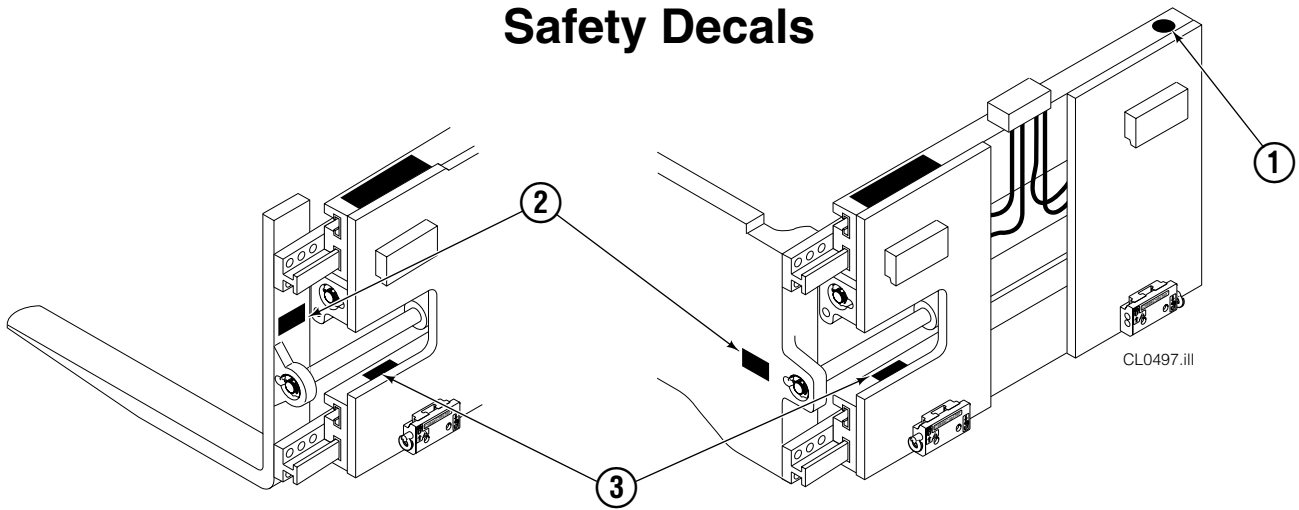

Safety Decals

REF	QTY	PART NO.	DESCRIPTION
1	1	679150	No Step Decal
2	2	665595	No Hand Hold Decal
3	1	679059	Quick Change Hook Decal