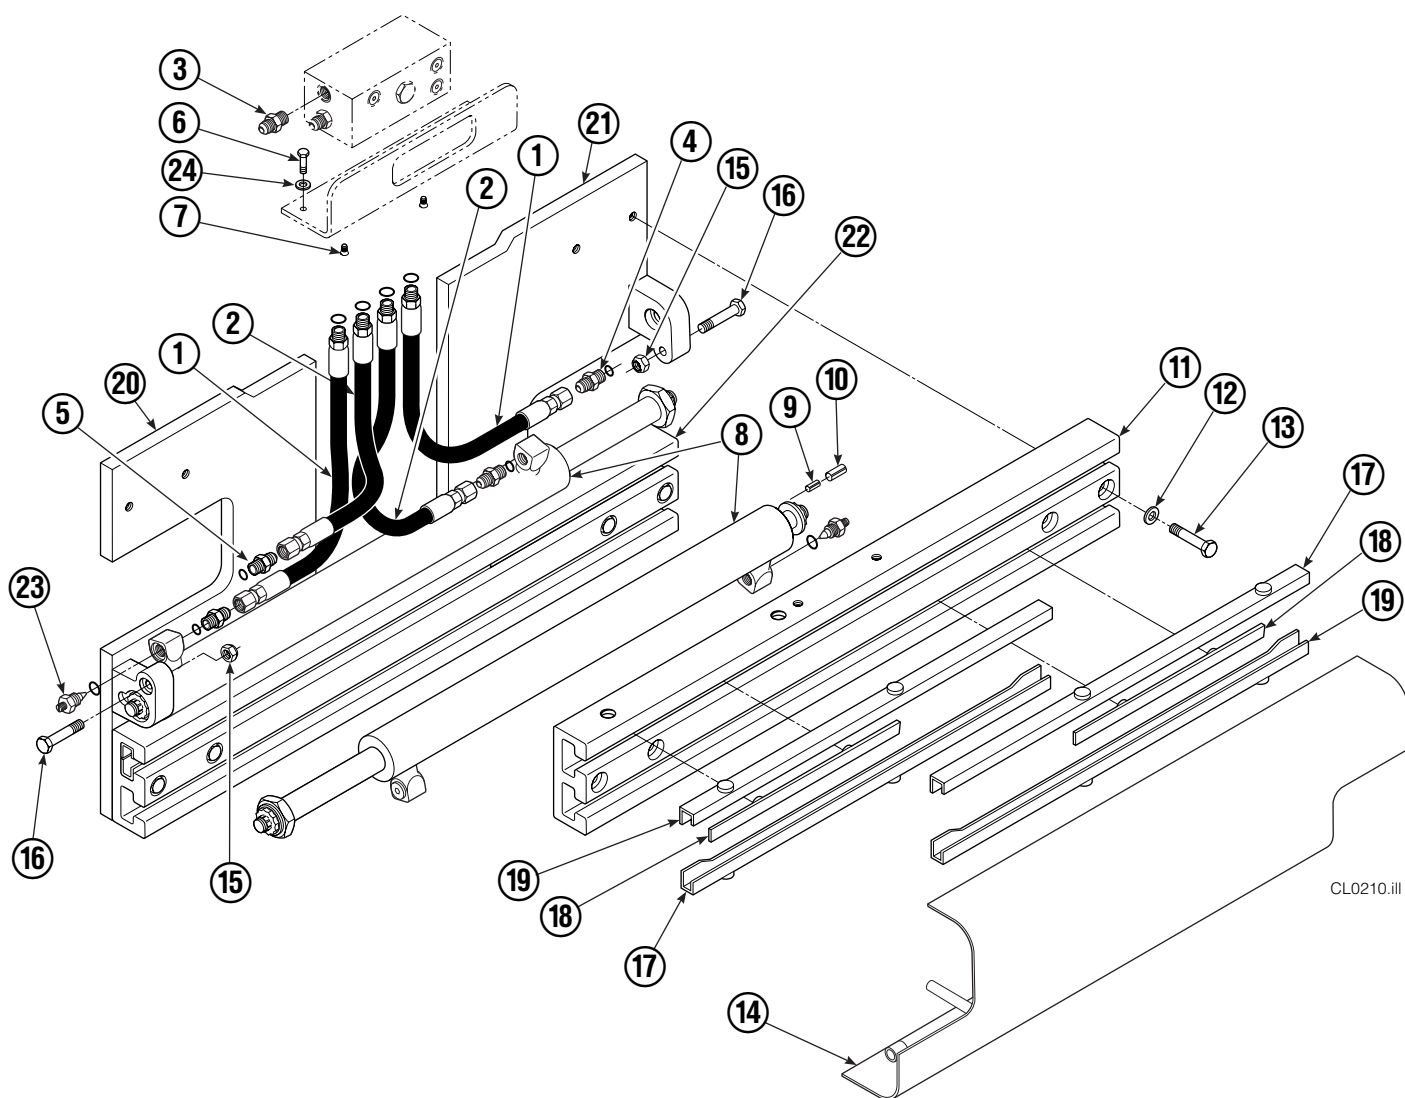

Internet: www.cascorp.com

Safety Decals

REF	QTY	PART NO.	DESCRIPTION
1	1	679150	No Step Decal
2	2	665595	No Hand Hold Decal
3	1	679059	Quick Change Hook Decal

Publications

PART NO.	DESCRIPTION
669224	Service Manual
672944	Operators Guide
668987	Installation Instructions
680664	Servicing Cascade Cylinders-VHS
679929	Tool Catalog
673964	Literature Index Order Form

Base Unit Group

CL0210.ill

50D							
REF	QTY	PART NO.	DESCRIPTION	REF	QTY	PART NO.	DESCRIPTION
		681233	Base Unit Group	13	8	667644	Capscrew
1	2	210436	Hose, 24.75 in.	14	1	667664	Bumper
2	2	210441	Hose, 21.25 in.	15	2	665707	Nut, 1/2 in. ID
3	1	601377	Fitting, 8-8	16	2	640699	Capscrew, 1/2 NC x 2.75
4	2	686369	Fitting	17	4	668904	Bearing
5	2	611288	Fitting, 6-8	18	4	667663	Bearing
6	2	671222	Capscrew, 3/8 NC x .75	19	4	668905	Bearing
7	2	4750	Capscrew, 3/8 NC x .75	20	1	680628	Mounting Plate - RH
8	2	667666	Cylinder ▲	21	1	680627	Mounting Plate - LH
9	2	7882	Roll Pin - Inner	22	1	674167	Frame - Lower
10	2	7961	Roll Pin - Outer	23	2	667609	Restrictor Cartridge ●
11	1	667659	Frame - Upper	24	2	6230	Washer
12	8	667225	Washer				

▲ See Cylinder page for parts breakdown.

● Not included in Base Unit Group.

See Restrictor Cartridge page for parts breakdown.

Reference: SK-5302, Common Parts Group 680839.

Cylinder

50D			
REF	QTY	PART NO.	DESCRIPTION
		667666	Cylinder Assembly
1	2	6511	Cotter Pin ■
2	2	667667	Nut Retainer ■
3	2	667668	Nut ■
4	1	553760	Shell
5	1	602580	Fitting
6	1	558402	Piston
7	1	2722	O-Ring ▲
8	1	557376	Seal ▲
9	1	2791	O-Ring ▲
10	1	615134	Back-Up Ring ▲
11	1	667675	Retainer
12	1	662451	Seal ▲
13	1	638246	Nylon Ring ▲
14	1	564930	Wiper ▲
15	1	561012	Nut
16	1	667670	Rod
17	1	667676	Washer
18	1	—	Spacer
19	1	667609	Restrictor Cartridge ●
20	1	671049	Seal Loader, Piston ▲
21	1	671052	Seal Loader, Retainer ▲
		667723	Service Kit