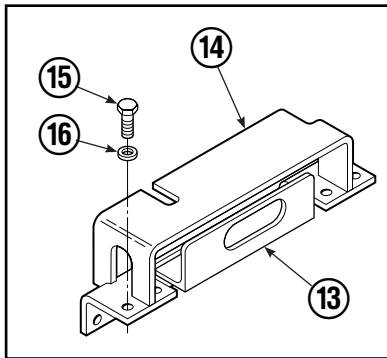

Valve Group Sideshift

REF	QTY	PART NO.	DESCRIPTION	REF	QTY	PART NO.	DESCRIPTION
		668915	Valve Group – Sideshift	10	1	678270	Check Valve – VPO
		668865	Check Valve – Sideshift ▲	11	2	604511	Fitting, 6-6
1	1	667490	Special Fitting	12	2	667609	Restrictor Cartridge
2	1	2841	O-Ring ●	13	1	669999	Bracket
3	1	667471	Spool	14	1	670002	Guard – 25D/35D
4	3	609455	Fitting, 5	14	1	670000	Guard – 50D
5	1	668866	Valve Body	14	1	200812	Guard – 40D
6	1	604510	Fitting, 6	15	4	677828	Capscrew, 1/2 NC x 1.00
7	2	667516	Service Kit ●	16	4	667910	Washer
8	1	661347	Service Kit ●	17	1	676343	Regeneration Elimination Plug ■
9	2	659058	Check Valve – PO			668868	Service Kit

▲ Includes items 1– 10 only.

● Included in Service Kit 668868.

■ For eliminating regeneration circuit only. See Tech. Bulletin 121.

Reference: SK-5302, Valve Guard Groups 670005, 670006.