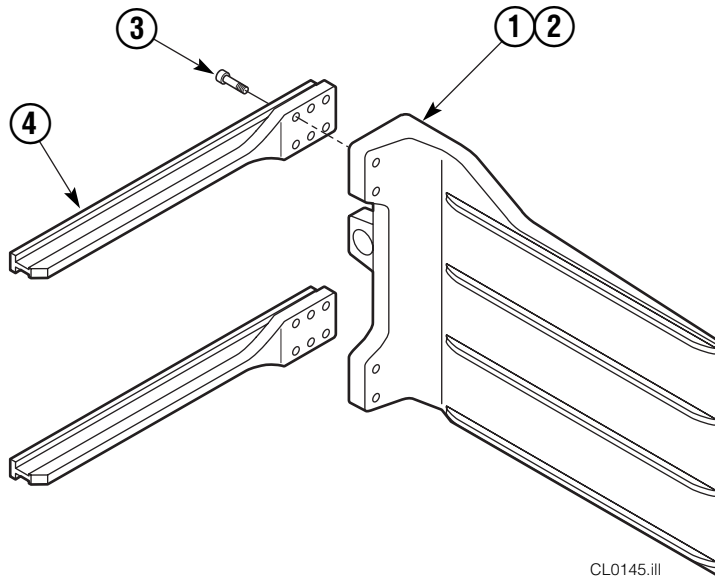

Base Unit Group

CL0210.ill

50D							
REF	QTY	PART NO.	DESCRIPTION	REF	QTY	PART NO.	DESCRIPTION
		681233	Base Unit Group	13	8	667644	Capscrew
1	2	210436	Hose, 24.75 in.	14	1	667664	Bumper
2	2	210441	Hose, 21.25 in.	15	2	665707	Nut, 1/2 in. ID
3	1	601377	Fitting, 8-8	16	2	640699	Capscrew, 1/2 NC x 2.75
4	2	686369	Fitting	17	4	668904	Bearing
5	2	611288	Fitting, 6-8	18	4	667663	Bearing
6	2	671222	Capscrew, 3/8 NC x .75	19	4	668905	Bearing
7	2	4750	Capscrew, 3/8 NC x .75	20	1	680628	Mounting Plate - RH
8	2	667666	Cylinder ▲	21	1	680627	Mounting Plate - LH
9	2	7882	Roll Pin - Inner	22	1	674167	Frame - Lower
10	2	7961	Roll Pin - Outer	23	2	667609	Restrictor Cartridge ●
11	1	667659	Frame - Upper	24	2	6230	Washer
12	8	667225	Washer				

Valve Group Sideshift

REF	QTY	PART NO.	DESCRIPTION	REF	QTY	PART NO.	DESCRIPTION
		668915	Valve Group – Sideshift	10	1	678270	Check Valve – VPO
		668865	Check Valve – Sideshift ▲	11	2	604511	Fitting, 6-6
1	1	667490	Special Fitting	12	2	667609	Restrictor Cartridge
2	1	2841	O-Ring ●	13	1	669999	Bracket
3	1	667471	Spool	14	1	670002	Guard – 25D/35D
4	3	609455	Fitting, 5	14	1	670000	Guard – 50D
5	1	668866	Valve Body	14	1	200812	Guard – 40D
6	1	604510	Fitting, 6	15	4	677828	Capscrew, 1/2 NC x 1.00
7	2	667516	Service Kit ●	16	4	667910	Washer
8	1	661347	Service Kit ●	17	1	676343	Regeneration Elimination Plug ■
9	2	659058	Check Valve – PO			668868	Service Kit

▲ Includes items 1– 10 only.

● Included in Service Kit 668868.

■ For eliminating regeneration circuit only. See Tech. Bulletin 121.

Reference: SK-5302, Valve Guard Groups 670005, 670006.

Bale Arms

CL0145.iii