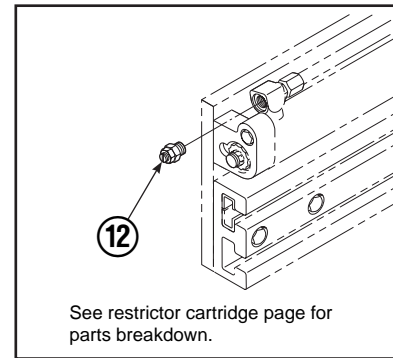

Base Unit Group

CL0210.ill

50D							
REF	QTY	PART NO.	DESCRIPTION	REF	QTY	PART NO.	DESCRIPTION
		681233	Base Unit Group	13	8	667644	Capscrew
1	2	210436	Hose, 24.75 in.	14	1	667664	Bumper
2	2	210441	Hose, 21.25 in.	15	2	665707	Nut, 1/2 in. ID
3	1	601377	Fitting, 8-8	16	2	640699	Capscrew, 1/2 NC x 2.75
4	2	686369	Fitting	17	4	668904	Bearing
5	2	611288	Fitting, 6-8	18	4	667663	Bearing
6	2	671222	Capscrew, 3/8 NC x .75	19	4	668905	Bearing
7	2	4750	Capscrew, 3/8 NC x .75	20	1	680628	Mounting Plate - RH
8	2	667666	Cylinder ▲	21	1	680627	Mounting Plate - LH
9	2	7882	Roll Pin - Inner	22	1	674167	Frame - Lower
10	2	7961	Roll Pin - Outer	23	2	667609	Restrictor Cartridge ●
11	1	667659	Frame - Upper	24	2	6230	Washer
12	8	667225	Washer				

▲ Included in Service Kit 667723.

■ Included in Nut Service Kit 668925.

● Not included in Cylinder Assembly.

Reference: S-7666.

Restrictor Cartridge

REF	QTY	PART NO.	DESCRIPTION
		667609	Restrictor Cartridge
1	1	2701	O-Ring
2	1	667611	Plunger
3	1	2841	O-Ring
4	1	667610	Plug - Special
5	1	5716	Jam Nut

Valve Group Sideshift

REF	QTY	PART NO.	DESCRIPTION	REF	QTY	PART NO.	DESCRIPTION
		668915	Valve Group – Sideshift	10	1	678270	Check Valve – VPO
		668865	Check Valve – Sideshift ▲	11	2	604511	Fitting, 6-6
1	1	667490	Special Fitting	12	2	667609	Restrictor Cartridge
2	1	2841	O-Ring ●	13	1	669999	Bracket
3	1	667471	Spool	14	1	670002	Guard – 25D/35D
4	3	609455	Fitting, 5	14	1	670000	Guard – 50D
5	1	668866	Valve Body	14	1	200812	Guard – 40D
6	1	604510	Fitting, 6	15	4	677828	Capscrew, 1/2 NC x 1.00
7	2	667516	Service Kit ●	16	4	667910	Washer
8	1	661347	Service Kit ●	17	1	676343	Regeneration Elimination Plug ■
9	2	659058	Check Valve – PO			668868	Service Kit