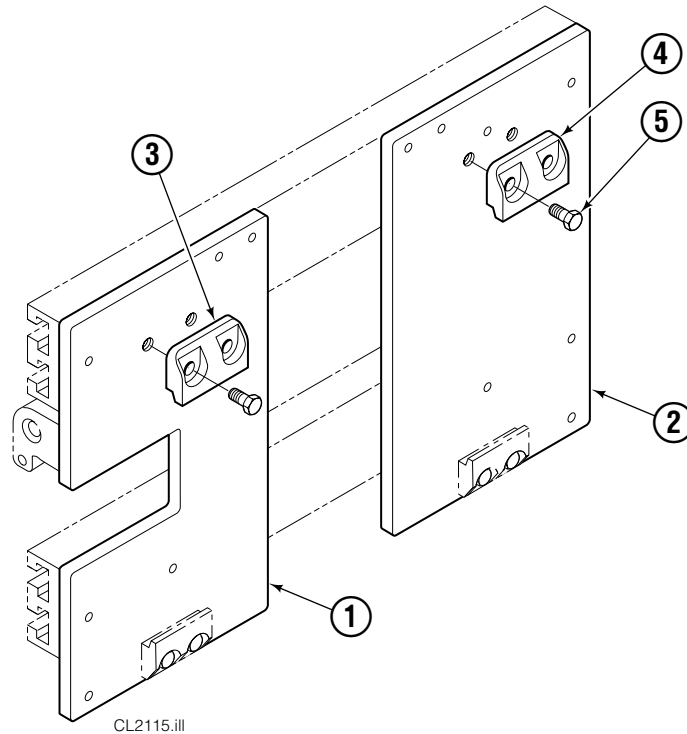

▲ Includes items 1 & 3.

● Includes items 2 & 3.

Bolt-On Mounting Group

Class III			
REF	QTY	PART NO.	DESCRIPTION
		678935	Lower Hook Group
1	2	675969	Lower Hook
2	4	667225	Washer, 5/8 in. ID
3	4	667369	Capscrew, 5/8 NC x 1.25 GR 5

Reference: S-3197.

Mounting Plates with Bolt-On Upper Hooks

REF	QTY	PART NO.	DESCRIPTION
1	1	680627	Mounting Plate Assembly-LH ●
2	1	680628	Mounting Plate Assembly-RH ■
3	1	6002745	Upper Hook-LH
4	1	211157	Upper Hook-RH
5	4	772193	Capscrew, M20 x 35