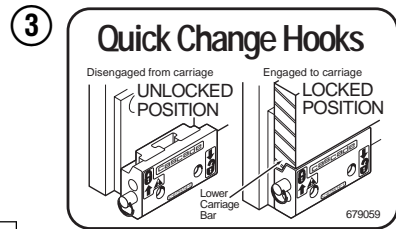

Safety Decals

REF	QTY	PART NO.	DESCRIPTION
1	1	679150	No Step Decal
2	2	665595	No Hand Hold Decal
3	1	679059	Quick Change Hook Decal