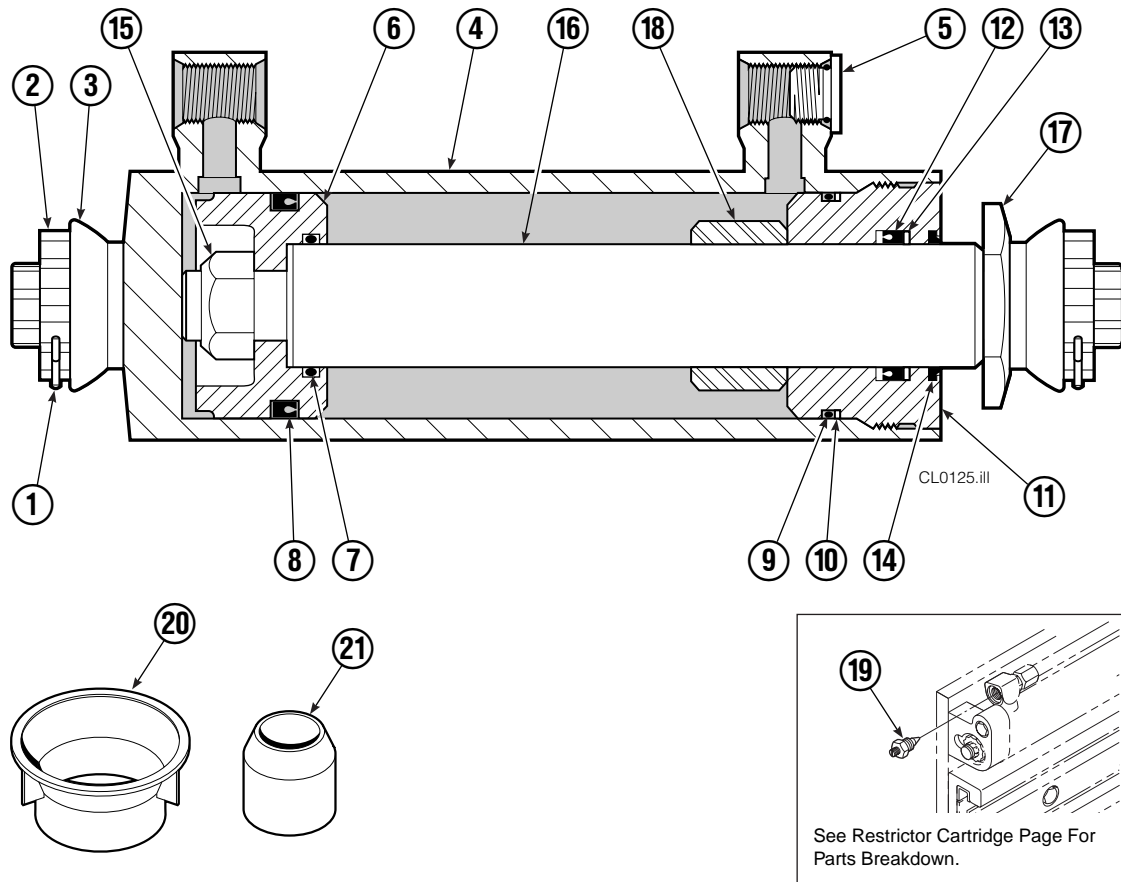

Base Unit Group

CL0210.ill

50D							
REF	QTY	PART NO.	DESCRIPTION	REF	QTY	PART NO.	DESCRIPTION
		681233	Base Unit Group	13	8	667644	Capscrew
1	2	210436	Hose, 24.75 in.	14	1	667664	Bumper
2	2	210441	Hose, 21.25 in.	15	2	665707	Nut, 1/2 in. ID
3	1	601377	Fitting, 8-8	16	2	640699	Capscrew, 1/2 NC x 2.75
4	2	686369	Fitting	17	4	668904	Bearing
5	2	611288	Fitting, 6-8	18	4	667663	Bearing
6	2	671222	Capscrew, 3/8 NC x .75	19	4	668905	Bearing
7	2	4750	Capscrew, 3/8 NC x .75	20	1	680628	Mounting Plate - RH
8	2	667666	Cylinder ▲	21	1	680627	Mounting Plate - LH
9	2	7882	Roll Pin - Inner	22	1	674167	Frame - Lower
10	2	7961	Roll Pin - Outer	23	2	667609	Restrictor Cartridge ●
11	1	667659	Frame - Upper	24	2	6230	Washer
12	8	667225	Washer				

▲ See Cylinder page for parts breakdown.

● Not included in Base Unit Group.

See Restrictor Cartridge page for parts breakdown.

Reference: SK-5302, Common Parts Group 680839.

Cylinder

50D			
REF	QTY	PART NO.	DESCRIPTION
		667666	Cylinder Assembly
1	2	6511	Cotter Pin ■
2	2	667667	Nut Retainer ■
3	2	667668	Nut ■
4	1	553760	Shell
5	1	602580	Fitting
6	1	558402	Piston
7	1	2722	O-Ring ▲
8	1	557376	Seal ▲
9	1	2791	O-Ring ▲
10	1	615134	Back-Up Ring ▲
11	1	667675	Retainer
12	1	662451	Seal ▲
13	1	638246	Nylon Ring ▲
14	1	564930	Wiper ▲
15	1	561012	Nut
16	1	667670	Rod
17	1	667676	Washer
18	1	—	Spacer
19	1	667609	Restrictor Cartridge ●
20	1	671049	Seal Loader, Piston ▲
21	1	671052	Seal Loader, Retainer ▲
		667723	Service Kit