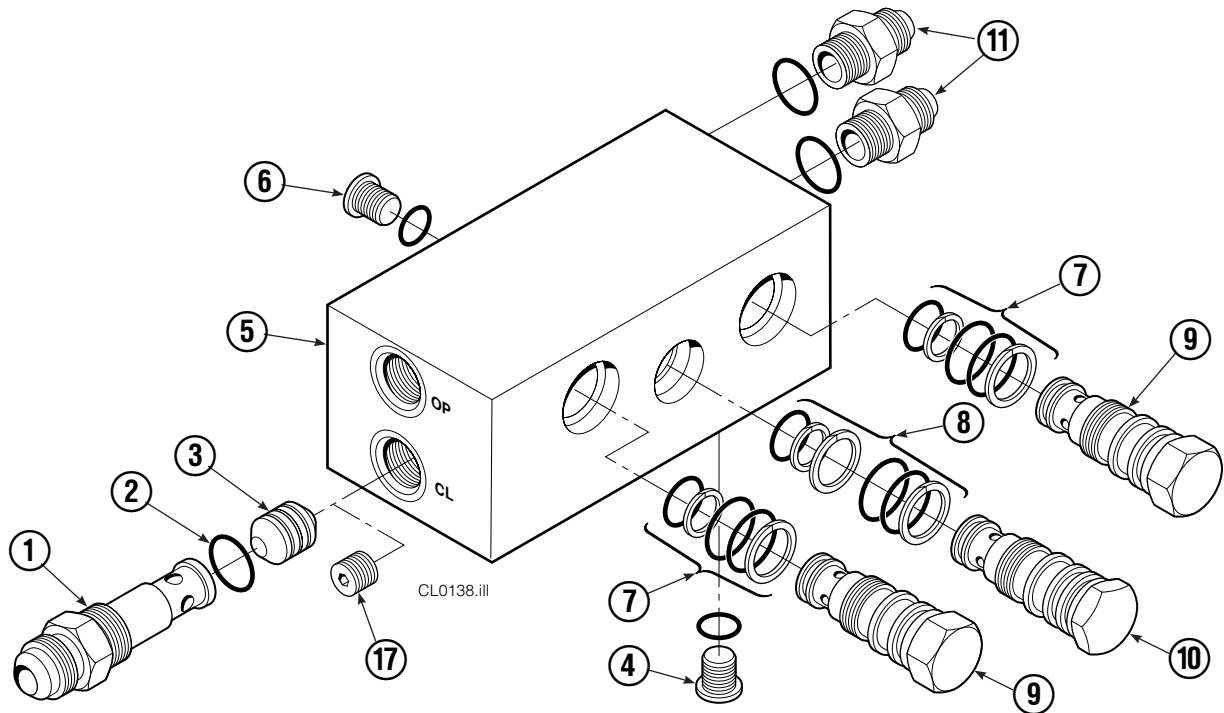

Valve Group Sideshift

REF	QTY	PART NO.	DESCRIPTION	REF	QTY	PART NO.	DESCRIPTION
		668915	Valve Group – Sideshift	10	1	678270	Check Valve – VPO
		668865	Check Valve – Sideshift ▲	11	2	604511	Fitting, 6-6
1	1	667490	Special Fitting	12	2	667609	Restrictor Cartridge
2	1	2841	O-Ring ●	13	1	669999	Bracket
3	1	667471	Spool	14	1	670002	Guard – 25D/35D
4	3	609455	Fitting, 5	14	1	670000	Guard – 50D
5	1	668866	Valve Body	14	1	200812	Guard – 40D
6	1	604510	Fitting, 6	15	4	677828	Capscrew, 1/2 NC x 1.00
7	2	667516	Service Kit ●	16	4	667910	Washer
8	1	661347	Service Kit ●	17	1	676343	Regeneration Elimination Plug ■
9	2	659058	Check Valve – PO			668868	Service Kit

▲ Includes items 1– 10 only.

● Included in Service Kit 668868.

■ For eliminating regeneration circuit only. See Tech. Bulletin 121.

Reference: SK-5302, Valve Guard Groups 670005, 670006.