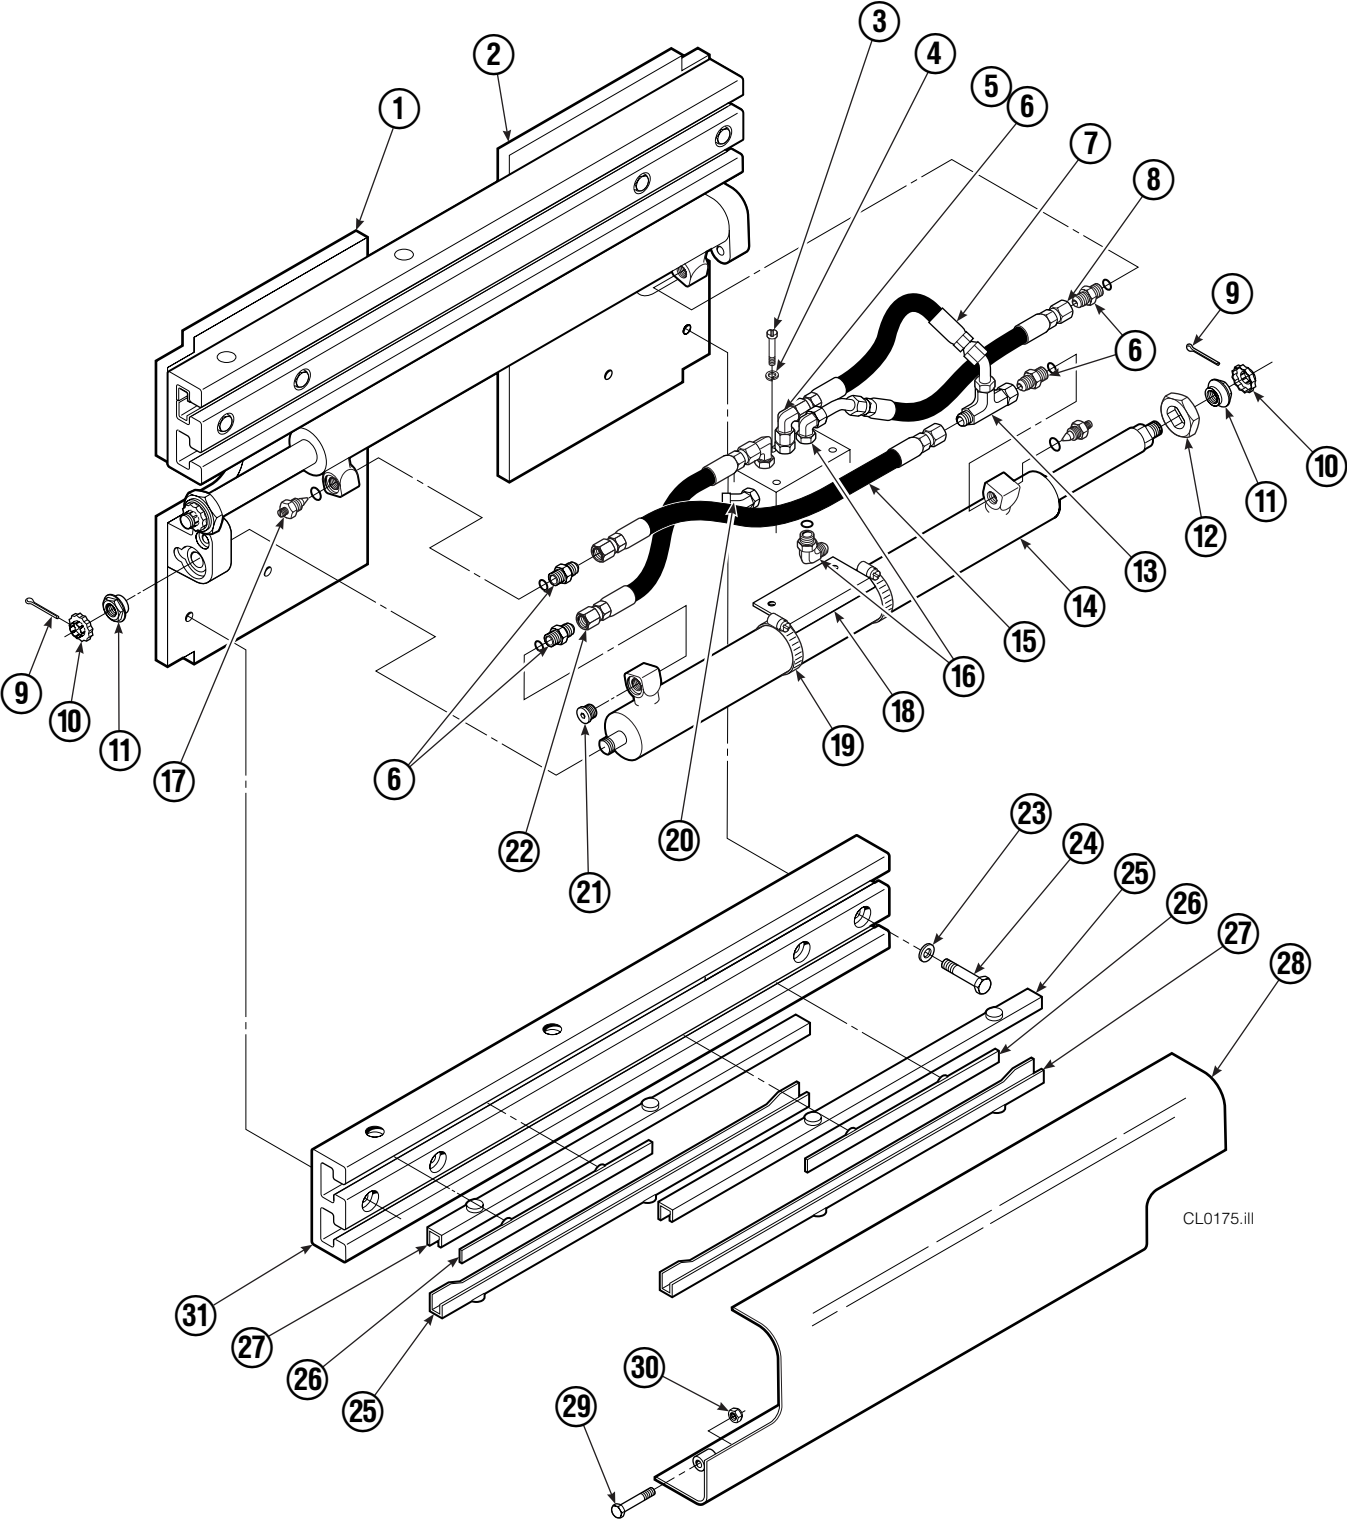

OR

Write: Cascade Corporation, P.O. Box 20187, Portland, OR 97220

Internet: www.cascorp.com

Safety Decals

REF	QTY	PART NO.	DESCRIPTION
1	1	679150	No Step Decal
2	2	665595	No Hand Hold Decal
3	1	679059	Quick Change Hook Decal

Base Unit Group

CL0175.iii

Base Unit Group

80D			
REF	QTY	PART NO.	DESCRIPTION
		682460	Base Unit Group
1	1	682456	Mounting Plate – RH
2	1	682452	Mounting Plate – LH
3	2	768529	Capscrew
4	2	6287	Lockwasher, 5/16 in.
5	1	605761	Fitting, 8-8
6	5	601377	Fitting, 8-8
7	1	681761	Hose
8	1	676111	Hose
9	4	6513	Cotter Pin
10	4	676110	Retainer
11	4	676109	Nut
12	2	676108	Washer
13	1	611330	Fitting
14	2	676429	Cylinder ▲
15	1	676113	Hose
16	3	601250	Fitting, 8-8
17	2	667609	Restrictor Cartridge ●
18	1	676115	Bracket
19	2	644588	Clamp
20	1	611303	Fitting, 8-8
21	2	602580	Fitting, 8
22	1	676114	Hose
23	8	670692	Washer, 13/16 ID
24	8	676793	Capscrew
25	4	676104	Bearing
26	4	667663	Bearing
27	4	676105	Bearing
28	1	676106	Bumper
29	2	768560	Capscrew
30	2	773842	Nut, M12
31	2	676103	Frame
	■	678036	Cylinder Nut Service Kit

▲ See Cylinder page for parts breakdown.

■ Includes one each of items 9, 10 and 11.

● See Restrictor Cartridge page for parts breakdown.

Reference: Common Parts 676794, SK-5368.

Cylinder

CL0119.ill

80D			
REF	QTY	PART NO.	DESCRIPTION
		676429	Cylinder Assembly
1	1	7882	Roll Pin
2	1	7964	Roll Pin
3	1	560997	Nut
4	1	557574	● Seal
5	1	558405	Piston
6	1	2787	● O-Ring
7	1	556463	Shell
8	1	556464	Rod
9	1	2795	● O-Ring
10	1	615138	● Back-Up Ring
11	1	553520	● Seal
12	1	636701	● Back-Up Ring
13	1	556563	Retainer
14	1	624572	● Wiper
15	1	6513	▲ Cotter Pin
16	1	676110	▲ Retainer
17	1	676109	▲ Nut
18	1	-	Spacer
		556486	Service Kit
		678036	Nut Service Kit ★