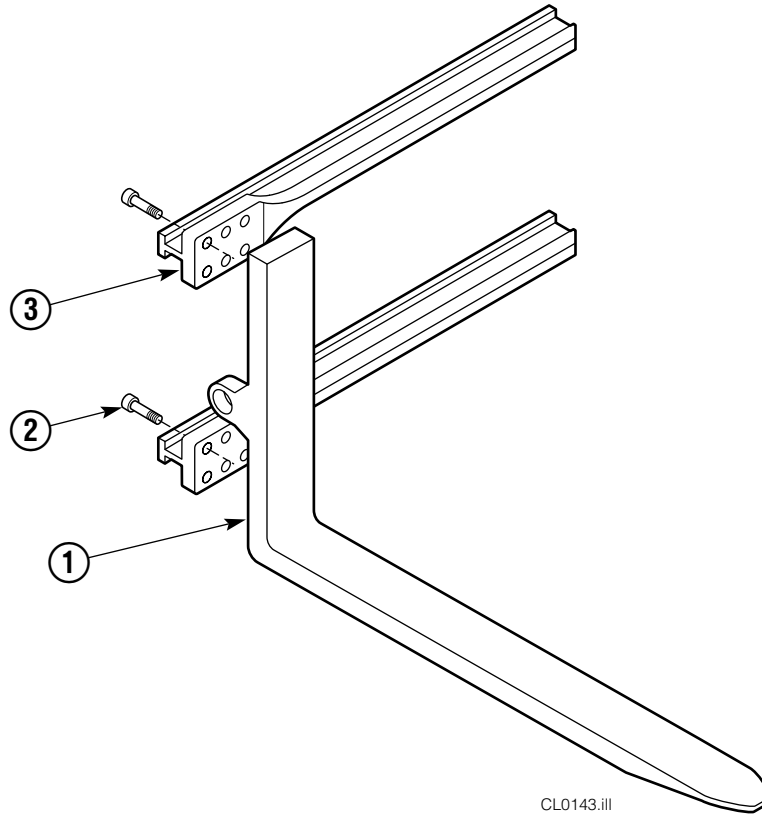

● Included in Service Kit 556486.

▲ Included in Service Kit 678036.

★ Not included in Cylinder Assembly.

Reference: S-5259, S-5260.

Valve Group Sideshift

REF	QTY	PART NO.	DESCRIPTION
		676768	Valve Group
	●	676779	Valve Assembly
1	1	601250	Fitting, 8-8
2	1	660385	Fitting, 8-8
3	4	2841	O-Ring ▲
4	1	676781	Valve Body
5	4	602580	Plug, 8
6	3	661816	Check Valve – PO
7	3	656223	Service Kit - Check Valve ▲
		676169	Service - Valve

● Includes items 3 – 7.

▲ Included in Service Kit 676169.

Restrictor Cartridge

REF	QTY	PART NO.	DESCRIPTION
		667609	Restrictor Cartridge
1	1	2701	O-Ring
2	1	667611	Plunger
3	1	2841	O-Ring
4	1	667610	Plug - Special
5	1	5716	Jam Nut

Bolt-On Pallet Forks

ARM CAPSCREW EXTENSION TOOL

Required for proper torquing of capscrews

80D

676218

80D			
REF	QTY	PART NO.	DESCRIPTION
		676952	Fork Group ▲
1	1	676944	Pallet Fork – LH
1	1	676948	Pallet Fork – RH
2	24	676840	Capscrew
3	4	676132	Arm Bar