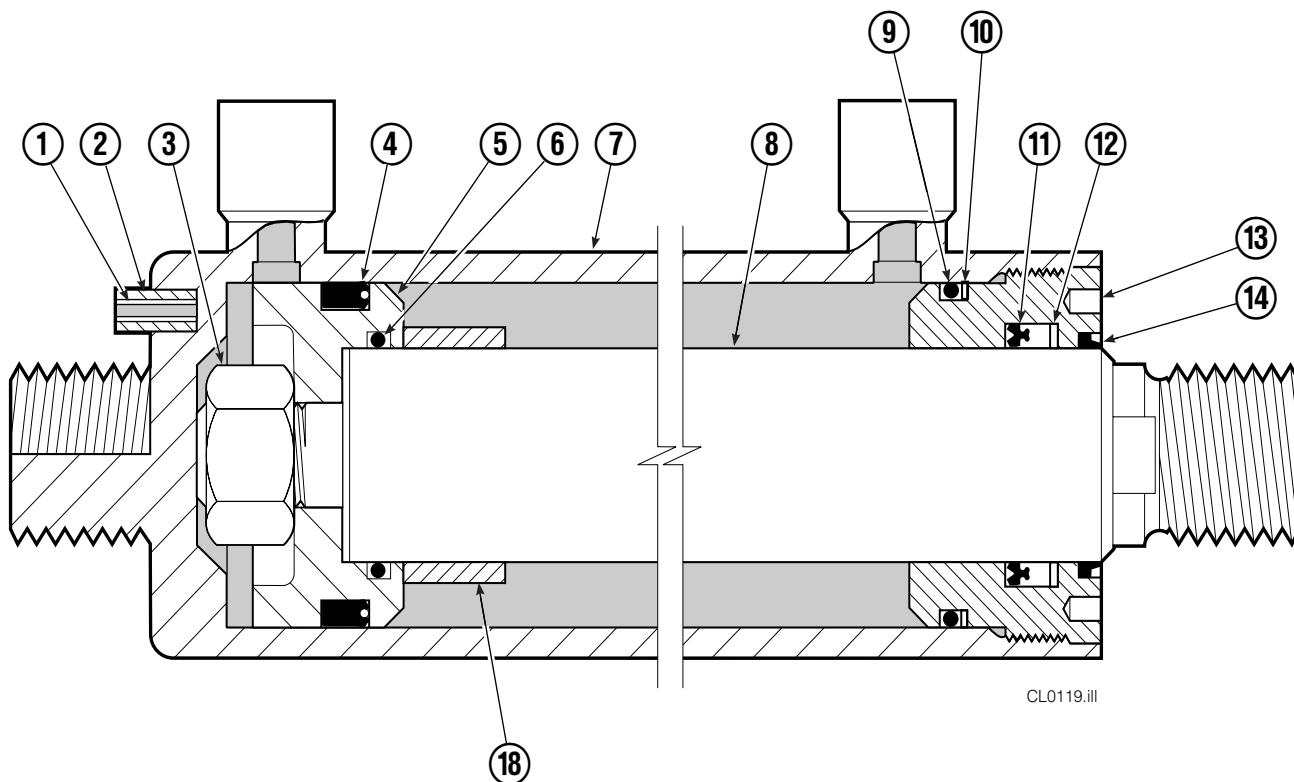

Base Unit Group

CL0175.iii

Base Unit Group

80D			
REF	QTY	PART NO.	DESCRIPTION
		682460	Base Unit Group
1	1	682456	Mounting Plate – RH
2	1	682452	Mounting Plate – LH
3	2	768529	Capscrew
4	2	6287	Lockwasher, 5/16 in.
5	1	605761	Fitting, 8-8
6	5	601377	Fitting, 8-8
7	1	681761	Hose
8	1	676111	Hose
9	4	6513	Cotter Pin
10	4	676110	Retainer
11	4	676109	Nut
12	2	676108	Washer
13	1	611330	Fitting
14	2	676429	Cylinder ▲
15	1	676113	Hose
16	3	601250	Fitting, 8-8
17	2	667609	Restrictor Cartridge ●
18	1	676115	Bracket
19	2	644588	Clamp
20	1	611303	Fitting, 8-8
21	2	602580	Fitting, 8
22	1	676114	Hose
23	8	670692	Washer, 13/16 ID
24	8	676793	Capscrew
25	4	676104	Bearing
26	4	667663	Bearing
27	4	676105	Bearing
28	1	676106	Bumper
29	2	768560	Capscrew
30	2	773842	Nut, M12
31	2	676103	Frame
	■	678036	Cylinder Nut Service Kit

▲ See Cylinder page for parts breakdown.

■ Includes one each of items 9, 10 and 11.

● See Restrictor Cartridge page for parts breakdown.

Reference: Common Parts 676794, SK-5368.

Cylinder

CL0119.ill

80D			
REF	QTY	PART NO.	DESCRIPTION
		676429	Cylinder Assembly
1	1	7882	Roll Pin
2	1	7964	Roll Pin
3	1	560997	Nut
4	1	557574	● Seal
5	1	558405	Piston
6	1	2787	● O-Ring
7	1	556463	Shell
8	1	556464	Rod
9	1	2795	● O-Ring
10	1	615138	● Back-Up Ring
11	1	553520	● Seal
12	1	636701	● Back-Up Ring
13	1	556563	Retainer
14	1	624572	● Wiper
15	1	6513	▲ Cotter Pin
16	1	676110	▲ Retainer
17	1	676109	▲ Nut
18	1	-	Spacer
		556486	Service Kit
		678036	Nut Service Kit ★