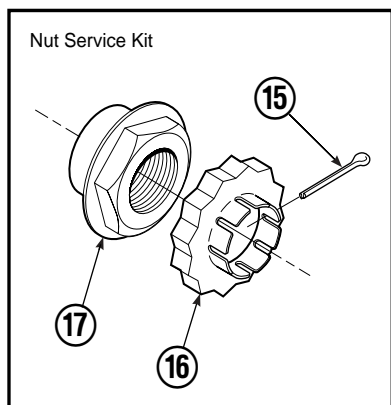

Base Unit Group

CL0175.iii

Base Unit Group

80D			
REF	QTY	PART NO.	DESCRIPTION
		682460	Base Unit Group
1	1	682456	Mounting Plate – RH
2	1	682452	Mounting Plate – LH
3	2	768529	Capscrew
4	2	6287	Lockwasher, 5/16 in.
5	1	605761	Fitting, 8-8
6	5	601377	Fitting, 8-8
7	1	681761	Hose
8	1	676111	Hose
9	4	6513	Cotter Pin
10	4	676110	Retainer
11	4	676109	Nut
12	2	676108	Washer
13	1	611330	Fitting
14	2	676429	Cylinder ▲
15	1	676113	Hose
16	3	601250	Fitting, 8-8
17	2	667609	Restrictor Cartridge ●
18	1	676115	Bracket
19	2	644588	Clamp
20	1	611303	Fitting, 8-8
21	2	602580	Fitting, 8
22	1	676114	Hose
23	8	670692	Washer, 13/16 ID
24	8	676793	Capscrew
25	4	676104	Bearing
26	4	667663	Bearing
27	4	676105	Bearing
28	1	676106	Bumper
29	2	768560	Capscrew
30	2	773842	Nut, M12
31	2	676103	Frame
	■	678036	Cylinder Nut Service Kit

▲ See Cylinder page for parts breakdown.

■ Includes one each of items 9, 10 and 11.

● See Restrictor Cartridge page for parts breakdown.

Reference: Common Parts 676794, SK-5368.

Cylinder

CL0119.ill

80D			
REF	QTY	PART NO.	DESCRIPTION
		676429	Cylinder Assembly
1	1	7882	Roll Pin
2	1	7964	Roll Pin
3	1	560997	Nut
4	1	557574	● Seal
5	1	558405	Piston
6	1	2787	● O-Ring
7	1	556463	Shell
8	1	556464	Rod
9	1	2795	● O-Ring
10	1	615138	● Back-Up Ring
11	1	553520	● Seal
12	1	636701	● Back-Up Ring
13	1	556563	Retainer
14	1	624572	● Wiper
15	1	6513	▲ Cotter Pin
16	1	676110	▲ Retainer
17	1	676109	▲ Nut
18	1	-	Spacer
		556486	Service Kit
		678036	Nut Service Kit ★

● Included in Service Kit 556486.

▲ Included in Service Kit 678036.

★ Not included in Cylinder Assembly.

Reference: S-5259, S-5260.

Valve Group Sideshift

REF	QTY	PART NO.	DESCRIPTION
		676768	Valve Group
	●	676779	Valve Assembly
1	1	601250	Fitting, 8-8
2	1	660385	Fitting, 8-8
3	4	2841	O-Ring ▲
4	1	676781	Valve Body
5	4	602580	Plug, 8
6	3	661816	Check Valve – PO
7	3	656223	Service Kit - Check Valve ▲
		676169	Service - Valve