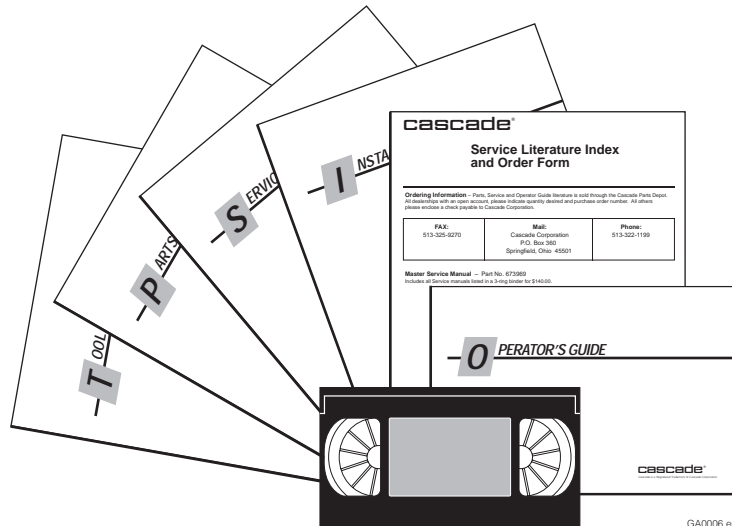

Publications

PART NO.	DESCRIPTION
669224	Service Manual
672944	Operators Guide
668987	Installation Instructions
680664	Servicing Cascade Cylinders-VHS
679929	Tool Catalog
673964	Literature Index Order Form