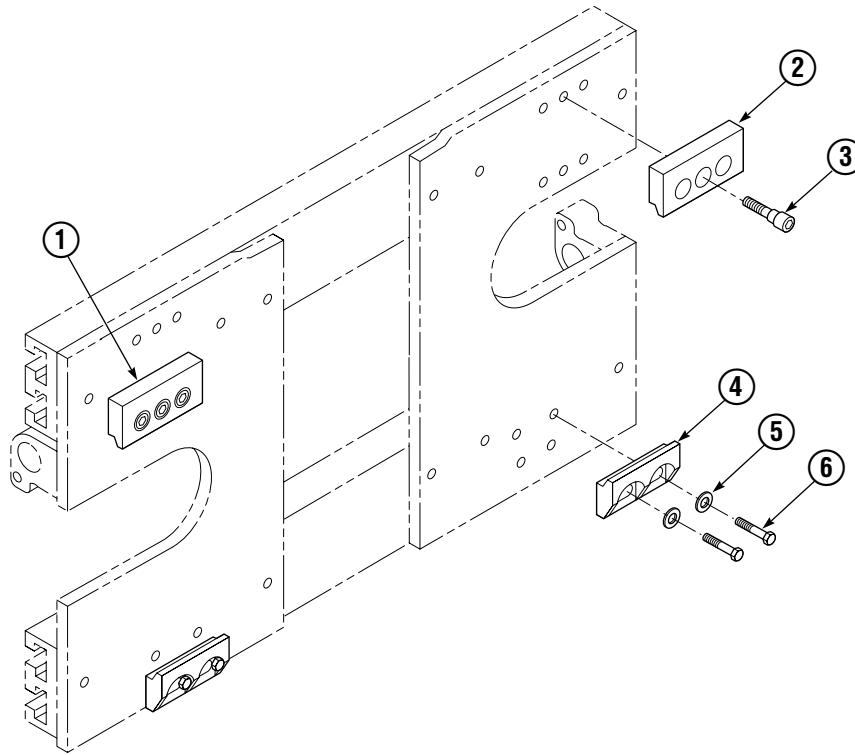

Bolt-On Pallet Forks

ARM CAPSCREW EXTENSION TOOL

Required for proper torquing of capscrews

80D

676218

80D			
REF	QTY	PART NO.	DESCRIPTION
		676952	Fork Group ▲
1	1	676944	Pallet Fork – LH
1	1	676948	Pallet Fork – RH
2	24	676840	Capscrew
3	4	676132	Arm Bar

▲ Includes items 1 & 2 only.

Bolt-On Mounting Group

CL0159.ill

Class IV			
REF	QTY	PART NO.	DESCRIPTION
		682463	Mounting Group
1	1	684643	Upper Hook – LH
2	1	676130	Upper Hook – RH
3	6	676848	Capscrew, M20 x 55
4	2	679832	Lower Hook
5	4	670692	Washer, 3/4 in. ID
6	4	779020	Capscrew, M20 x 45