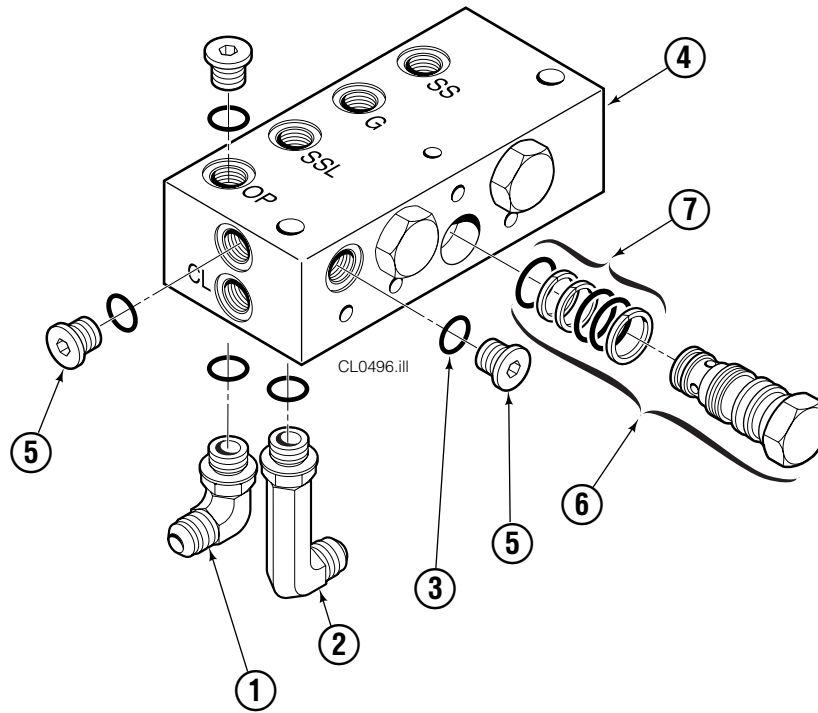

Base Unit Group

CL0175.iii

Base Unit Group

80D			
REF	QTY	PART NO.	DESCRIPTION
		682460	Base Unit Group
1	1	682456	Mounting Plate – RH
2	1	682452	Mounting Plate – LH
3	2	768529	Capscrew
4	2	6287	Lockwasher, 5/16 in.
5	1	605761	Fitting, 8-8
6	5	601377	Fitting, 8-8
7	1	681761	Hose
8	1	676111	Hose
9	4	6513	Cotter Pin
10	4	676110	Retainer
11	4	676109	Nut
12	2	676108	Washer
13	1	611330	Fitting
14	2	676429	Cylinder ▲
15	1	676113	Hose
16	3	601250	Fitting, 8-8
17	2	667609	Restrictor Cartridge ●
18	1	676115	Bracket
19	2	644588	Clamp
20	1	611303	Fitting, 8-8
21	2	602580	Fitting, 8
22	1	676114	Hose
23	8	670692	Washer, 13/16 ID
24	8	676793	Capscrew
25	4	676104	Bearing
26	4	667663	Bearing
27	4	676105	Bearing
28	1	676106	Bumper
29	2	768560	Capscrew
30	2	773842	Nut, M12
31	2	676103	Frame
	■	678036	Cylinder Nut Service Kit

▲ See Cylinder page for parts breakdown.

■ Includes one each of items 9, 10 and 11.

● See Restrictor Cartridge page for parts breakdown.

Reference: Common Parts 676794, SK-5368.

Cylinder

CL0119.ill

80D			
REF	QTY	PART NO.	DESCRIPTION
		676429	Cylinder Assembly
1	1	7882	Roll Pin
2	1	7964	Roll Pin
3	1	560997	Nut
4	1	557574	● Seal
5	1	558405	Piston
6	1	2787	● O-Ring
7	1	556463	Shell
8	1	556464	Rod
9	1	2795	● O-Ring
10	1	615138	● Back-Up Ring
11	1	553520	● Seal
12	1	636701	● Back-Up Ring
13	1	556563	Retainer
14	1	624572	● Wiper
15	1	6513	▲ Cotter Pin
16	1	676110	▲ Retainer
17	1	676109	▲ Nut
18	1	-	Spacer
		556486	Service Kit
		678036	Nut Service Kit ★

● Included in Service Kit 556486.

▲ Included in Service Kit 678036.

★ Not included in Cylinder Assembly.

Reference: S-5259, S-5260.

Valve Group Sideshift

REF	QTY	PART NO.	DESCRIPTION
		676768	Valve Group
	●	676779	Valve Assembly
1	1	601250	Fitting, 8-8
2	1	660385	Fitting, 8-8
3	4	2841	O-Ring ▲
4	1	676781	Valve Body
5	4	602580	Plug, 8
6	3	661816	Check Valve – PO
7	3	656223	Service Kit - Check Valve ▲
		676169	Service - Valve