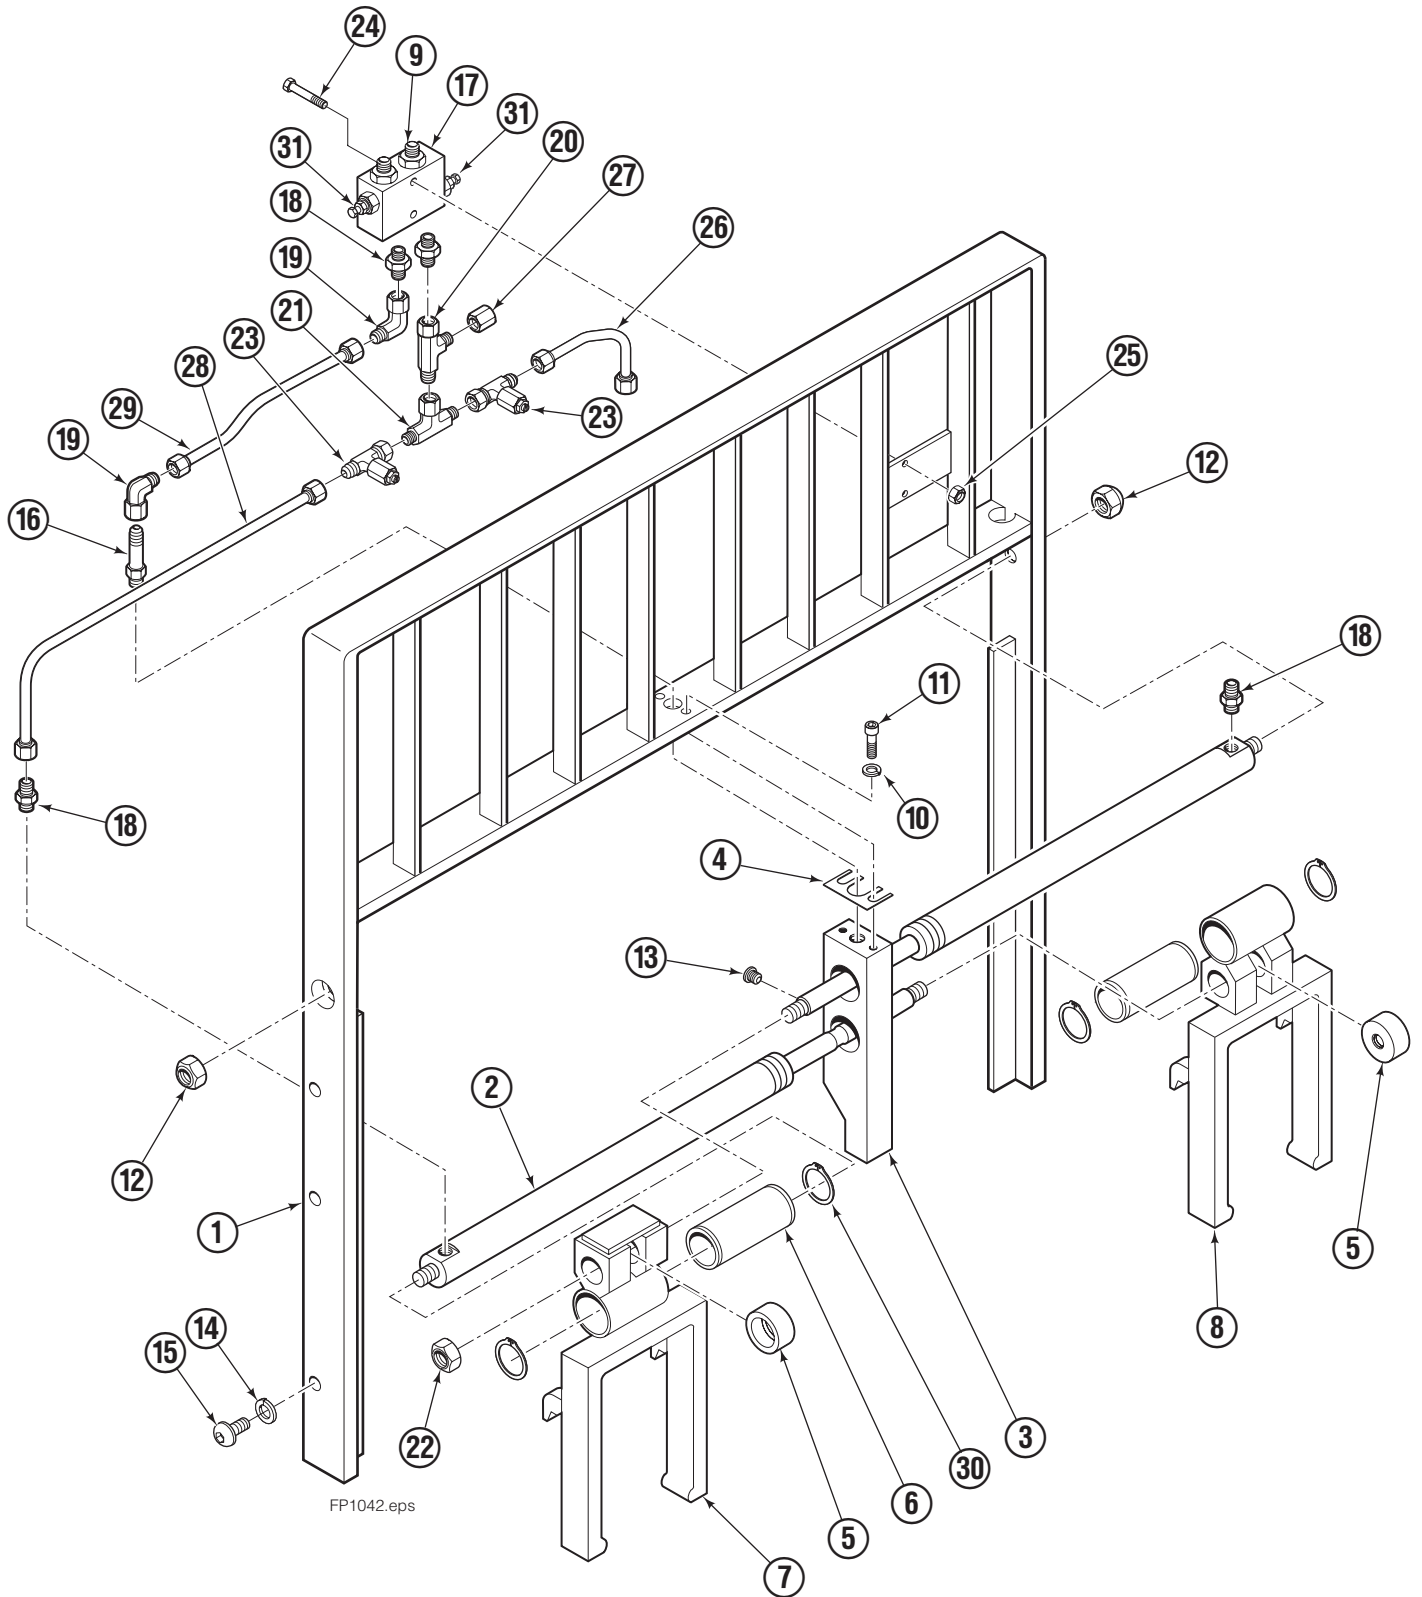

Write: Cascade Corporation, P.O. Box 20187, Portland, OR 97220

Internet: www.cascorp.com

About This Manual

Introduction

This Manual shows the parts breakdown for the 150H Fork Positioner. Locate the nameplate on the left side of the backrest. If the nameplate is missing all necessary information is stamped into the backrest at the same location. The serial number must be supplied when ordering replacement parts for this product.

Fork Positioner Assembly

Fork Positioner Assembly

150H			
REF	QTY	PART NO.	DESCRIPTION
		6136614	Fork Positioner Assembly
1	1	6136613	Frame
2	2	6136618	Cylinder ▲
3	1	6101808	Center Plate
4	1	6007060	Shim
5	2	6006682	Lug
6	2	6006759	Bushing
7	1	6127813	Fork Carrier - RH
8	1	6127805	Fork Carrier - LH
9	2	604511	Fitting, 6-6
10	2	680030	Lockwasher, M10
11	2	217933	Capscrew, M10 x 45
12	2	200244	Nut
13	1	604510	Plug, 6
14	6	684586	Lockwasher, M16
15	6	6136266	Capscrew, M16
16	1	605743	Fitting, 6-6
17	1	215919	Valve Body
18	4	611288	Fitting, 6-8
19	2	2680	Fitting, 6-6
20	1	611329	Fitting, 6-6
21	1	610892	Fitting, 6-6
22	2	200006	Nut, .625
23	2	6009677	Restrictor Fitting ■
24	2	768528	Capscrew, M8 x 55
25	2	786881	Nut, M8
26	1	6136185	Tube
27	1	2645	Nut, 6
28	1	6136257	Tube
29	1	6136258	Tube
30	4	3154	Snap Ring
31	2	211223	Sun Valve

▲ See Cylinder page for parts breakdown.

■ See Restrictor Fitting page for parts breakdown.

Reference: S-21104.

Cylinder

150H			
REF	QTY	PART NO.	DESCRIPTION
		6136618	Cylinder Assembly
1	1	6136617	Shell
2	1	6136616	Rod
3	1	6006925	Piston
4	1	6006966	Retainer
5	1	6006924	Spacer
6	1	2708	● O-Ring
7	1	663728	● Piston Seal
8	1	636851	● Wiper
9	2	2784	● O-Ring
10	1	200006	Nut, .625
11	2	615127	● Back Up Ring
12	1	615125	● Back Up Ring
13	1	2721	● O-Ring
14	1	6010310	● Rod Seal
		6100214	Service Kit