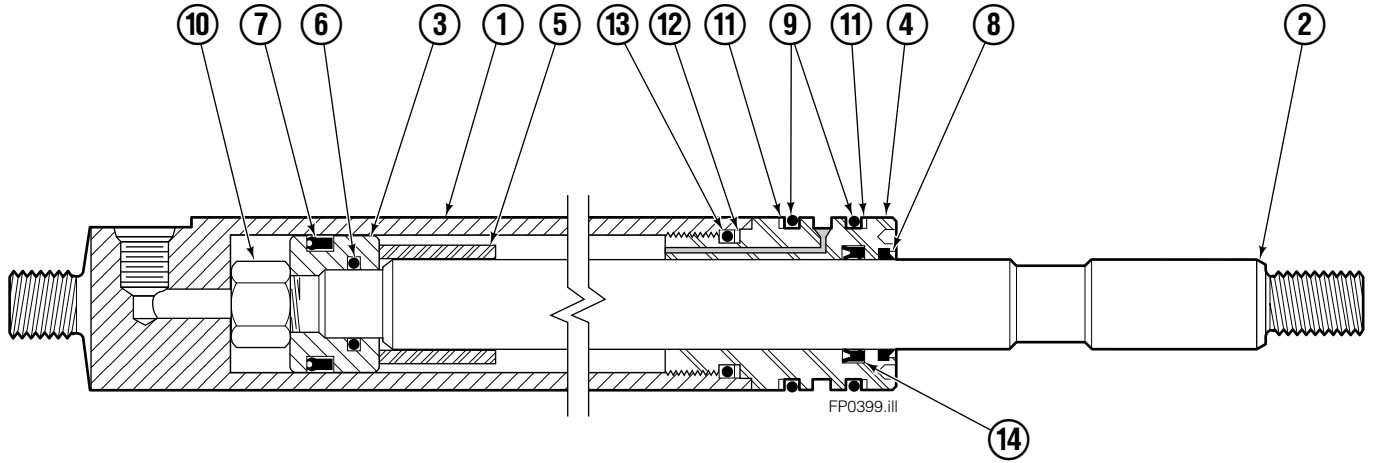

Fork Positioner Assembly

Fork Positioner Assembly

150H			
REF	QTY	PART NO.	DESCRIPTION
		6136614	Fork Positioner Assembly
1	1	6136613	Frame
2	2	6136618	Cylinder ▲
3	1	6101808	Center Plate
4	1	6007060	Shim
5	2	6006682	Lug
6	2	6006759	Bushing
7	1	6127813	Fork Carrier - RH
8	1	6127805	Fork Carrier - LH
9	2	604511	Fitting, 6-6
10	2	680030	Lockwasher, M10
11	2	217933	Capscrew, M10 x 45
12	2	200244	Nut
13	1	604510	Plug, 6
14	6	684586	Lockwasher, M16
15	6	6136266	Capscrew, M16
16	1	605743	Fitting, 6-6
17	1	215919	Valve Body
18	4	611288	Fitting, 6-8
19	2	2680	Fitting, 6-6
20	1	611329	Fitting, 6-6
21	1	610892	Fitting, 6-6
22	2	200006	Nut, .625
23	2	6009677	Restrictor Fitting ■
24	2	768528	Capscrew, M8 x 55
25	2	786881	Nut, M8
26	1	6136185	Tube
27	1	2645	Nut, 6
28	1	6136257	Tube
29	1	6136258	Tube
30	4	3154	Snap Ring
31	2	211223	Sun Valve

▲ See Cylinder page for parts breakdown.

■ See Restrictor Fitting page for parts breakdown.

Reference: S-21104.

Cylinder

150H			
REF	QTY	PART NO.	DESCRIPTION
		6136618	Cylinder Assembly
1	1	6136617	Shell
2	1	6136616	Rod
3	1	6006925	Piston
4	1	6006966	Retainer
5	1	6006924	Spacer
6	1	2708	● O-Ring
7	1	663728	● Piston Seal
8	1	636851	● Wiper
9	2	2784	● O-Ring
10	1	200006	Nut, .625
11	2	615127	● Back Up Ring
12	1	615125	● Back Up Ring
13	1	2721	● O-Ring
14	1	6010310	● Rod Seal
		6100214	Service Kit

Sideshift Assembly

SS0735.eps

150D							
REF	QTY	PART NO.	DESCRIPTION	REF	QTY	PART NO.	DESCRIPTION
		6135901	Sideshifter Assembly	9	1	686215	▲ Clevis Pin
1	4	7403	Grease Fitting	10	4	752903	● Capscrew, M16 x 45
2	4	672018	Bearing Segment	11	4	667225	● Washer
3	1	6012049	Anchor Bracket	12	3	208350	Lower Bearing
4	2	601676	▲ Fitting, 6-6	13	2	6004779	● Lower Hook
5	1	6135006	Faceplate ■	14	1	686214	▲ Clevis Pin
6	1	686243	Cylinder ◆	15	2	6024818	▲ Restrictor Washer
7	4	678990	● Nut, M16			672022	Service Kit - items 1 & 2
8	2	686217	▲ Cotter Pin				