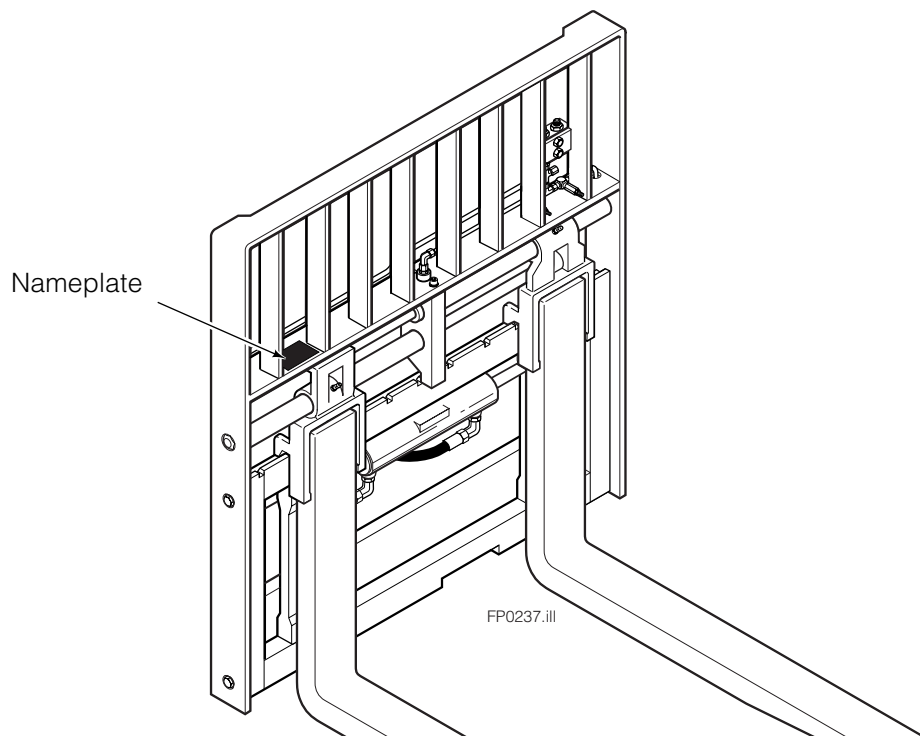

Write: Cascade Corporation, P.O. Box 20187, Portland, OR 97220

Internet: www.cascorp.com

About This Manual

Introduction

This Manual shows the parts breakdown for the 150H Fork Positioner. Locate the nameplate on the left side of the backrest. If the nameplate is missing all necessary information is stamped into the backrest at the same location. The serial number must be supplied when ordering replacement parts for this product.