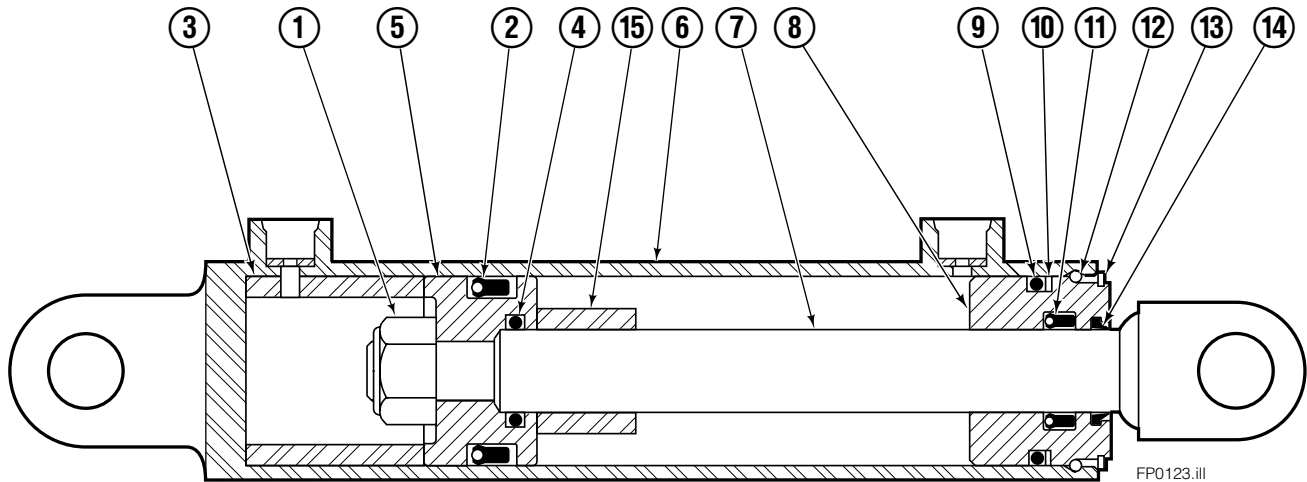

Sideshift Assembly

SS0735.eps

150D							
REF	QTY	PART NO.	DESCRIPTION	REF	QTY	PART NO.	DESCRIPTION
		6135901	Sideshifter Assembly	9	1	686215	▲ Clevis Pin
1	4	7403	Grease Fitting	10	4	752903	● Capscrew, M16 x 45
2	4	672018	Bearing Segment	11	4	667225	● Washer
3	1	6012049	Anchor Bracket	12	3	208350	Lower Bearing
4	2	601676	▲ Fitting, 6-6	13	2	6004779	● Lower Hook
5	1	6135006	Faceplate ■	14	1	686214	▲ Clevis Pin
6	1	686243	Cylinder ◆	15	2	6024818	▲ Restrictor Washer
7	4	678990	● Nut, M16			672022	Service Kit - items 1 & 2
8	2	686217	▲ Cotter Pin				

■ If the Faceplate needs replacing your best value is to order the complete Sideshift Assembly.

◆ See Cylinder page for parts breakdown.

Reference: S-3414, S-3421.

▲ Included in Common Parts Group 6100729.

● Included in Lower Hook Group 6106298.

Sideshift Cylinder

REF	QTY	PART NO.	DESCRIPTION
		686243	Cylinder Assembly
1	1	561012	Nut
2	1	662457	■ Seal
3	1	564562	Spacer – Head
4	1	2718	■ O-Ring
5	1	561427	Piston
6	1	6112525	Shell
7	1	6112526	Rod
8	1	561428	Retainer
9	1	2791	■ O-Ring
10	1	615134	■ Back-up Ring
11	1	662449	■ Seal
12	1	561429	Retaining Ring
13	1	7215	Snap Ring
14	1	626468	■ Wiper
15	1	---	Spacer – Rod
		561430	Service Kit