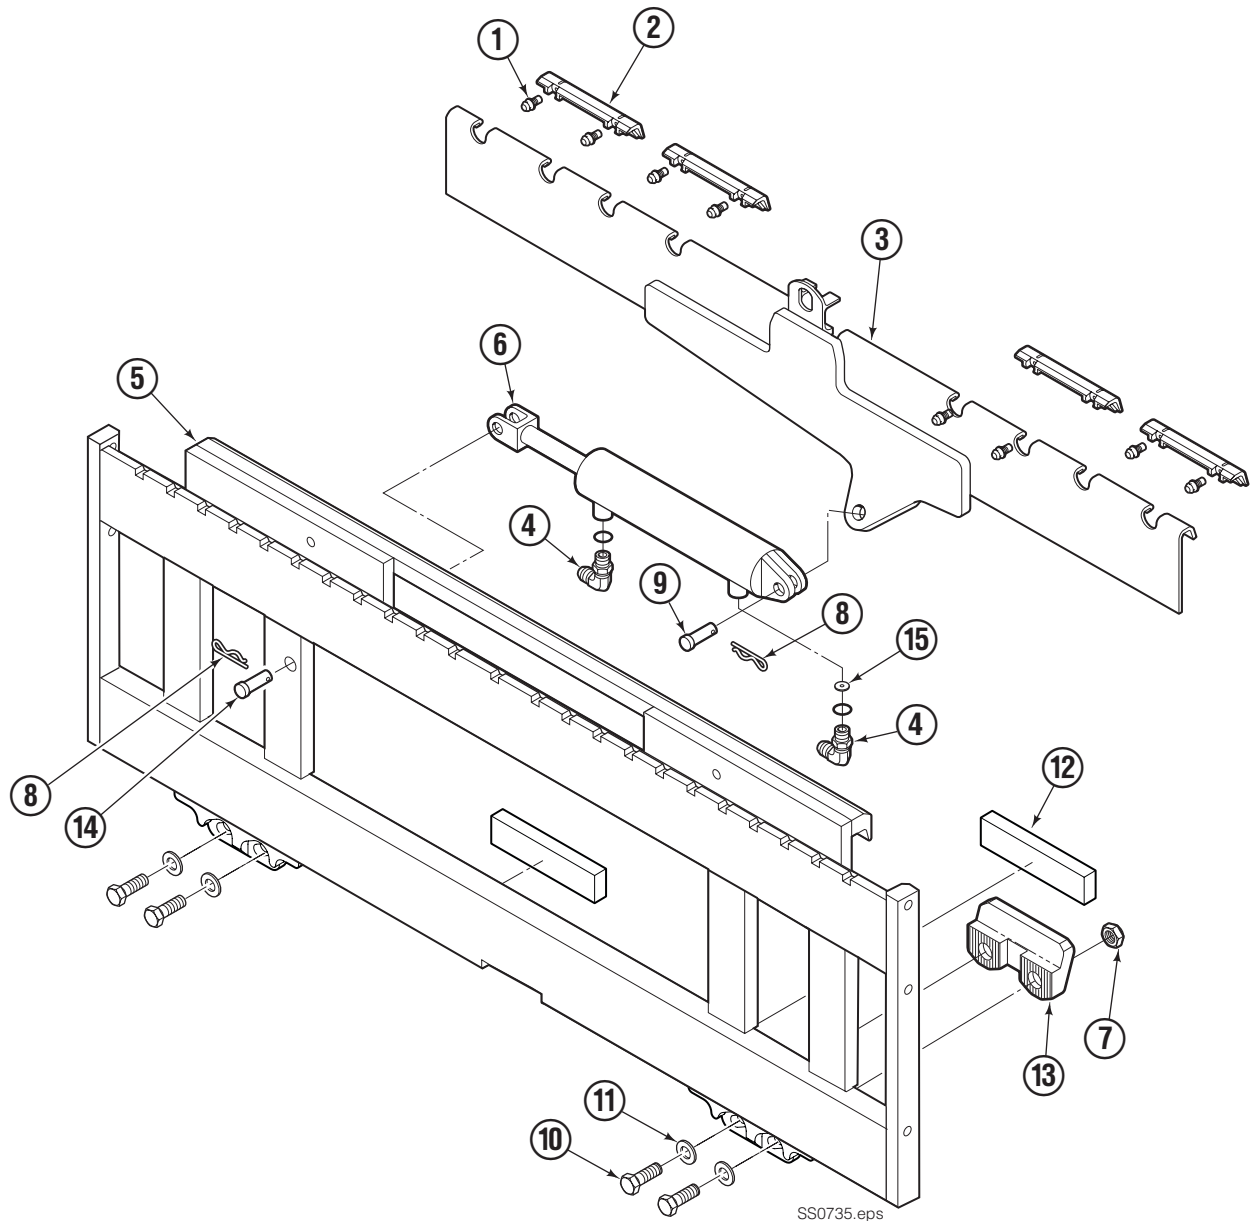

● Included in Service Kit 6100214.

Reference: S-21126, S-21132.

Restrictor Fitting

REF	QTY	PART NO.	DESCRIPTION
		6009677	Restrictor Assembly
1	1	6009381	Tee
2	1	2698	O-Ring
3	1	11100	Setscrew
4	1	11099	Cap
5	1	5715	Jam Nut

Sideshift Assembly

SS0735.eps

150D							
REF	QTY	PART NO.	DESCRIPTION	REF	QTY	PART NO.	DESCRIPTION
		6135901	Sideshifter Assembly	9	1	686215	▲ Clevis Pin
1	4	7403	Grease Fitting	10	4	752903	● Capscrew, M16 x 45
2	4	672018	Bearing Segment	11	4	667225	● Washer
3	1	6012049	Anchor Bracket	12	3	208350	Lower Bearing
4	2	601676	▲ Fitting, 6-6	13	2	6004779	● Lower Hook
5	1	6135006	Faceplate ■	14	1	686214	▲ Clevis Pin
6	1	686243	Cylinder ◆	15	2	6024818	▲ Restrictor Washer
7	4	678990	● Nut, M16			672022	Service Kit - items 1 & 2
8	2	686217	▲ Cotter Pin				