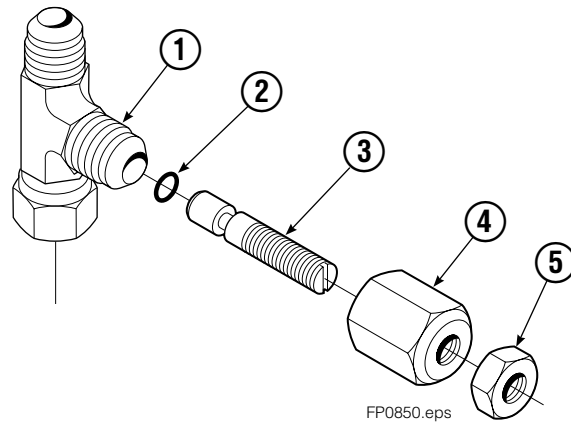

Restrictor Fitting

REF	QTY	PART NO.	DESCRIPTION
		6009677	Restrictor Assembly
1	1	6009381	Tee
2	1	2698	O-Ring
3	1	11100	Setscrew
4	1	11099	Cap
5	1	5715	Jam Nut