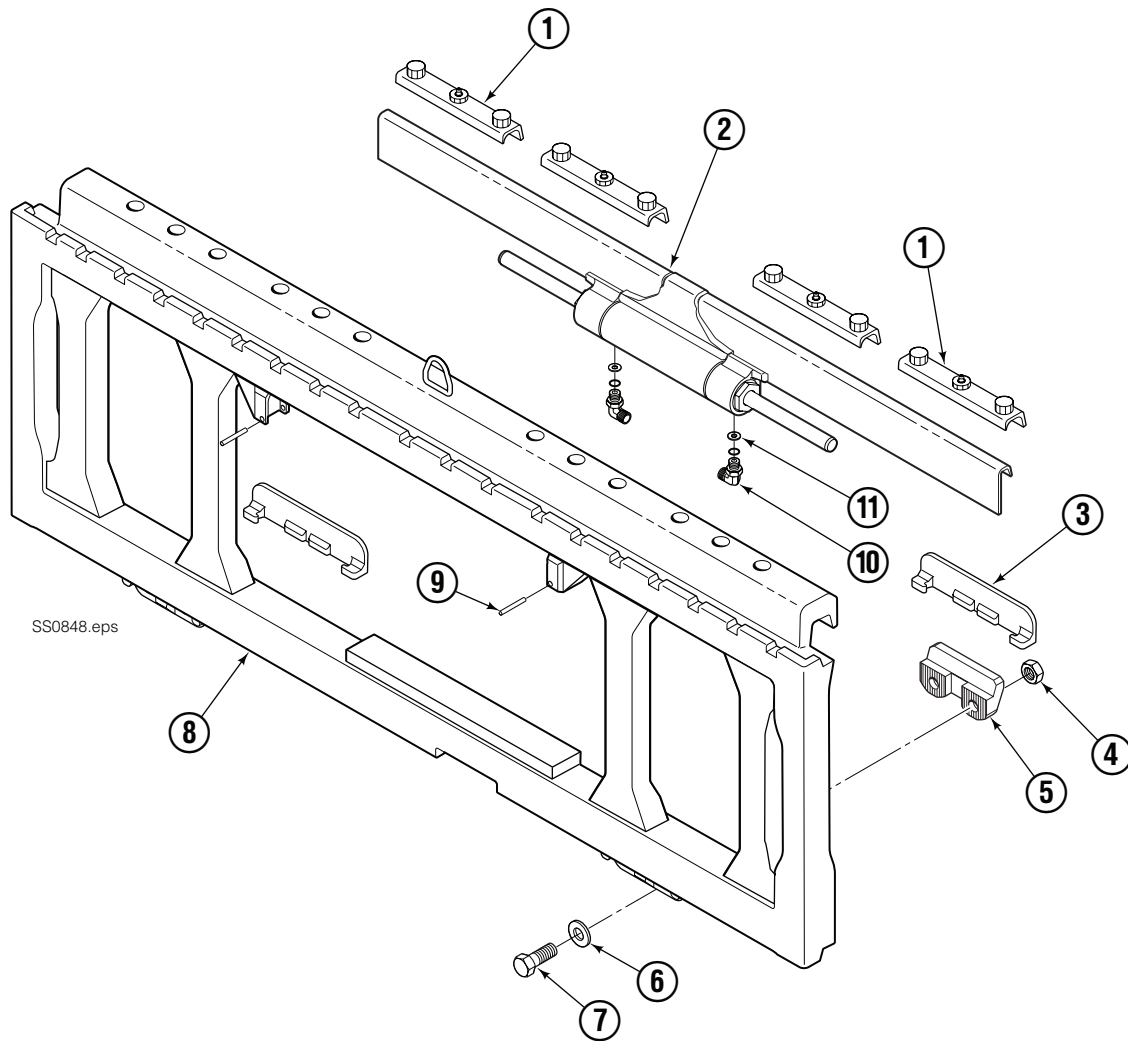

PARTS

Product Identification – This Section shows replacement parts for F-Series Sideshifters. The product model number and serial number are stamped on the back surface of the LH vertical bar (driver's view), and must be provided when ordering replacement parts. The cylinder/anchor bracket assembly part number is stamped on the front surface RH end of the anchor bracket (driver's view).

Sticker showing patent numbers, phone numbers for service.

Back (Driver's View)

Sideshift Assembly

100F							
REF	QTY	PART NO.	DESCRIPTION	REF	QTY	PART NO.	DESCRIPTION
1	4	6051249	Upper Bearing	7	4	752903	◆ Capscrew, M16 x 45
2	1	6080429	Cylinder ▲	8	1	6082711	● Frame
3	3	6057162	Lower Bearing	9	2	7916	Roll Pin
4	4	678990	◆ Nut, M16	10	2	601676	■ Fitting, 6-6
5	2	204186	◆ Lower Hook	11	2	221733	▼ Restrictor Washer
6	4	667225	◆ Washer				