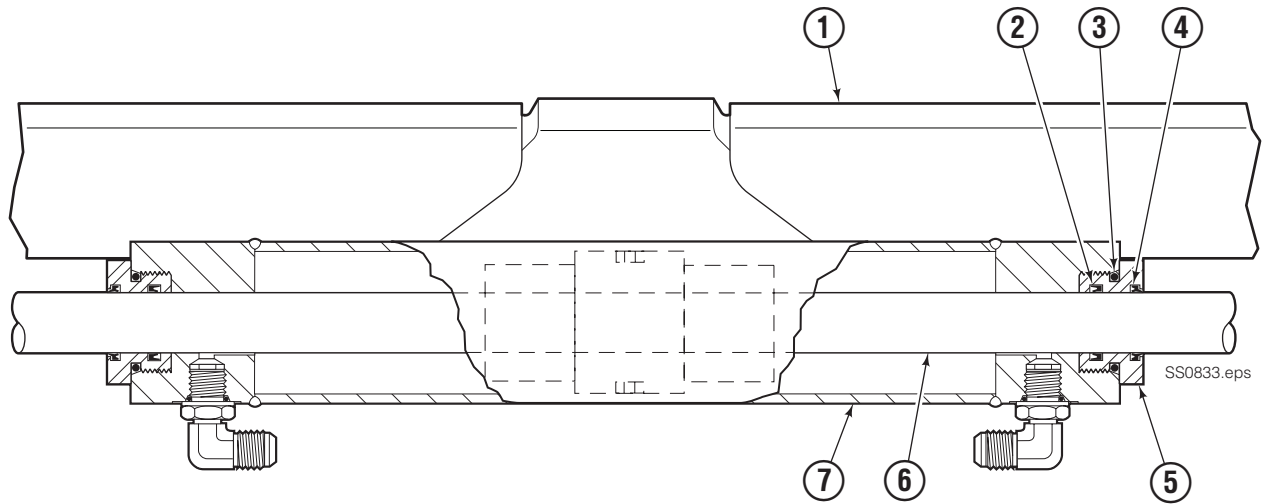

Cylinder Assembly

REF	QTY	PART NO.	DESCRIPTION
1	1	6080429	Cylinder Assembly
2	2	564406	● Rod Seal
3	2	609241	O-Ring
4	2	564408	● Rod Wiper Seal
5	2	6056530	Retainer
6	-	■	Rod/Piston Assembly
7	-	■	Cylinder Shell
		6091229	Rod Seal Service Kit

1. Included in Service Kit 6091229.
   - Not serviceable – order new Cylinder Assembly.
2. Reference: S-22654.