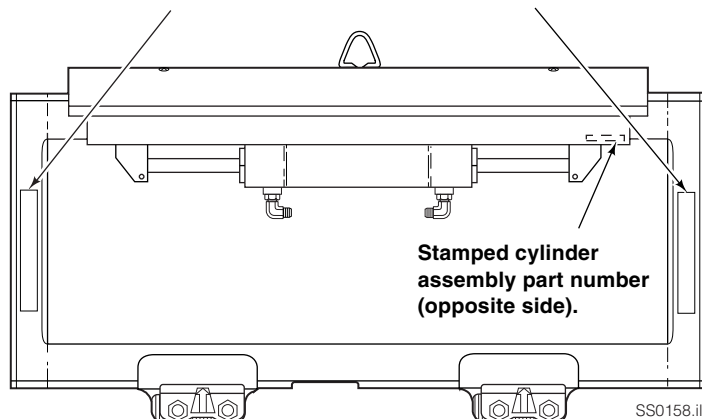

PARTS

Product Identification – This Section shows replacement parts for F-Series Sideshifters. The product model number and serial number are stamped on the back surface of the LH vertical bar (driver's view), and must be provided when ordering replacement parts. The cylinder/anchor bracket assembly part number is stamped on the front surface RH end of the anchor bracket (driver's view).

WARNING: For the safety of yourself and others, DO NOT install the parts shown in this Manual unless you have thoroughly reviewed the appropriate Service Manual.

Stamped model number, serial number, specifications.

Sticker showing patent numbers, phone numbers for service.