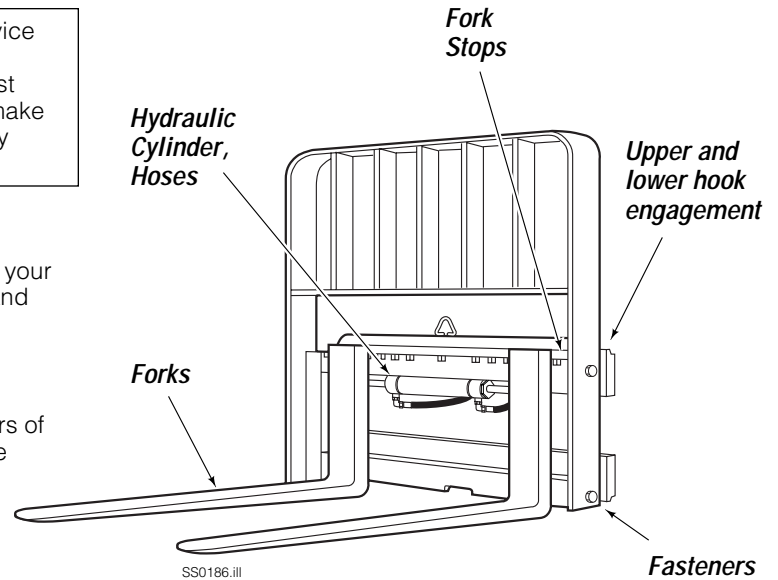

INSPECTION & MAINTENANCE

WARNING: After completing any service procedure, always test the sideshifter through five complete cycles. First test with no load, then test with a load to make sure the attachment operates correctly before returning it to the job.

Daily

Check items shown each day. Report problems to your supervisor. See Service Manual for maintenance and repair procedures.

100-Hour

Every time the lift truck is serviced or every 100 hours of truck operation, whichever comes first, complete the following maintenance procedures:

- Check for loose or missing bolts, worn or damaged hoses, hydraulic leaks, and damaged or missing fork stops.
- Inspect clearance between sideshifter lower hooks and truck lower carriage bar (Refer to Step 4, Installation). Tighten lower hook capscrews to 120 ft.-lbs (165 Nm).

500-Hour

After each 500 hours of truck operation, in addition to the 100-hour maintenance, perform the following procedures:

- Tighten backrest capscrews (Cascade) to 145 ft.-lbs. (195 Nm).
- Apply general-purpose lithium-based chassis grease to Sideshifter upper and lower bearings.