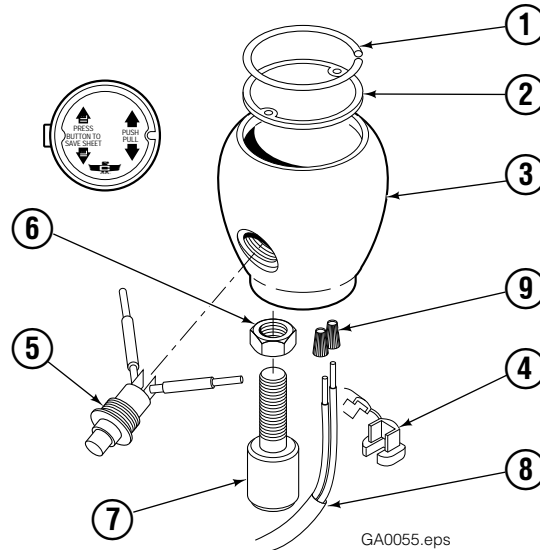

● Included in Service Kit 564453.

Reference: S-6143, S-6148.

Right Hand Cylinder

100F			
REF	QTY	PART NO.	DESCRIPTION
		6100117	Cylinder Assembly
1	1	564500	Shell
2	1	564493	Rod
3	1	564451	Retainer
4	1	564406	● Rod Seal
5	1	562127	● O-Ring
6	1	563388	● Back-up Ring
7	1	562942	Retaining Ring
8	1	562951	Snap Ring
9	1	564408	● Rod Wiper
10	1	562056	Piston
11	2	563278	● Nylon Ring
12	1	564141	● Piston Seal
13	1	678019	Piston Nut
14	1	584271	Spacer
15	1	5721	Nut
16	1	564452	Rod End
17	1	6100122	Spacer
		564453	Service Kit

● Included in Service Kit 564453.

Reference: S-6143, S-6148.

Flow Divider Group

FP0035.eps

100F			
REF	QTY	PART NO.	DESCRIPTION
		209504	Flow Divider Group
1	1	■ 209310	Valve
2	1	209311	Valve Body
3	1	201527	Cartridge-Combiner
4	2	663694	Fitting, 3
5	2	604511	Fitting, 6-6
6	1	601676	Fitting, 6-6
7	1	679992	Service Kit
8	3	685105	Capscrew
9	3	678993	Lockwasher
10	2	207300	O-Ring
11	1	604511	Fitting, 6-6
12	2	2680	Fitting, 6-6
13	2	604510	Fitting, 6
14	1	605743	Fitting, 6-6

■ Includes items 1 through 7.

Solenoid Valve Group

FP0038.eps

100F

REF	QTY	PART NO.	DESCRIPTION
		209543	Solenoid Valve Group
1	1	■207302	Solenoid Valve
2	1	207303	Valve Body
3	2	687305	Solenoid Cartridge
4	2	687306	Coil-12V
4	2	687307	Coil-24V
4	2	687308	Coil-36V
4	2	687309	Coil-48V
4	2	687310	Coil-72V
5	4	663694	Fitting, 3
6	3	207304	Fitting, 6-6
7	3	601676	Fitting, 6-6
8	1	679991	Service Kit
9	2	768528	Capscrew, M8x1,25x55-8.8
10	2	786881	Lock Nut
11	2	681370	Capscrew
12	2	681238	Lockwasher
13	1	207308	Bracket
14	1	209545	Tube
15	1	209544	Tube
16	1	669432	Diode
17	2	605230	Fitting, 6-6
18	2	676085	Hose

■ Includes items 1 through 8.

Control Knob

REF	QTY	PART NO.	DESCRIPTION
		686479	Knob Group
1	1	665250	Snap Ring
2	1	686018	Cover
3	1	665012	Knob
4	1	665076	Strain Relief
5	1	677112	■ Switch
6	1	5902	Nut, 3/8 NC
7	1	665081	Adapter, 3/8"
8	1	665077	Cable Assembly
9	2	667752	Connector-Gray
10	1	672087	Adapter, 1/2"