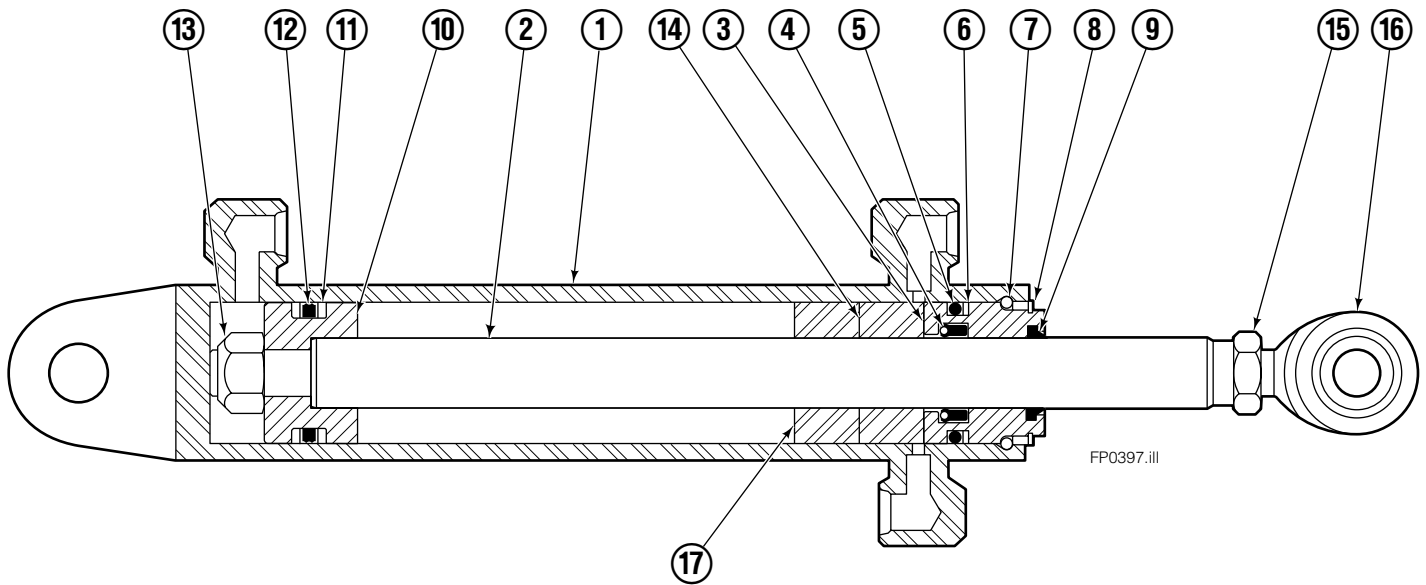

Safety Decals

Mounting Group Sideshifting

Reference:
BC-106
SK-6042
2S-4096

100F							
REF	QTY	PART NO.	DESCRIPTION	REF	QTY	PART NO.	DESCRIPTION
		209450●	Sideshifting Mounting-41" ■	9	2	204186	Lower Hook
1	1	209384	Frame-41" ■	10	4	766154	Capscrew, M16x2,0x40-8.8
2	1	209393	Anchor Bracket-41" ■	11	4	667225	Washer
3	2	601676	Fitting, 6-6	12	4	678990	Nut
4	2	209542	Key, M10x8x63	13	1	209309	Lug
5	2	678528	Clevis Pin	14	2	208350	Lower Bearing
6	2	672726	Hairpin Cotter	15	2	672018	Upper Bearing
◆7	1	676649	Cylinder Assembly	16	3	752907	Capscrew, M20x50 Lg-8.8
8	1	675550	Washer (orifice .085)				

◆ See L.H. Cylinder page for parts breakdown.
▼ See R.H. Cylinder page for parts breakdown.

● Includes items 1 through 6.
□ Includes items 7 through 25.

Left Hand Cylinder

100F			
REF	QTY	PART NO.	DESCRIPTION
		6100116	Cylinder Assembly
1	1	564486	Shell
2	1	564493	Rod
3	1	564451	Retainer
4	1	564406	● Rod Seal
5	1	562127	● O-Ring
6	1	563388	● Back-up Ring
7	1	562942	Retaining Ring
8	1	562951	Snap Ring
9	1	564408	● Rod Wiper
10	1	562056	Piston
11	2	563278	● Nylon Ring
12	1	564141	● Piston Seal
13	1	678019	Piston Nut
14	1	584271	Spacer
15	1	5721	Nut
16	1	564452	Rod End
17	1	6100122	Spacer
		564453	Service Kit

● Included in Service Kit 564453.

Reference: S-6143, S-6148.

Right Hand Cylinder

100F			
REF	QTY	PART NO.	DESCRIPTION
		6100117	Cylinder Assembly
1	1	564500	Shell
2	1	564493	Rod
3	1	564451	Retainer
4	1	564406	● Rod Seal
5	1	562127	● O-Ring
6	1	563388	● Back-up Ring
7	1	562942	Retaining Ring
8	1	562951	Snap Ring
9	1	564408	● Rod Wiper
10	1	562056	Piston
11	2	563278	● Nylon Ring
12	1	564141	● Piston Seal
13	1	678019	Piston Nut
14	1	584271	Spacer
15	1	5721	Nut
16	1	564452	Rod End
17	1	6100122	Spacer
		564453	Service Kit