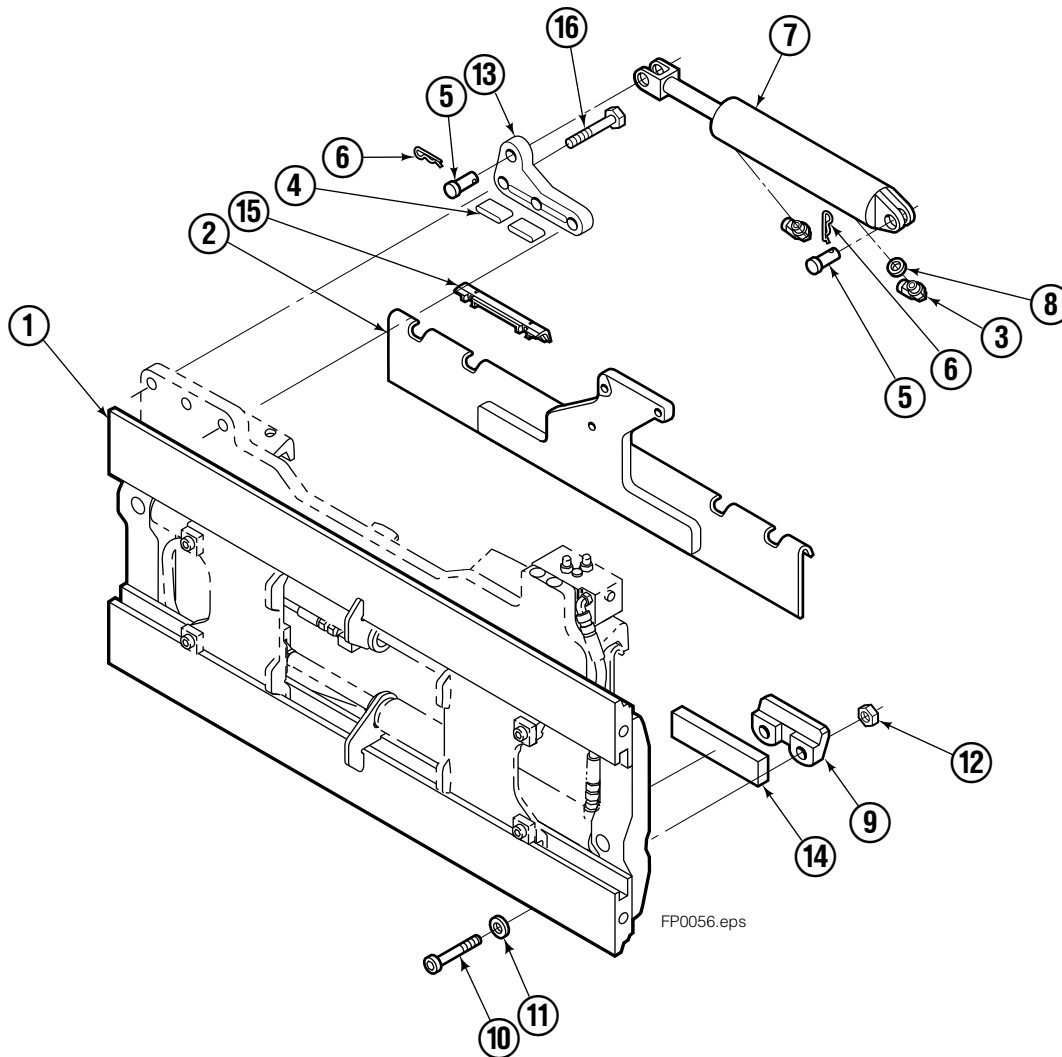

Safety Decals

Mounting Group Sideshifting

Reference:
BC-106
SK-6042
2S-4096

100F							
REF	QTY	PART NO.	DESCRIPTION	REF	QTY	PART NO.	DESCRIPTION
		209450●	Sideshifting Mounting-41" ■	9	2	204186	Lower Hook
1	1	209384	Frame-41" ■	10	4	766154	Capscrew, M16x2,0x40-8.8
2	1	209393	Anchor Bracket-41" ■	11	4	667225	Washer
3	2	601676	Fitting, 6-6	12	4	678990	Nut
4	2	209542	Key, M10x8x63	13	1	209309	Lug
5	2	678528	Clevis Pin	14	2	208350	Lower Bearing
6	2	672726	Hairpin Cotter	15	2	672018	Upper Bearing
◆7	1	676649	Cylinder Assembly	16	3	752907	Capscrew, M20x50 Lg-8.8
8	1	675550	Washer (orifice .085)				

- Carriage width.
- Includes items 2 through 16.
- ◆ See Cylinder page for parts breakdown.

Sideshift Cylinder

FP0029.ill

100F			
REF	QTY	PART NO.	DESCRIPTION
		676649	Cylinder Assembly
1	1	553717	Nut
■ 2	1	662456	Seal
3	1	553527	Piston
■ 4	1	636852	Wiper
■ 5	1	649817	Back-up Ring
6	1	675550	Washer (orifice .085)
7	1	676776	Shell
8	1	553530	Rod
■ 9	1	2789	O-Ring
■ 10	1	615132	Back-up Ring
11	1	553528	Retainer
12	1	553688	Retaining Ring
13	1	7211	Snap Ring
■ 14	1	662447	Seal
		553866	Service Kit

■ Included in Service Kit 553866.

Hydraulic/Fork Group

Reference:
BC-106
SK-6042

100F

REF	QTY	PART NO.	DESCRIPTION	REF	QTY	PART NO.	DESCRIPTION
		●6100129	Hydraulic Group	13	2	763169	Capscrew
		□209502	Fork Group	14	2	680217	Lockwasher
◆1	1	6100116	Cylinder Assembly L. H.	15	8	681370	Capscrew
▼2	1	6100117	Cylinder Assembly R. H.	16	2	209308	Pin
3	1	209514	Hose, 14.50 in.	17	4	209306	Block
4	1	209521	Hose, 37.32 in.	18	2	209305	Grommet
5	1	209528	Hose, 15.67 in.	19	2	661675	Clevis Pin
6	1	299529	Hose, 27.80 in.	20	2	672726	Hairpin Cotter
7	2	209391	Fork Carrier	21	1	763022	Capscrew
8	2	209280	Lug	22	2	7403	Grease Fitting
9	4	209303	Bearing	23	1	681238	Lockwasher
10	4	768838	Capscrew	24	1	200008	Cable Tie
11	4	678992	Lockwasher	25	5	604511	Fitting, 6-6
12	2	206923	Eyebolt				