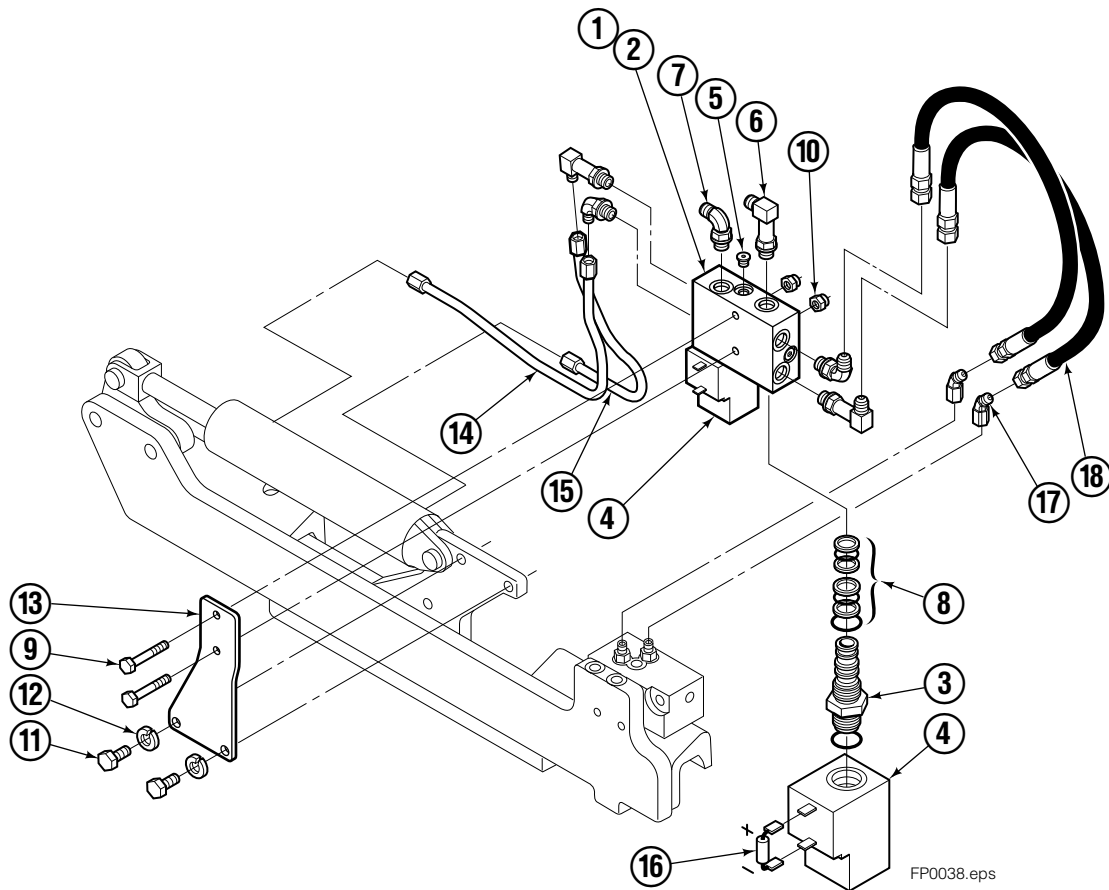

● Included in Service Kit 564453.

Reference: S-6143, S-6148.

Right Hand Cylinder

100F			
REF	QTY	PART NO.	DESCRIPTION
		6100117	Cylinder Assembly
1	1	564500	Shell
2	1	564493	Rod
3	1	564451	Retainer
4	1	564406	● Rod Seal
5	1	562127	● O-Ring
6	1	563388	● Back-up Ring
7	1	562942	Retaining Ring
8	1	562951	Snap Ring
9	1	564408	● Rod Wiper
10	1	562056	Piston
11	2	563278	● Nylon Ring
12	1	564141	● Piston Seal
13	1	678019	Piston Nut
14	1	584271	Spacer
15	1	5721	Nut
16	1	564452	Rod End
17	1	6100122	Spacer
		564453	Service Kit

● Included in Service Kit 564453.

Reference: S-6143, S-6148.

Flow Divider Group

FP0035.eps

100F			
REF	QTY	PART NO.	DESCRIPTION
		209504	Flow Divider Group
1	1	■ 209310	Valve
2	1	209311	Valve Body
3	1	201527	Cartridge-Combiner
4	2	663694	Fitting, 3
5	2	604511	Fitting, 6-6
6	1	601676	Fitting, 6-6
7	1	679992	Service Kit
8	3	685105	Capscrew
9	3	678993	Lockwasher
10	2	207300	O-Ring
11	1	604511	Fitting, 6-6
12	2	2680	Fitting, 6-6
13	2	604510	Fitting, 6
14	1	605743	Fitting, 6-6

■ Includes items 1 through 7.

Solenoid Valve Group

FP0038.eps

100F

REF	QTY	PART NO.	DESCRIPTION
		209543	Solenoid Valve Group
1	1	■207302	Solenoid Valve
2	1	207303	Valve Body
3	2	687305	Solenoid Cartridge
4	2	687306	Coil-12V
4	2	687307	Coil-24V
4	2	687308	Coil-36V
4	2	687309	Coil-48V
4	2	687310	Coil-72V
5	4	663694	Fitting, 3
6	3	207304	Fitting, 6-6
7	3	601676	Fitting, 6-6
8	1	679991	Service Kit
9	2	768528	Capscrew, M8x1,25x55-8.8
10	2	786881	Lock Nut
11	2	681370	Capscrew
12	2	681238	Lockwasher
13	1	207308	Bracket
14	1	209545	Tube
15	1	209544	Tube
16	1	669432	Diode
17	2	605230	Fitting, 6-6
18	2	676085	Hose

■ Includes items 1 through 8.

Control Knob

REF	QTY	PART NO.	DESCRIPTION
		686479	Knob Group
1	1	665250	Snap Ring
2	1	686018	Cover
3	1	665012	Knob
4	1	665076	Strain Relief
5	1	677112	■ Switch
6	1	5902	Nut, 3/8 NC
7	1	665081	Adapter, 3/8"
8	1	665077	Cable Assembly
9	2	667752	Connector-Gray
10	1	672087	Adapter, 1/2"