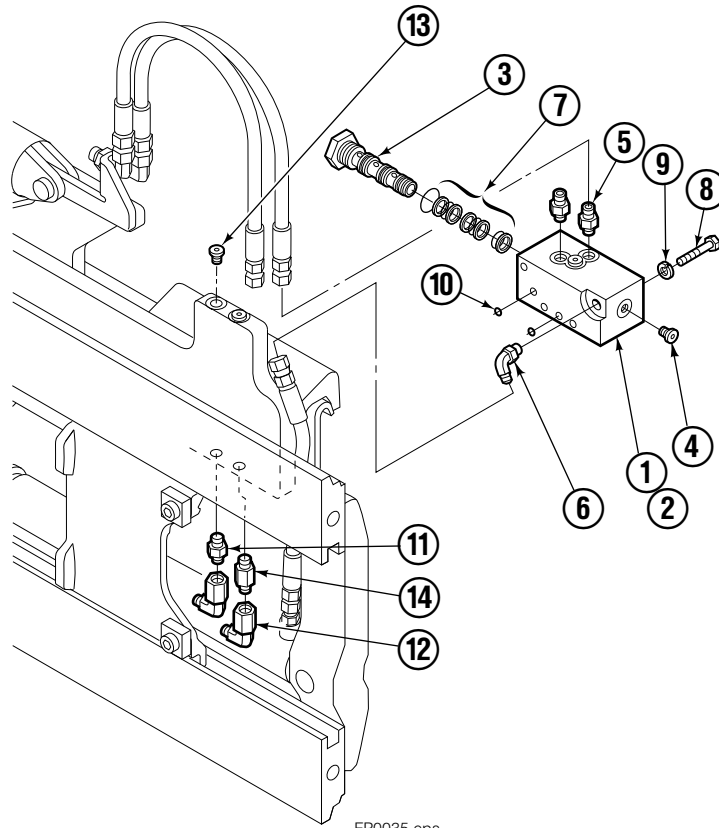

◆ See L.H. Cylinder page for parts breakdown.
▼ See R.H. Cylinder page for parts breakdown.

● Includes items 1 through 6.
□ Includes items 7 through 25.

Left Hand Cylinder

100F			
REF	QTY	PART NO.	DESCRIPTION
		6100116	Cylinder Assembly
1	1	564486	Shell
2	1	564493	Rod
3	1	564451	Retainer
4	1	564406	● Rod Seal
5	1	562127	● O-Ring
6	1	563388	● Back-up Ring
7	1	562942	Retaining Ring
8	1	562951	Snap Ring
9	1	564408	● Rod Wiper
10	1	562056	Piston
11	2	563278	● Nylon Ring
12	1	564141	● Piston Seal
13	1	678019	Piston Nut
14	1	584271	Spacer
15	1	5721	Nut
16	1	564452	Rod End
17	1	6100122	Spacer
		564453	Service Kit

● Included in Service Kit 564453.

Reference: S-6143, S-6148.

Right Hand Cylinder

100F			
REF	QTY	PART NO.	DESCRIPTION
		6100117	Cylinder Assembly
1	1	564500	Shell
2	1	564493	Rod
3	1	564451	Retainer
4	1	564406	● Rod Seal
5	1	562127	● O-Ring
6	1	563388	● Back-up Ring
7	1	562942	Retaining Ring
8	1	562951	Snap Ring
9	1	564408	● Rod Wiper
10	1	562056	Piston
11	2	563278	● Nylon Ring
12	1	564141	● Piston Seal
13	1	678019	Piston Nut
14	1	584271	Spacer
15	1	5721	Nut
16	1	564452	Rod End
17	1	6100122	Spacer
		564453	Service Kit

● Included in Service Kit 564453.

Reference: S-6143, S-6148.

Flow Divider Group

FP0035.eps

100F			
REF	QTY	PART NO.	DESCRIPTION
		209504	Flow Divider Group
1	1	■ 209310	Valve
2	1	209311	Valve Body
3	1	201527	Cartridge-Combiner
4	2	663694	Fitting, 3
5	2	604511	Fitting, 6-6
6	1	601676	Fitting, 6-6
7	1	679992	Service Kit
8	3	685105	Capscrew
9	3	678993	Lockwasher
10	2	207300	O-Ring
11	1	604511	Fitting, 6-6
12	2	2680	Fitting, 6-6
13	2	604510	Fitting, 6
14	1	605743	Fitting, 6-6