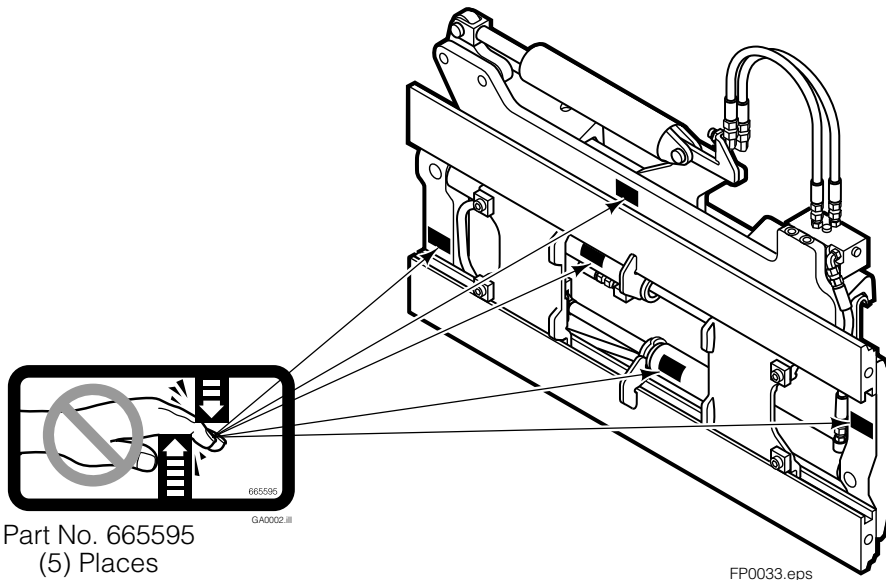

Safety Decals

Mounting Group Sideshifting

Reference:
BC-106
SK-6042
2S-4096

100F							
REF	QTY	PART NO.	DESCRIPTION	REF	QTY	PART NO.	DESCRIPTION
		209450●	Sideshifting Mounting-41" ■	9	2	204186	Lower Hook
1	1	209384	Frame-41" ■	10	4	766154	Capscrew, M16x2,0x40-8.8
2	1	209393	Anchor Bracket-41" ■	11	4	667225	Washer
3	2	601676	Fitting, 6-6	12	4	678990	Nut
4	2	209542	Key, M10x8x63	13	1	209309	Lug
5	2	678528	Clevis Pin	14	2	208350	Lower Bearing
6	2	672726	Hairpin Cotter	15	2	672018	Upper Bearing
◆7	1	676649	Cylinder Assembly	16	3	752907	Capscrew, M20x50 Lg-8.8
8	1	675550	Washer (orifice .085)				