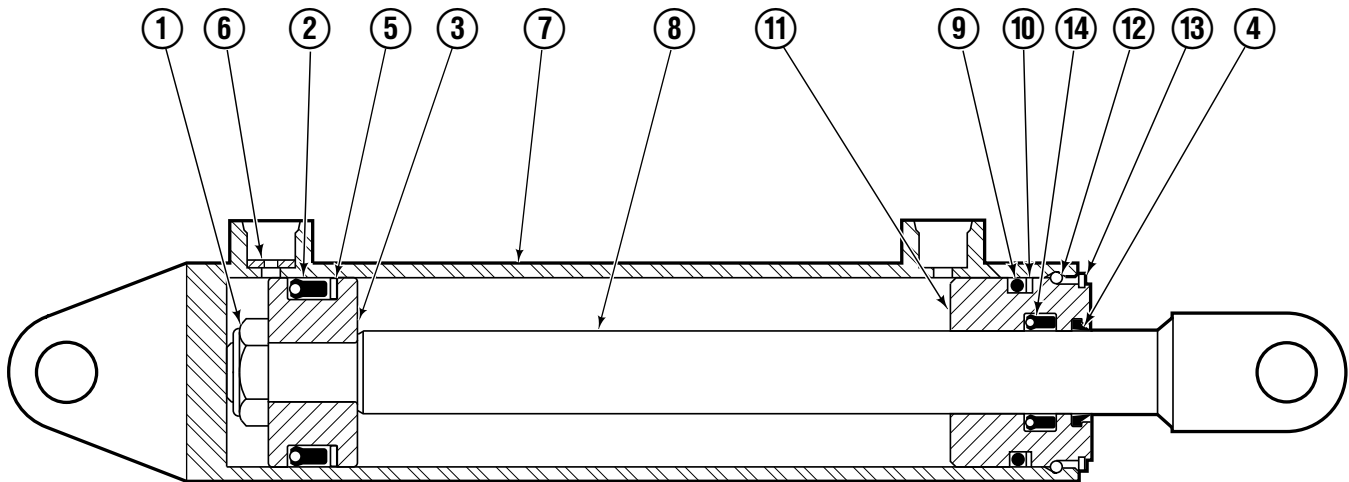

Safety Decals

Mounting Group Sideshifting

Reference:
BC-106
SK-6042
2S-4096

100F							
REF	QTY	PART NO.	DESCRIPTION	REF	QTY	PART NO.	DESCRIPTION
		209450●	Sideshifting Mounting-41" ■	9	2	204186	Lower Hook
1	1	209384	Frame-41" ■	10	4	766154	Capscrew, M16x2,0x40-8.8
2	1	209393	Anchor Bracket-41" ■	11	4	667225	Washer
3	2	601676	Fitting, 6-6	12	4	678990	Nut
4	2	209542	Key, M10x8x63	13	1	209309	Lug
5	2	678528	Clevis Pin	14	2	208350	Lower Bearing
6	2	672726	Hairpin Cotter	15	2	672018	Upper Bearing
◆7	1	676649	Cylinder Assembly	16	3	752907	Capscrew, M20x50 Lg-8.8
8	1	675550	Washer (orifice .085)				

- Carriage width.
- Includes items 2 through 16.
- ◆ See Cylinder page for parts breakdown.

Sideshift Cylinder

FP0029.ill

100F			
REF	QTY	PART NO.	DESCRIPTION
		676649	Cylinder Assembly
1	1	553717	Nut
■ 2	1	662456	Seal
3	1	553527	Piston
■ 4	1	636852	Wiper
■ 5	1	649817	Back-up Ring
6	1	675550	Washer (orifice .085)
7	1	676776	Shell
8	1	553530	Rod
■ 9	1	2789	O-Ring
■ 10	1	615132	Back-up Ring
11	1	553528	Retainer
12	1	553688	Retaining Ring
13	1	7211	Snap Ring
■ 14	1	662447	Seal
		553866	Service Kit