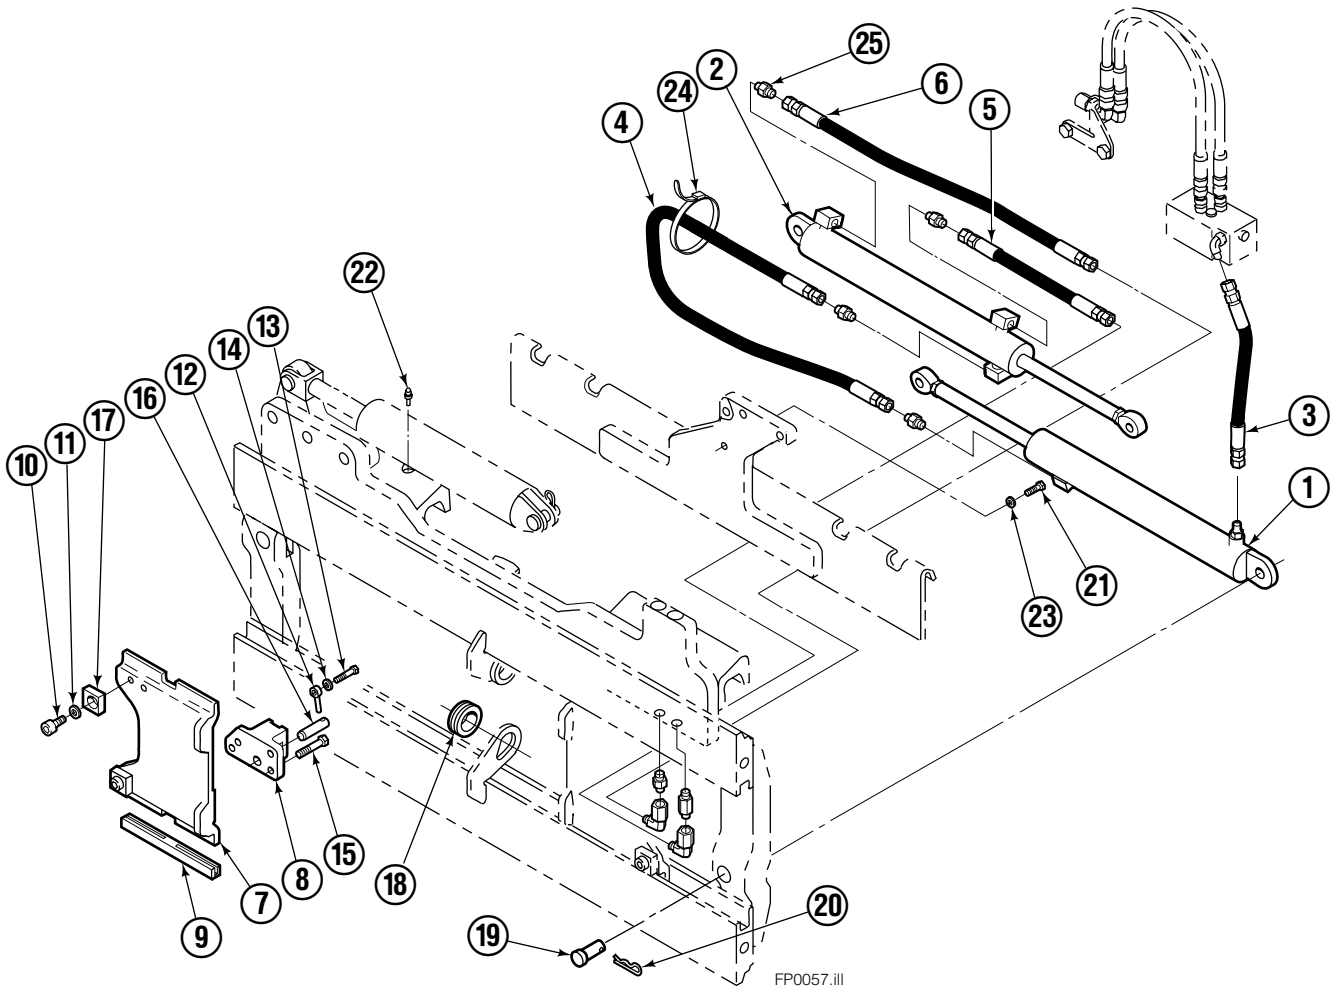

Safety Decals

Mounting Group Sideshifting

Reference:
BC-106
SK-6042
2S-4096

100F							
REF	QTY	PART NO.	DESCRIPTION	REF	QTY	PART NO.	DESCRIPTION
		209450●	Sideshifting Mounting-41" ■	9	2	204186	Lower Hook
1	1	209384	Frame-41" ■	10	4	766154	Capscrew, M16x2,0x40-8.8
2	1	209393	Anchor Bracket-41" ■	11	4	667225	Washer
3	2	601676	Fitting, 6-6	12	4	678990	Nut
4	2	209542	Key, M10x8x63	13	1	209309	Lug
5	2	678528	Clevis Pin	14	2	208350	Lower Bearing
6	2	672726	Hairpin Cotter	15	2	672018	Upper Bearing
◆7	1	676649	Cylinder Assembly	16	3	752907	Capscrew, M20x50 Lg-8.8
8	1	675550	Washer (orifice .085)				

- Carriage width.
- Includes items 2 through 16.
- ◆ See Cylinder page for parts breakdown.

Sideshift Cylinder

FP0029.ill

100F			
REF	QTY	PART NO.	DESCRIPTION
		676649	Cylinder Assembly
1	1	553717	Nut
■ 2	1	662456	Seal
3	1	553527	Piston
■ 4	1	636852	Wiper
■ 5	1	649817	Back-up Ring
6	1	675550	Washer (orifice .085)
7	1	676776	Shell
8	1	553530	Rod
■ 9	1	2789	O-Ring
■ 10	1	615132	Back-up Ring
11	1	553528	Retainer
12	1	553688	Retaining Ring
13	1	7211	Snap Ring
■ 14	1	662447	Seal
		553866	Service Kit

■ Included in Service Kit 553866.

Hydraulic/Fork Group

Reference:
BC-106
SK-6042

100F

REF	QTY	PART NO.	DESCRIPTION	REF	QTY	PART NO.	DESCRIPTION
		●6100129	Hydraulic Group	13	2	763169	Capscrew
		□209502	Fork Group	14	2	680217	Lockwasher
◆1	1	6100116	Cylinder Assembly L. H.	15	8	681370	Capscrew
▼2	1	6100117	Cylinder Assembly R. H.	16	2	209308	Pin
3	1	209514	Hose, 14.50 in.	17	4	209306	Block
4	1	209521	Hose, 37.32 in.	18	2	209305	Grommet
5	1	209528	Hose, 15.67 in.	19	2	661675	Clevis Pin
6	1	299529	Hose, 27.80 in.	20	2	672726	Hairpin Cotter
7	2	209391	Fork Carrier	21	1	763022	Capscrew
8	2	209280	Lug	22	2	7403	Grease Fitting
9	4	209303	Bearing	23	1	681238	Lockwasher
10	4	768838	Capscrew	24	1	200008	Cable Tie
11	4	678992	Lockwasher	25	5	604511	Fitting, 6-6
12	2	206923	Eyebolt				