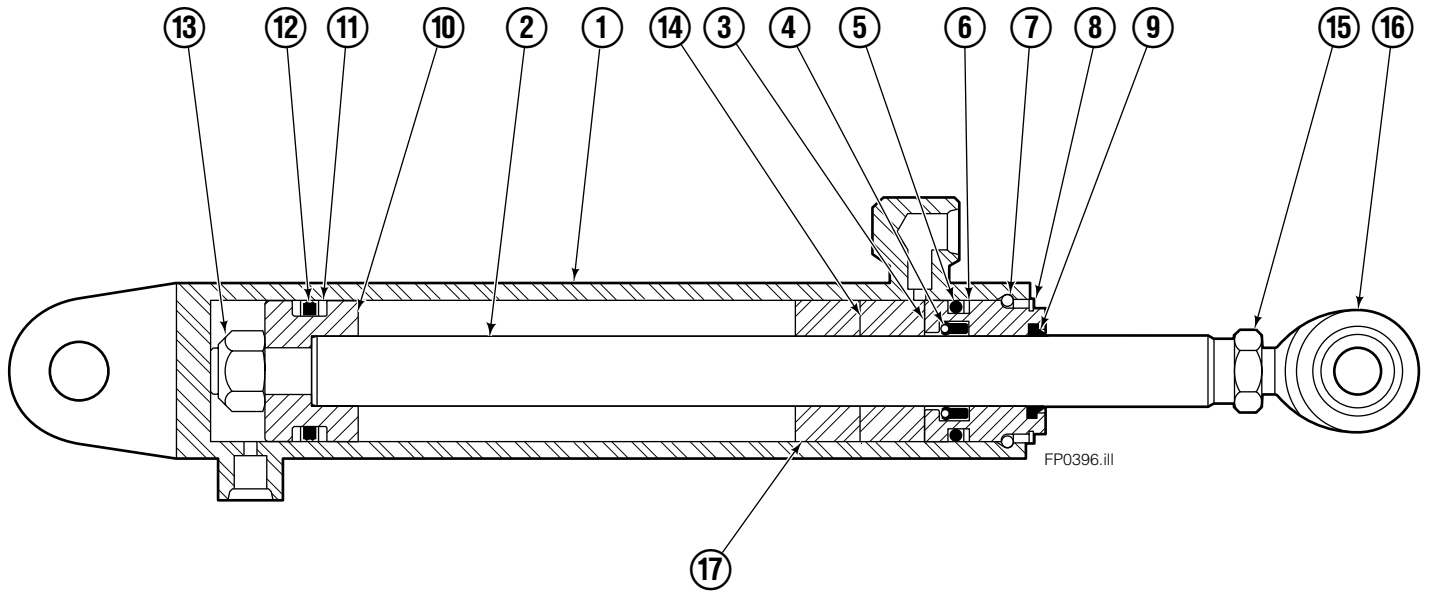

Left Hand Cylinder

100F			
REF	QTY	PART NO.	DESCRIPTION
		6100116	Cylinder Assembly
1	1	564486	Shell
2	1	564493	Rod
3	1	564451	Retainer
4	1	564406	● Rod Seal
5	1	562127	● O-Ring
6	1	563388	● Back-up Ring
7	1	562942	Retaining Ring
8	1	562951	Snap Ring
9	1	564408	● Rod Wiper
10	1	562056	Piston
11	2	563278	● Nylon Ring
12	1	564141	● Piston Seal
13	1	678019	Piston Nut
14	1	584271	Spacer
15	1	5721	Nut
16	1	564452	Rod End
17	1	6100122	Spacer
		564453	Service Kit

● Included in Service Kit 564453.

Reference: S-6143, S-6148.