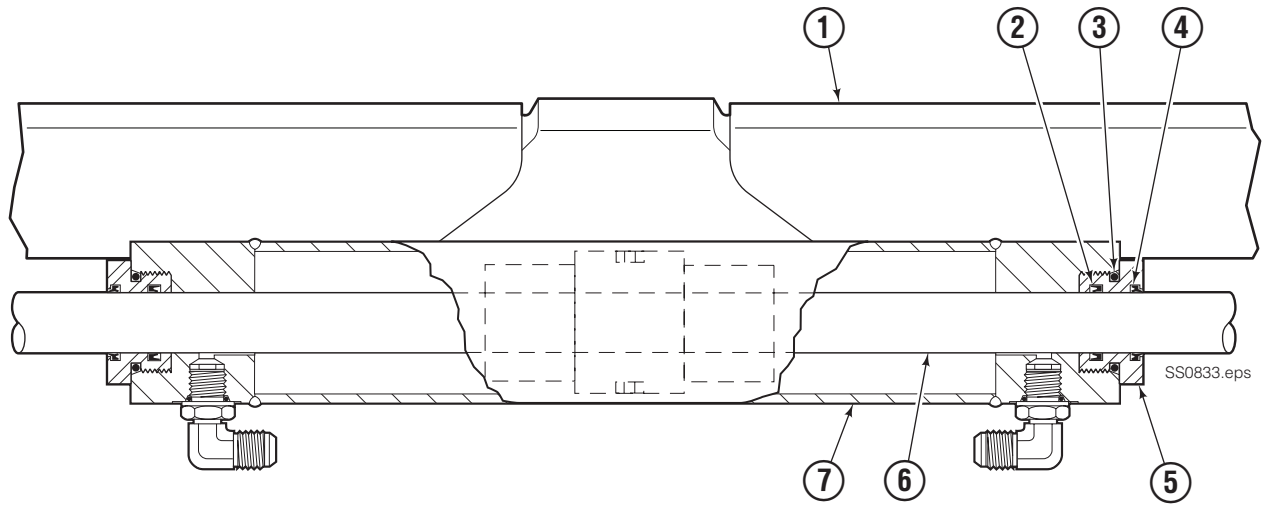

Cylinder Assembly

100F			
REF	QTY	PART NO.	DESCRIPTION
1	1	6079184	Cylinder Assembly
2	2	564406	● Rod Seal
3	2	609241	O-Ring
4	2	564408	● Rod Wiper Seal
5	2	6056530	Retainer
6	-	■	Rod/Piston Assembly
7	-	■	Cylinder Shell
		6091229	Rod Seal Service Kit

● Included in Service Kit 6091229.

■ Not serviceable - order new Cylinder Assembly.

Reference: S-22654.