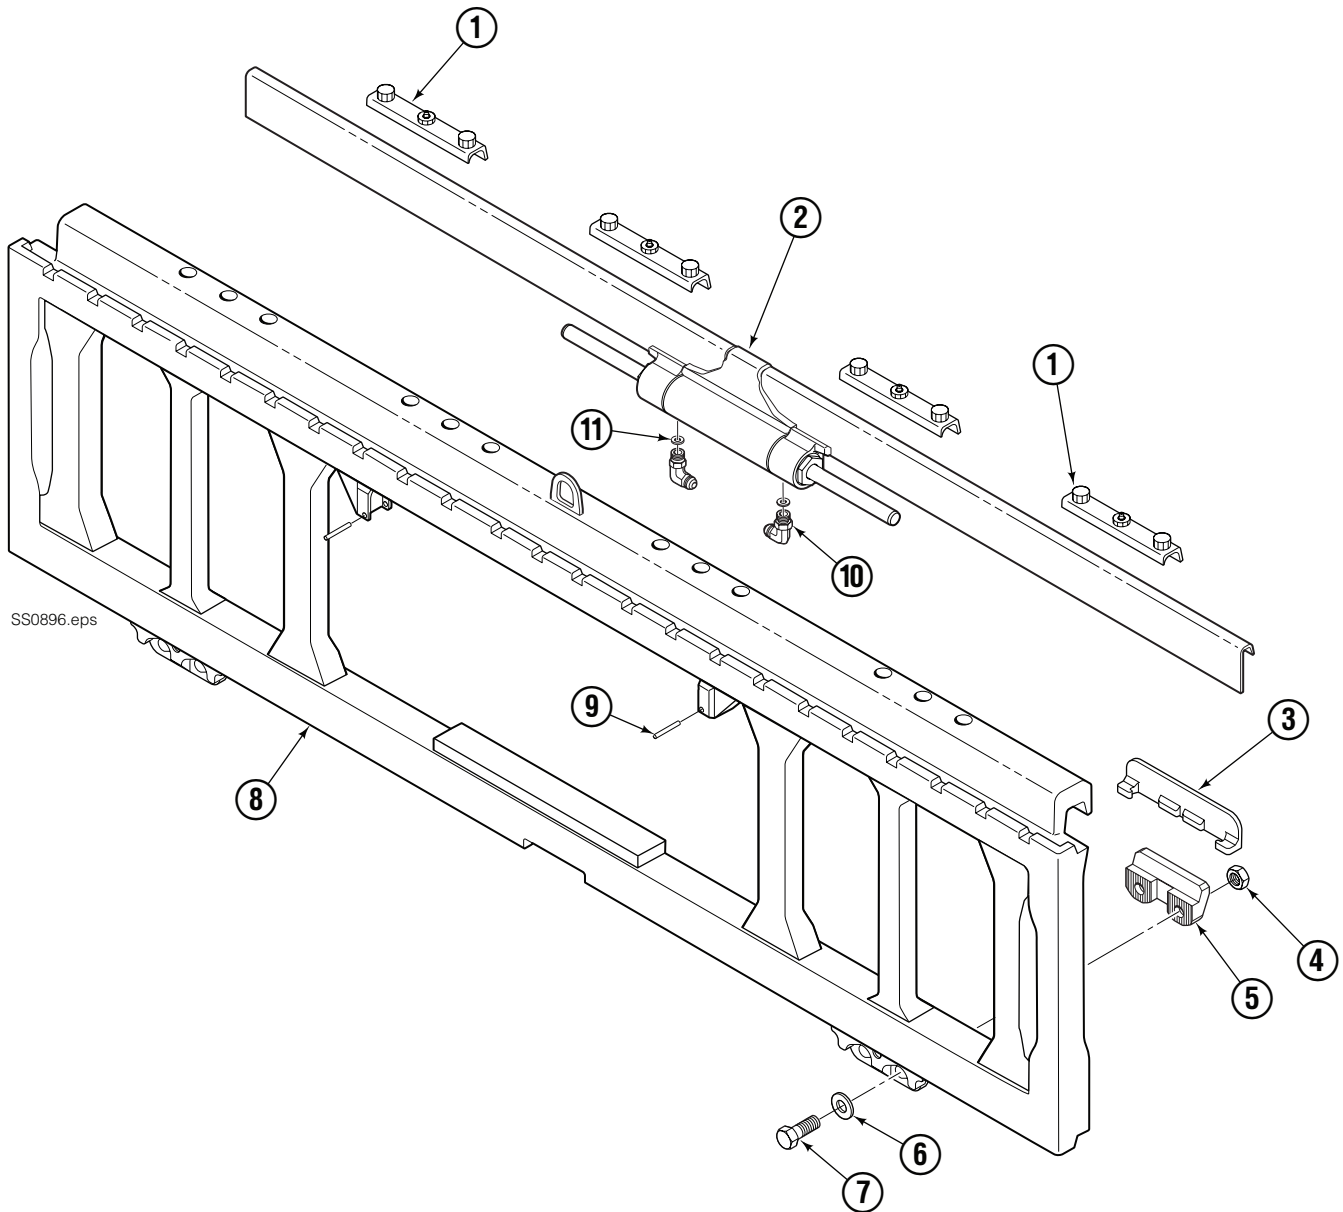

Recommended Spare Parts

F-Series Sideshifter 100F-SSS-B205 R0				
PART NUMBER	DESCRIPTION	UNITS SERVICED		
		1-5	6-19	20-50
	BASE UNIT and MOUNTING			
6051249	Upper Bearing	8	16	32
6057162	Lower Bearing	6	12	24
■	Lower Hook	0	2	4
■	Capscrew	0	4	8
■	Nut	0	4	8
667225	Washer	0	4	8
	CYLINDER			
■	Cylinder Assembly	0	0	1
6091339	Cylinder Service Kit	1	2	4

100F							
REF	QTY	PART NO.	DESCRIPTION	REF	QTY	PART NO.	DESCRIPTION
1	4	6051249	Upper Bearing	7	4	752903	◆ Capscrew, M16 x 45
2	1	6079184	Cylinder ▲	8	1	6081387	● Frame
3	3	6057162	Lower Bearing	9	2	7916	Roll Pin
4	4	678990	◆ Nut, M16	10	2	601676	■ Fitting, 6-6
5	2	204186	◆ Lower Hook	11	2	221733	▼ Restrictor Washer
6	4	667225	◆ Washer				

Cylinder Assembly

100F			
REF	QTY	PART NO.	DESCRIPTION
1	1	6079184	Cylinder Assembly
2	2	564406	● Rod Seal
3	2	609241	O-Ring
4	2	564408	● Rod Wiper Seal
5	2	6056530	Retainer
6	-	■	Rod/Piston Assembly
7	-	■	Cylinder Shell
		6091229	Rod Seal Service Kit