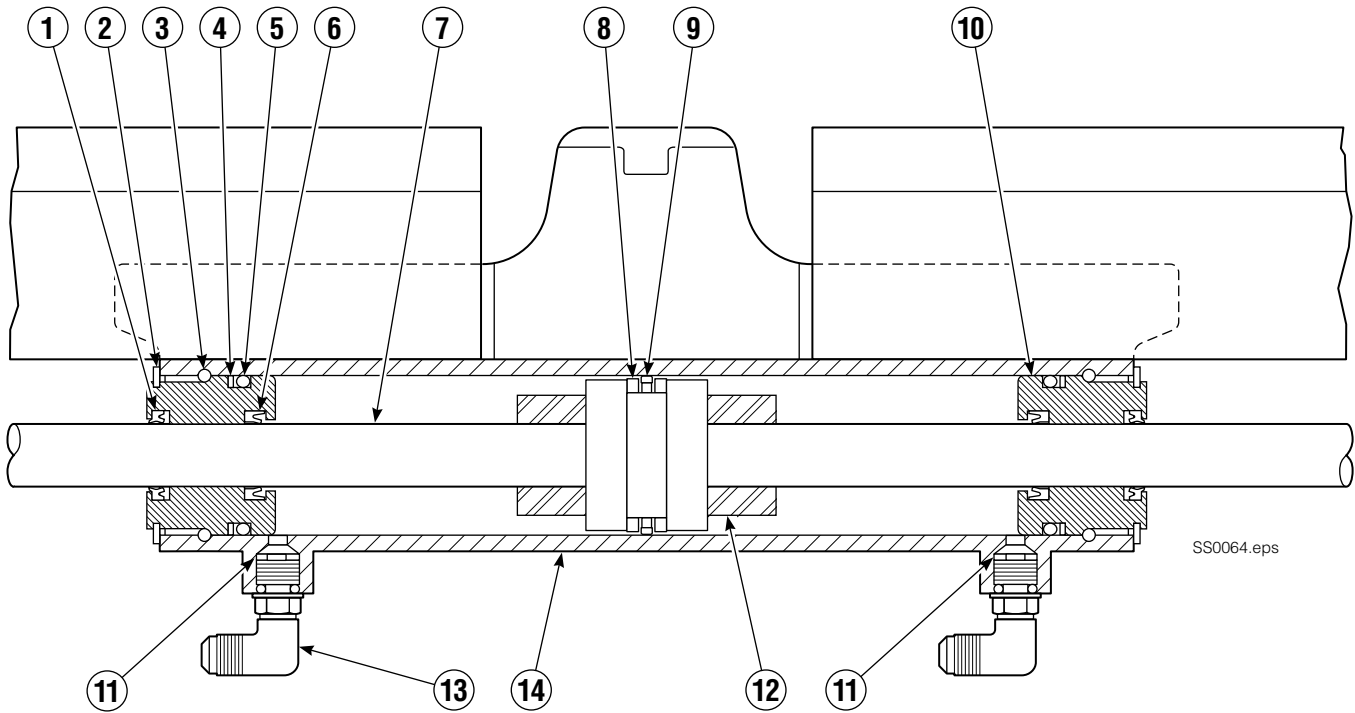

55E			
REF	QTY	PART NO.	DESCRIPTION
1	2	204187	Upper Bearing
2	2	205841	Cylinder Assembly ●
3	2	207209	Lower Bearing
4	4	553857	Nut ▲
5	2	204186	Lower Hook ▲
6	4	667225	Washer ▲
7	4	639121	Cap screw, 5/8 NCx1.50 GR5 ▲
8	1	★	Frame
9	2	7403	Grease Fitting
10	1	8461-1	Guard
11	4	4059	Cap screw, .312 x 1.00
12	4	6229	Washer, .312
13	4	5927	Nut, .312
14	2	601676	Fitting, 6-6 ■

Cylinder

SS0064.eps

SS0065.eps

55E

REF	QTY	PART NO.	DESCRIPTION	REF	QTY	PART NO.	DESCRIPTION
		205841	Cylinder Assembly, 28.9 in. (735 mm)	● 8	2	563278	Bearing Ring
● 1	2	562131	Wiper Seal	● 9	1	564141	Piston Seal
2	2	562951	Snap Ring	10	2	562792	Retainer
3	2	562942	Retaining Ring	11	1	205369	Speed Control Washer
● 4	2	563388	Back-Up Ring	12	2	-	Spacer
● 5	2	562127	O-Ring	13	2	601676	Fitting, JIC 6-6
● 6	2	562132	Rod Seal	14	-	■	Cylinder Shell
7	1	562055	Rod			563487	Service Kit