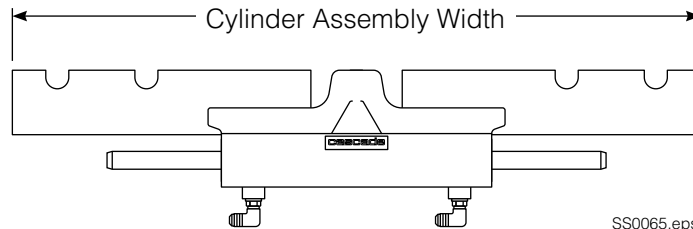

SS0065.eps

55E

REF	QTY	PART NO.	DESCRIPTION	REF	QTY	PART NO.	DESCRIPTION
		205841	Cylinder Assembly, 28.9 in. (735 mm)	● 8	2	563278	Bearing Ring
● 1	2	562131	Wiper Seal	● 9	1	564141	Piston Seal
2	2	562951	Snap Ring	10	2	562792	Retainer
3	2	562942	Retaining Ring	11	1	205369	Speed Control Washer
● 4	2	563388	Back-Up Ring	12	2	-	Spacer
● 5	2	562127	O-Ring	13	2	601676	Fitting, JIC 6-6
● 6	2	562132	Rod Seal	14	-	■	Cylinder Shell
7	1	562055	Rod			563487	Service Kit

- Included in Service Kit 563487.
- Not serviceable, order new cylinder assembly.