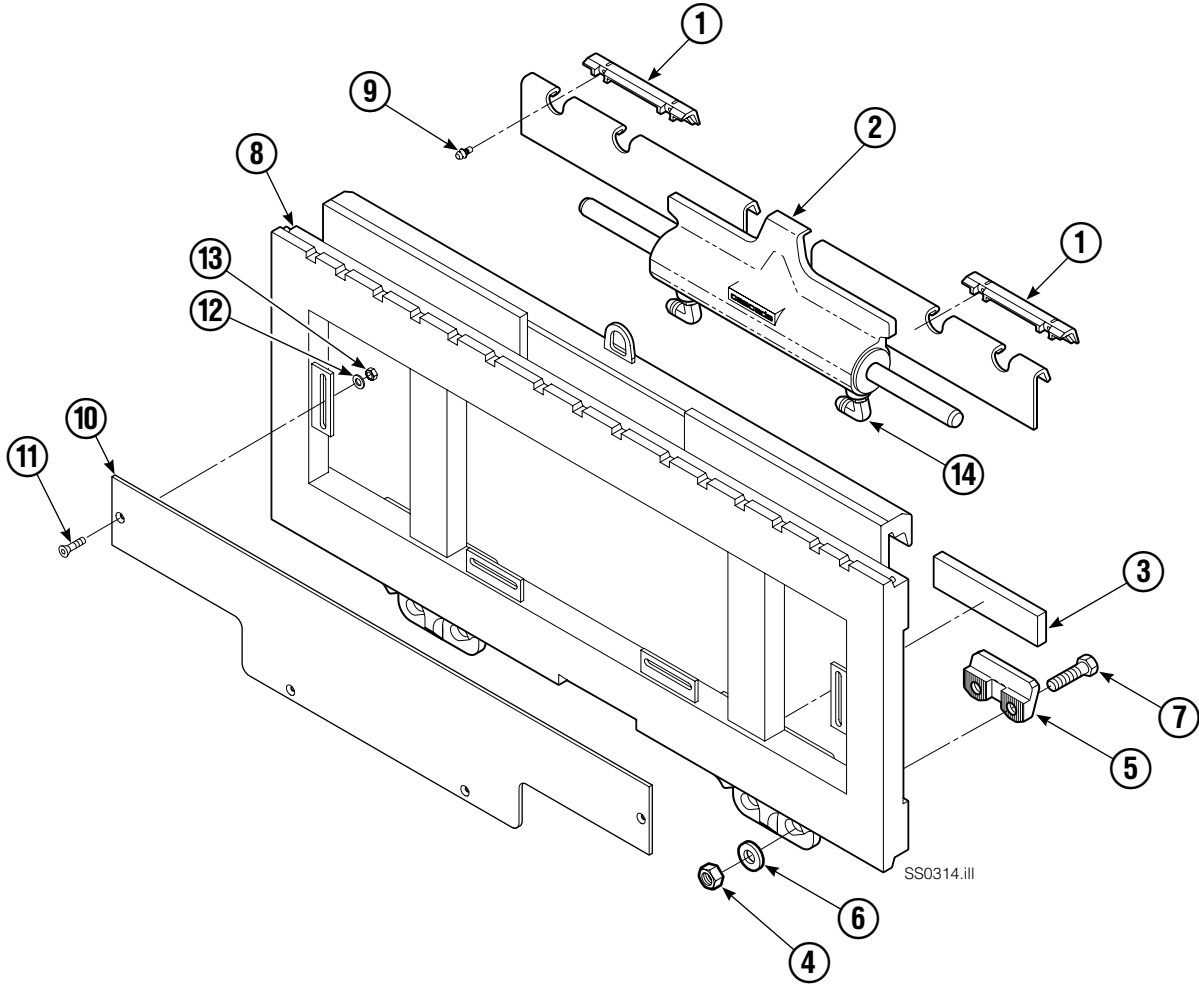

55E			
REF	QTY	PART NO.	DESCRIPTION
1	2	204187	Upper Bearing
2	2	205841	Cylinder Assembly ●
3	2	207209	Lower Bearing
4	4	553857	Nut ▲
5	2	204186	Lower Hook ▲
6	4	667225	Washer ▲
7	4	639121	Cap screw, 5/8 NCx1.50 GR5 ▲
8	1	★	Frame
9	2	7403	Grease Fitting
10	1	8461-1	Guard
11	4	4059	Cap screw, .312 x 1.00
12	4	6229	Washer, .312
13	4	5927	Nut, .312
14	2	601676	Fitting, 6-6 ■