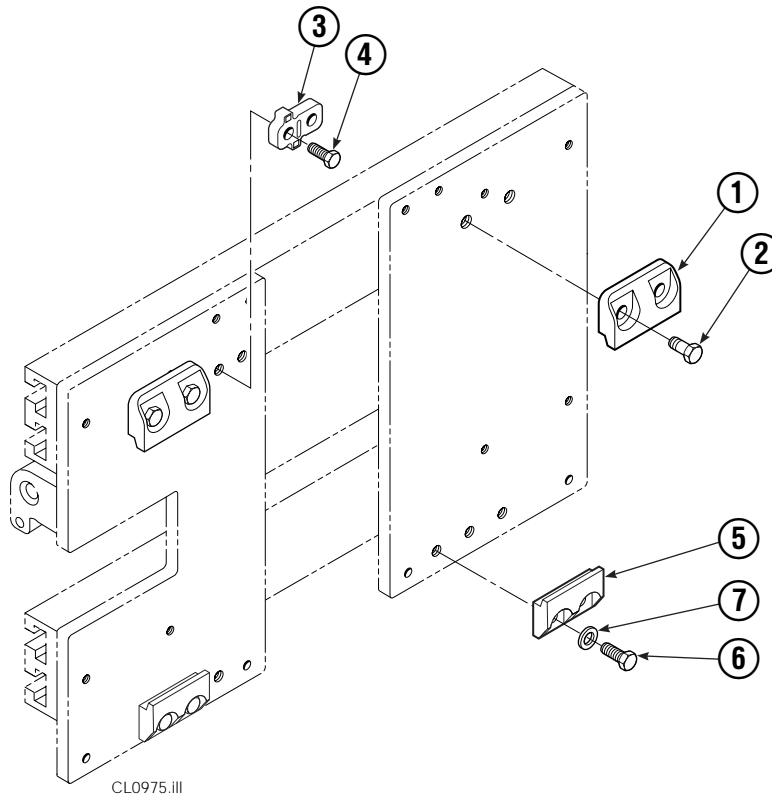

Reference: 210409, 210495, SK-6390.

▲ Repairs one hole.

Solenoid Adaption Group

CL0223.iii

REF	QTY	PART NO.	DESCRIPTION
		671475	Solenoid Adaption Group
1	2	2114	Hose
2	2	5900	Nut, 1/4 NC
3	2	6257	Lockwasher, 1/4 ID
4	2	601676	Fitting, 6-6
5	1	★	Valve Assembly
6	2	651303	Fitting, 8-6
7	1	●	Capscrew, 5/16 NC x 3.0
8	1	●	Clamp
9	1	●	Pigtail
10	2	3565	Capscrew, 1/4 NC x 3.5
11	2	2204	Hose
12	2	662187	Fitting, 8-6
13	1	●	Lockwasher
14	1	●	Nut, 5/16 NC
15	2	2680	Fitting, 6-6
16	1	669432	Diode
17	2	605761	Fitting, 8-8
18	1	677490	Fuse, 7.5 Amps
19	1	669970	Butt Connector
20	1	677573	Fuse Holder

● Customer Supplied.

★ See Solenoid Valve page for parts breakdown.

Solenoid Valve

Racine

REF	QTY	PART NO.	DESCRIPTION
1	1	614089	Solenoid Valve - 12V
2	1	665044	Coil - 12V
		685012	Service Kit

Bolt-On Mounting Group

REF	QTY	ITA II	DESCRIPTION
		PART NO.	
		211162	Upper Mounting Group ▲
		211173	Lower Mounting Group ●
1	2	210491	Upper Hook
2	4	768577	Capscrew, M20 x 35
3	1	212999	Center Key
4	2	211129	Capscrew, M16 x 35
5	2	675968	Lower Hook
6	4	211128	Capscrew, M16 x 30
7	4	211179	Washer, M16

▲ Includes items 1-4.

● Includes items 5-7.

Reference: SK-6390.

Backrest Group

25D			
REF	QTY	PART NO.	DESCRIPTION
		221577	Backrest Group
1	1	669897	Backrest
2	8	768810	Capscrew, M10x30
3	8	667910	Washer, M10
4	8	674356	Tube End