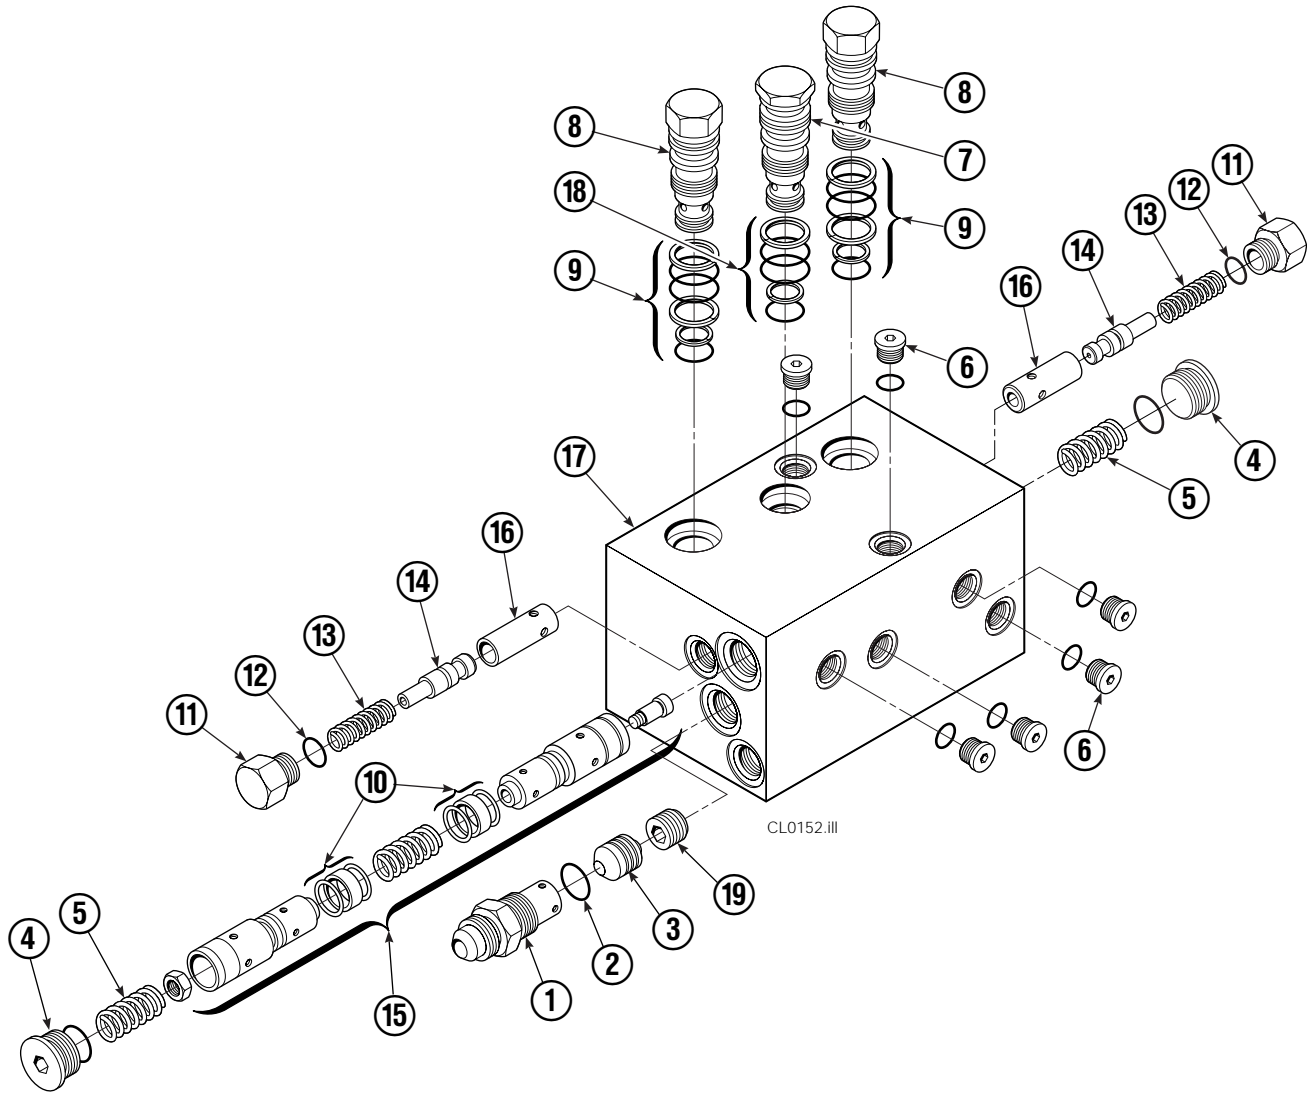

Check Valve

REF	QTY	PART NO.	DESCRIPTION	REF	QTY	PART NO.	DESCRIPTION
		669762	Check Valve – Flow Divider	11	2	667494	Fitting
1	1	667490	Special Fitting	12	2	2840	O-Ring ●
2	1	2841	O-Ring ●	13	2	673098	Spring
3	1	667471	Spool	14	2	667492	Poppet
4	2	609453	Fitting, 10	15	1	673089	Spool Assembly
5	2	667487	Spring	16	2	667491	Sleeve
6	6	604510	Fitting, 6	17	1	669763	Valve Body
7	1	678270	Check Valve – VPO	18	1	661347	Service Kit ●
8	2	659058	Check Valve – PO	19	1	676343	Regeneration Elimination Plug ■
9	2	667516	Service Kit ●			667513	Service Kit
10	1	679846	Low Flow Spool Kit				

● Included in Service Kit 667513.

■ For eliminating regeneration circuit only. See Tech. Bulletin 121.

Reference: SK-5302.