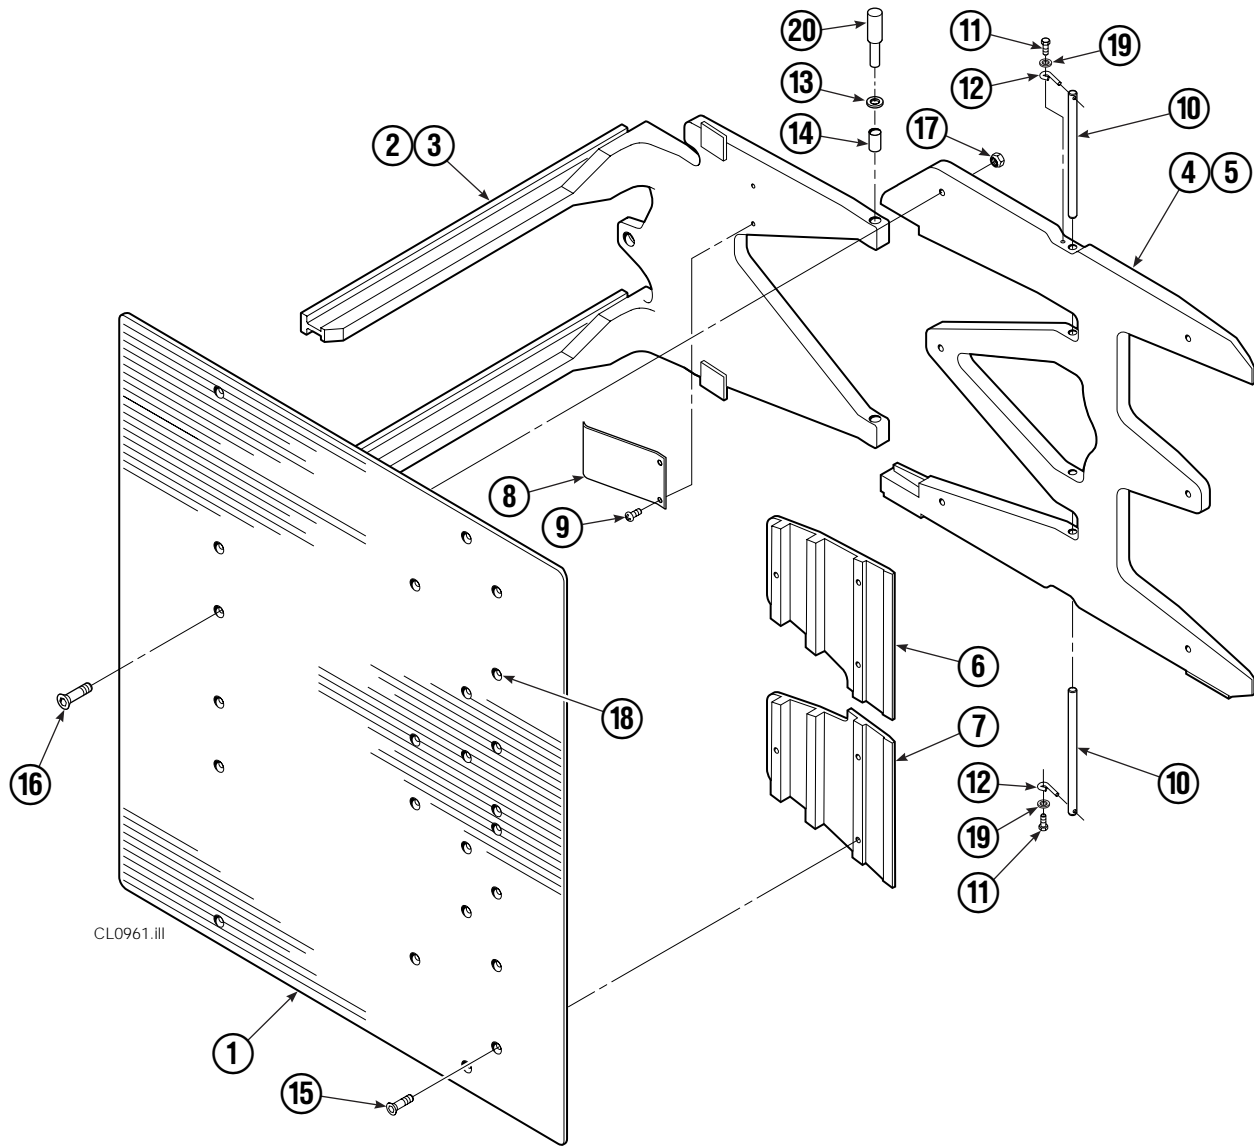

■ Includes two .015 in. Shims, and eight .020 in. Shims.

▲ See Cylinder page for parts breakdown.

Reference: Base Unit 221485, SK-6390.

Cylinder

25D			
REF	QTY	PART NO.	DESCRIPTION
		671570	Cylinder Assembly
1	2	6510	Cotter Pin ■
2	2	667624	Nut Retainer ■
3	2	667625	Nut ■
4	1	671572	Shell
5	1	602580	Fitting
6	1	558200	Piston
7	1	2716	O-Ring ▲
8	1	662452	Seal ▲
9	1	2785	O-Ring ▲
10	1	615128	Back-Up Ring ▲
11	1	563906	Retainer
12	1	662448	Seal ▲
13	1	638243	Nylon Ring ▲
14	1	636853	Wiper ▲
15	1	667623	Nut
16	1	667623	Rod
17	1	667626	Washer
18	1	—	Spacer
19	1	671047	Seal Loader, Piston ▲
20	1	671051	Seal Loader, Retainer ▲
		668021	Service Kit

● Included in Service Kit 667513.

■ For eliminating regeneration circuit only. See Tech. Bulletin 121.

Reference: SK-5302.

Arms and Pads

25D							
REF	QTY	PART NO.	DESCRIPTION	REF	QTY	PART NO.	DESCRIPTION
1	1	222703	Contact Pad, LH	10	4	210161	Pin
	1	222703	Contact Pad, RH	11	4	787372	Capscrew, M8 x 20
2	1	220959	Arm - LH	12	4	682999	Eye Pin
3	1	221088	Arm - RH	13	8	675620	Washer, M10
4	1	210403	Stabilizer - LH	14	8	200590	Bushing
5	1	210406	Stabilizer - RH	15	12	766646	Capscrew, M10 x 20
6	2	210180	Filler Block - LH Upper/RH Lower	16	12	768706	Capscrew, M12 x 35
7	2	210179	Filler Block - RH Lower/RH Upper	17	12	773842	Nut, M12
8	2	210154	Spring	18	▲	676841	Contact Pad Repair Kit
9	4	203405	Capscrew, M10 x 16	19	4	787398	Washer, M8
10	4	210161	Pin	20	1	675626	Tool - Bushing Driver
11	4	787372	Capscrew, M8 x 20				