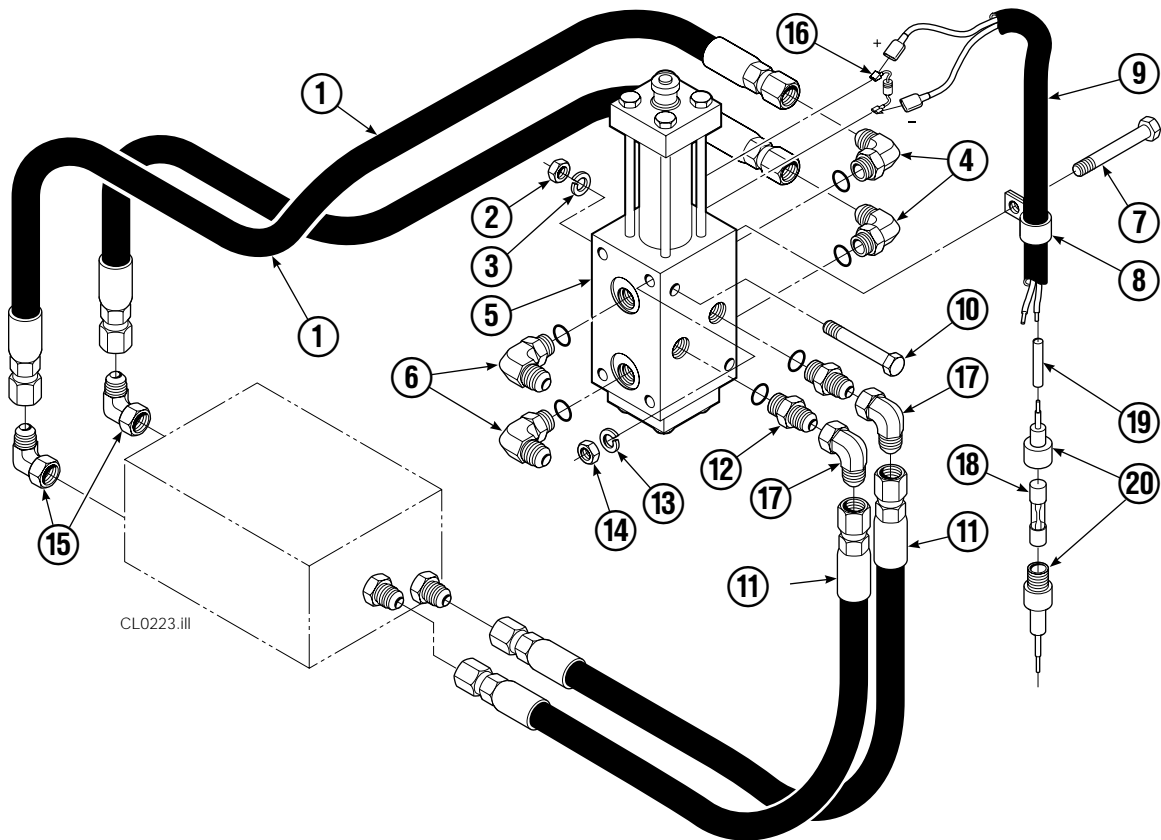

● Included in Service Kit 667513.

■ For eliminating regeneration circuit only. See Tech. Bulletin 121.

Reference: SK-5302.

Arms and Pads

25D							
REF	QTY	PART NO.	DESCRIPTION	REF	QTY	PART NO.	DESCRIPTION
1	1	222703	Contact Pad, LH	10	4	210161	Pin
	1	222703	Contact Pad, RH	11	4	787372	Capscrew, M8 x 20
2	1	220959	Arm - LH	12	4	682999	Eye Pin
3	1	221088	Arm - RH	13	8	675620	Washer, M10
4	1	210403	Stabilizer - LH	14	8	200590	Bushing
5	1	210406	Stabilizer - RH	15	12	766646	Capscrew, M10 x 20
6	2	210180	Filler Block - LH Upper/RH Lower	16	12	768706	Capscrew, M12 x 35
7	2	210179	Filler Block - RH Lower/RH Upper	17	12	773842	Nut, M12
8	2	210154	Spring	18	▲	676841	Contact Pad Repair Kit
9	4	203405	Capscrew, M10 x 16	19	4	787398	Washer, M8
10	4	210161	Pin	20	1	675626	Tool - Bushing Driver
11	4	787372	Capscrew, M8 x 20				

Reference: 210409, 210495, SK-6390.

▲ Repairs one hole.

Solenoid Adaption Group

CL0223.iii

REF	QTY	PART NO.	DESCRIPTION
		671475	Solenoid Adaption Group
1	2	2114	Hose
2	2	5900	Nut, 1/4 NC
3	2	6257	Lockwasher, 1/4 ID
4	2	601676	Fitting, 6-6
5	1	★	Valve Assembly
6	2	651303	Fitting, 8-6
7	1	●	Capscrew, 5/16 NC x 3.0
8	1	●	Clamp
9	1	●	Pigtail
10	2	3565	Capscrew, 1/4 NC x 3.5
11	2	2204	Hose
12	2	662187	Fitting, 8-6
13	1	●	Lockwasher
14	1	●	Nut, 5/16 NC
15	2	2680	Fitting, 6-6
16	1	669432	Diode
17	2	605761	Fitting, 8-8
18	1	677490	Fuse, 7.5 Amps
19	1	669970	Butt Connector
20	1	677573	Fuse Holder