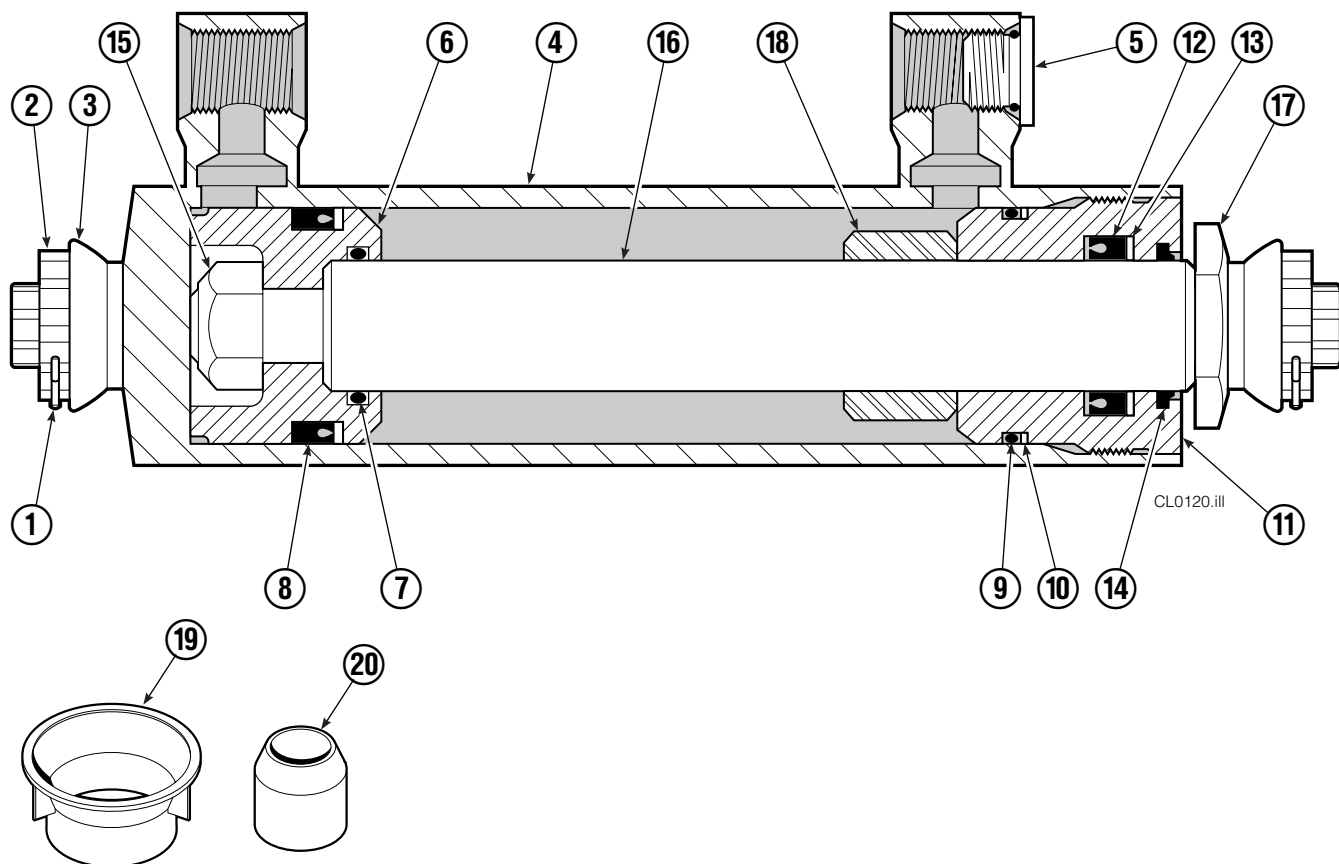

Base Unit Group

CL0962.III

25D							
REF	QTY	PART NO.	DESCRIPTION	REF	QTY	PART NO.	DESCRIPTION
1	2	210436	Hose, 24.75 in.	15	6	773842	Nut, M12
2	2	210449	Hose, 18.25 in.	16	2	768414	Capscrew, M12x65
3	1	675326	Shim Kit ■	17	4	208858	Bearing
4	2	209021	Washer, M10	18	4	667663	Bearing
5	1	601377	Fitting, 8-8	19	4	208857	Bearing
6	2	684594	Capscrew, M10x20	20	1	220996	Mounting Plate - RH
7	2	766646	Capscrew, M10x20	21	1	220997	Mounting Plate - LH
8	2	671570	Cylinder ▲	22	1	221417	Frame - Lower
9	2	768953	Roll Pin - Inner	23	1	669957	Plate
10	2	769009	Roll Pin - Outer	24	1	671545	Bumper - Lower
11	1	221280	Frame - Upper	25	4	202348	Washer, M12
12	8	667910	Washer	26	4	768556	Capscrew, M12x45
13	8	684659	Capscrew, M12x75	27	2	602580	Fitting, 8
14	1	672331	Bumper	28	6	611288	Fitting, 6-8

■ Includes two .015 in. Shims, and eight .020 in. Shims.

▲ See Cylinder page for parts breakdown.

Reference: Base Unit 221485, SK-6390.

Cylinder

25D			
REF	QTY	PART NO.	DESCRIPTION
		671570	Cylinder Assembly
1	2	6510	Cotter Pin ■
2	2	667624	Nut Retainer ■
3	2	667625	Nut ■
4	1	671572	Shell
5	1	602580	Fitting
6	1	558200	Piston
7	1	2716	O-Ring ▲
8	1	662452	Seal ▲
9	1	2785	O-Ring ▲
10	1	615128	Back-Up Ring ▲
11	1	563906	Retainer
12	1	662448	Seal ▲
13	1	638243	Nylon Ring ▲
14	1	636853	Wiper ▲
15	1	667623	Nut
16	1	667623	Rod
17	1	667626	Washer
18	1	—	Spacer
19	1	671047	Seal Loader, Piston ▲
20	1	671051	Seal Loader, Retainer ▲
		668021	Service Kit