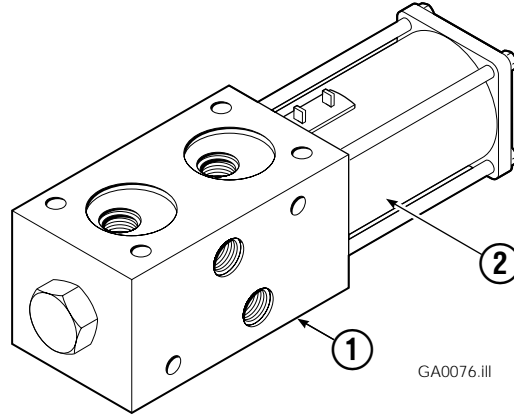

Solenoid Valve

Racine

REF	QTY	PART NO.	DESCRIPTION
1	1	614089	Solenoid Valve - 12V
2	1	665044	Coil - 12V
		685012	Service Kit