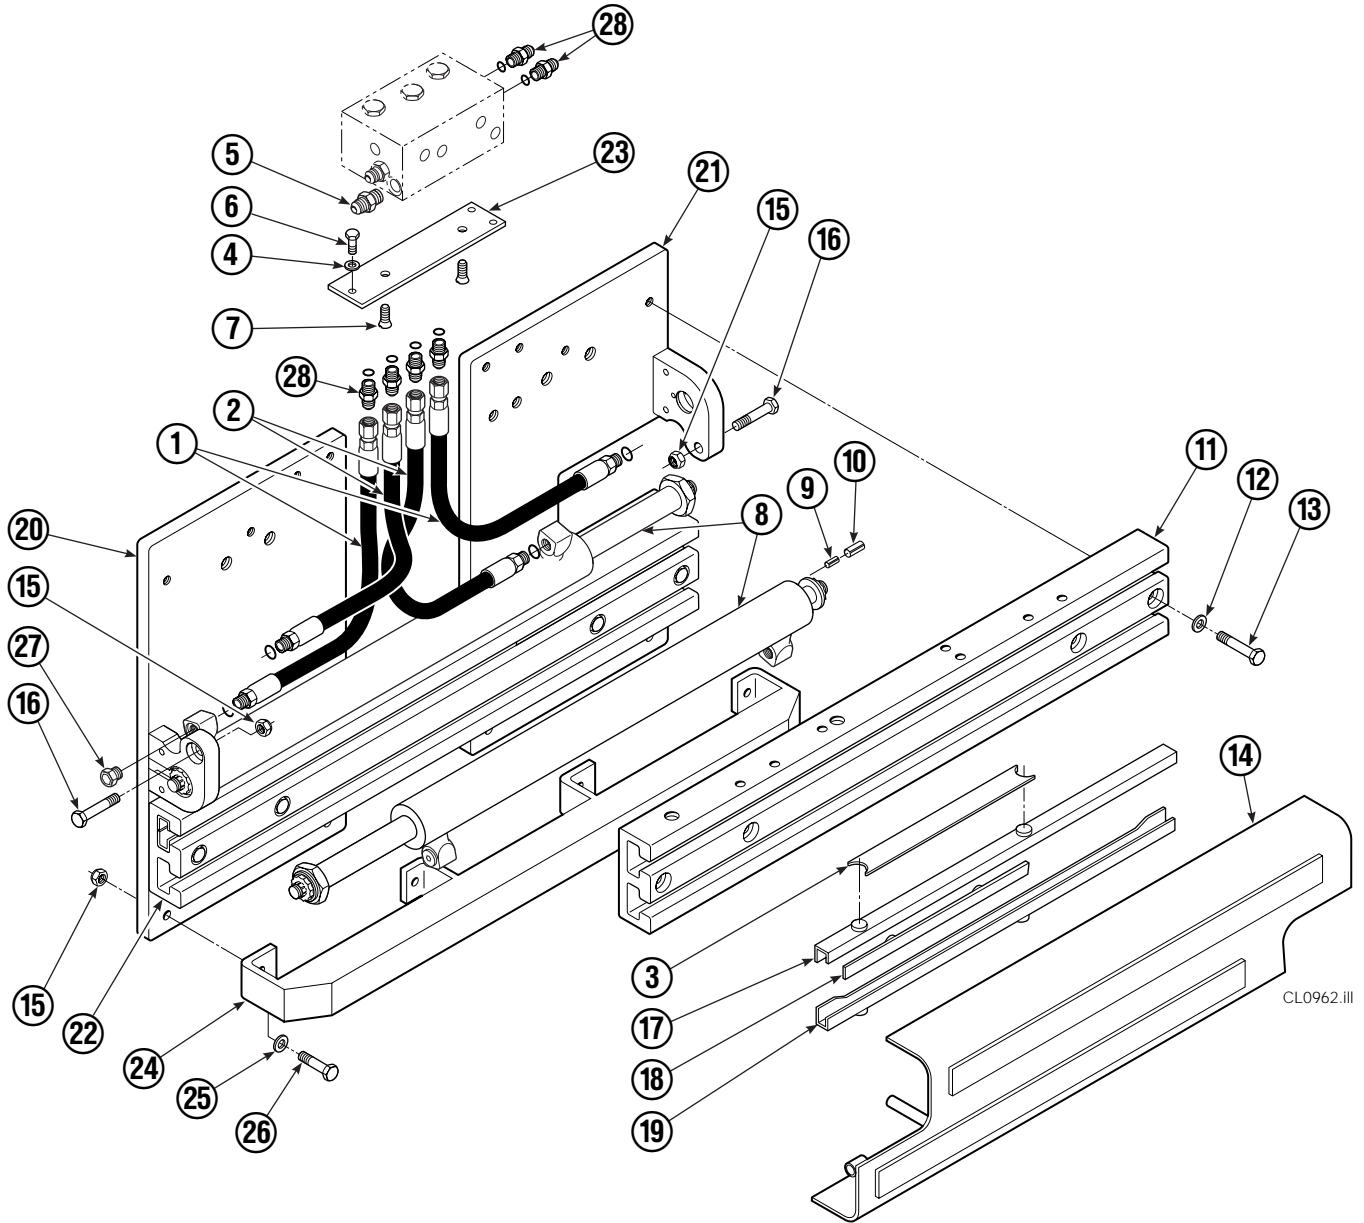

Internet: www.cascorp.com

Safety Decals

REF	QTY	PART NO.	DESCRIPTION
1	1	679150	No Step Decal
2	2	665595	No Hand Hold Decal
3	1	679059	Quick Change Hook Decal

Publications

GA0006.eps

PART NO.	DESCRIPTION
670487	Service Manual
670834	Operators Guide
670488	Installation Instructions
680664	Servicing Cascade Cylinders-VHS
679929	Tool Catalog
673964	Literature Index Order Form

Base Unit Group

CL0962.III

25D							
REF	QTY	PART NO.	DESCRIPTION	REF	QTY	PART NO.	DESCRIPTION
1	2	210436	Hose, 24.75 in.	15	6	773842	Nut, M12
2	2	210449	Hose, 18.25 in.	16	2	768414	Capscrew, M12x65
3	1	675326	Shim Kit ■	17	4	208858	Bearing
4	2	209021	Washer, M10	18	4	667663	Bearing
5	1	601377	Fitting, 8-8	19	4	208857	Bearing
6	2	684594	Capscrew, M10x20	20	1	220996	Mounting Plate - RH
7	2	766646	Capscrew, M10x20	21	1	220997	Mounting Plate - LH
8	2	671570	Cylinder ▲	22	1	221417	Frame - Lower
9	2	768953	Roll Pin - Inner	23	1	669957	Plate
10	2	769009	Roll Pin - Outer	24	1	671545	Bumper - Lower
11	1	221280	Frame - Upper	25	4	202348	Washer, M12
12	8	667910	Washer	26	4	768556	Capscrew, M12x45
13	8	684659	Capscrew, M12x75	27	2	602580	Fitting, 8
14	1	672331	Bumper	28	6	611288	Fitting, 6-8

■ Includes two .015 in. Shims, and eight .020 in. Shims.

▲ See Cylinder page for parts breakdown.

Reference: Base Unit 221485, SK-6390.

Cylinder

25D			
REF	QTY	PART NO.	DESCRIPTION
		671570	Cylinder Assembly
1	2	6510	Cotter Pin ■
2	2	667624	Nut Retainer ■
3	2	667625	Nut ■
4	1	671572	Shell
5	1	602580	Fitting
6	1	558200	Piston
7	1	2716	O-Ring ▲
8	1	662452	Seal ▲
9	1	2785	O-Ring ▲
10	1	615128	Back-Up Ring ▲
11	1	563906	Retainer
12	1	662448	Seal ▲
13	1	638243	Nylon Ring ▲
14	1	636853	Wiper ▲
15	1	667623	Nut
16	1	667623	Rod
17	1	667626	Washer
18	1	—	Spacer
19	1	671047	Seal Loader, Piston ▲
20	1	671051	Seal Loader, Retainer ▲
		668021	Service Kit