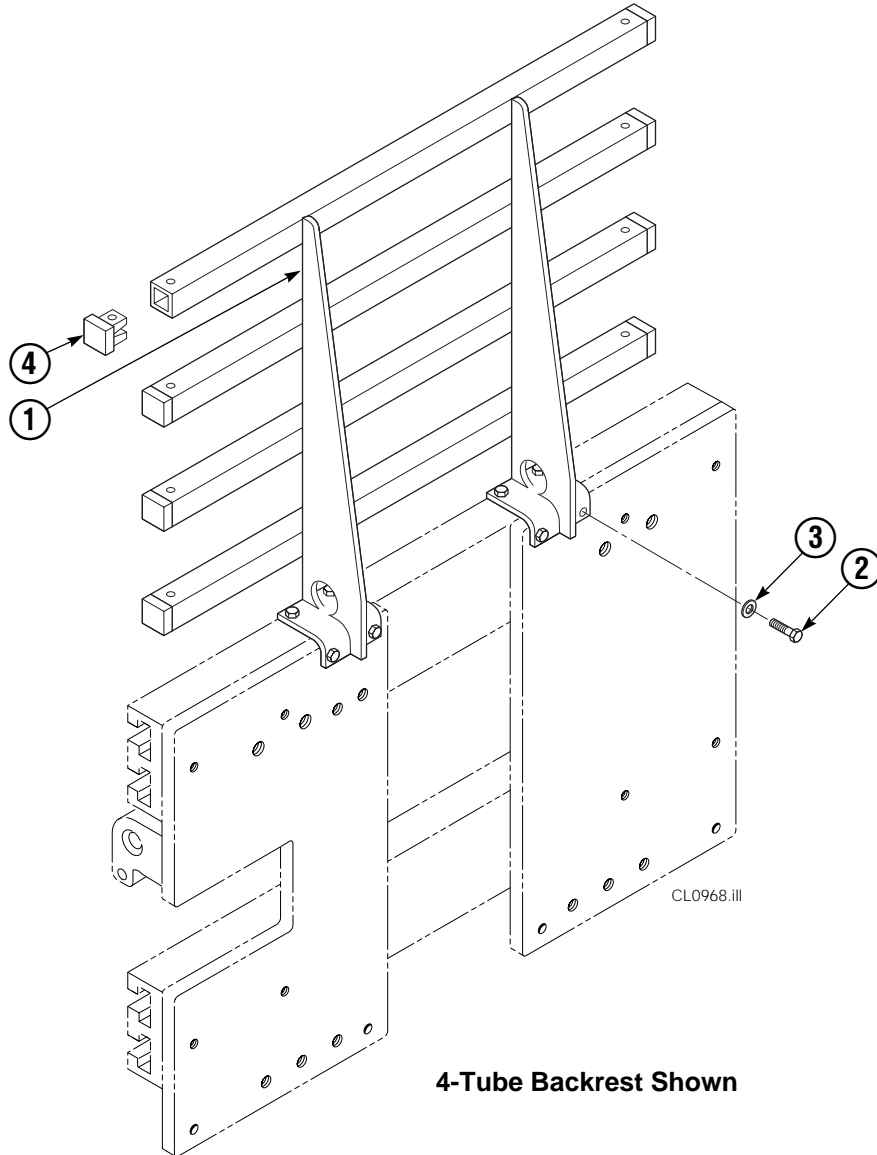

Backrest Group

25D			
REF	QTY	PART NO.	DESCRIPTION
		221577	Backrest Group
1	1	669897	Backrest
2	8	768810	Capscrew, M10x30
3	8	667910	Washer, M10
4	8	674356	Tube End

Reference: SK-6390.