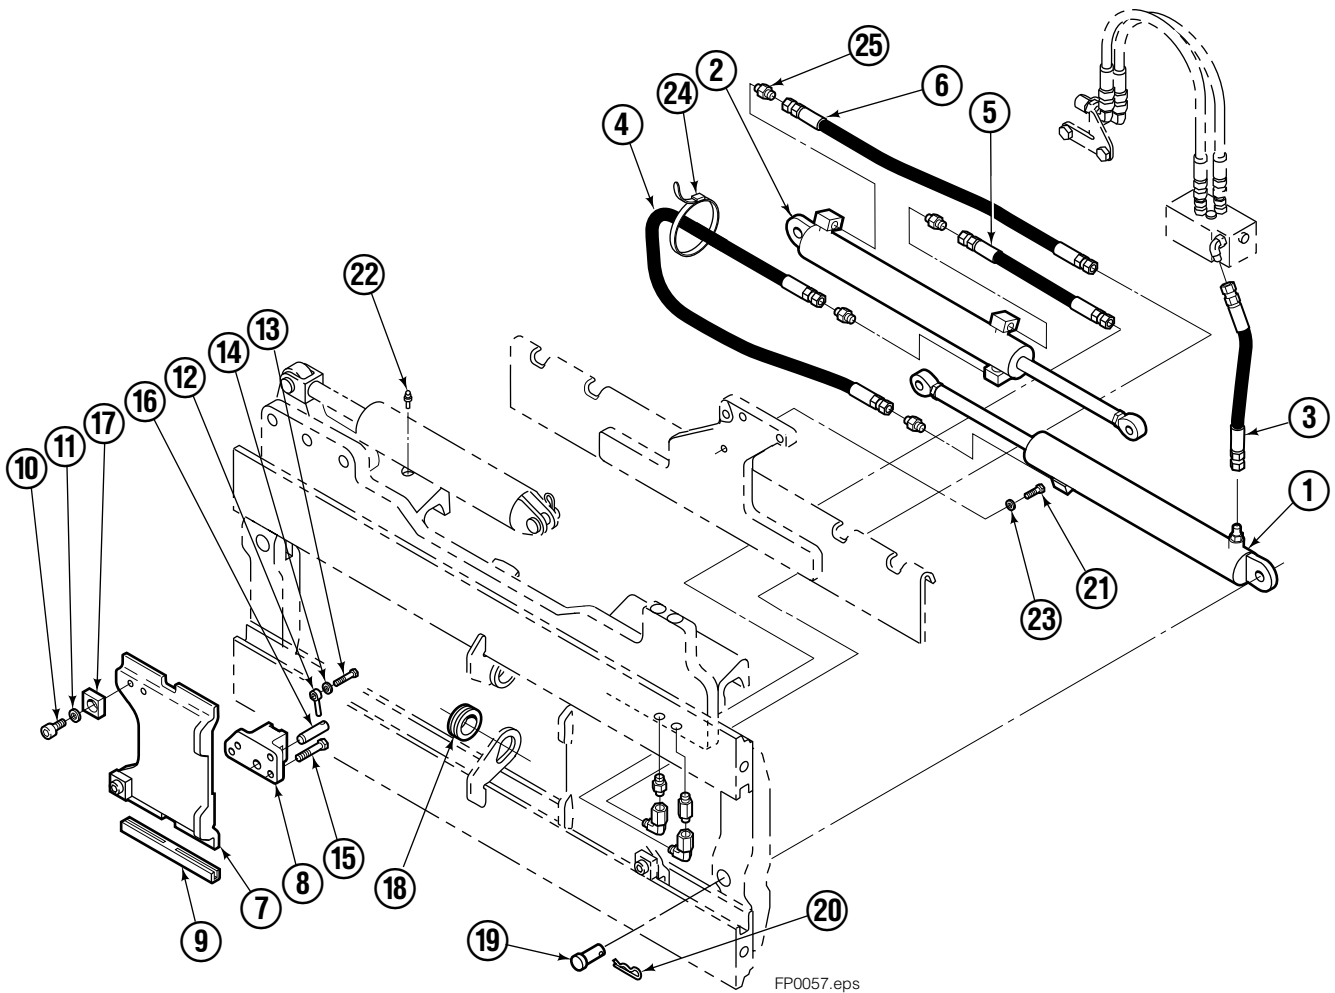

Safety Decals

FP0033.eps

Mounting Group Non-Sideshifting

Reference:
BC-106
SK-6042

100F							
REF	QTY	PART NO.	DESCRIPTION	REF	QTY	PART NO.	DESCRIPTION
		209457●	Non-Sideshifting Mounting-41" ■	3	2	672018	Upper Bearing
		209458●	Non-Sideshifting Mounting-49" ■	4	2	204186	Lower Hook
		209459●	Non-Sideshifting Mounting-61" ■	5	4	766154	Capscrew, M16x2,0x40-8.8
1	1	209384	Frame-41" ■	6	4	667225	Washer
1	1	209385	Frame-49" ■	7	4	678990	Nut
1	1	209386	Frame-61" ■	8	2	208350	Lower Bearing
2	1	209401	Anchor Bracket-41" ■				
2	1	209402	Anchor Bracket-49" ■				
2	1	209403	Anchor Bracket-61" ■				

- Carriage width.
- Includes items 2 through 9.

Hydraulic/Fork Group

Reference:
BC-106
SK-6042

100F							
REF	QTY	PART NO.	DESCRIPTION	REF	QTY	PART NO.	DESCRIPTION
		●209464	Hydraulic Group-41" ■	13	2	763169	Capscrew
		□209502	Fork Group	14	2	680217	Lockwasher
◆1	1	209486	Cylinder Assembly L. H. 41" ■	15	8	681370	Capscrew
▼2	1	209493	Cylinder Assembly R. H. 41" ■	16	2	209308	Pin
3	1	209514	Hose-41" ■	17	4	209306	Block
4	1	209521	Hose-41" ■	18	2	209305	Grommet
5	1	209528	Hose	19	2	661675	Clevis Pin
6	1	209529	Hose-41" ■	20	2	672726	Hairpin Cotter
7	2	209391	Fork Carrier	21	1	763022	Capscrew
8	2	209280	Lug	22	2	7403	Grease Fitting
9	4	209303	Bearing	23	1	681238	Lockwasher
10	4	768838	Capscrew	24	1	200008	Cable Tie
11	4	678992	Lockwasher	25	5	604511	Fitting, 6-6
12	2	206923	Eyebolt				

■ Carriage width.

● Included in Service Kit 564453.

Right Hand Cylinder

100F

REF	QTY	PART NO.	DESCRIPTION
		209493	Cylinder Assembly-41" ■
1	1	564500	Shell-41" ■
2	1	564493	Rod-41" ■
3	1	564451	Retainer
4	1	562056	Piston
5	1	564452	Rod End
6	1	5721	Nut
● 7	1	564408	Rod Wiper
● 8	1	564406	Rod Seal
● 9	1	562127	O-Ring
● 10	1	563388	Back-up Ring
● 11	1	563278	O-Ring
● 12	1	564141	Piston Seal
13	1	678019	Piston Nut
14	1	562942	Retaining Ring
15	1	562951	Snap Ring
		564453	Service Kit