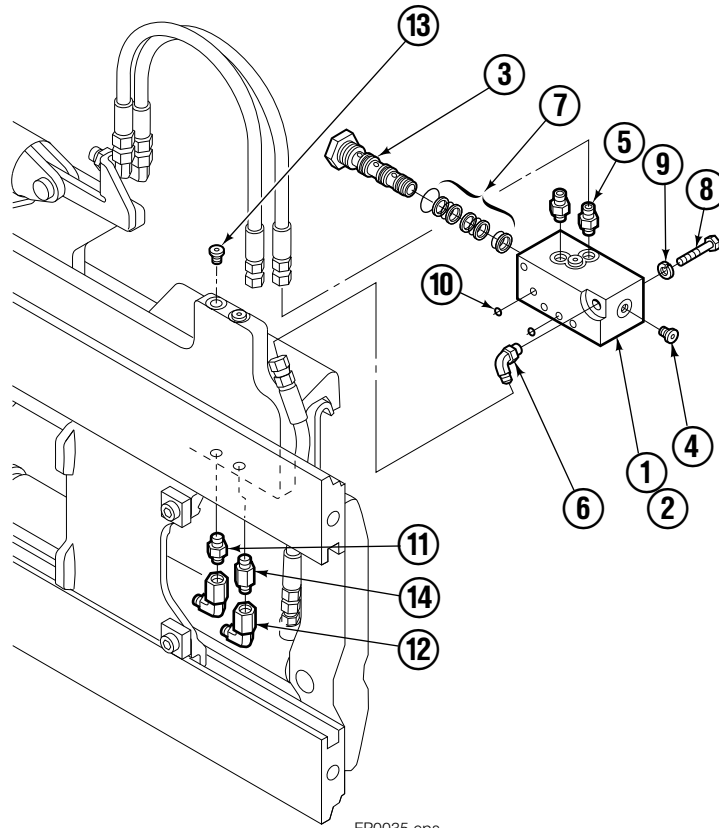

- Carriage width.
- Includes items 2 through 9.

Hydraulic/Fork Group

Reference:
BC-106
SK-6042

100F							
REF	QTY	PART NO.	DESCRIPTION	REF	QTY	PART NO.	DESCRIPTION
		●209464	Hydraulic Group-41" ■	13	2	763169	Capscrew
		□209502	Fork Group	14	2	680217	Lockwasher
◆1	1	209486	Cylinder Assembly L. H. 41" ■	15	8	681370	Capscrew
▼2	1	209493	Cylinder Assembly R. H. 41" ■	16	2	209308	Pin
3	1	209514	Hose-41" ■	17	4	209306	Block
4	1	209521	Hose-41" ■	18	2	209305	Grommet
5	1	209528	Hose	19	2	661675	Clevis Pin
6	1	209529	Hose-41" ■	20	2	672726	Hairpin Cotter
7	2	209391	Fork Carrier	21	1	763022	Capscrew
8	2	209280	Lug	22	2	7403	Grease Fitting
9	4	209303	Bearing	23	1	681238	Lockwasher
10	4	768838	Capscrew	24	1	200008	Cable Tie
11	4	678992	Lockwasher	25	5	604511	Fitting, 6-6
12	2	206923	Eyebolt				

■ Carriage width.

● Included in Service Kit 564453.

Right Hand Cylinder

100F

REF	QTY	PART NO.	DESCRIPTION
		209493	Cylinder Assembly-41" ■
1	1	564500	Shell-41" ■
2	1	564493	Rod-41" ■
3	1	564451	Retainer
4	1	562056	Piston
5	1	564452	Rod End
6	1	5721	Nut
● 7	1	564408	Rod Wiper
● 8	1	564406	Rod Seal
● 9	1	562127	O-Ring
● 10	1	563388	Back-up Ring
● 11	1	563278	O-Ring
● 12	1	564141	Piston Seal
13	1	678019	Piston Nut
14	1	562942	Retaining Ring
15	1	562951	Snap Ring
		564453	Service Kit

- Carriage width.
- Included in Service Kit 564453.

Flow Divider Group

100F			
REF	QTY	PART NO.	DESCRIPTION
		209504	Flow Divider Group
1	1	■ 209310	Valve
2	1	209311	Valve Body
3	1	201527	Cartridge-Combiner
4	2	663694	Fitting, 3
5	2	604511	Fitting, 6-6
6	1	601676	Fitting, 6-6
7	1	679992	Service Kit
8	3	685105	Capscrew
9	3	678993	Lockwasher
10	2	207300	O-Ring
11	1	604511	Fitting, 6-6
12	2	2680	Fitting, 6-6
13	2	604510	Fitting, 6
14	1	605743	Fitting, 6-6