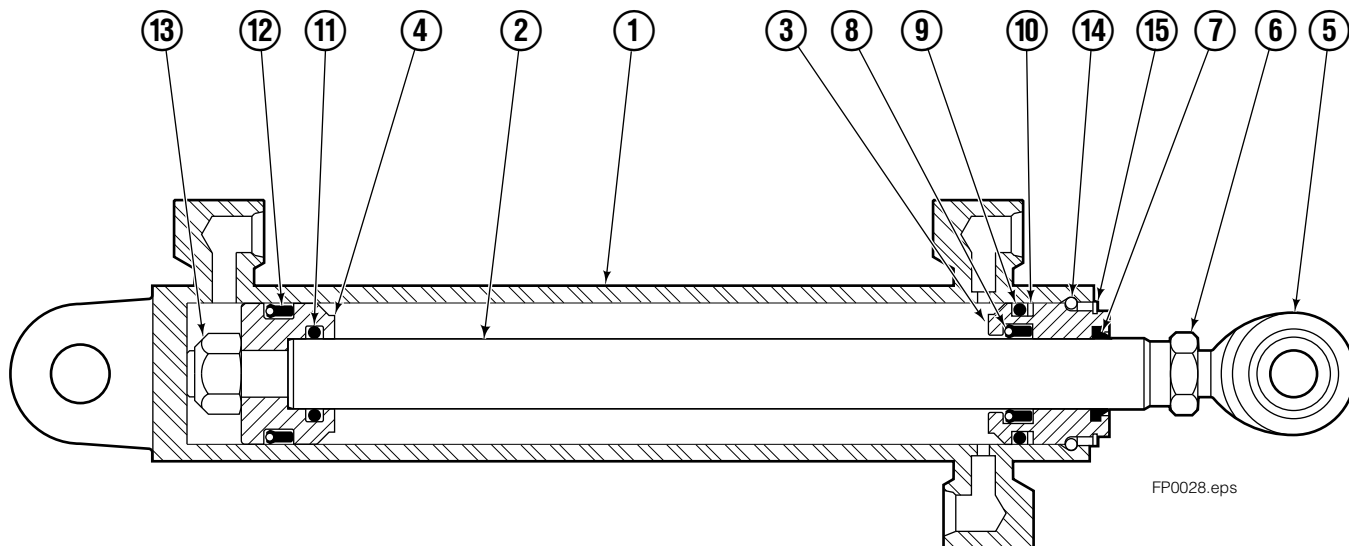

- Carriage width.
- Includes items 2 through 9.

Hydraulic/Fork Group

Reference:
BC-106
SK-6042

100F							
REF	QTY	PART NO.	DESCRIPTION	REF	QTY	PART NO.	DESCRIPTION
		●209464	Hydraulic Group-41" ■	13	2	763169	Capscrew
		□209502	Fork Group	14	2	680217	Lockwasher
◆1	1	209486	Cylinder Assembly L. H. 41" ■	15	8	681370	Capscrew
▼2	1	209493	Cylinder Assembly R. H. 41" ■	16	2	209308	Pin
3	1	209514	Hose-41" ■	17	4	209306	Block
4	1	209521	Hose-41" ■	18	2	209305	Grommet
5	1	209528	Hose	19	2	661675	Clevis Pin
6	1	209529	Hose-41" ■	20	2	672726	Hairpin Cotter
7	2	209391	Fork Carrier	21	1	763022	Capscrew
8	2	209280	Lug	22	2	7403	Grease Fitting
9	4	209303	Bearing	23	1	681238	Lockwasher
10	4	768838	Capscrew	24	1	200008	Cable Tie
11	4	678992	Lockwasher	25	5	604511	Fitting, 6-6
12	2	206923	Eyebolt				

Left Hand Cylinder

FP0041.eps

100F

REF	QTY	PART NO.	DESCRIPTION
		209486	Cylinder Assembly-41"■
1	1	564486	Shell-41"■
2	1	564493	Rod-41"■
3	1	564451	Retainer
4	1	562056	Piston
5	1	564452	Rod End
6	1	5721	Nut
● 7	1	564408	Rod Wiper
● 8	1	564406	Rod Seal
● 9	1	562127	O-Ring
● 10	1	563388	Back-up Ring
● 11	1	563278	O-Ring
● 12	1	564141	Piston Seal
13	1	678019	Piston Nut
14	1	562942	Retaining Ring
15	1	562951	Snap Ring
		564453	Service Kit

■ Carriage width.

● Included in Service Kit 564453.

Right Hand Cylinder

100F

REF	QTY	PART NO.	DESCRIPTION
		209493	Cylinder Assembly-41" ■
1	1	564500	Shell-41" ■
2	1	564493	Rod-41" ■
3	1	564451	Retainer
4	1	562056	Piston
5	1	564452	Rod End
6	1	5721	Nut
● 7	1	564408	Rod Wiper
● 8	1	564406	Rod Seal
● 9	1	562127	O-Ring
● 10	1	563388	Back-up Ring
● 11	1	563278	O-Ring
● 12	1	564141	Piston Seal
13	1	678019	Piston Nut
14	1	562942	Retaining Ring
15	1	562951	Snap Ring
		564453	Service Kit