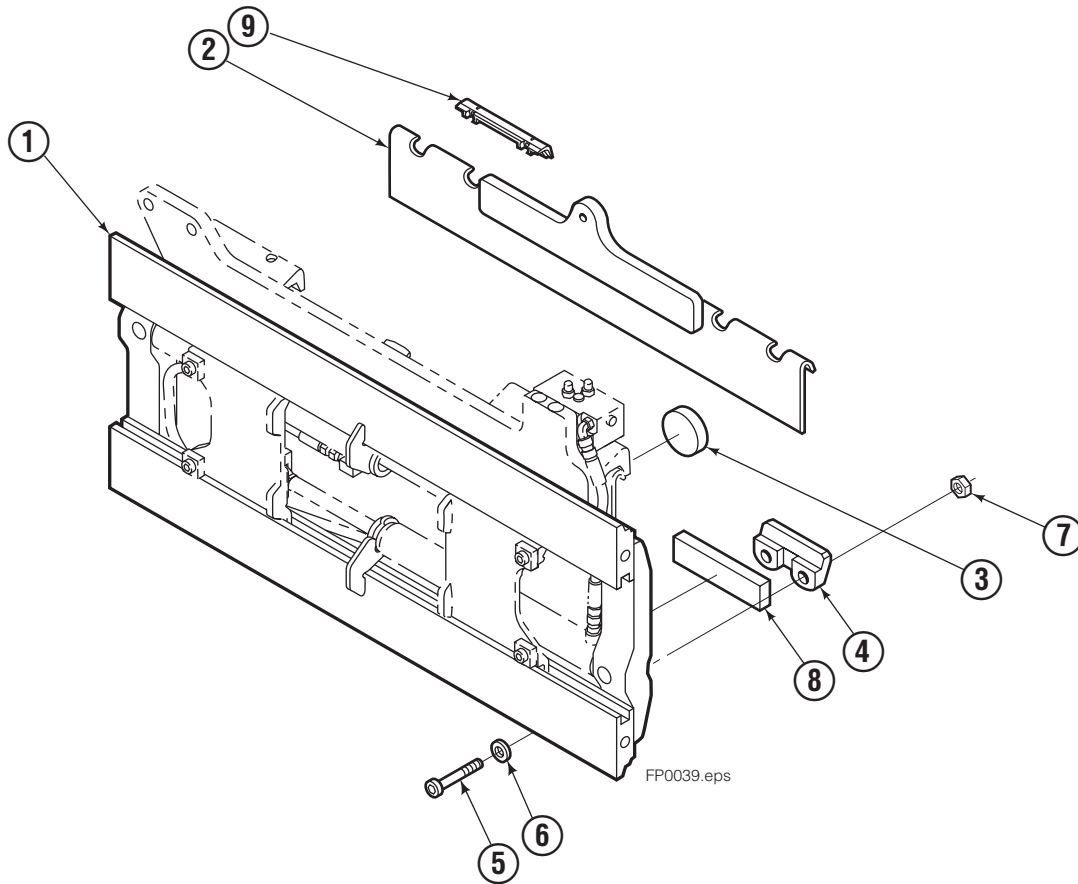

Safety Decals

FP0033.eps

Mounting Group Non-Sideshifting

Reference:
BC-106
SK-6042

100F							
REF	QTY	PART NO.	DESCRIPTION	REF	QTY	PART NO.	DESCRIPTION
		209457●	Non-Sideshifting Mounting-41" ■	3	2	672018	Upper Bearing
		209458●	Non-Sideshifting Mounting-49" ■	4	2	204186	Lower Hook
		209459●	Non-Sideshifting Mounting-61" ■	5	4	766154	Capscrew, M16x2,0x40-8.8
1	1	209384	Frame-41" ■	6	4	667225	Washer
1	1	209385	Frame-49" ■	7	4	678990	Nut
1	1	209386	Frame-61" ■	8	2	208350	Lower Bearing
2	1	209401	Anchor Bracket-41" ■				
2	1	209402	Anchor Bracket-49" ■				
2	1	209403	Anchor Bracket-61" ■				

- Carriage width.
- Includes items 2 through 9.

Hydraulic/Fork Group

Reference:
BC-106
SK-6042

100F							
REF	QTY	PART NO.	DESCRIPTION	REF	QTY	PART NO.	DESCRIPTION
		●209464	Hydraulic Group-41" ■	13	2	763169	Capscrew
		□209502	Fork Group	14	2	680217	Lockwasher
◆1	1	209486	Cylinder Assembly L. H. 41" ■	15	8	681370	Capscrew
▼2	1	209493	Cylinder Assembly R. H. 41" ■	16	2	209308	Pin
3	1	209514	Hose-41" ■	17	4	209306	Block
4	1	209521	Hose-41" ■	18	2	209305	Grommet
5	1	209528	Hose	19	2	661675	Clevis Pin
6	1	209529	Hose-41" ■	20	2	672726	Hairpin Cotter
7	2	209391	Fork Carrier	21	1	763022	Capscrew
8	2	209280	Lug	22	2	7403	Grease Fitting
9	4	209303	Bearing	23	1	681238	Lockwasher
10	4	768838	Capscrew	24	1	200008	Cable Tie
11	4	678992	Lockwasher	25	5	604511	Fitting, 6-6
12	2	206923	Eyebolt				