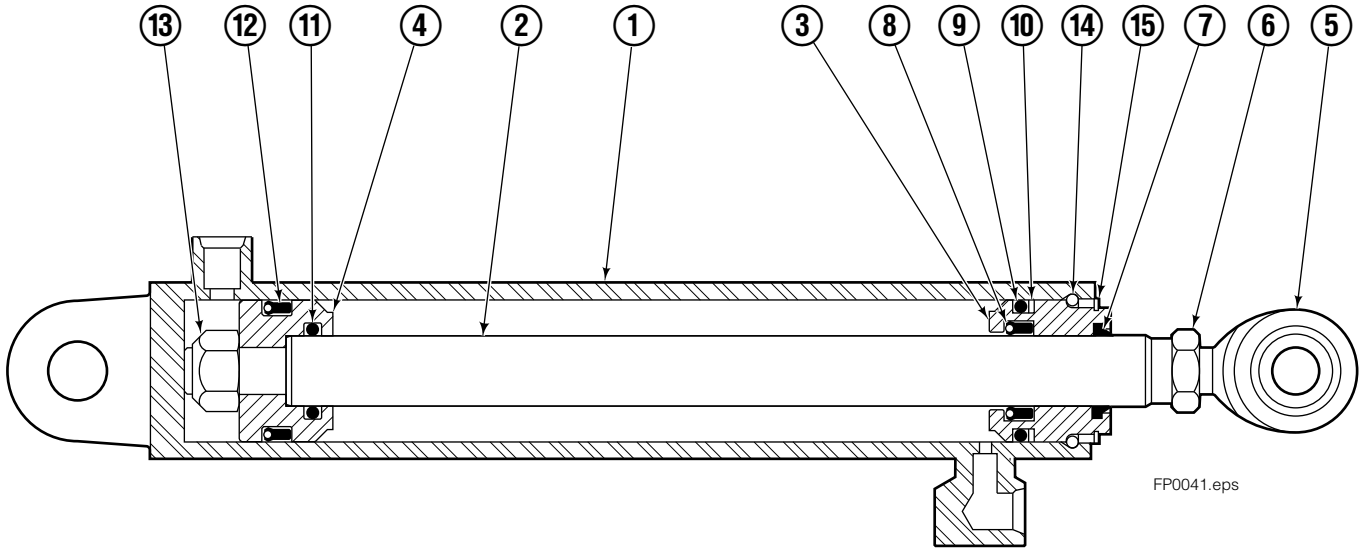

Left Hand Cylinder

FP0041.eps

100F

REF	QTY	PART NO.	DESCRIPTION
		209486	Cylinder Assembly-41"■
1	1	564486	Shell-41"■
2	1	564493	Rod-41"■
3	1	564451	Retainer
4	1	562056	Piston
5	1	564452	Rod End
6	1	5721	Nut
● 7	1	564408	Rod Wiper
● 8	1	564406	Rod Seal
● 9	1	562127	O-Ring
● 10	1	563388	Back-up Ring
● 11	1	563278	O-Ring
● 12	1	564141	Piston Seal
13	1	678019	Piston Nut
14	1	562942	Retaining Ring
15	1	562951	Snap Ring
		564453	Service Kit

■ Carriage width.

● Included in Service Kit 564453.