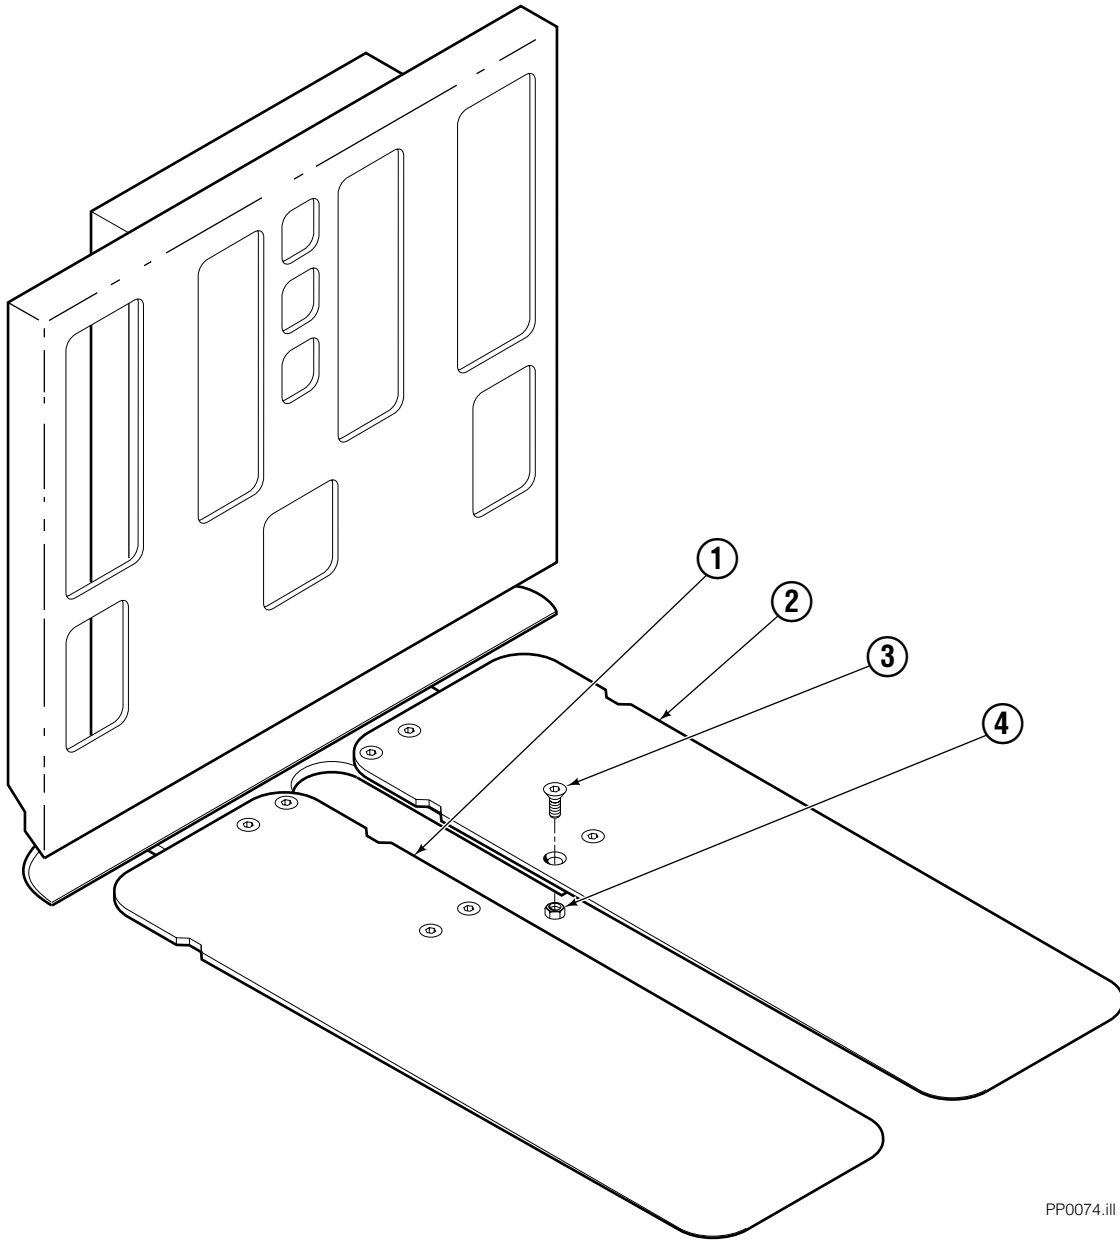

Decals

35E/45E Sheet-Sav

Decals

35E/45E QFM™ Sheet-Sav

Platens

PP0074.iii

NOTE: Usable platen lengths are determined by measuring platen from end to end.

REF	QTY	PART NO.	DESCRIPTION
		683208	Platen Group
1	1	683210	Platen R. H.
2	1	683209	Platen L. H.
3	8	768705	Capscrew
4	8	773842	Nut