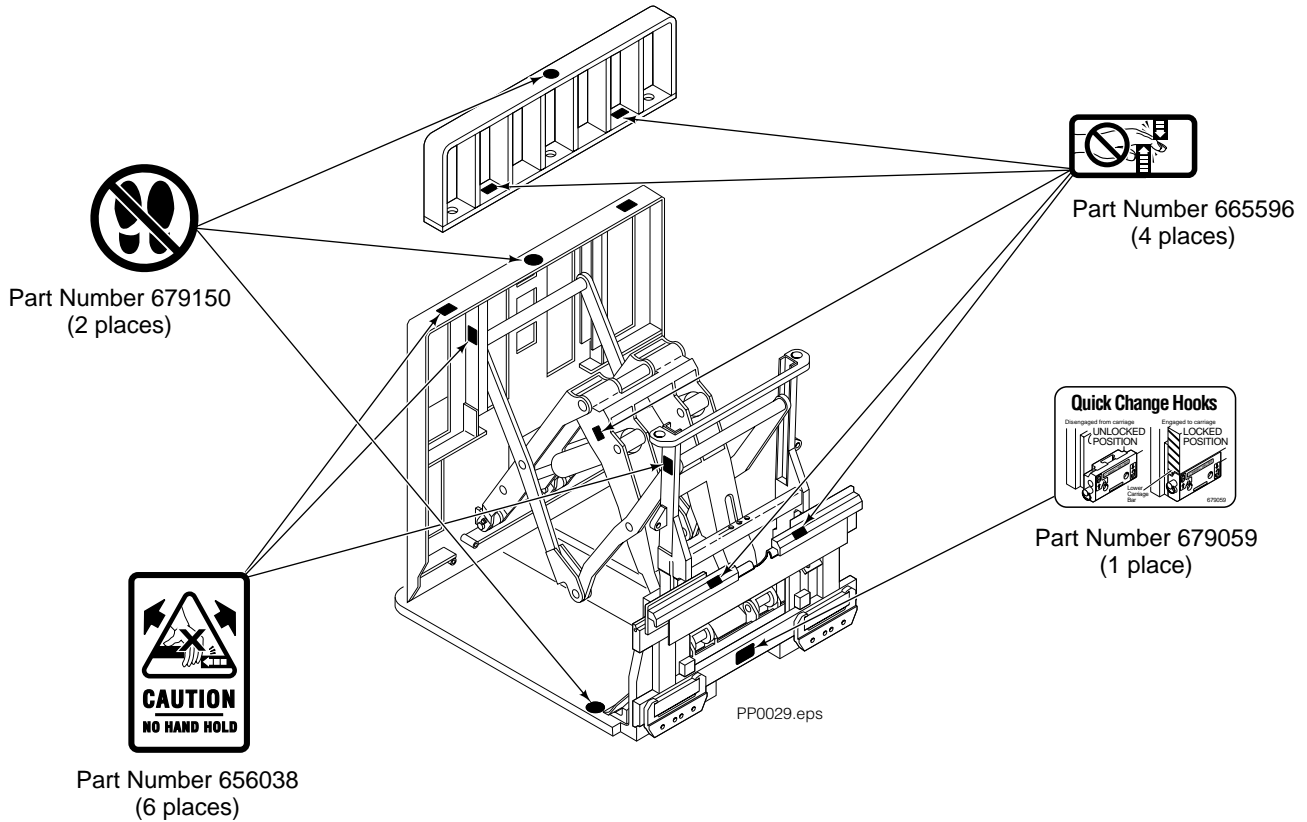

Decals

35E/45E Sheet-Sav

Decals

35E/45E QFM™ Sheet-Sav

Platens

PP0074.iii

NOTE: Usable platen lengths are determined by measuring platen from end to end.

REF	QTY	PART NO.	DESCRIPTION
		683208	Platen Group
1	1	683210	Platen R. H.
2	1	683209	Platen L. H.
3	8	768705	Capscrew
4	8	773842	Nut

■ See Valve page for parts breakdown.

Valve Load Push

35E/45E			
REF	QTY	PART NO.	DESCRIPTION
		688384	Valve Assembly
1	1	688385	Body
2	1	687224	Relief Valve
3	2	663694	Fitting, 3

Faceplate Group Push

PP0075.ill