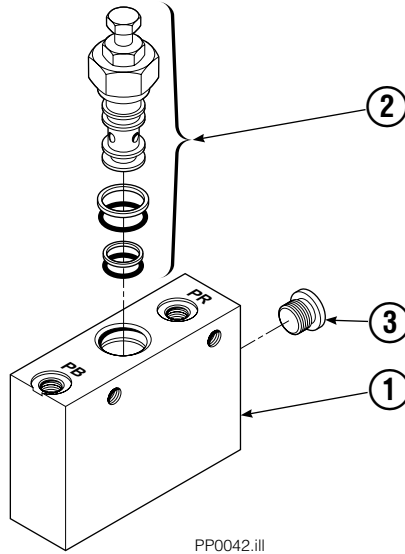

- Quantity as required.
- Included in Bushing Service Kit 205075.

Cylinder

REF	QTY	PART NO.	DESCRIPTION
		582636	Cylinder Assembly
1	1	—	Spacer
2	1	564159	■ Seal
3	1	7348	Snap Ring
4	1	564161	Piston
5	1	562717	Shell
6	1	558626	Rod
7	1	662448	■ Seal
8	1	2787	■ O-Ring
9	1	615130	■ Back-Up Ring
10	1	558628	Retainer
11	1	636853	■ Wiper
12	4	559697	Bearing
13	1	559698	Spacer
14	1	678019	Nut
15	1	671048	■ Seal Loader Kit

■ Included in Service Kit 562339.

Reference: S-3424.

Hydraulic Group

PP0035.ill

35E/45E			
REF	QTY	PART NO.	DESCRIPTION
		688383	Hydraulic Group ITA III
1	1	200649	Tube
2	2	683173	Hose
3	1	2375	Fitting, 6-6
4	1	688384	■ Valve
5	2	765329	Capscrew, M8x1.25x20-8.8
6	2	685981	Hose ITA II
7	4	605235	Fitting 5-6
8	6	604511	Fitting, 6-6
9	1	200647	Tube
10	2	604510	Plug, 6
11	1	200648	Tube

■ See Valve page for parts breakdown.

Valve Load Push

35E/45E			
REF	QTY	PART NO.	DESCRIPTION
		688384	Valve Assembly
1	1	688385	Body
2	1	687224	Relief Valve
3	2	663694	Fitting, 3

Faceplate Group Push

PP0075.ill

REF	QTY	PART NO.	DESCRIPTION
		205057	Faceplate Group 40"x40" ■
1	1	204636	Faceplate 40"x40" ■

■ Width x height.

Do you have questions you need answered right now? Call your nearest Cascade Parts Department. Visit us online at www.cascorp.com