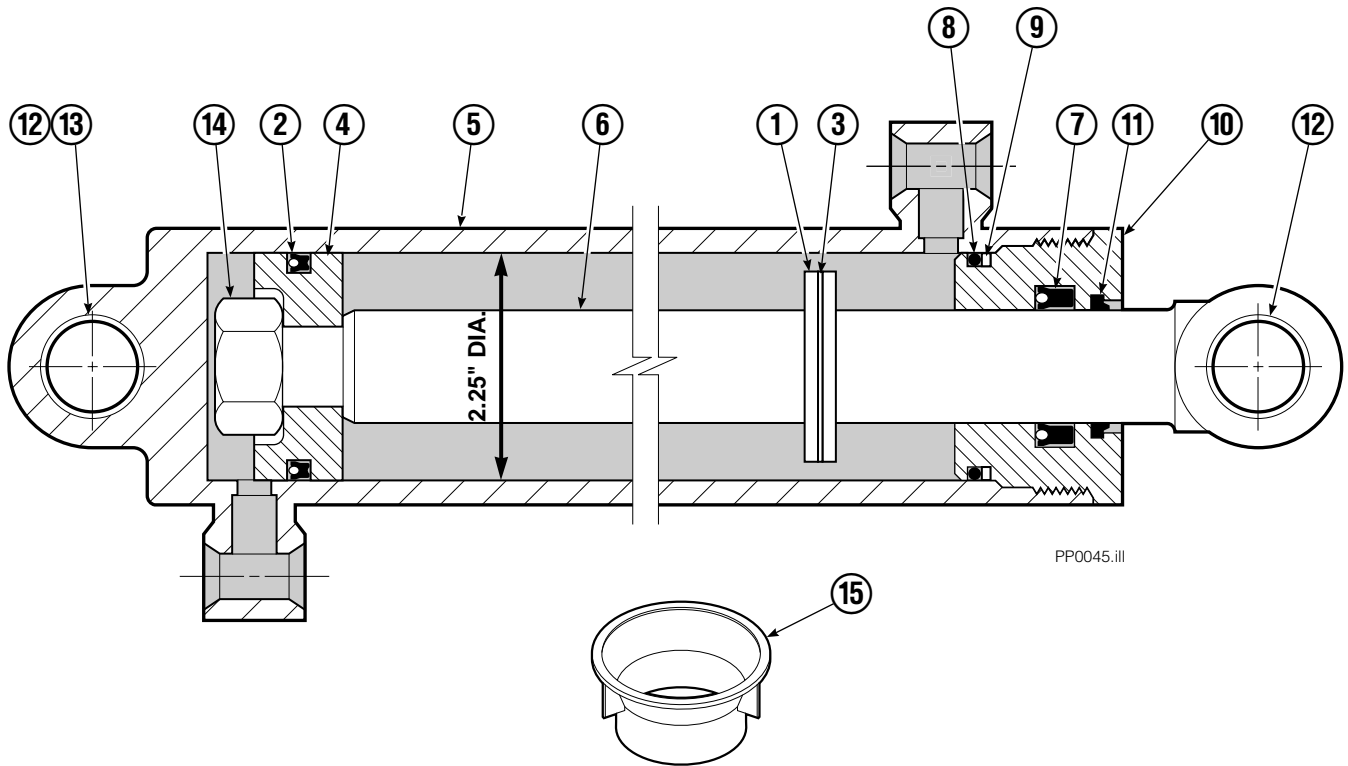

Decals

35E/45E Sheet-Sav

Decals

35E/45E QFM™ Sheet-Sav

Platens

PP0074.iii

NOTE: Usable platen lengths are determined by measuring platen from end to end.

REF	QTY	PART NO.	DESCRIPTION
		683208	Platen Group
1	1	683210	Platen R. H.
2	1	683209	Platen L. H.
3	8	768705	Capscrew
4	8	773842	Nut

Mechanism Group

PP0086.ill

Mechanism Group

35E/45E			
REF	QTY	PART NO.	DESCRIPTION
		204644	Mechanism Group
1	1	204691	Arm-Inner Secondary R. H.
2	1	204692	Arm-Secondary Outer R. H.
3	4	683154	■ Bushing
4	●	683161	Shim (.030)
5	●	683162	Shim (.060)
6	4	205070	Roller
7	●	683163	Shim (.030)
8	●	683164	Shim (.060)
9	4	683155	■ Bushing
10	1	682821	Pin
11	15	6229	Washer
12	2	685661	Capscrew
13	15	682999	Eye-Pin
14	2	682822	Pin-Head
15	2	205065	Pin
16	6	683153	■ Bushing
17	●	204532	Shim (.12)
18	2	204694	Arm-Outer Primary
19	4	204533	Pin-Frame
20	4	204535	■ Bushing
21	4	204695	Pin
22	1	204604	Arm-Inner Primary
23	1	204693	Arm-Secondary Outer L. H.
24	1	204690	Arm-Inner Secondary L. H.
25	2	204696	Pin-Outer
26	2	682823	Pin-Rod
27	2	683165	Spacer
28	13	767961	Capscrew

- Quantity as required.
- Included in Bushing Service Kit 205075.

Cylinder

REF	QTY	PART NO.	DESCRIPTION
		582636	Cylinder Assembly
1	1	—	Spacer
2	1	564159	■ Seal
3	1	7348	Snap Ring
4	1	564161	Piston
5	1	562717	Shell
6	1	558626	Rod
7	1	662448	■ Seal
8	1	2787	■ O-Ring
9	1	615130	■ Back-Up Ring
10	1	558628	Retainer
11	1	636853	■ Wiper
12	4	559697	Bearing
13	1	559698	Spacer
14	1	678019	Nut
15	1	671048	■ Seal Loader Kit

■ Included in Service Kit 562339.

Reference: S-3424.

Hydraulic Group

PP0035.ill

35E/45E			
REF	QTY	PART NO.	DESCRIPTION
		688383	Hydraulic Group ITA III
1	1	200649	Tube
2	2	683173	Hose
3	1	2375	Fitting, 6-6
4	1	688384	■ Valve
5	2	765329	Capscrew, M8x1.25x20-8.8
6	2	685981	Hose ITA II
7	4	605235	Fitting 5-6
8	6	604511	Fitting, 6-6
9	1	200647	Tube
10	2	604510	Plug, 6
11	1	200648	Tube