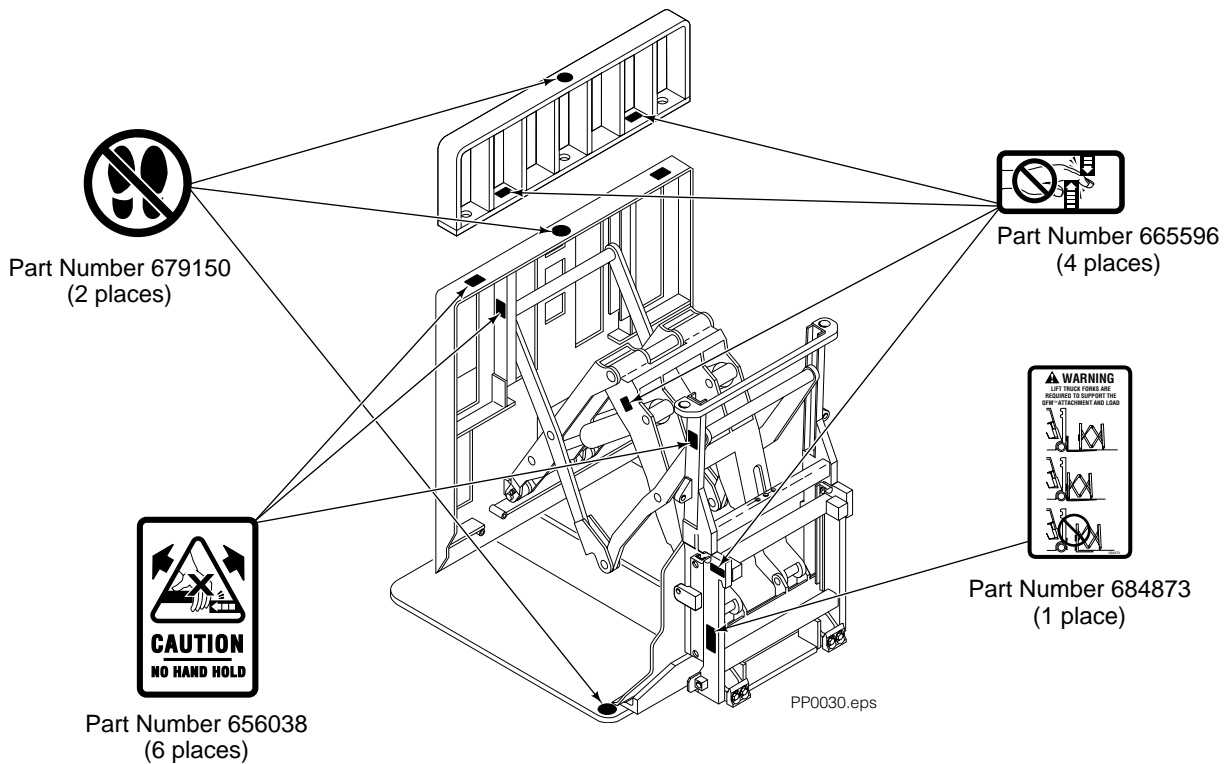

Decals

35E/45E Sheet-Sav

Decals

35E/45E QFM™ Sheet-Sav

Platens

PP0074.iii

NOTE: Usable platen lengths are determined by measuring platen from end to end.

REF	QTY	PART NO.	DESCRIPTION
		683208	Platen Group
1	1	683210	Platen R. H.
2	1	683209	Platen L. H.
3	8	768705	Capscrew
4	8	773842	Nut