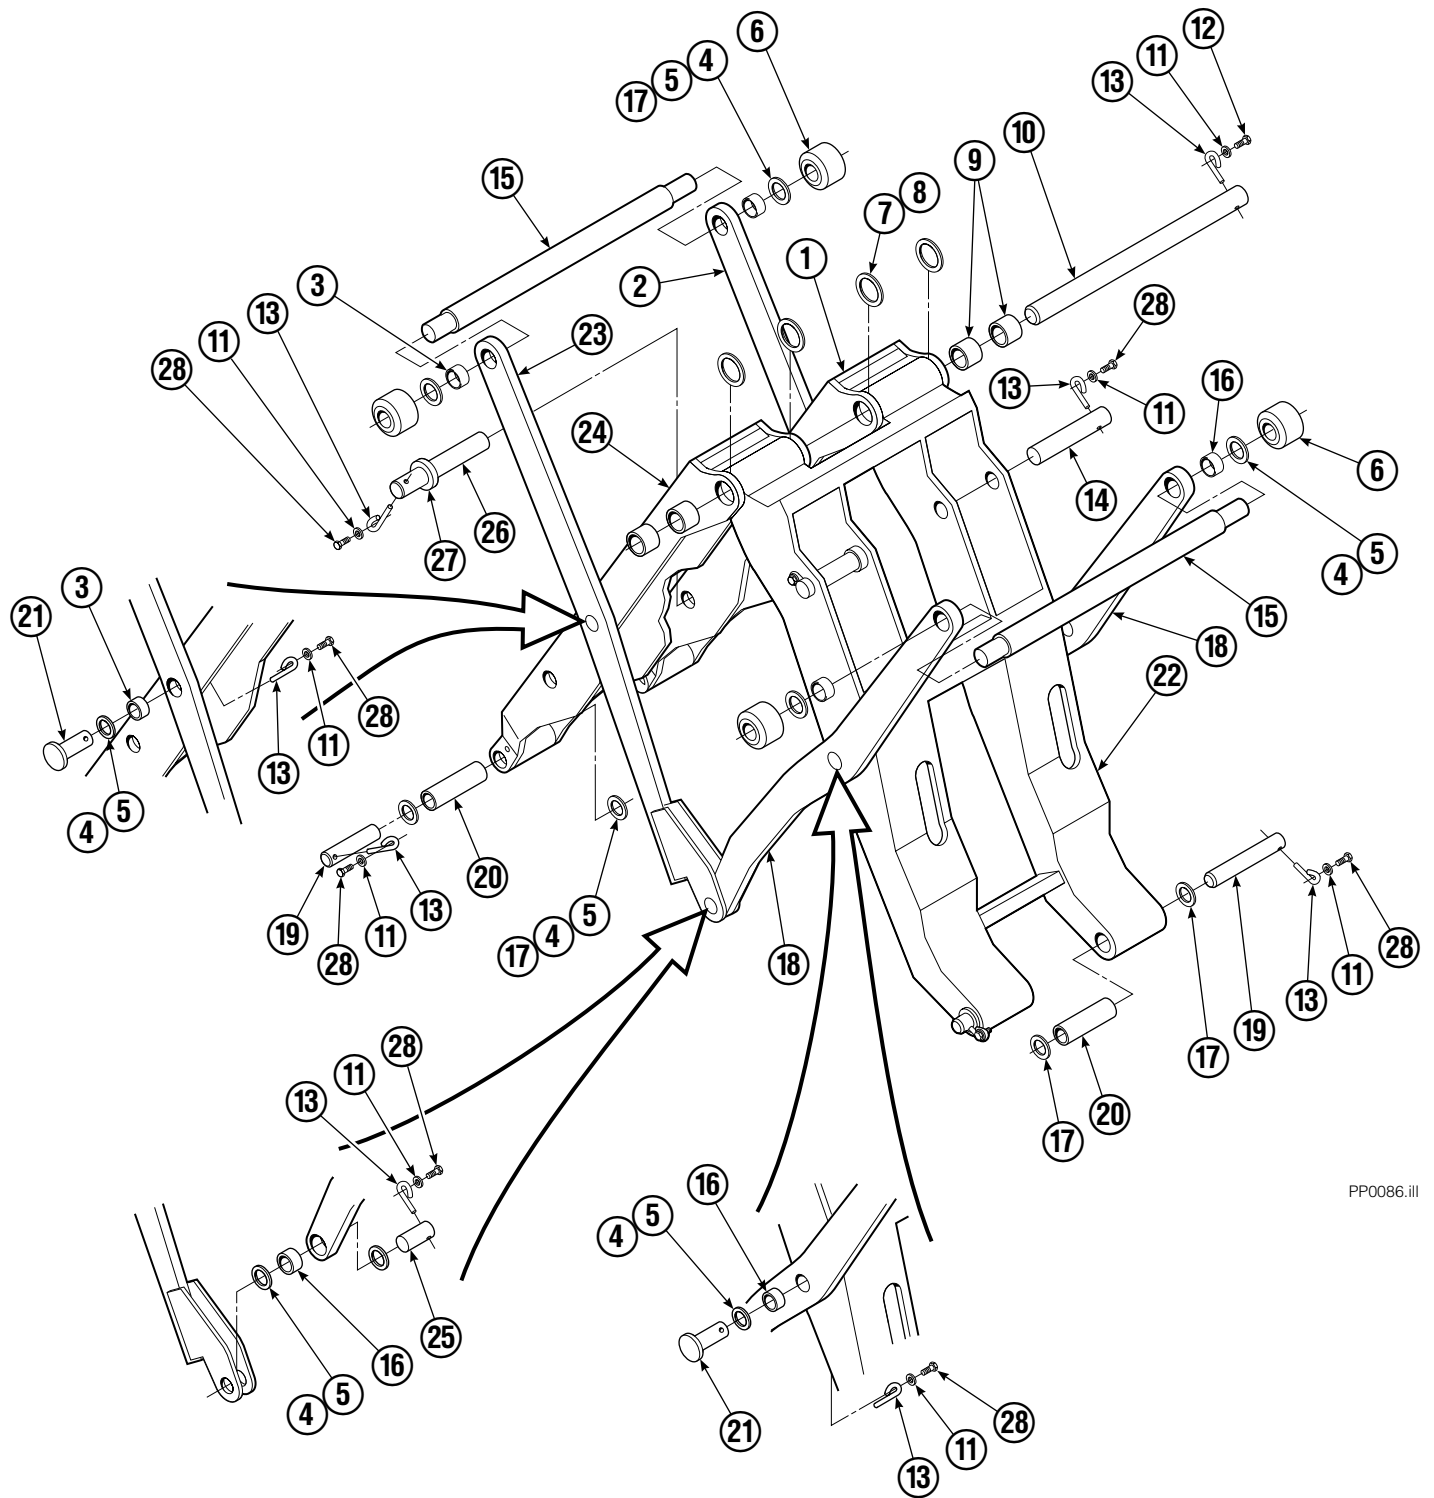

Mechanism Group

PP0086.ill

Mechanism Group

35E/45E			
REF	QTY	PART NO.	DESCRIPTION
		204644	Mechanism Group
1	1	204691	Arm-Inner Secondary R. H.
2	1	204692	Arm-Secondary Outer R. H.
3	4	683154	■ Bushing
4	●	683161	Shim (.030)
5	●	683162	Shim (.060)
6	4	205070	Roller
7	●	683163	Shim (.030)
8	●	683164	Shim (.060)
9	4	683155	■ Bushing
10	1	682821	Pin
11	15	6229	Washer
12	2	685661	Capscrew
13	15	682999	Eye-Pin
14	2	682822	Pin-Head
15	2	205065	Pin
16	6	683153	■ Bushing
17	●	204532	Shim (.12)
18	2	204694	Arm-Outer Primary
19	4	204533	Pin-Frame
20	4	204535	■ Bushing
21	4	204695	Pin
22	1	204604	Arm-Inner Primary
23	1	204693	Arm-Secondary Outer L. H.
24	1	204690	Arm-Inner Secondary L. H.
25	2	204696	Pin-Outer
26	2	682823	Pin-Rod
27	2	683165	Spacer
28	13	767961	Capscrew

- Quantity as required.
- Included in Bushing Service Kit 205075.