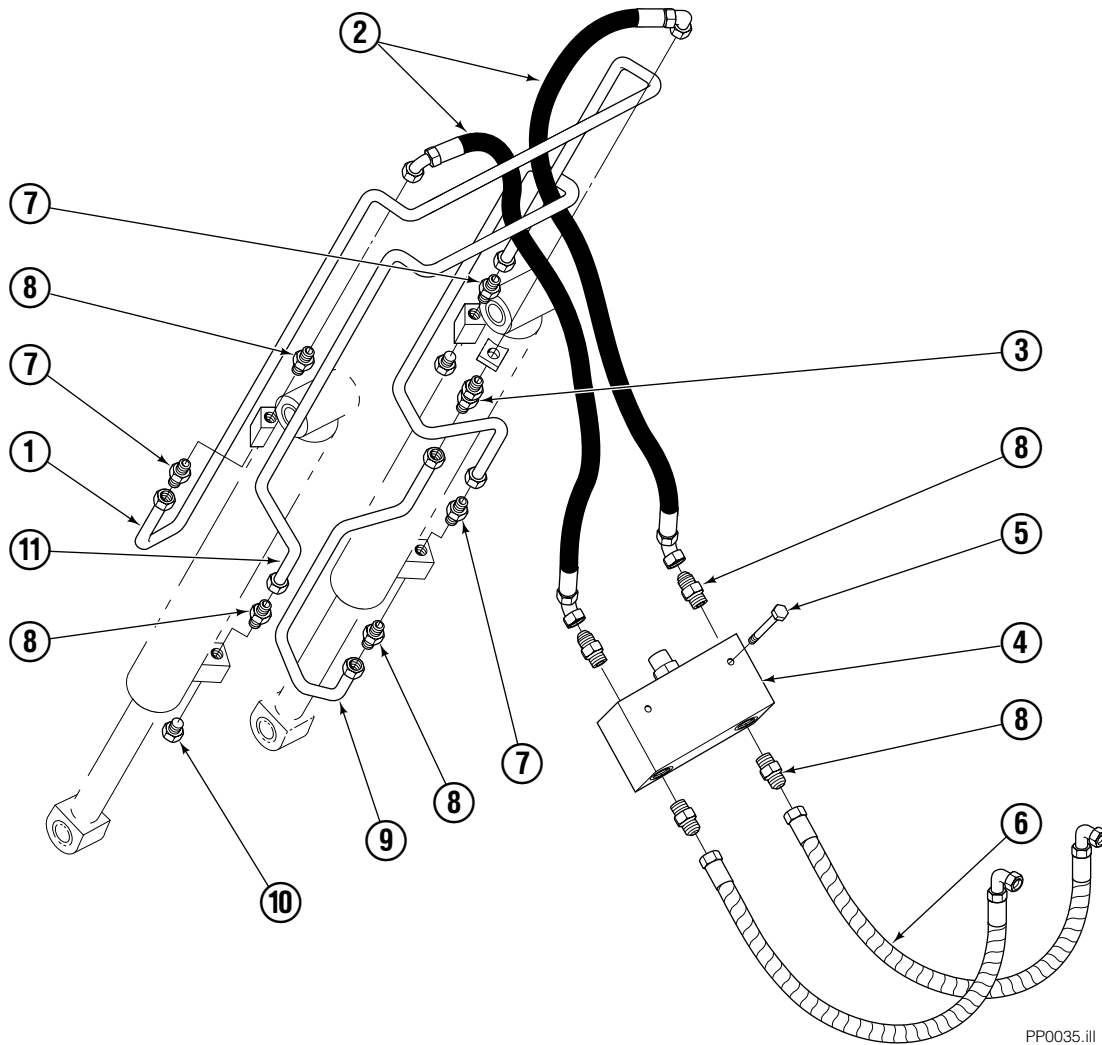

- Quantity as required.
- Included in Bushing Service Kit 205075.

Cylinder

REF	QTY	PART NO.	DESCRIPTION
		582636	Cylinder Assembly
1	1	—	Spacer
2	1	564159	■ Seal
3	1	7348	Snap Ring
4	1	564161	Piston
5	1	562717	Shell
6	1	558626	Rod
7	1	662448	■ Seal
8	1	2787	■ O-Ring
9	1	615130	■ Back-Up Ring
10	1	558628	Retainer
11	1	636853	■ Wiper
12	4	559697	Bearing
13	1	559698	Spacer
14	1	678019	Nut
15	1	671048	■ Seal Loader Kit

■ Included in Service Kit 562339.

Reference: S-3424.

Hydraulic Group

PP0035.ill

35E/45E			
REF	QTY	PART NO.	DESCRIPTION
		688383	Hydraulic Group ITA III
1	1	200649	Tube
2	2	683173	Hose
3	1	2375	Fitting, 6-6
4	1	688384	■ Valve
5	2	765329	Capscrew, M8x1.25x20-8.8
6	2	685981	Hose ITA II
7	4	605235	Fitting 5-6
8	6	604511	Fitting, 6-6
9	1	200647	Tube
10	2	604510	Plug, 6
11	1	200648	Tube

■ See Valve page for parts breakdown.

Valve Load Push

35E/45E			
REF	QTY	PART NO.	DESCRIPTION
		688384	Valve Assembly
1	1	688385	Body
2	1	687224	Relief Valve
3	2	663694	Fitting, 3

Faceplate Group Push

PP0075.ill

REF	QTY	PART NO.	DESCRIPTION
		205057	Faceplate Group 40"x40" ■
1	1	204636	Faceplate 40"x40" ■

■ Width x height.

Do you have questions you need answered right now? Call your nearest Cascade Parts Department. Visit us online at www.cascorp.com