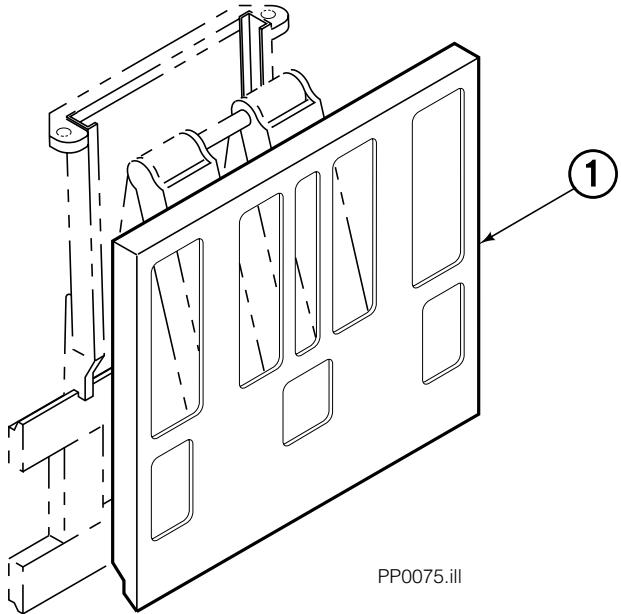

■ Included in Service Kit 562339.

Reference: S-3424.

Hydraulic Group

PP0035.ill

35E/45E			
REF	QTY	PART NO.	DESCRIPTION
		688383	Hydraulic Group ITA III
1	1	200649	Tube
2	2	683173	Hose
3	1	2375	Fitting, 6-6
4	1	688384	■ Valve
5	2	765329	Capscrew, M8x1.25x20-8.8
6	2	685981	Hose ITA II
7	4	605235	Fitting 5-6
8	6	604511	Fitting, 6-6
9	1	200647	Tube
10	2	604510	Plug, 6
11	1	200648	Tube

■ See Valve page for parts breakdown.

Valve Load Push

35E/45E			
REF	QTY	PART NO.	DESCRIPTION
		688384	Valve Assembly
1	1	688385	Body
2	1	687224	Relief Valve
3	2	663694	Fitting, 3

Faceplate Group Push

PP0075.ill