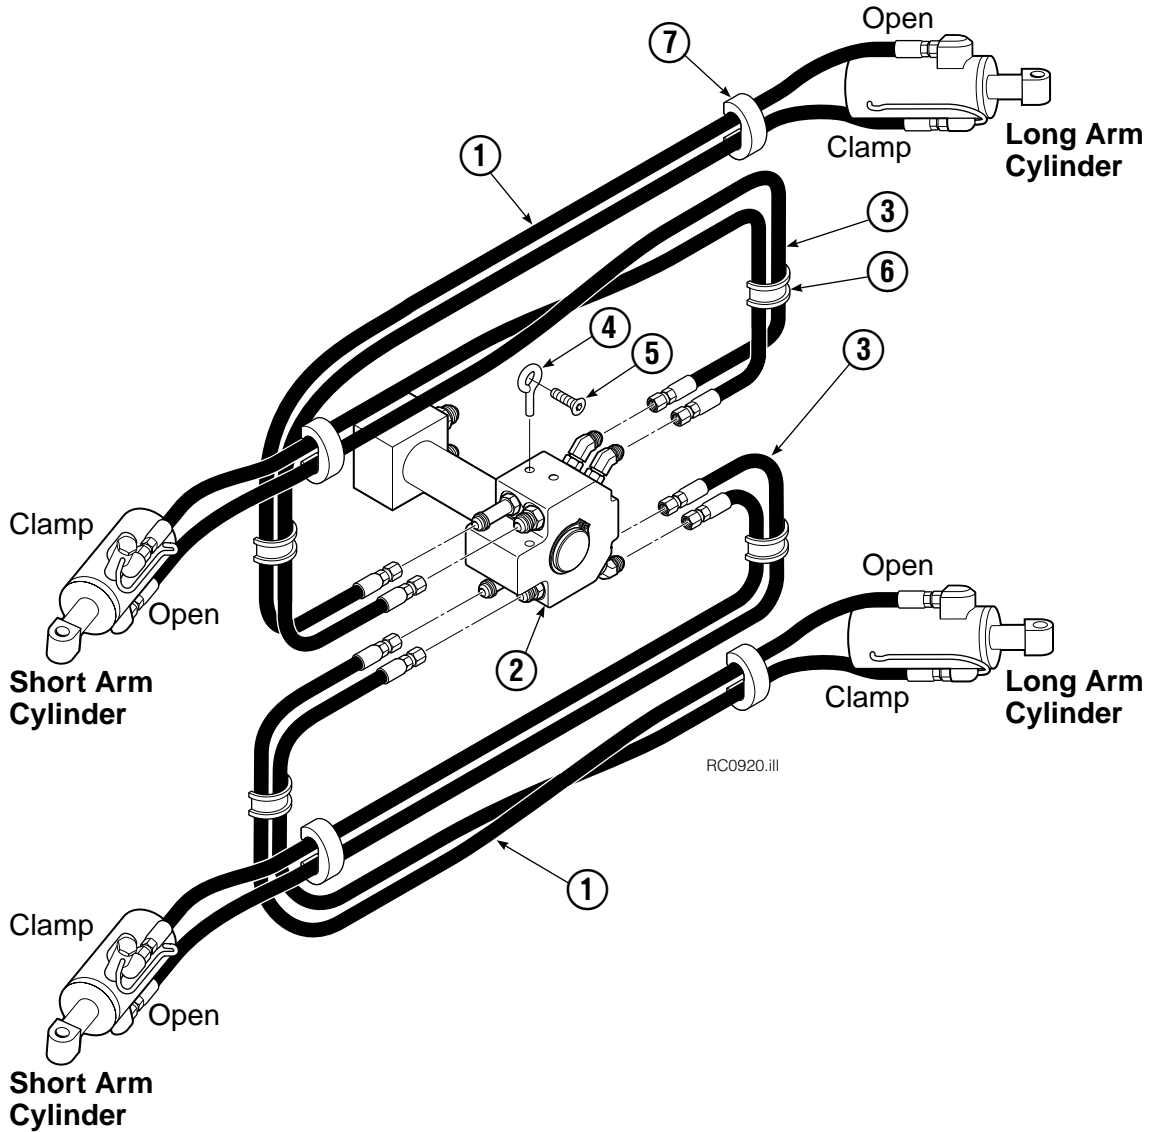

Common Components

RC0126.iii

90F			
REF	QTY	PART NO.	DESCRIPTION
		206686	Components Group
1	8	660200	Shim
2	24	768809	Capscrew, M8 x 16-8.8
3	8	206589	Retainer
4	8	680651	Pin
5	8	673385	Drive Pin
6	4	206591	Retainer
7	4	675022	Pin
8	4	681673	Spacer
9	16	673379	Shim
10	4	675086	Drive Pin

Reference: SK-5314, SK-5315.

Hosing Group

90F			
REF	QTY	PART NO.	DESCRIPTION
		223425	Hosing Group
1	4	680238	Hose, 58.75in.
2	1	222681	Revolving Connection ▲
3	4	681286	Hose, 65 in.
4	2	227962	Eye Pin
5	2	768697	Capscrew
6	4	680114	Insert
7	4	673417	Segment

▲ See Revolving Connection page for parts breakdown.
Reference: Common Parts Group 223426.

Revolving Connection

RC0922.iii

REF	QTY	PART NO.	DESCRIPTION
		222681	Revolving Connection
1	4	604511	Fitting, 6-6
2	4	611302	Fitting, 6-6
3	1	3138	Snap Ring
4	1	7341	Snap Ring
5	2	564448	O-Ring
6	1	222684	End Block
7	2	768798	Capscrew, M8 x 40
8	1	222674	Shaft
9	1	222671	Body
10	2	605743	Fitting Adapter
11	3	214649	Seal
		222694	Service Kit