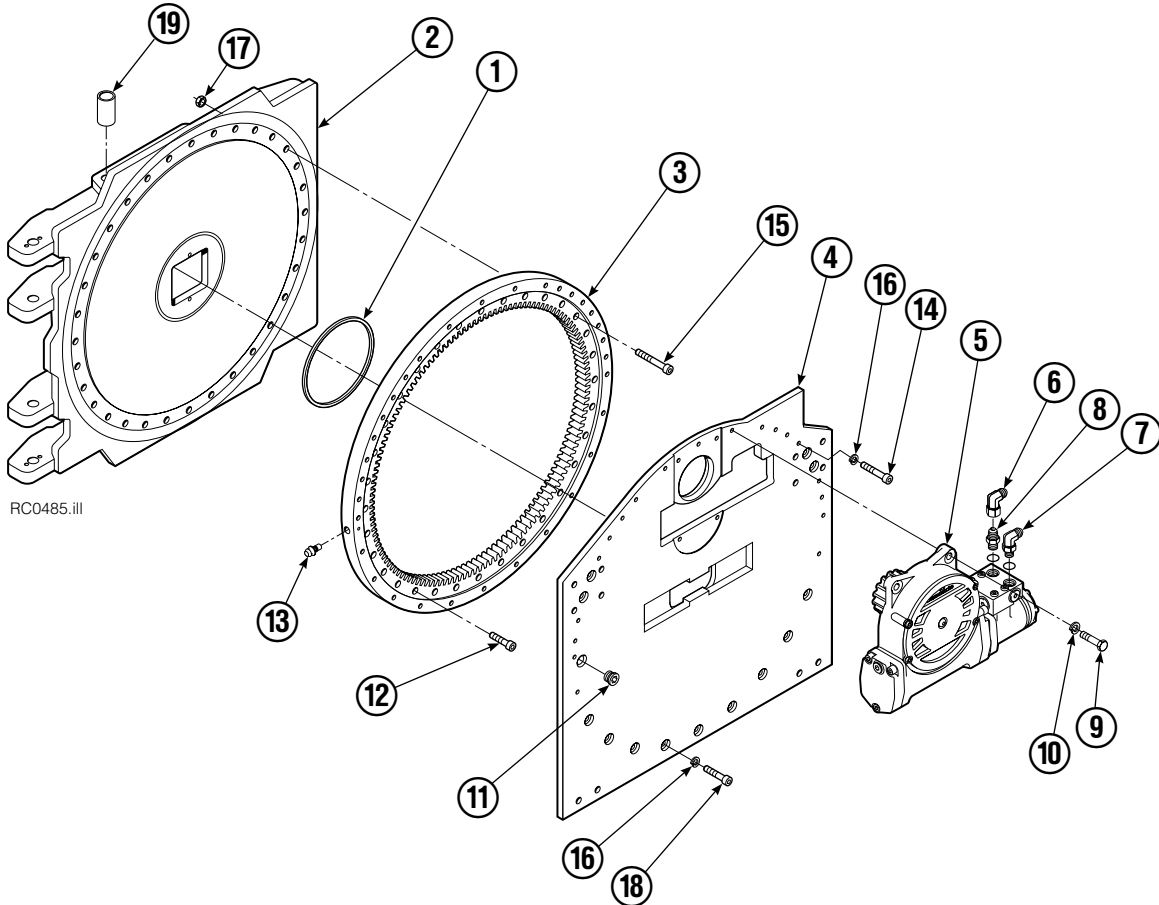

OR

Write: Cascade Corporation, P.O. Box 20187, Portland, OR 97220

Internet: www.cascorp.com

Safety Decals

RC0636.ill

Roll Clamp Safety Decals			
REF	QTY	PART NO.	DESCRIPTION
1	6	665595	No Hand Hold Decal
2	3	660269	Short Arm Rotation Position Decal
3	4	656038	Caution Decal
4	4	679150	No Step Decal
5	4	665677	Trapped Pressure Decal
6	1	679059	Quick-Change Hook Decal

Frame Group

RC0485.ill

90F			
REF	QTY	PART NO.	DESCRIPTION
		3010072	Frame Group
1	1	670931	Seal
2	1	223050	Faceplate
3	1	214481	Bearing Assembly
4	1	3004299	Baseplate
5	1	675639	Drive Group ▲
6	1	605761	Fitting, 8-8
7	1	601250	Fitting, 8-8
8	1	601377	Fitting, 8-8
9	4	763021	Capscrew, M12 x 30
10	4	6290	Lockwasher, 1/2
11	1	664071	Plug
12	22	753221	Capscrew, M12 x 50
13	1	7401	Grease Fitting
14	15	213633	Capscrew, M12 x 55
15	10	768831	Capscrew
16	42	681473	Washer, M12
17	10	763025	Nut, M12
18	17	206174	Capscrew, M12 x 45
19	8	675007	Bushing