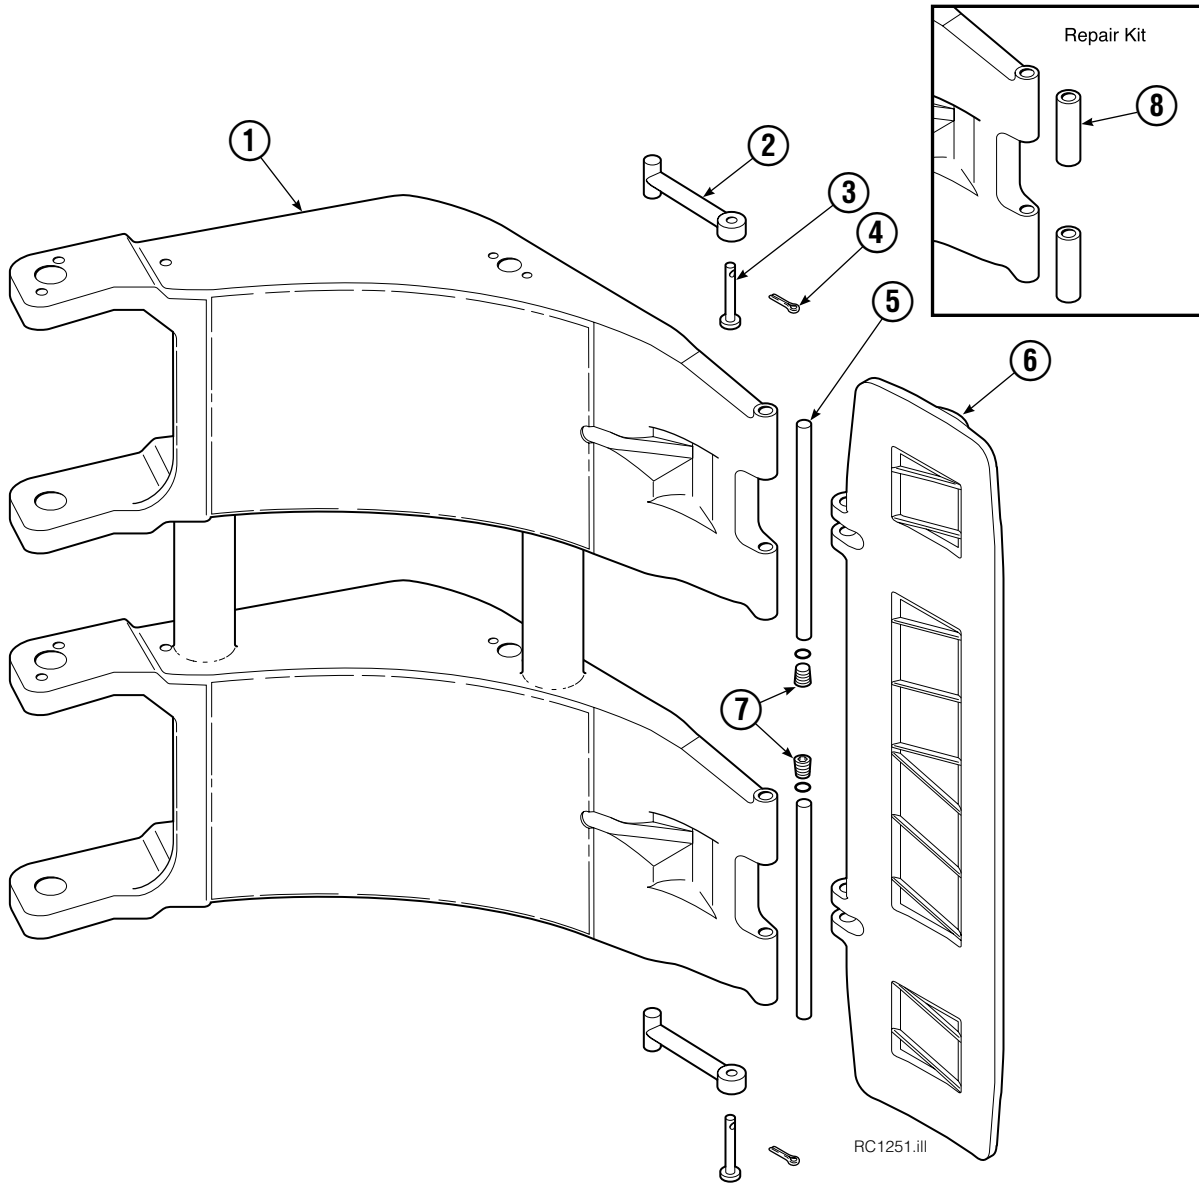

Contact Pad and Long Arm

90F			
REF	QTY	PART NO.	DESCRIPTION
		398938	Contact Pad Group ●
1	1	381836	Long Arm
2	2	674994	Link
3	2	682978	Clevis Pin
4	2	6525	Cotter Pin
5	2	674993	Pin
6	1	338707	Contact Pad
7	2	689900	Plug
8	1	676810	Arm Tip Repair Kit

● Includes items 2 through 7 only.