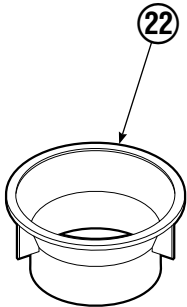

▲ See Revolving Connection page for parts breakdown.
Reference: Common Parts Group 223426.

Revolving Connection

RC0922.iii

REF	QTY	PART NO.	DESCRIPTION
		222681	Revolving Connection
1	4	604511	Fitting, 6-6
2	4	611302	Fitting, 6-6
3	1	3138	Snap Ring
4	1	7341	Snap Ring
5	2	564448	O-Ring
6	1	222684	End Block
7	2	768798	Capscrew, M8 x 40
8	1	222674	Shaft
9	1	222671	Body
10	2	605743	Fitting Adapter
11	3	214649	Seal
		222694	Service Kit

Short Arm Cylinder

REF	QTY	PART NO.	DESCRIPTION
		557363	Cylinder Assembly
1	3	674843	Bearing
2	1	560997	Nut
3	1	674843	◆ Bearing
4	1	662462	◆ Seal
5	2	638295	◆ Back-Up Ring
6	2	604511	Fitting, 6-6
7	1	556852	Fitting, 4
8	1	557212	Check Valve
9	1	2801	◆ O-Ring
10	1	562731	◆ Back-Up Ring
11	1	554598	◆ Seal
12	1	628047	◆ Wiper
13	1	555393	Rod
14	1	555724	Retainer
15	1	557389	Piston
16	1	2722	◆ O-Ring
17	1	555741	Shell
18	1	667516	Check Valve Service Kit
19	1	—	Spacer
20	1	669243	Seal Loader
		555725	Service Kit

◆ Included in Service Kit 555725.

Reference: S-5313, S-5314.

Long Arm Cylinder

REF	QTY	PART NO.	DESCRIPTION
		580171	Cylinder Assembly
1	1	674843	Bearing
2	1	560997	Nut
3	1	660769	◆ Bearing
4	1	662462	◆ Seal
5	2	638295	◆ Back-Up Ring
6	2	604511	Fitting, 6-6
7	1	556852	Fitting, 4
8	1	557212	Check Valve
9	1	2801	◆ O-Ring
10	1	583977	◆ Back-Up Ring
11	1	554598	◆ Seal
12	1	628047	◆ Wiper
13	1	557405	Rod
14	1	555724	Retainer
15	1	557389	Piston
16	1	2722	◆ O-Ring
17	1	558353	Shell
18	1	667516	Check Valve Service Kit
19	1	—	Spacer
20	1	—	Spacer
21	2	675006	Bearing
22	1	669243	Seal Loader
		555725	Service Kit