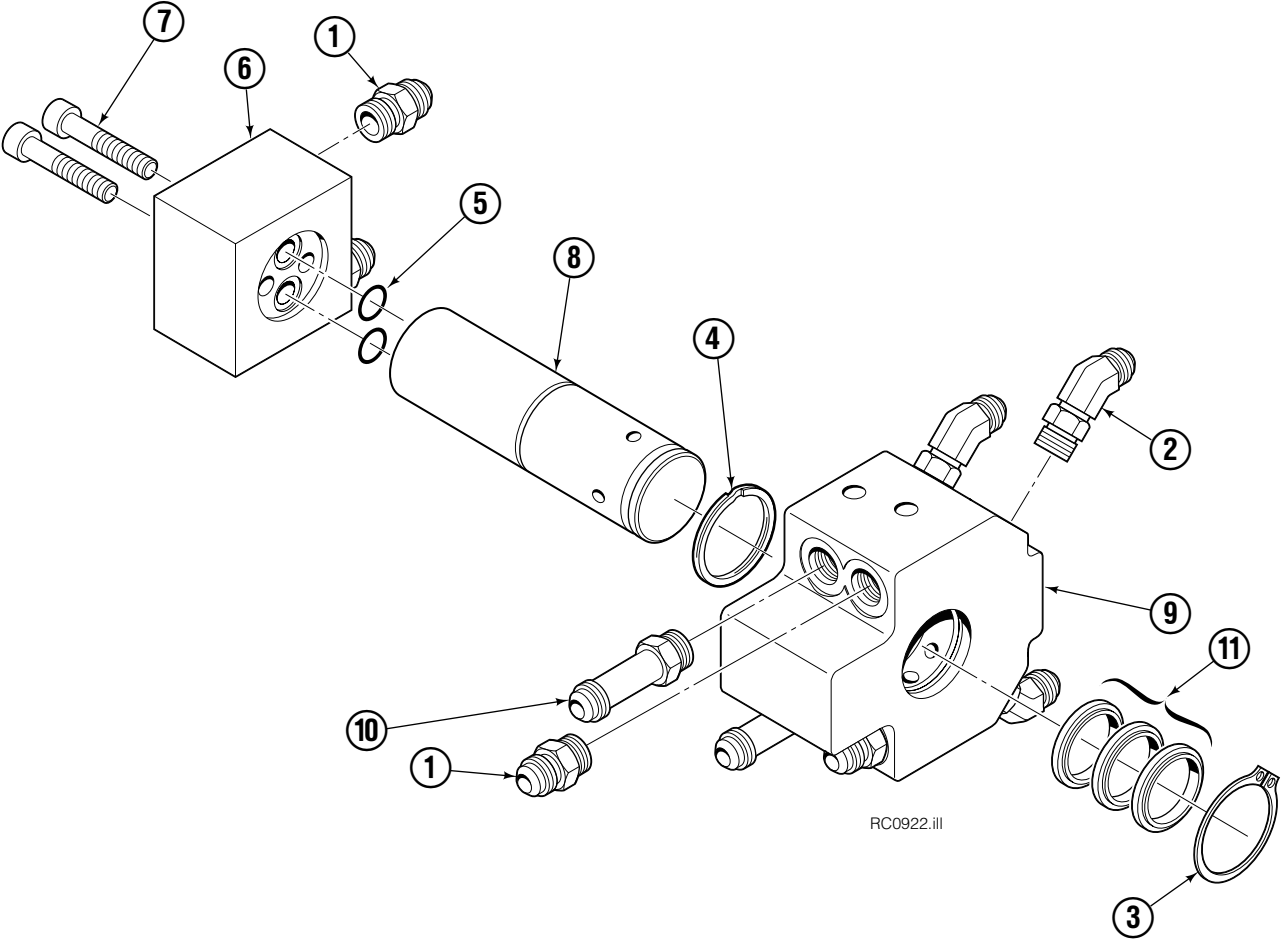

Reference: SK-5314, SK-5315.

Hosing Group

90F			
REF	QTY	PART NO.	DESCRIPTION
		223425	Hosing Group
1	4	680238	Hose, 58.75in.
2	1	222681	Revolving Connection ▲
3	4	681286	Hose, 65 in.
4	2	227962	Eye Pin
5	2	768697	Capscrew
6	4	680114	Insert
7	4	673417	Segment

▲ See Revolving Connection page for parts breakdown.
Reference: Common Parts Group 223426.

Revolving Connection

RC0922.iii

REF	QTY	PART NO.	DESCRIPTION
		222681	Revolving Connection
1	4	604511	Fitting, 6-6
2	4	611302	Fitting, 6-6
3	1	3138	Snap Ring
4	1	7341	Snap Ring
5	2	564448	O-Ring
6	1	222684	End Block
7	2	768798	Capscrew, M8 x 40
8	1	222674	Shaft
9	1	222671	Body
10	2	605743	Fitting Adapter
11	3	214649	Seal
		222694	Service Kit

Short Arm Cylinder

REF	QTY	PART NO.	DESCRIPTION
		557363	Cylinder Assembly
1	3	674843	Bearing
2	1	560997	Nut
3	1	674843	◆ Bearing
4	1	662462	◆ Seal
5	2	638295	◆ Back-Up Ring
6	2	604511	Fitting, 6-6
7	1	556852	Fitting, 4
8	1	557212	Check Valve
9	1	2801	◆ O-Ring
10	1	562731	◆ Back-Up Ring
11	1	554598	◆ Seal
12	1	628047	◆ Wiper
13	1	555393	Rod
14	1	555724	Retainer
15	1	557389	Piston
16	1	2722	◆ O-Ring
17	1	555741	Shell
18	1	667516	Check Valve Service Kit
19	1	—	Spacer
20	1	669243	Seal Loader
		555725	Service Kit