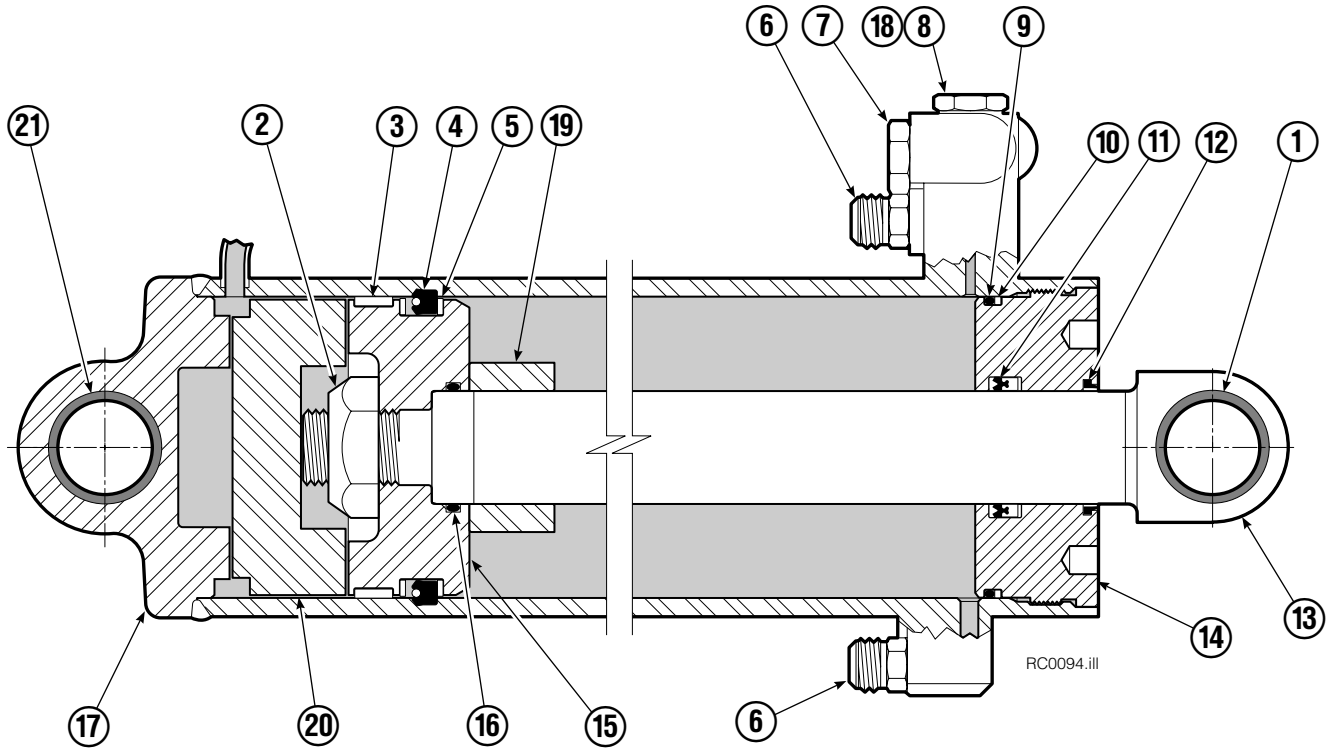

Long Arm Cylinder

REF	QTY	PART NO.	DESCRIPTION
		580171	Cylinder Assembly
1	1	674843	Bearing
2	1	560997	Nut
3	1	660769	◆ Bearing
4	1	662462	◆ Seal
5	2	638295	◆ Back-Up Ring
6	2	604511	Fitting, 6-6
7	1	556852	Fitting, 4
8	1	557212	Check Valve
9	1	2801	◆ O-Ring
10	1	583977	◆ Back-Up Ring
11	1	554598	◆ Seal
12	1	628047	◆ Wiper
13	1	557405	Rod
14	1	555724	Retainer
15	1	557389	Piston
16	1	2722	◆ O-Ring
17	1	558353	Shell
18	1	667516	Check Valve Service Kit
19	1	—	Spacer
20	1	—	Spacer
21	2	675006	Bearing
22	1	669243	Seal Loader
		555725	Service Kit

◆ Included in Service Kit 555725.

Reference: S-5320, S-5321.