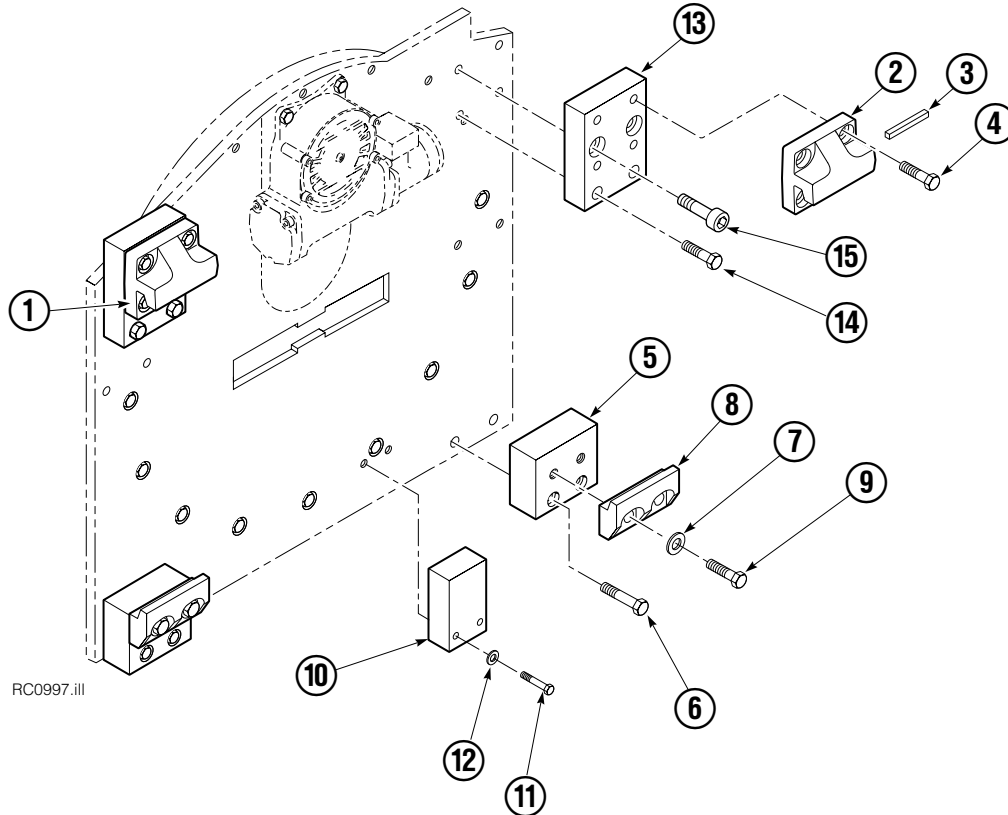

Bolt-On Mounting Group

Class IV, 1.8°

REF	QTY	PART NO.	DESCRIPTION
		358265	Mounting Group
1	1	684877	Upper Hook – LH
2	1	675061	Upper Hook – RH
3	1	670704	Stop Kit
4	8	679082	Capscrew
5	2	358267	Spacer
6	4	682917	Capscrew
7	4	670692	Washer
8	2	679832	Lower Hook
9	4	676854	Capscrew
10	1	358268	Center Spacer
11	2	768818	Capscrew
12	2	6372	Lockwasher, 3/8 in. ID
13	2	358266	Spacer
14	4	679083	Capscrew
15	4	681248	Capscrew