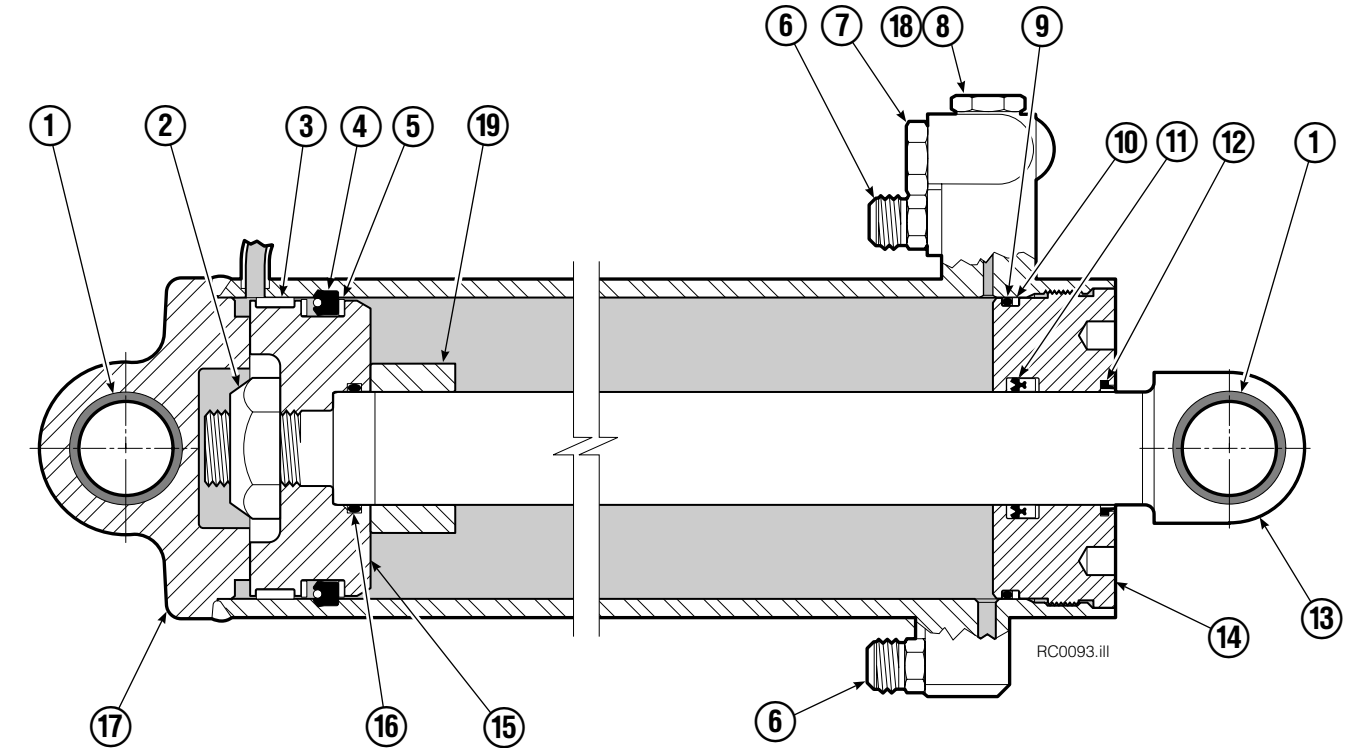

Short Arm Cylinder

REF	QTY	PART NO.	DESCRIPTION
		557363	Cylinder Assembly
1	3	674843	Bearing
2	1	560997	Nut
3	1	674843	◆ Bearing
4	1	662462	◆ Seal
5	2	638295	◆ Back-Up Ring
6	2	604511	Fitting, 6-6
7	1	556852	Fitting, 4
8	1	557212	Check Valve
9	1	2801	◆ O-Ring
10	1	562731	◆ Back-Up Ring
11	1	554598	◆ Seal
12	1	628047	◆ Wiper
13	1	555393	Rod
14	1	555724	Retainer
15	1	557389	Piston
16	1	2722	◆ O-Ring
17	1	555741	Shell
18	1	667516	Check Valve Service Kit
19	1	—	Spacer
20	1	669243	Seal Loader
		555725	Service Kit

◆ Included in Service Kit 555725.

Reference: S-5313, S-5314.