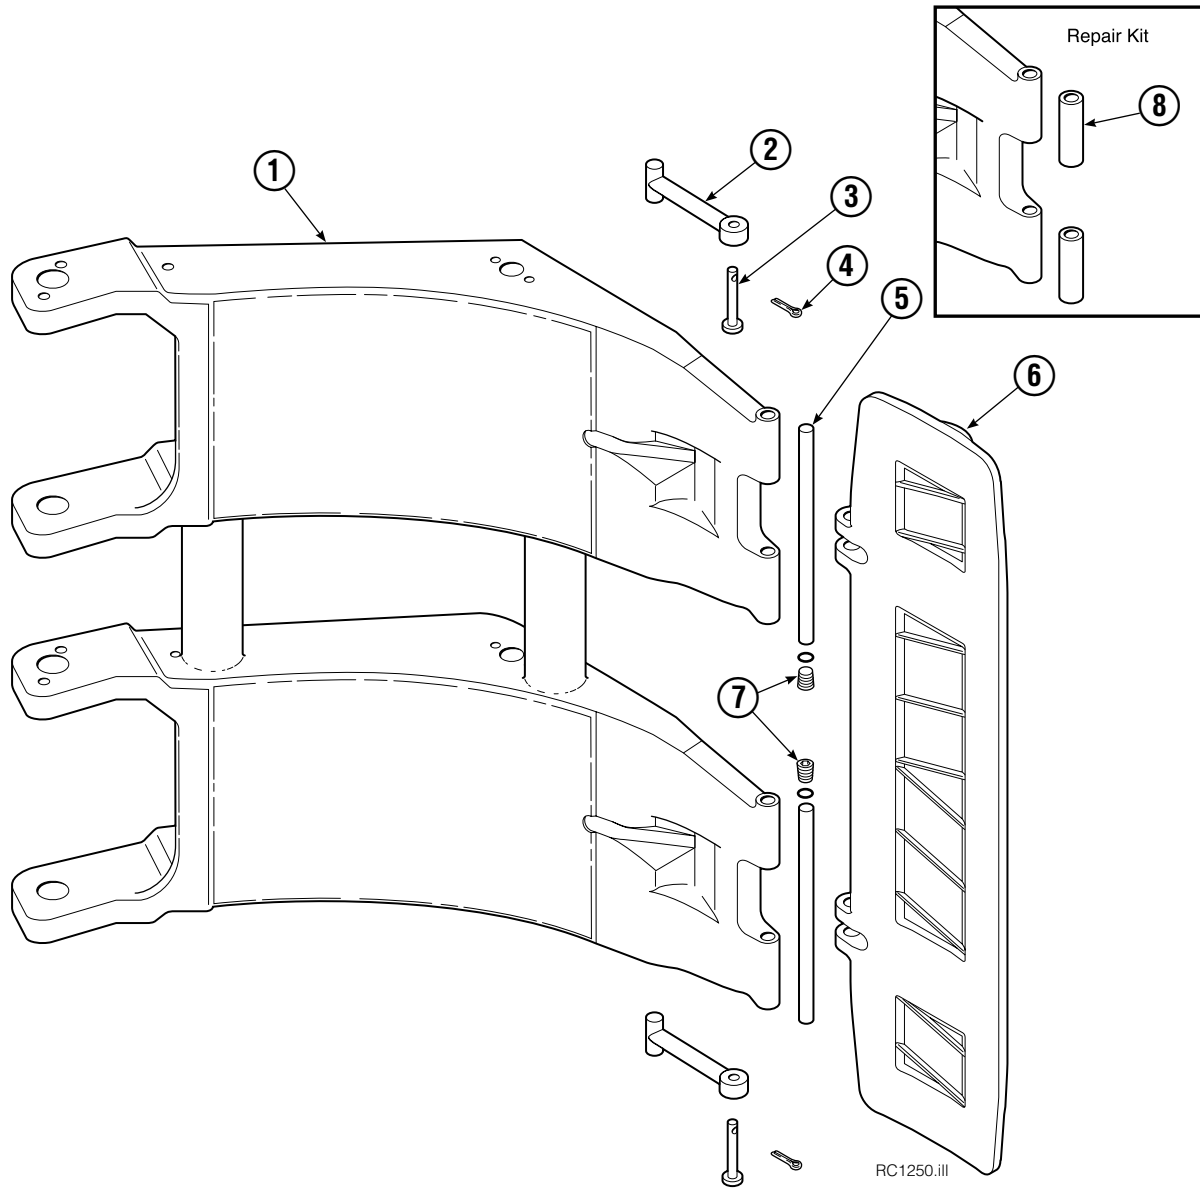

Contact Pad and Short Arm

90F			
REF	QTY	PART NO.	DESCRIPTION
		398938	Contact Pad Group ●
1	1	206675	Short Arm
2	2	674994	Link
3	2	682978	Clevis Pin
4	2	6525	Cotter Pin
5	2	674993	Pin
6	1	338707	Contact Pad
7	2	689900	Plug
8	1	676810	Arm Tip Repair Kit

● Includes items 2 through 7 only.