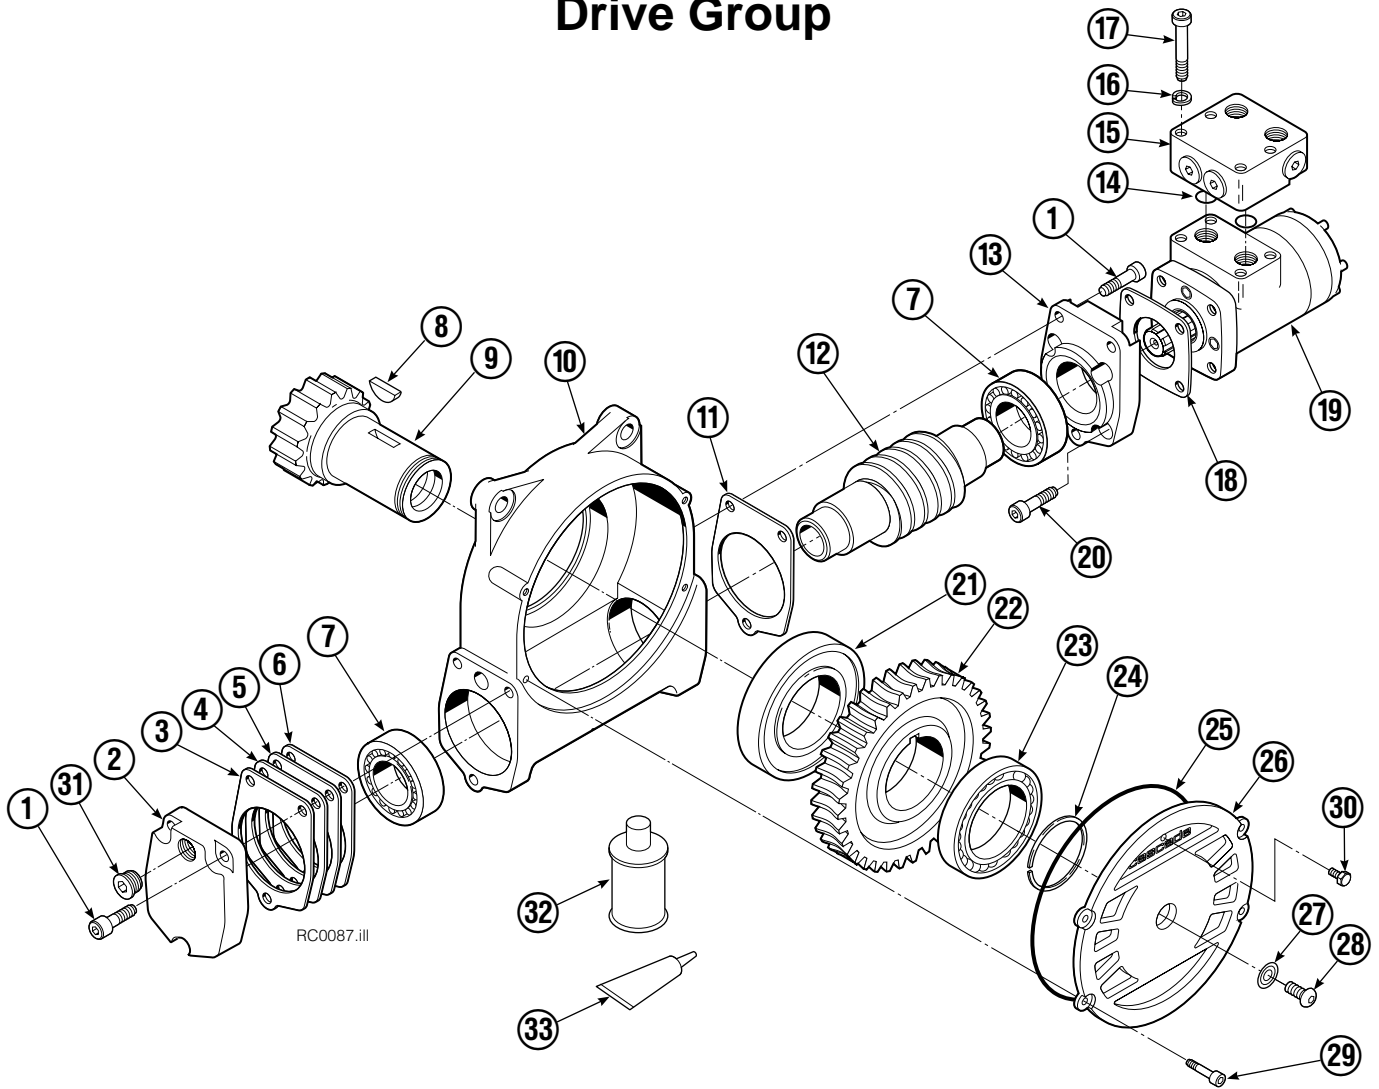

Drive Group

REF	QTY	PART NO.	DESCRIPTION	REF	QTY	PART NO.	DESCRIPTION
		675639	Drive Group with Motor	19	1	206392	Drive Motor ▲
	■	675633	Drive Group without Motor	20	4	4468	Capscrew, 3/8 NC x .75 GR8
1	6	769570	Capscrew, M12 x 25	21	1	670580	Bearing
2	1	676855	Cover	22	1	675609	Worm Gear
3	●	674513	Shim - .005" (blue)	23	1	670581	Bearing
4	●	670574	Shim - .010" (brown)	24	1	7214	Snap Ring
5	●	671757	Shim - .015" (pink)	25	1	643423	O-Ring
6	●	671758	Shim - .020" (yellow)	26	1	775552	Cover
7	2	670579	Bearing	27	1	603680	Seal
8	1	670582	Key	28	1	783608	Capscrew, 3/8 NC x .50 GR8
9	1	670556	Pinion	29	4	200882	Capscrew, M12 x 20
10	1	775551	Housing	30	1	644010	Relief Fitting
11	1	686465	Gasket	31	1	604510	Fitting, 6
12	1	675608	Worm	32	1	656300	Gear Box Lube - 48 oz.
13	1	775553	Adapter	33	1	668184	Sealant
14	2	2705	Seal	34		670578	Shim Service Kit (items 3-6,11,25 & 33)
15	1	670549	Check Valve			675637	Bearing Service Kit (items 21 & 34)
16	4	6444	Lockwasher			675638	Bearing Service Kit (items 7 & 34)
17	4	607059	Capscrew, 5/16 NC			206394	Motor Kit (items 11,14,18,19 & 33)
18	1	670575	Gasket				

■ Includes all items except 14,15,17 and 18.

● Quantity as required.

▲ See Drive Motor page for parts breakdown.

Reference: 675639 (Common Parts 675627, SK-5032.)

675633 (Sub Assy 220335, Common Parts 795490, SKN-5527)