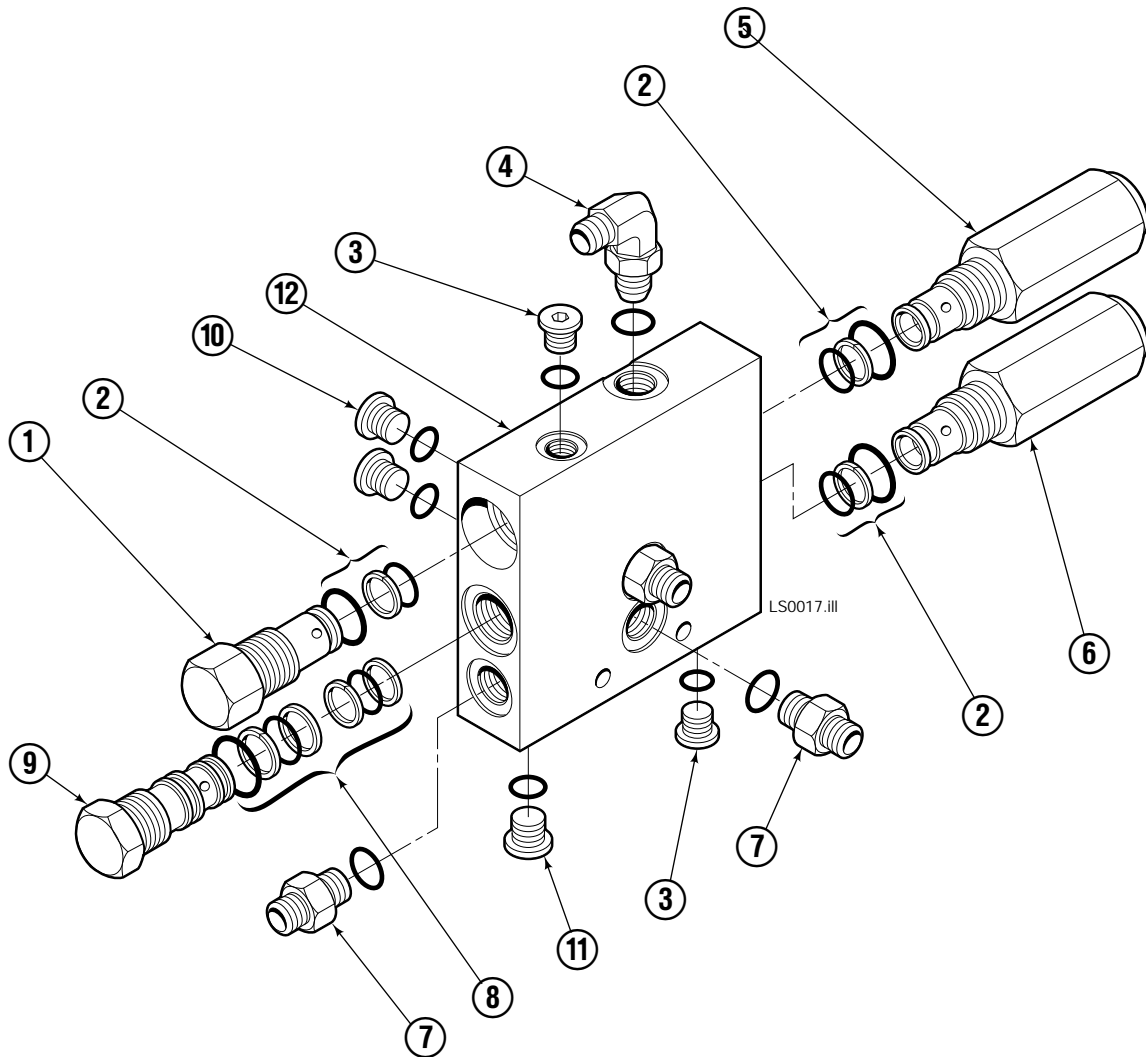

OR

Write: Cascade Corporation, P.O. Box 20187, Portland, OR 97220

Decals

Load Stabilizer

Frame & Hydraulic Group

Frame & Hydraulic Group

35E			
REF	QTY	PART NO.	DESCRIPTION
1	3	206478	Capscrew, M10 x 30
2	9	201570	Washer
3	2	201956	Shim
4	1	201976	Cylinder Clevis
5	4	678990	Nut, M16
6	2	201572	Capscrew, M16 x 90
7	1	399526	Frame – 53"-100" Opening Range
8	1	◆ 399980	Cylinder
9	2	601676	Fitting, 6-6
10	1	2645	Fitting, 6
11	1	611329	Fitting, 6-6
12	1	675058	Hose
13	2	2680	Fitting, 6-6
14	1	675055	Hose
15	2	768570	Capscrew, M16 x 45
16	2	667225	Washer
17	1	201568	Capscrew, M8 x 45
18	1	680253	Lockwasher, M8
19	1	205349	Washer
20	1	202049	Lower Hook
21	1	767414	Nut, M8
22	6	205348	Capscrew, M10 x 50
23	2	768795	Capscrew, , M8 x 30
24	1	■ 202047	Valve Assembly
25	--	--	--
26	--	--	--
27	--	--	--
28	2	668910	Bearing
29	2	668911	Bearing
30	2	375258	Arm Bar – 53"-100" Opening Range
31	1	374259	Spacer

◆ See Cylinder page for parts breakdown.

■ See Valve page for parts breakdown.

Reference: Common Parts: 201962; 374272.

Hydraulic Group 399766.

SK-5825.

Load Stabilizer Cylinder

35E			
REF	QTY	PART NO.	DESCRIPTION
		399980	Cylinder Assembly
1	1	3000886	Shell
2	1	3000887	Rod
3	1	-	Spacer
4	1	667623	Nut
5	1	■ 557598	Piston Seal
6	1	559702	Piston
7	1	■ 2716	O-Ring
8	1	■ 2722	O-Ring
9	1	■ 615126	Back-Up Ring
10	1	■ 663728	Rod Seal
11	1	562300	Retainer
12	1	■ 626468	Wiper
		562447	Service Kit

■ Included in Service Kit 562447, Ref: S-6062, S6063.

Valve Assembly

35E

REF	QTY	PART NO.	DESCRIPTION
		202047	Valve Assembly
1	1	682168	Valve Cartridge
2	3	682170	Service Kit
3	2	663694	Plug, 3
4	1	601676	Fitting, 6-6
5	1	201566	Valve Cartridge - Adjustable Relief
6	1	201565	Valve Cartridge - Fixed Relief
7	3	604511	Fitting, 6-6
8	1	204424	Service Kit
9	1	201564	Valve Cartridge - P. O. Check
10	2	604510	Plug, 6
11	1	609234	Plug, 4
12	1	202125	Valve Body