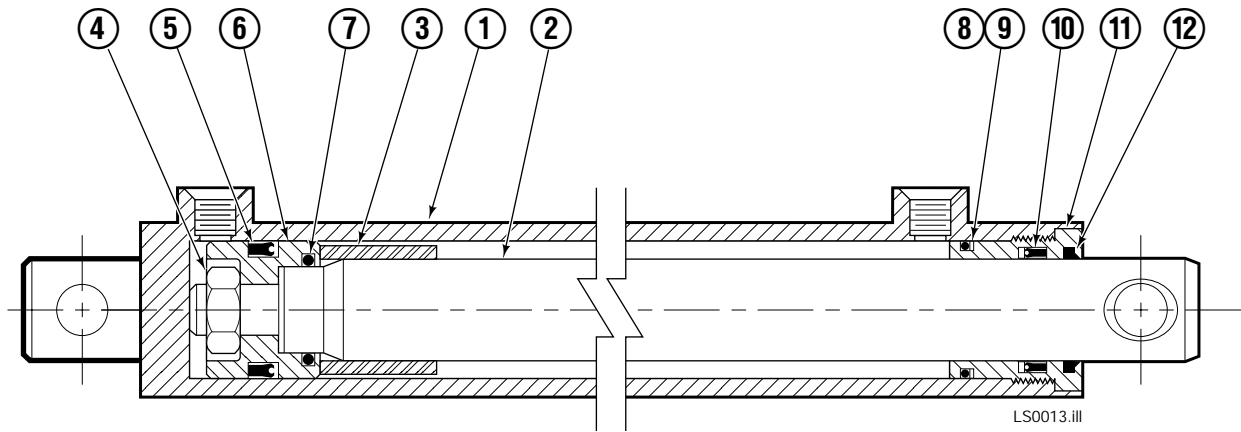

OR

Write: Cascade Corporation, P.O. Box 20187, Portland, OR 97220

Decals

Load Stabilizer

Frame & Hydraulic Group

Frame & Hydraulic Group

35E			
REF	QTY	PART NO.	DESCRIPTION
1	3	206478	Capscrew, M10 x 30
2	9	201570	Washer
3	2	201956	Shim
4	1	201976	Cylinder Clevis
5	4	678990	Nut, M16
6	2	201572	Capscrew, M16 x 90
7	1	399526	Frame – 53"-100" Opening Range
8	1	◆ 399980	Cylinder
9	2	601676	Fitting, 6-6
10	1	2645	Fitting, 6
11	1	611329	Fitting, 6-6
12	1	675058	Hose
13	2	2680	Fitting, 6-6
14	1	675055	Hose
15	2	768570	Capscrew, M16 x 45
16	2	667225	Washer
17	1	201568	Capscrew, M8 x 45
18	1	680253	Lockwasher, M8
19	1	205349	Washer
20	1	202049	Lower Hook
21	1	767414	Nut, M8
22	6	205348	Capscrew, M10 x 50
23	2	768795	Capscrew, , M8 x 30
24	1	■ 202047	Valve Assembly
25	--	--	--
26	--	--	--
27	--	--	--
28	2	668910	Bearing
29	2	668911	Bearing
30	2	375258	Arm Bar – 53"-100" Opening Range
31	1	374259	Spacer

◆ See Cylinder page for parts breakdown.

■ See Valve page for parts breakdown.

Reference: Common Parts: 201962; 374272.

Hydraulic Group 399766.

SK-5825.

Load Stabilizer Cylinder

35E			
REF	QTY	PART NO.	DESCRIPTION
		399980	Cylinder Assembly
1	1	3000886	Shell
2	1	3000887	Rod
3	1	-	Spacer
4	1	667623	Nut
5	1	■ 557598	Piston Seal
6	1	559702	Piston
7	1	■ 2716	O-Ring
8	1	■ 2722	O-Ring
9	1	■ 615126	Back-Up Ring
10	1	■ 663728	Rod Seal
11	1	562300	Retainer
12	1	■ 626468	Wiper
		562447	Service Kit

■ Included in Service Kit 562447, Ref: S-6062, S6063.

Valve Assembly

35E

REF	QTY	PART NO.	DESCRIPTION
		202047	Valve Assembly
1	1	682168	Valve Cartridge
2	3	682170	Service Kit
3	2	663694	Plug, 3
4	1	601676	Fitting, 6-6
5	1	201566	Valve Cartridge - Adjustable Relief
6	1	201565	Valve Cartridge - Fixed Relief
7	3	604511	Fitting, 6-6
8	1	204424	Service Kit
9	1	201564	Valve Cartridge - P. O. Check
10	2	604510	Plug, 6
11	1	609234	Plug, 4
12	1	202125	Valve Body