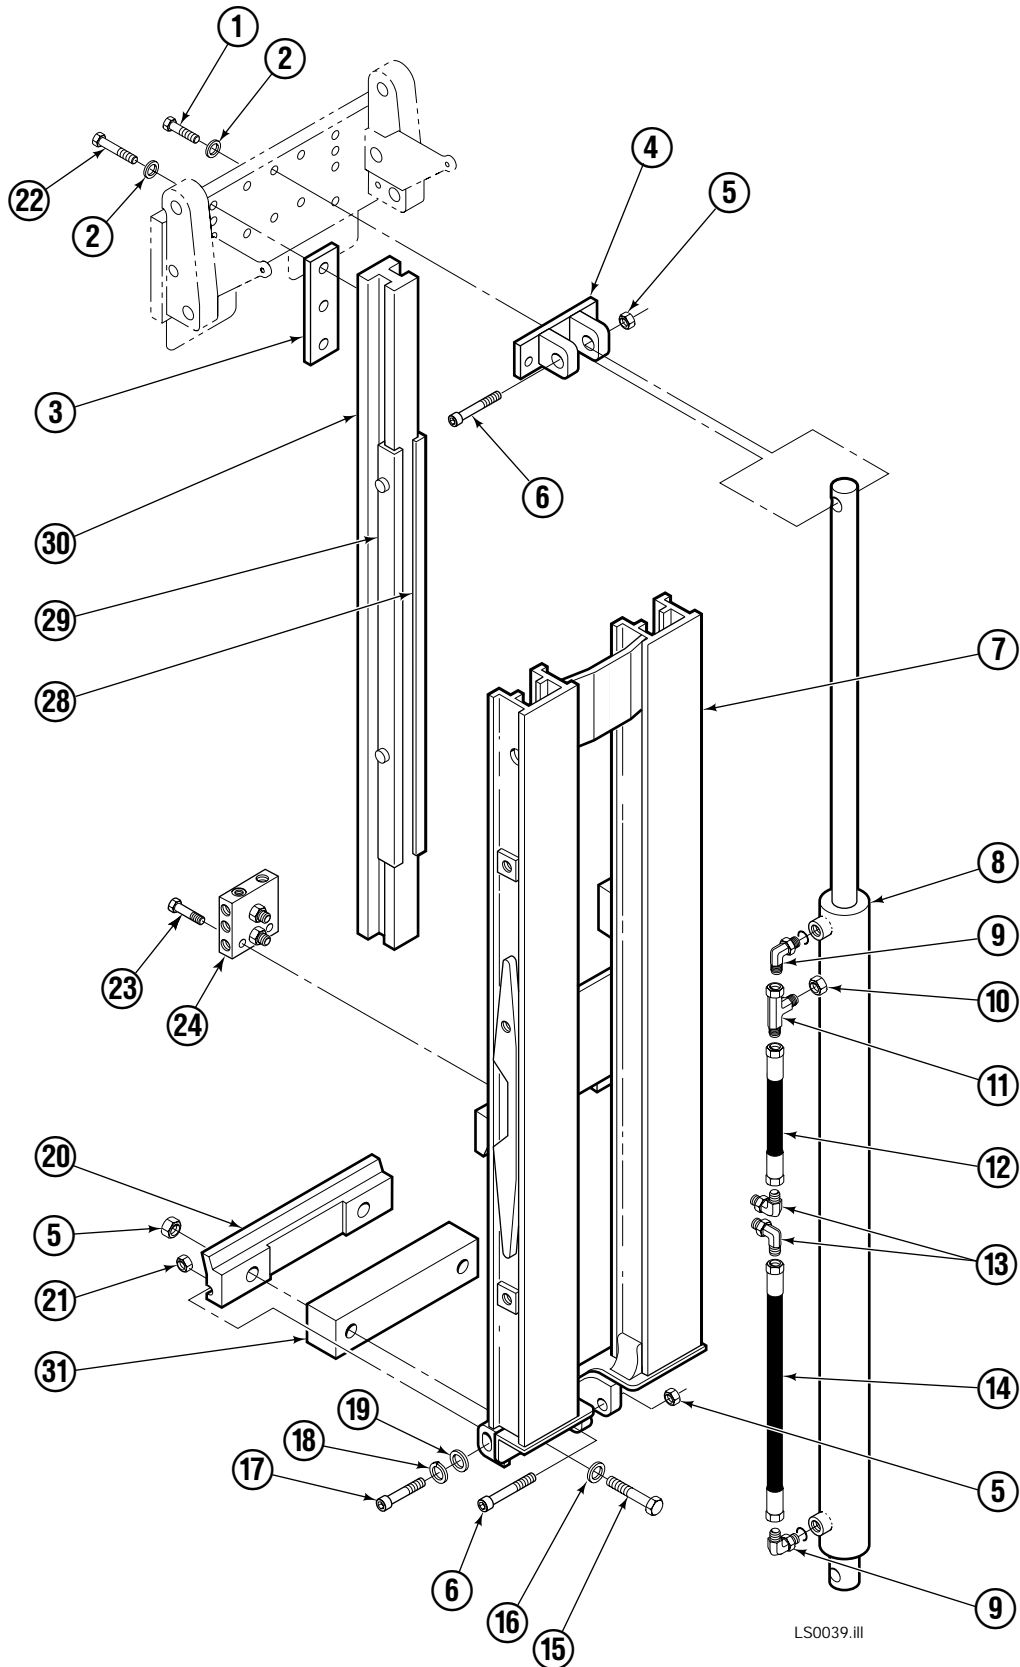

OR

Write: Cascade Corporation, P.O. Box 20187, Portland, OR 97220

Decals

Load Stabilizer

Frame & Hydraulic Group

Frame & Hydraulic Group

35E			
REF	QTY	PART NO.	DESCRIPTION
1	3	206478	Capscrew, M10 x 30
2	9	201570	Washer
3	2	201956	Shim
4	1	201976	Cylinder Clevis
5	4	678990	Nut, M16
6	2	201572	Capscrew, M16 x 90
7	1	399526	Frame – 53"-100" Opening Range
8	1	◆ 399980	Cylinder
9	2	601676	Fitting, 6-6
10	1	2645	Fitting, 6
11	1	611329	Fitting, 6-6
12	1	675058	Hose
13	2	2680	Fitting, 6-6
14	1	675055	Hose
15	2	768570	Capscrew, M16 x 45
16	2	667225	Washer
17	1	201568	Capscrew, M8 x 45
18	1	680253	Lockwasher, M8
19	1	205349	Washer
20	1	202049	Lower Hook
21	1	767414	Nut, M8
22	6	205348	Capscrew, M10 x 50
23	2	768795	Capscrew, , M8 x 30
24	1	■ 202047	Valve Assembly
25	--	--	--
26	--	--	--
27	--	--	--
28	2	668910	Bearing
29	2	668911	Bearing
30	2	375258	Arm Bar – 53"-100" Opening Range
31	1	374259	Spacer

◆ See Cylinder page for parts breakdown.

■ See Valve page for parts breakdown.

Reference: Common Parts: 201962; 374272.

Hydraulic Group 399766.

SK-5825.

Load Stabilizer Cylinder

35E			
REF	QTY	PART NO.	DESCRIPTION
		399980	Cylinder Assembly
1	1	3000886	Shell
2	1	3000887	Rod
3	1	-	Spacer
4	1	667623	Nut
5	1	■ 557598	Piston Seal
6	1	559702	Piston
7	1	■ 2716	O-Ring
8	1	■ 2722	O-Ring
9	1	■ 615126	Back-Up Ring
10	1	■ 663728	Rod Seal
11	1	562300	Retainer
12	1	■ 626468	Wiper
		562447	Service Kit

■ Included in Service Kit 562447, Ref: S-6062, S6063.

Valve Assembly

35E

REF	QTY	PART NO.	DESCRIPTION
		202047	Valve Assembly
1	1	682168	Valve Cartridge
2	3	682170	Service Kit
3	2	663694	Plug, 3
4	1	601676	Fitting, 6-6
5	1	201566	Valve Cartridge - Adjustable Relief
6	1	201565	Valve Cartridge - Fixed Relief
7	3	604511	Fitting, 6-6
8	1	204424	Service Kit
9	1	201564	Valve Cartridge - P. O. Check
10	2	604510	Plug, 6
11	1	609234	Plug, 4
12	1	202125	Valve Body