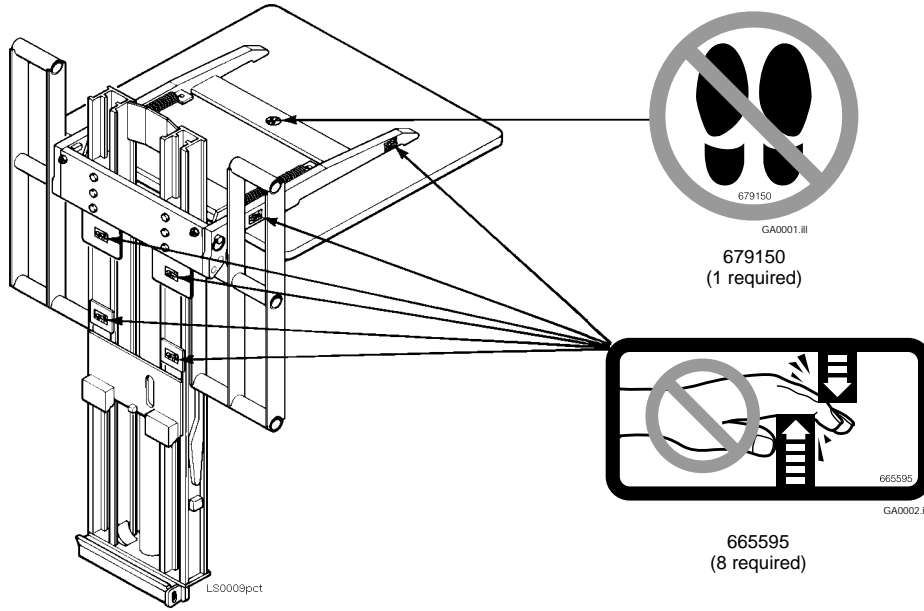

OR

Write: Cascade Corporation, P.O. Box 20187, Portland, OR 97220

Decals

Load Stabilizer

Frame & Hydraulic Group

Frame & Hydraulic Group

35E			
REF	QTY	PART NO.	DESCRIPTION
1	3	206478	Capscrew, M10 x 30
2	9	201570	Washer
3	2	201956	Shim
4	1	201976	Cylinder Clevis
5	4	678990	Nut, M16
6	2	201572	Capscrew, M16 x 90
7	1	399526	Frame – 53"-100" Opening Range
8	1	◆ 399980	Cylinder
9	2	601676	Fitting, 6-6
10	1	2645	Fitting, 6
11	1	611329	Fitting, 6-6
12	1	675058	Hose
13	2	2680	Fitting, 6-6
14	1	675055	Hose
15	2	768570	Capscrew, M16 x 45
16	2	667225	Washer
17	1	201568	Capscrew, M8 x 45
18	1	680253	Lockwasher, M8
19	1	205349	Washer
20	1	202049	Lower Hook
21	1	767414	Nut, M8
22	6	205348	Capscrew, M10 x 50
23	2	768795	Capscrew, , M8 x 30
24	1	■ 202047	Valve Assembly
25	--	--	--
26	--	--	--
27	--	--	--
28	2	668910	Bearing
29	2	668911	Bearing
30	2	375258	Arm Bar – 53"-100" Opening Range
31	1	374259	Spacer

◆ See Cylinder page for parts breakdown.

■ See Valve page for parts breakdown.

Reference: Common Parts: 201962; 374272.

Hydraulic Group 399766.

SK-5825.

Load Stabilizer Cylinder

35E			
REF	QTY	PART NO.	DESCRIPTION
		399980	Cylinder Assembly
1	1	3000886	Shell
2	1	3000887	Rod
3	1	-	Spacer
4	1	667623	Nut
5	1	■ 557598	Piston Seal
6	1	559702	Piston
7	1	■ 2716	O-Ring
8	1	■ 2722	O-Ring
9	1	■ 615126	Back-Up Ring
10	1	■ 663728	Rod Seal
11	1	562300	Retainer
12	1	■ 626468	Wiper
		562447	Service Kit

■ Included in Service Kit 562447, Ref: S-6062, S6063.

Valve Assembly

35E

REF	QTY	PART NO.	DESCRIPTION
		202047	Valve Assembly
1	1	682168	Valve Cartridge
2	3	682170	Service Kit
3	2	663694	Plug, 3
4	1	601676	Fitting, 6-6
5	1	201566	Valve Cartridge - Adjustable Relief
6	1	201565	Valve Cartridge - Fixed Relief
7	3	604511	Fitting, 6-6
8	1	204424	Service Kit
9	1	201564	Valve Cartridge - P. O. Check
10	2	604510	Plug, 6
11	1	609234	Plug, 4
12	1	202125	Valve Body