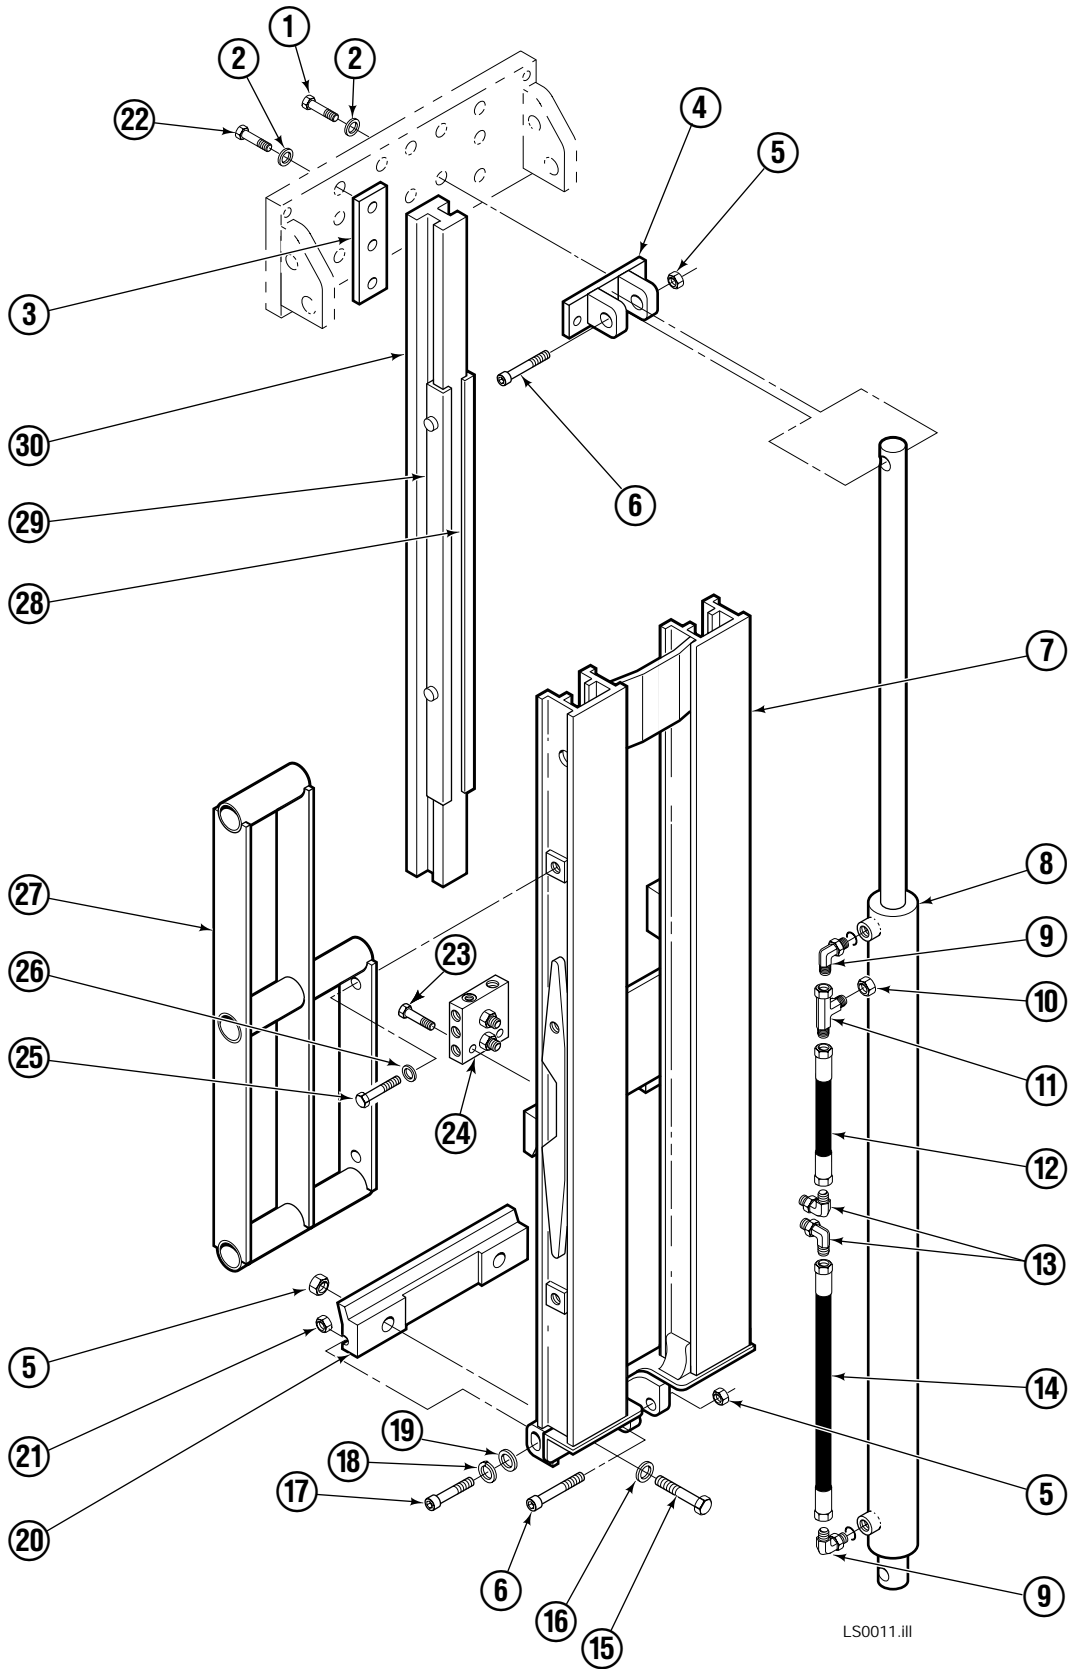

Frame Group

LS0011.iii

Frame Group

35E			
REF	QTY	PART NO.	DESCRIPTION
1	3	206478	Capscrew, M10x1.5x35-10,9
2	3	201570	Washer, M10
3	2	201956	Shim
4	1	201976	Cylinder Clevis
5	4	678990	Nut, M16
6	2	211250	Capscrew, M16 x 85
7	1	206500	Frame
8	1	3018786	◆ Cylinder
9	2	601676	Fitting, 6-6
10	1	2645	Fitting, 6
11	1	611329	Fitting, 6-6
12	1	688694	Hose, 16.75 in.
13	2	2680	Fitting, 6-6
14	1	366596	Hose, 26.25 in.
15	2	689997	Capscrew, M16x2x60
16	2	667225	Washer, .625
17	1	201568	Capscrew, M8 x 45
18	1	680253	Lockwasher, M8
19	1	205349	Washer, M8
20	1	202049	Lower Hook
21	1	767414	Nut, M8
22	8	784139	Capscrew, M12x1.75x50
23	2	768795	Capscrew, M8 x 30
24	1	202047	■ Valve Assembly
25	4	766154	Capscrew, M16x2x40
26	4	211179	Washer, M16
27	2	202329	Backrest
28	2	668910	Bearing
29	2	668911	Bearing
30	2	202055	Arm Bar

◆ See Cylinder page for parts breakdown.

■ See Valve page for parts breakdown.

Reference: Common Parts Group 3018790,
Hydraulic Group 3018788.