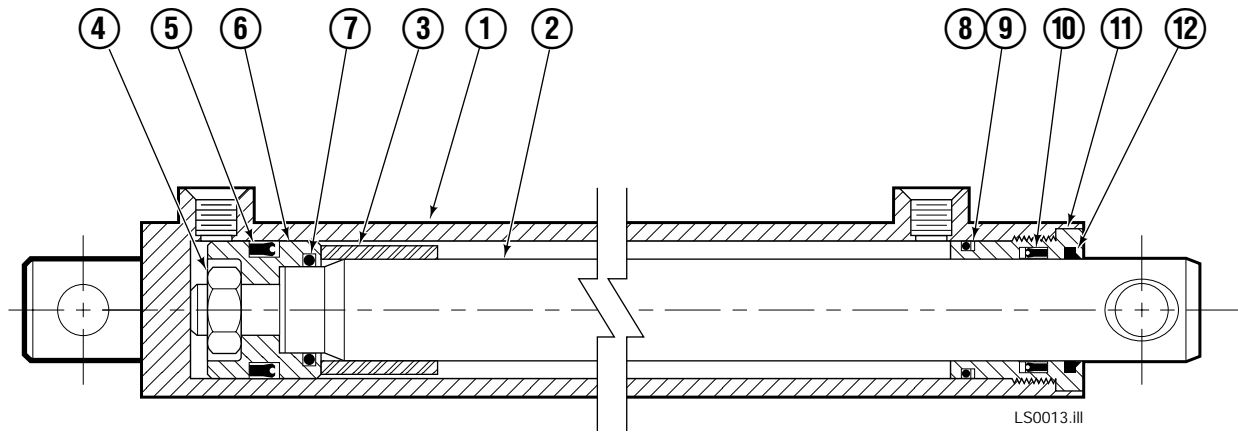

Load Stabilizer Cylinder

35E			
REF	QTY	PART NO.	DESCRIPTION
		3018786	Cylinder Assembly
1	1	563254	Shell
2	1	562598	Rod
3	1	3018787	Spacer
4	1	667623	Nut
5	1	557598	■ Piston Seal
6	1	559702	Piston
7	1	2716	■ O-Ring
8	1	2722	■ O-Ring
9	1	615126	■ Back-Up Ring
10	1	663728	■ Rod Seal
11	1	562300	Retainer
12	1	626468	■ Wiper
		562447	Service Kit

■ Included in Service Kit 562447.

Reference: S-6063, S-6062.