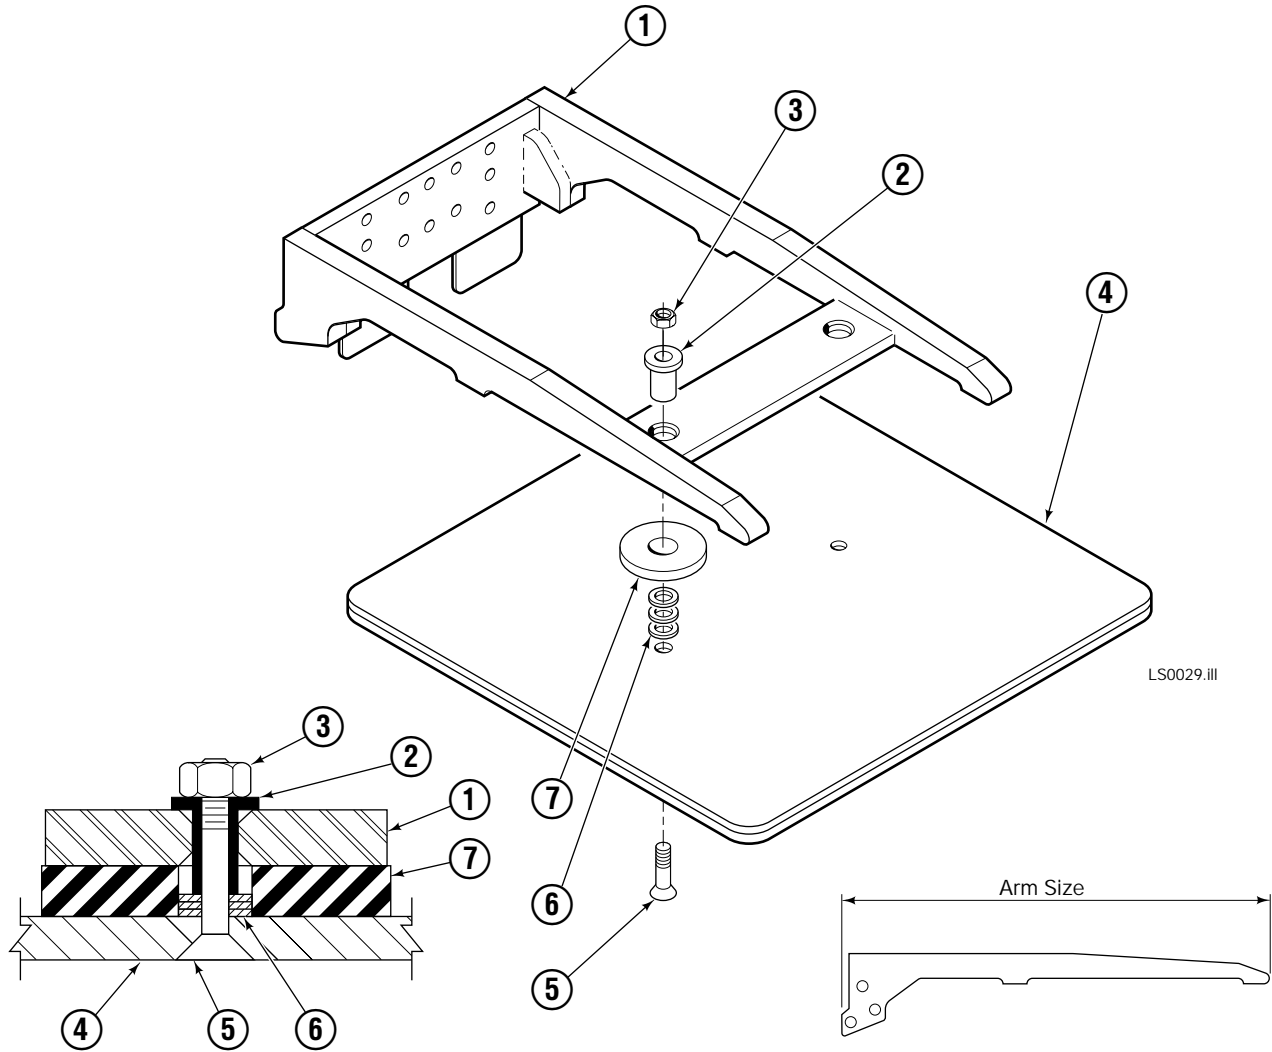

Standard Arm Group

REF	QTY	PART NO.	DESCRIPTION
1	1	3018626	Arm
2	2	205976	Sleeve
3	2	205979	Nylon Nut, M12
4	1	201978	Contact Pad - 36"x36"
5	2	768709	Capscrew
6	6	3018789	Washer, M12
7	2	202145	Washer - Rubber

Reference: Common Parts 3018790.