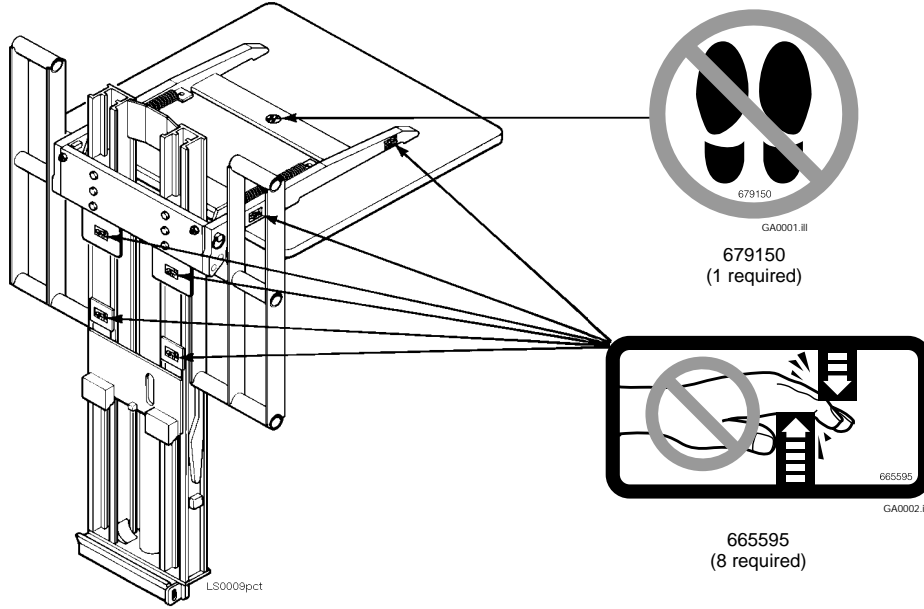

Decals

Load Stabilizer