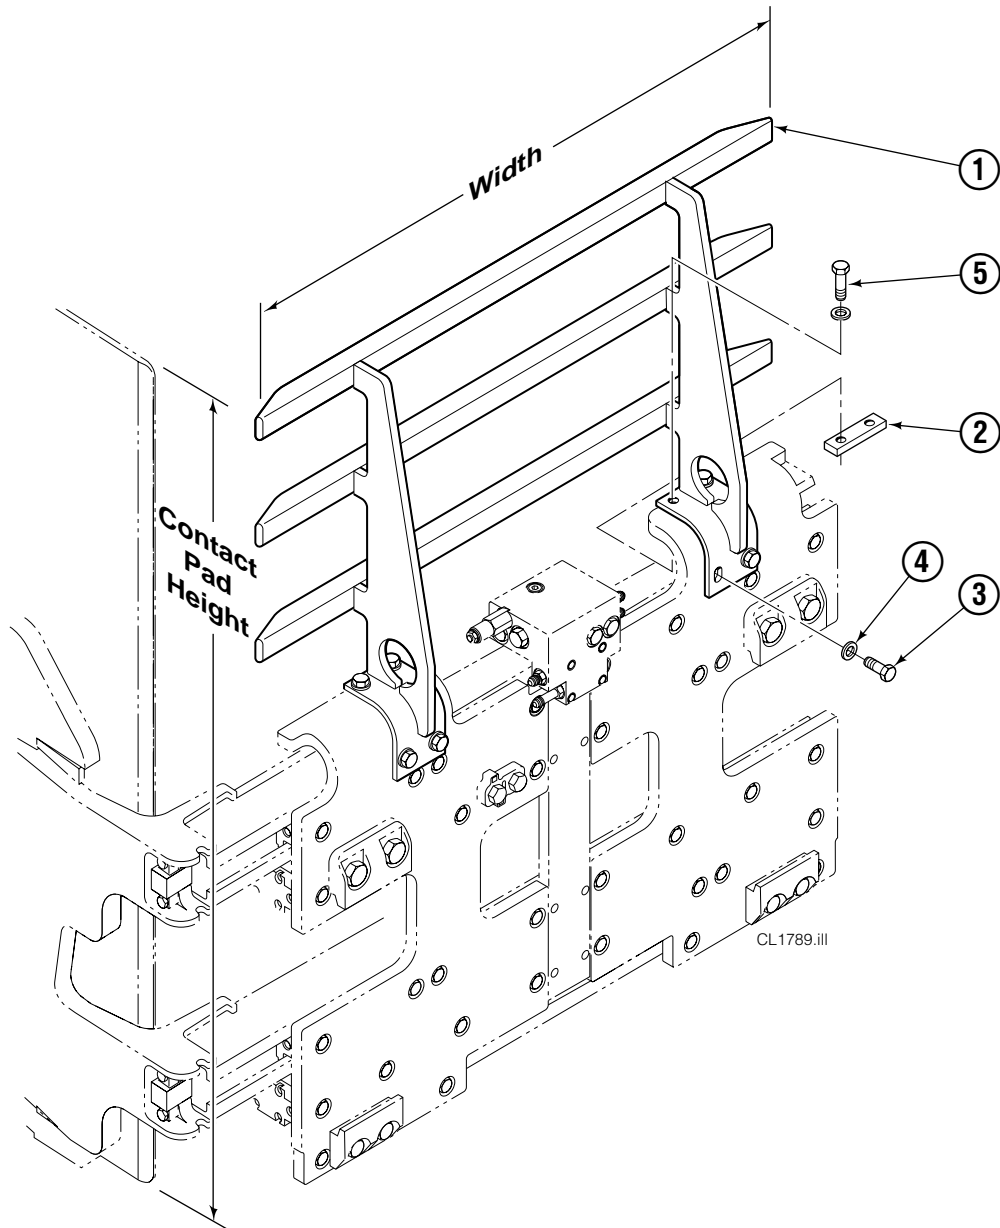

Backrest Group

30E			
REF	QTY	PART NO.	DESCRIPTION
1	1	6100055	Backrest
2	2	210155	Plate
3	4	211689	Capscrew, M12 x 30
4	8	667910	Washer, M12
5	4	206174	Capscrew, M12 x 45

Reference: Hardware Group 211448 (Items 2 thru 5). S-4265.