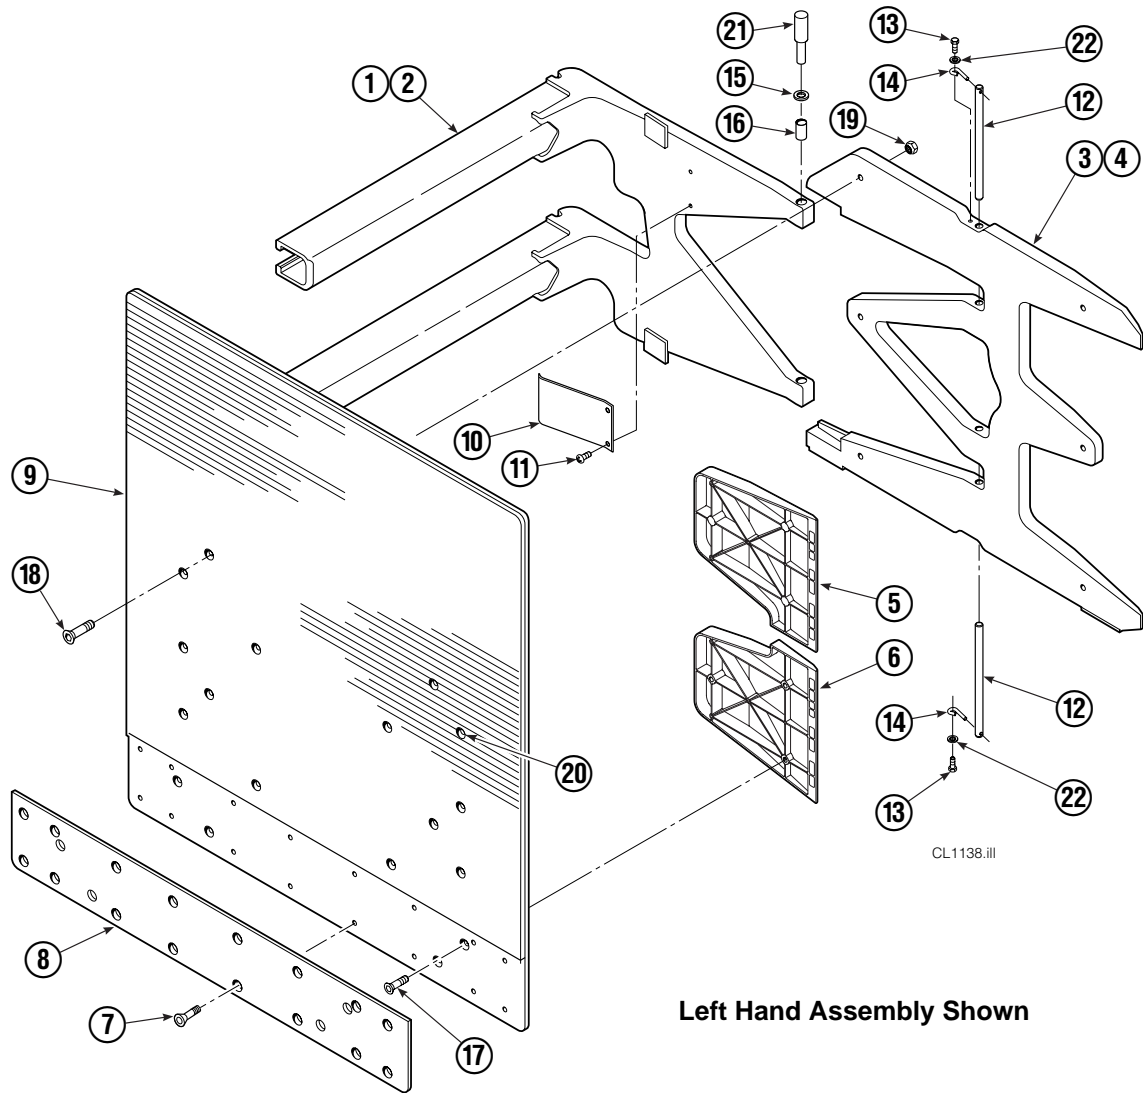

30E							
REF	QTY	PART NO.	DESCRIPTION	REF	QTY	PART NO.	DESCRIPTION
		6008767	Base Unit Group	9	4	210489	Rod End Anchor ●
1	4	210117	Cylinder ▲	10	8	213735	Bearing Spacer
2	4	217001	T-Bar	11	4	210140	Bearing Retainer
3	28	211689	Capscrew, M12 x 30 GR 10.9	12	4	787375	Capscrew, M8 x 20
4	4	209741	Rod End ●	13	1	6008760	Bumper
5	8	768303	Capscrew, M10 x 35 ●	14	4	209120	Bearing
6	8	210490	Retainer Half Ring ●	15	4	209119	Bearing
7	1	216997	Baseplate – LH	16	8	211128	Capscrew, M16 x 30 GR 10.9
8	1	216998	Baseplate – RH			213856	Service Kit

▲ See Valve page for parts breakdown,
part number stamped on valve.

Reference: SK-6090.

Valve

Sideshifting Without Regeneration

REF	QTY	PART NO.	DESCRIPTION
		215873	Valve Assembly
1	1	215874	Valve Body
2	1	214405	Crossover Relief Valve
3	5	682170	Seal Kit ▲
4	1	210266	Flow Divider/Combiner
5	1	679992	Seal Kit ▲
6	2	209847	Check Valve
7	3	215756	Piston
8	1	6025134	Check Valve
9	3	604511	Fitting, 6-6 ●
10	1	605743	Fitting, 6-6 ●
11	5	604510	Fitting, 6
12	1	215876	Crossover Relief Valve
		210452	Valve Service Kit

▲ Included in Valve Service Kit 210452.

● Included in Fitting Group 212978.

Arms and Pads

Left Hand Assembly Shown

30E			
REF	QTY	PART NO.	DESCRIPTION
1	1	6012371	Arm – LH
2	1	6012372	Arm – RH
3	1	3009661	Stabilizer – LH
4	1	3009681	Stabilizer – RH
5	2	210180	Filler Block – LH Upper/RH Lower
6	2	210179	Filler Block – LH Lower/RH Upper
7	32	767439	Capscrew
8	2	3009526	Wear Strip
9	2	3008583	Contact Pad – 48 in.(1220 mm) W x 48 in.(1220 mm) H

Common Parts

REF	QTY	PART NO.	DESCRIPTION	REF	QTY	PART NO.	DESCRIPTION
10	2	210154	Spring	17	12	766646	Capscrew, M10 x 20
11	4	203405	Capscrew, M10 x 16	18	12	768706	Capscrew, M12 x 35
12	4	210161	Pin	19	12	773842	Nut, M12
13	4	787372	Capscrew, M8 x 20	20	▲	673841	Contact Pad Repair Kit
14	4	682999	Eye Pin	21	1	675626	Bushing Driver Tool
15	10	675620	Washer, M10	22	4	787398	Washer, M8
16	8	200590	Bushing				