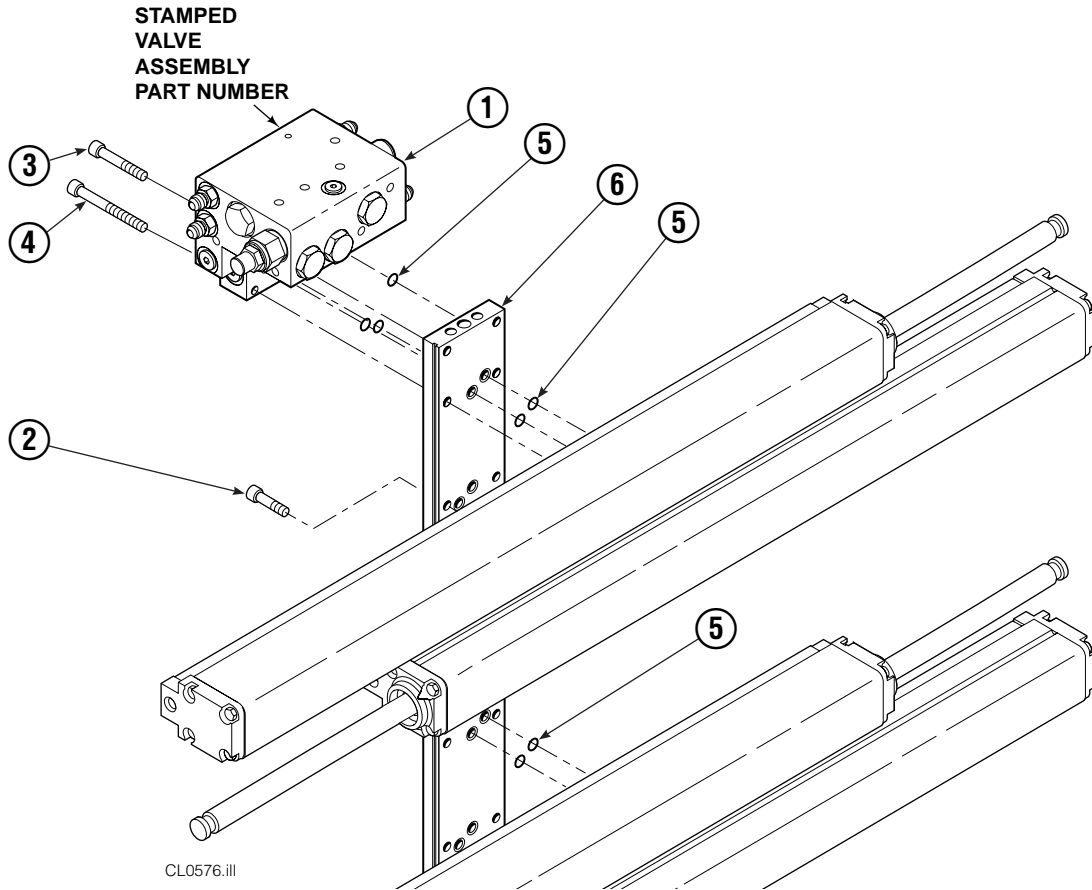

Hydraulic Group

30E			
REF	QTY	PART NO.	DESCRIPTION
		215872	Hydraulic Group
		212983	Manifold Group
1	1	215873	Valve Assembly ▲
2	6	768208	Capscrew, M8 x 25
3	2	768797	Capscrew, M8 x 40
4	2	768800	Capscrew, M8 x 60
5	11	214053	O-Ring, 90 Durometer
6	1	212974	Manifold

▲ See Valve page for parts breakdown,
part number stamped on valve.

Reference: SK-6090.