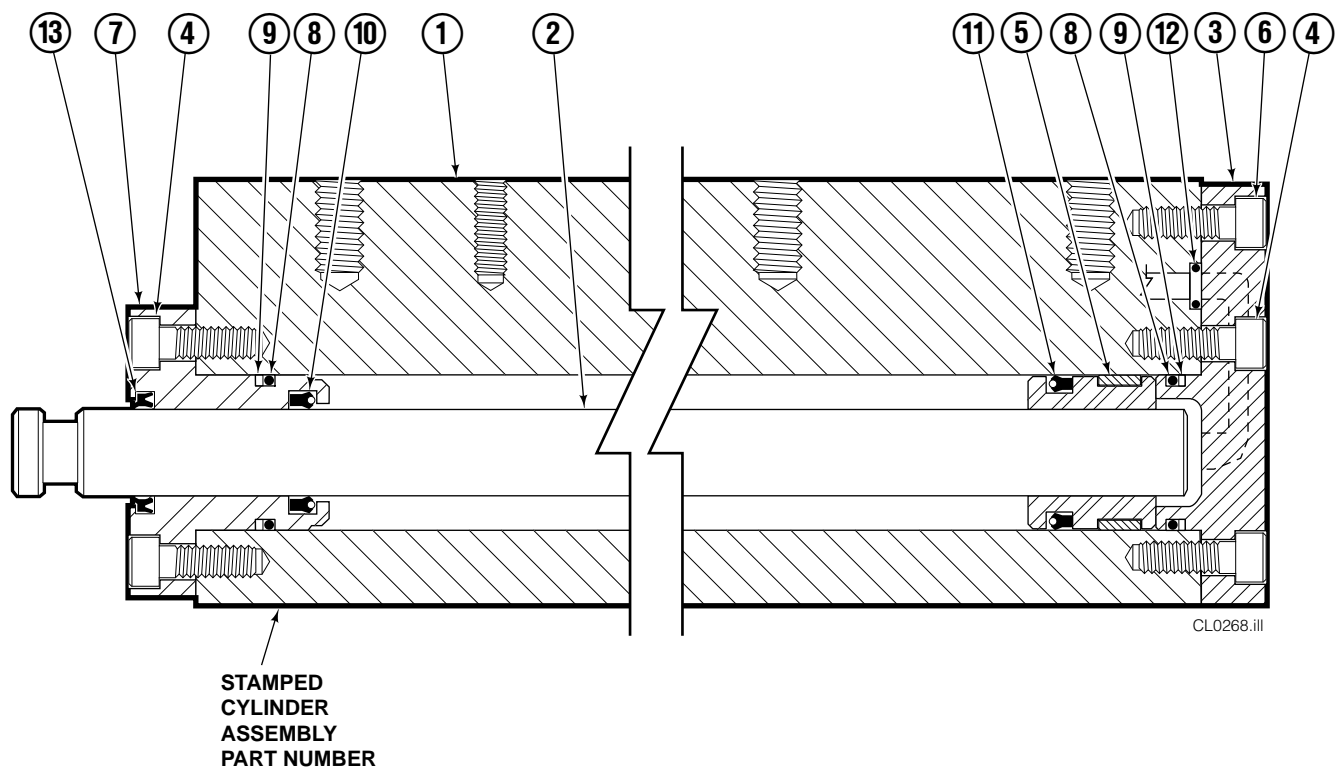

30E							
REF	QTY	PART NO.	DESCRIPTION	REF	QTY	PART NO.	DESCRIPTION
		6008767	Base Unit Group	9	4	210489	Rod End Anchor ●
1	4	210117	Cylinder ▲	10	8	213735	Bearing Spacer
2	4	217001	T-Bar	11	4	210140	Bearing Retainer
3	28	211689	Capscrew, M12 x 30 GR 10.9	12	4	787375	Capscrew, M8 x 20
4	4	209741	Rod End ●	13	1	6008760	Bumper
5	8	768303	Capscrew, M10 x 35 ●	14	4	209120	Bearing
6	8	210490	Retainer Half Ring ●	15	4	209119	Bearing
7	1	216997	Baseplate – LH	16	8	211128	Capscrew, M16 x 30 GR 10.9
8	1	216998	Baseplate – RH			213856	Service Kit

▲ See Cylinder page for parts breakdown.

● Included in Cylinder Rod Anchor Kit 213856.

Reference: SK-6089.

Cylinder

30E							
REF	QTY	PART NO.	DESCRIPTION	REF	QTY	PART NO.	DESCRIPTION
		210117	Cylinder Assembly	8	2	210053	O-Ring ▲
1	1	210118	Cylinder/Shell	9	2	210050	Back-Up Ring ▲
2	1	4157-820	Rod	10	1	212477	Seal ▲
3	1	213783	Cap	11	1	209808	Seal ▲
4	8	768208	Capscrew, M8 x 25	12	2	214053	O-Ring ▲
5	1	209809	Bearing ▲	13	1	562131	Wiper ▲
6	1	787375	Capscrew, M8 x 20			210090	Service Kit
7	1	212452	Retainer				