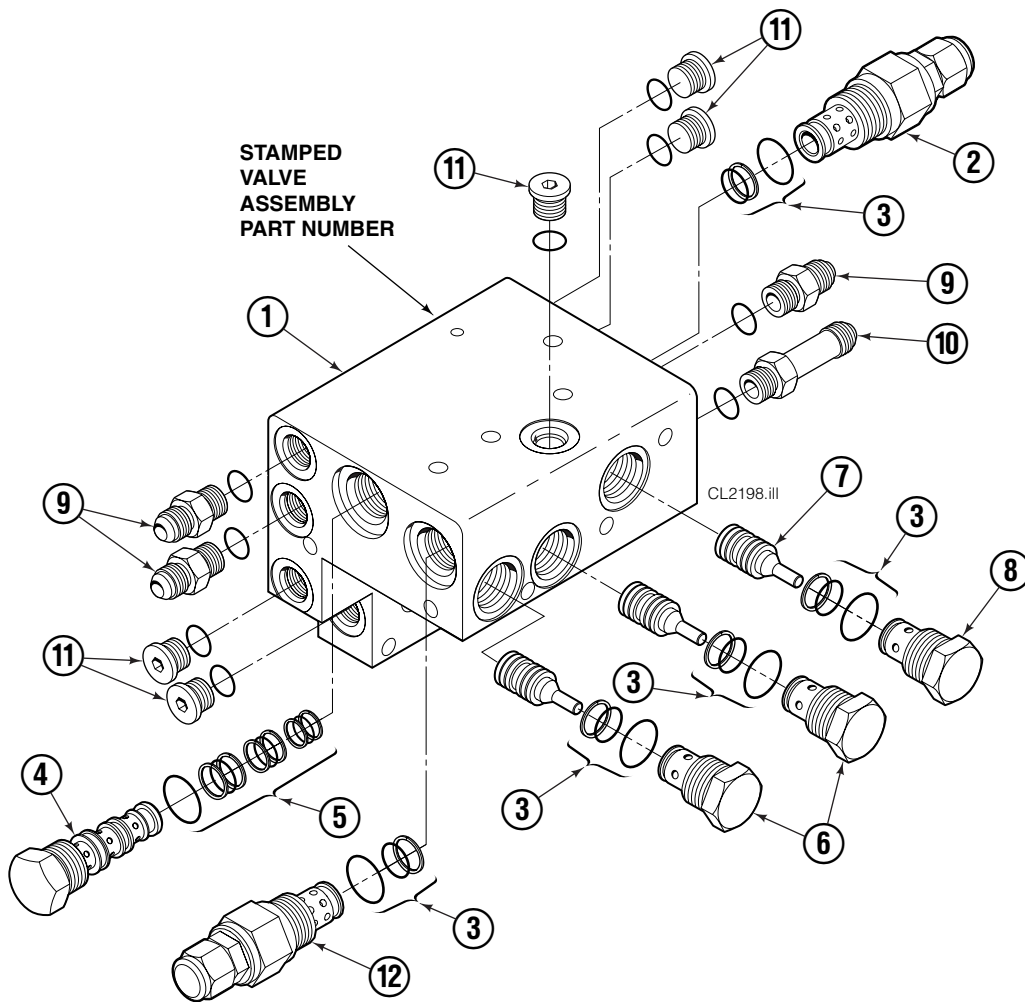

30E							
REF	QTY	PART NO.	DESCRIPTION	REF	QTY	PART NO.	DESCRIPTION
		6008767	Base Unit Group	9	4	210489	Rod End Anchor ●
1	4	210117	Cylinder ▲	10	8	213735	Bearing Spacer
2	4	217001	T-Bar	11	4	210140	Bearing Retainer
3	28	211689	Capscrew, M12 x 30 GR 10.9	12	4	787375	Capscrew, M8 x 20
4	4	209741	Rod End ●	13	1	6008760	Bumper
5	8	768303	Capscrew, M10 x 35 ●	14	4	209120	Bearing
6	8	210490	Retainer Half Ring ●	15	4	209119	Bearing
7	1	216997	Baseplate – LH	16	8	211128	Capscrew, M16 x 30 GR 10.9
8	1	216998	Baseplate – RH			213856	Service Kit

▲ See Cylinder page for parts breakdown.

● Included in Cylinder Rod Anchor Kit 213856.

Reference: SK-6089.

Cylinder

30E							
REF	QTY	PART NO.	DESCRIPTION	REF	QTY	PART NO.	DESCRIPTION
		210117	Cylinder Assembly	8	2	210053	O-Ring ▲
1	1	210118	Cylinder/Shell	9	2	210050	Back-Up Ring ▲
2	1	4157-820	Rod	10	1	212477	Seal ▲
3	1	213783	Cap	11	1	209808	Seal ▲
4	8	768208	Capscrew, M8 x 25	12	2	214053	O-Ring ▲
5	1	209809	Bearing ▲	13	1	562131	Wiper ▲
6	1	787375	Capscrew, M8 x 20			210090	Service Kit
7	1	212452	Retainer				

▲ Included in Service Kit 210090.

Reference: S-4644, S-4643.

Hydraulic Group

30E			
REF	QTY	PART NO.	DESCRIPTION
		215872	Hydraulic Group
		212983	Manifold Group
1	1	215873	Valve Assembly ▲
2	6	768208	Capscrew, M8 x 25
3	2	768797	Capscrew, M8 x 40
4	2	768800	Capscrew, M8 x 60
5	11	214053	O-Ring, 90 Durometer
6	1	212974	Manifold

▲ See Valve page for parts breakdown,
part number stamped on valve.

Reference: SK-6090.

Valve

Sideshifting Without Regeneration

REF	QTY	PART NO.	DESCRIPTION
		215873	Valve Assembly
1	1	215874	Valve Body
2	1	214405	Crossover Relief Valve
3	5	682170	Seal Kit ▲
4	1	210266	Flow Divider/Combiner
5	1	679992	Seal Kit ▲
6	2	209847	Check Valve
7	3	215756	Piston
8	1	6025134	Check Valve
9	3	604511	Fitting, 6-6 ●
10	1	605743	Fitting, 6-6 ●
11	5	604510	Fitting, 6
12	1	215876	Crossover Relief Valve
		210452	Valve Service Kit