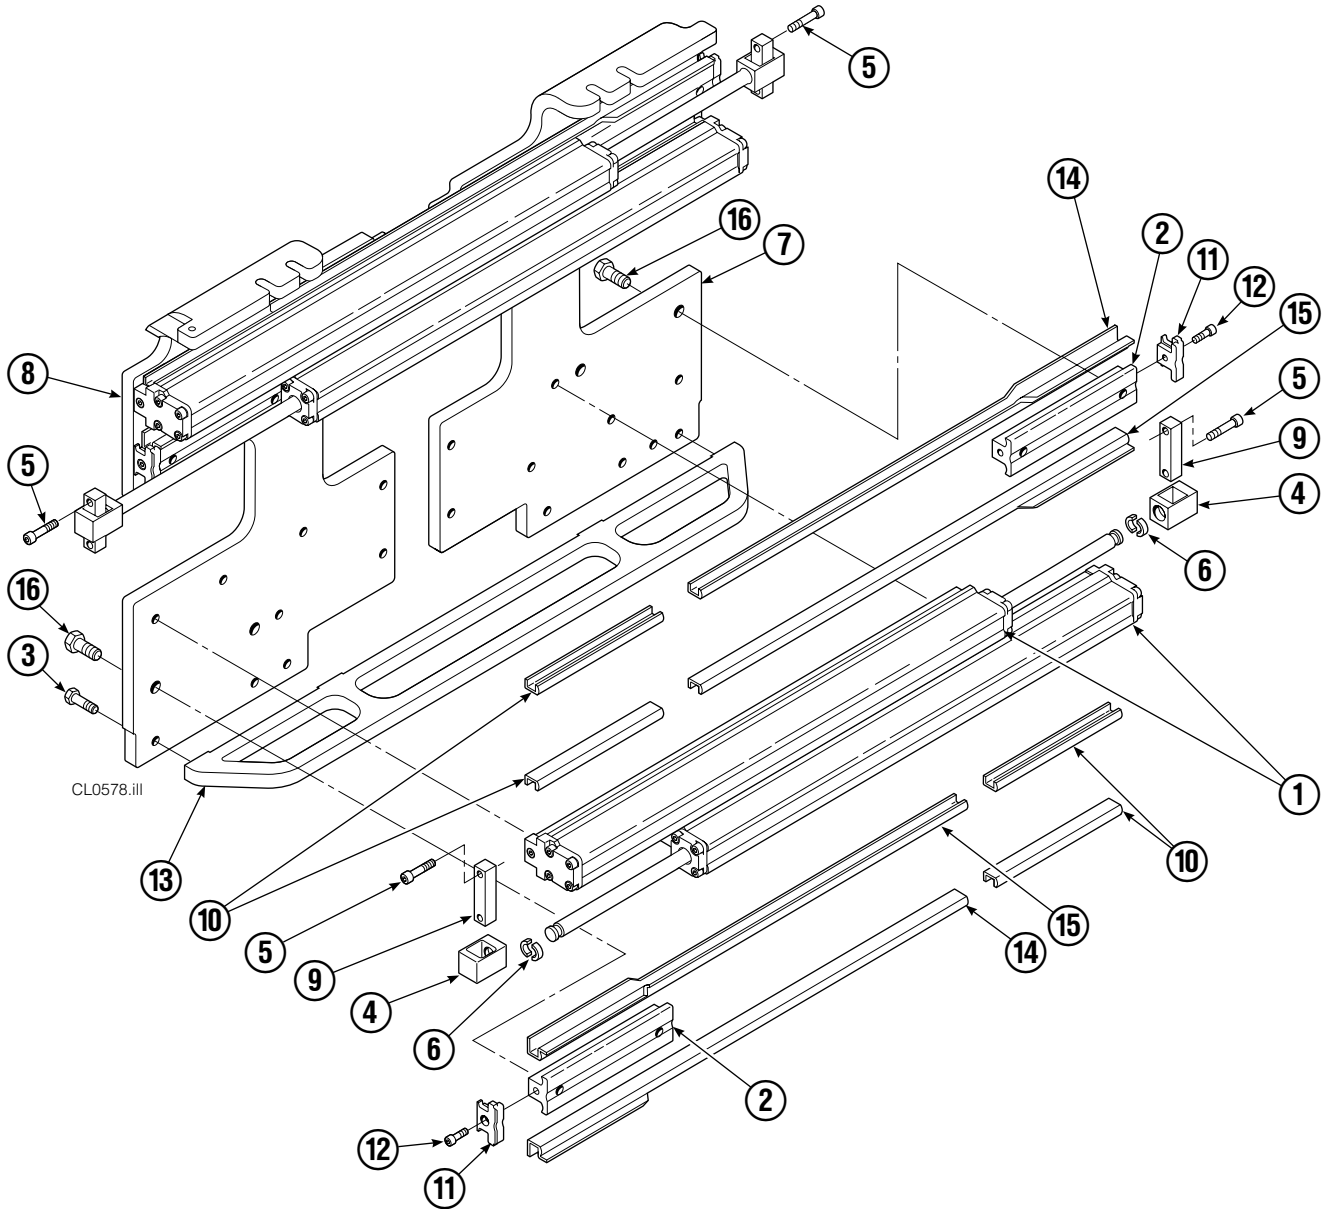

OR

Write: Cascade Corporation, P.O. Box 20187, Portland, OR 97220

Internet: www.cascorp.com

Decals

CL0579.ill

30E			
REF	QTY	PART NO.	DESCRIPTION
1	12	665595	No Hand Hold Decal
2	6	679150	No Step Decal
3	1	211274	Eagle - 80 mm
4	2	211276	Eagle - 240 mm

30E							
REF	QTY	PART NO.	DESCRIPTION	REF	QTY	PART NO.	DESCRIPTION
		6008767	Base Unit Group	9	4	210489	Rod End Anchor ●
1	4	210117	Cylinder ▲	10	8	213735	Bearing Spacer
2	4	217001	T-Bar	11	4	210140	Bearing Retainer
3	28	211689	Capscrew, M12 x 30 GR 10.9	12	4	787375	Capscrew, M8 x 20
4	4	209741	Rod End ●	13	1	6008760	Bumper
5	8	768303	Capscrew, M10 x 35 ●	14	4	209120	Bearing
6	8	210490	Retainer Half Ring ●	15	4	209119	Bearing
7	1	216997	Baseplate – LH	16	8	211128	Capscrew, M16 x 30 GR 10.9
8	1	216998	Baseplate – RH			213856	Service Kit

▲ See Cylinder page for parts breakdown.

● Included in Cylinder Rod Anchor Kit 213856.

Reference: SK-6089.

Cylinder

30E							
REF	QTY	PART NO.	DESCRIPTION	REF	QTY	PART NO.	DESCRIPTION
		210117	Cylinder Assembly	8	2	210053	O-Ring ▲
1	1	210118	Cylinder/Shell	9	2	210050	Back-Up Ring ▲
2	1	4157-820	Rod	10	1	212477	Seal ▲
3	1	213783	Cap	11	1	209808	Seal ▲
4	8	768208	Capscrew, M8 x 25	12	2	214053	O-Ring ▲
5	1	209809	Bearing ▲	13	1	562131	Wiper ▲
6	1	787375	Capscrew, M8 x 20			210090	Service Kit
7	1	212452	Retainer				