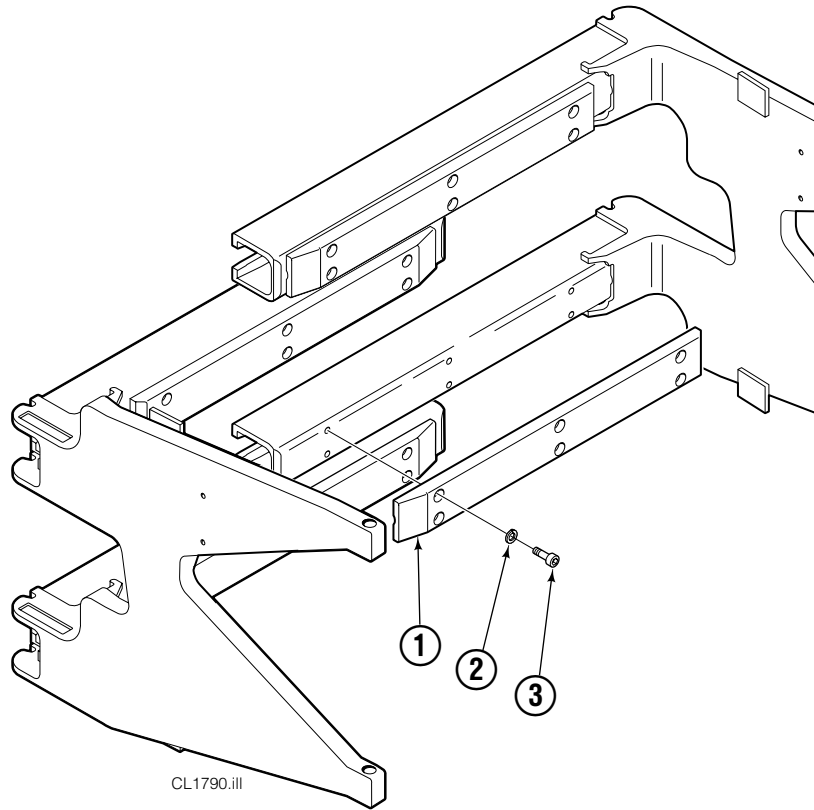

Bumper Group

30E			
REF	QTY	PART NO.	DESCRIPTION
		6008704	Bumper Group
1	1	6008545	Bumper
2	24	201570	Washer, M10
3	24	767615	Bolt