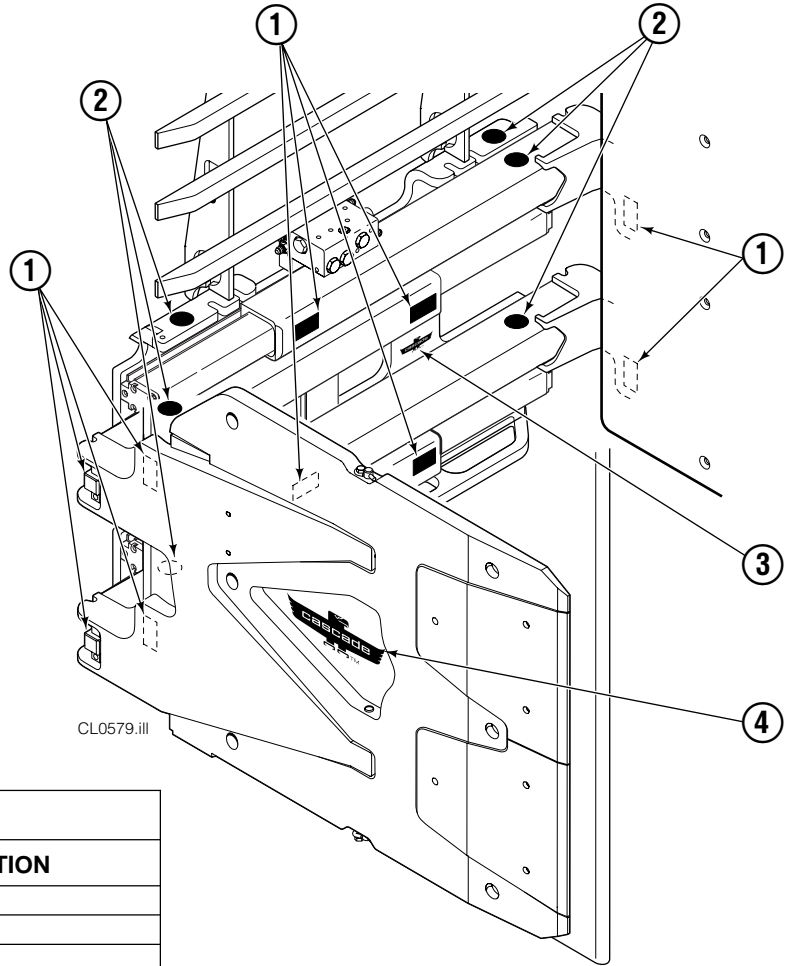

Decals

CL0579.ill

30E			
REF	QTY	PART NO.	DESCRIPTION
1	12	665595	No Hand Hold Decal
2	6	679150	No Step Decal
3	1	211274	Eagle - 80 mm
4	2	211276	Eagle - 240 mm