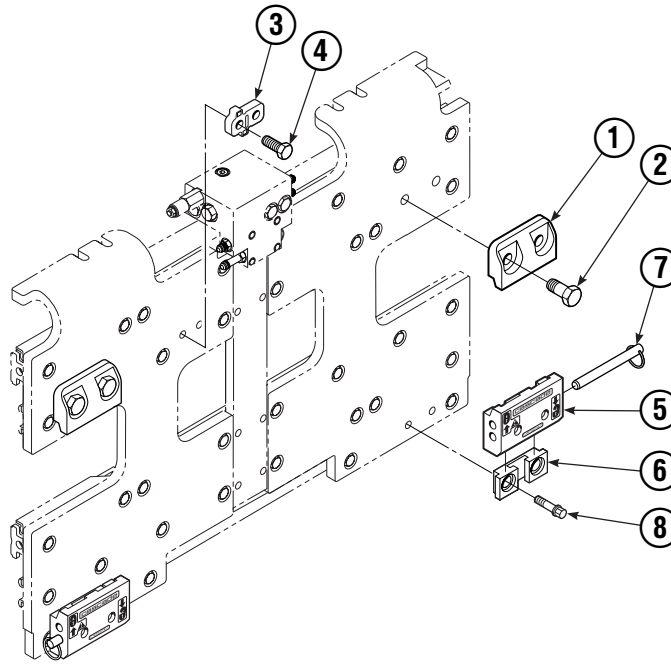

30E							
REF	QTY	PART NO.	DESCRIPTION	REF	QTY	PART NO.	DESCRIPTION
		6008767	Base Unit Group	9	4	210489	Rod End Anchor ●
1	4	210117	Cylinder ▲	10	8	213735	Bearing Spacer
2	4	217001	T-Bar	11	4	210140	Bearing Retainer
3	28	211689	Capscrew, M12 x 30 GR 10.9	12	4	787375	Capscrew, M8 x 20
4	4	209741	Rod End ●	13	1	6008760	Bumper
5	8	768303	Capscrew, M10 x 35 ●	14	4	209120	Bearing
6	8	210490	Retainer Half Ring ●	15	4	209119	Bearing
7	1	216997	Baseplate – LH	16	8	211128	Capscrew, M16 x 30 GR 10.9
8	1	216998	Baseplate – RH			213856	Service Kit

Common Parts

REF	QTY	PART NO.	DESCRIPTION	REF	QTY	PART NO.	DESCRIPTION
10	2	210154	Spring	17	12	766646	Capscrew, M10 x 20
11	4	203405	Capscrew, M10 x 16	18	12	768706	Capscrew, M12 x 35
12	4	210161	Pin	19	12	773842	Nut, M12
13	4	787372	Capscrew, M8 x 20	20	▲	673841	Contact Pad Repair Kit
14	4	682999	Eye Pin	21	1	675626	Bushing Driver Tool
15	10	675620	Washer, M10	22	4	787398	Washer, M8
16	8	200590	Bushing				

Reference: Common Parts 210495, Stabilizer Group 3009641, ▲ Repairs four holes.
 Contact Pad Group 3007952, Camber Shim Kit 217491.

Backrest Group

30E			
REF	QTY	PART NO.	DESCRIPTION
1	1	6100055	Backrest
2	2	210155	Plate
3	4	211689	Capscrew, M12 x 30
4	8	667910	Washer, M12
5	4	206174	Capscrew, M12 x 45

Reference: Hardware Group 211448 (Items 2 thru 5). S-4265.

Bumper Group

30E			
REF	QTY	PART NO.	DESCRIPTION
		6008704	Bumper Group
1	1	6008545	Bumper
2	24	201570	Washer, M10
3	24	767615	Bolt

Quick-Change Mounting Group