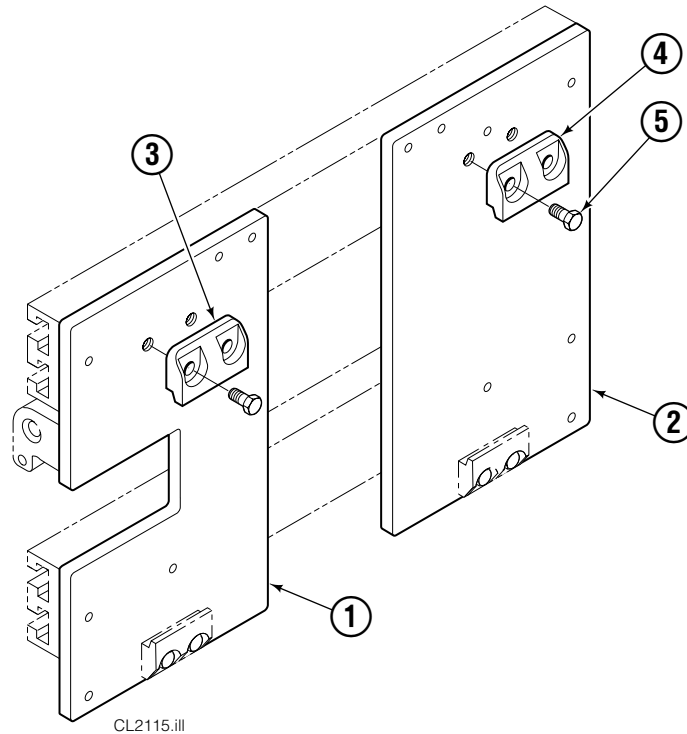

CL0146.III

Left Hand Assembly Shown

ARM CAPSCREW EXTENSION TOOL Required for Proper Torquing of Capscrews		
	35D/50D	667669

50D			
REF	QTY	PART NO.	DESCRIPTION
		6013764	Arm Assembly – LH ▲
		6013765	Arm Assembly – RH ●
1	1	395619	Arm – LH
2	1	395614	Arm – RH
3	12	607105	Capscrew, 3/4 NC x 2.00
4	1	6013767	Contact Pad ■
5	1	324229	Edge Guard ■
6	7	667843	Rivet ■
7	4	4671	Capscrew
8	4	550218	Nut
9	4	667700	Arm Bar

▲ Includes items 1 & 3-8.

● Includes items 2-8.

■ Included in Contact Pad Assembly 6013768.

Reference: S-8270, S-8272.

Mounting Plates with Bolt-On Upper Hooks

REF	QTY	PART NO.	DESCRIPTION
1	1	680624	Mounting Plate Assembly-LH ●
2	1	680623	Mounting Plate Assembly-RH ■
3	1	6002330	Upper Hook-LH
4	1	210491	Upper Hook-RH
5	4	768577	Capscrew, M20 x 35