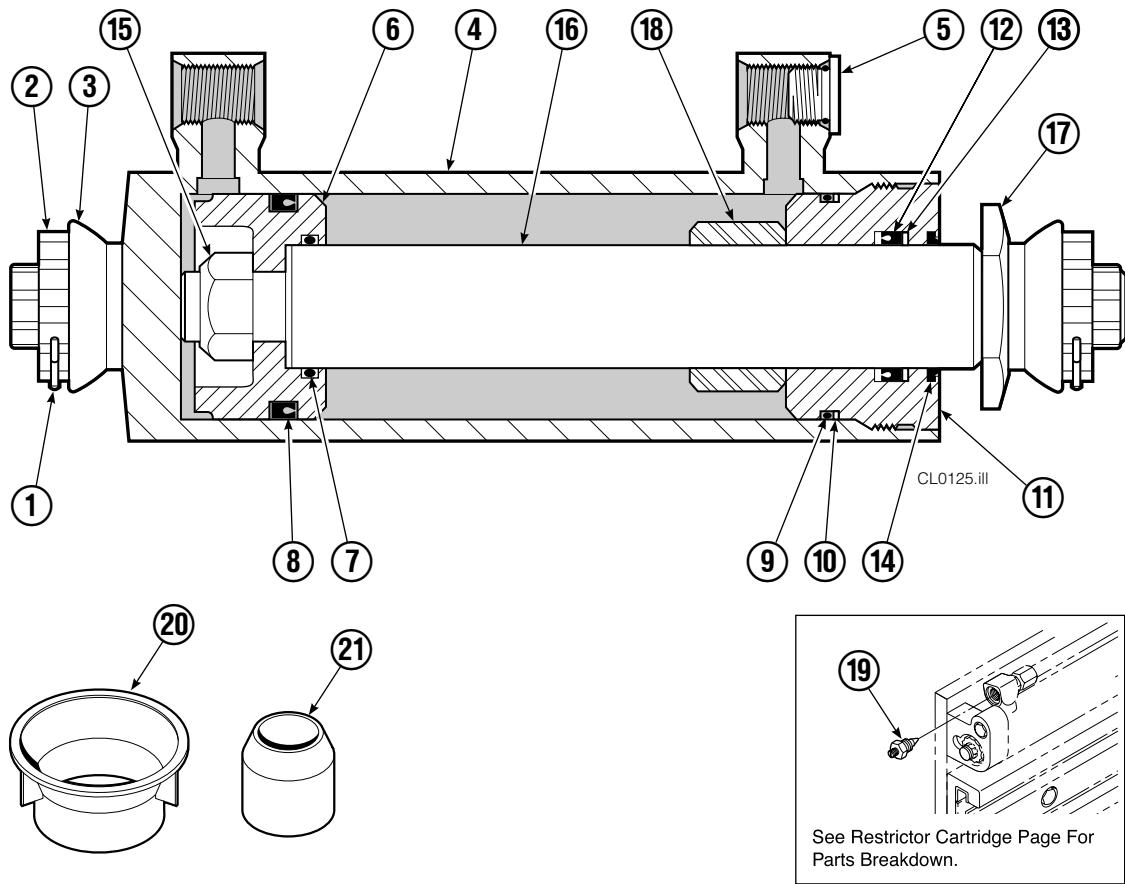

Base Unit Group

CL2530.iii

50D							
REF	QTY	PART NO.	DESCRIPTION	REF	QTY	PART NO.	DESCRIPTION
		6000933	Base Unit Group	13	8	667644	Capscrew
1	2	210436	Hose, 24.75 in.	14	1	319099	Bumper
2	2	210441	Hose, 21.25 in.	15	2	665707	Nut, 1/2 in. ID
3	1	601377	Fitting, 8-8	16	2	640699	Capscrew, 1/2 NC x 2.75
4	2	686369	Fitting	17	4	668904	Bearing
5	2	611288	Fitting, 6-8	18	4	667663	Bearing
6	2	671222	Capscrew, 3/8 NC x .75	19	4	668905	Bearing
7	2	4750	Capscrew, 3/8 NC x .75	20	1	680626	Mounting Plate - RH
8	2	667666	Cylinder ▲	21	1	680625	Mounting Plate - LH
9	2	7862	Roll Pin - Inner	22	1	674167	Frame - Lower
10	2	7961	Roll Pin - Outer	23	2	631018	Fitting
11	1	667659	Frame - Upper	24	2	6230	Washer
12	8	667225	Washer				

▲ See Cylinder page for parts breakdown.

Cylinder

See Restrictor Cartridge Page For Parts Breakdown.

50D			
REF	QTY	PART NO.	DESCRIPTION
		667666	Cylinder Assembly
1	2	6511	■ Cotter Pin
2	2	667667	■ Nut Retainer
3	2	667668	■ Nut
4	1	553760	Shell
5	1	602580	Fitting
6	1	558402	Piston
7	1	2722	▲ O-Ring
8	1	557376	▲ Seal
9	1	2791	▲ O-Ring
10	1	615134	▲ Back-Up Ring
11	1	667675	Retainer
12	1	662451	▲ Seal
13	1	638246	▲ Nylon Ring
14	1	564930	▲ Wiper
15	1	561012	Nut
16	1	667670	Rod
17	1	667676	Washer
18	1	—	Spacer
19	1	667609	Restrictor Cartridge ●
20	1	671049	▲ Seal Loader, Piston
21	1	671052	▲ Seal Loader, Retainer
		667723	Service Kit