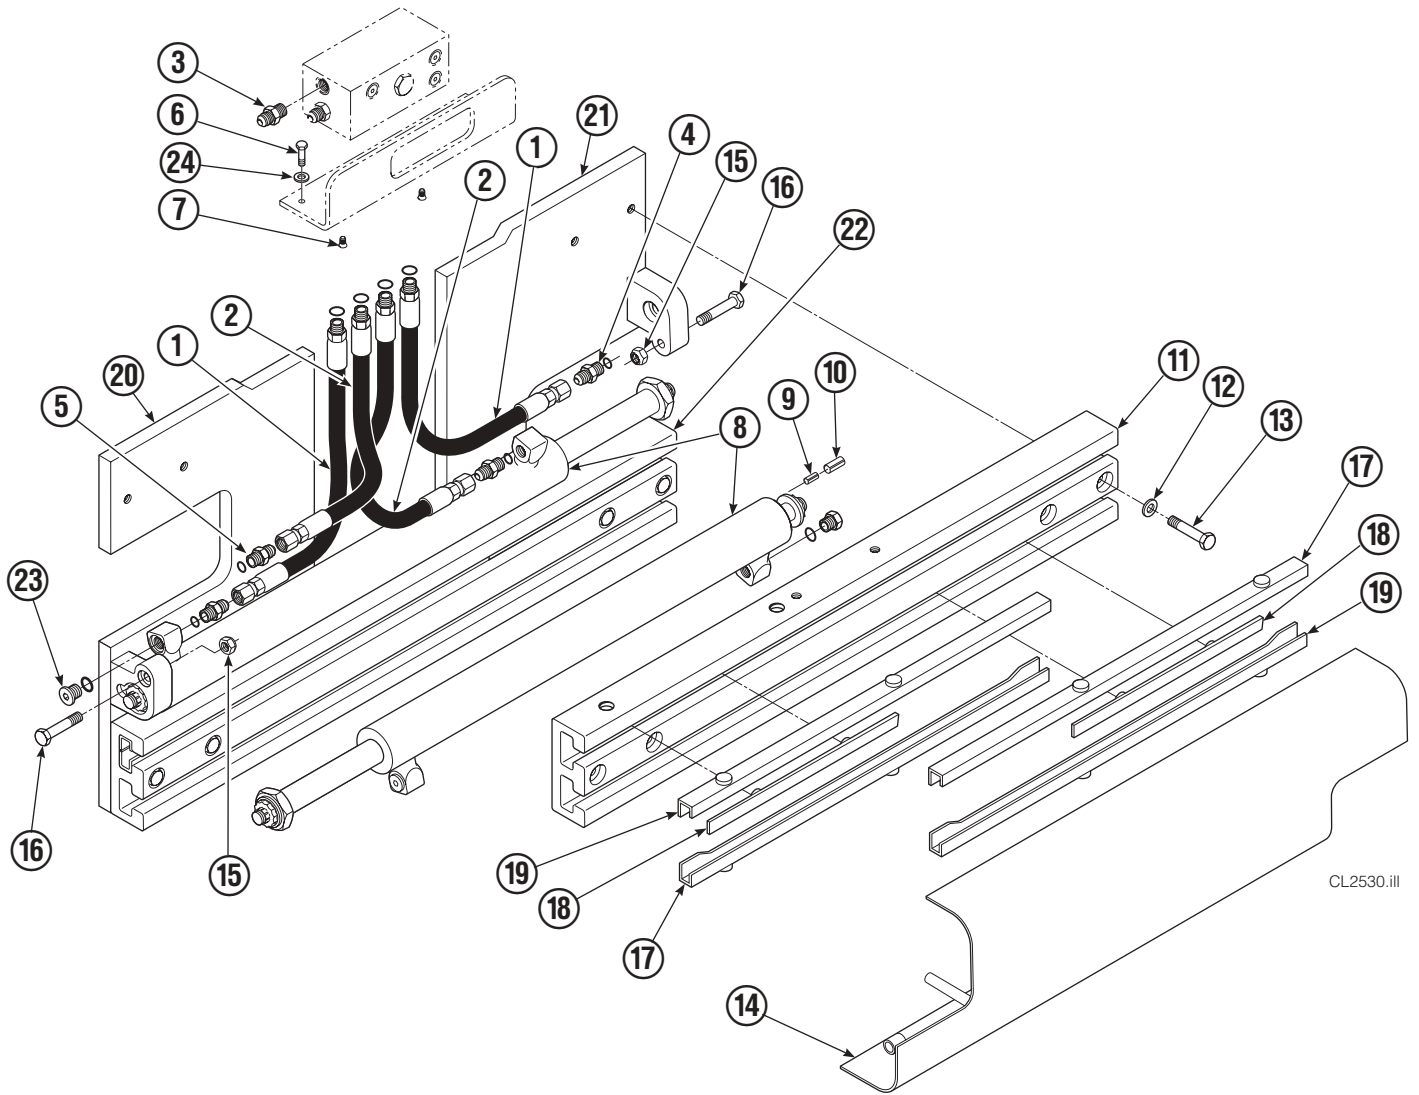

Base Unit Group

CL2530.iii

50D							
REF	QTY	PART NO.	DESCRIPTION	REF	QTY	PART NO.	DESCRIPTION
		6000933	Base Unit Group	13	8	667644	Capscrew
1	2	210436	Hose, 24.75 in.	14	1	319099	Bumper
2	2	210441	Hose, 21.25 in.	15	2	665707	Nut, 1/2 in. ID
3	1	601377	Fitting, 8-8	16	2	640699	Capscrew, 1/2 NC x 2.75
4	2	686369	Fitting	17	4	668904	Bearing
5	2	611288	Fitting, 6-8	18	4	667663	Bearing
6	2	671222	Capscrew, 3/8 NC x .75	19	4	668905	Bearing
7	2	4750	Capscrew, 3/8 NC x .75	20	1	680626	Mounting Plate - RH
8	2	667666	Cylinder ▲	21	1	680625	Mounting Plate - LH
9	2	7862	Roll Pin - Inner	22	1	674167	Frame - Lower
10	2	7961	Roll Pin - Outer	23	2	631018	Fitting
11	1	667659	Frame - Upper	24	2	6230	Washer
12	8	667225	Washer				

▲ See Cylinder page for parts breakdown.

Cylinder

See Restrictor Cartridge Page For Parts Breakdown.

50D			
REF	QTY	PART NO.	DESCRIPTION
		667666	Cylinder Assembly
1	2	6511	■ Cotter Pin
2	2	667667	■ Nut Retainer
3	2	667668	■ Nut
4	1	553760	Shell
5	1	602580	Fitting
6	1	558402	Piston
7	1	2722	▲ O-Ring
8	1	557376	▲ Seal
9	1	2791	▲ O-Ring
10	1	615134	▲ Back-Up Ring
11	1	667675	Retainer
12	1	662451	▲ Seal
13	1	638246	▲ Nylon Ring
14	1	564930	▲ Wiper
15	1	561012	Nut
16	1	667670	Rod
17	1	667676	Washer
18	1	—	Spacer
19	1	667609	Restrictor Cartridge ●
20	1	671049	▲ Seal Loader, Piston
21	1	671052	▲ Seal Loader, Retainer
		667723	Service Kit