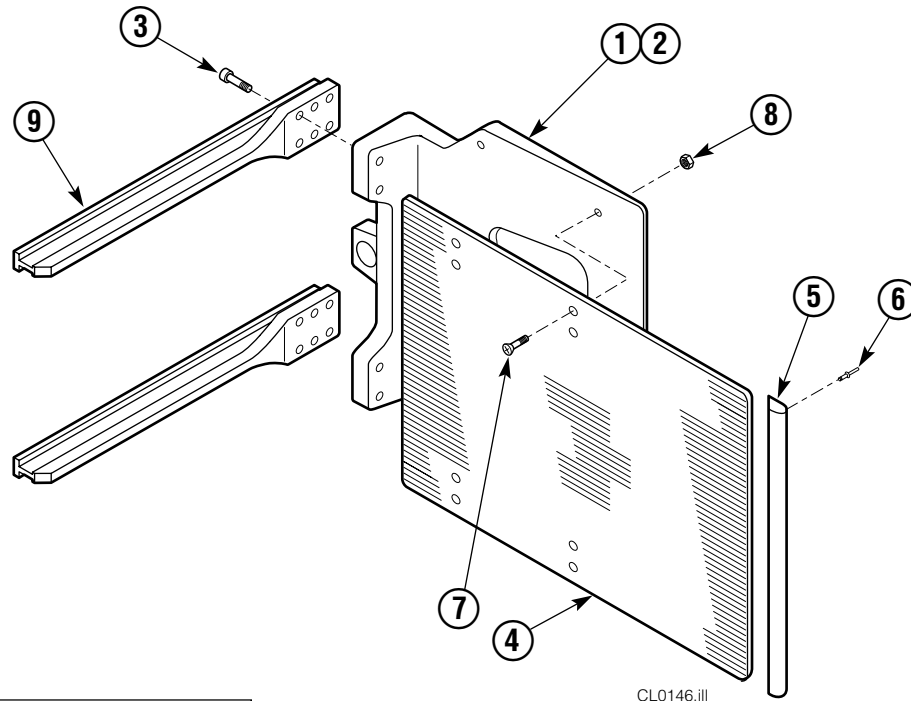

Multi-Purpose/Rigid Arm

CL0146.III

Left Hand Assembly Shown

ARM CAPSCREW EXTENSION TOOL Required for Proper Torquing of Capscrews		
	35D/50D	667669

50D			
REF	QTY	PART NO.	DESCRIPTION
		6013764	Arm Assembly – LH ▲
		6013765	Arm Assembly – RH ●
1	1	395619	Arm – LH
2	1	395614	Arm – RH
3	12	607105	Capscrew, 3/4 NC x 2.00
4	1	6013767	Contact Pad ■
5	1	324229	Edge Guard ■
6	7	667843	Rivet ■
7	4	4671	Capscrew
8	4	550218	Nut
9	4	667700	Arm Bar

▲ Includes items 1 & 3-8.

● Includes items 2-8.

■ Included in Contact Pad Assembly 6013768.

Reference: S-8270, S-8272.