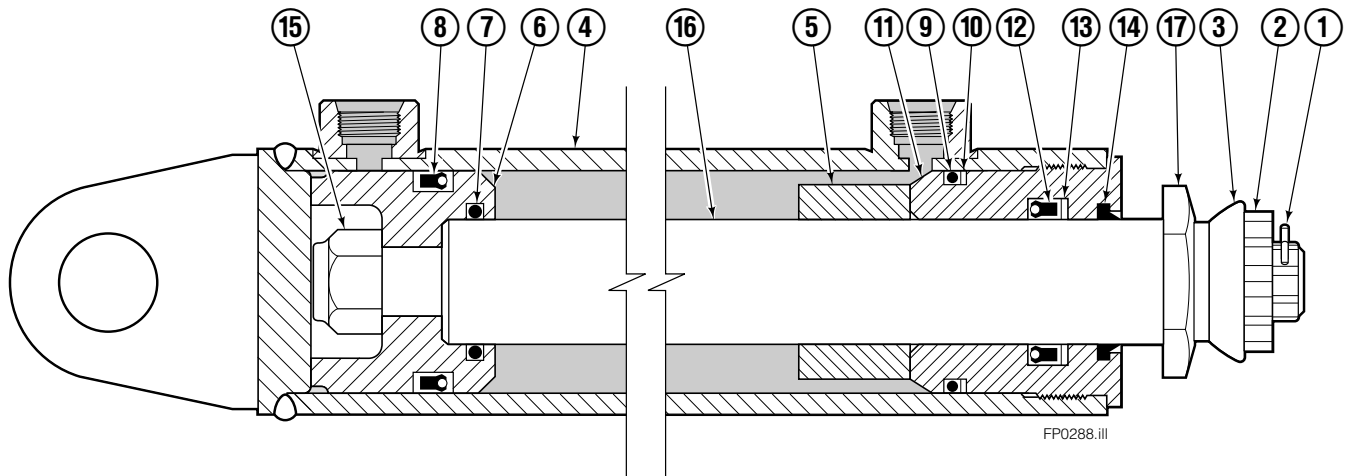

OR

Write: Cascade Corporation, P.O. Box 20187, Portland, OR 97220

Internet: www.cascorp.com

Carriage Assembly

REF	QTY	PART NO.	DESCRIPTION	REF	QTY	PART NO.	DESCRIPTION
		6102777	Carriage Assembly	12	3	684800	Capscrew, M12 x 100
1	1	6101040	Carriage	13	2	626505	■ Fitting, 10-6
2	1	6100915	Cylinder ▲	14	1	6104570	■ Valve
3	1	6011900	Fork Carrier – RH	15	2	768798	■ Capscrew, M8 x 45
4	1	6011934	Fork Carrier – LH	16	2	611329	■ Fitting, 6-6
5	2	672726	Cotter Pin	17	1	2680	Fitting, 6-6
6	2	678528	Clevis Pin	18	1	6101180	Tube
7	1	6100899	Fork Pin	19	1	6101178	Tube
8	2	3012749	Retainer	20	2	2375	Fitting, 6-6
9	2	3014343	Clamp			6101250	Hydraulic Group ●
10	4	768706	Capscrew, M12 x 35			6101138	Component Group ●
11	1	3014344	Clamp Support			6101143	Roller Guard Group ●

▲ See Cylinder page for parts breakdown.

● See Group page for parts breakdown.

■ Included in Valve Kit 6104569.

Cylinder

150J			
REF	QTY	PART NO.	DESCRIPTION
		6100915	Cylinder Assembly
1	2	6510	Cotter Pin
2	2	667624	Nut Retainer
3	2	667625	Nut
4	1	6100916	Shell
5	1	6011552	Spacer
6	1	558200	Piston
7	1	2716	▲ O-Ring
8	1	662452	▲ Seal
9	1	2785	▲ O-Ring
10	1	615128	▲ Back-Up Ring
11	1	563906	Retainer
12	1	662448	▲ Seal
13	1	638243	▲ Nylon Ring
14	1	636853	▲ Wiper
15	1	667623	Nut
16	1	6100917	Rod
17	1	667626	Washer
	1	671047	▲ Seal Loader, Piston
	1	671051	▲ Seal Loader, Retainer
		668021	Service Kit