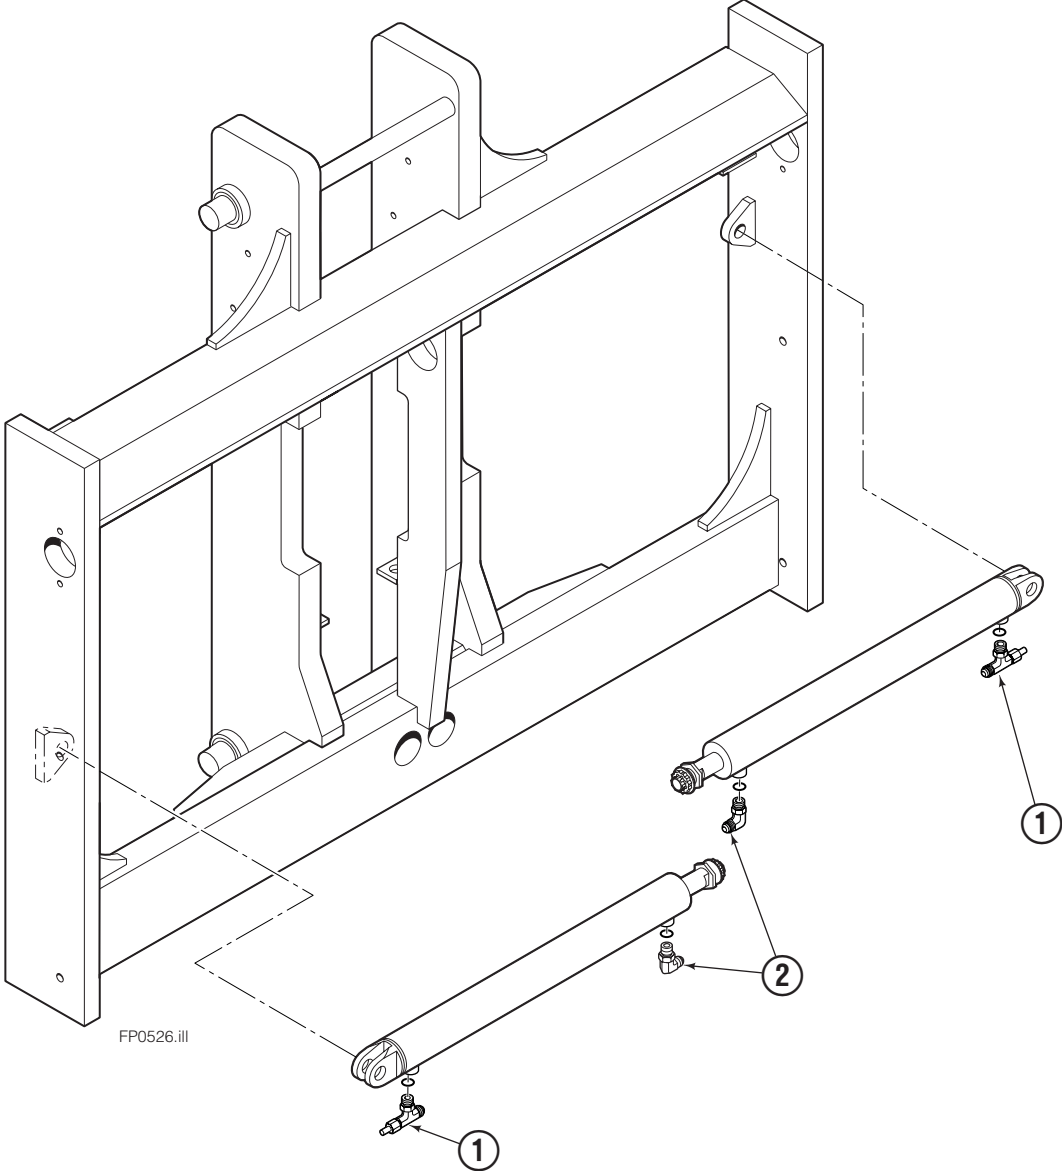

Hydraulic Group

REF	QTY	PART NO.	DESCRIPTION
		6101250	Hydraulic Group
1	2	617487	Restrictor Fitting
2	2	601676	Fitting, 6-6