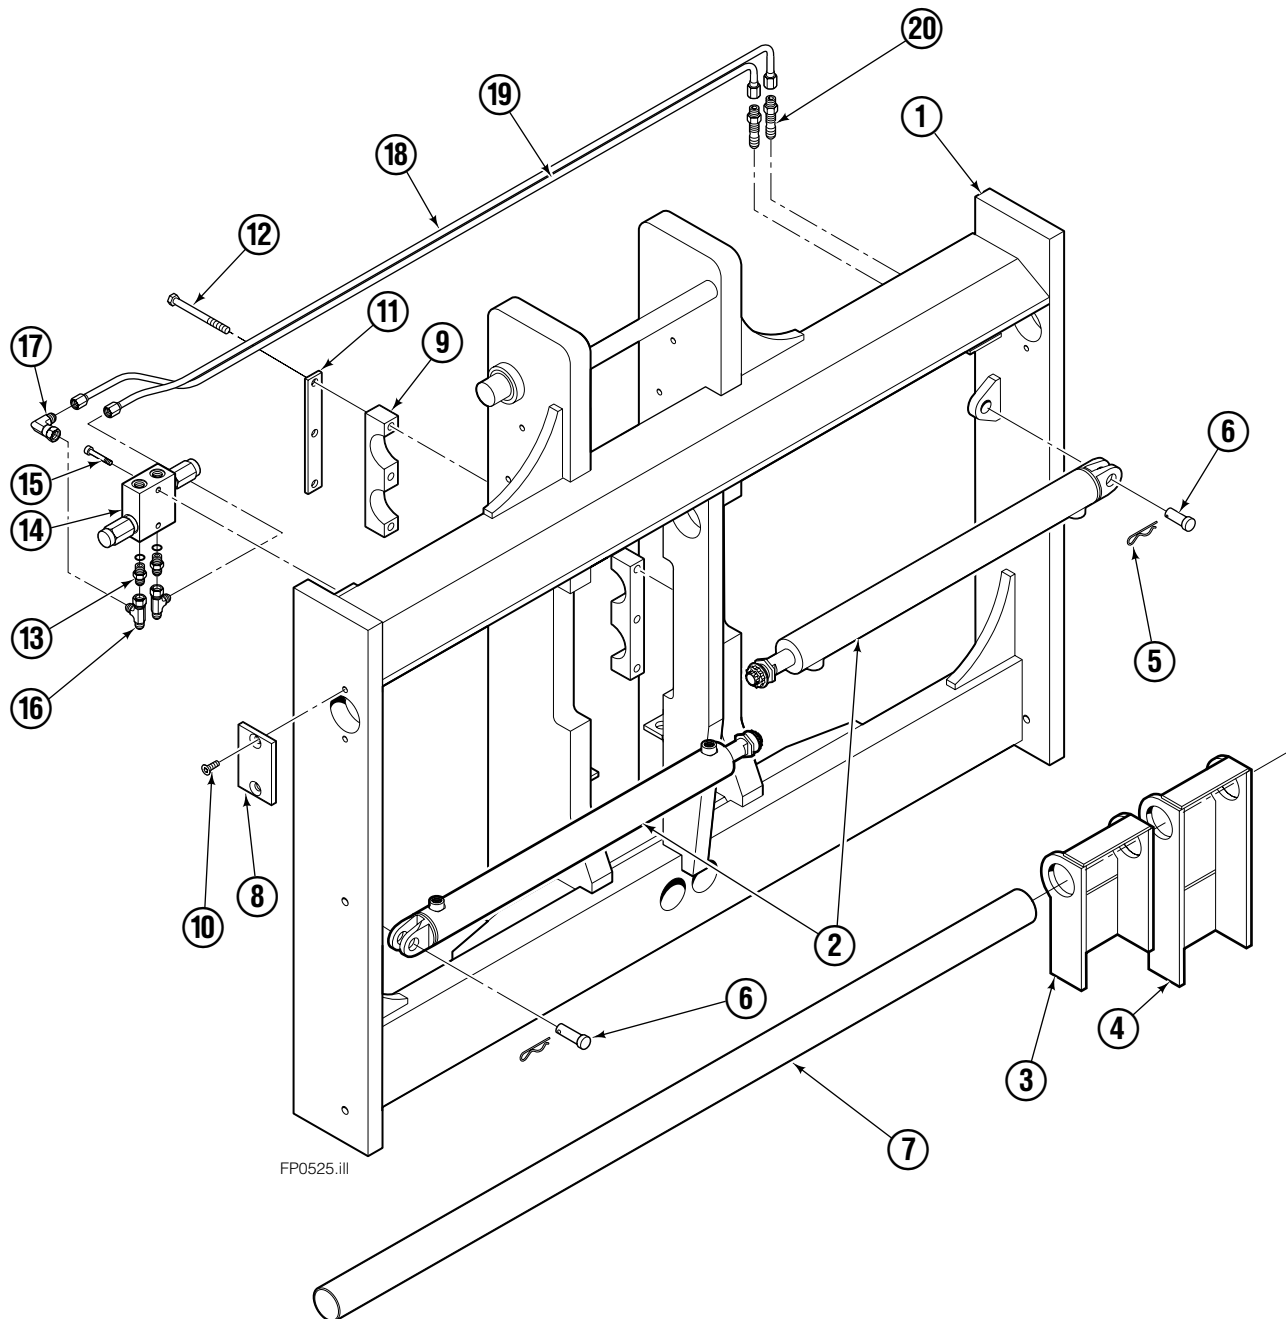

OR

Write: Cascade Corporation, P.O. Box 20187, Portland, OR 97220

Internet: www.cascorp.com

Carriage Assembly

REF	QTY	PART NO.	DESCRIPTION	REF	QTY	PART NO.	DESCRIPTION
		6102777	Carriage Assembly	12	3	684800	Capscrew, M12 x 100
1	1	6101040	Carriage	13	2	626505	■ Fitting, 10-6
2	1	6100915	Cylinder ▲	14	1	6104570	■ Valve
3	1	6011900	Fork Carrier – RH	15	2	768798	■ Capscrew, M8 x 45
4	1	6011934	Fork Carrier – LH	16	2	611329	■ Fitting, 6-6
5	2	672726	Cotter Pin	17	1	2680	Fitting, 6-6
6	2	678528	Clevis Pin	18	1	6101180	Tube
7	1	6100899	Fork Pin	19	1	6101178	Tube
8	2	3012749	Retainer	20	2	2375	Fitting, 6-6
9	2	3014343	Clamp			6101250	Hydraulic Group ●
10	4	768706	Capscrew, M12 x 35			6101138	Component Group ●
11	1	3014344	Clamp Support			6101143	Roller Guard Group ●

▲ See Cylinder page for parts breakdown.

● See Group page for parts breakdown.

■ Included in Valve Kit 6104569.

Cylinder

150J			
REF	QTY	PART NO.	DESCRIPTION
		6100915	Cylinder Assembly
1	2	6510	Cotter Pin
2	2	667624	Nut Retainer
3	2	667625	Nut
4	1	6100916	Shell
5	1	6011552	Spacer
6	1	558200	Piston
7	1	2716	▲ O-Ring
8	1	662452	▲ Seal
9	1	2785	▲ O-Ring
10	1	615128	▲ Back-Up Ring
11	1	563906	Retainer
12	1	662448	▲ Seal
13	1	638243	▲ Nylon Ring
14	1	636853	▲ Wiper
15	1	667623	Nut
16	1	6100917	Rod
17	1	667626	Washer
	1	671047	▲ Seal Loader, Piston
	1	671051	▲ Seal Loader, Retainer
		668021	Service Kit