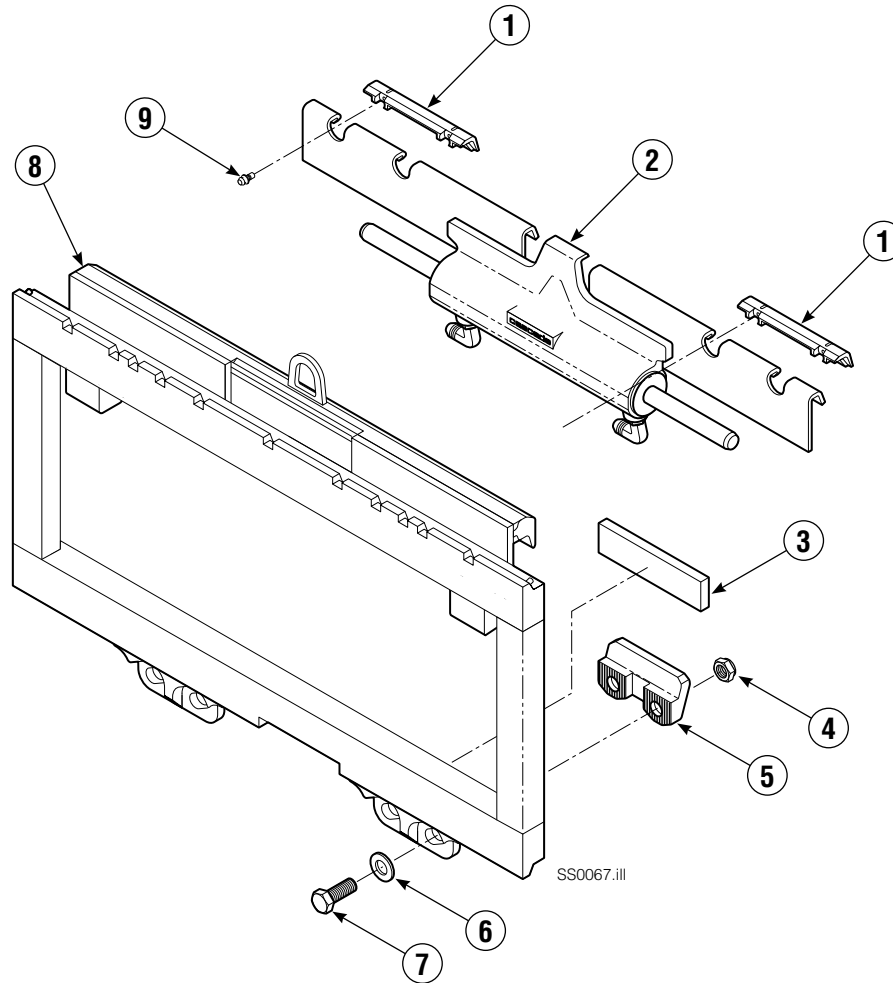

Publications

GA0006 eps

100E Sideshifter	
PART NO.	DESCRIPTION
	Parts Manual
205849	Service Manual
205124	Operator Guide
205125	Installation Instruction
679929	Tool Catalog
673964	Literature Index Order Form

Sideshift Group

Reference:
S-4061 Frame Group
208352, 208368 Common Parts Group

100E			
REF	QTY	PART NO.	DESCRIPTION
1	2	672018	Upper Bearing
2	1	■	Cylinder
3	▼	208350	Lower Bearing
♣4	4	553857	Nut, 5/8NC GR5
♣5	2	204186	Lower Hook
♣6	4	667225	Washer
♣7	4	639121	Capscrew, 5/8NCx1.50 GR5
8	1	●	Frame
9	4	7403	Zerk Fitting

Cylinder

SS0064.eps

SS0065.eps

100E

REF	QTY	PART NO.	DESCRIPTION	REF	QTY	PART NO.	DESCRIPTION
		379314	Cylinder Assembly, 42.3 in. (1075 mm)	● 8	2	564404	Bearing Ring
● 1	2	564408	Wiper Seal	● 9	1	564407	Piston Seal
2	2	3154	Snap Ring	10	2	564402	Retainer
3	2	564403	Retaining Ring	11	1	205369	Speed Control Washer
● 4	2	615131	Back-Up Ring	12	2	-	Spacer
● 5	2	2789	O-Ring	13	2	601676	Fitting, JIC 6-6
● 6	2	564406	Rod Seal	14	-	■	Cylinder Shell
7	1	564401	Rod			564409	Service Kit