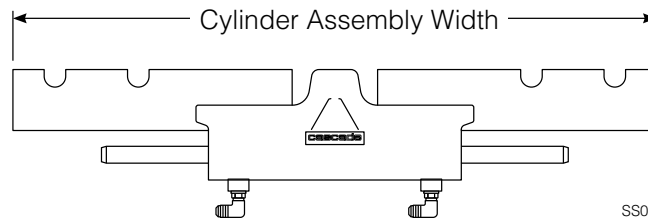

Sideshift Group

Reference:
S-4061 Frame Group
208352, 208368 Common Parts Group

100E			
REF	QTY	PART NO.	DESCRIPTION
1	2	672018	Upper Bearing
2	1	■	Cylinder
3	▼	208350	Lower Bearing
♣4	4	553857	Nut, 5/8NC GR5
♣5	2	204186	Lower Hook
♣6	4	667225	Washer
♣7	4	639121	Capscrew, 5/8NCx1.50 GR5
8	1	●	Frame
9	4	7403	Zerk Fitting

- If the frame needs replacing, your best value is to order the complete sideshift assembly.
- See cylinder page for parts breakdown.
- ▼ Quantity as required.
- ♣ Included in Lower Hook Service Kit 204182.

Cylinder

SS0064.eps

SS0065.eps

100E

REF	QTY	PART NO.	DESCRIPTION	REF	QTY	PART NO.	DESCRIPTION
		379314	Cylinder Assembly, 42.3 in. (1075 mm)	● 8	2	564404	Bearing Ring
● 1	2	564408	Wiper Seal	● 9	1	564407	Piston Seal
2	2	3154	Snap Ring	10	2	564402	Retainer
3	2	564403	Retaining Ring	11	1	205369	Speed Control Washer
● 4	2	615131	Back-Up Ring	12	2	-	Spacer
● 5	2	2789	O-Ring	13	2	601676	Fitting, JIC 6-6
● 6	2	564406	Rod Seal	14	-	■	Cylinder Shell
7	1	564401	Rod			564409	Service Kit