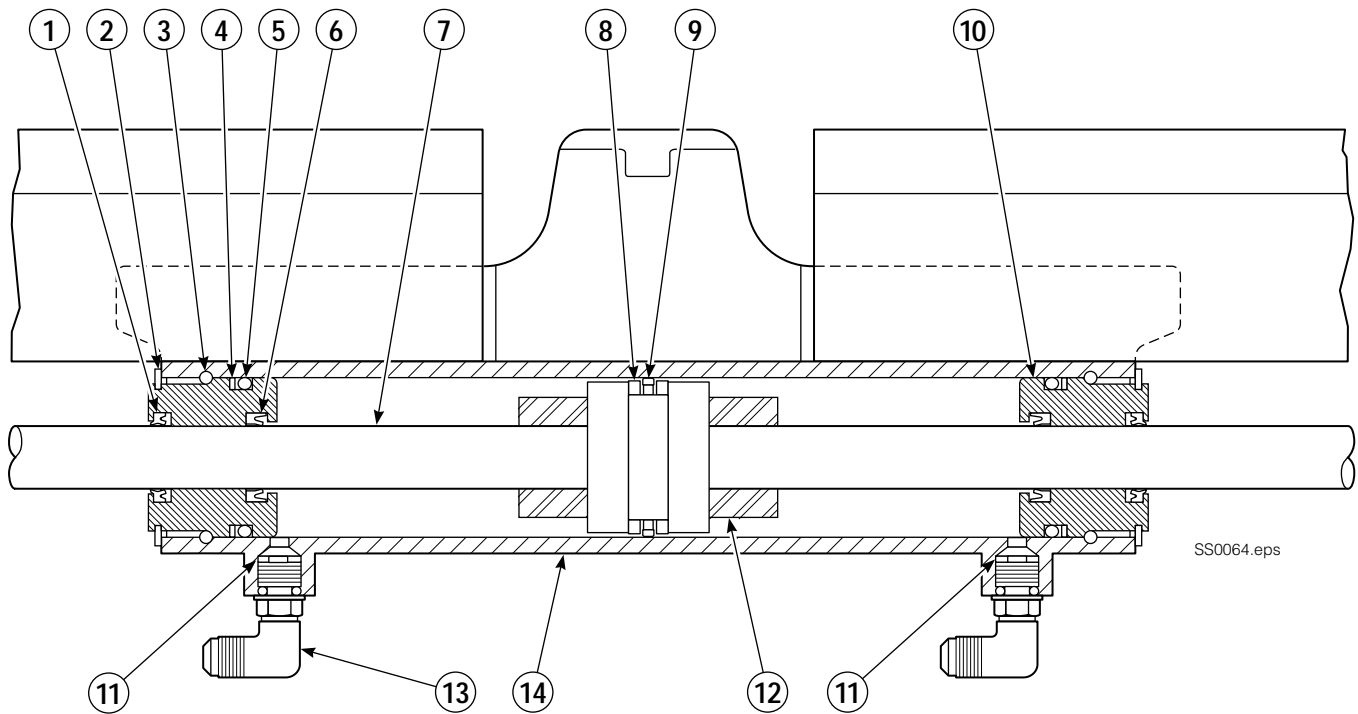

Sideshift Group

Reference:
S-4061 Frame Group
208352, 208368 Common Parts Group

100E			
REF	QTY	PART NO.	DESCRIPTION
1	2	672018	Upper Bearing
2	1	■	Cylinder
3	▼	208350	Lower Bearing
♣4	4	553857	Nut, 5/8NC GR5
♣5	2	204186	Lower Hook
♣6	4	667225	Washer
♣7	4	639121	Capscrew, 5/8NCx1.50 GR5
8	1	●	Frame
9	4	7403	Zerk Fitting

Cylinder

SS0064.eps

SS0065.eps

100E

REF	QTY	PART NO.	DESCRIPTION	REF	QTY	PART NO.	DESCRIPTION
		379314	Cylinder Assembly, 42.3 in. (1075 mm)	● 8	2	564404	Bearing Ring
● 1	2	564408	Wiper Seal	● 9	1	564407	Piston Seal
2	2	3154	Snap Ring	10	2	564402	Retainer
3	2	564403	Retaining Ring	11	1	205369	Speed Control Washer
● 4	2	615131	Back-Up Ring	12	2	-	Spacer
● 5	2	2789	O-Ring	13	2	601676	Fitting, JIC 6-6
● 6	2	564406	Rod Seal	14	-	■	Cylinder Shell
7	1	564401	Rod			564409	Service Kit