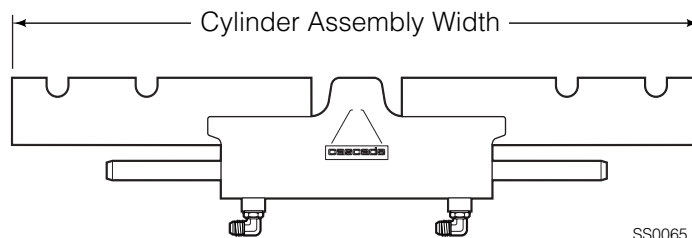

SS0065.ill

100E

REF	QTY	PART NO.	DESCRIPTION	REF	QTY	PART NO.	DESCRIPTION
		584002	Cylinder Assembly, 40.2 in. (1020 mm)	8	2	564404	● Bearing Ring
1	2	564408	● Wiper Seal	9	1	564407	● Piston Seal
2	2	7210	Snap Ring	10	2	564402	Retainer
3	2	564403	Retaining Ring	11	1	205369	Speed Control Washer
4	2	615131	● Back-Up Ring	12	2	—	Spacer
5	2	2789	● O-Ring	13	2	601676	Fitting, JIC 6-6
6	2	564406	● Rod Seal	14	—	■	Cylinder Shell
7	1	564401	Rod			564409	Service Kit

● Included in Service Kit 564409.

■ Not serviceable, order new cylinder assembly.

Reference: Fitting Group 204179, Restrictor Group 205369.