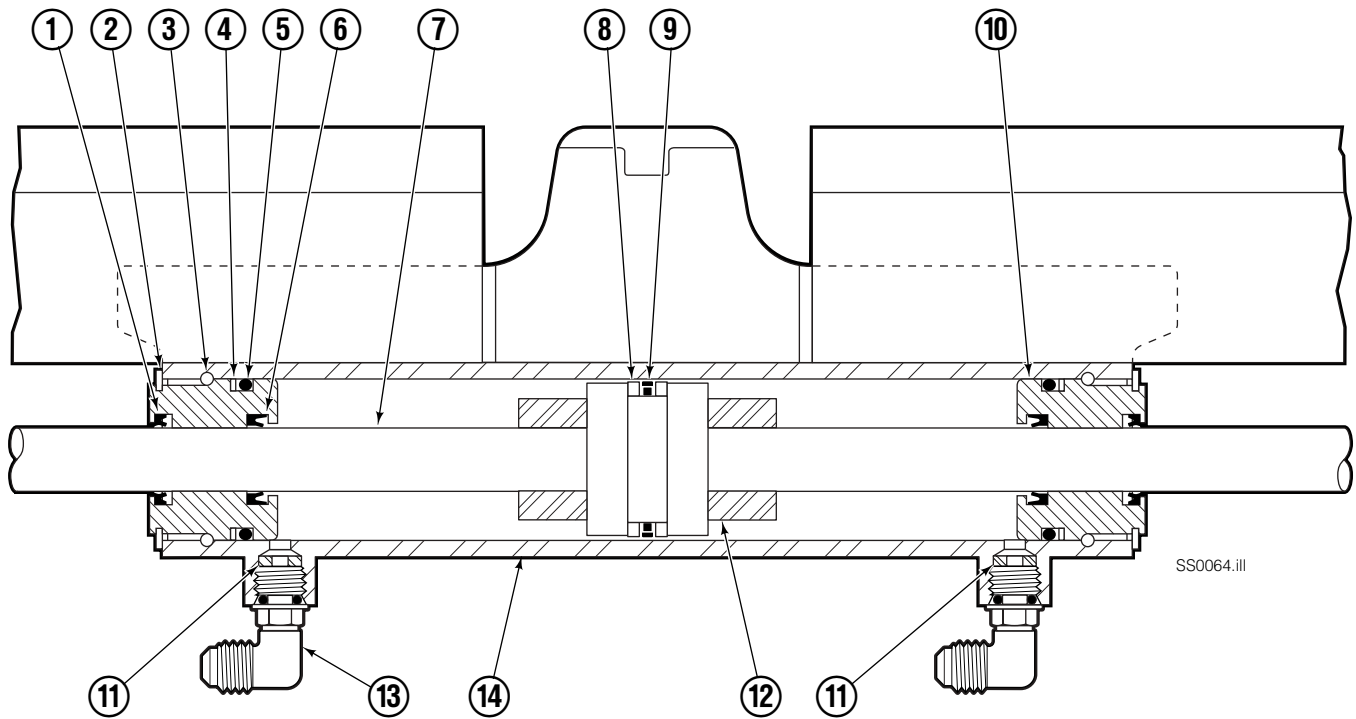

Cylinder

SS0064.ill