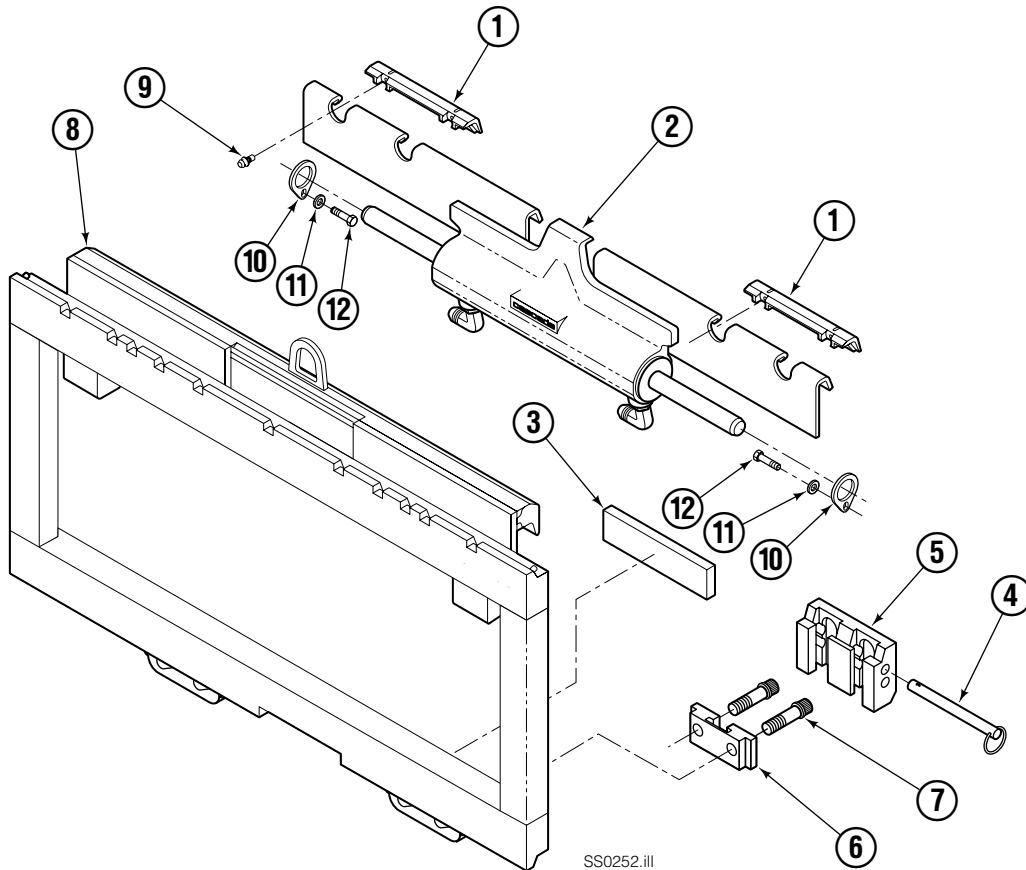

# Sideshift Group

Reference:

S-21257 Frame Group

208374 Common Parts Group

683181 Lower Hook Group

100E			
REF	QTY	PART NO.	DESCRIPTION
1	2	672018	Upper Bearing
2	1	584002	Cylinder ■
3	2	208350	Lower Bearing
4	2	678832	Pin
5	2	675957	Lower Hook
6	2	675958	Guide
7	4	779019	Cap screw, M16x2.0x35L
8	1	6034741	Frame ●
9	2	7403	Zerk Fitting
10	2	208355	Retainer
11	2	202346	Washer, M6
12	2	763169	Cap screw, M6x1x20L