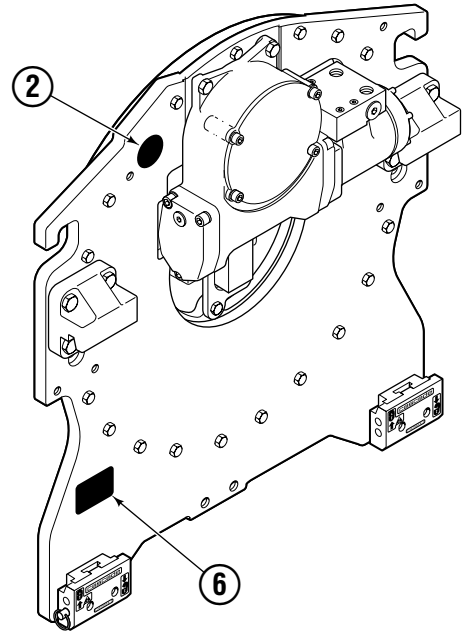

OR

Write: Cascade Corporation, P.O. Box 20187, Portland, OR 97220

Internet: www.cascorp.com

Decals

RC0242.ill

60G				
REF	QTY	PART NO.	DESCRIPTION	
1	6	665595	No Hand Hold Decal	
2	1	660269	Short Arm Rotation Position Decal	
3	4	656038	Caution Decal	
4	4	679150	No Step Decal	
5	4	665677	Trapped Pressure Decal	
6	1	679059	Quick-Change Hook Decal	

Frame Group

60G							
REF	QTY	PART NO.	DESCRIPTION	REF	QTY	PART NO.	DESCRIPTION
		6021859	Frame Group w/o Stop – 51 in. ▲	11	4	211689	Capscrew, M12 x 30
1	1	6020223	Frame w/o Stop – 51 in.	12	26	683822	Lockwasher, M12
2	1	209940	Baseplate w/o Stop	13	4	206174	Capscrew, M12 x 45
3	8	211718	Bearing	14	1	6605	Fitting, 3/4 in.
4	8	211717	Bearing	15	18	213633	Capscrew, M12 x 55
5	4	211712	Hose Guard	16	2	631428	Plug
6	4	209987	Spacer	17	1	605761	Fitting, 8-8 SAE
7	1	209944	Seal	18	1	601250	Fitting, 8-8 SAE
8	1	213761	Bearing Assembly	19	1	601377	Fitting, 8-8 SAE
9	24	767596	Capscrew, M12 x 40	20	2	765492	Fitting, 8 SAE – M10 L-Series
10	1	212308	Drive Group – 2.2 c.i. Motor ●		2	765493	Fitting, 8 SAE – M12 L-Series
10	1	795491	Drive Group – 2.8 c.i. Motor ●		2	756920	Fitting, 8 SAE – M12 S-Series

▲ See Revolving Connection page for part number.

Reference: S-4193, S-4194.

Revolving Connection

60G			
REF	QTY	PART NO.	DESCRIPTION
		6023703	Revolving Connection Group
		6023446	Revolving Connection ●
1	1	6023548	Valve Body
2	3	214649	◆ Seal
3	1	6023523	Shaft
4	1	7341	◆ Retaining Ring
5	1	6023542	End Block
6	2	684587	◆ O-Ring
7	2	766123	Capscrew, M8 x 50
8	8	604511	Fitting, 6-6
9	2	601377	Fitting, 8-8
10	1	3138	◆ Retaining Ring
11	1	211909	End Block Retainer
12	1	215480	Capscrew, M10 x 25
13	1	206322	Washer, M10
14	1	212725	Spacer
15	2	227962	Eye Pin
16	2	768697	Capscrew, M10 x 25