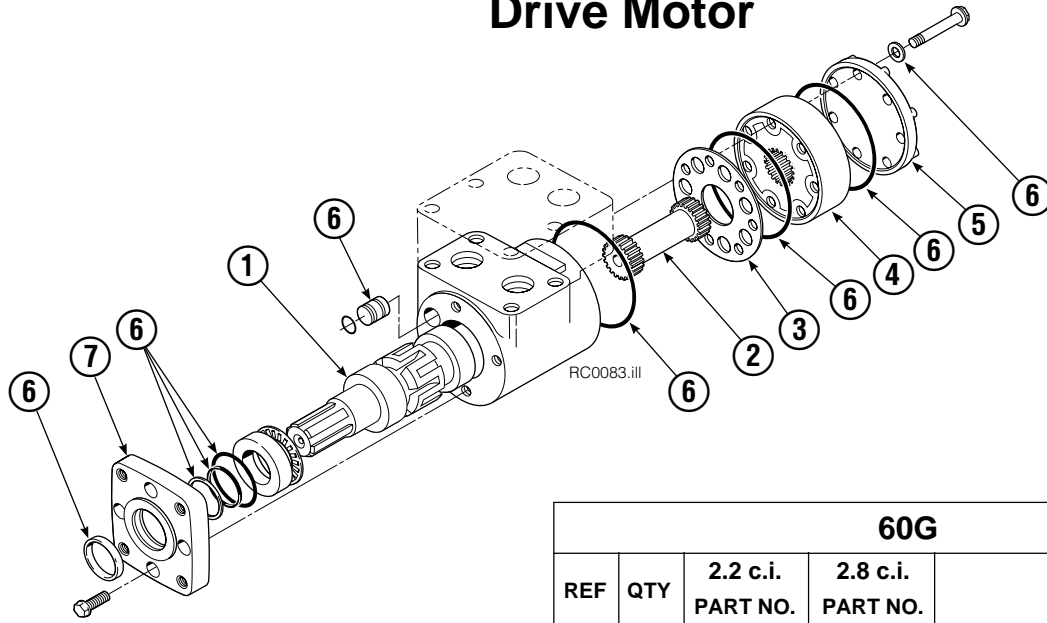

● Quantity as required.

▲ See Drive Motor page for parts breakdown.

Drive Motor

60G				
REF	QTY	2.2 c.i. PART NO.	2.8 c.i. PART NO.	DESCRIPTION
		210139	206392	Drive Motor
1	1	675478	675478	Shaft
2	1	675477	675477	Drive Link
3	1	211528	675479	Spacer Plate
4	1	210137	675480	Geroler/Gerotor Set
5	1	211527	675482	End Cap
6	1	206405	206405	Service Kit ●
7	1	685090	685090	Flange