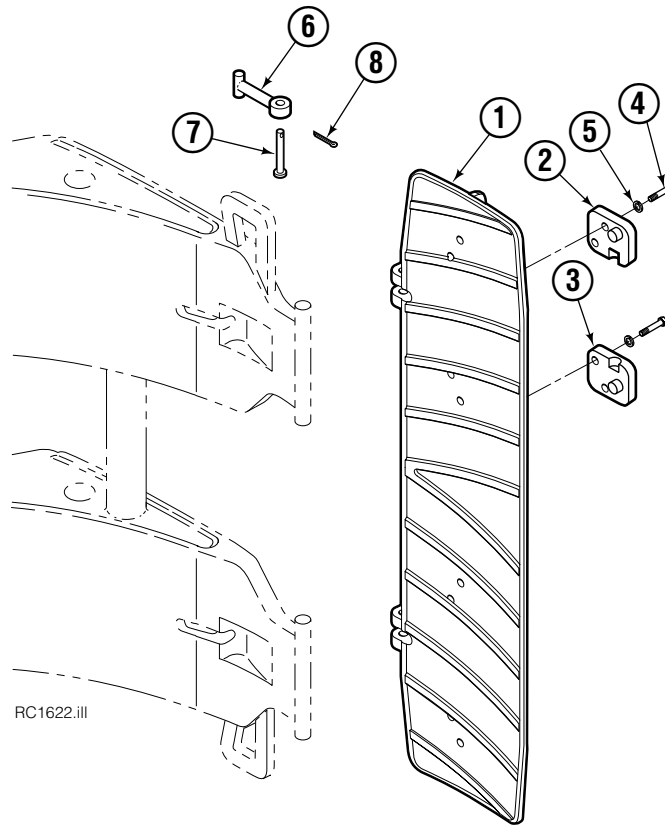

▲ Included In Service Kit 210133.

Reference: S-4454, S-4460.

Short Arm

60G			
REF	QTY	51 in. ■	DESCRIPTION
		PART NO.	
		6021931	Short Arm Group
1	1	6020596	Short Arm

■ Maximum roll handling capacity.

REF	QTY	PART NO.	DESCRIPTION	REF	QTY	PART NO.	DESCRIPTION
2	2	6017336	Arm Pivot Pin	9	4	210080	Bearing
3	2	6023679	Cylinder Pivot Pin	10	4	209986	Retaining Ring
4	2	4175-150	Cylinder Rod Pivot Pin	11	2	212382	Dowel Pin, 8x16 mm
5	8	3007512	Cap screw, M12 x 25	12	16	209941	Shim - .062 in.
6	8	213029	Shim	13	8	209019	Washer, M12
7	8	209776	Dowel Pin	14	1	212902	Arm Tip Service Kit
8	8	6017339	Cap				

Long Arm

60G			
REF	QTY	51 in. ■ PART NO.	DESCRIPTION
		6021917	Arm Group w/o Guard
1	1	6020167	Long Arm w/o Guard

■ Maximum roll handling capacity.

REF	QTY	PART NO.	DESCRIPTION	REF	QTY	PART NO.	DESCRIPTION
2	2	6017336	Arm Pivot Pin	9	4	210080	Bearing
3	2	6023679	Cylinder Pivot Pin	10	4	209986	Retaining Ring
4	2	4175-150	Cylinder Rod Pivot Pin	11	2	212382	Dowel Pin, 8x16 mm
5	8	3007512	Capscrew, M12 x 25	12	16	209941	Shim - .062 in.
6	8	209019	Washer, M12	13	8	213029	Shim
7	8	209776	Roll Pin	14	1	212902	Arm Tip Service Kit
8	8	6017339	Cap				

Pad Group - Short Arm

RC1622.ill

72G			
REF	QTY	PART NO.	DESCRIPTION
		209877	Standard Pad Group ▲
1	1	209893	Pad, Standard
2	2	209904	Retainer, R.H. ▲
3	2	209905	Retainer, L.H. ▲
4	8	767810	Capscrew, M12
5	8	681473	Lockwasher, M12
6	2	209909	Link
7	2	674265	Clevis Pin
8	2	6525	Cotter Pin