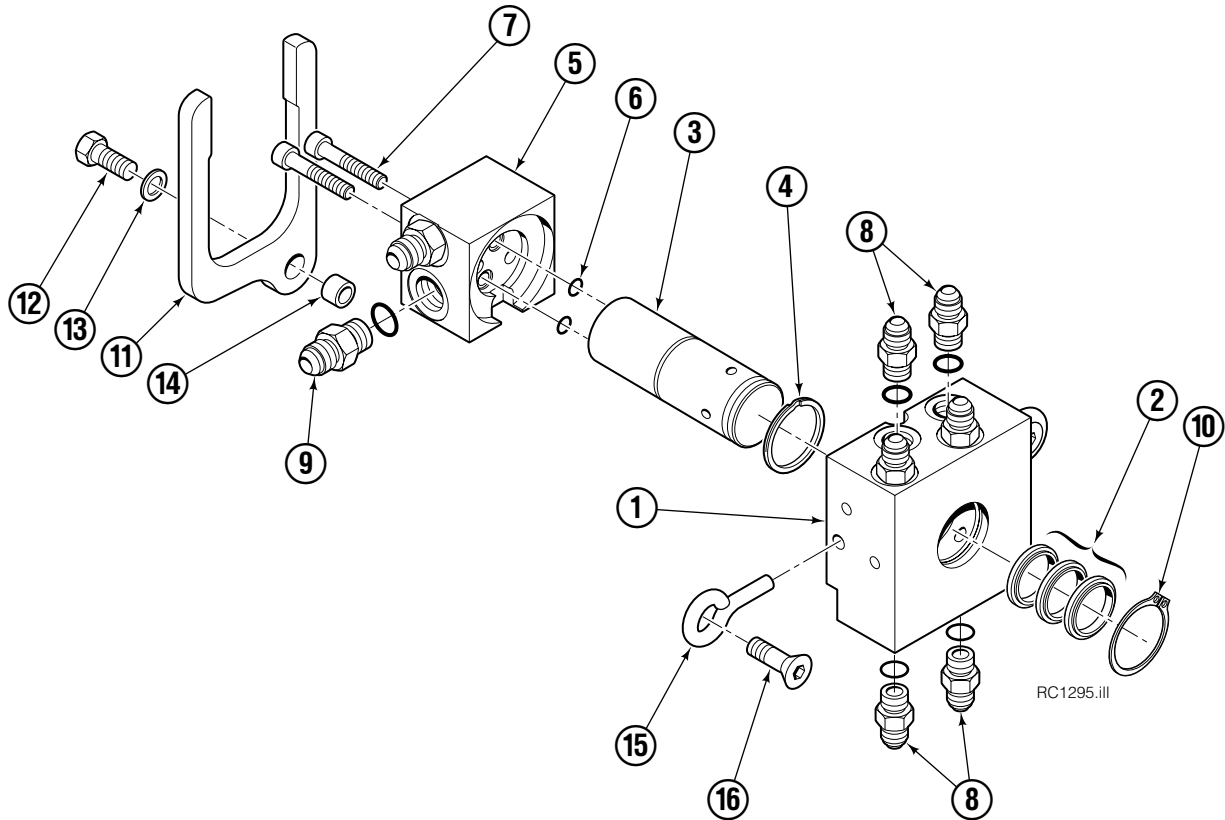

Hosing Group

Positioned Short Arm

60G			
REF	QTY	51 in. ■	DESCRIPTION
		PART NO.	
		6022007	Hose Group
1	4	210019	Hose, 24.0"
2	4	676086	Hose, 29.20"
3	1	▲	Revolving Connection

■ Maximum roll handling capacity.

▲ See Revolving Connection page for part number.

Reference: S-4193, S-4194.

Revolving Connection

60G			
REF	QTY	PART NO.	DESCRIPTION
		6023703	Revolving Connection Group
		6023446	Revolving Connection ●
1	1	6023548	Valve Body
2	3	214649	◆ Seal
3	1	6023523	Shaft
4	1	7341	◆ Retaining Ring
5	1	6023542	End Block
6	2	684587	◆ O-Ring
7	2	766123	Capscrew, M8 x 50
8	8	604511	Fitting, 6-6
9	2	601377	Fitting, 8-8
10	1	3138	◆ Retaining Ring
11	1	211909	End Block Retainer
12	1	215480	Capscrew, M10 x 25
13	1	206322	Washer, M10
14	1	212725	Spacer
15	2	227962	Eye Pin
16	2	768697	Capscrew, M10 x 25

◆ Included in Service Kit 6024395.

● Revolving Connection 6023446 includes items 1-10.

Cylinders

STAMPED
CYLINDER
ASSEMBLY
PART NUMBER

60G				
REF	QTY	Short Arm	Long Arm	DESCRIPTION
		51 in. ■	51 in. ■	
		PART NO.	PART NO.	
		210125	6022000	Cylinder Assembly
1	1	4195-175	4195-331	Shell
2	1	4130-159	4130-320	Rod