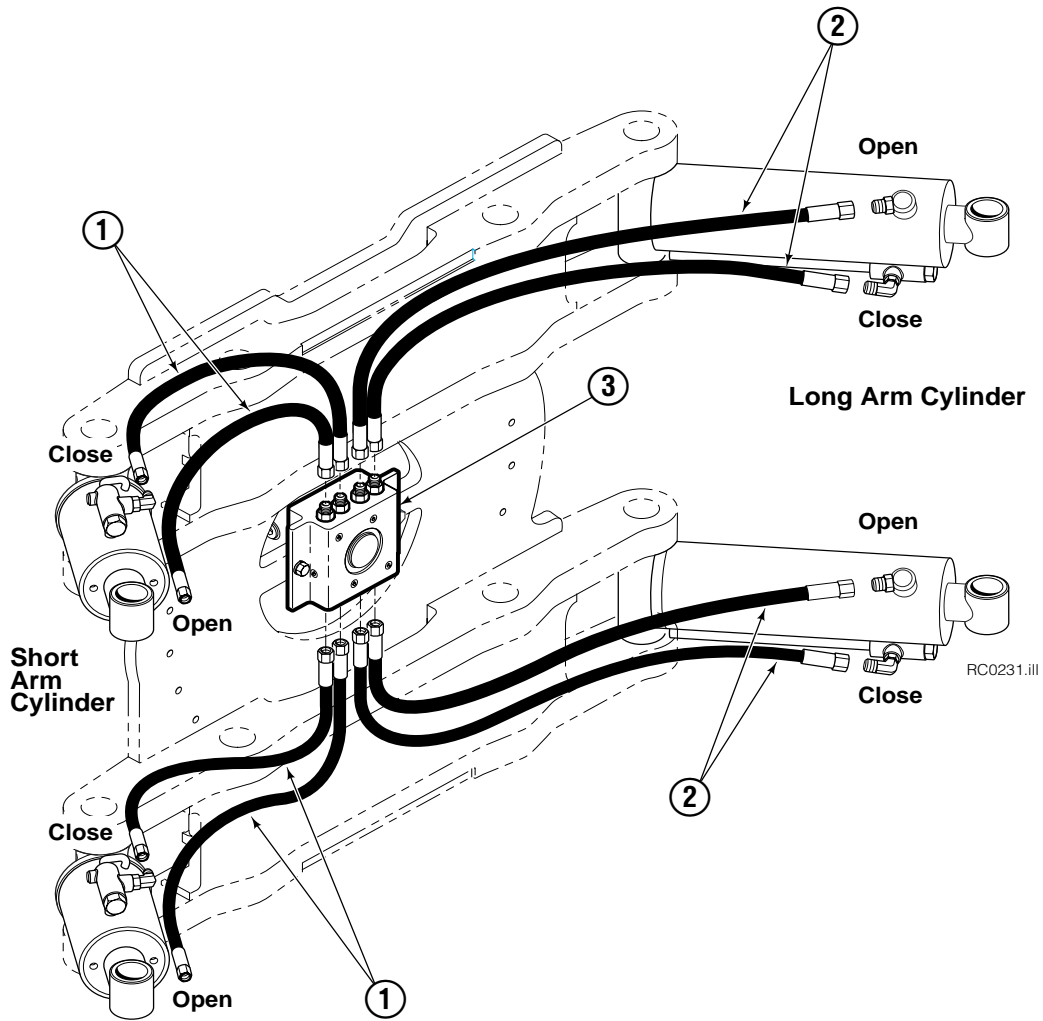

Hosing Group

Positioned Short Arm

60G			
REF	QTY	51 in. ■	DESCRIPTION
		PART NO.	
		6022007	Hose Group
1	4	210019	Hose, 24.0"
2	4	676086	Hose, 29.20"
3	1	▲	Revolving Connection

■ Maximum roll handling capacity.

▲ See Revolving Connection page for part number.

Reference: S-4193, S-4194.