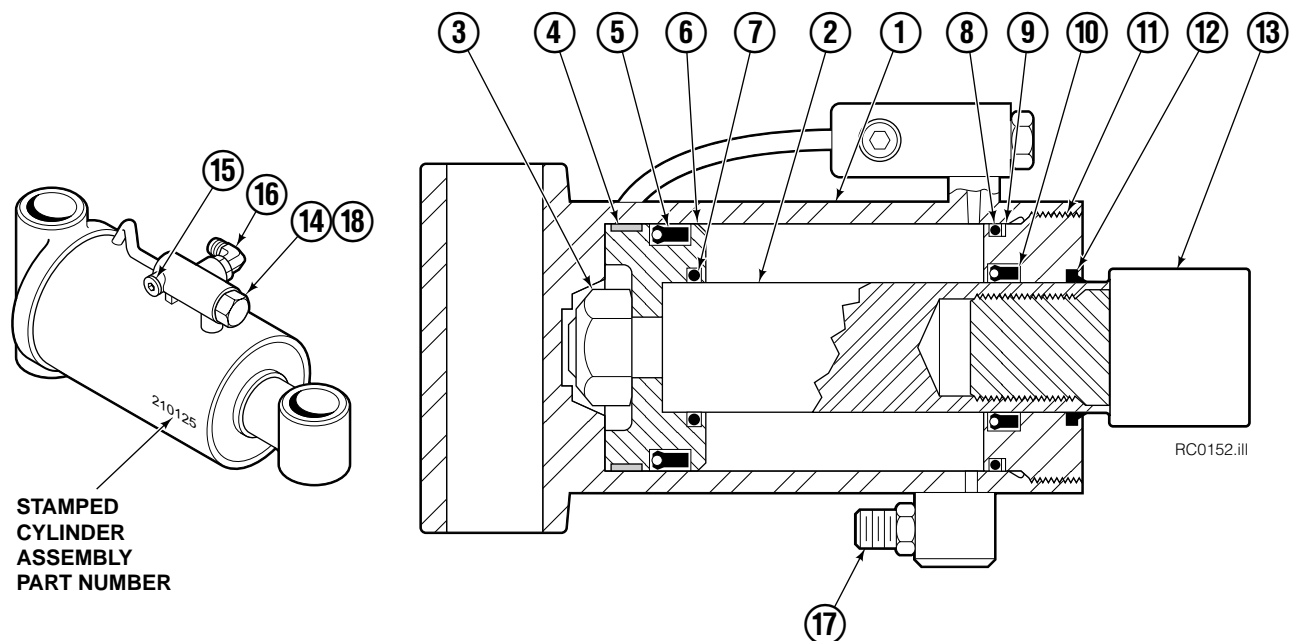

▲ See Revolving Connection page for part number.

Reference: S-4193, S-4194.

Revolving Connection

60G			
REF	QTY	PART NO.	DESCRIPTION
		6023703	Revolving Connection Group
		6023446	Revolving Connection ●
1	1	6023548	Valve Body
2	3	214649	◆ Seal
3	1	6023523	Shaft
4	1	7341	◆ Retaining Ring
5	1	6023542	End Block
6	2	684587	◆ O-Ring
7	2	766123	Capscrew, M8 x 50
8	8	604511	Fitting, 6-6
9	2	601377	Fitting, 8-8
10	1	3138	◆ Retaining Ring
11	1	211909	End Block Retainer
12	1	215480	Capscrew, M10 x 25
13	1	206322	Washer, M10
14	1	212725	Spacer
15	2	227962	Eye Pin
16	2	768697	Capscrew, M10 x 25

◆ Included in Service Kit 6024395.

● Revolving Connection 6023446 includes items 1-10.

Cylinders

STAMPED
CYLINDER
ASSEMBLY
PART NUMBER

60G				
REF	QTY	Short Arm	Long Arm	DESCRIPTION
		51 in. ■	51 in. ■	
		PART NO.	PART NO.	
		210125	6022000	Cylinder Assembly
1	1	4195-175	4195-331	Shell
2	1	4130-159	4130-320	Rod