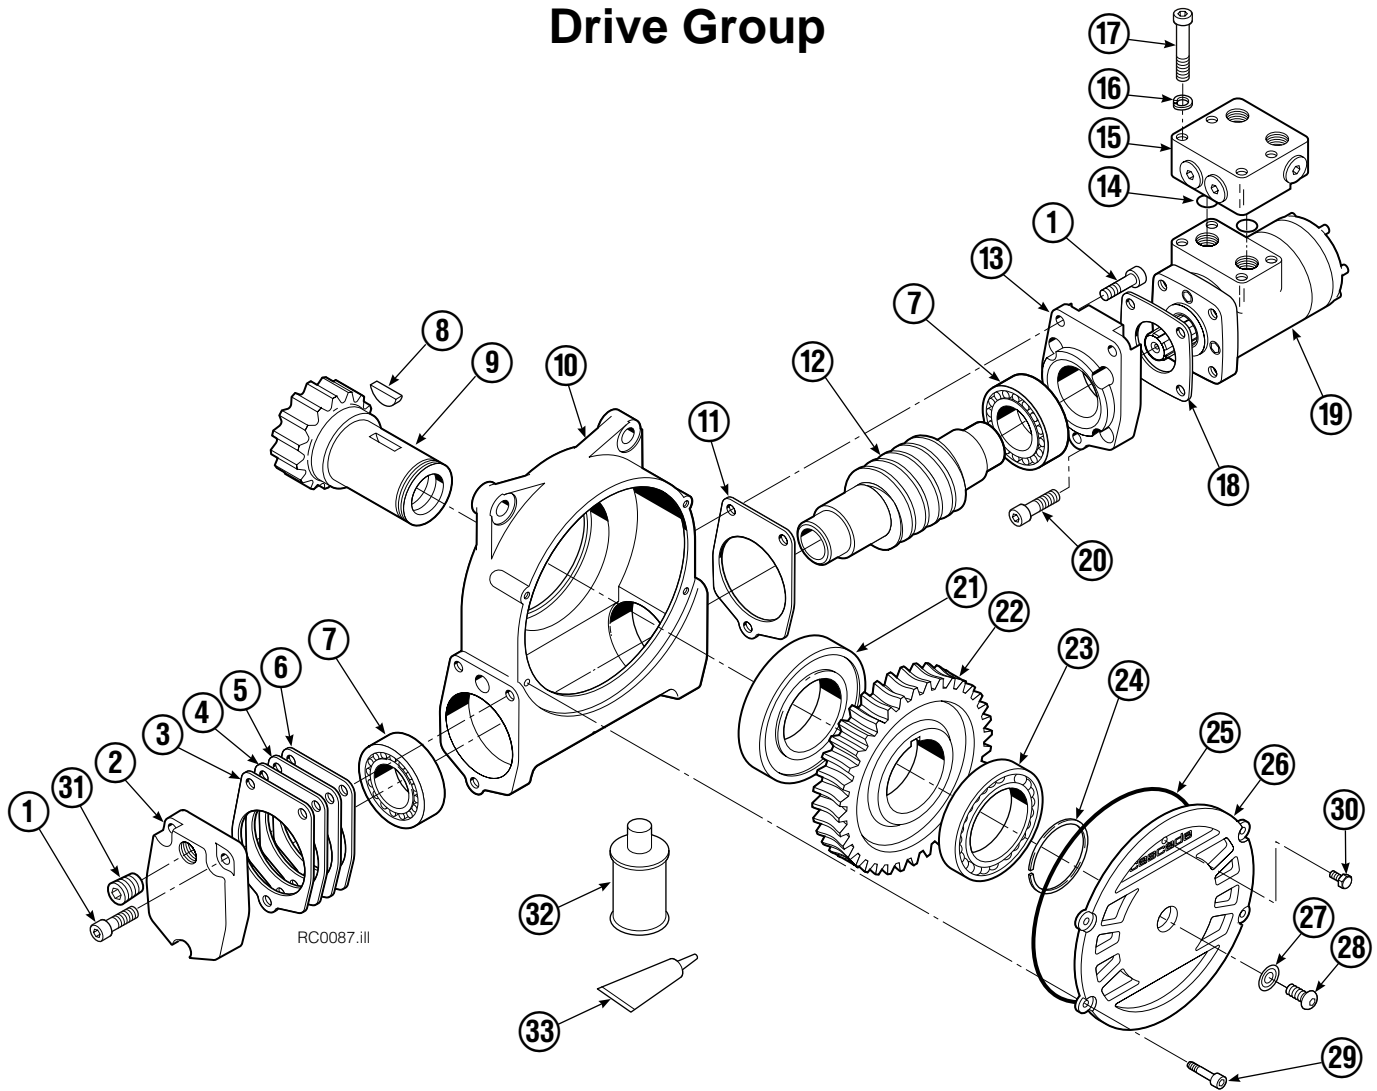

Drive Group

60G							
REF	QTY	PART NO.	DESCRIPTION	REF	QTY	PART NO.	DESCRIPTION
		212308	Drive Group with 2.2 c.i. Motor	19	1	670575	Gasket
		795491	Drive Group with 2.8 c.i. Motor	20	4	4468	Capscrew, 3/8 NC x .75 GR8
1	6	768826	Capscrew, M12 x 25	21	1	670580	Bearing
2	1	795258	Cover	22	1	675609	Worm Gear
3	●	674513	Shim - .005" (blue)	23	1	670581	Bearing
4	●	670574	Shim - .010" (brown)	24	1	7214	Snap Ring
5	●	671757	Shim - .015" (pink)	25	1	204970	Gasket
6	●	671758	Shim - .020" (yellow)	26	1	775552	Cover
7	2	670579	Bearing	27	1	783609	Seal
8	1	670582	Key	28	1	783608	Capscrew, M12 x 16
9	1	670506	Pinion	29	4	775639	Capscrew, M8 x 20
10	1	775551	Housing	30	1	644010	Relief Fitting
11	1	686465	Gasket	31	1	602580	Fitting, 8
12	1	675608	Worm	32	1	656300	Gear Box Lube - 48 oz.
13	1	775553	Adapter	33	1	668184	Sealant
14	2	2705	O-Ring			670578	Shim Service Kit (items 3-6,11,25,33)
15	1	670549	Check Valve			675637	Bearing Service Kit (items 21 & 33)
16	4	6444	Lockwasher			675638	Bearing Service Kit (items 3-7,11,25)
17	4	607059	Capscrew, 5/16 NC x 1.75 GR8			212919	Motor Kit-2.2 (items 11,14,18,19,20,33)
18	1	210139	Drive Motor - 2.2 c.i. ▲			206394	Motor Kit-2.8 (items 11,14,18,19,20,33)
18	1	206392	Drive Motor - 2.8 c.i. ▲				

● Quantity as required.

▲ See Drive Motor page for parts breakdown.