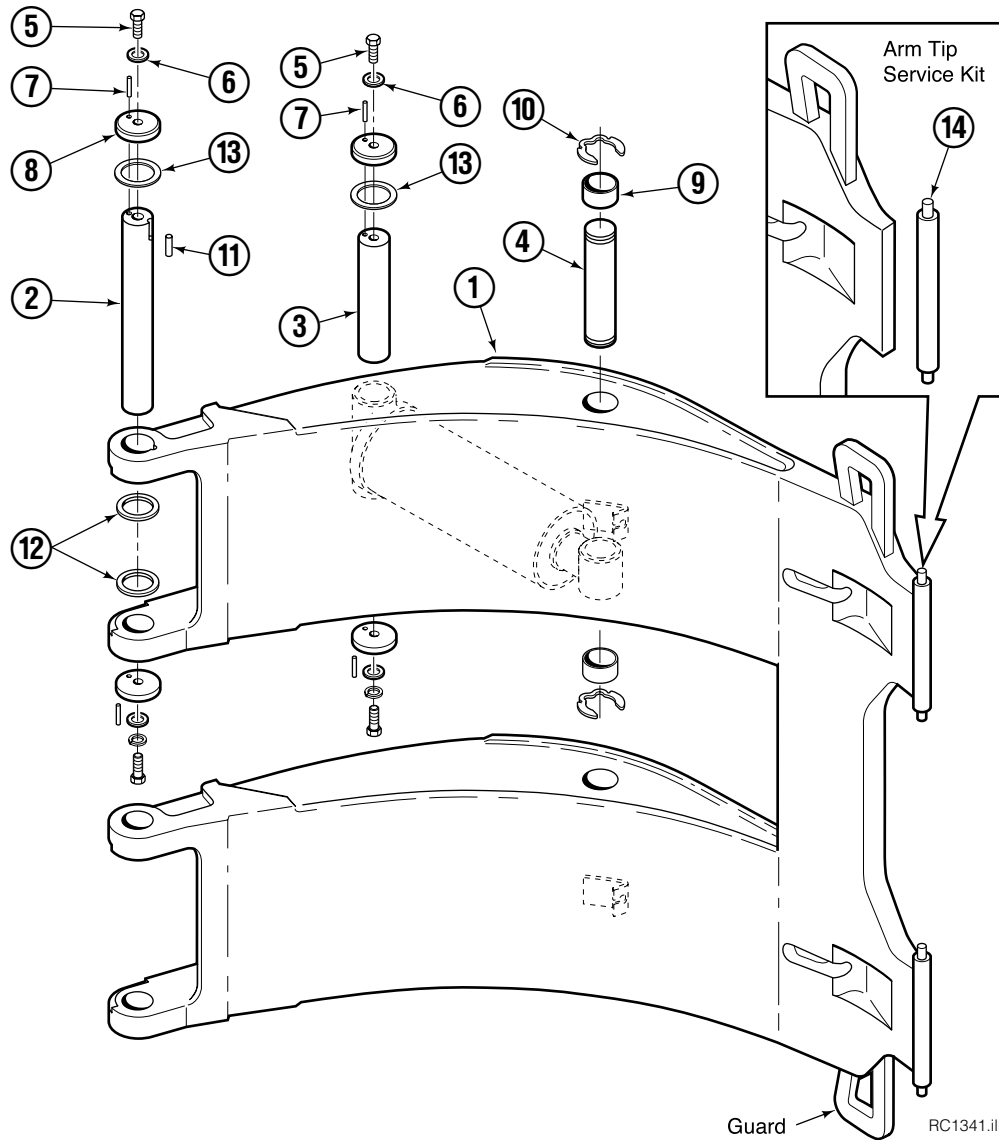

▲ See Revolving Connection page for part number.

Reference: S-4193, S-4194.

Revolving Connection

60G			
REF	QTY	PART NO.	DESCRIPTION
		6023703	Revolving Connection Group
		6023446	Revolving Connection ●
1	1	6023548	Valve Body
2	3	214649	◆ Seal
3	1	6023523	Shaft
4	1	7341	◆ Retaining Ring
5	1	6023542	End Block
6	2	684587	◆ O-Ring
7	2	766123	Capscrew, M8 x 50
8	8	604511	Fitting, 6-6
9	2	601377	Fitting, 8-8
10	1	3138	◆ Retaining Ring
11	1	211909	End Block Retainer
12	1	215480	Capscrew, M10 x 25
13	1	206322	Washer, M10
14	1	212725	Spacer
15	2	227962	Eye Pin
16	2	768697	Capscrew, M10 x 25

▲ Included In Service Kit 210133.

Reference: S-4454, S-4460.

Short Arm

60G			
REF	QTY	51 in. ■	DESCRIPTION
		PART NO.	
		6021931	Short Arm Group
1	1	6020596	Short Arm

■ Maximum roll handling capacity.

REF	QTY	PART NO.	DESCRIPTION	REF	QTY	PART NO.	DESCRIPTION
2	2	6017336	Arm Pivot Pin	9	4	210080	Bearing
3	2	6023679	Cylinder Pivot Pin	10	4	209986	Retaining Ring
4	2	4175-150	Cylinder Rod Pivot Pin	11	2	212382	Dowel Pin, 8x16 mm
5	8	3007512	Cap screw, M12 x 25	12	16	209941	Shim - .062 in.
6	8	213029	Shim	13	8	209019	Washer, M12
7	8	209776	Dowel Pin	14	1	212902	Arm Tip Service Kit
8	8	6017339	Cap				

Long Arm

60G			
REF	QTY	51 in. ■ PART NO.	DESCRIPTION
		6021917	Arm Group w/o Guard
1	1	6020167	Long Arm w/o Guard

■ Maximum roll handling capacity.

REF	QTY	PART NO.	DESCRIPTION	REF	QTY	PART NO.	DESCRIPTION
2	2	6017336	Arm Pivot Pin	9	4	210080	Bearing
3	2	6023679	Cylinder Pivot Pin	10	4	209986	Retaining Ring
4	2	4175-150	Cylinder Rod Pivot Pin	11	2	212382	Dowel Pin, 8x16 mm
5	8	3007512	Capscrew, M12 x 25	12	16	209941	Shim - .062 in.
6	8	209019	Washer, M12	13	8	213029	Shim
7	8	209776	Roll Pin	14	1	212902	Arm Tip Service Kit
8	8	6017339	Cap				