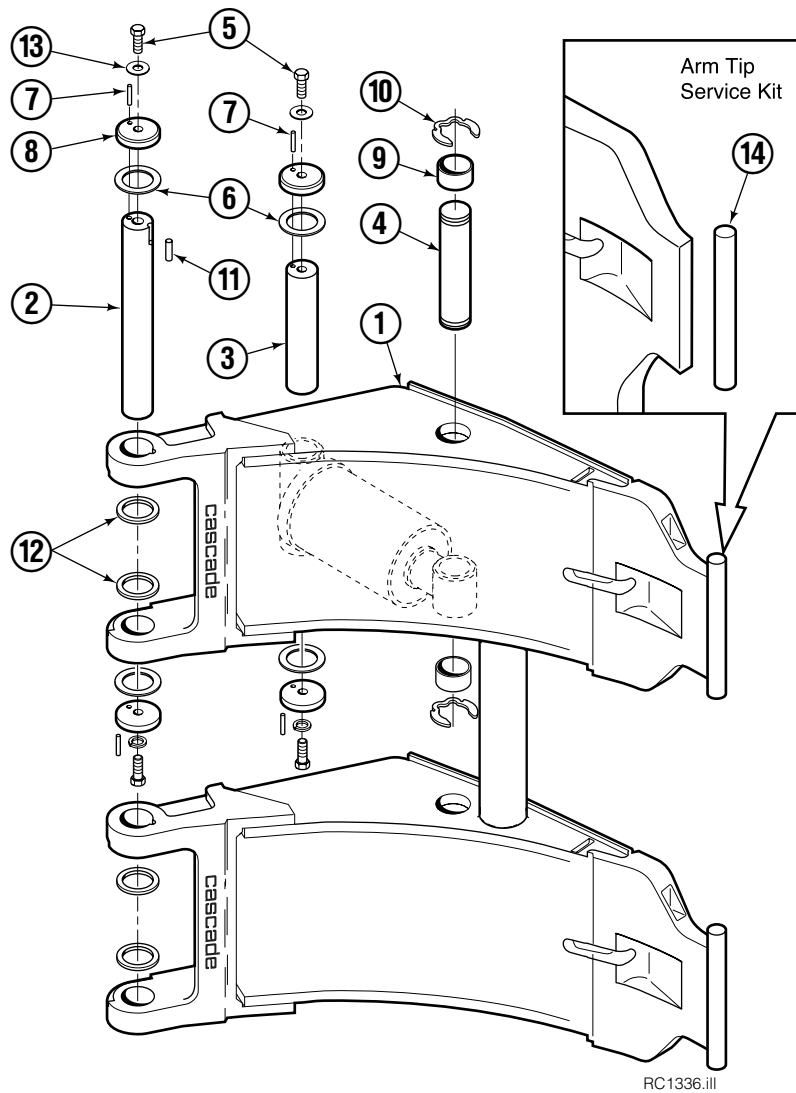

Short Arm

60G			
REF	QTY	51 in. ■	DESCRIPTION
		PART NO.	
		6021931	Short Arm Group
1	1	6020596	Short Arm

■ Maximum roll handling capacity.

REF	QTY	PART NO.	DESCRIPTION	REF	QTY	PART NO.	DESCRIPTION
2	2	6017336	Arm Pivot Pin	9	4	210080	Bearing
3	2	6023679	Cylinder Pivot Pin	10	4	209986	Retaining Ring
4	2	4175-150	Cylinder Rod Pivot Pin	11	2	212382	Dowel Pin, 8x16 mm
5	8	3007512	Cap screw, M12 x 25	12	16	209941	Shim - .062 in.
6	8	213029	Shim	13	8	209019	Washer, M12
7	8	209776	Dowel Pin	14	1	212902	Arm Tip Service Kit
8	8	6017339	Cap