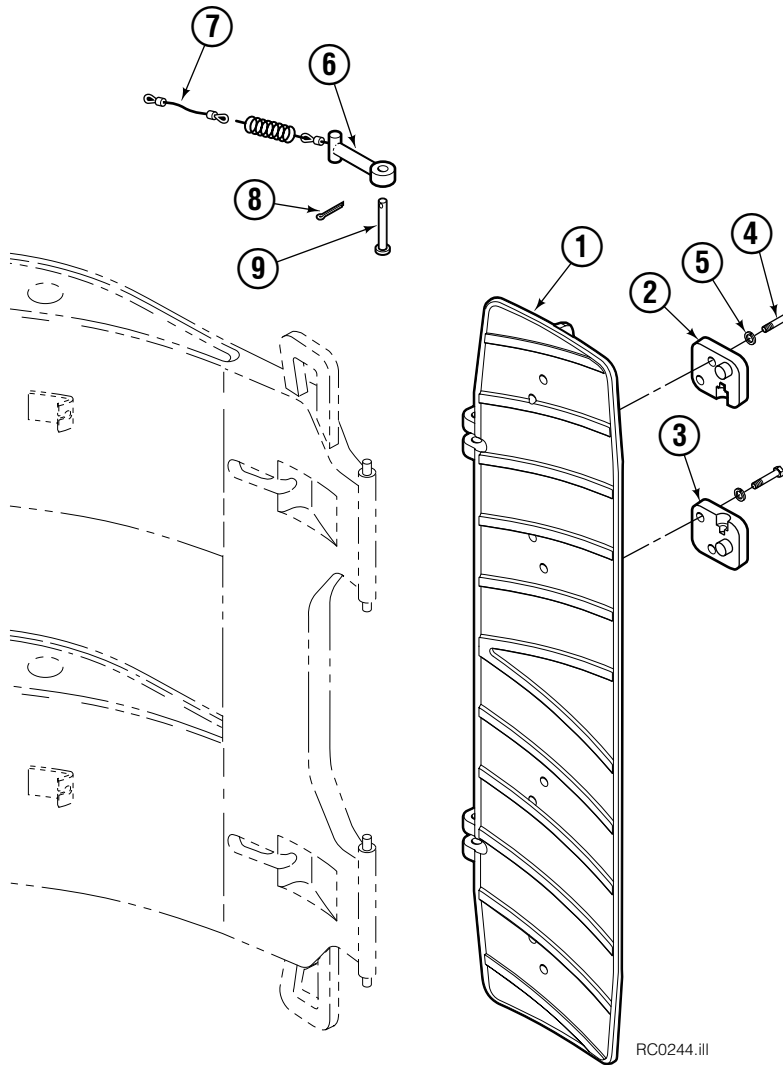

Long Arm

60G			
REF	QTY	51 in. ■ PART NO.	DESCRIPTION
		6021917	Arm Group w/o Guard
1	1	6020167	Long Arm w/o Guard

■ Maximum roll handling capacity.

REF	QTY	PART NO.	DESCRIPTION	REF	QTY	PART NO.	DESCRIPTION
2	2	6017336	Arm Pivot Pin	9	4	210080	Bearing
3	2	6023679	Cylinder Pivot Pin	10	4	209986	Retaining Ring
4	2	4175-150	Cylinder Rod Pivot Pin	11	2	212382	Dowel Pin, 8x16 mm
5	8	3007512	Capscrew, M12 x 25	12	16	209941	Shim - .062 in.
6	8	209019	Washer, M12	13	8	213029	Shim
7	8	209776	Roll Pin	14	1	212902	Arm Tip Service Kit
8	8	6017339	Cap				

Pad Group - Short Arm

RC1622.ill

72G			
REF	QTY	PART NO.	DESCRIPTION
		209877	Standard Pad Group ▲
1	1	209893	Pad, Standard
2	2	209904	Retainer, R.H. ▲
3	2	209905	Retainer, L.H. ▲
4	8	767810	Capscrew, M12
5	8	681473	Lockwasher, M12
6	2	209909	Link
7	2	674265	Clevis Pin
8	2	6525	Cotter Pin

▲ Driver's view, clamp in horizontal position, Short Arm up.

Reference: Common Parts 212935 items 2 - 8. S-4176, S-4177.

Pad Group - Long Arm

RC0244.iii

72G			
REF	QTY	PART NO.	DESCRIPTION
		209922	Standard Pad Group ▲
1	1	209893	Pad, Standard
2	2	211997	Retainer, R.H. ▲
3	2	211998	Retainer, L.H. ▲
4	8	767810	Capscrew, M12
5	8	681473	Lockwasher, M12
6	2	209916	Link
7	2	4182-080	Cable
8	2	674265	Clevis Pin
9	2	6525	Cotter Pin