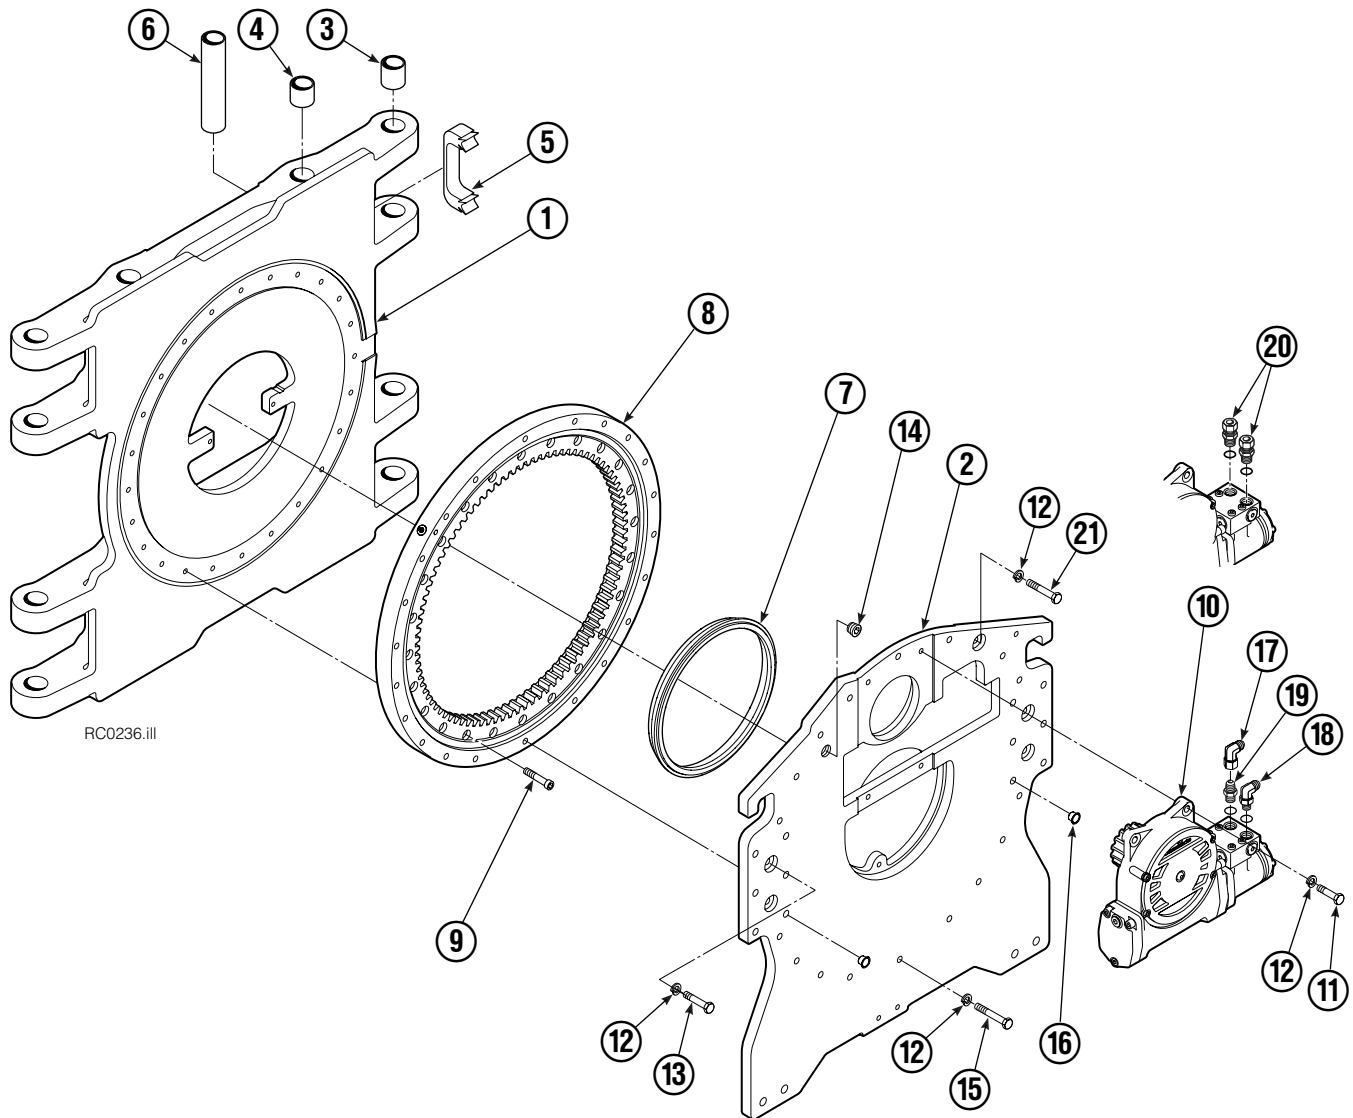

Frame Group

60G							
REF	QTY	PART NO.	DESCRIPTION	REF	QTY	PART NO.	DESCRIPTION
		6021859	Frame Group w/o Stop – 51 in. ▲	11	4	211689	Capscrew, M12 x 30
1	1	6020223	Frame w/o Stop – 51 in.	12	26	683822	Lockwasher, M12
2	1	209940	Baseplate w/o Stop	13	4	206174	Capscrew, M12 x 45
3	8	211718	Bearing	14	1	6605	Fitting, 3/4 in.
4	8	211717	Bearing	15	18	213633	Capscrew, M12 x 55
5	4	211712	Hose Guard	16	2	631428	Plug
6	4	209987	Spacer	17	1	605761	Fitting, 8-8 SAE
7	1	209944	Seal	18	1	601250	Fitting, 8-8 SAE
8	1	213761	Bearing Assembly	19	1	601377	Fitting, 8-8 SAE
9	24	767596	Capscrew, M12 x 40	20	2	765492	Fitting, 8 SAE – M10 L-Series
10	1	212308	Drive Group – 2.2 c.i. Motor ●		2	765493	Fitting, 8 SAE – M12 L-Series
10	1	795491	Drive Group – 2.8 c.i. Motor ●		2	756920	Fitting, 8 SAE – M12 S-Series

● Quantity as required.

▲ See Drive Motor page for parts breakdown.

Drive Motor

60G				
REF	QTY	2.2 c.i. PART NO.	2.8 c.i. PART NO.	DESCRIPTION
		210139	206392	Drive Motor
1	1	675478	675478	Shaft
2	1	675477	675477	Drive Link
3	1	211528	675479	Spacer Plate
4	1	210137	675480	Geroler/Gerotor Set
5	1	211527	675482	End Cap
6	1	206405	206405	Service Kit ●
7	1	685090	685090	Flange

▲ See Revolving Connection page for part number.

Reference: S-4193, S-4194.

Revolving Connection

60G			
REF	QTY	PART NO.	DESCRIPTION
		6023703	Revolving Connection Group
		6023446	Revolving Connection ●
1	1	6023548	Valve Body
2	3	214649	◆ Seal
3	1	6023523	Shaft
4	1	7341	◆ Retaining Ring
5	1	6023542	End Block
6	2	684587	◆ O-Ring
7	2	766123	Capscrew, M8 x 50
8	8	604511	Fitting, 6-6
9	2	601377	Fitting, 8-8
10	1	3138	◆ Retaining Ring
11	1	211909	End Block Retainer
12	1	215480	Capscrew, M10 x 25
13	1	206322	Washer, M10
14	1	212725	Spacer
15	2	227962	Eye Pin
16	2	768697	Capscrew, M10 x 25