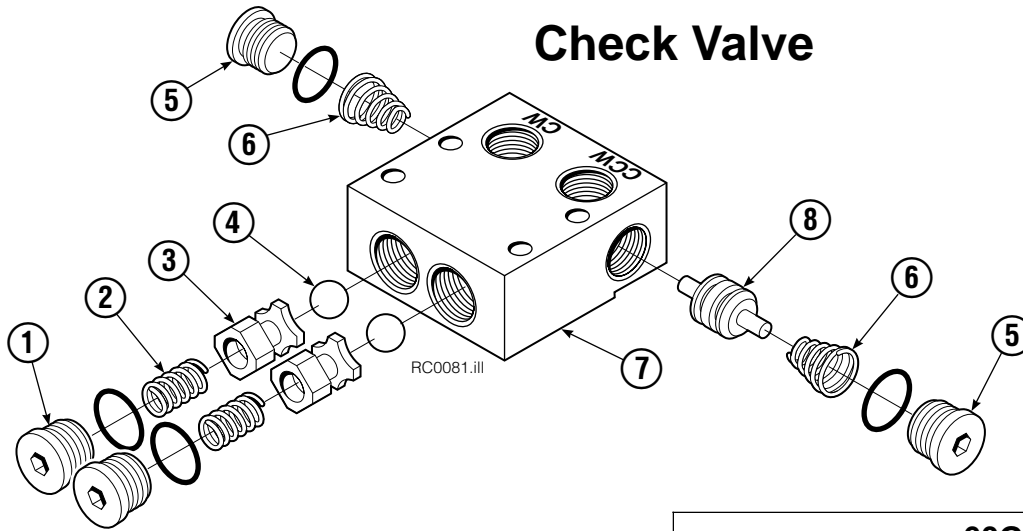

● Quantity as required.

▲ See Drive Motor page for parts breakdown.

Drive Motor

60G				
REF	QTY	2.2 c.i. PART NO.	2.8 c.i. PART NO.	DESCRIPTION
		210139	206392	Drive Motor
1	1	675478	675478	Shaft
2	1	675477	675477	Drive Link
3	1	211528	675479	Spacer Plate
4	1	210137	675480	Geroler/Gerotor Set
5	1	211527	675482	End Cap
6	1	206405	206405	Service Kit ●
7	1	685090	685090	Flange

Cascade provides service replacement parts for the listed parts only. Due to cost, if others parts need replacement, the complete Drive Motor should be replaced.

Check Valve

60G			
REF	QTY	PART NO.	DESCRIPTION
		670549	Check Valve Assembly
1	2	609453	Fitting, 10
2	2	670552	Spring
3	2	670551	Guide
4	2	7020	Ball
5	2	602580	Fitting, 8
6	2	673989	Spring
7	1	670550	Body
8	1	670553	Spool

▲ See Revolving Connection page for part number.

Reference: S-4193, S-4194.

Revolving Connection

60G			
REF	QTY	PART NO.	DESCRIPTION
		6023703	Revolving Connection Group
		6023446	Revolving Connection ●
1	1	6023548	Valve Body
2	3	214649	◆ Seal
3	1	6023523	Shaft
4	1	7341	◆ Retaining Ring
5	1	6023542	End Block
6	2	684587	◆ O-Ring
7	2	766123	Capscrew, M8 x 50
8	8	604511	Fitting, 6-6
9	2	601377	Fitting, 8-8
10	1	3138	◆ Retaining Ring
11	1	211909	End Block Retainer
12	1	215480	Capscrew, M10 x 25
13	1	206322	Washer, M10
14	1	212725	Spacer
15	2	227962	Eye Pin
16	2	768697	Capscrew, M10 x 25