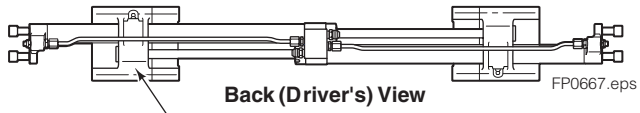

Fork Positioner Assembly

Sticker showing operating pressure,
phone numbers for service & parts.