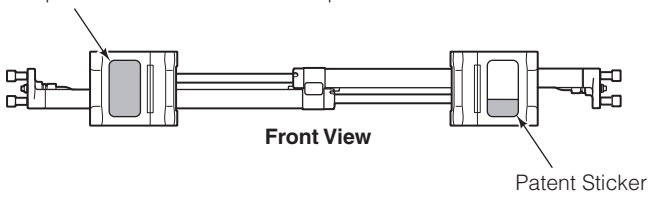

Fork Positioner Assembly

Sticker showing operating pressure,
phone numbers for service & parts.