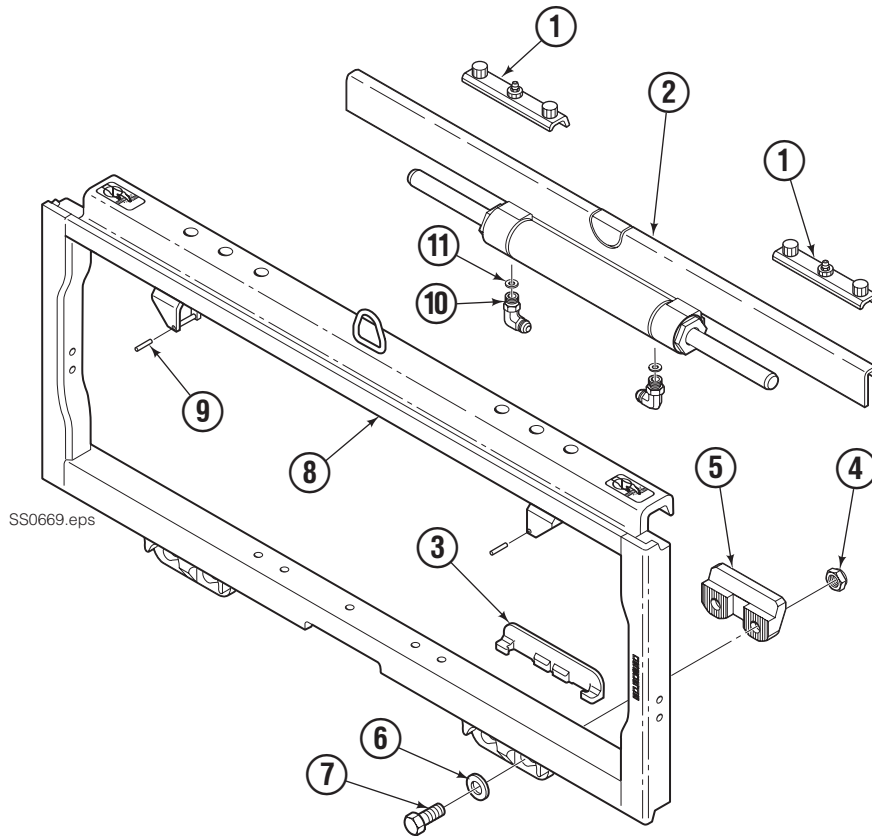

Fork Positioner Assembly

Items that vary by width

55K			
ASSEMBLY PART NO.	REF. NO. 1 ★ CYLINDER SHELL QTY 2	REF. NO. 2 ★ CYLINDER ROD QTY 2	REF. NO. 3 TUBE QTY 2
6228272	6054522	6054523	6047381

REF	QTY	PART NO.	DESCRIPTION
		6045408	Common Parts Group
4	1	6043391	Manifold
5	2	6052301	◆ Fork Carrier, Inner, 80/100/122 mm Fork
6	2	6042449	Fork Carrier, Outer
7	2	424115	Grease Fitting
8	2	6052709	Cylinder Head End
9	2	6042658	Restrictor Fitting
10	4	6039245	Shim
11	2	6039028	Cylinder Retainer
	2	6055787	Cylinder Retainer w/Seals (Items 12-14)
12	8	666183	O-Ring, Retainer OD ✘
13	2	6039179	Rod Seal, Retainer ✘
14	2	6039180	Rod Wiper, Retainer ✘
15	4	6042830	Half-Ring Keeper
16	2	6039172	Piston Wear Ring ✘
17	2	6047577	Piston Seal ✘
18	4	6039171	Bearing, Composite ✓
19	4	6043341	Wiper ✓
20	2	6043316	Rod Retainer Plug
21	4	768824	Capscrew, M10 x 120
22	2	6043332	Fitting, M10 to No.4 JIC ●
23	4	6042689	Fitting, M10 to EO-2 Tube
24	4	769572	Capscrew, M12 x 35 ■
25	4	684660	Lockwasher, M12 ■
26	4	767615	◆ Capscrew, M10 x 25
27	2	6052315	◆ Spacer Bar
28	2	—	Rod Spacer
29	2	6055038	Piston Spacer

★ If cylinder shell or rod needs replacing due to bending damage, order complete Fork Positioner Assembly.

◆ Included in Fork Carrier Assembly 6052316.

✘ Included in Cylinder Service Kit 6055389.

✓ Included in Composite Bearing Service Kit 6055390.

● Included in Fitting Group 6045440.

■ Included in Mounting Kit 6045442.

Reference: SK-8277.

Sideshift Assembly

SS0669.eps

55K							
REF	QTY	PART NO.	DESCRIPTION	REF	QTY	PART NO.	DESCRIPTION
1	2	228782	Upper Bearing	7	4	639121	◆ Capscrew, 5/8 x 1.50 (or)
2	1	6025684	Cylinder ▲		4	752903	◆ Capscrew, M16 x 45
3	2	6000719	Lower Bearing	8	1	6068919	Frame ●
4	4	553857	◆ Nut, 5/8 (or)	9	2	7890	Roll Pin
	4	678990	◆ Nut, M16	10	2	601676	■ Fitting, 6-6
5	2	204186	◆ Lower Hook	11	2	221733	▼ Restrictor Washer
6	4	667225	◆ Washer				