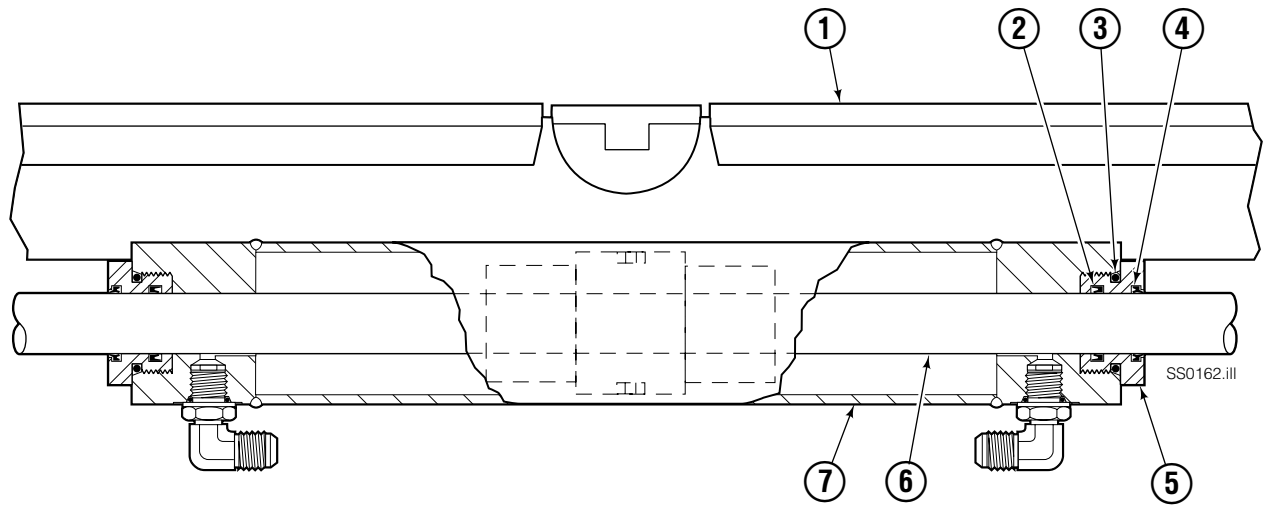

Cylinder

55F			
REF	QTY	PART NO.	DESCRIPTION
1	1	6025684	Cylinder Assembly
2	2	562132	● Rod Seal
3	2	415866	● O-Ring, 70 Duro
4	2	562131	● Rod Wiper Seal
5	2	218324	Retainer/Seal Carrier
6	-	■	Rod/Piston Assembly
7	-	■	Cylinder Shell
		219868	Rod Seal Service Kit

1. Included in Service Kit 219868.
   - Not serviceable, order new Cylinder Assembly.
2. Reference: S-21006.