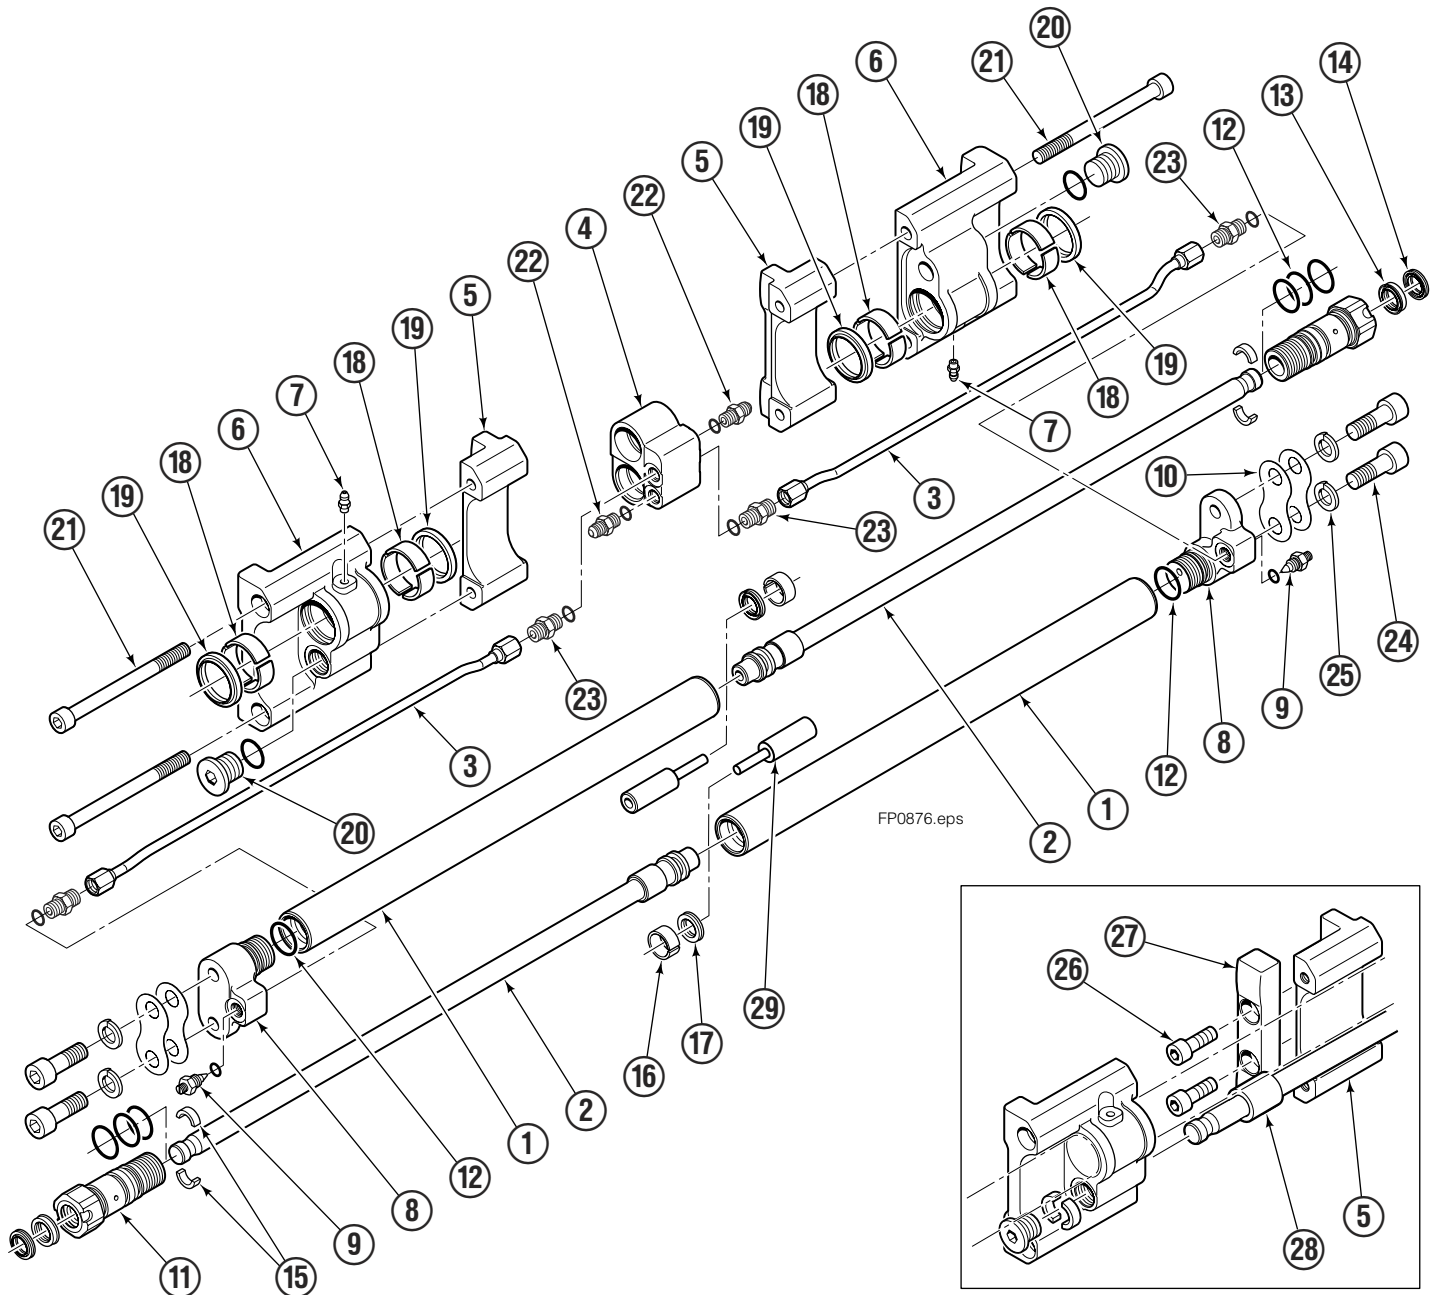

Fork Positioner Assembly

Items that vary by width

55K			
ASSEMBLY PART NO.	REF. NO. 1 ★ CYLINDER SHELL QTY 2	REF. NO. 2 ★ CYLINDER ROD QTY 2	REF. NO. 3 TUBE QTY 2
6228272	6054522	6054523	6047381

REF	QTY	PART NO.	DESCRIPTION
		6045408	Common Parts Group
4	1	6043391	Manifold
5	2	6052301	◆ Fork Carrier, Inner, 80/100/122 mm Fork
6	2	6042449	Fork Carrier, Outer
7	2	424115	Grease Fitting
8	2	6052709	Cylinder Head End
9	2	6042658	Restrictor Fitting
10	4	6039245	Shim
11	2	6039028	Cylinder Retainer
	2	6055787	Cylinder Retainer w/Seals (Items 12-14)
12	8	666183	O-Ring, Retainer OD ✘
13	2	6039179	Rod Seal, Retainer ✘
14	2	6039180	Rod Wiper, Retainer ✘
15	4	6042830	Half-Ring Keeper
16	2	6039172	Piston Wear Ring ✘
17	2	6047577	Piston Seal ✘
18	4	6039171	Bearing, Composite ✓
19	4	6043341	Wiper ✓
20	2	6043316	Rod Retainer Plug
21	4	768824	Capscrew, M10 x 120
22	2	6043332	Fitting, M10 to No.4 JIC ●
23	4	6042689	Fitting, M10 to EO-2 Tube
24	4	769572	Capscrew, M12 x 35 ■
25	4	684660	Lockwasher, M12 ■
26	4	767615	◆ Capscrew, M10 x 25
27	2	6052315	◆ Spacer Bar
28	2	—	Rod Spacer
29	2	6055038	Piston Spacer

★ If cylinder shell or rod needs replacing due to bending damage, order complete Fork Positioner Assembly.

◆ Included in Fork Carrier Assembly 6052316.

✘ Included in Cylinder Service Kit 6055389.

✓ Included in Composite Bearing Service Kit 6055390.

● Included in Fitting Group 6045440.

■ Included in Mounting Kit 6045442.

Reference: SK-8277.

Sideshift Assembly

SS0669.eps

55K							
REF	QTY	PART NO.	DESCRIPTION	REF	QTY	PART NO.	DESCRIPTION
1	2	228782	Upper Bearing	7	4	639121	◆ Capscrew, 5/8 x 1.50 (or)
2	1	6025684	Cylinder ▲		4	752903	◆ Capscrew, M16 x 45
3	2	6000719	Lower Bearing	8	1	6068919	Frame ●
4	4	553857	◆ Nut, 5/8 (or)	9	2	7890	Roll Pin
	4	678990	◆ Nut, M16	10	2	601676	■ Fitting, 6-6
5	2	204186	◆ Lower Hook	11	2	221733	▼ Restrictor Washer
6	4	667225	◆ Washer				