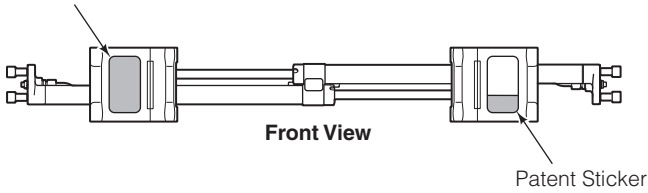

Fork Positioner Assembly

Sticker showing operating pressure,
phone numbers for service & parts.