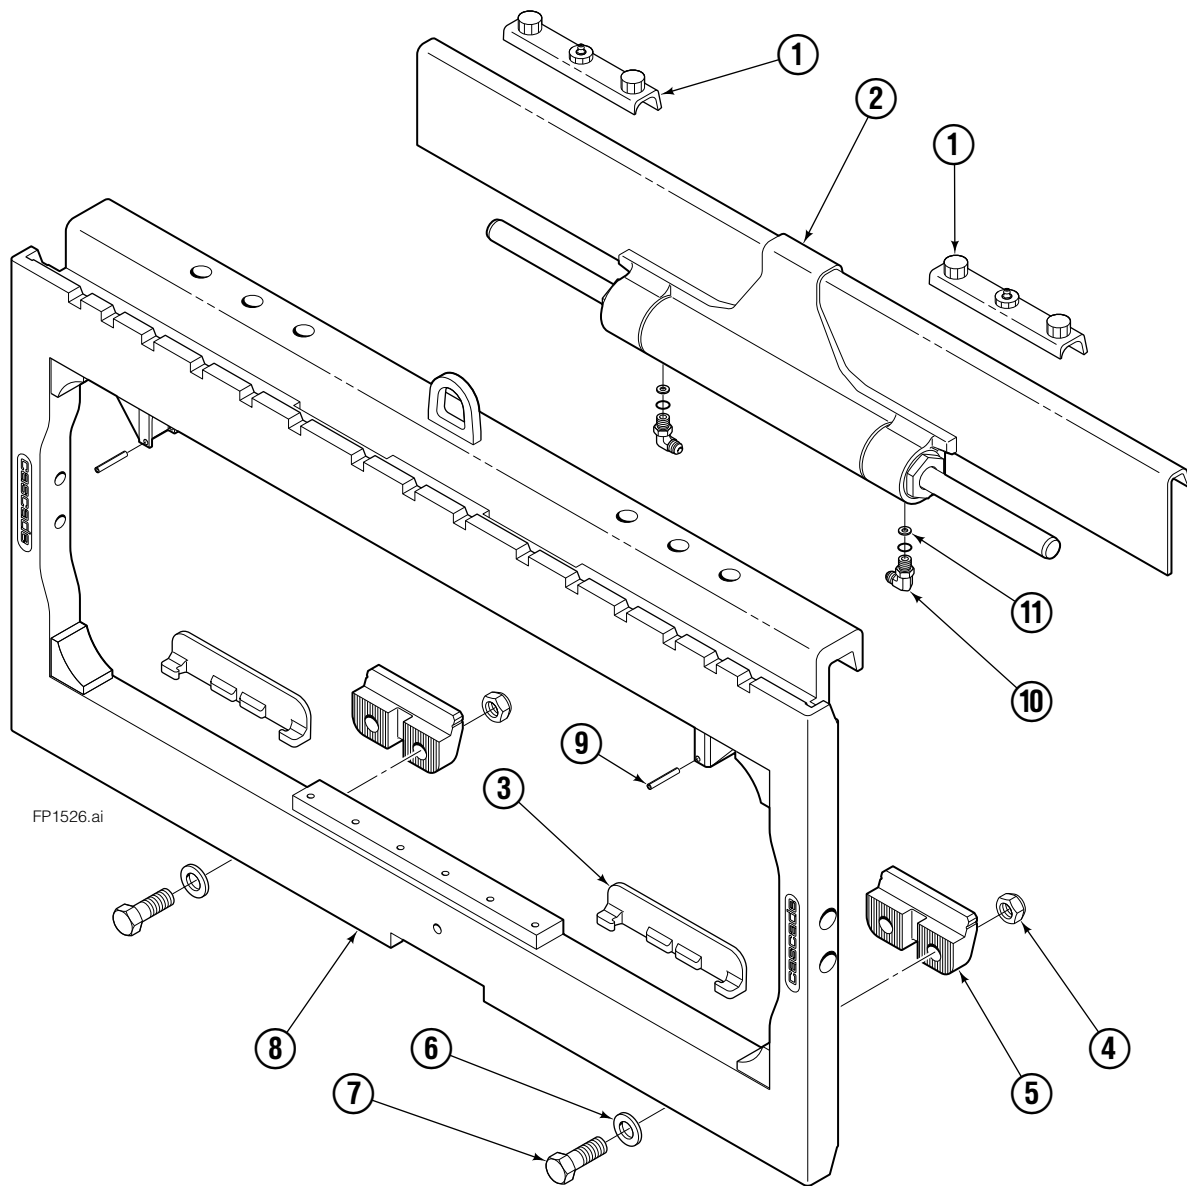

Fork Positioner Assembly

Items that vary by width

120K/150K			
ASSEMBLY PART NO.	REF. NO. 1 ★ CYLINDER SHELL QTY 2	REF. NO. 2 ★ CYLINDER ROD QTY 2	REF. NO. 3 TUBE QTY 2
6804638	6804634	6804636	6804637

REF	QTY	PART NO.	DESCRIPTION
		6069312	Common Parts Group
4	1	6059224	Manifold
5	2	6059395	◆ Fork Carrier, Inner, 122/150/180 mm Fork
6	2	6059301	Fork Carrier, Outer
7	2	424115	Grease Fitting
8	2	6059267	Cylinder Head End
9	2	6042658	Restrictor Fitting
10	4	6059383	Shim
11	2	6059219	Cylinder Retainer
12	8	6059580	O-Ring, Retainer OD ✘
13	2	562132	Rod Seal, Retainer ✘
14	2	562131	Rod Wiper, Retainer ✘
15	4	6059382	Half-Ring Keeper
16	2	6059421	Piston Wear Ring ✘
17	2	6059422	Piston Seal ✘
18	4	6059419	Bearing, Composite
19	4	6059584	Wiper
20	2	6059459	Rod Retainer Plug
21	4	6405531	Capscrew, M12 x 160
22	2	6043332	Fitting, M10 to No.4 JIC ●
23	4	6042689	Fitting, M10 to EO-2 Tube
24	4	769577	Capscrew, M16 x 50 ■
25	4	678992	Lockwasher, M16 ■
26	4	767615	◆ Capscrew, M10 x 25
27	2	6059397	◆ Spacer Bar
28	2	—	Rod Spacer
29	2	8100527	Piston Spacer

★ If cylinder shell or rod needs replacing due to bending damage, order complete Fork Positioner Assembly.

◆ Included in Fork Carrier Assembly 6059395.

✘ Included in Cylinder Service Kit 6081752.

● Included in Fitting Group 6045440.

■ Included in Mounting Kit 6059460.

Reference: SK-8919.1

Sideshift Assembly

150K

REF	QTY	PART NO.	DESCRIPTION	REF	QTY	PART NO.	DESCRIPTION
1	2	6079936	Upper Bearing	7	4	768580	◆ Capscrew, M20 x 60
2	1	6802938	Cylinder ▲	8	1	6804646	Frame
3	2	6057162	Lower Bearing	9	2	7916	Roll Pin
4	4	783800	◆ Nut, M20	10	2	607616	■ Fitting, 6-6
5	2	6083157	◆ Lower Hook	11	2	221733	▼ Restrictor Washer
6	4	215419	◆ Washer, M20				