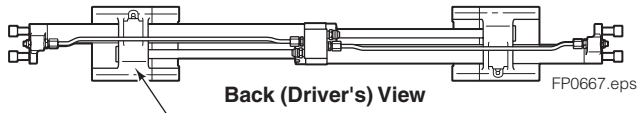

Fork Positioner Assembly

Sticker showing operating pressure,
phone numbers for service & parts.