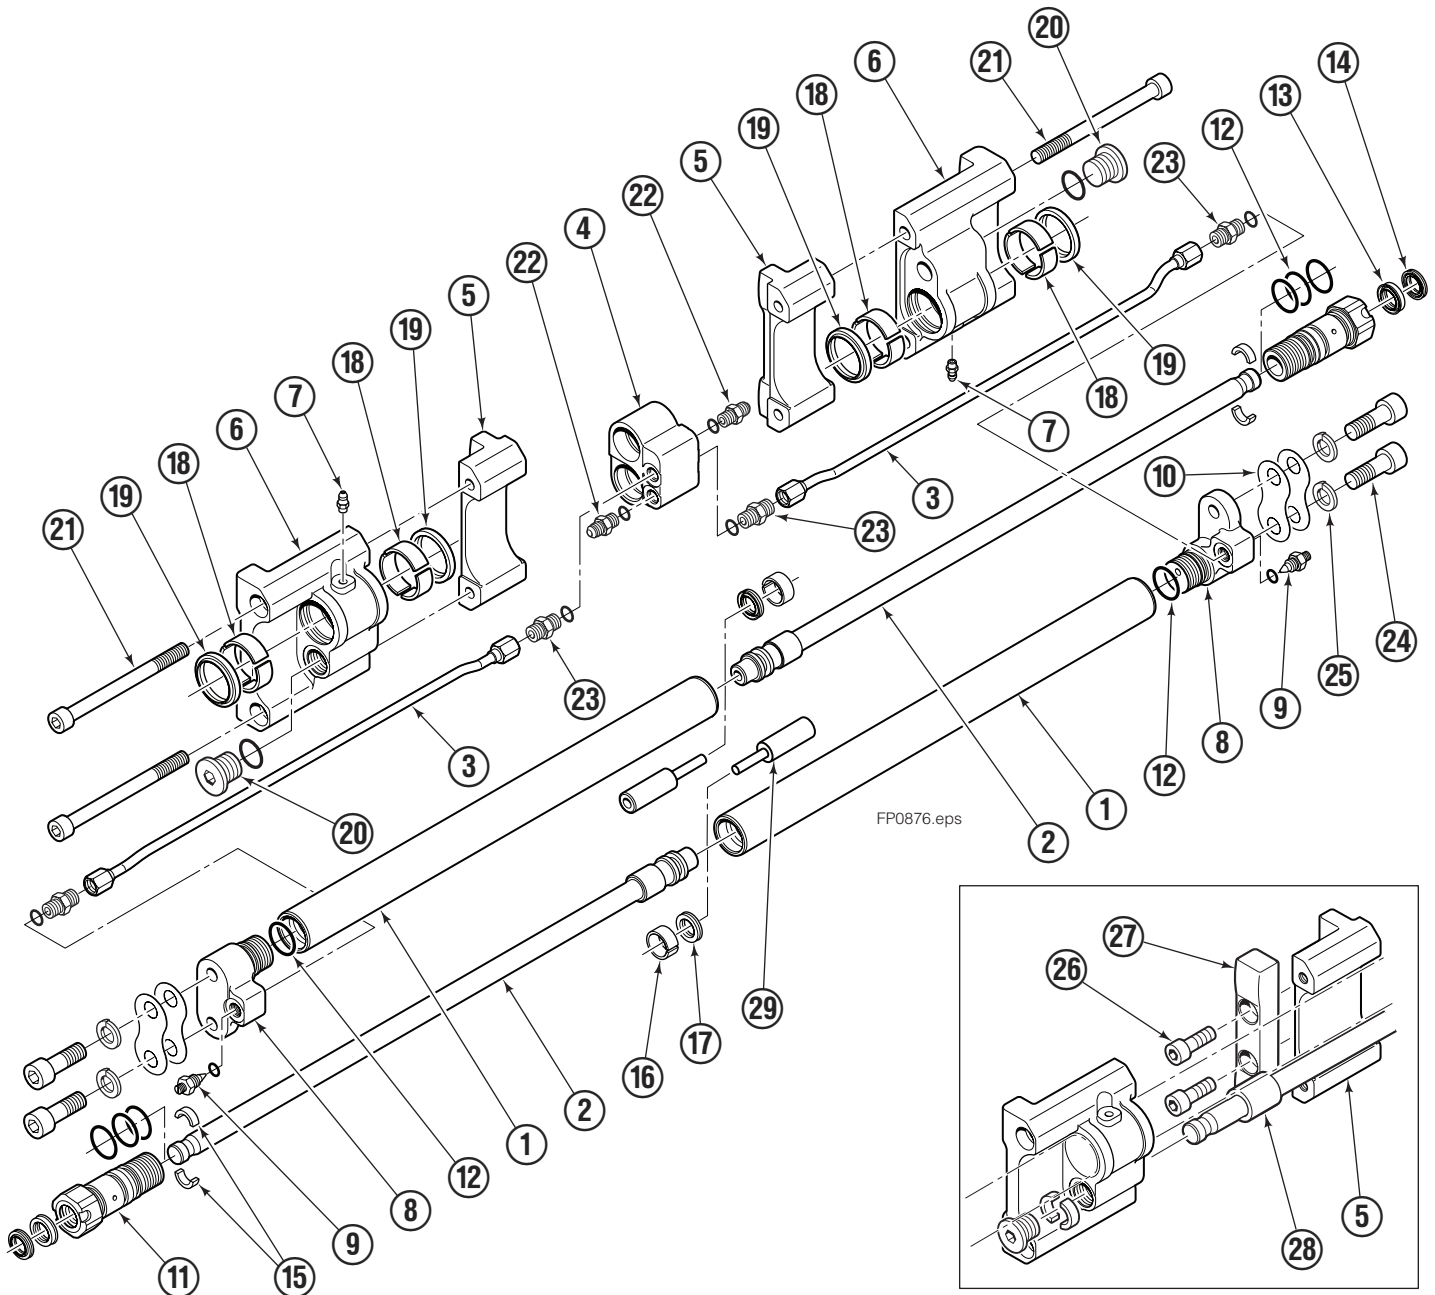

OR

Write: Cascade Corporation, P.O. Box 20187, Portland, OR 97220

Internet: www.cascorp.com

Fork Positioner Assembly

Sticker showing operating pressure,
phone numbers for service & parts.

Assembly part number (on LH fork carrier).

Fork Positioner Assembly

Items that vary by width

120K/150K			
ASSEMBLY PART NO.	REF. NO. 1 ★ CYLINDER SHELL QTY 2	REF. NO. 2 ★ CYLINDER ROD QTY 2	REF. NO. 3 TUBE QTY 2
6804638	6804634	6804636	6804637

REF	QTY	PART NO.	DESCRIPTION
		6069312	Common Parts Group
4	1	6059224	Manifold
5	2	6059395	◆ Fork Carrier, Inner, 122/150/180 mm Fork
6	2	6059301	Fork Carrier, Outer
7	2	424115	Grease Fitting
8	2	6059267	Cylinder Head End
9	2	6042658	Restrictor Fitting
10	4	6059383	Shim
11	2	6059219	Cylinder Retainer
12	8	6059580	O-Ring, Retainer OD ✘
13	2	562132	Rod Seal, Retainer ✘
14	2	562131	Rod Wiper, Retainer ✘
15	4	6059382	Half-Ring Keeper
16	2	6059421	Piston Wear Ring ✘
17	2	6059422	Piston Seal ✘
18	4	6059419	Bearing, Composite
19	4	6059584	Wiper
20	2	6059459	Rod Retainer Plug
21	4	6405531	Capscrew, M12 x 160
22	2	6043332	Fitting, M10 to No.4 JIC ●
23	4	6042689	Fitting, M10 to EO-2 Tube
24	4	769577	Capscrew, M16 x 50 ■
25	4	678992	Lockwasher, M16 ■
26	4	767615	◆ Capscrew, M10 x 25
27	2	6059397	◆ Spacer Bar
28	2	—	Rod Spacer
29	2	8100527	Piston Spacer

★ If cylinder shell or rod needs replacing due to bending damage, order complete Fork Positioner Assembly.

◆ Included in Fork Carrier Assembly 6059395.

✘ Included in Cylinder Service Kit 6081752.

● Included in Fitting Group 6045440.

■ Included in Mounting Kit 6059460.

Reference: SK-8919.1

Sideshift Assembly

150K

REF	QTY	PART NO.	DESCRIPTION	REF	QTY	PART NO.	DESCRIPTION
1	2	6079936	Upper Bearing	7	4	768580	◆ Capscrew, M20 x 60
2	1	6802938	Cylinder ▲	8	1	6804646	Frame
3	2	6057162	Lower Bearing	9	2	7916	Roll Pin
4	4	783800	◆ Nut, M20	10	2	607616	■ Fitting, 6-6
5	2	6083157	◆ Lower Hook	11	2	221733	▼ Restrictor Washer
6	4	215419	◆ Washer, M20				