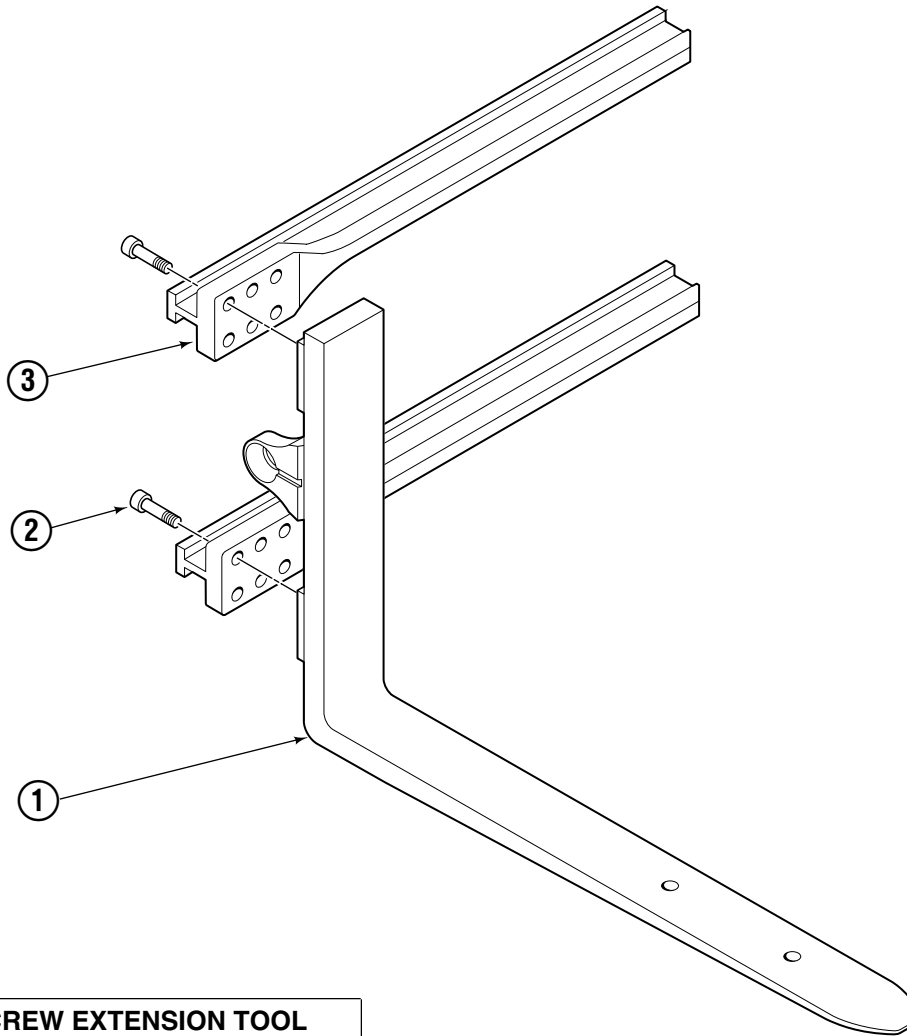

Bolt-On Pallet Forks

CL1527.ill

ARM CAPSCREW EXTENSION TOOL

Required for proper torquing of capscrews

50D

667699

50D			
REF	QTY	PART NO.	DESCRIPTION
		6002823	Fork Group ▲
1	1	6002773	Fork - LH
	1	6002774	Fork - RH
2	24	607105	Capscrew
3	4	317546	Arm Bar

▲ Includes items 1 & 2 only.