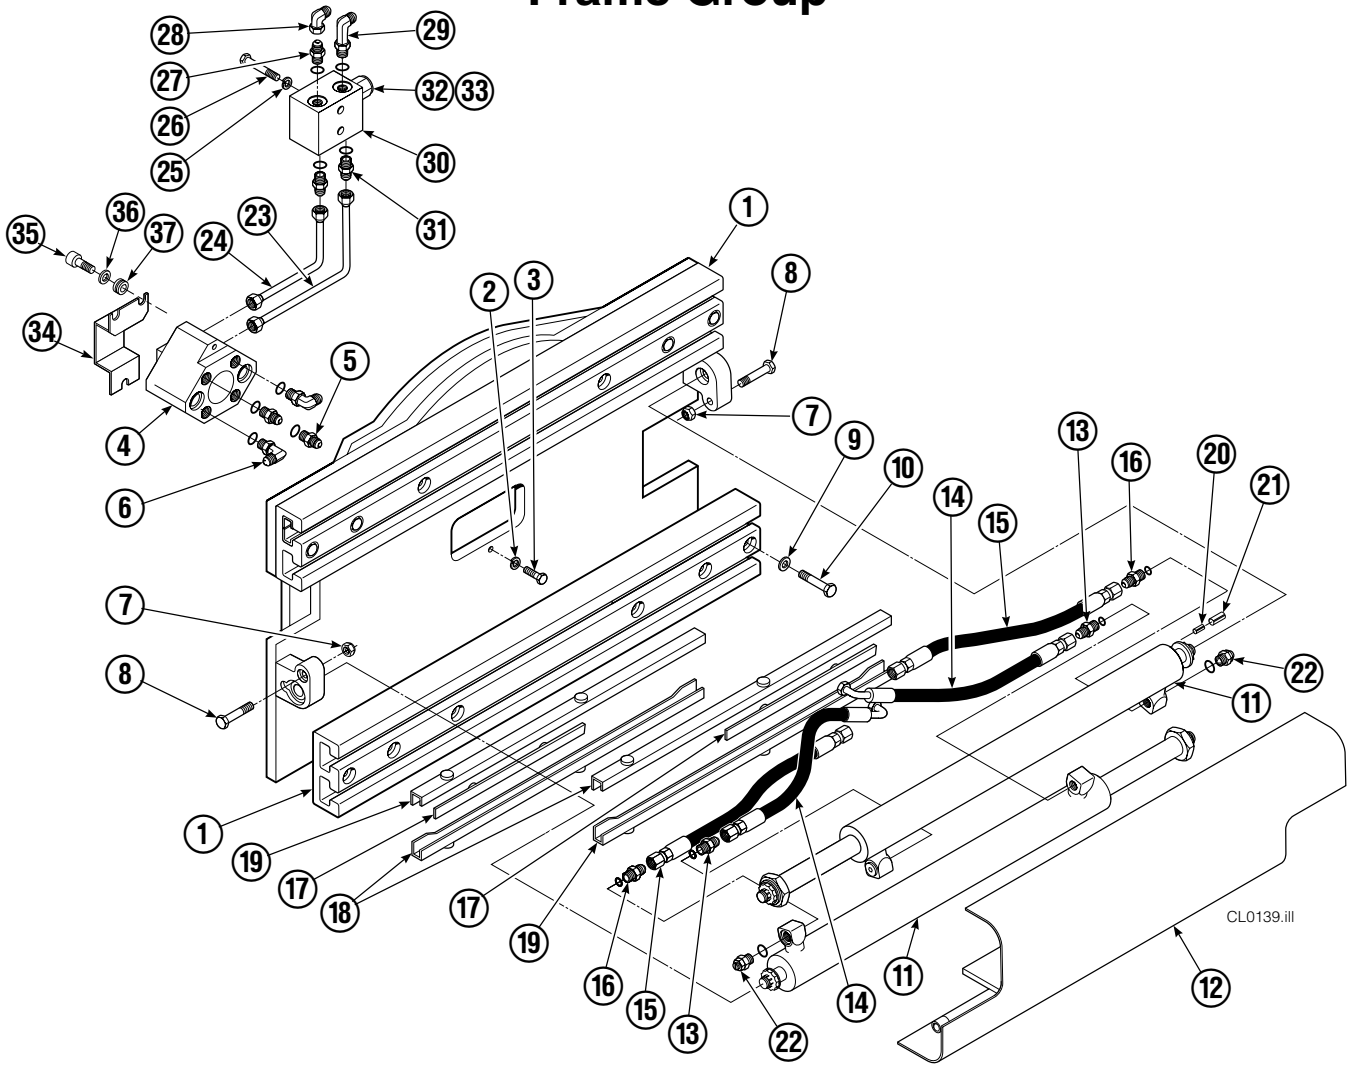

Rotator Group

CL0669.iii

50D			
REF	QTY	PART NO.	DESCRIPTION
		687238	Rotator Group
1	1	687230	Faceplate
2	1	670931	Seal
3	1	672828	Bearing Assembly
4	1	687229	Baseplate
5	6	631385	Plug
6	1	675628	Drive Group ▲
7	2	611303	Fitting
8	7	643538	Capscrew, 1/2 NC x 1.50 GR8
9	4	6290	Lockwasher, 1/2 in. ID
10	4	661742	Capscrew, 1/2 NC x 1.25 GR5
11	9	643539	Capscrew, 1/2 NC x 1.75 GR8
12	1	6605	Plug
13	16	4505	Capscrew
14	1	7401	Grease Fitting
		672481	Bearing Service Kit

▲ See Drive Group page for parts breakdown.
Reference: Common Parts Group 680700, SK-5346, SK-5649.

Frame Group

50D							
REF	QTY	PART NO.	DESCRIPTION	REF	QTY	PART NO.	DESCRIPTION
		687284	Frame Group	19	4	668905	Bearing
		689952	Backhand Relief Group (items 23-33)	20	2	7882	Roll Pin - Inner
1	2	674167	Frame	21	2	7961	Roll Pin - Outer
2	2	686119	Lockwasher, M8	22	2	667609	Restrictor Cartridge ●
3	2	765352	Capscrew, M8 x 30	23	1	686409	Tube
4	1	686420	Revolving Connection ■	24	1	686408	Tube
5	2	604511	Fitting, 6-6	25	2	6287	Lockwasher, 5/16
6	2	601676	Fitting, 6-6	26	2	643519	Capscrew, 5/16 x 2.50
7	2	665707	Nut, 1/2 in. ID	27	1	601377	Fitting, 8-8
8	2	3660	Capscrew, 1/2 NC x 2.50	28	1	605761	Fitting, 8-8
9	8	667225	Washer, 5/8 in. ID	29	1	601250	Fitting, 8-8
10	8	667644	Capscrew, 5/8 NC x 3.25	30	1	679888	Relief Valve Assembly
11	2	667666	Cylinder ▲	31	2	611288	Fitting, 6-8
12	1	667664	Bumper	32	1	679890	Relief Valve
13	2	611288	Fitting, 6-8	33	1	667510	Service Kit
14	2	631443	Hose	34	1	209067	End Block Bracket
15	2	678027	Hose	35	3	665992	Shoulder Bolt
16	2	686369	Fitting	36	3	209021	Washer, M10
17	4	667663	Bearing	37	3	208765	Grommet
18	4	668905	Bearing				