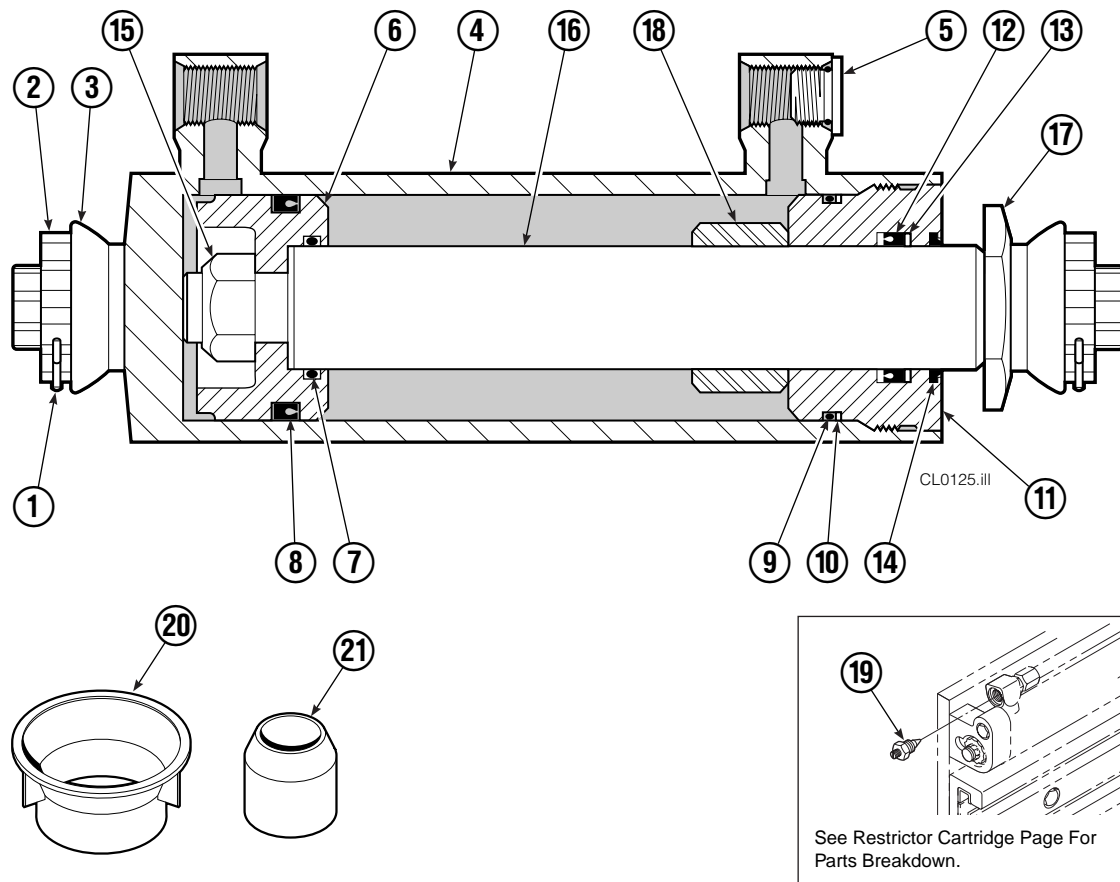

Check Valve

REF	QTY	PART NO.	DESCRIPTION
		670549	Check Valve Assembly
1	2	609453	Fitting, 10
2	2	670552	Spring
3	2	670551	Guide
4	2	7020	Ball
5	2	602580	Fitting, 8
6	2	673989	Spring
7	1	670550	Body
8	1	670553	Spool

Cylinder

See Restrictor Cartridge Page For Parts Breakdown.

50D			
REF	QTY	PART NO.	DESCRIPTION
		667666	Cylinder Assembly
1	2	6511	Cotter Pin ■
2	2	667667	Nut Retainer ■
3	2	667668	Nut ■
4	1	553760	Shell
5	1	602580	Fitting
6	1	558402	Piston
7	1	2722	O-Ring ▲
8	1	557376	Seal ▲
9	1	2791	O-Ring ▲
10	1	615134	Back-Up Ring ▲
11	1	667675	Retainer
12	1	662451	Seal ▲
13	1	638246	Nylon Ring ▲
14	1	564930	Wiper ▲
15	1	561012	Nut
16	1	667670	Rod
17	1	667676	Washer
18	1	—	Spacer
19	1	667609	Restrictor Cartridge ●
20	1	671049	Seal Loader, Piston ▲
21	1	671052	Seal Loader, Retainer ▲
		667723	Service Kit

▲ Included in Service Kit 667723.

■ Included in Nut Service Kit 668925.

● Not included in Cylinder Assembly.

Reference: S-7666.

Revolving Connection

35D/50D			
REF	QTY	PART NO.	DESCRIPTION
		686420	Revolving Connection
1	2	768795	Capscrew, M8 x 1,25 x 30 x 8.8
2	1	686421	End Block
3	2	604511	Fitting, 6-6
4	1	687237	Service Kit
5	1	686422	Shaft
6	5	663694	Fitting, 3
7	1	686423	Body
8	2	667516	Check Valve Service Kit
9	2	678376	Check Valve
10	2	604510	Fitting, 6