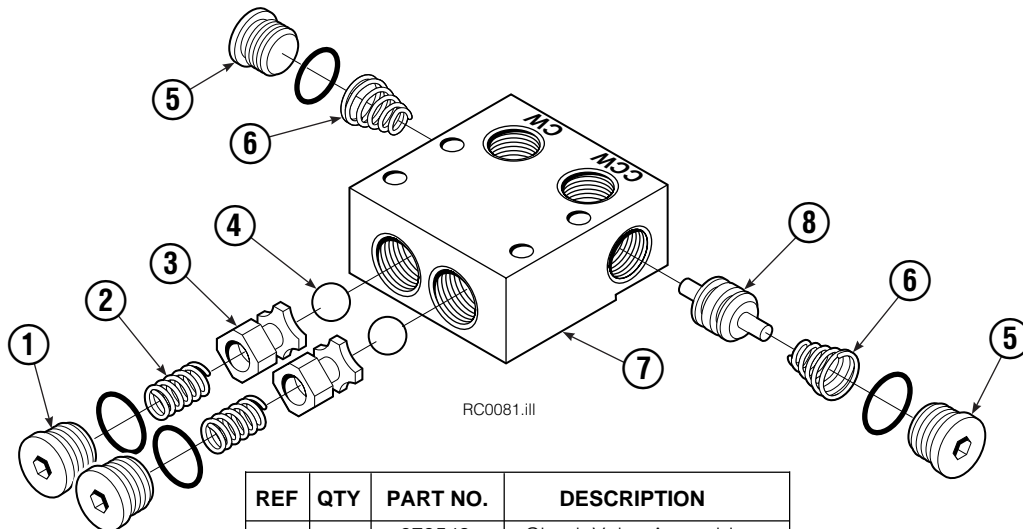

Check Valve

REF	QTY	PART NO.	DESCRIPTION
		670549	Check Valve Assembly
1	2	609453	Fitting, 10
2	2	670552	Spring
3	2	670551	Guide
4	2	7020	Ball
5	2	602580	Fitting, 8
6	2	673989	Spring
7	1	670550	Body
8	1	670553	Spool