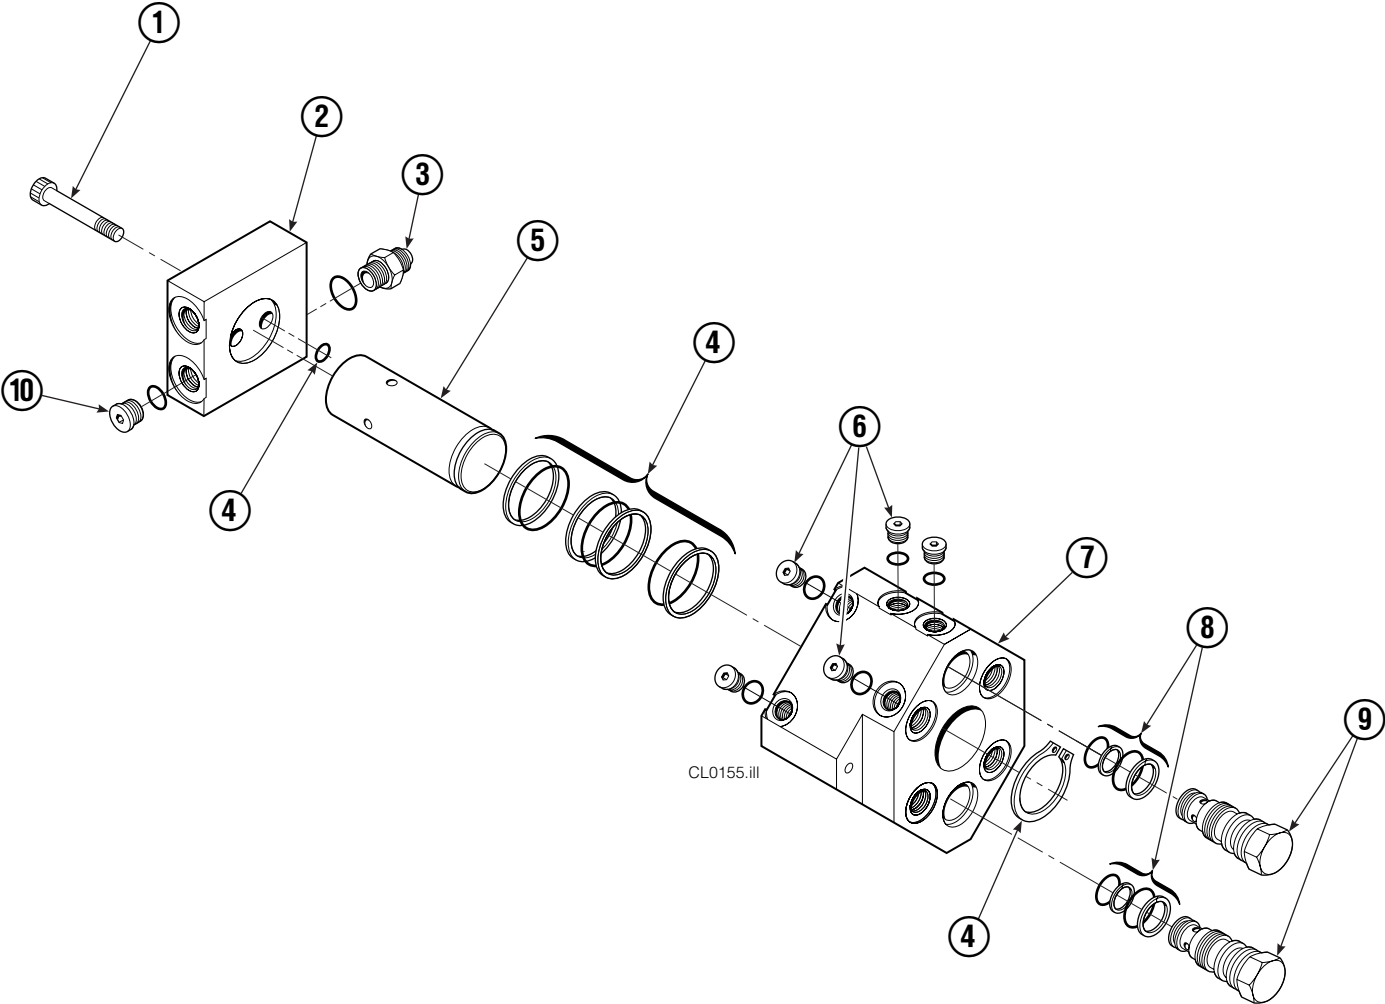

Check Valve

REF	QTY	PART NO.	DESCRIPTION
		670549	Check Valve Assembly
1	2	609453	Fitting, 10
2	2	670552	Spring
3	2	670551	Guide
4	2	7020	Ball
5	2	602580	Fitting, 8
6	2	673989	Spring
7	1	670550	Body
8	1	670553	Spool

Cylinder

See Restrictor Cartridge Page For Parts Breakdown.

50D			
REF	QTY	PART NO.	DESCRIPTION
		667666	Cylinder Assembly
1	2	6511	Cotter Pin ■
2	2	667667	Nut Retainer ■
3	2	667668	Nut ■
4	1	553760	Shell
5	1	602580	Fitting
6	1	558402	Piston
7	1	2722	O-Ring ▲
8	1	557376	Seal ▲
9	1	2791	O-Ring ▲
10	1	615134	Back-Up Ring ▲
11	1	667675	Retainer
12	1	662451	Seal ▲
13	1	638246	Nylon Ring ▲
14	1	564930	Wiper ▲
15	1	561012	Nut
16	1	667670	Rod
17	1	667676	Washer
18	1	—	Spacer
19	1	667609	Restrictor Cartridge ●
20	1	671049	Seal Loader, Piston ▲
21	1	671052	Seal Loader, Retainer ▲
		667723	Service Kit

▲ Included in Service Kit 667723.

■ Included in Nut Service Kit 668925.

● Not included in Cylinder Assembly.

Reference: S-7666.

Revolving Connection

35D/50D			
REF	QTY	PART NO.	DESCRIPTION
		686420	Revolving Connection
1	2	768795	Capscrew, M8 x 1,25 x 30 x 8.8
2	1	686421	End Block
3	2	604511	Fitting, 6-6
4	1	687237	Service Kit
5	1	686422	Shaft
6	5	663694	Fitting, 3
7	1	686423	Body
8	2	667516	Check Valve Service Kit
9	2	678376	Check Valve
10	2	604510	Fitting, 6