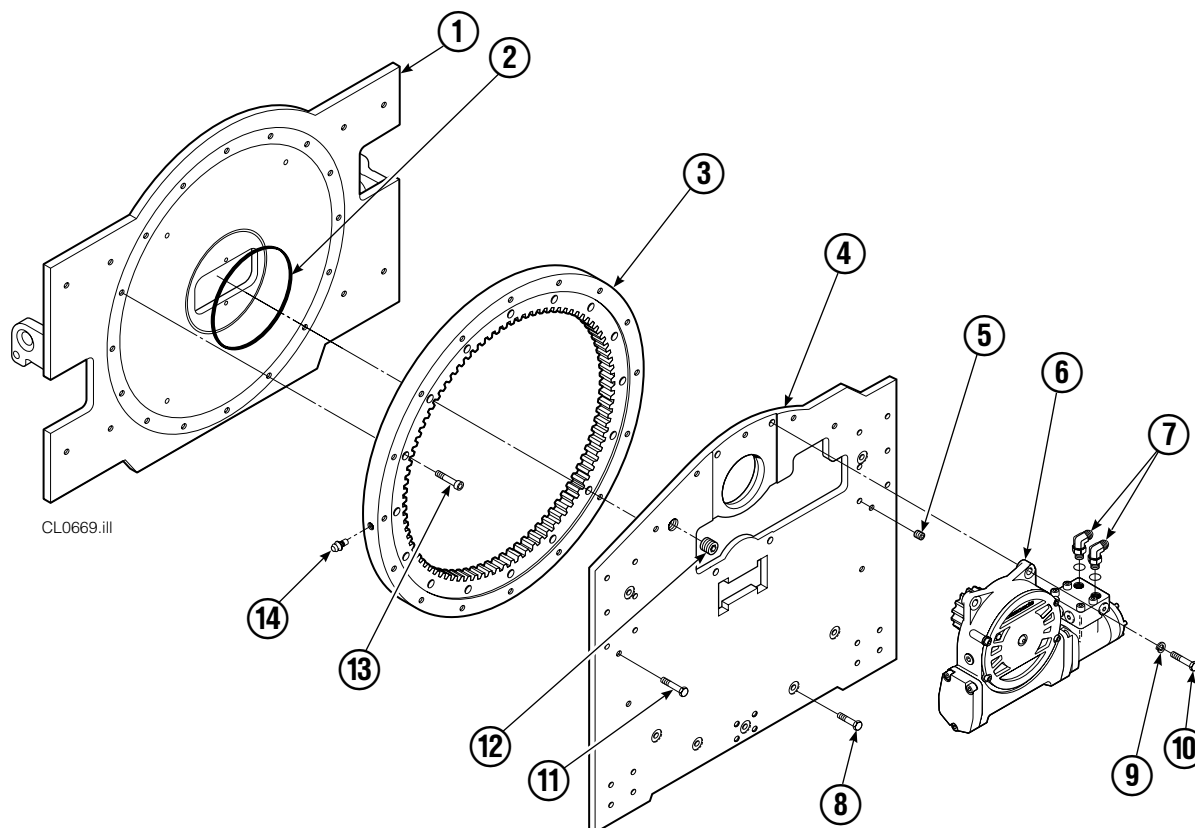

Safety Decals

REF	QTY	PART NO.	DESCRIPTION
1	2	665595	No Hand Hold Decal
2	2	679150	No Step Decal

Publications

PART NO.	DESCRIPTION
672362	Service Manual
672903	Operators Guide
672361	Installation Instructions
680664	Servicing Cascade Cylinders-VHS
679929	Tool Catalog
673964	Literature Index Order Form

Rotator Group

CL0669.iii

50D			
REF	QTY	PART NO.	DESCRIPTION
		687238	Rotator Group
1	1	687230	Faceplate
2	1	670931	Seal
3	1	672828	Bearing Assembly
4	1	687229	Baseplate
5	6	631385	Plug
6	1	675628	Drive Group ▲
7	2	611303	Fitting
8	7	643538	Capscrew, 1/2 NC x 1.50 GR8
9	4	6290	Lockwasher, 1/2 in. ID
10	4	661742	Capscrew, 1/2 NC x 1.25 GR5
11	9	643539	Capscrew, 1/2 NC x 1.75 GR8
12	1	6605	Plug
13	16	4505	Capscrew
14	1	7401	Grease Fitting
		672481	Bearing Service Kit

▲ See Drive Group page for parts breakdown.
Reference: Common Parts Group 680700, SK-5346, SK-5649.

Frame Group

50D							
REF	QTY	PART NO.	DESCRIPTION	REF	QTY	PART NO.	DESCRIPTION
		687284	Frame Group	19	4	668905	Bearing
		689952	Backhand Relief Group (items 23-33)	20	2	7882	Roll Pin - Inner
1	2	674167	Frame	21	2	7961	Roll Pin - Outer
2	2	686119	Lockwasher, M8	22	2	667609	Restrictor Cartridge ●
3	2	765352	Capscrew, M8 x 30	23	1	686409	Tube
4	1	686420	Revolving Connection ■	24	1	686408	Tube
5	2	604511	Fitting, 6-6	25	2	6287	Lockwasher, 5/16
6	2	601676	Fitting, 6-6	26	2	643519	Capscrew, 5/16 x 2.50
7	2	665707	Nut, 1/2 in. ID	27	1	601377	Fitting, 8-8
8	2	3660	Capscrew, 1/2 NC x 2.50	28	1	605761	Fitting, 8-8
9	8	667225	Washer, 5/8 in. ID	29	1	601250	Fitting, 8-8
10	8	667644	Capscrew, 5/8 NC x 3.25	30	1	679888	Relief Valve Assembly
11	2	667666	Cylinder ▲	31	2	611288	Fitting, 6-8
12	1	667664	Bumper	32	1	679890	Relief Valve
13	2	611288	Fitting, 6-8	33	1	667510	Service Kit
14	2	631443	Hose	34	1	209067	End Block Bracket
15	2	678027	Hose	35	3	665992	Shoulder Bolt
16	2	686369	Fitting	36	3	209021	Washer, M10
17	4	667663	Bearing	37	3	208765	Grommet
18	4	668905	Bearing				