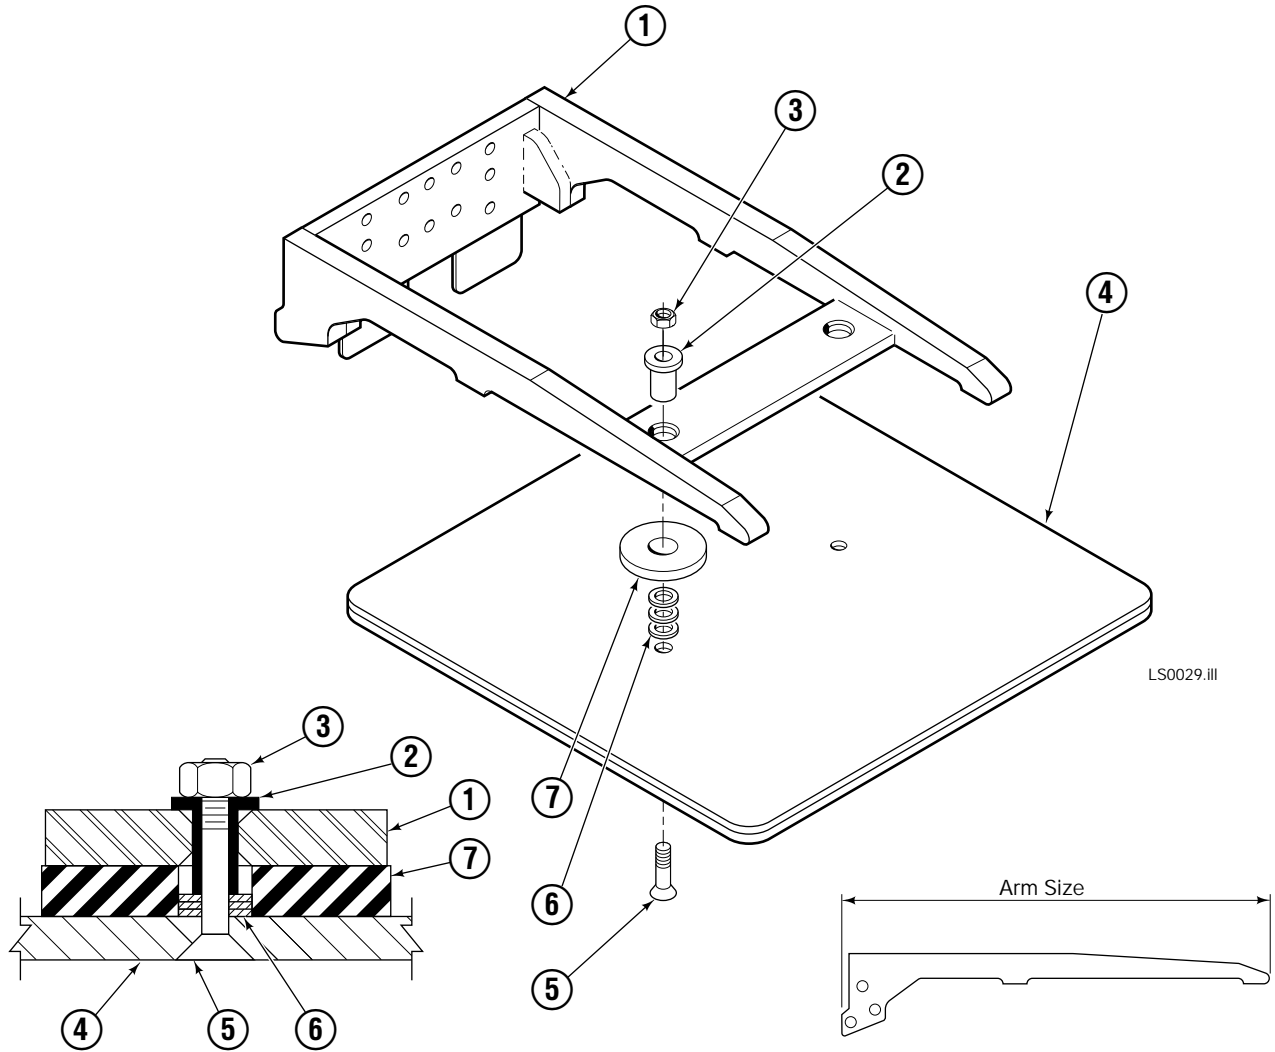

◆ See Cylinder page for parts breakdown.

■ See Valve page for parts breakdown.

Load Stabilizer Cylinder

35E			
REF	QTY	PART NO.	DESCRIPTION
		582490	Cylinder Assembly
1	1	562298	Shell
2	1	562299	Rod
3	1	-	Spacer
4	1	667623	Nut
5	1	■ 557598	Piston Seal
6	1	559702	Piston
7	1	■ 2716	O-Ring
8	1	■ 2722	O-Ring
9	1	■ 615126	Back-Up Ring
10	1	■ 663728	Rod Seal
11	1	562300	Retainer
12	1	■ 626468	Wiper
		562447	Service Kit

■ Included in Service Kit 562447.

Valve Assembly

35E

REF	QTY	PART NO.	DESCRIPTION
		202047	Valve Assembly
1	1	682168	Valve Cartridge
2	3	682170	Service Kit
3	2	663694	Plug, 3
4	1	601676	Fitting, 6-6
5	1	201566	Valve Cartridge - Adjustable Relief
6	1	201565	Valve Cartridge - Fixed Relief
7	3	604511	Fitting, 6-6
8	1	204424	Service Kit
9	1	201564	Valve Cartridge - P. O. Check
10	2	604510	Plug, 6
11	1	609234	Plug, 4
12	1	202125	Valve Body

Standard Arm Group

REF	QTY	PART NO.	DESCRIPTION
1	1	202062	Arm 36"
2	2	205976	Sleeve
3	2	205979	Nylon Nut, M12
4	1	201979	Contact Pad - 30"x36"
5	2	768709	Capscrew
6	6	202251	Washer, M12
7	2	202145	Washer - Rubber