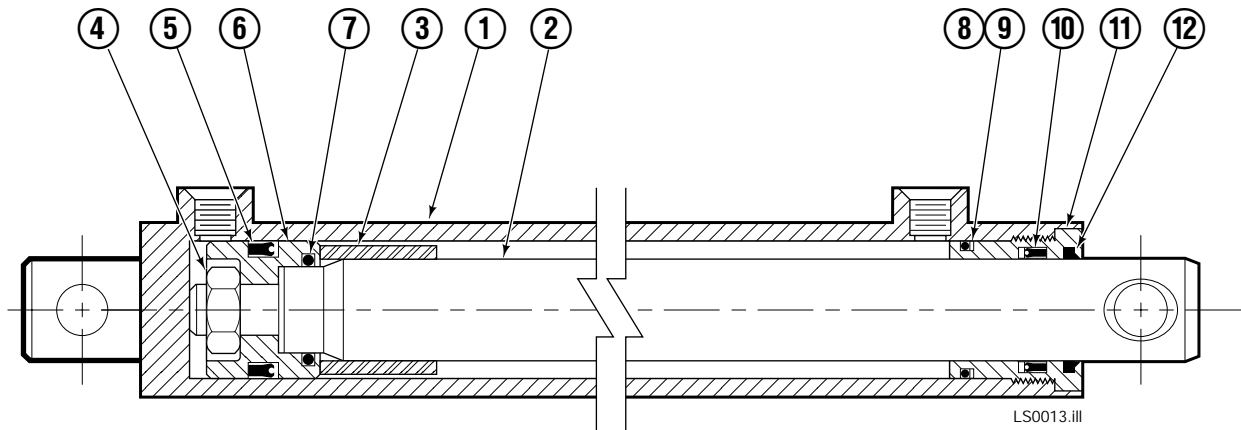

OR

Write: Cascade Corporation, P.O. Box 20187, Portland, OR 97220

Frame Group

Frame Group

35E			
REF	QTY	PART NO.	DESCRIPTION
1	3	206478	Capscrew, M10x1.5x30-10,9
2	9	201570	Washer
3	2	201956	Shim
4	1	201976	Cylinder Clevis
5	4	678990	Nut
6	2	211250	Capscrew
7	1	206501	Frame – 45"-84" Opening Range
8	1	◆ 582490	Cylinder – 42"-84" Opening Range
9	2	601676	Fitting, 6-6
10	1	2645	Fitting, 6
11	1	611329	Fitting, 6-6
12	1	675058	Hose – 42"-84" Opening Range
13	2	2680	Fitting, 6-6
14	1	206880	Hose
15	2	689997	Capscrew, M16x2x45-8.8
16	2	667225	Washer
17	1	201568	Capscrew
18	1	680253	Lockwasher, M8
19	1	205349	Washer
20	1	202049	Lower Hook
21	1	767414	Nut, M8
22	8	209684	Capscrew, M10x1.5x55-10,9
23	2	768795	Capscrew
24	1	■ 202047	Valve Assembly
25	4	766154	Capscrew
26	4	211179	Washer
27	2	202328	Backrest – 45"-84" Opening Range
28	2	668910	Bearing
29	2	668911	Bearing
30	2	202055	Arm Bar – 42"-84" Opening Range

◆ See Cylinder page for parts breakdown.

■ See Valve page for parts breakdown.

Load Stabilizer Cylinder

35E			
REF	QTY	PART NO.	DESCRIPTION
		582490	Cylinder Assembly
1	1	562298	Shell
2	1	562299	Rod
3	1	-	Spacer
4	1	667623	Nut
5	1	■ 557598	Piston Seal
6	1	559702	Piston
7	1	■ 2716	O-Ring
8	1	■ 2722	O-Ring
9	1	■ 615126	Back-Up Ring
10	1	■ 663728	Rod Seal
11	1	562300	Retainer
12	1	■ 626468	Wiper
		562447	Service Kit

■ Included in Service Kit 562447.

Valve Assembly

35E

REF	QTY	PART NO.	DESCRIPTION
		202047	Valve Assembly
1	1	682168	Valve Cartridge
2	3	682170	Service Kit
3	2	663694	Plug, 3
4	1	601676	Fitting, 6-6
5	1	201566	Valve Cartridge - Adjustable Relief
6	1	201565	Valve Cartridge - Fixed Relief
7	3	604511	Fitting, 6-6
8	1	204424	Service Kit
9	1	201564	Valve Cartridge - P. O. Check
10	2	604510	Plug, 6
11	1	609234	Plug, 4
12	1	202125	Valve Body

Standard Arm Group

REF	QTY	PART NO.	DESCRIPTION
1	1	202062	Arm 36"
2	2	205976	Sleeve
3	2	205979	Nylon Nut, M12
4	1	201979	Contact Pad - 30"x36"
5	2	768709	Capscrew
6	6	202251	Washer, M12
7	2	202145	Washer - Rubber