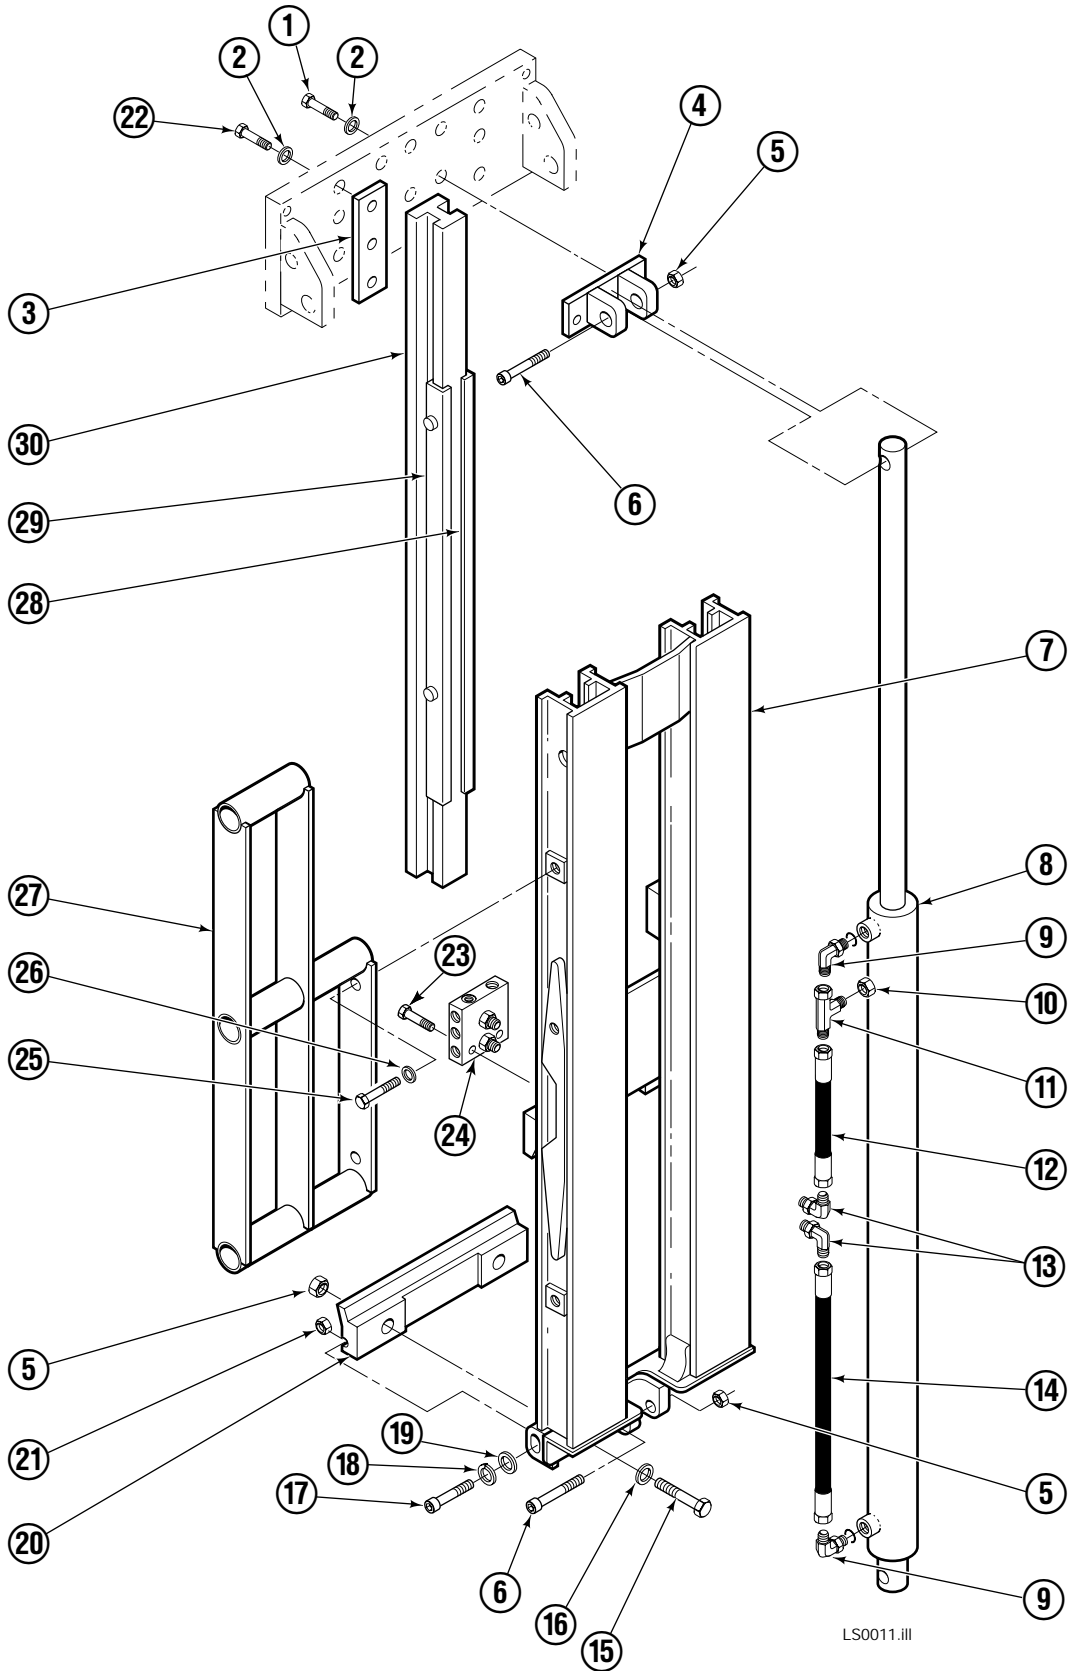

OR

Write: Cascade Corporation, P.O. Box 20187, Portland, OR 97220

Frame Group

Frame Group

35E			
REF	QTY	PART NO.	DESCRIPTION
1	3	206478	Capscrew, M10x1.5x30-10,9
2	9	201570	Washer
3	2	201956	Shim
4	1	201976	Cylinder Clevis
5	4	678990	Nut
6	2	211250	Capscrew
7	1	206501	Frame – 45"-84" Opening Range
8	1	◆ 582490	Cylinder – 42"-84" Opening Range
9	2	601676	Fitting, 6-6
10	1	2645	Fitting, 6
11	1	611329	Fitting, 6-6
12	1	675058	Hose – 42"-84" Opening Range
13	2	2680	Fitting, 6-6
14	1	206880	Hose
15	2	689997	Capscrew, M16x2x45-8.8
16	2	667225	Washer
17	1	201568	Capscrew
18	1	680253	Lockwasher, M8
19	1	205349	Washer
20	1	202049	Lower Hook
21	1	767414	Nut, M8
22	8	209684	Capscrew, M10x1.5x55-10,9
23	2	768795	Capscrew
24	1	■ 202047	Valve Assembly
25	4	766154	Capscrew
26	4	211179	Washer
27	2	202328	Backrest – 45"-84" Opening Range
28	2	668910	Bearing
29	2	668911	Bearing
30	2	202055	Arm Bar – 42"-84" Opening Range

◆ See Cylinder page for parts breakdown.

■ See Valve page for parts breakdown.

Load Stabilizer Cylinder

35E			
REF	QTY	PART NO.	DESCRIPTION
		582490	Cylinder Assembly
1	1	562298	Shell
2	1	562299	Rod
3	1	-	Spacer
4	1	667623	Nut
5	1	■ 557598	Piston Seal
6	1	559702	Piston
7	1	■ 2716	O-Ring
8	1	■ 2722	O-Ring
9	1	■ 615126	Back-Up Ring
10	1	■ 663728	Rod Seal
11	1	562300	Retainer
12	1	■ 626468	Wiper
		562447	Service Kit

■ Included in Service Kit 562447.

Valve Assembly

35E

REF	QTY	PART NO.	DESCRIPTION
		202047	Valve Assembly
1	1	682168	Valve Cartridge
2	3	682170	Service Kit
3	2	663694	Plug, 3
4	1	601676	Fitting, 6-6
5	1	201566	Valve Cartridge - Adjustable Relief
6	1	201565	Valve Cartridge - Fixed Relief
7	3	604511	Fitting, 6-6
8	1	204424	Service Kit
9	1	201564	Valve Cartridge - P. O. Check
10	2	604510	Plug, 6
11	1	609234	Plug, 4
12	1	202125	Valve Body

Standard Arm Group

REF	QTY	PART NO.	DESCRIPTION
1	1	202062	Arm 36"
2	2	205976	Sleeve
3	2	205979	Nylon Nut, M12
4	1	201979	Contact Pad - 30"x36"
5	2	768709	Capscrew
6	6	202251	Washer, M12
7	2	202145	Washer - Rubber