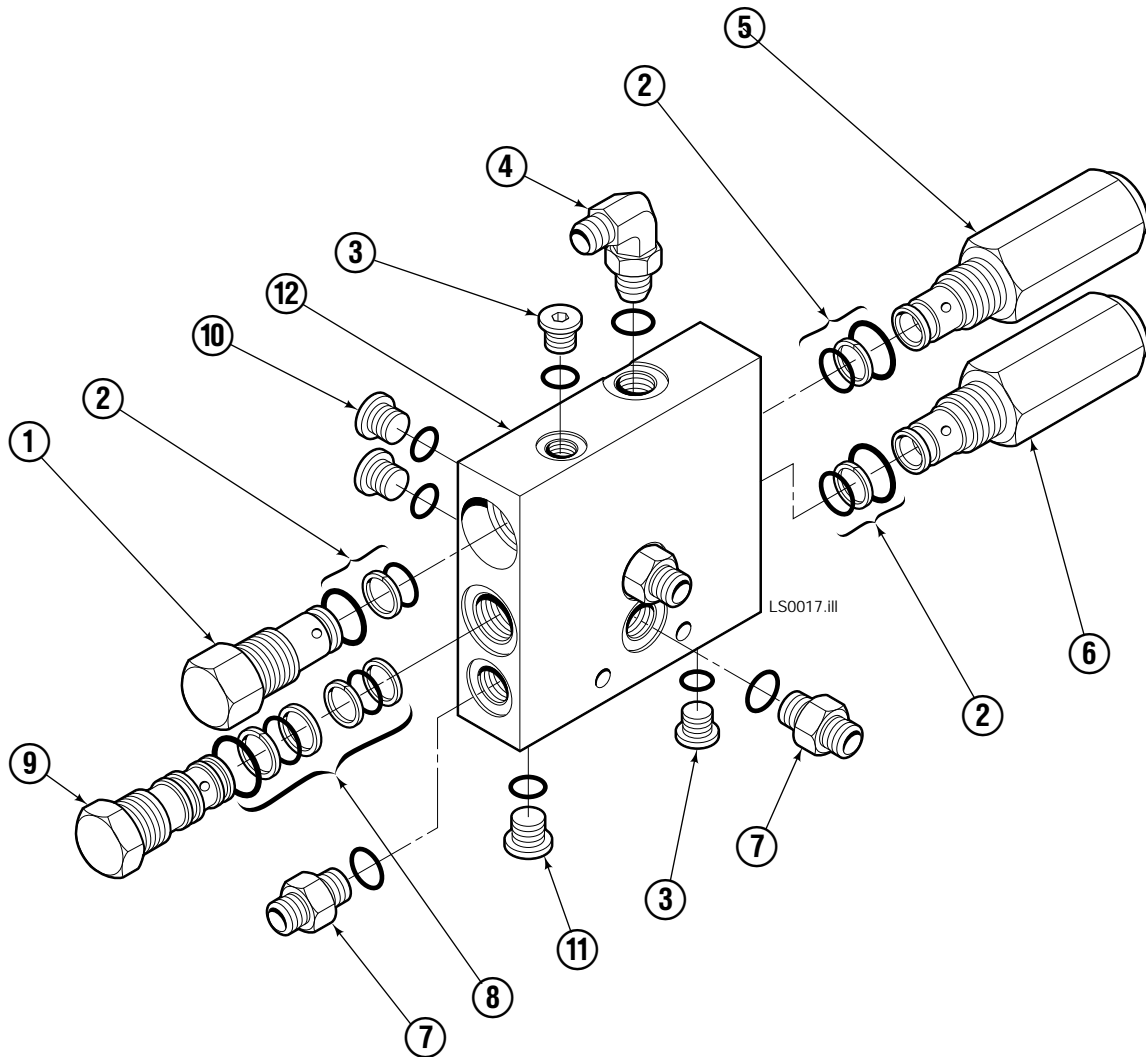

OR

Write: Cascade Corporation, P.O. Box 20187, Portland, OR 97220

Frame Group

Frame Group

35E			
REF	QTY	PART NO.	DESCRIPTION
1	3	206478	Capscrew, M10x1.5x30-10,9
2	9	201570	Washer
3	2	201956	Shim
4	1	201976	Cylinder Clevis
5	4	678990	Nut
6	2	211250	Capscrew
7	1	206501	Frame – 45"-84" Opening Range
8	1	◆ 582490	Cylinder – 42"-84" Opening Range
9	2	601676	Fitting, 6-6
10	1	2645	Fitting, 6
11	1	611329	Fitting, 6-6
12	1	675058	Hose – 42"-84" Opening Range
13	2	2680	Fitting, 6-6
14	1	206880	Hose
15	2	689997	Capscrew, M16x2x45-8.8
16	2	667225	Washer
17	1	201568	Capscrew
18	1	680253	Lockwasher, M8
19	1	205349	Washer
20	1	202049	Lower Hook
21	1	767414	Nut, M8
22	8	209684	Capscrew, M10x1.5x55-10,9
23	2	768795	Capscrew
24	1	■ 202047	Valve Assembly
25	4	766154	Capscrew
26	4	211179	Washer
27	2	202328	Backrest – 45"-84" Opening Range
28	2	668910	Bearing
29	2	668911	Bearing
30	2	202055	Arm Bar – 42"-84" Opening Range

◆ See Cylinder page for parts breakdown.

■ See Valve page for parts breakdown.

Load Stabilizer Cylinder

35E			
REF	QTY	PART NO.	DESCRIPTION
		582490	Cylinder Assembly
1	1	562298	Shell
2	1	562299	Rod
3	1	-	Spacer
4	1	667623	Nut
5	1	■ 557598	Piston Seal
6	1	559702	Piston
7	1	■ 2716	O-Ring
8	1	■ 2722	O-Ring
9	1	■ 615126	Back-Up Ring
10	1	■ 663728	Rod Seal
11	1	562300	Retainer
12	1	■ 626468	Wiper
		562447	Service Kit

■ Included in Service Kit 562447.

Valve Assembly

35E

REF	QTY	PART NO.	DESCRIPTION
		202047	Valve Assembly
1	1	682168	Valve Cartridge
2	3	682170	Service Kit
3	2	663694	Plug, 3
4	1	601676	Fitting, 6-6
5	1	201566	Valve Cartridge - Adjustable Relief
6	1	201565	Valve Cartridge - Fixed Relief
7	3	604511	Fitting, 6-6
8	1	204424	Service Kit
9	1	201564	Valve Cartridge - P. O. Check
10	2	604510	Plug, 6
11	1	609234	Plug, 4
12	1	202125	Valve Body

Standard Arm Group

REF	QTY	PART NO.	DESCRIPTION
1	1	202062	Arm 36"
2	2	205976	Sleeve
3	2	205979	Nylon Nut, M12
4	1	201979	Contact Pad - 30"x36"
5	2	768709	Capscrew
6	6	202251	Washer, M12
7	2	202145	Washer - Rubber