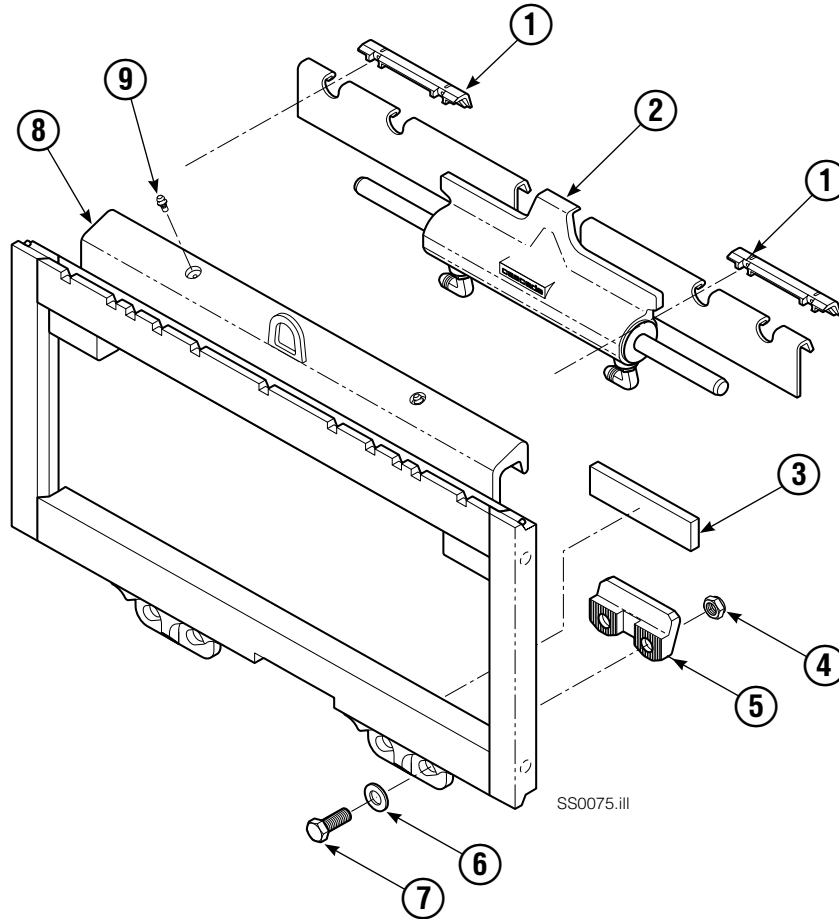

Lower Hook Group 204182
Common Parts 207376

55E			
REF	QTY	PART NO.	DESCRIPTION
1	▼	204187	Upper Bearing
2	1	■	Cylinder
3	▼	207209	Lower Bearing, 19 mm X
★4	4	553857	Nut, 5/8NC GR5
★5	2	204186	Lower Hook
★6	4	667225	Washer
★7	4	639121	Capscrew, 5/8NCx1.50 GR5
8	1	●	Frame
9	▼	7403	Zerk Fitting

- If the frame needs replacing, your best value is to order the complete sideshift assembly.
- ★ Included in Lower Hook Service Kit 204182.
- See cylinder page for parts breakdown.
- ▼ Quantity as required.

Cylinder

SS0064.eps

SS0065.eps

55E

REF	QTY	PART NO.	DESCRIPTION	REF	QTY	PART NO.	DESCRIPTION
		795351	Cylinder Assembly, 26.2 in. (665 mm)	● 8	2	563278	Bearing Ring
● 1	2	562131	Wiper Seal	● 9	1	564141	Piston Seal
2	2	562951	Snap Ring	10	2	562792	Retainer
3	2	562942	Retaining Ring	11	1	205369	Speed Control Washer
● 4	2	563388	Back-Up Ring	12	2	-	Spacer
● 5	2	562127	O-Ring	13	2	601676	Fitting, JIC 6-6
● 6	2	562132	Rod Seal	14	-	■	Cylinder Shell
7	1	562055	Rod			563487	Service Kit