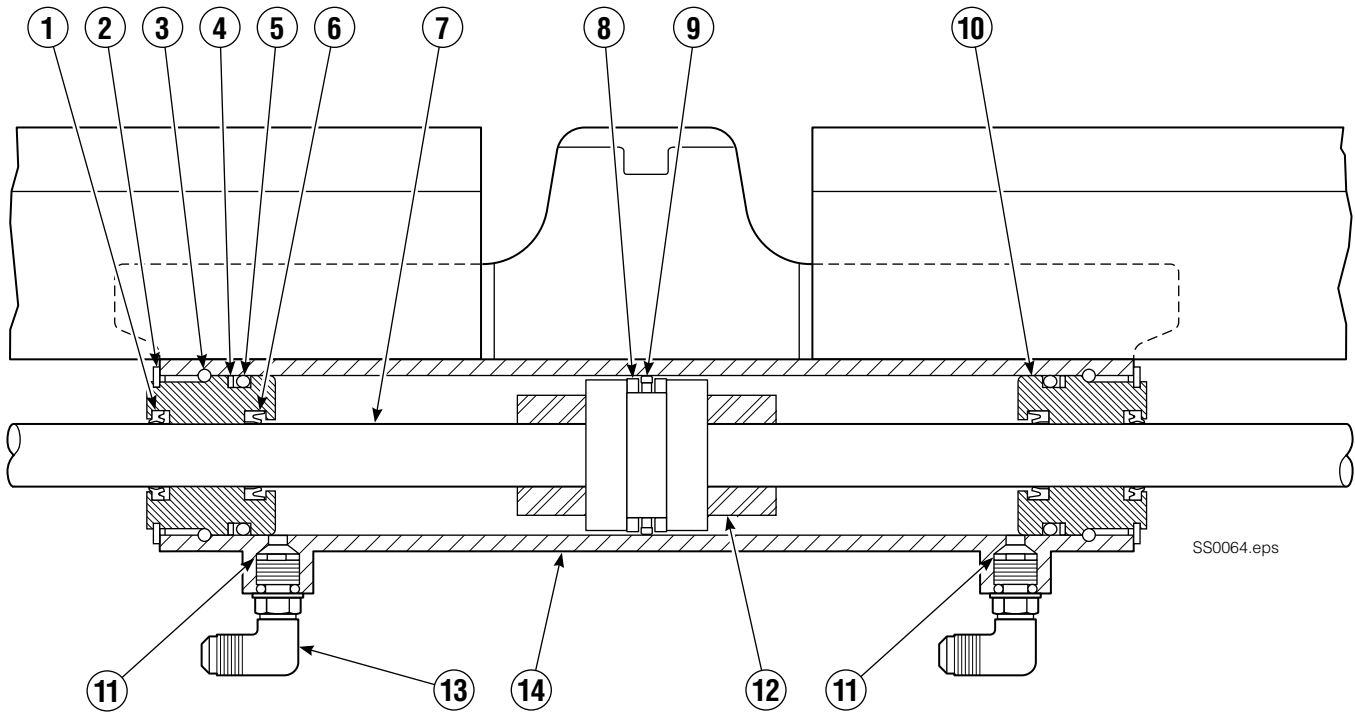

Lower Hook Group 204182
Common Parts 207376

55E			
REF	QTY	PART NO.	DESCRIPTION
1	▼	204187	Upper Bearing
2	1	■	Cylinder
3	▼	207209	Lower Bearing, 19 mm X
★4	4	553857	Nut, 5/8NC GR5
★5	2	204186	Lower Hook
★6	4	667225	Washer
★7	4	639121	Capscrew, 5/8NCx1.50 GR5
8	1	●	Frame
9	▼	7403	Zerk Fitting

- If the frame needs replacing, your best value is to order the complete sideshift assembly.
- ★ Included in Lower Hook Service Kit 204182.
- See cylinder page for parts breakdown.
- ▼ Quantity as required.

Cylinder

SS0064.eps

SS0065.eps

55E

REF	QTY	PART NO.	DESCRIPTION	REF	QTY	PART NO.	DESCRIPTION
		795351	Cylinder Assembly, 26.2 in. (665 mm)	● 8	2	563278	Bearing Ring
● 1	2	562131	Wiper Seal	● 9	1	564141	Piston Seal
2	2	562951	Snap Ring	10	2	562792	Retainer
3	2	562942	Retaining Ring	11	1	205369	Speed Control Washer
● 4	2	563388	Back-Up Ring	12	2	-	Spacer
● 5	2	562127	O-Ring	13	2	601676	Fitting, JIC 6-6
● 6	2	562132	Rod Seal	14	-	■	Cylinder Shell
7	1	562055	Rod			563487	Service Kit