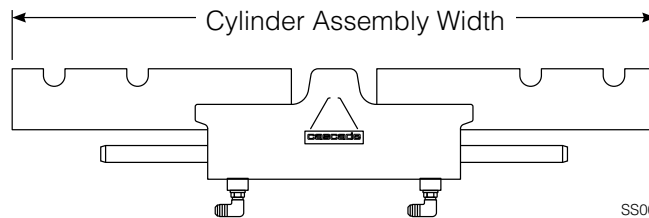

Lower Hook Group 204182
Common Parts 207376

55E			
REF	QTY	PART NO.	DESCRIPTION
1	▼	204187	Upper Bearing
2	1	■	Cylinder
3	▼	207209	Lower Bearing, 19 mm X
★4	4	553857	Nut, 5/8NC GR5
★5	2	204186	Lower Hook
★6	4	667225	Washer
★7	4	639121	Capscrew, 5/8NCx1.50 GR5
8	1	●	Frame
9	▼	7403	Zerk Fitting

- If the frame needs replacing, your best value is to order the complete sideshift assembly.
- ★ Included in Lower Hook Service Kit 204182.
- See cylinder page for parts breakdown.
- ▼ Quantity as required.

Cylinder

SS0064.eps

SS0065.eps

55E

REF	QTY	PART NO.	DESCRIPTION	REF	QTY	PART NO.	DESCRIPTION
		795351	Cylinder Assembly, 26.2 in. (665 mm)	● 8	2	563278	Bearing Ring
● 1	2	562131	Wiper Seal	● 9	1	564141	Piston Seal
2	2	562951	Snap Ring	10	2	562792	Retainer
3	2	562942	Retaining Ring	11	1	205369	Speed Control Washer
● 4	2	563388	Back-Up Ring	12	2	-	Spacer
● 5	2	562127	O-Ring	13	2	601676	Fitting, JIC 6-6
● 6	2	562132	Rod Seal	14	-	■	Cylinder Shell
7	1	562055	Rod			563487	Service Kit