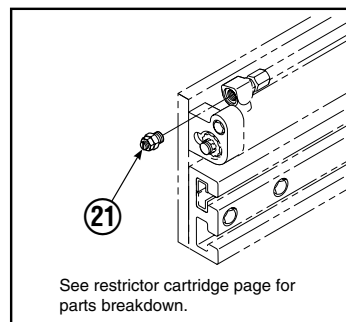

Base Unit Group

CL0210.ill

50D							
REF	QTY	PART NO.	DESCRIPTION	REF	QTY	PART NO.	DESCRIPTION
		681233	Base Unit Group	13	8	667644	Capscrew
1	2	210436	Hose, 24.75 in.	14	1	667664	Bumper
2	2	210441	Hose, 21.25 in.	15	2	665707	Nut, 1/2 in. ID
3	1	601377	Fitting, 8-8	16	2	640699	Capscrew, 1/2 NC x 2.75
4	2	686369	Fitting	17	4	668904	Bearing
5	2	611288	Fitting, 6-8	18	4	667663	Bearing
6	2	671222	Capscrew, 3/8 NC x .75	19	4	668905	Bearing
7	2	4750	Capscrew, 3/8 NC x .75	20	1	680628	Mounting Plate - RH
8	2	667666	Cylinder ▲	21	1	680627	Mounting Plate - LH
9	2	7882	Roll Pin - Inner	22	1	674167	Frame - Lower
10	2	7961	Roll Pin - Outer	23	2	667609	Restrictor Cartridge ●
11	1	667659	Frame - Upper	24	2	6230	Washer
12	8	667225	Washer				

▲ See Cylinder page for parts breakdown.

● Not included in Base Unit Group.

See Restrictor Cartridge page for parts breakdown.

Reference: SK-5302, Common Parts Group 680839.

Valve Group

REF	QTY	PART NO.	DESCRIPTION	REF	QTY	PART NO.	DESCRIPTION
		329802	Valve Assembly	12	2	673098	Spring
1	1	667482	Valve Body	13	2	667494	Fitting
2	1	673089	Spool Assembly	14	1	678270	Check Valve – VPO
3	1	679846	Low Flow Spool Kit	15	1	661347	Service Kit ●
4	2	609453	Fitting, 10	16	2	659058	Check Valve – PO
5	2	667487	Spring	17	2	667516	Service Kit ●
6	1	667490	Special Fitting	18	6	604510	Fitting, 6
7	1	667471	Spool	19	1	667480	Relief Valve
8	1	2841	O-Ring ●	20	1	667510	Service Kit
9	2	2840	O-Ring ●	21	2	667609	Restrictor Cartridge ▲
10	2	667491	Sleeve	22	1	387975	Valve Bracket ▲
11	2	667492	Poppet			667513	Service Kit