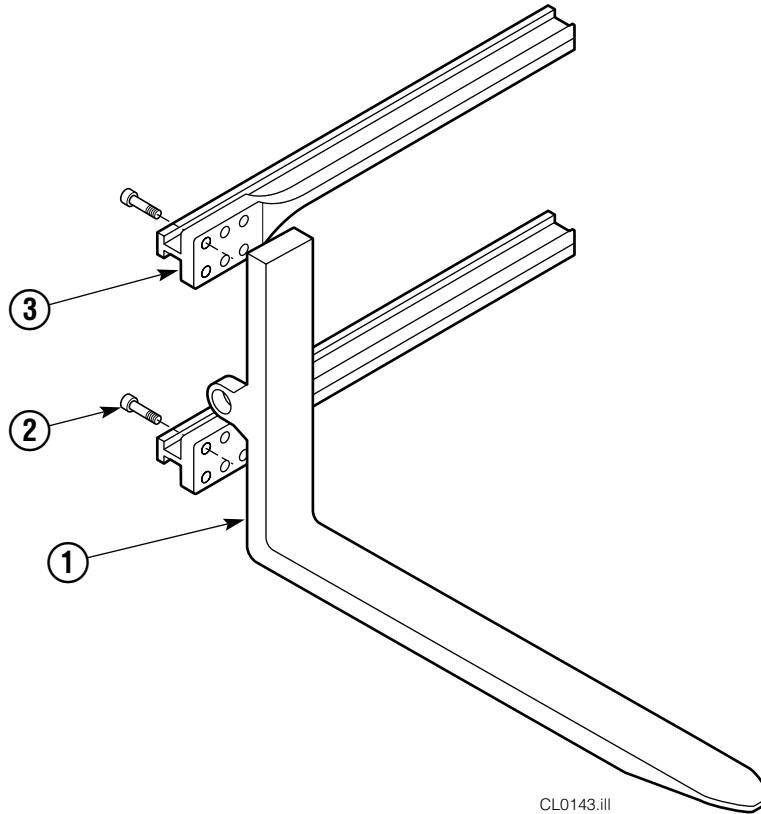

Base Unit Group

CL0210.ill

50D							
REF	QTY	PART NO.	DESCRIPTION	REF	QTY	PART NO.	DESCRIPTION
		681233	Base Unit Group	13	8	667644	Capscrew
1	2	210436	Hose, 24.75 in.	14	1	667664	Bumper
2	2	210441	Hose, 21.25 in.	15	2	665707	Nut, 1/2 in. ID
3	1	601377	Fitting, 8-8	16	2	640699	Capscrew, 1/2 NC x 2.75
4	2	686369	Fitting	17	4	668904	Bearing
5	2	611288	Fitting, 6-8	18	4	667663	Bearing
6	2	671222	Capscrew, 3/8 NC x .75	19	4	668905	Bearing
7	2	4750	Capscrew, 3/8 NC x .75	20	1	680628	Mounting Plate - RH
8	2	667666	Cylinder ▲	21	1	680627	Mounting Plate - LH
9	2	7882	Roll Pin - Inner	22	1	674167	Frame - Lower
10	2	7961	Roll Pin - Outer	23	2	667609	Restrictor Cartridge ●
11	1	667659	Frame - Upper	24	2	6230	Washer
12	8	667225	Washer				

▲ Included in Service Kit 667723.

■ Included in Nut Service Kit 668925.

● Not included in Cylinder Assembly.

Reference: S-7666.

Restrictor Cartridge

REF	QTY	PART NO.	DESCRIPTION
		667609	Restrictor Cartridge
1	1	2701	O-Ring
2	1	667611	Plunger
3	1	2841	O-Ring
4	1	667610	Plug - Special
5	1	5716	Jam Nut

Bolt-On Pallet Forks

CL0143.iii

ARM CAPSCREW EXTENSION TOOL

Required for proper torquing of capscrews

70D

676218

70D			
REF	QTY	PART NO.	DESCRIPTION
		330542	Fork Group ▲
1	1	330544	Pallet Fork – LH
	1	330543	Pallet Fork – RH
2	24	607105	Capscrew
3	4	667700	Arm Bar

▲ Includes items 1 & 2 only.

Mounting Plates with Bolt-On Upper Hooks

REF	QTY	PART NO.	DESCRIPTION
1	1	680627	Mounting Plate Assembly-LH ●
2	1	680628	Mounting Plate Assembly-RH ■
3	1	6002745	Upper Hook-LH
4	1	211157	Upper Hook-RH
5	4	772193	Capscrew, M20 x 35