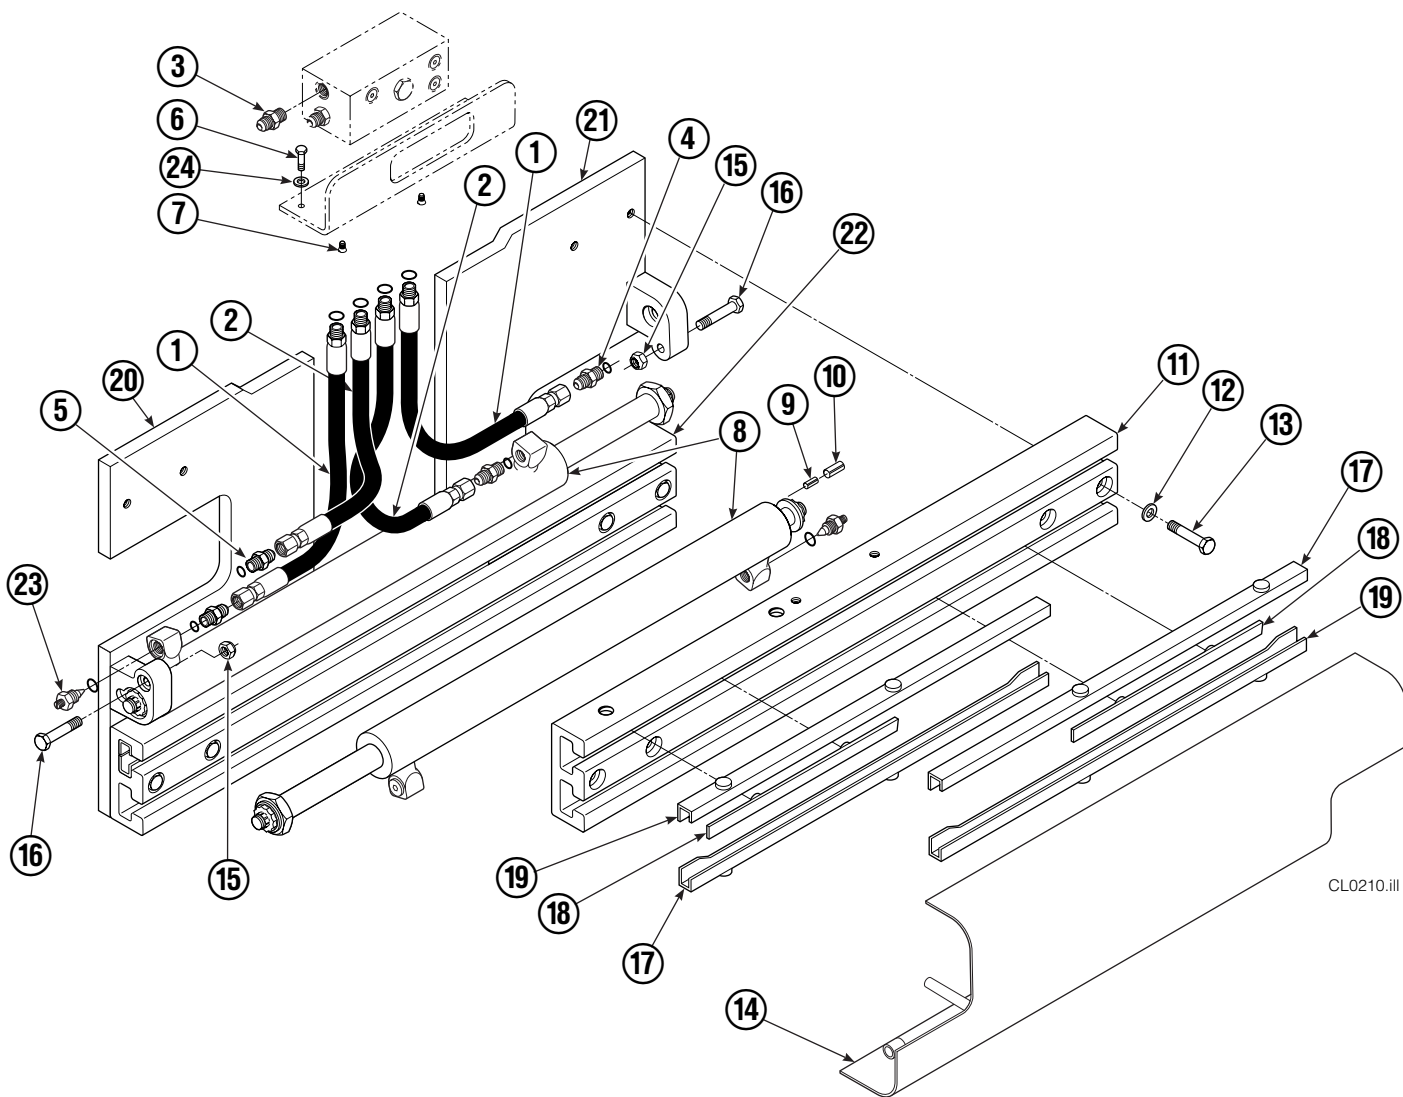

Base Unit Group

CL0210.ill

50D							
REF	QTY	PART NO.	DESCRIPTION	REF	QTY	PART NO.	DESCRIPTION
		681233	Base Unit Group	13	8	667644	Capscrew
1	2	210436	Hose, 24.75 in.	14	1	667664	Bumper
2	2	210441	Hose, 21.25 in.	15	2	665707	Nut, 1/2 in. ID
3	1	601377	Fitting, 8-8	16	2	640699	Capscrew, 1/2 NC x 2.75
4	2	686369	Fitting	17	4	668904	Bearing
5	2	611288	Fitting, 6-8	18	4	667663	Bearing
6	2	671222	Capscrew, 3/8 NC x .75	19	4	668905	Bearing
7	2	4750	Capscrew, 3/8 NC x .75	20	1	680628	Mounting Plate - RH
8	2	667666	Cylinder ▲	21	1	680627	Mounting Plate - LH
9	2	7882	Roll Pin - Inner	22	1	674167	Frame - Lower
10	2	7961	Roll Pin - Outer	23	2	667609	Restrictor Cartridge ●
11	1	667659	Frame - Upper	24	2	6230	Washer
12	8	667225	Washer				

▲ See Cylinder page for parts breakdown.

● Not included in Base Unit Group.

See Restrictor Cartridge page for parts breakdown.

Reference: SK-5302, Common Parts Group 680839.

Valve Group

REF	QTY	PART NO.	DESCRIPTION	REF	QTY	PART NO.	DESCRIPTION
		329802	Valve Assembly	12	2	673098	Spring
1	1	667482	Valve Body	13	2	667494	Fitting
2	1	673089	Spool Assembly	14	1	678270	Check Valve – VPO
3	1	679846	Low Flow Spool Kit	15	1	661347	Service Kit ●
4	2	609453	Fitting, 10	16	2	659058	Check Valve – PO
5	2	667487	Spring	17	2	667516	Service Kit ●
6	1	667490	Special Fitting	18	6	604510	Fitting, 6
7	1	667471	Spool	19	1	667480	Relief Valve
8	1	2841	O-Ring ●	20	1	667510	Service Kit
9	2	2840	O-Ring ●	21	2	667609	Restrictor Cartridge ▲
10	2	667491	Sleeve	22	1	387975	Valve Bracket ▲
11	2	667492	Poppet			667513	Service Kit