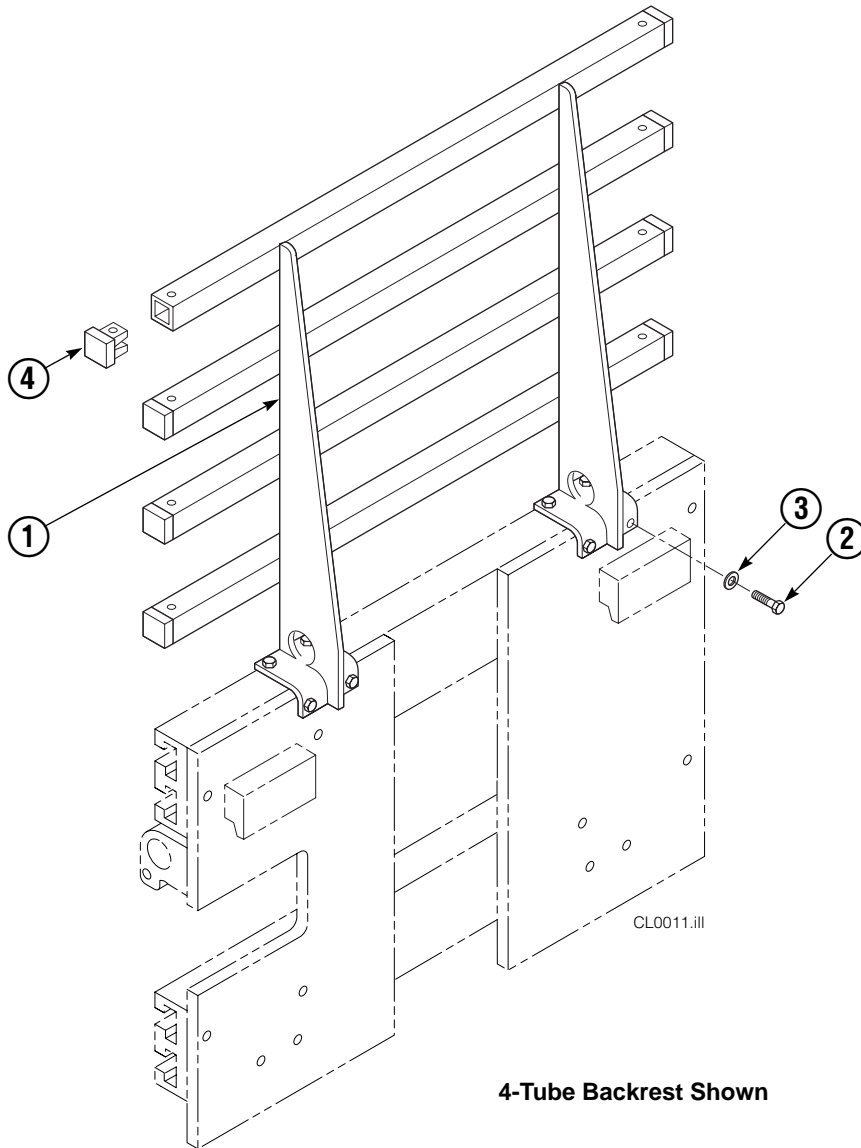

Backrest Group

REF	QTY	PART NO.	DESCRIPTION
		669767	Backrest Group
1	1	670027	Backrest
2	8	677828	Capscrew, 1/2 NC x 1.25
3	8	667910	Washer, 1/2 in. ID
4	▲	674356	Tube End

▲ As required.