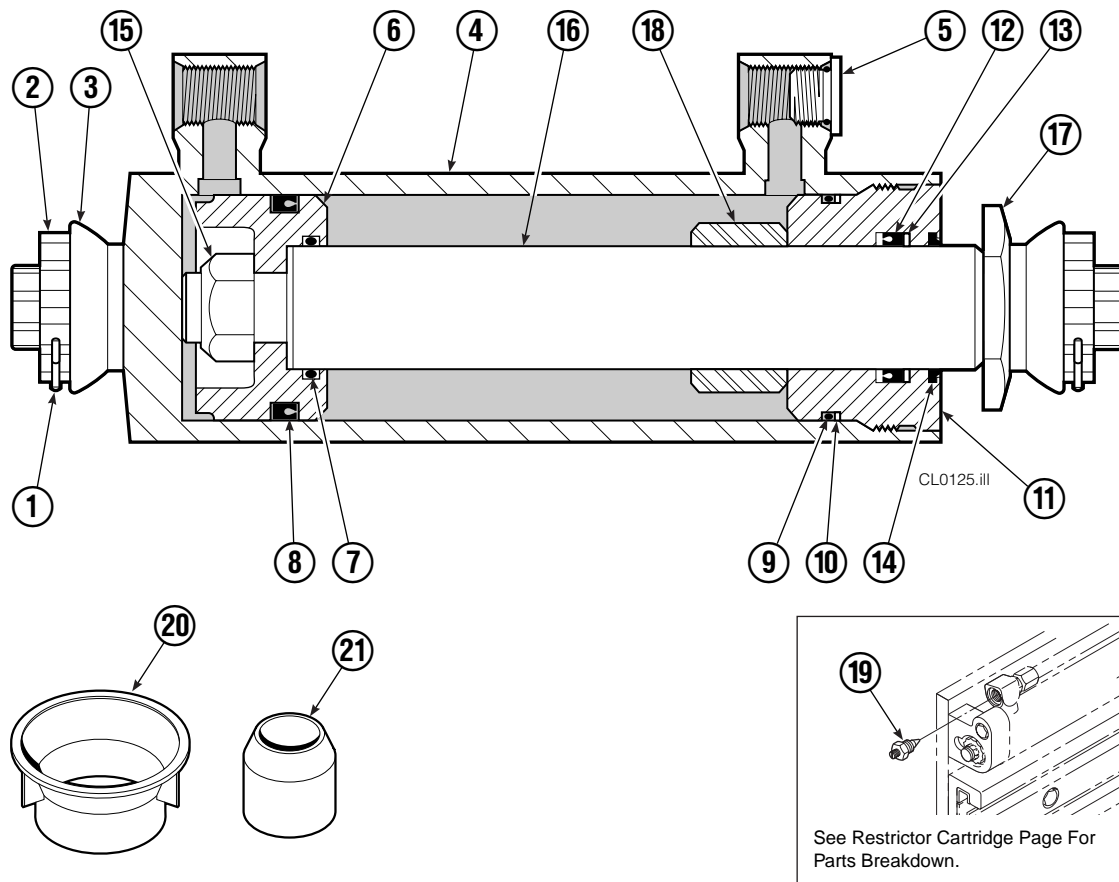

Cylinder

50D			
REF	QTY	PART NO.	DESCRIPTION
		667666	Cylinder Assembly
1	2	6511	Cotter Pin ■
2	2	667667	Nut Retainer ■
3	2	667668	Nut ■
4	1	553760	Shell
5	1	602580	Fitting
6	1	558402	Piston
7	1	2722	O-Ring ▲
8	1	557376	Seal ▲
9	1	2791	O-Ring ▲
10	1	615134	Back-Up Ring ▲
11	1	667675	Retainer
12	1	662451	Seal ▲
13	1	638246	Nylon Ring ▲
14	1	564930	Wiper ▲
15	1	561012	Nut
16	1	667670	Rod
17	1	667676	Washer
18	1	—	Spacer
19	1	667609	Restrictor Cartridge ●
20	1	671049	Seal Loader, Piston ▲
21	1	671052	Seal Loader, Retainer ▲
		667723	Service Kit

▲ Included in Service Kit 667723.

■ Included in Nut Service Kit 668925.

● Not included in Cylinder Assembly.

Reference: S-7666.