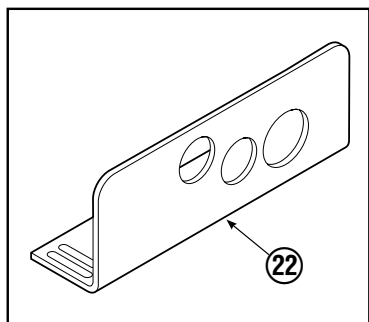

Base Unit Group

CL0210.ill

50D							
REF	QTY	PART NO.	DESCRIPTION	REF	QTY	PART NO.	DESCRIPTION
		681233	Base Unit Group	13	8	667644	Capscrew
1	2	210436	Hose, 24.75 in.	14	1	667664	Bumper
2	2	210441	Hose, 21.25 in.	15	2	665707	Nut, 1/2 in. ID
3	1	601377	Fitting, 8-8	16	2	640699	Capscrew, 1/2 NC x 2.75
4	2	686369	Fitting	17	4	668904	Bearing
5	2	611288	Fitting, 6-8	18	4	667663	Bearing
6	2	671222	Capscrew, 3/8 NC x .75	19	4	668905	Bearing
7	2	4750	Capscrew, 3/8 NC x .75	20	1	680628	Mounting Plate - RH
8	2	667666	Cylinder ▲	21	1	680627	Mounting Plate - LH
9	2	7882	Roll Pin - Inner	22	1	674167	Frame - Lower
10	2	7961	Roll Pin - Outer	23	2	667609	Restrictor Cartridge ●
11	1	667659	Frame - Upper	24	2	6230	Washer
12	8	667225	Washer				

▲ See Cylinder page for parts breakdown.

● Not included in Base Unit Group.

See Restrictor Cartridge page for parts breakdown.

Reference: SK-5302, Common Parts Group 680839.

Valve Group

REF	QTY	PART NO.	DESCRIPTION	REF	QTY	PART NO.	DESCRIPTION
		329802	Valve Assembly	12	2	673098	Spring
1	1	667482	Valve Body	13	2	667494	Fitting
2	1	673089	Spool Assembly	14	1	678270	Check Valve – VPO
3	1	679846	Low Flow Spool Kit	15	1	661347	Service Kit ●
4	2	609453	Fitting, 10	16	2	659058	Check Valve – PO
5	2	667487	Spring	17	2	667516	Service Kit ●
6	1	667490	Special Fitting	18	6	604510	Fitting, 6
7	1	667471	Spool	19	1	667480	Relief Valve
8	1	2841	O-Ring ●	20	1	667510	Service Kit
9	2	2840	O-Ring ●	21	2	667609	Restrictor Cartridge ▲
10	2	667491	Sleeve	22	1	387975	Valve Bracket ▲
11	2	667492	Poppet			667513	Service Kit