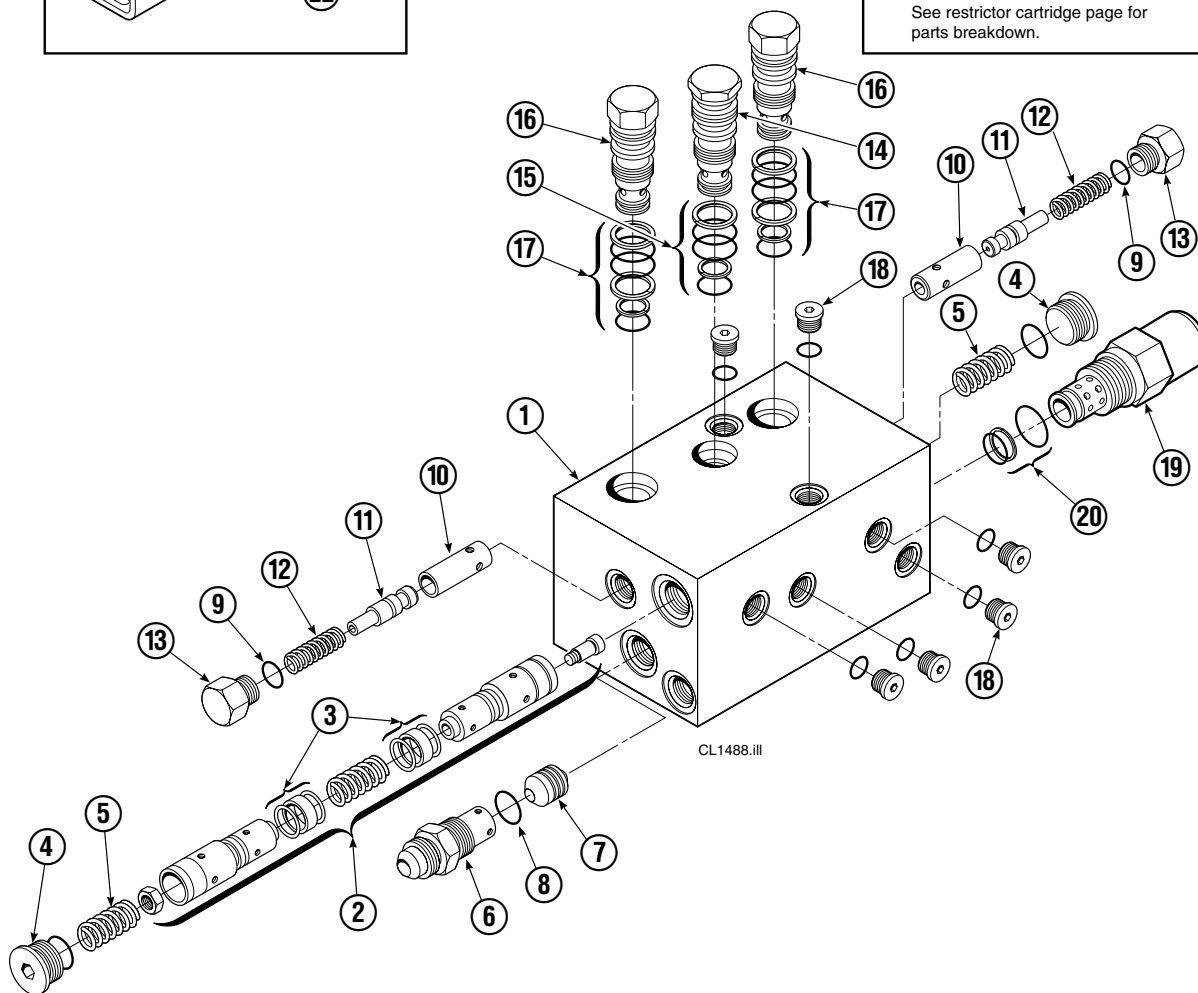

Base Unit Group

CL0210.ill

50D							
REF	QTY	PART NO.	DESCRIPTION	REF	QTY	PART NO.	DESCRIPTION
		681233	Base Unit Group	13	8	667644	Capscrew
1	2	210436	Hose, 24.75 in.	14	1	667664	Bumper
2	2	210441	Hose, 21.25 in.	15	2	665707	Nut, 1/2 in. ID
3	1	601377	Fitting, 8-8	16	2	640699	Capscrew, 1/2 NC x 2.75
4	2	686369	Fitting	17	4	668904	Bearing
5	2	611288	Fitting, 6-8	18	4	667663	Bearing
6	2	671222	Capscrew, 3/8 NC x .75	19	4	668905	Bearing
7	2	4750	Capscrew, 3/8 NC x .75	20	1	680628	Mounting Plate - RH
8	2	667666	Cylinder ▲	21	1	680627	Mounting Plate - LH
9	2	7882	Roll Pin - Inner	22	1	674167	Frame - Lower
10	2	7961	Roll Pin - Outer	23	2	667609	Restrictor Cartridge ●
11	1	667659	Frame - Upper	24	2	6230	Washer
12	8	667225	Washer				

▲ See Cylinder page for parts breakdown.

● Not included in Base Unit Group.

See Restrictor Cartridge page for parts breakdown.

Reference: SK-5302, Common Parts Group 680839.

Valve Group

REF	QTY	PART NO.	DESCRIPTION	REF	QTY	PART NO.	DESCRIPTION
		329802	Valve Assembly	12	2	673098	Spring
1	1	667482	Valve Body	13	2	667494	Fitting
2	1	673089	Spool Assembly	14	1	678270	Check Valve – VPO
3	1	679846	Low Flow Spool Kit	15	1	661347	Service Kit ●
4	2	609453	Fitting, 10	16	2	659058	Check Valve – PO
5	2	667487	Spring	17	2	667516	Service Kit ●
6	1	667490	Special Fitting	18	6	604510	Fitting, 6
7	1	667471	Spool	19	1	667480	Relief Valve
8	1	2841	O-Ring ●	20	1	667510	Service Kit
9	2	2840	O-Ring ●	21	2	667609	Restrictor Cartridge ▲
10	2	667491	Sleeve	22	1	387975	Valve Bracket ▲
11	2	667492	Poppet			667513	Service Kit