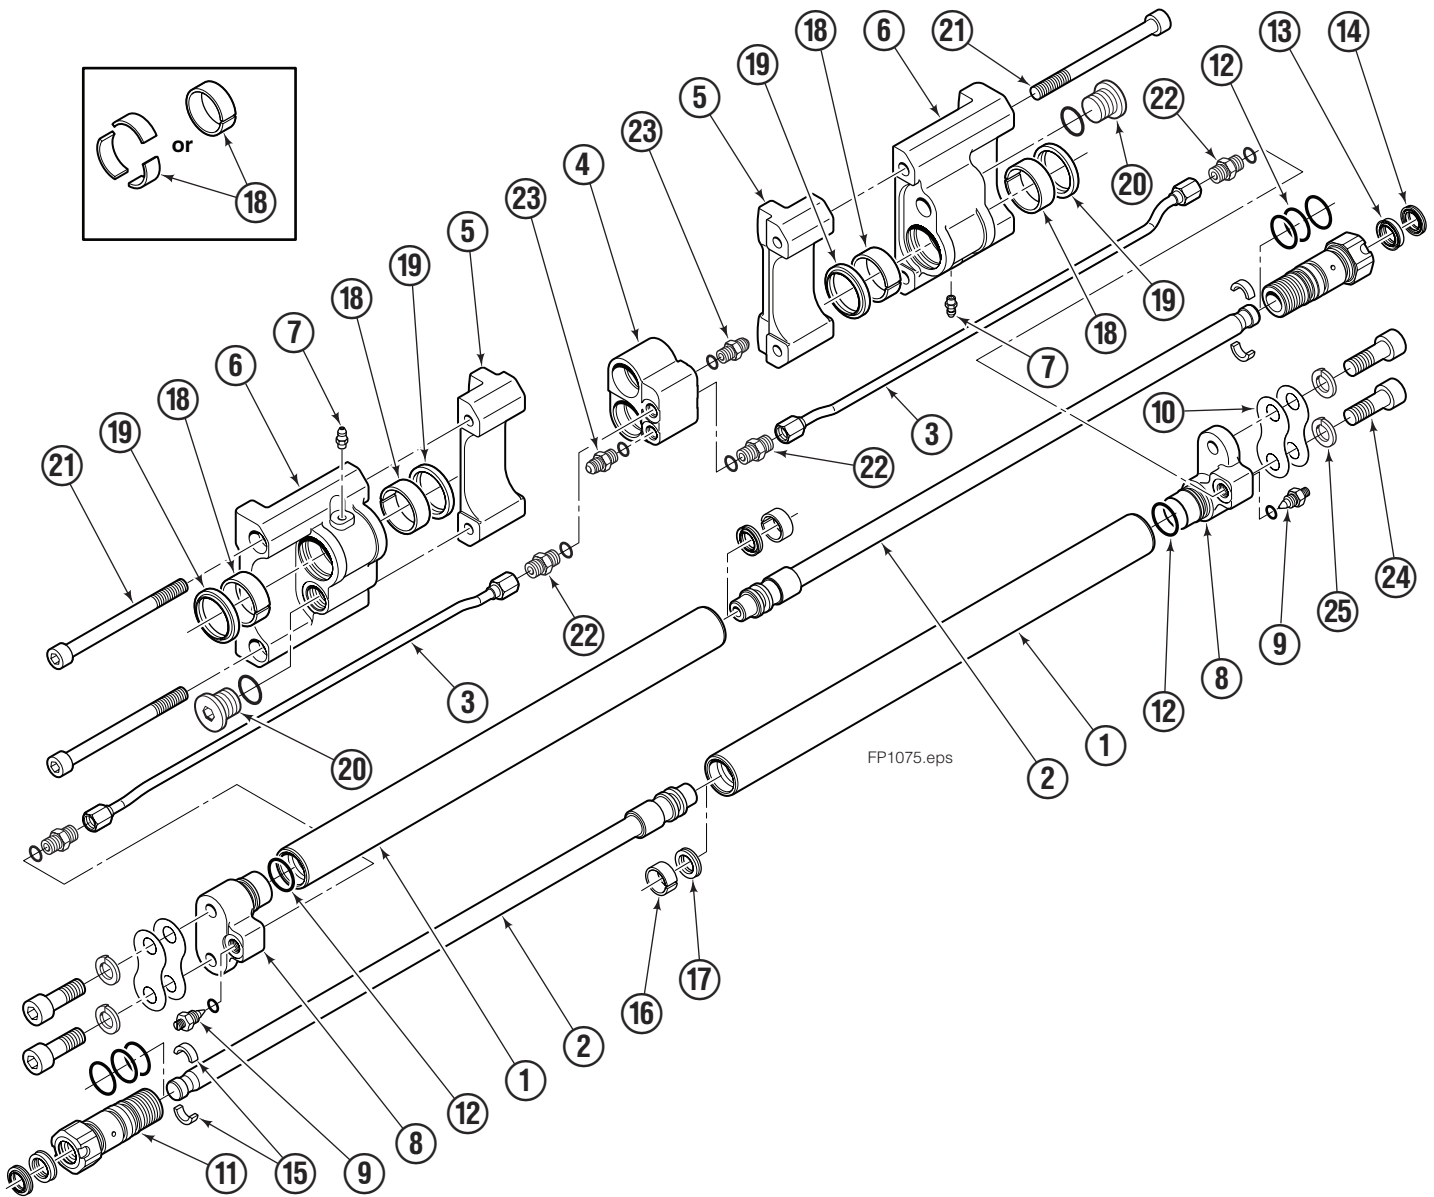

Sticker showing operating pressure,
phone numbers for service & parts.

Assembly part number (on LH fork carrier).

Fork Positioner Assembly

55K			
REF	QTY	PART NO.	DESCRIPTION
		6054521	Fork Positioner Assembly
1	2	6054522	Cylinder Shell ▲
2	2	6054523	Cylinder Rod ▲
3	2	6047381	Tube
4	1	6043391	Manifold
5	2	6042443	Fork Carrier, Inner, 80/100 mm Fork
6	2	6042449	Fork Carrier, Outer
7	2	424115	Grease Fitting
8	2	6052709	Cylinder Head End
9	2	6042658	Restrictor Fitting
10	4	6039245	Shim
11	2	6039028	Cylinder Retainer
	2	6055787	Cylinder Retainer w/Seals ◆
12	8	666183	O-Ring, Retainer OD ✖
13	2	6039179	Rod Seal, Retainer ✖
14	2	6039180	Rod Wiper, Retainer ✖
15	4	6042830	Half-Ring Keeper
16	2	6039172	Piston Wear Ring ✖
17	2	6047577	Piston Seal ✖
18	4	6039171	Bearing, Composite ★
	12	6045405	Bearing, Segment, Bronze ✓
19	4	6043341	Shell Wiper ★ ✓
20	2	6043316	Rod Retainer Plug
21	4	768824	Capscrew, M10 x 120
22	4	6042689	Fitting, M10 to 6 mm EO-2
23	2	6043332	Fitting, M10 to No. 4 JIC ●
24	4	769572	Capscrew, M12 x 35 ■
25	4	684660	Lockwasher, M12 ■

▲ If cylinder shell or rod needs replacing due to bending damage, order complete Fork Positioner Assembly.

◆ Includes items 12-14.

✖ Included in Cylinder Service Kit 6055389.

★ Included in Composite Bearing Service Kit 6055390.

✓ Included in Bronze Bearing Service Kit 6055391.

● Included in Fitting Group 6045440.

■ Included in Mounting Kit 6045442.

Reference: Common Parts 6045406, 6045407, SK-8117.

Integral Sideshifter

35K							
REF	QTY	PART NO.	DESCRIPTION	REF	QTY	PART NO.	DESCRIPTION
1	1	6073437	Outer Frame	9	2	6022929	Cotter Pin
2	2	651853	Grease Fitting	10	3	6016591	Shim
3	1	6020048	Cylinder ▲	11	2	8508373	● Lower Hook
4	1	769050	Roll Pin	12	4	667225	● Washer
5	1	6075918	Inner Carriage	13	4	684295	● Capscrew, M16 x 35
6	2	8508374	Upper Bearing	14	2	666984	Fitting, 4-6 ■
7	2	8508376	Lower Bearing	15	2	221733	Restrictor Washer ◆
8	2	6016592	Clevis Pin				