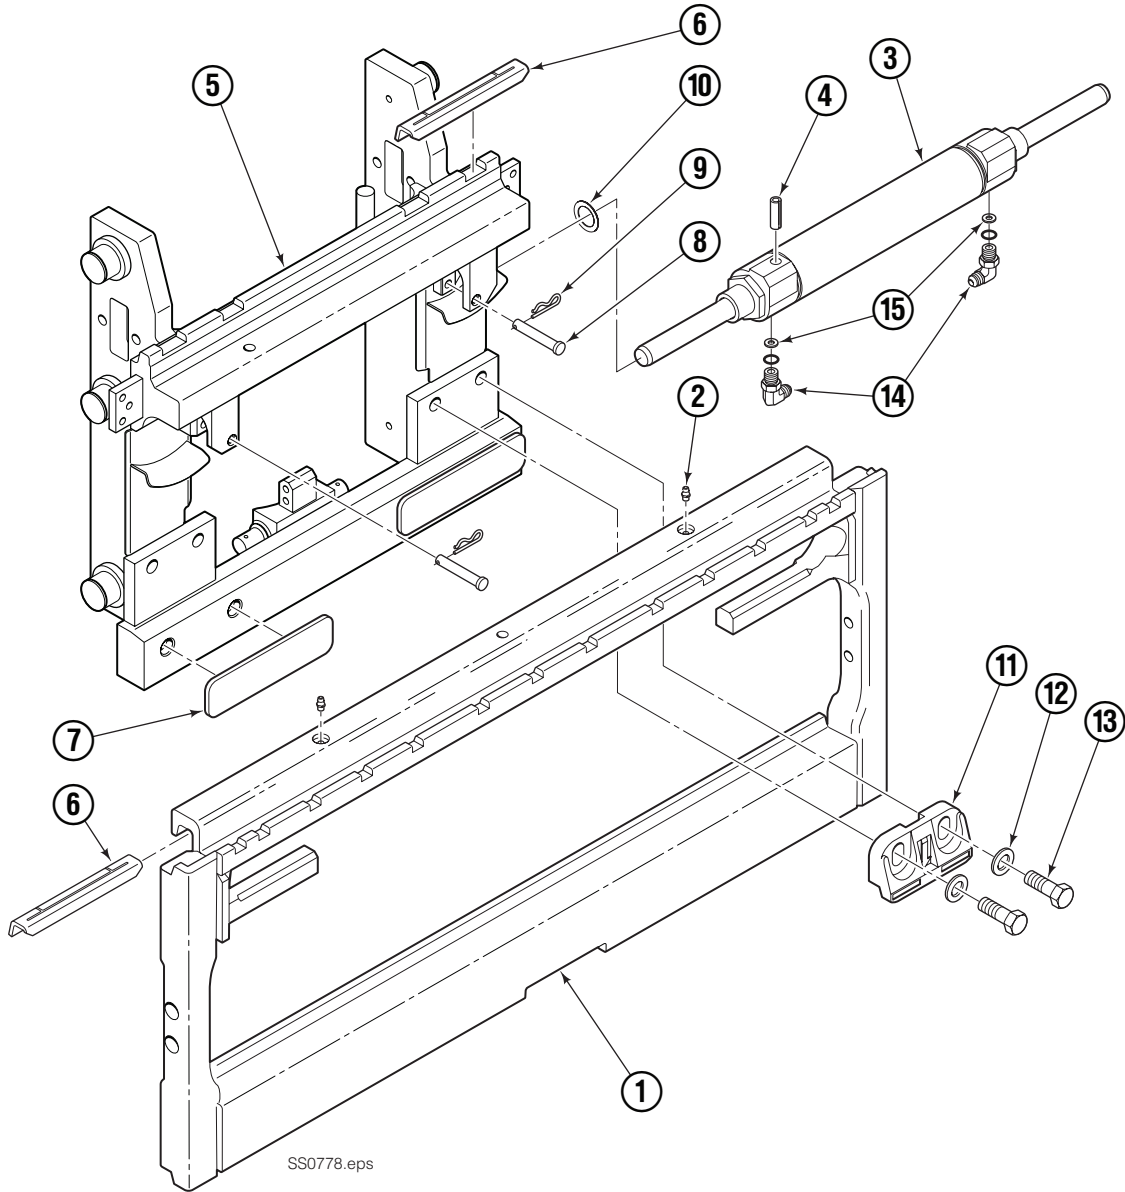

Sticker showing operating pressure,
phone numbers for service & parts.

Assembly part number (on LH fork carrier).

Fork Positioner Assembly

55K			
REF	QTY	PART NO.	DESCRIPTION
		6054521	Fork Positioner Assembly
1	2	6054522	Cylinder Shell ▲
2	2	6054523	Cylinder Rod ▲
3	2	6047381	Tube
4	1	6043391	Manifold
5	2	6042443	Fork Carrier, Inner, 80/100 mm Fork
6	2	6042449	Fork Carrier, Outer
7	2	424115	Grease Fitting
8	2	6052709	Cylinder Head End
9	2	6042658	Restrictor Fitting
10	4	6039245	Shim
11	2	6039028	Cylinder Retainer
	2	6055787	Cylinder Retainer w/Seals ◆
12	8	666183	O-Ring, Retainer OD ✖
13	2	6039179	Rod Seal, Retainer ✖
14	2	6039180	Rod Wiper, Retainer ✖
15	4	6042830	Half-Ring Keeper
16	2	6039172	Piston Wear Ring ✖
17	2	6047577	Piston Seal ✖
18	4	6039171	Bearing, Composite ★
	12	6045405	Bearing, Segment, Bronze ✓
19	4	6043341	Shell Wiper ★ ✓
20	2	6043316	Rod Retainer Plug
21	4	768824	Capscrew, M10 x 120
22	4	6042689	Fitting, M10 to 6 mm EO-2
23	2	6043332	Fitting, M10 to No. 4 JIC ●
24	4	769572	Capscrew, M12 x 35 ■
25	4	684660	Lockwasher, M12 ■

▲ If cylinder shell or rod needs replacing due to bending damage, order complete Fork Positioner Assembly.

◆ Includes items 12-14.

✖ Included in Cylinder Service Kit 6055389.

★ Included in Composite Bearing Service Kit 6055390.

✓ Included in Bronze Bearing Service Kit 6055391.

● Included in Fitting Group 6045440.

■ Included in Mounting Kit 6045442.

Reference: Common Parts 6045406, 6045407, SK-8117.

Integral Sideshifter

35K							
REF	QTY	PART NO.	DESCRIPTION	REF	QTY	PART NO.	DESCRIPTION
1	1	6073437	Outer Frame	9	2	6022929	Cotter Pin
2	2	651853	Grease Fitting	10	3	6016591	Shim
3	1	6020048	Cylinder ▲	11	2	8508373	● Lower Hook
4	1	769050	Roll Pin	12	4	667225	● Washer
5	1	6075918	Inner Carriage	13	4	684295	● Capscrew, M16 x 35
6	2	8508374	Upper Bearing	14	2	666984	Fitting, 4-6 ■
7	2	8508376	Lower Bearing	15	2	221733	Restrictor Washer ◆
8	2	6016592	Clevis Pin				