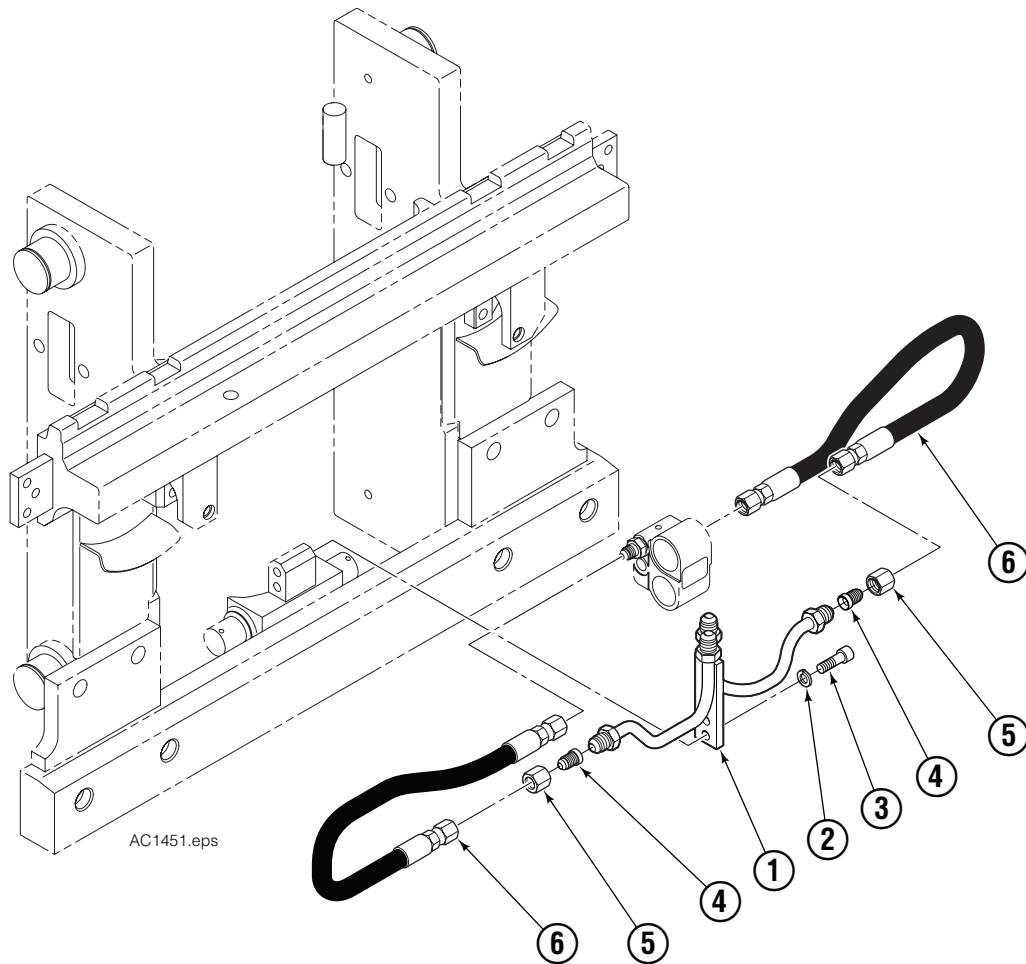

Installation Kit Toyota

35K			
REF	QTY	PART NO.	DESCRIPTION
		6073430	Installation Kit
1	1	6074473	Tube Weldment
2	2	787384	Lockwasher, M8
3	2	768208	Capscrew, M8 x 25
4	2	2669	Fitting, 6-4
5	2	2617	Nut, 6
6	2	6050405	Hose