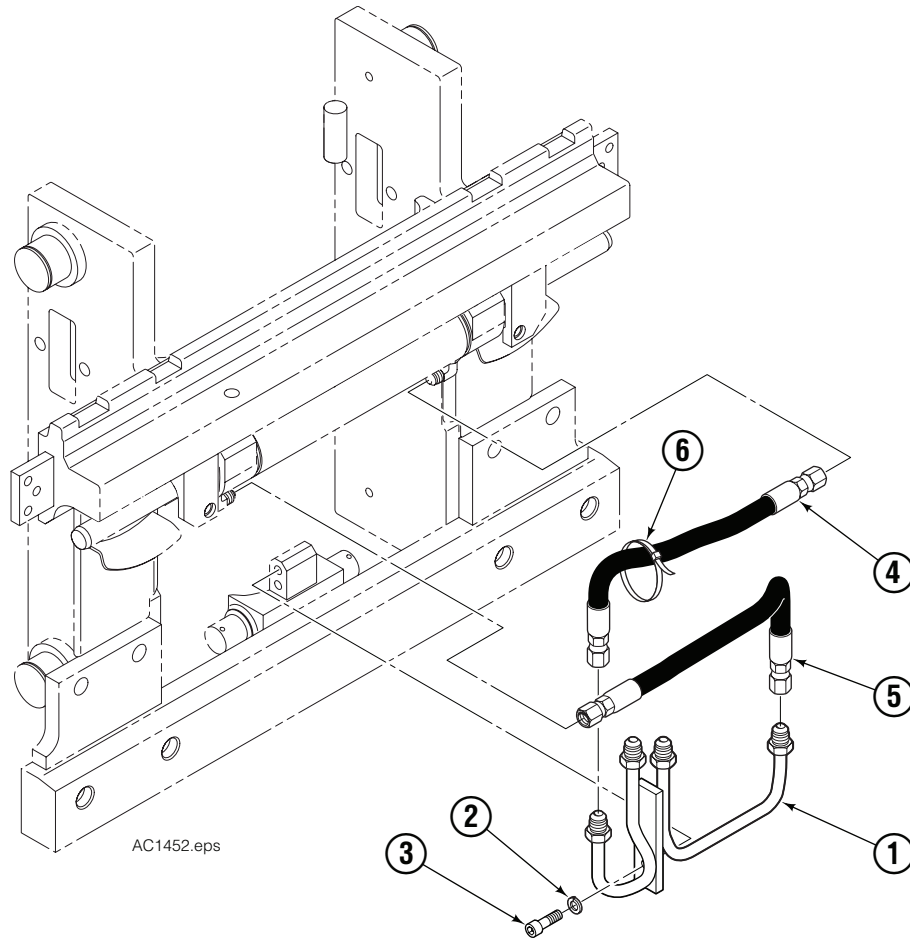

✓ Included in Bronze Bearing Service Kit 6055391.

● Included in Fitting Group 6045440.

■ Included in Mounting Kit 6045442.

Reference: Common Parts 6045406, 6045407, SK-8117.

Integral Sideshifter

35K							
REF	QTY	PART NO.	DESCRIPTION	REF	QTY	PART NO.	DESCRIPTION
1	1	6073437	Outer Frame	9	2	6022929	Cotter Pin
2	2	651853	Grease Fitting	10	3	6016591	Shim
3	1	6020048	Cylinder ▲	11	2	8508373	● Lower Hook
4	1	769050	Roll Pin	12	4	667225	● Washer
5	1	6075918	Inner Carriage	13	4	684295	● Capscrew, M16 x 35
6	2	8508374	Upper Bearing	14	2	666984	Fitting, 4-6 ■
7	2	8508376	Lower Bearing	15	2	221733	Restrictor Washer ◆
8	2	6016592	Clevis Pin				

Cylinder Assembly

SS0477.eps

REF	QTY	PART NO.	DESCRIPTION
		6020048	Cylinder Assembly
1	1	S-21144	Cylinder Weldment ◆
2	2	6016571	● Threaded Retainer
3	2	415866	● O-Ring
4	2	562131	● Seal Wiper
5	2	562132	● Seal
6	1	769050	Roll Pin

- ◆ Not serviceable.
Order complete cylinder if replacement needed.
- Included in Retainer Assembly 6017490.
Reference: S-21145.

Installation Kit Toyota

35K			
REF	QTY	PART NO.	DESCRIPTION
		6073277	Installation Kit
1	1	6074480	Tube Weldment
2	2	787384	Lockwasher, M8
3	2	768208	Capscrew, M8 x 25
4	1	6075420	Hose
5	1	6073276	Hose
6	2	200343	Cable Tie