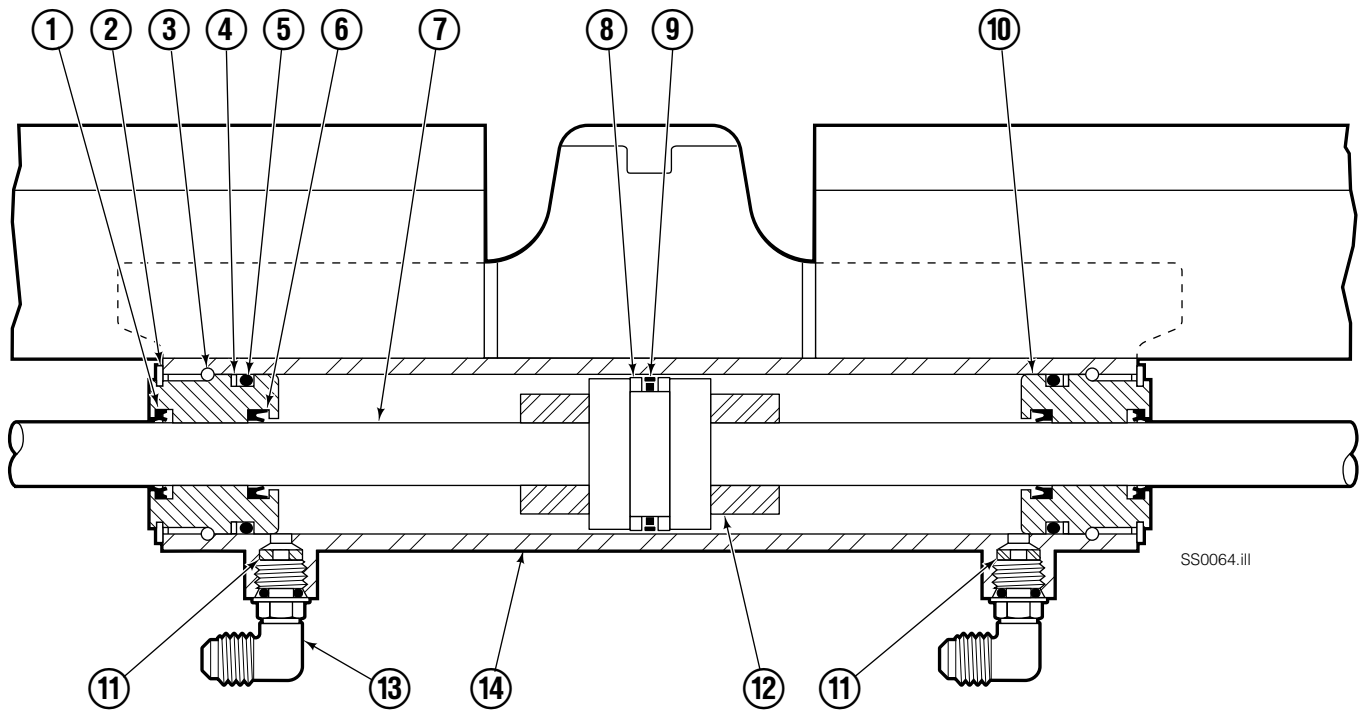

Cylinder

SS0064.ill