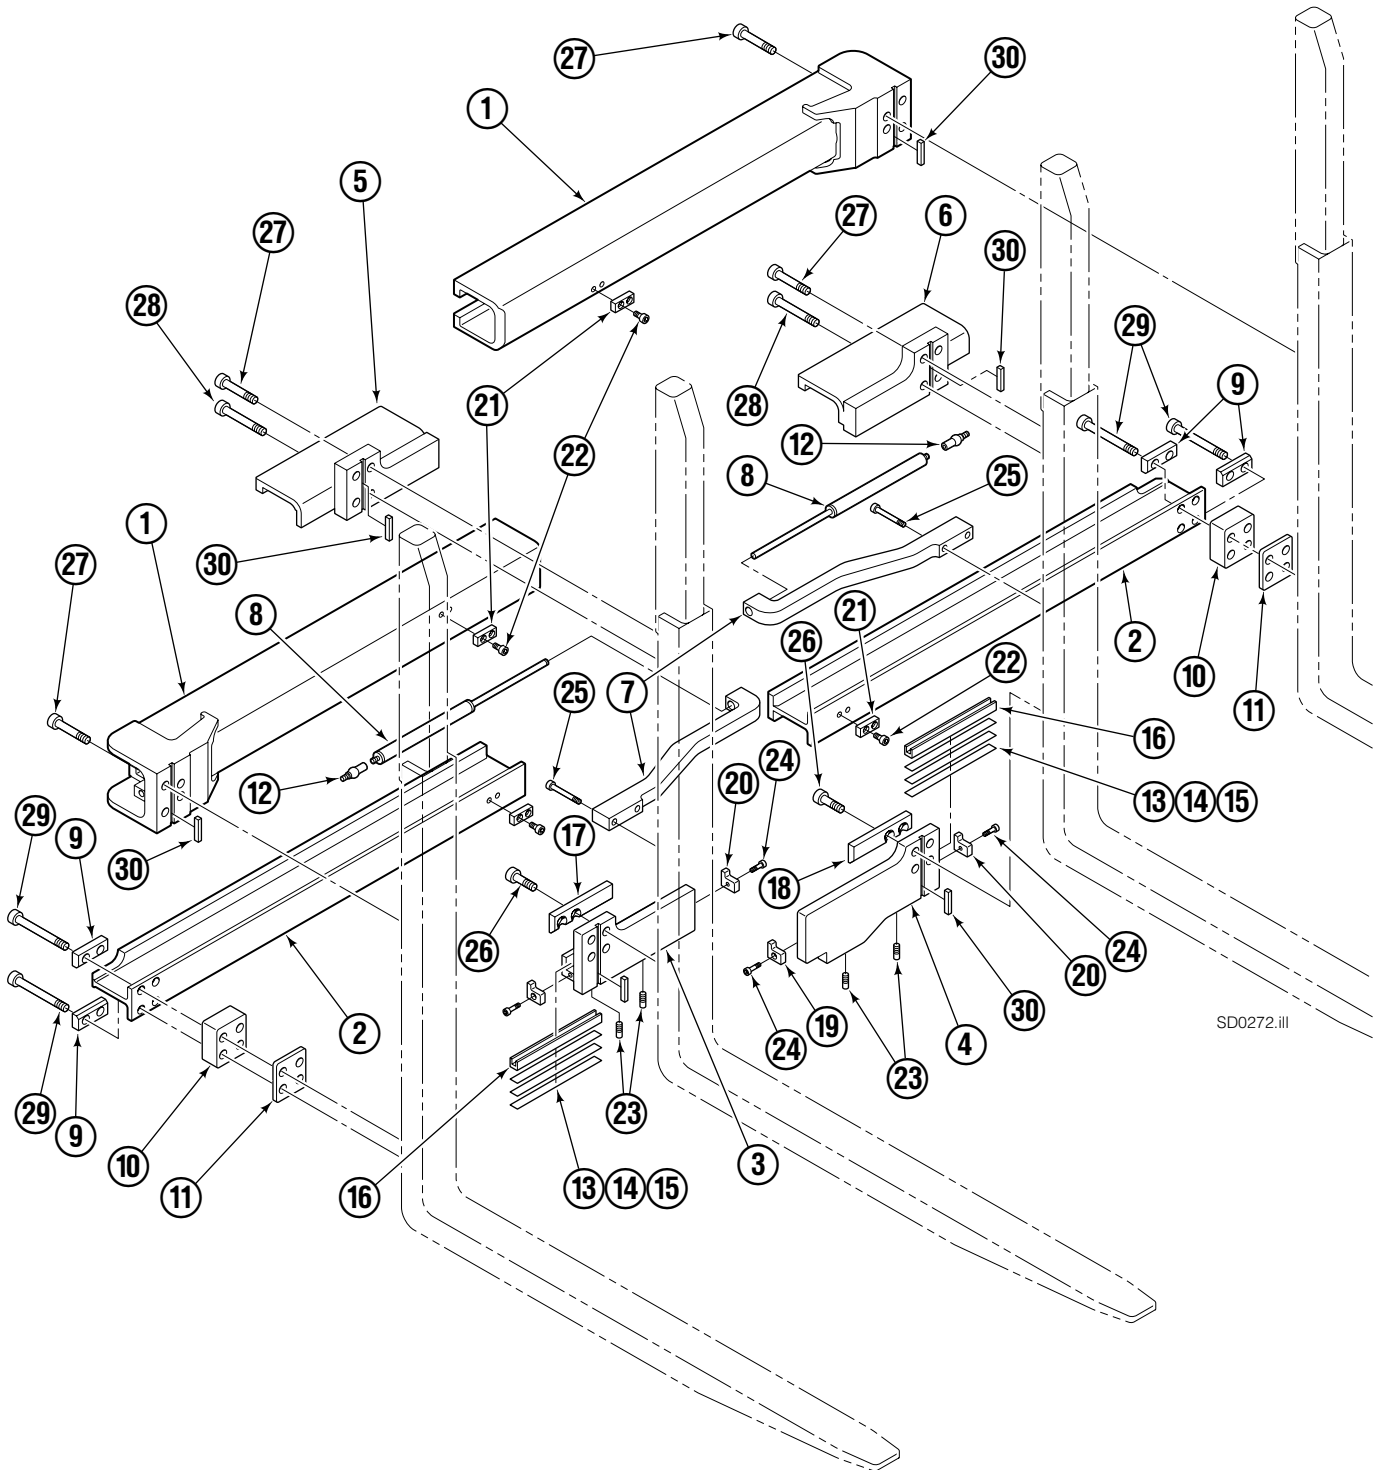

● Included in Service Kit 564409.

■ Not serviceable, order new cylinder assembly.

Arm Group

SD0272.iii

Arm Group

70E			
REF	QTY	PART NO.	DESCRIPTION
		6007722	Arm Group
1	2	6009241	Arm Bar – Upper
2	2	6009296	Arm Bar – Lower
3	1	6009304	Lower Hook – RH
4	1	6009929	Lower Hook – LH
5	1	6009286	Upper Hook – RH
6	1	6009936	Upper Hook – LH
7	2	6006068	Bracket
8	2	224175	Gas Cylinder
9	4	226948	Reinforcing Plate
10	2	226949	Spacer
11	4	228394	Spacer
12	2	224189	Ball Joint
13	2	228395	Shim, 2 mm.
14	4	212559	Shim, 1 mm.
15	4	213913	Shim, .05 mm.
16	2	4501-0222	Bearing Segment
17	1	212682	Bearing – RH
18	1	213899	Bearing – LH
19	2	212979	Bearing Retainer
20	2	213360	Bearing Retainer
21	4	212687	Fork Stop
22	8	214414	Capscrew, M10 x 12
23	4	768755	Setscrew, M12 x 16
24	4	787375	Capscrew, M8 x 20
25	4	768813	Capscrew, M10 x 55
26	8	769574	Capscrew, M16 x 35
27	12	769577	Capscrew, M16 x 50
28	4	769578	Capscrew, M16 x 60
29	8	228400	Capscrew, M16 x 80
30	6	213364	Key