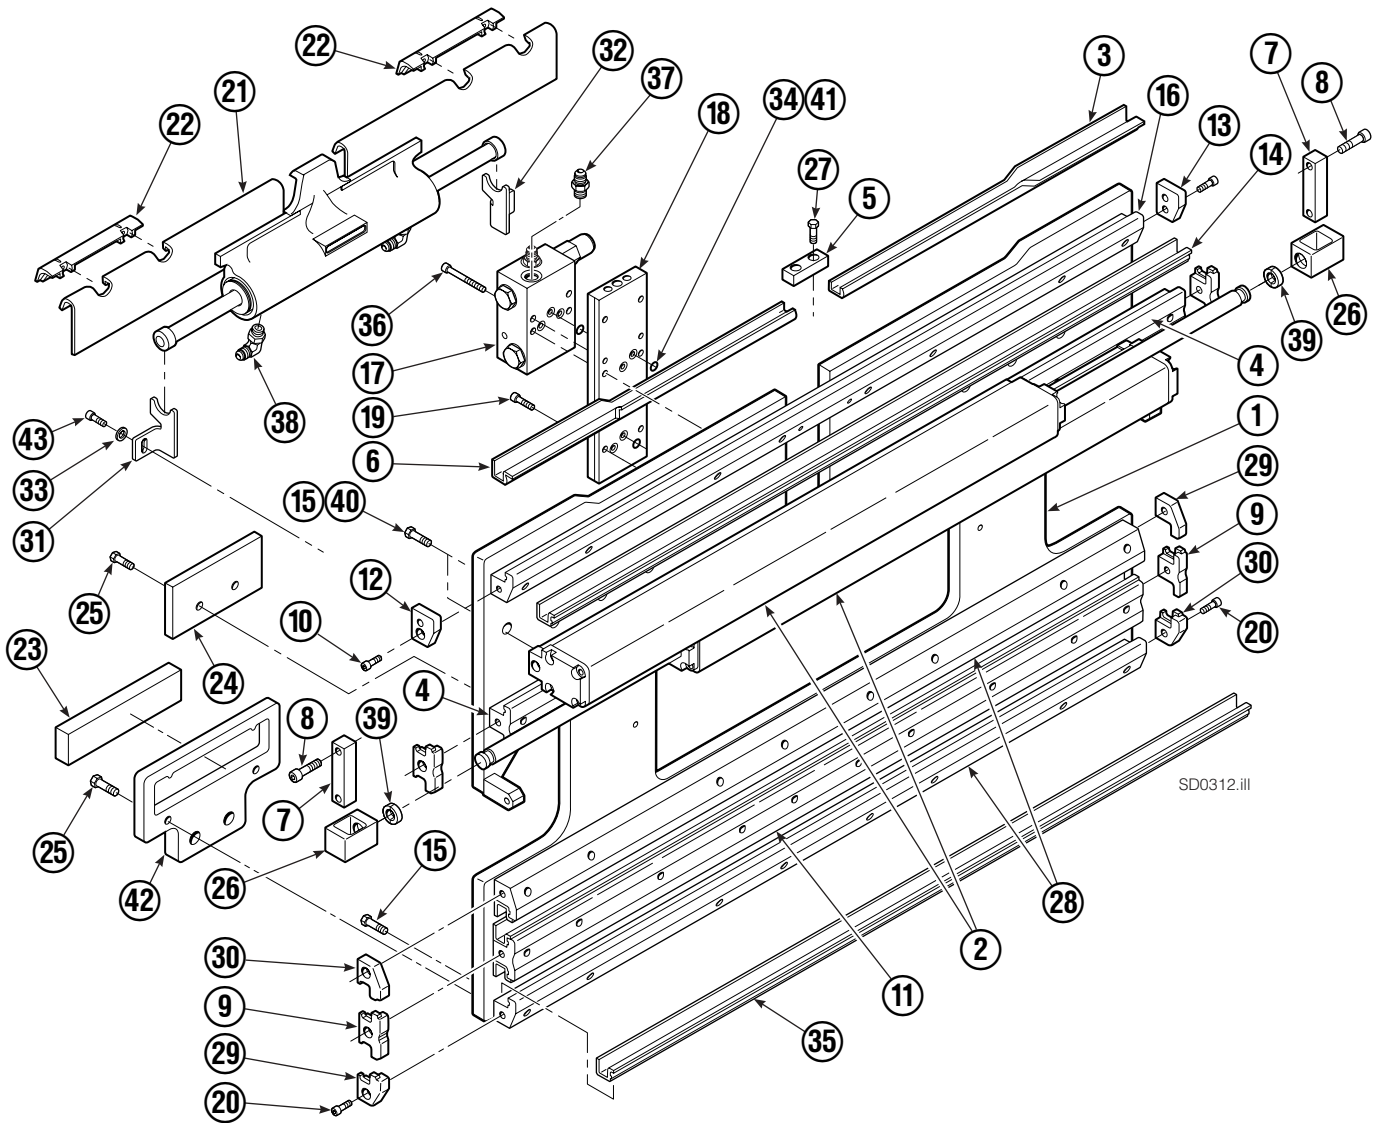

GA0006.eps

Base Unit Group

SD0312.iii

Inner Fork Control Group

70E			
REF	QTY	PART NO.	DESCRIPTION
		6102292	Inner Fork Control Group ▼
1	1	6102293	Bracket
2	2	225395	Gas Cylinder
3	3	683821	Capscrew, M12 x 20
4	2	230791	Retainer
5	4	202346	Washer, M6
6	4	768785	Capscrew, M6 x 10

▼ Included in Base Unit Group 6010192.

SD0259.iii

Base Unit Group

70E			
REF	QTY	PART NO.	DESCRIPTION
		6010192	Base Unit Group ▼
1	1	6009165	Baseplate
2	2	6009997	Frame Cylinder ★
3	1	4776-778	Bearing Segment – LH
4	2	6106644	T-Bar – Upper
5	1	6108551	Fork Stop
6	1	4777-778	Bearing Segment – RH
7	2	209844	Rod End Anchor
8	4	768828	Capscrew, M12 x 45
9	4	210141	Bearing Retainer
10	4	767614	Capscrew, M10 x 20
11	1	6009221	T-Bar – Lower
12	1	6005409	Retainer/Stop – RH
13	1	6005408	Retainer/Stop – LH
14	4	10603-1196	Bearing Segment
15	33	219529	Capscrew, M16 x 40
16	1	6009224	T-Bar – Upper
17	1	216835	Valve Assembly ▲
18	1	225408	Manifold
19	4	768208	Capscrew, M8 x 25
20	6	787375	Capscrew, M8 x 20
21	1	796247	Sideshift Cylinder ●
22	2	672018	Upper Bearing
23	2	6104908	Lower Bearing
24	2	212709	Spacer Block
25	8	767615	Capscrew, M10 x 25
26	2	209843	Rod End
27	2	684649	Capscrew, M10 x 25
28	2	6009225	T-Bar – Lower
29	2	223937	Bearing Retainer
30	2	223938	Bearing Retainer
31	1	225441	Bracket – RH
32	1	225440	Bracket – LH
33	2	787398	Washer, M8
34	3	214053	O-Ring
35	4	10603-1188	Bearing Segment
36	2	768804	Capscrew, M8 x 80
37	2	604511	◆ Fitting, 6-6
38	2	601676	◆ Fitting, 6-6
39	4	209850	Retainer Half Ring
40	19	211128	Capscrew, M16 x 30
41	4	564448	O-Ring
42	2	215226	Hanger
43	2	787372	Capscrew, M8 x 20