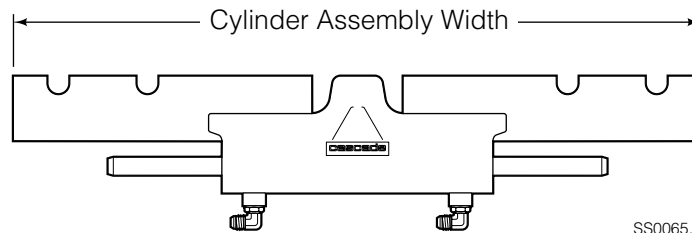

SS0065.ill

70E

REF	QTY	PART NO.	DESCRIPTION	REF	QTY	PART NO.	DESCRIPTION
		796247	Cylinder Assembly, 40 in. (1020 mm)	8	2	564404	● Bearing Ring
1	2	564408	● Wiper Seal	9	1	564407	● Piston Seal
2	2	3154	Snap Ring	10	2	564402	Retainer
3	2	564403	Retaining Ring	11	1	205369	Speed Control Washer
4	2	615131	● Back-Up Ring	12	2	—	Spacer
5	2	2789	● O-Ring	13	2	601676	Fitting, JIC 6-6
6	2	564406	● Rod Seal	14	—	■	Cylinder Shell
7	1	564401	Rod			564409	Service Kit

● Included in Service Kit 564409.

■ Not serviceable, order new cylinder assembly.