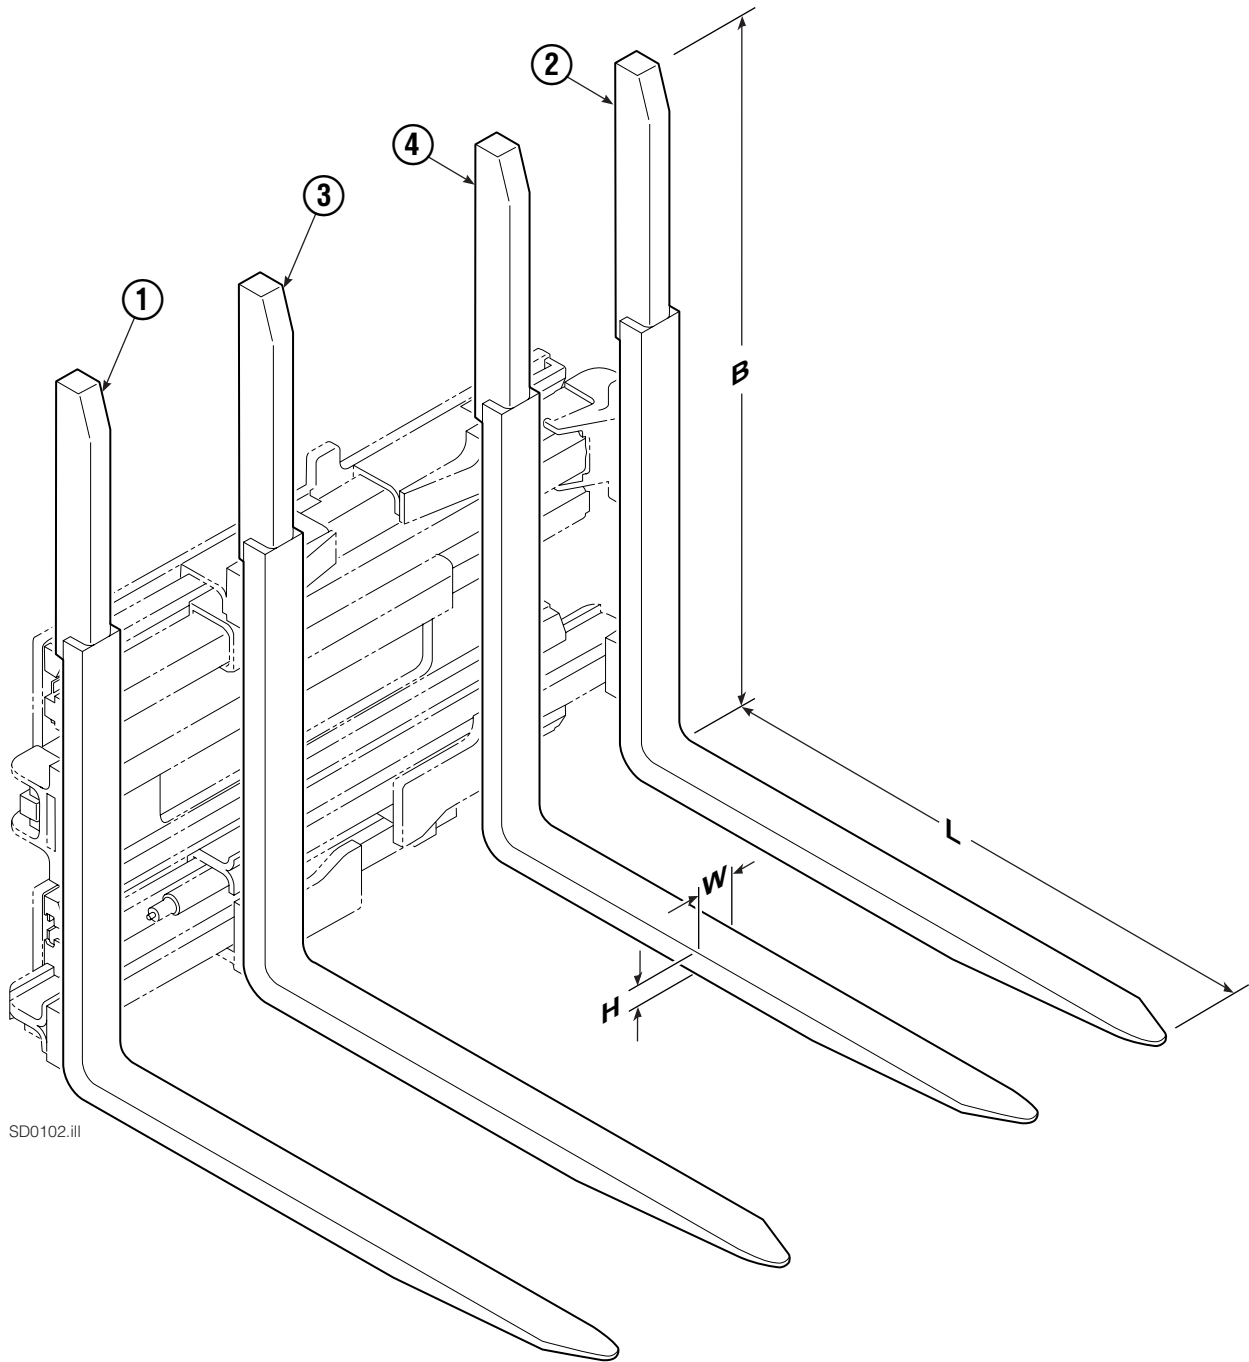

● Included in Service Kit 564409.

■ Not serviceable, order new cylinder assembly.

Arm Group

SD0272.iii

Arm Group

70E			
REF	QTY	PART NO.	DESCRIPTION
		6007722	Arm Group
1	2	6009241	Arm Bar – Upper
2	2	6009296	Arm Bar – Lower
3	1	6009304	Lower Hook – RH
4	1	6009929	Lower Hook – LH
5	1	6009286	Upper Hook – RH
6	1	6009936	Upper Hook – LH
7	2	6006068	Bracket
8	2	224175	Gas Cylinder
9	4	226948	Reinforcing Plate
10	2	226949	Spacer
11	4	228394	Spacer
12	2	224189	Ball Joint
13	2	228395	Shim, 2 mm.
14	4	212559	Shim, 1 mm.
15	4	213913	Shim, .05 mm.
16	2	4501-0222	Bearing Segment
17	1	212682	Bearing – RH
18	1	213899	Bearing – LH
19	2	212979	Bearing Retainer
20	2	213360	Bearing Retainer
21	4	212687	Fork Stop
22	8	214414	Capscrew, M10 x 12
23	4	768755	Setscrew, M12 x 16
24	4	787375	Capscrew, M8 x 20
25	4	768813	Capscrew, M10 x 55
26	8	769574	Capscrew, M16 x 35
27	12	769577	Capscrew, M16 x 50
28	4	769578	Capscrew, M16 x 60
29	8	228400	Capscrew, M16 x 80
30	6	213364	Key

Reference: Common Parts Group 228397.

Tube Backrest/Fork Group

SD0102.iii

70E			
REF	QTY	PART NO.	DESCRIPTION
		6102803	Backrest and Fork Group
1	1	6102532	Outer Fork - RH
2	1	6102531	Outer Fork - LH
3	1	229179	Inner Fork - RH
4	1	229178	Inner Fork - LH