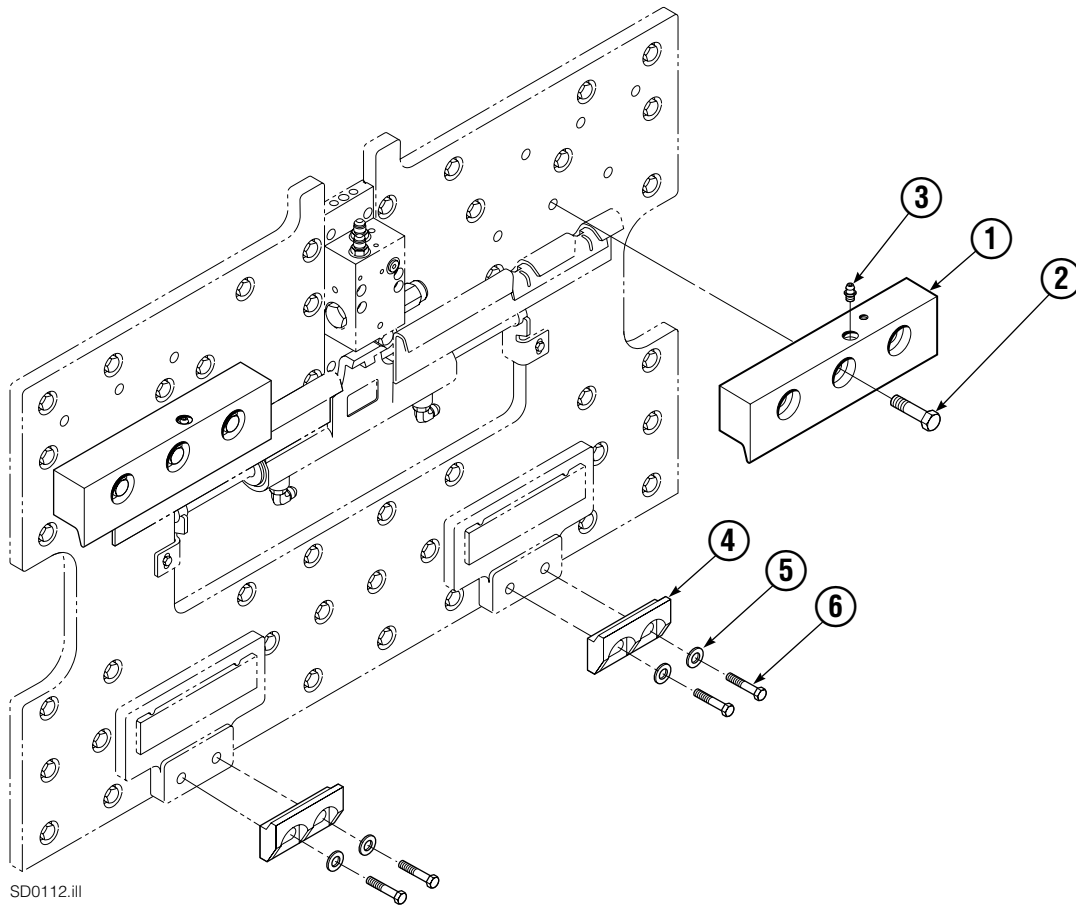

● Included in Service Kit 564409.

■ Not serviceable, order new cylinder assembly.

Arm Group

SD0272.iii

Arm Group

70E			
REF	QTY	PART NO.	DESCRIPTION
		6007722	Arm Group
1	2	6009241	Arm Bar – Upper
2	2	6009296	Arm Bar – Lower
3	1	6009304	Lower Hook – RH
4	1	6009929	Lower Hook – LH
5	1	6009286	Upper Hook – RH
6	1	6009936	Upper Hook – LH
7	2	6006068	Bracket
8	2	224175	Gas Cylinder
9	4	226948	Reinforcing Plate
10	2	226949	Spacer
11	4	228394	Spacer
12	2	224189	Ball Joint
13	2	228395	Shim, 2 mm.
14	4	212559	Shim, 1 mm.
15	4	213913	Shim, .05 mm.
16	2	4501-0222	Bearing Segment
17	1	212682	Bearing – RH
18	1	213899	Bearing – LH
19	2	212979	Bearing Retainer
20	2	213360	Bearing Retainer
21	4	212687	Fork Stop
22	8	214414	Capscrew, M10 x 12
23	4	768755	Setscrew, M12 x 16
24	4	787375	Capscrew, M8 x 20
25	4	768813	Capscrew, M10 x 55
26	8	769574	Capscrew, M16 x 35
27	12	769577	Capscrew, M16 x 50
28	4	769578	Capscrew, M16 x 60
29	8	228400	Capscrew, M16 x 80
30	6	213364	Key

Reference: Common Parts Group 228397.

Tube Backrest/Fork Group

SD0102.iii

70E			
REF	QTY	PART NO.	DESCRIPTION
		6102803	Backrest and Fork Group
1	1	6102532	Outer Fork - RH
2	1	6102531	Outer Fork - LH
3	1	229179	Inner Fork - RH
4	1	229178	Inner Fork - LH

Reference: S-28077, 28078, 28081.

Mounting Group ITA Class III

SD0112.iii

70E			
REF	QTY	ITA III	DESCRIPTION
		PART NO.	
		6103288	Upper Hook Group ▲
		220744	Lower Hook Group ★
1	2	218206	Upper Hook
2	6	229187	Capscrew, M16 x 70
3	2	7403	Grease Fitting
4	2	675969	Lower Hook
5	4	667225	Washer
6	4	751511	Capscrew, M16 x 55