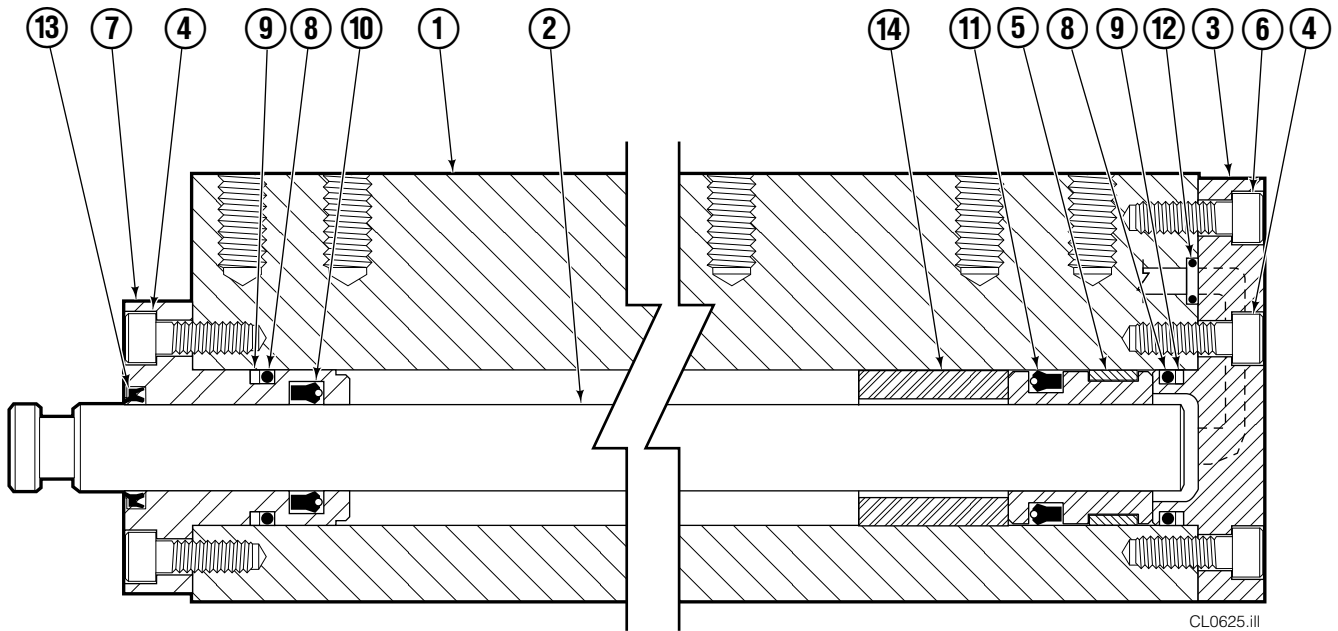

Cylinder

70E							
REF	QTY	PART NO.	DESCRIPTION	REF	QTY	PART NO.	DESCRIPTION
		6009997	Cylinder Assembly	8	3	210088	▲ O-Ring
1	1	6009178	Cylinder/Shell	9	2	564601	▲ Back-Up Ring
2	1	4126-0894	Rod	10	1	212478	▲ Seal
3	1	209744	Cap	11	1	564349	▲ Seal
4	8	768208	Capscrew, M8 x 25	12	2	564448	▲ O-Ring
5	1	209748	▲ Bearing	13	1	564408	▲ Wiper
6	1	787375	Capscrew, M8 x 20	14	1	4273-0041	Spacer
7	1	212449	Retainer			209771	Service Kit

▲ Included in Service Kit 209771.

Reference: S-10607, S-4117, S-4118.