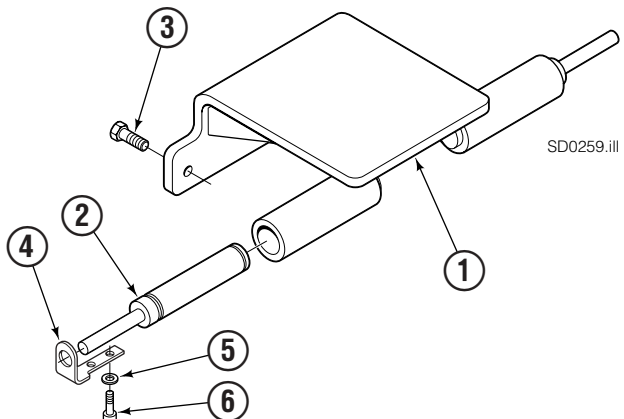

GA0006.eps

Base Unit Group

SD0312.iii

Inner Fork Control Group

70E			
REF	QTY	PART NO.	DESCRIPTION
		6102292	Inner Fork Control Group ▼
1	1	6102293	Bracket
2	2	225395	Gas Cylinder
3	3	683821	Capscrew, M12 x 20
4	2	230791	Retainer
5	4	202346	Washer, M6
6	4	768785	Capscrew, M6 x 10

▼ Included in Base Unit Group 6010192.

SD0259.iii

Base Unit Group

70E			
REF	QTY	PART NO.	DESCRIPTION
		6010192	Base Unit Group ▼
1	1	6009165	Baseplate
2	2	6009997	Frame Cylinder ★
3	1	4776-778	Bearing Segment – LH
4	2	6106644	T-Bar – Upper
5	1	6108551	Fork Stop
6	1	4777-778	Bearing Segment – RH
7	2	209844	Rod End Anchor
8	4	768828	Capscrew, M12 x 45
9	4	210141	Bearing Retainer
10	4	767614	Capscrew, M10 x 20
11	1	6009221	T-Bar – Lower
12	1	6005409	Retainer/Stop – RH
13	1	6005408	Retainer/Stop – LH
14	4	10603-1196	Bearing Segment
15	33	219529	Capscrew, M16 x 40
16	1	6009224	T-Bar – Upper
17	1	216835	Valve Assembly ▲
18	1	225408	Manifold
19	4	768208	Capscrew, M8 x 25
20	6	787375	Capscrew, M8 x 20
21	1	796247	Sideshift Cylinder ●
22	2	672018	Upper Bearing
23	2	6104908	Lower Bearing
24	2	212709	Spacer Block
25	8	767615	Capscrew, M10 x 25
26	2	209843	Rod End
27	2	684649	Capscrew, M10 x 25
28	2	6009225	T-Bar – Lower
29	2	223937	Bearing Retainer
30	2	223938	Bearing Retainer
31	1	225441	Bracket – RH
32	1	225440	Bracket – LH
33	2	787398	Washer, M8
34	3	214053	O-Ring
35	4	10603-1188	Bearing Segment
36	2	768804	Capscrew, M8 x 80
37	2	604511	◆ Fitting, 6-6
38	2	601676	◆ Fitting, 6-6
39	4	209850	Retainer Half Ring
40	19	211128	Capscrew, M16 x 30
41	4	564448	O-Ring
42	2	215226	Hanger
43	2	787372	Capscrew, M8 x 20