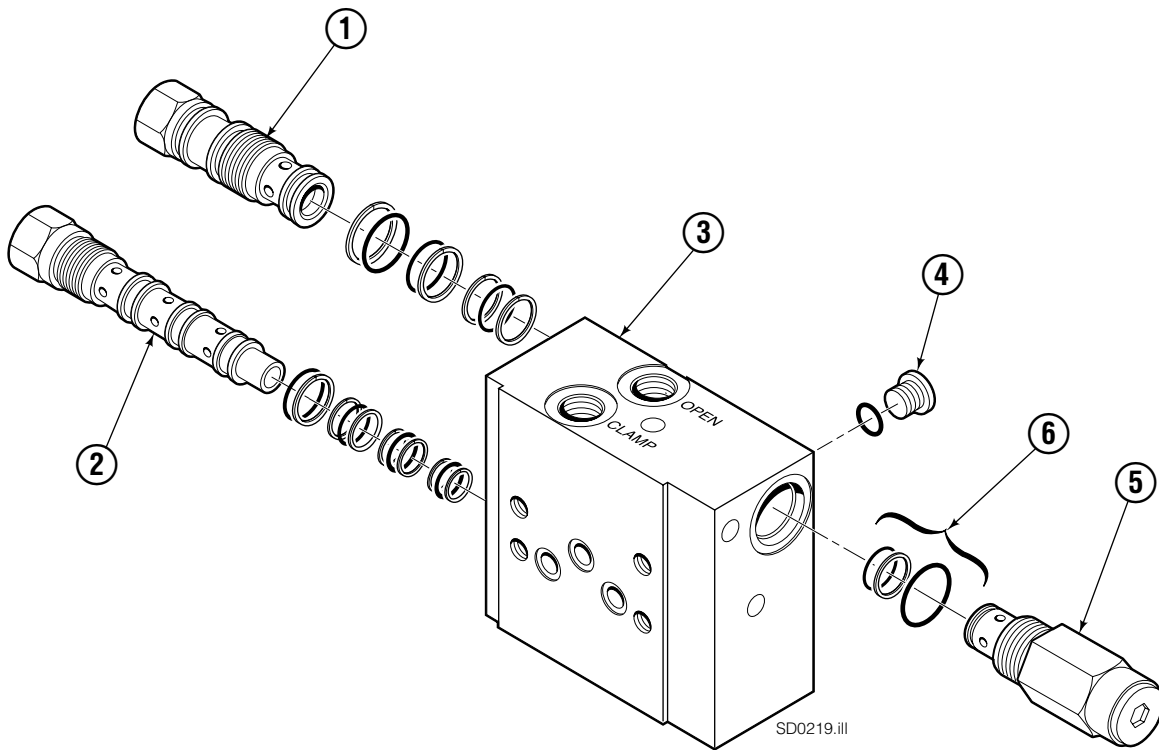

Cylinder

70E							
REF	QTY	PART NO.	DESCRIPTION	REF	QTY	PART NO.	DESCRIPTION
		6009997	Cylinder Assembly	8	3	210088	▲ O-Ring
1	1	6009178	Cylinder/Shell	9	2	564601	▲ Back-Up Ring
2	1	4126-0894	Rod	10	1	212478	▲ Seal
3	1	209744	Cap	11	1	564349	▲ Seal
4	8	768208	Capscrew, M8 x 25	12	2	564448	▲ O-Ring
5	1	209748	▲ Bearing	13	1	564408	▲ Wiper
6	1	787375	Capscrew, M8 x 20	14	1	4273-0041	Spacer
7	1	212449	Retainer			209771	Service Kit

▲ Included in Service Kit 209771.

Reference: S-10607, S-4117, S-4118.

Valve ITA Class II

70E			
REF	QTY	PART NO.	DESCRIPTION
		216835	Valve Assembly
1	1	219039	Check Valve
2	1	219040	Flow Divider/Combiner
3	1	216836	Valve Body
4	1	609234	Plug
5	1	213535	Crossover Relief Valve
6	1	682170	Service Kit