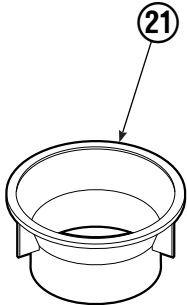

Reference: SK-4962, SK-4963.

Hosing Group

45F			
REF	QTY	PART NO.	DESCRIPTION
		228073	Hosing Group
1	4	680115	Hose, 43.75 in.
2	1	227909	Revolving Connection ▲
3	4	680115	Hose, 43.75 in.
4	2	227962	Eye Pin
5	2	4751	Capscrew, M10 x 25
6	4	680113	Insert
7	4	673416	Segment

▲ See Revolving Connection page for parts breakdown.

Revolving Connection

45F/60F							
REF	QTY	PART NO.	DESCRIPTION	REF	QTY	PART NO.	DESCRIPTION
		227909	Revolving Connection	9	2	768796	Capscrew, M8 x 35 ◆
1	1	227910	Body	10	10	604511	Fitting, 6-6
2	3	214649	Seal ◆	11	1	227331	Sequence Valve
3	1	227912	Shaft	12	1	227318	Quad Ring ◆
4	1	7341	Retaining Ring ◆	13	1	227320	Spool
5	1	222673	End Block	14	1	220865	Shuttle Check
6	1	3138	Retaining Ring ◆	15	1	609234	Fitting
7	2	564448	O-ring ◆	16	1	663694	Fitting
8	1	227330	Flow Divider Cartridge				

◆ Included in Seal Kit 227948.

Short Arm Cylinder

REF	QTY	PART NO.	DESCRIPTION
		555155	Cylinder Assembly
1	1	674840	Bearing
2	1	560997	Nut
◆3	1	660767	Bearing
◆4	1	662460	Seal
◆5	2	638293	Back-Up Ring
6	2	604511	Fitting, 6-6
7	1	556852	Fitting, 4
8	1	557212	Check Valve
◆9	1	2797	O-Ring
◆10	1	615140	Back-Up Ring
◆11	1	554598	Seal
◆12	1	564930	Wiper
13	1	555243	Rod
14	1	555207	Retainer
15	1	555226	Piston
◆16	1	2722	O-Ring
17	1	555242	Shell
18	1	667516	Check Valve Service Kit
19	1	-	Spacer
20	2	564372	Bearing
21	1	672909	Seal Loader
		555227	Service Kit

◆ Included in Service Kit 555227.

Ref: S-5306, S-5561

Long Arm Cylinder

REF	QTY	PART NO.	DESCRIPTION
		555153	Cylinder Assembly
1	1	674840	Bearing
2	1	560997	Nut
◆3	1	660767	Bearing
◆4	1	662460	Seal
◆5	2	638293	Back-Up Ring
6	2	604511	Fitting, 6-6
7	1	556852	Fitting, 4
8	1	557212	Check Valve
◆9	1	2797	O-Ring
◆10	1	615140	Back-Up Ring
◆11	1	554598	Seal
◆12	1	564930	Wiper
13	1	555220	Rod
14	1	555207	Retainer
15	1	555226	Piston
◆16	1	2722	O-Ring
17	1	555219	Shell
18	1	667516	Check Valve Service Kit
19	1	-	Spacer
20	2	674840	Bearing
21	1	672909	Seal Loader
		555227	Service Kit