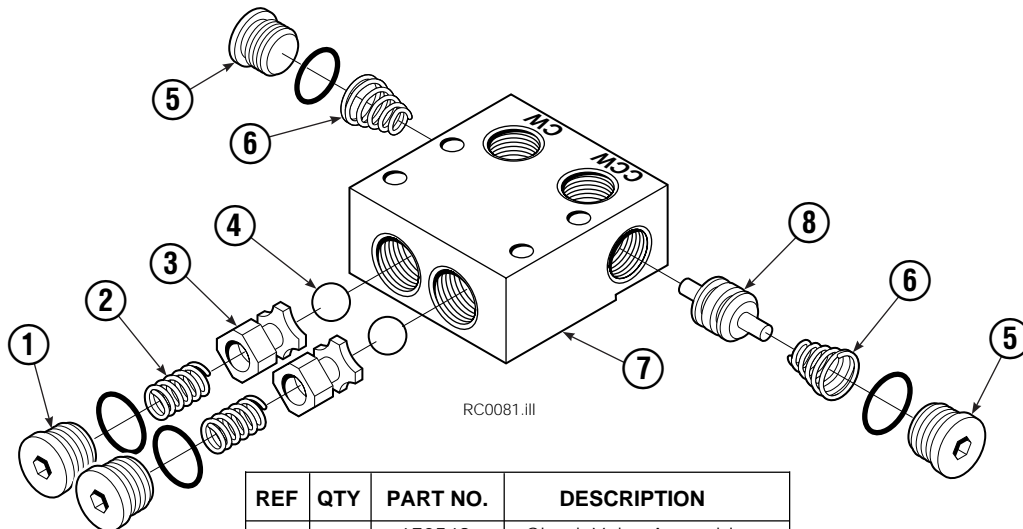

Check Valve

REF	QTY	PART NO.	DESCRIPTION
		670549	Check Valve Assembly
1	2	609453	Fitting, 10
2	2	670552	Spring
3	2	670551	Guide
4	2	7020	Ball
5	2	602580	Fitting, 8
6	2	673989	Spring
7	1	670550	Body
8	1	670553	Spool