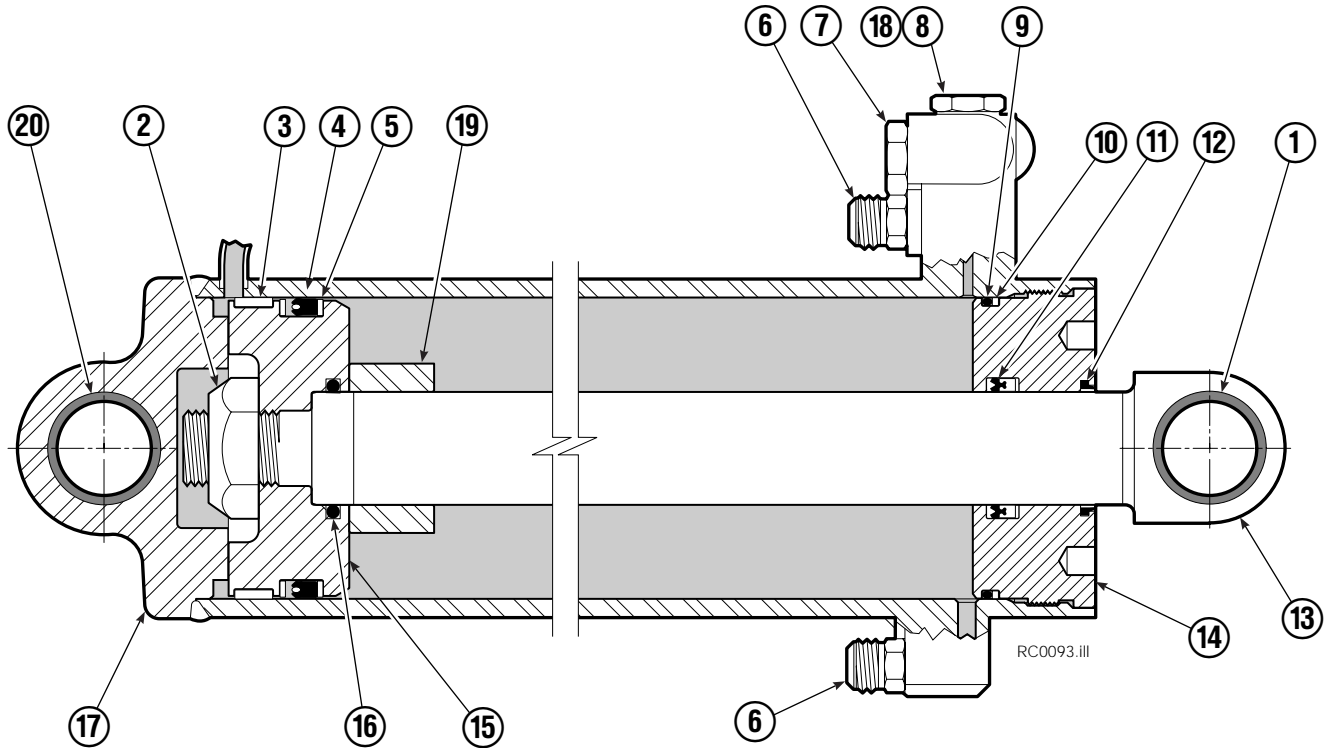

Short Arm Cylinder

REF	QTY	PART NO.	DESCRIPTION
		555155	Cylinder Assembly
1	1	674840	Bearing
2	1	560997	Nut
◆3	1	660767	Bearing
◆4	1	662460	Seal
◆5	2	638293	Back-Up Ring
6	2	604511	Fitting, 6-6
7	1	556852	Fitting, 4
8	1	557212	Check Valve
◆9	1	2797	O-Ring
◆10	1	615140	Back-Up Ring
◆11	1	554598	Seal
◆12	1	564930	Wiper
13	1	555243	Rod
14	1	555207	Retainer
15	1	555226	Piston
◆16	1	2722	O-Ring
17	1	555242	Shell
18	1	667516	Check Valve Service Kit
19	1	-	Spacer
20	2	564372	Bearing
21	1	672909	Seal Loader
		555227	Service Kit

◆ Included in Service Kit 555227.

Ref: S-5306, S-5561