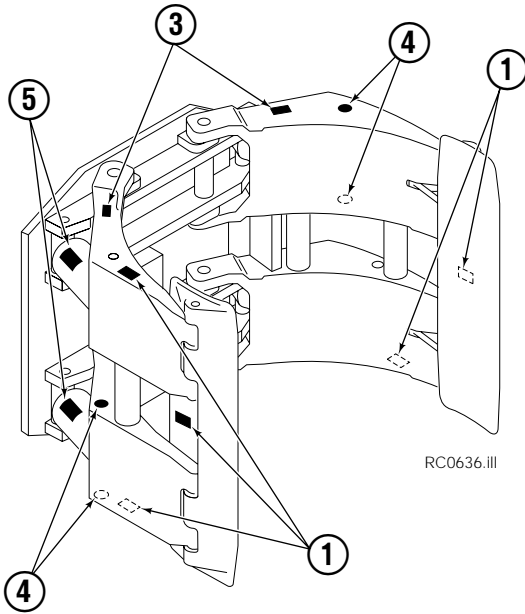

Internet: www.cascorp.com

Safety Decals

RC0636.iii

Roll Clamp Safety Decals			
REF	QTY	PART NO.	DESCRIPTION
1	6	665595	No Hand Hold Decal
2	3	660269	Short Arm Rotation Position Decal
3	4	656038	Caution Decal
4	4	679150	No Step Decal
5	4	665677	Trapped Pressure Decal
6	1	679059	Quick-Change Hook Decal

Frame Group

RC0084.iii

45F			
REF	QTY	PART NO.	DESCRIPTION
		682189	Frame Group
1	1	670931	Seal
2	1	682433	Faceplate
3	1	680679	Baseplate
4	8	674843	Bushing
5	1	672828	Bearing Assembly ▲
6	9	643539	Capscrew, 1/2 NC x 1.75
7	7	643538	Capscrew, 1/2 NC x 1.50
8	1	675628	Drive Group ●
9	1	605761	Fitting, 8-8
10	1	601250	Fitting, 8-8
11	1	601377	Fitting, 8-8
12	4	661742	Capscrew, 1/2 NC x 1.25
13	4	6290	Lockwasher
14	1	6605	Plug
15	16	4505	Capscrew ▲
16	1	7401	Grease Fitting