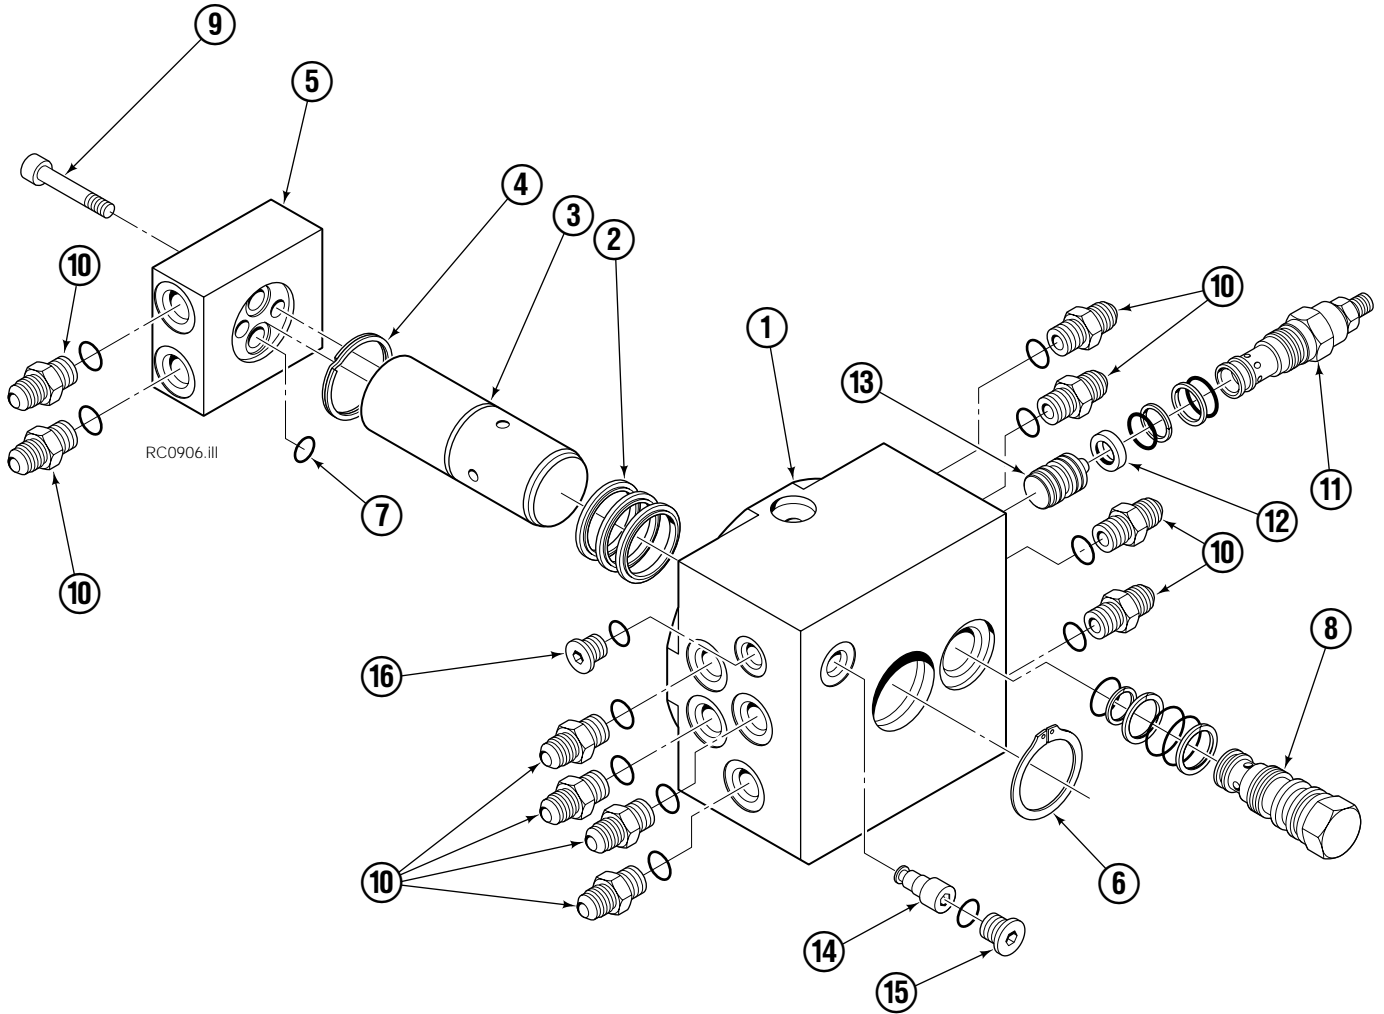

Reference: SK-4962, SK-4963.

Hosing Group

45F			
REF	QTY	PART NO.	DESCRIPTION
		228073	Hosing Group
1	4	680115	Hose, 43.75 in.
2	1	227909	Revolving Connection ▲
3	4	680115	Hose, 43.75 in.
4	2	227962	Eye Pin
5	2	4751	Capscrew, M10 x 25
6	4	680113	Insert
7	4	673416	Segment

▲ See Revolving Connection page for parts breakdown.

Revolving Connection

45F/60F							
REF	QTY	PART NO.	DESCRIPTION	REF	QTY	PART NO.	DESCRIPTION
		227909	Revolving Connection	9	2	768796	Capscrew, M8 x 35 ◆
1	1	227910	Body	10	10	604511	Fitting, 6-6
2	3	214649	Seal ◆	11	1	227331	Sequence Valve
3	1	227912	Shaft	12	1	227318	Quad Ring ◆
4	1	7341	Retaining Ring ◆	13	1	227320	Spool
5	1	222673	End Block	14	1	220865	Shuttle Check
6	1	3138	Retaining Ring ◆	15	1	609234	Fitting
7	2	564448	O-ring ◆	16	1	663694	Fitting
8	1	227330	Flow Divider Cartridge				