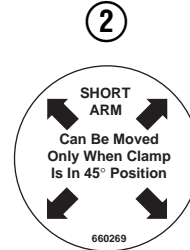

Roll Clamp Safety Decals			
REF	QTY	PART NO.	DESCRIPTION
1	6	665595	No Hand Hold Decal
2	3	660269	Short Arm Rotation Position Decal
3	4	656038	Caution Decal
4	4	679150	No Step Decal
5	4	665677	Trapped Pressure Decal
6	1	679059	Quick-Change Hook Decal