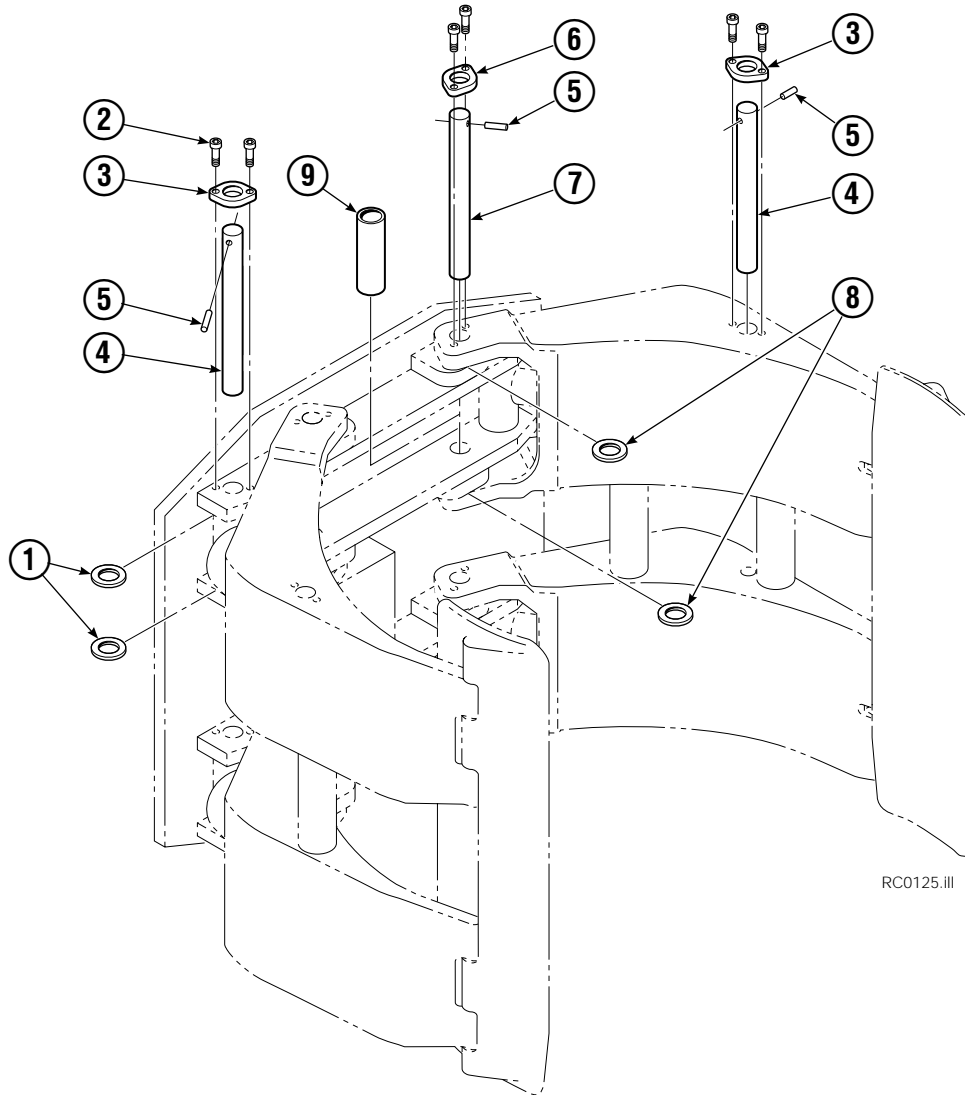

Common Components Group

RC0125.III

45F			
REF	QTY	PART NO.	DESCRIPTION
		680634	Common Components Group
1	26	674837	Shim
2	24	4466	Capscrew, 3/8 NC x .50
3	8	674827	Retainer
4	8	680639	Pin
5	12	673385	Drive Pin
6	4	206589	Retainer
7	4	674835	Pin
8	20	660200	Shim
9	4	681669	Spacer

Reference: SK-4962, SK-4963.