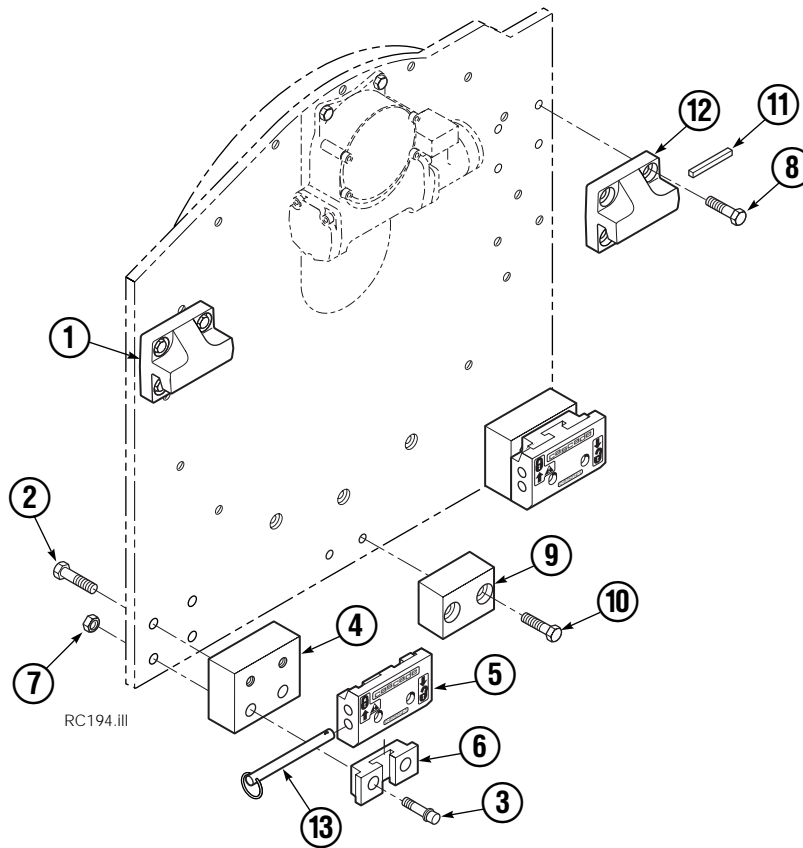

Quick Change Mounting Group

Class II, 0°			
REF	QTY	PART NO.	DESCRIPTION
		680686	Mounting Group
1	1	670523	Upper Hook – LH
2	4	3709	Capscrew, 5/8 NC x 1.50
3	4	679827	Capscrew, 5/8 NC x 3.75
4	2	676037	Spacer
5	2	675514	Lower Hook
6	2	675515	Guide
7	4	676281	Nut, 5/8
8	8	667765	Capscrew, 5/8 NC x 1.50
9	1	680683	Center Spacer
10	2	677828	Capscrew, 1/2 NC x 1.00
11	1	669344	Stop Kit
12	1	670524	Upper Hook – RH
13	2	678832	Pin