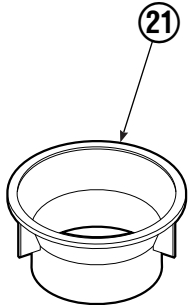

▲ See Revolving Connection page for parts breakdown.

Revolving Connection

45F/60F							
REF	QTY	PART NO.	DESCRIPTION	REF	QTY	PART NO.	DESCRIPTION
		227909	Revolving Connection	9	2	768796	Capscrew, M8 x 35 ◆
1	1	227910	Body	10	10	604511	Fitting, 6-6
2	3	214649	Seal ◆	11	1	227331	Sequence Valve
3	1	227912	Shaft	12	1	227318	Quad Ring ◆
4	1	7341	Retaining Ring ◆	13	1	227320	Spool
5	1	222673	End Block	14	1	220865	Shuttle Check
6	1	3138	Retaining Ring ◆	15	1	609234	Fitting
7	2	564448	O-ring ◆	16	1	663694	Fitting
8	1	227330	Flow Divider Cartridge				

◆ Included in Seal Kit 227948.

Short Arm Cylinder

REF	QTY	PART NO.	DESCRIPTION
		555155	Cylinder Assembly
1	1	674840	Bearing
2	1	560997	Nut
◆3	1	660767	Bearing
◆4	1	662460	Seal
◆5	2	638293	Back-Up Ring
6	2	604511	Fitting, 6-6
7	1	556852	Fitting, 4
8	1	557212	Check Valve
◆9	1	2797	O-Ring
◆10	1	615140	Back-Up Ring
◆11	1	554598	Seal
◆12	1	564930	Wiper
13	1	555243	Rod
14	1	555207	Retainer
15	1	555226	Piston
◆16	1	2722	O-Ring
17	1	555242	Shell
18	1	667516	Check Valve Service Kit
19	1	-	Spacer
20	2	564372	Bearing
21	1	672909	Seal Loader
		555227	Service Kit

◆ Included in Service Kit 555227.

Ref: S-5306, S-5561

Long Arm Cylinder

REF	QTY	PART NO.	DESCRIPTION
		555153	Cylinder Assembly
1	1	674840	Bearing
2	1	560997	Nut
◆3	1	660767	Bearing
◆4	1	662460	Seal
◆5	2	638293	Back-Up Ring
6	2	604511	Fitting, 6-6
7	1	556852	Fitting, 4
8	1	557212	Check Valve
◆9	1	2797	O-Ring
◆10	1	615140	Back-Up Ring
◆11	1	554598	Seal
◆12	1	564930	Wiper
13	1	555220	Rod
14	1	555207	Retainer
15	1	555226	Piston
◆16	1	2722	O-Ring
17	1	555219	Shell
18	1	667516	Check Valve Service Kit
19	1	-	Spacer
20	2	674840	Bearing
21	1	672909	Seal Loader
		555227	Service Kit