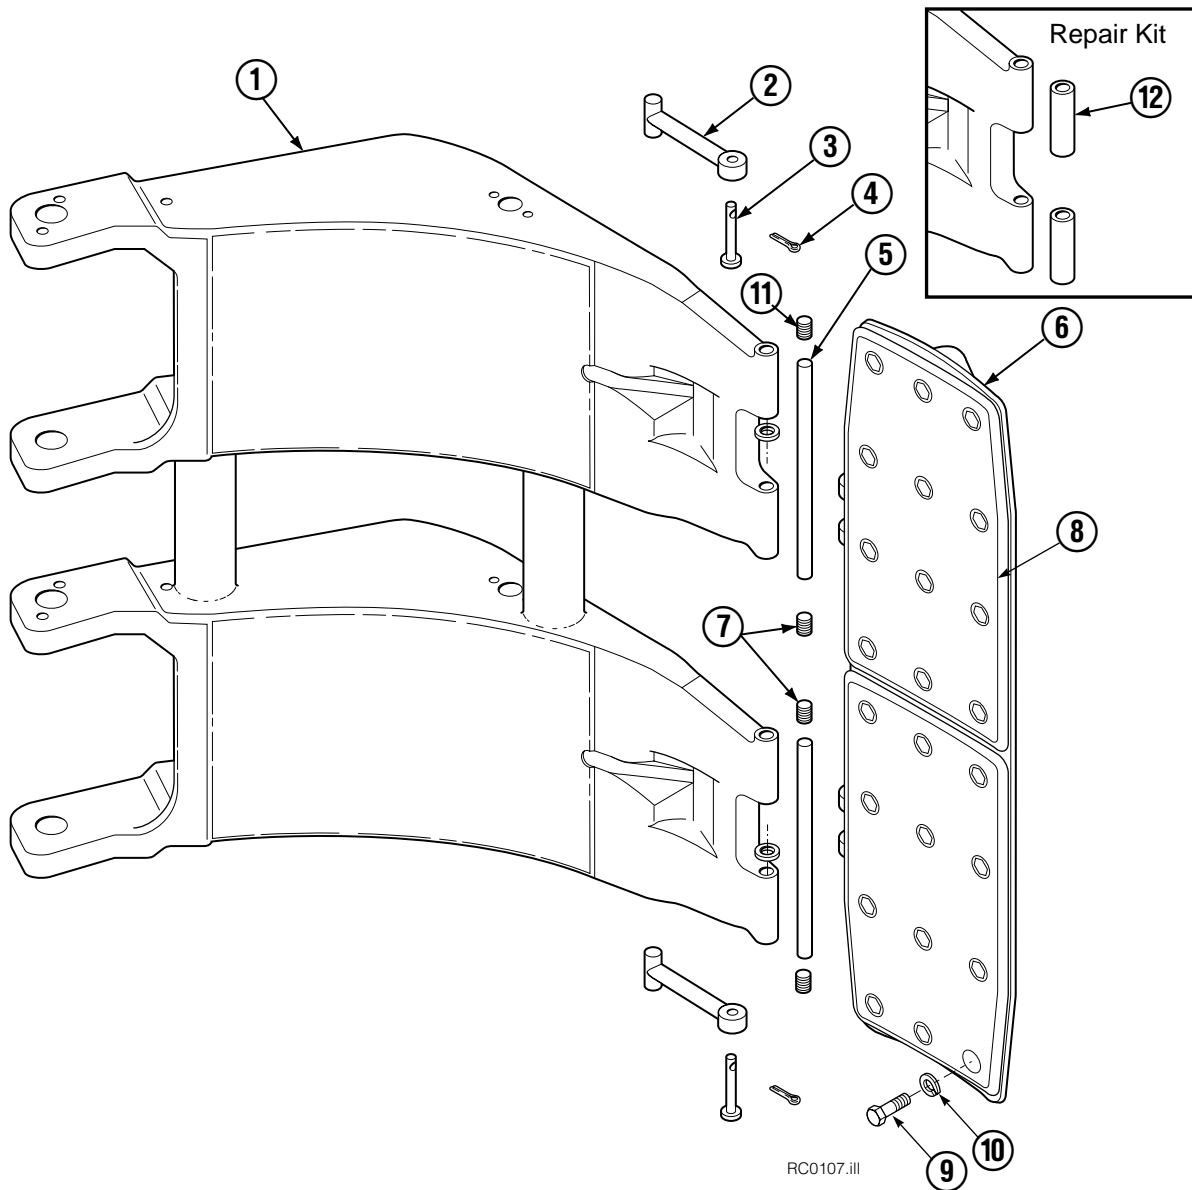

Contact Pad Group

45F			
REF	QTY	PART NO.	DESCRIPTION
		6011062	Contact Pad Group ■
1	1	674705	Short Arm
2	2	674700	Link
3	2	674265	Clevis Pin
4	2	6525	Cotter Pin
5	2	370156	Pin
6	1	6011032	Contact Pad
7	4	689900	Plug
8	2	6011046	Rubber Pad
9	30	201263	Capscrew
10	30	6287	Lockwasher
11	1	674928	Arm Tip Repair Kit

■ Includes items 2-10 only.