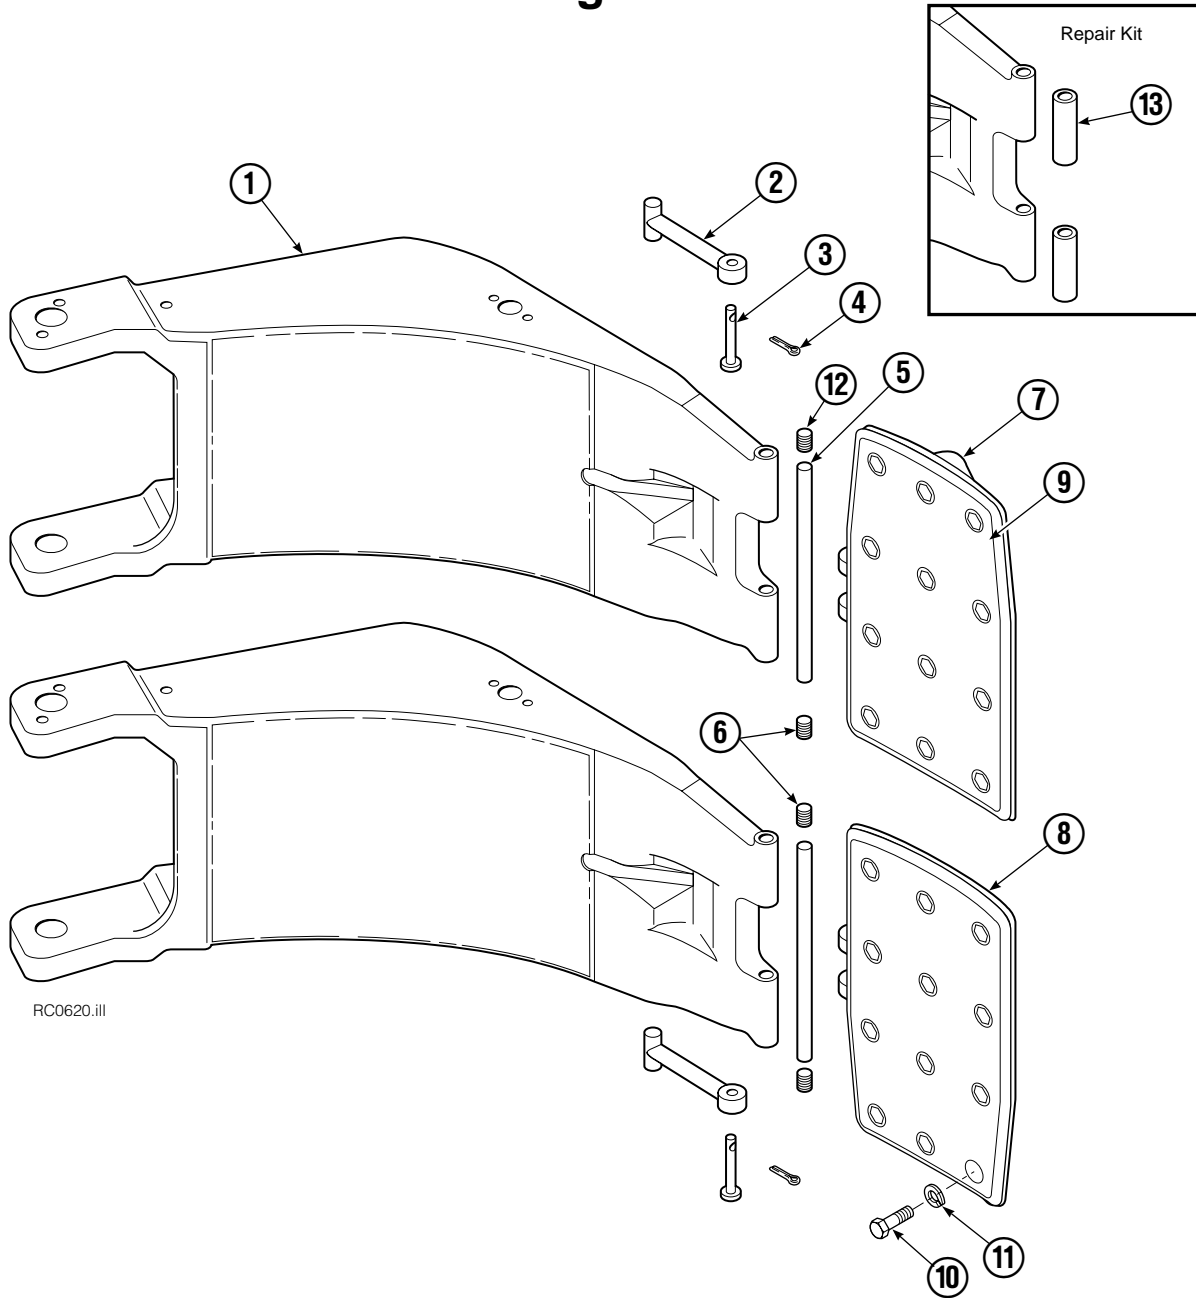

▲ See Revolving Connection page for parts breakdown.

Revolving Connection

45F/60F							
REF	QTY	PART NO.	DESCRIPTION	REF	QTY	PART NO.	DESCRIPTION
		227909	Revolving Connection	9	2	768796	Capscrew, M8 x 35 ◆
1	1	227910	Body	10	10	604511	Fitting, 6-6
2	3	214649	Seal ◆	11	1	227331	Sequence Valve
3	1	227912	Shaft	12	1	227318	Quad Ring ◆
4	1	7341	Retaining Ring ◆	13	1	227320	Spool
5	1	222673	End Block	14	1	220865	Shuttle Check
6	1	3138	Retaining Ring ◆	15	1	609234	Fitting
7	2	564448	O-ring ◆	16	1	663694	Fitting
8	1	227330	Flow Divider Cartridge				

◆ Included in Service Kit 555227.

Ref: S-5306, S-5561

Long Arm Cylinder

REF	QTY	PART NO.	DESCRIPTION
		555153	Cylinder Assembly
1	1	674840	Bearing
2	1	560997	Nut
◆3	1	660767	Bearing
◆4	1	662460	Seal
◆5	2	638293	Back-Up Ring
6	2	604511	Fitting, 6-6
7	1	556852	Fitting, 4
8	1	557212	Check Valve
◆9	1	2797	O-Ring
◆10	1	615140	Back-Up Ring
◆11	1	554598	Seal
◆12	1	564930	Wiper
13	1	555220	Rod
14	1	555207	Retainer
15	1	555226	Piston
◆16	1	2722	O-Ring
17	1	555219	Shell
18	1	667516	Check Valve Service Kit
19	1	-	Spacer
20	2	674840	Bearing
21	1	672909	Seal Loader
		555227	Service Kit

◆ Included in Service Kit 555227.

Ref: S-5305, S-5559

Long Arm

RC0620.iii

45F			
REF	QTY	PART NO.	DESCRIPTION
		6011145	Contact Pad Group ▲
1	1	674816	Arm
2	2	674700	Link
3	2	674256	Clevis Pin
4	2	6525	Cotter Pin
5	2	370156	Pin
6	2	689900	Plug
7	1	6011073	Contact Pad
8	1	6011074	Contact Pad
9	2	6011141	Rubber Pad
10	24	201263	Capscrew
11	24	6287	Lockwasher
12	2	689900	Plug
13	1	674928	Arm Tip Repair Kit