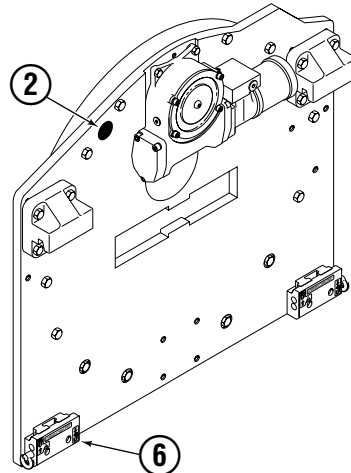

Internet: www.cascorp.com

Safety Decals

RC0636.iii

Roll Clamp Safety Decals			
REF	QTY	PART NO.	DESCRIPTION
1	6	665595	No Hand Hold Decal
2	3	660269	Short Arm Rotation Position Decal
3	4	656038	Caution Decal
4	4	679150	No Step Decal
5	4	665677	Trapped Pressure Decal
6	1	679059	Quick-Change Hook Decal

Frame Group

RC0084.iii

45F			
REF	QTY	PART NO.	DESCRIPTION
		682189	Frame Group
1	1	670931	Seal
2	1	682433	Faceplate
3	1	680679	Baseplate
4	8	674843	Bushing
5	1	672828	Bearing Assembly ▲
6	9	643539	Capscrew, 1/2 NC x 1.75
7	7	643538	Capscrew, 1/2 NC x 1.50
8	1	675628	Drive Group ●
9	1	605761	Fitting, 8-8
10	1	601250	Fitting, 8-8
11	1	601377	Fitting, 8-8
12	4	661742	Capscrew, 1/2 NC x 1.25
13	4	6290	Lockwasher
14	1	6605	Plug
15	16	4505	Capscrew ▲
16	1	7401	Grease Fitting