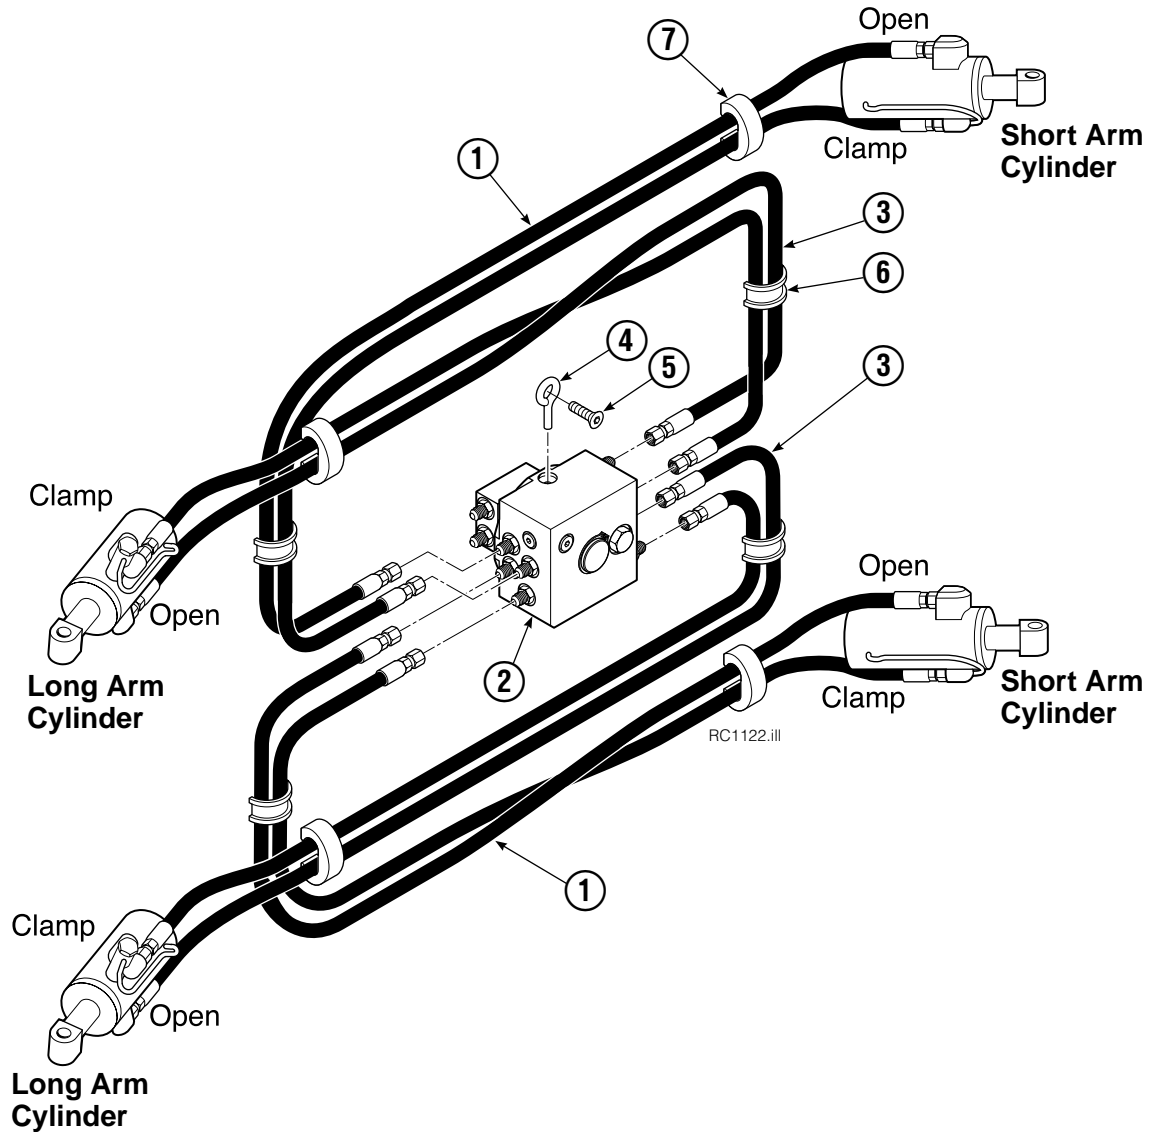

Check Valve

REF	QTY	PART NO.	DESCRIPTION
		670549	Check Valve Assembly
1	2	609453	Fitting, 10
2	2	670552	Spring
3	2	670551	Guide
4	2	7020	Ball
5	2	602580	Fitting, 8
6	2	673989	Spring
7	1	670550	Body
8	1	670553	Spool

Common Components Group

RC0125.III

45F			
REF	QTY	PART NO.	DESCRIPTION
		680634	Common Components Group
1	26	674837	Shim
2	24	4466	Capscrew, 3/8 NC x .50
3	8	674827	Retainer
4	8	680639	Pin
5	12	673385	Drive Pin
6	4	206589	Retainer
7	4	674835	Pin
8	20	660200	Shim
9	4	681669	Spacer

Reference: SK-4962, SK-4963.

Hosing Group

45F			
REF	QTY	PART NO.	DESCRIPTION
		228073	Hosing Group
1	4	680115	Hose, 43.75 in.
2	1	227909	Revolving Connection ▲
3	4	680115	Hose, 43.75 in.
4	2	227962	Eye Pin
5	2	4751	Capscrew, M10 x 25
6	4	680113	Insert
7	4	673416	Segment

▲ See Revolving Connection page for parts breakdown.

Revolving Connection

45F/60F							
REF	QTY	PART NO.	DESCRIPTION	REF	QTY	PART NO.	DESCRIPTION
		227909	Revolving Connection	9	2	768796	Capscrew, M8 x 35 ◆
1	1	227910	Body	10	10	604511	Fitting, 6-6
2	3	214649	Seal ◆	11	1	227331	Sequence Valve
3	1	227912	Shaft	12	1	227318	Quad Ring ◆
4	1	7341	Retaining Ring ◆	13	1	227320	Spool
5	1	222673	End Block	14	1	220865	Shuttle Check
6	1	3138	Retaining Ring ◆	15	1	609234	Fitting
7	2	564448	O-ring ◆	16	1	663694	Fitting
8	1	227330	Flow Divider Cartridge				