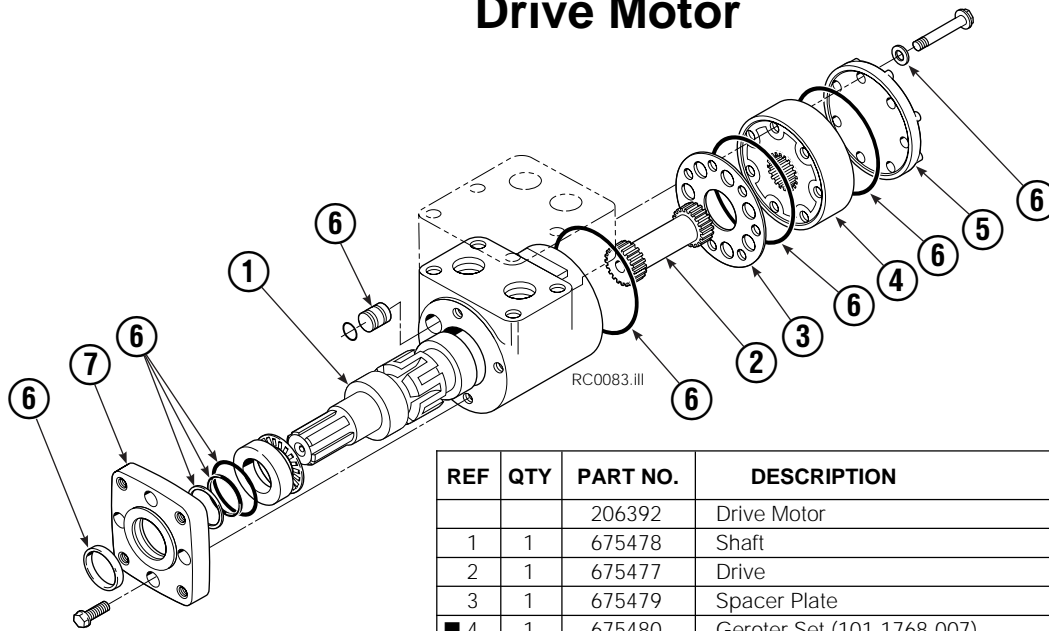

Drive Motor

REF	QTY	PART NO.	DESCRIPTION
		206392	Drive Motor
1	1	675478	Shaft
2	1	675477	Drive
3	1	675479	Spacer Plate
■ 4	1	675480	Gerotor Set (101-1768-007)
■ 4	1	685075	Gerotor Set (101-1768-009)
5	1	675482	End Cap
● 6	1	206405	Service Kit
■ 7	1	685089	Flange (101-1768-007)
■ 7	1	685090	Flange (101-1768-009)

Cascade provides service replacement parts for the listed parts only. Due to cost, if others parts need replacement, the complete drive motor should be replaced.

- See Nameplate under valve for correct part number of Gerotor Set and Flange.
- Compatible with water glycol based hydraulic fluids.