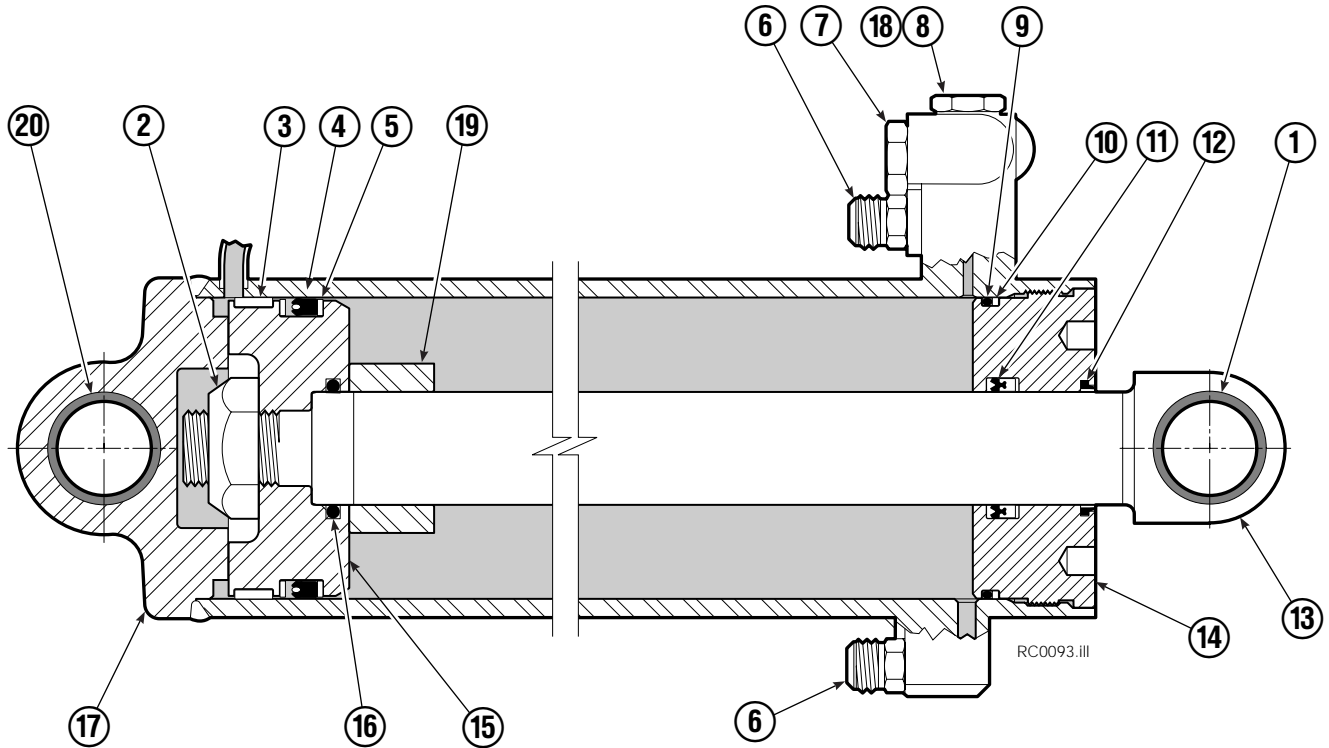

Long Arm Cylinder

REF	QTY	PART NO.	DESCRIPTION
		555153	Cylinder Assembly
1	1	674840	Bearing
2	1	560997	Nut
◆3	1	660767	Bearing
◆4	1	662460	Seal
◆5	2	638293	Back-Up Ring
6	2	604511	Fitting, 6-6
7	1	556852	Fitting, 4
8	1	557212	Check Valve
◆9	1	2797	O-Ring
◆10	1	615140	Back-Up Ring
◆11	1	554598	Seal
◆12	1	564930	Wiper
13	1	555220	Rod
14	1	555207	Retainer
15	1	555226	Piston
◆16	1	2722	O-Ring
17	1	555219	Shell
18	1	667516	Check Valve Service Kit
19	1	-	Spacer
20	2	674840	Bearing
21	1	672909	Seal Loader
		555227	Service Kit

◆ Included in Service Kit 555227.

Ref: S-5305, S-5559