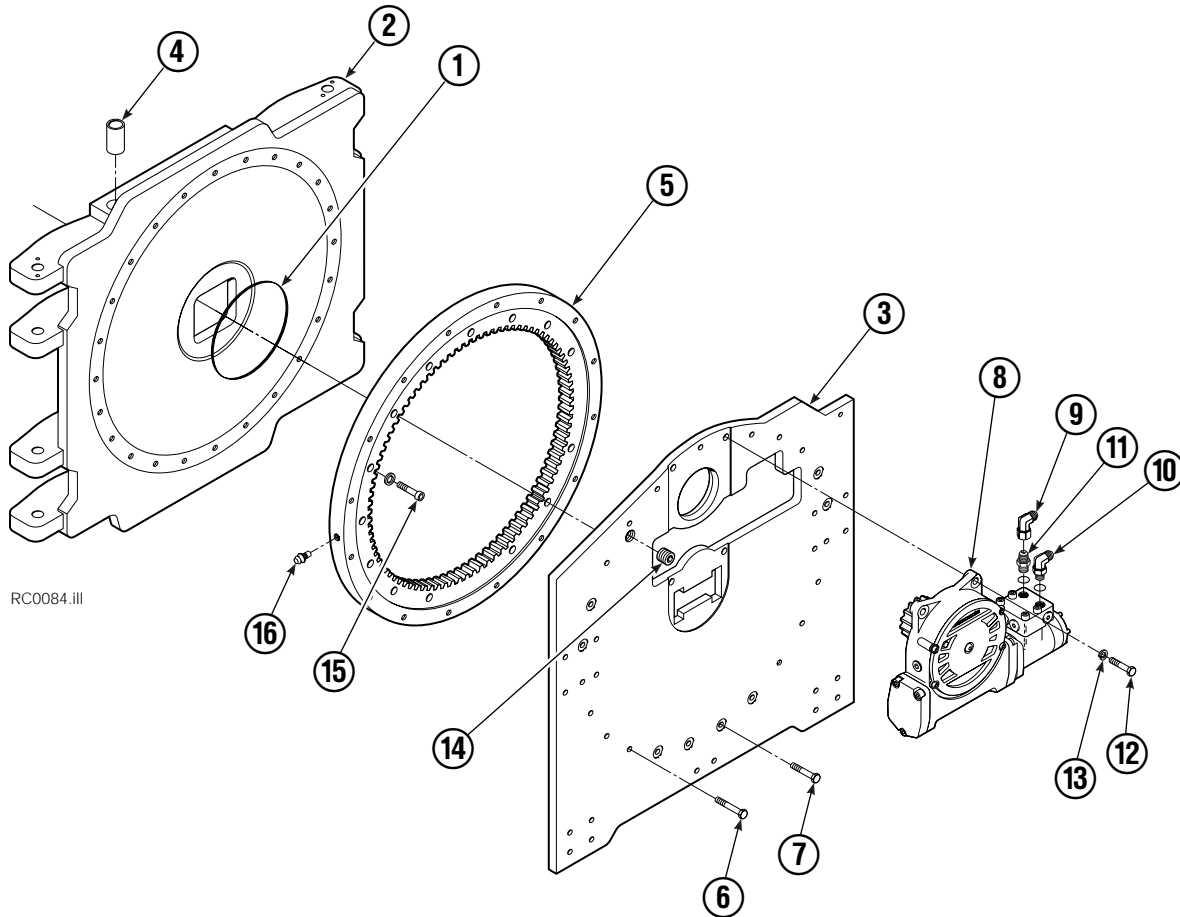

Internet: www.cascorp.com

Safety Decals

RC0636.iii

Roll Clamp Safety Decals			
REF	QTY	PART NO.	DESCRIPTION
1	6	665595	No Hand Hold Decal
2	3	660269	Short Arm Rotation Position Decal
3	4	656038	Caution Decal
4	4	679150	No Step Decal
5	4	665677	Trapped Pressure Decal
6	1	679059	Quick-Change Hook Decal

Frame Group

RC0084.iii

45F			
REF	QTY	PART NO.	DESCRIPTION
		682189	Frame Group
1	1	670931	Seal
2	1	682433	Faceplate
3	1	680679	Baseplate
4	8	674843	Bushing
5	1	672828	Bearing Assembly ▲
6	9	643539	Capscrew, 1/2 NC x 1.75
7	7	643538	Capscrew, 1/2 NC x 1.50
8	1	675628	Drive Group ●
9	1	605761	Fitting, 8-8
10	1	601250	Fitting, 8-8
11	1	601377	Fitting, 8-8
12	4	661742	Capscrew, 1/2 NC x 1.25
13	4	6290	Lockwasher
14	1	6605	Plug
15	16	4505	Capscrew ▲
16	1	7401	Grease Fitting