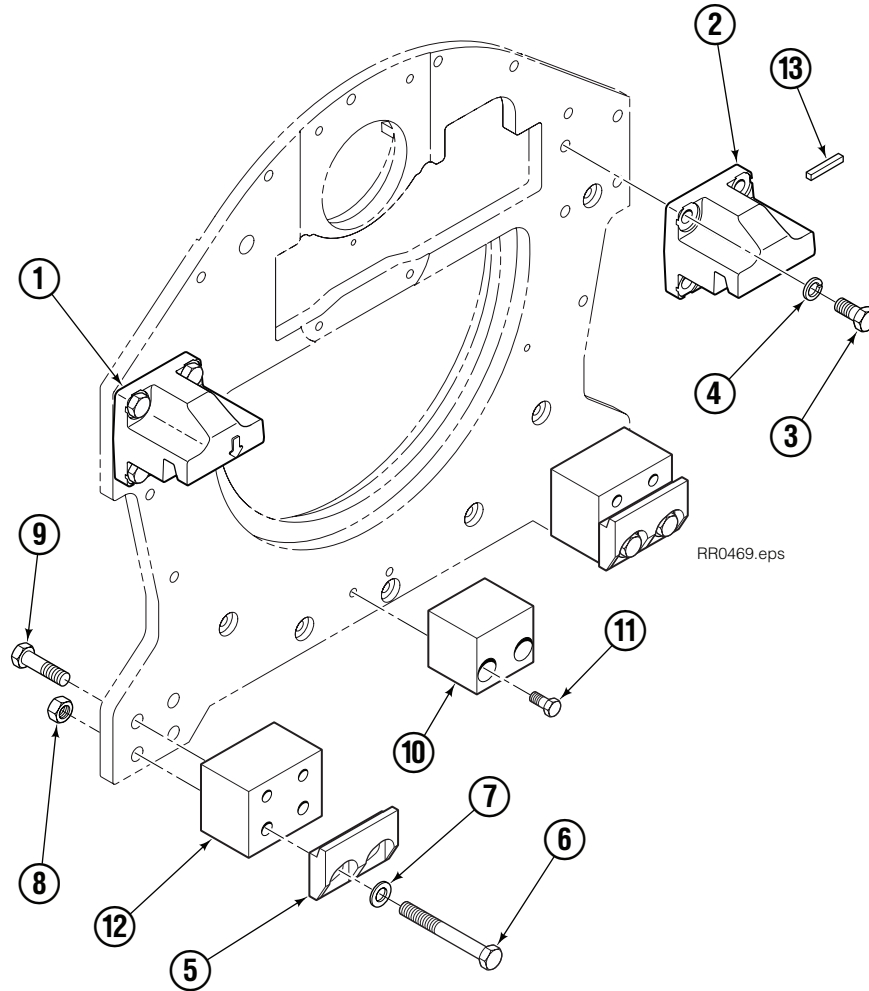

● Compatible with water glycol based hydraulic fluids.

Check Valve

REF	QTY	PART NO.	DESCRIPTION
		670549	Check Valve Assembly
1	2	609453	Fitting, 10
2	2	670552	Spring
3	2	670551	Guide
4	2	7020	Ball
5	2	602580	Fitting, 8
6	2	673989	Spring
7	1	670550	Body
8	1	670553	Spool

Fork Bar Group

55G			
REF	QTY	PART NO.	DESCRIPTION
		6052557	Fork Bar Group
1	1	6052220	Upper Bar
2	1	6052221	Lower Bar
3	16	769575	Capscrew, M16 x 40
4	16	678992	Lockwasher, M16
5	2	6052240	Keeper
6	4	680084	Capscrew, M12 x 25
7	4	683822	Lockwasher, M12

Fork Group

55G			
REF	QTY	PART NO.	DESCRIPTION
		6052637	Fork Assembly
1	1	6052632	Fork
2	1	7000209	Knob ◆
3	1	7000194	Pin ◆
4	1	7000210	Coiled Spring Pin ◆

◆ Included in Pin Kit 7000031.

Bolt-On Mounting Group