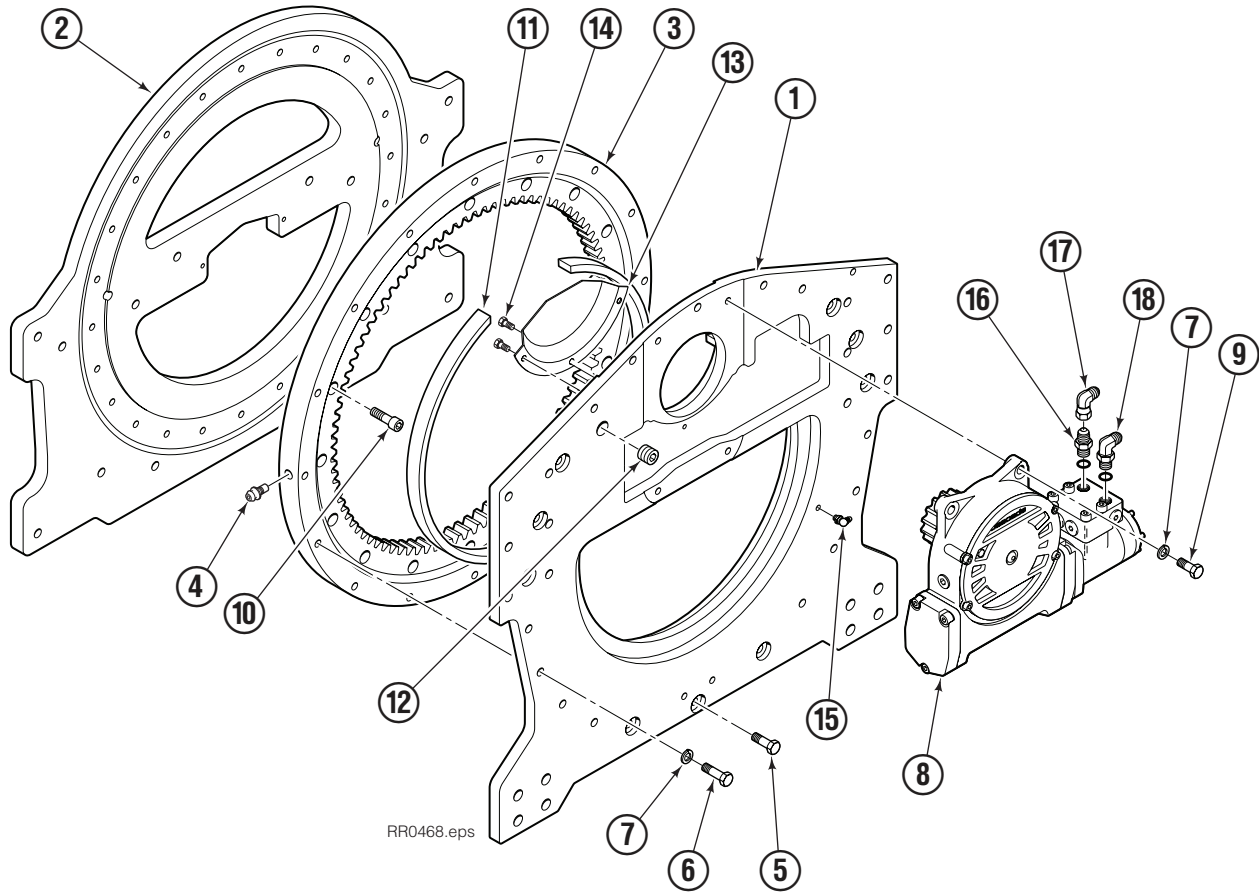

Internet: www.cascorp.com

Safety Decals

RR0026.eps

G Rotator			
REF	QTY	PART NO.	DESCRIPTION
1	1	679150	No Step Decal

Publications

G Rotator	
6073002	Installation Instructions
672714	Operator Guide
6073955	Service Manual
679929	Tool Catalog
673964	Literature Index Order Form

Rotator Group

55G			
REF	QTY	PART NO.	DESCRIPTION
		6052001	Rotator Group
1	1	6059682	Baseplate
2	1	6052006	Faceplate
3	1	213761	Bearing Assembly
4	1	7401	Grease Fitting
5	9	6057357	Capscrew, M12 x 45
6	13	213633	Capscrew, M12 x 50
7	17	683822	Lockwasher, M12
8	1	368073	Drive Group ◆
9	4	763021	Capscrew, M12 x 30
10	24	767596	Capscrew, M12 x 40
11	1	6036248	Seal
12	1	6605	Plug
13	1	6036287	Cover Plate
14	3	767961	Capscrew, M8 x 16
15	1	7406	Grease Fitting
16	1	601377	Fitting, 8-8 ■
17	1	605761	Fitting, 8-8 ■
18	1	601250	Fitting, 8-8 ■

REF	QTY	PART NO.	DESCRIPTION
		206406	Drive Motor
1	1	675478	Shaft
2	1	675477	Drive
3	1	675479	Spacer Plate
4	1	675480	■ Gerotor Set (101-1768-007)
4	1	685074	■ Gerotor Set (101-1768-009)
5	1	675482	End Cap
6	1	206405	● Service Kit
7	1	685089	■ Flange (101-1768-007)
7	1	685090	■ Flange (101-1768-009)