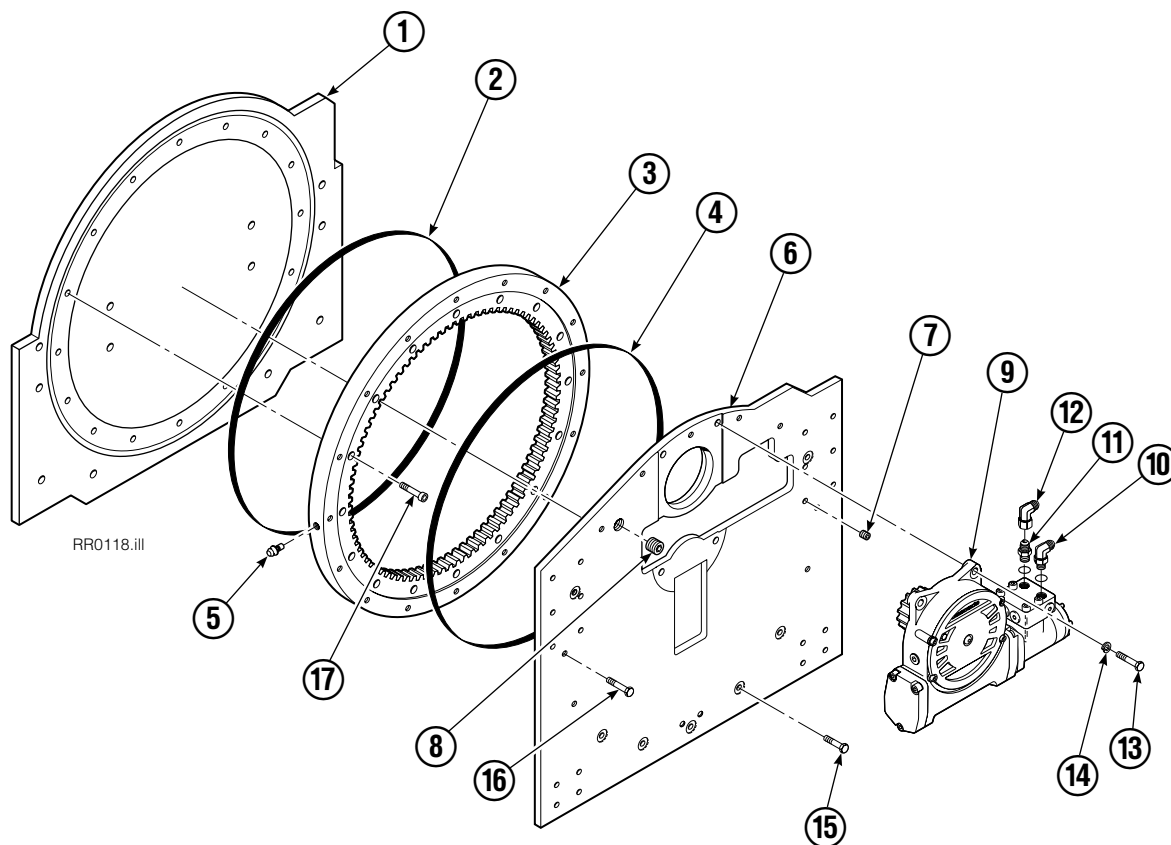

Internet: www.cascorp.com

Safety Decals

REF	QTY	PART NO.	DESCRIPTION
1	1	679150	No Step Decal

Publications

GA0006.eps

PART NO.	DESCRIPTION
672946	Service Manual
672714	Operators Guide
668987	Installation Instructions
679929	Tool Catalog
673964	Literature Index Order Form

Rotator Group

40D			
REF	QTY	PART NO.	DESCRIPTION
		204146	Rotator Group
1	1	204148	Faceplate
2	1	670513	Seal
3	1	672828	Bearing Assembly
4	1	670514	Seal
5	1	7401	Grease Fitting
6	1	681820	Baseplate
7	4	631385	Plug
8	1	6605	Plug
9	1	795491	Drive Group ▲
10	1	601250	Fitting, 8-8
11	1	601377	Fitting, 8-8
12	1	605761	Fitting, 8-8
13	4	661742	Capscrew, .5 x 1.25
14	4	6290	Lockwasher, .5
15	7	643538	Capscrew, .5 x 1.50
16	9	643539	Capscrew, .5 x 1.75
17	16	4505	Capscrew, .5 x 1.25