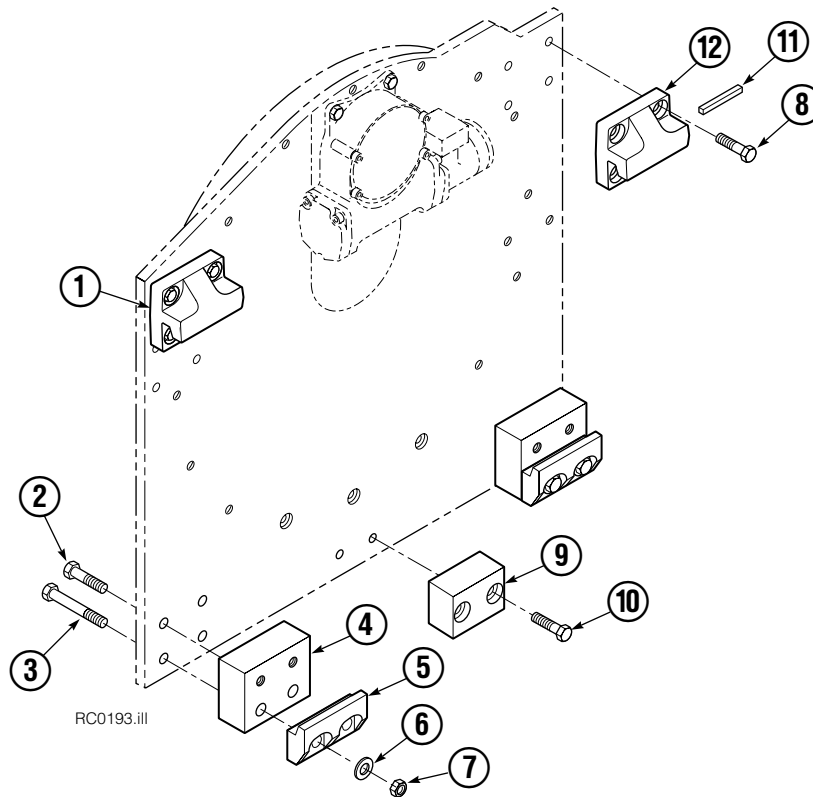

Bolt-On Mounting Group

Class II, 4°

REF	QTY	PART NO.	DESCRIPTION
		680629	Mounting Group
1	1	670523	Upper Hook – LH
2	4	3708	Capscrew, 5/8 NC x 1.25
3	4	640299	Capscrew, 5/8 NC x 2.75
4	2	676036	Spacer
5	2	675968	Lower Hook
6	4	667225	Washer
7	4	676281	Nut, 5/8 in. ID
8	8	667765	Capscrew, 5/8 NC x 1.50
9	1	680681	Center Spacer
10	2	680684	Capscrew, 1/2 NC x .75
11	1	669344	Stop Kit
12	1	670524	Upper Hook – RH