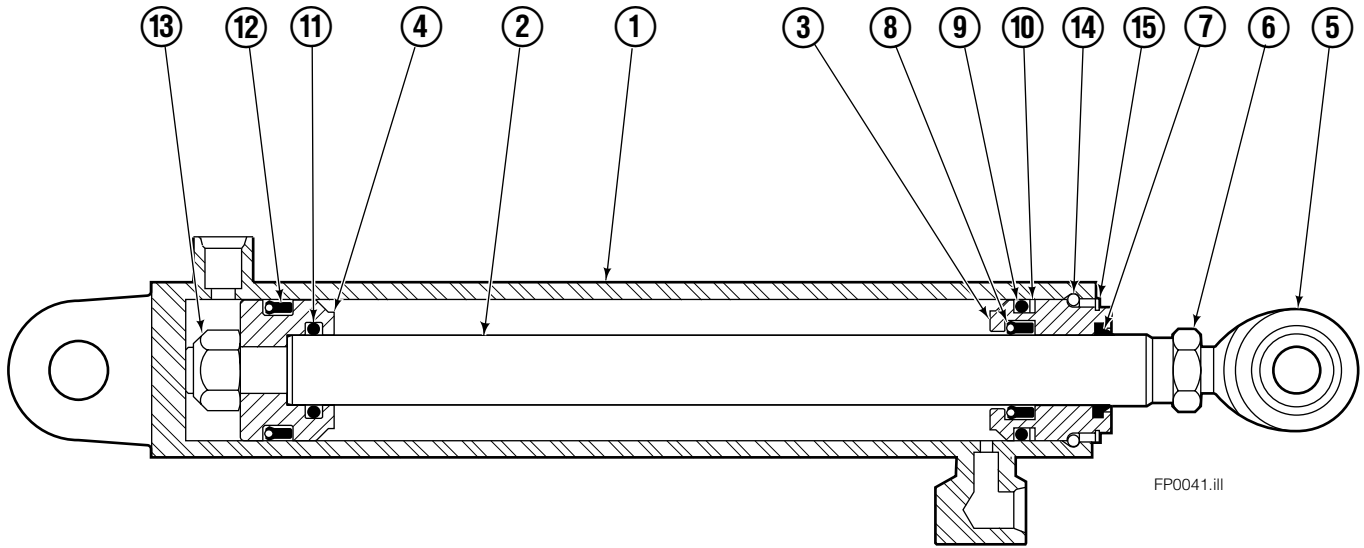

■ Included in Service Kit 553866.

Hydraulic/Fork Group

Reference:
BC-106
SK-6042

100F

REF	QTY	PART NO.	DESCRIPTION	REF	QTY	PART NO.	DESCRIPTION
		●209464	Hydraulic Group – 41 in. ■	13	2	763169	Capscrew
		□209502	Fork Group	14	2	680217	Lockwasher
◆1	1	209486	Cylinder Assembly L.H. – 41 in. ■	15	8	681370	Capscrew
▼2	1	209493	Cylinder Assembly R.H. – 41 in. ■	16	2	209308	Pin
3	1	209514	Hose – 41 in. ■	17	4	209306	Block
4	1	209521	Hose – 41 in. ■	18	2	209305	Grommet
5	1	209528	Hose	19	2	661675	Clevis Pin
6	1	209529	Hose – 41 in. ■	20	2	672726	Hairpin Cotter
7	2	209391	Fork Carrier	21	1	763022	Capscrew
8	2	209280	Lug	22	2	7403	Grease Fitting
9	4	209303	Bearing	23	1	681238	Lockwasher
10	4	768838	Capscrew	24	1	200008	Cable Tie
11	4	678992	Lockwasher	25	5	604511	Fitting, 6-6
12	2	206923	Eyebolt				

■ Carriage width.

◆ See L.H. Cylinder page for parts breakdown.

▼ See R.H. Cylinder for parts breakdown.

● Includes items 1 through 6.

□ Includes items 7 through 25.

Left Hand Cylinder

FP0041.iii

100F

REF	QTY	PART NO.	DESCRIPTION
		209486	Cylinder Assembly – 41 in. ■
1	1	564486	Shell – 41 in. ■
2	1	564493	Rod – 41 in. ■
3	1	564451	Retainer
4	1	562056	Piston
5	1	564452	Rod End
6	1	572Nut	
7	1	564408	● Rod Wiper
8	1	564406	● Rod Seal
9	1	562127	● O-Ring
10	1	563388	● Back-up Ring
11	1	563278	● O-Ring
12	1	564141	● Piston Seal
13	1	678019	Piston Nut
14	1	562942	Retaining Ring
15	1	562951	Snap Ring
		564453	Service Kit