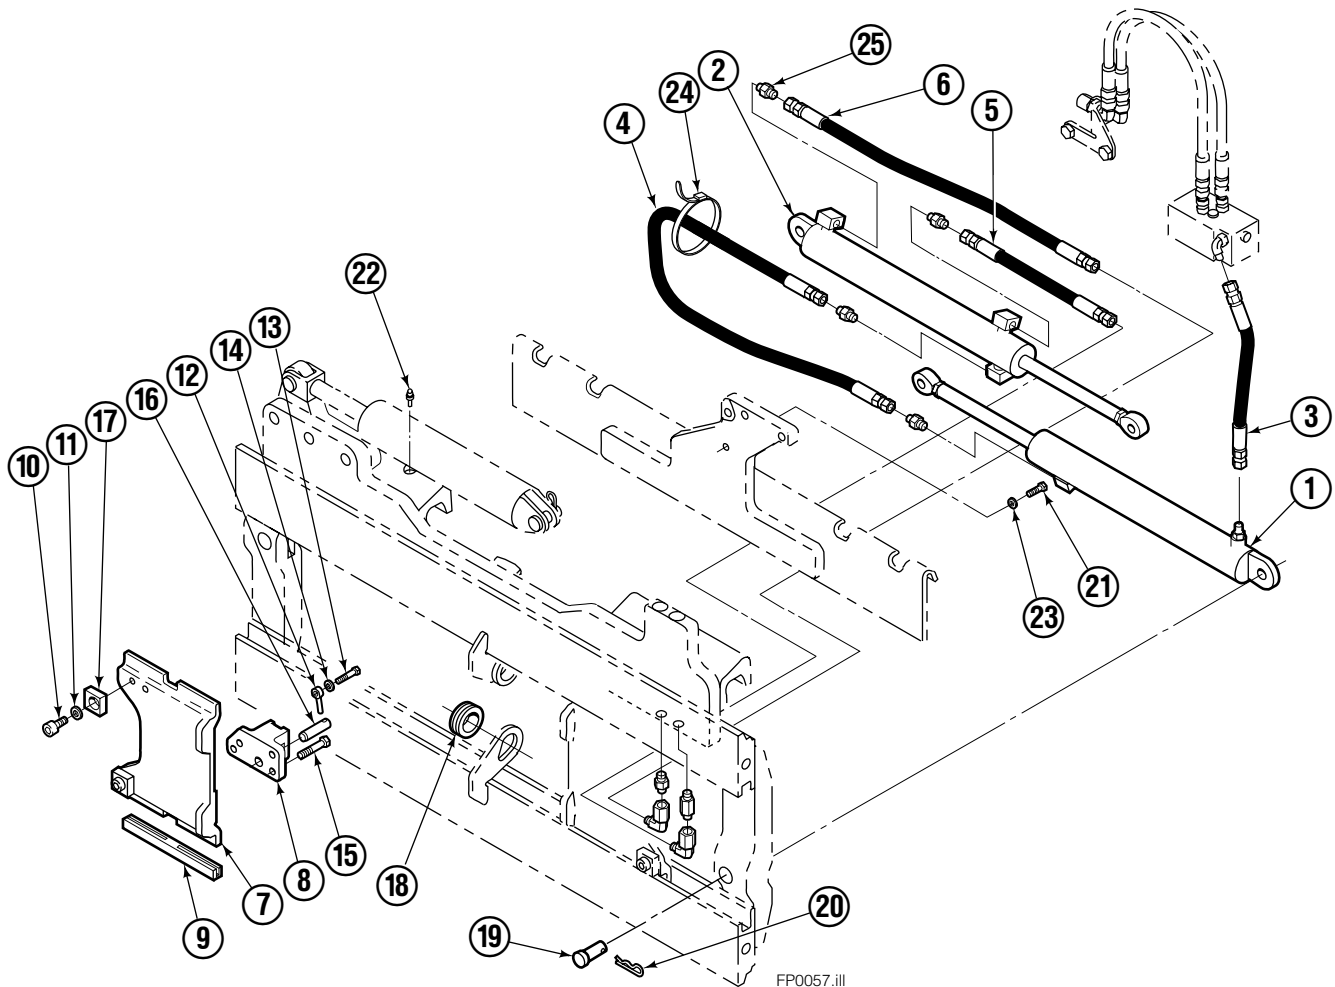

Safety Decals

FP0033.eps

Mounting Group Sideshifting

Reference:
BC-106
SK-6042
2S-4096

100F							
REF	QTY	PART NO.	DESCRIPTION	REF	QTY	PART NO.	DESCRIPTION
		209450●	Sideshifting Mounting-41" ■	9	2	204186	Lower Hook
1	1	209384	Frame-41" ■	10	4	766154	Capscrew, M16x2,0x40-8.8
2	1	209393	Anchor Bracket-41" ■	11	4	667225	Washer
3	2	601676	Fitting, 6-6	12	4	678990	Nut
4	2	209542	Key, M10x8x63	13	1	209309	Lug
5	2	678528	Clevis Pin	14	2	208350	Lower Bearing
6	2	672726	Hairpin Cotter	15	2	672018	Upper Bearing
◆7	1	676649	Cylinder Assembly	16	3	752907	Capscrew, M20x50 Lg-8.8
8	1	675550	Washer (orifice .085)				

- Carriage width.
- Includes items 2 through 16.
- ◆ See Cylinder page for parts breakdown.

Sideshift Cylinder

FP0029.ill

REF	QTY	PART NO.	DESCRIPTION
		676649	Cylinder Assembly
1	1	553717	Nut
■ 2	1	662456	Seal
3	1	553527	Piston
■ 4	1	636852	Wiper
■ 5	1	649817	Back-up Ring
6	1	675550	Washer (orifice .085)
7	1	676776	Shell
8	1	553530	Rod
■ 9	1	2789	O-Ring
■ 10	1	615132	Back-up Ring
11	1	553528	Retainer
12	1	553688	Retaining Ring
13	1	7211	Snap Ring
■ 14	1	662447	Seal
		553866	Service Kit

■ Included in Service Kit 553866.

Hydraulic/Fork Group

Reference:
BC-106
SK-6042

100F

REF	QTY	PART NO.	DESCRIPTION	REF	QTY	PART NO.	DESCRIPTION
		●209464	Hydraulic Group – 41 in. ■	13	2	763169	Capscrew
		□209502	Fork Group	14	2	680217	Lockwasher
◆1	1	209486	Cylinder Assembly L.H. – 41 in. ■	15	8	681370	Capscrew
▼2	1	209493	Cylinder Assembly R.H. – 41 in. ■	16	2	209308	Pin
3	1	209514	Hose – 41 in. ■	17	4	209306	Block
4	1	209521	Hose – 41 in. ■	18	2	209305	Grommet
5	1	209528	Hose	19	2	661675	Clevis Pin
6	1	209529	Hose – 41 in. ■	20	2	672726	Hairpin Cotter
7	2	209391	Fork Carrier	21	1	763022	Capscrew
8	2	209280	Lug	22	2	7403	Grease Fitting
9	4	209303	Bearing	23	1	681238	Lockwasher
10	4	768838	Capscrew	24	1	200008	Cable Tie
11	4	678992	Lockwasher	25	5	604511	Fitting, 6-6
12	2	206923	Eyebolt				