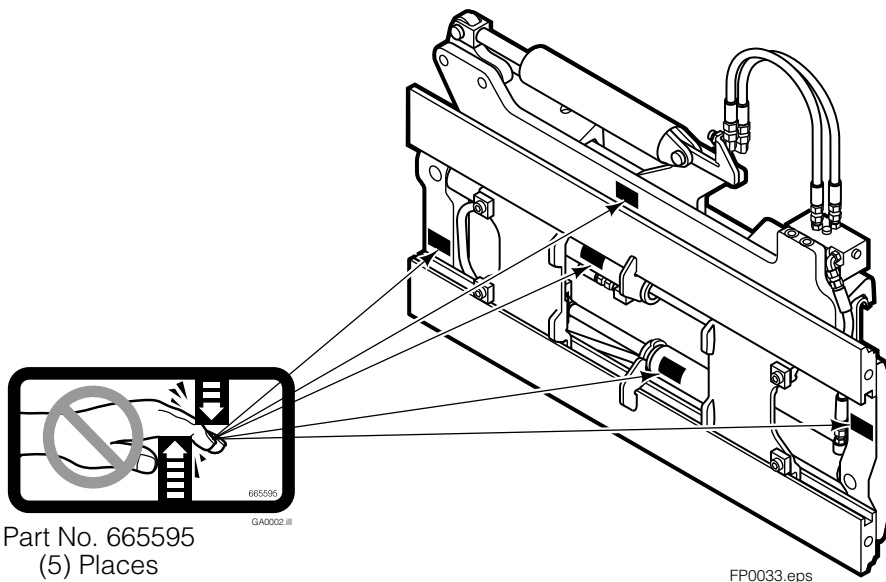

Safety Decals

FP0033.eps

Mounting Group Sideshifting

Reference:
BC-106
SK-6042
2S-4096

100F							
REF	QTY	PART NO.	DESCRIPTION	REF	QTY	PART NO.	DESCRIPTION
		209450●	Sideshifting Mounting-41" ■	9	2	204186	Lower Hook
1	1	209384	Frame-41" ■	10	4	766154	Capscrew, M16x2,0x40-8.8
2	1	209393	Anchor Bracket-41" ■	11	4	667225	Washer
3	2	601676	Fitting, 6-6	12	4	678990	Nut
4	2	209542	Key, M10x8x63	13	1	209309	Lug
5	2	678528	Clevis Pin	14	2	208350	Lower Bearing
6	2	672726	Hairpin Cotter	15	2	672018	Upper Bearing
◆7	1	676649	Cylinder Assembly	16	3	752907	Capscrew, M20x50 Lg-8.8
8	1	675550	Washer (orifice .085)				