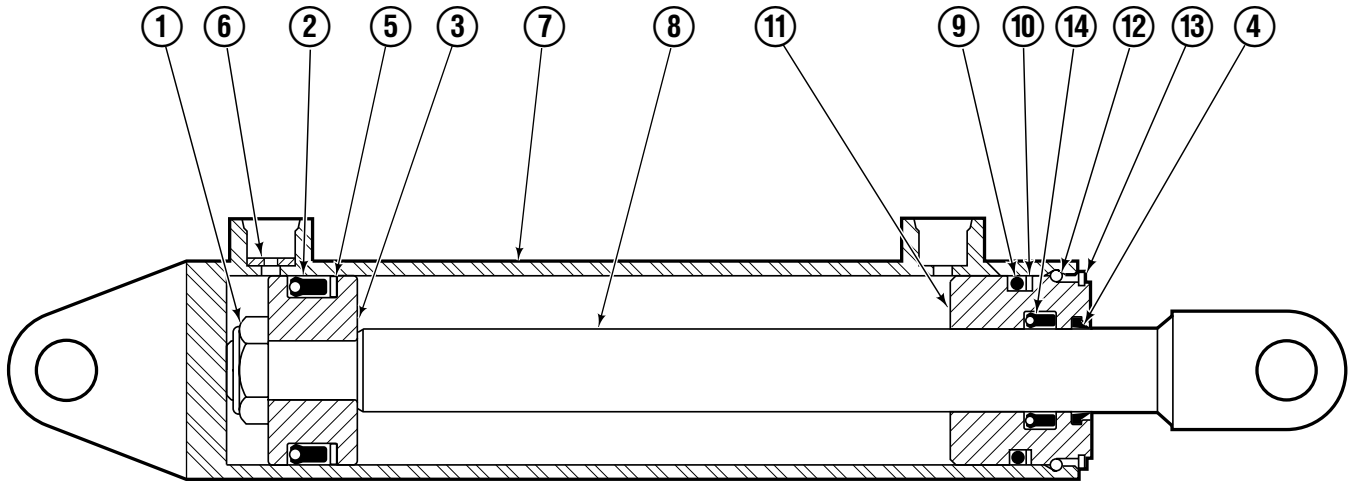

Safety Decals

FP0033.eps

Mounting Group Sideshifting

Reference:
BC-106
SK-6042
2S-4096

100F							
REF	QTY	PART NO.	DESCRIPTION	REF	QTY	PART NO.	DESCRIPTION
		209450●	Sideshifting Mounting-41" ■	9	2	204186	Lower Hook
1	1	209384	Frame-41" ■	10	4	766154	Capscrew, M16x2,0x40-8.8
2	1	209393	Anchor Bracket-41" ■	11	4	667225	Washer
3	2	601676	Fitting, 6-6	12	4	678990	Nut
4	2	209542	Key, M10x8x63	13	1	209309	Lug
5	2	678528	Clevis Pin	14	2	208350	Lower Bearing
6	2	672726	Hairpin Cotter	15	2	672018	Upper Bearing
◆7	1	676649	Cylinder Assembly	16	3	752907	Capscrew, M20x50 Lg-8.8
8	1	675550	Washer (orifice .085)				

- Carriage width.
- Includes items 2 through 16.
- ◆ See Cylinder page for parts breakdown.

Sideshift Cylinder

FP0029.ill

REF	QTY	PART NO.	DESCRIPTION
		676649	Cylinder Assembly
1	1	553717	Nut
■ 2	1	662456	Seal
3	1	553527	Piston
■ 4	1	636852	Wiper
■ 5	1	649817	Back-up Ring
6	1	675550	Washer (orifice .085)
7	1	676776	Shell
8	1	553530	Rod
■ 9	1	2789	O-Ring
■ 10	1	615132	Back-up Ring
11	1	553528	Retainer
12	1	553688	Retaining Ring
13	1	7211	Snap Ring
■ 14	1	662447	Seal
		553866	Service Kit