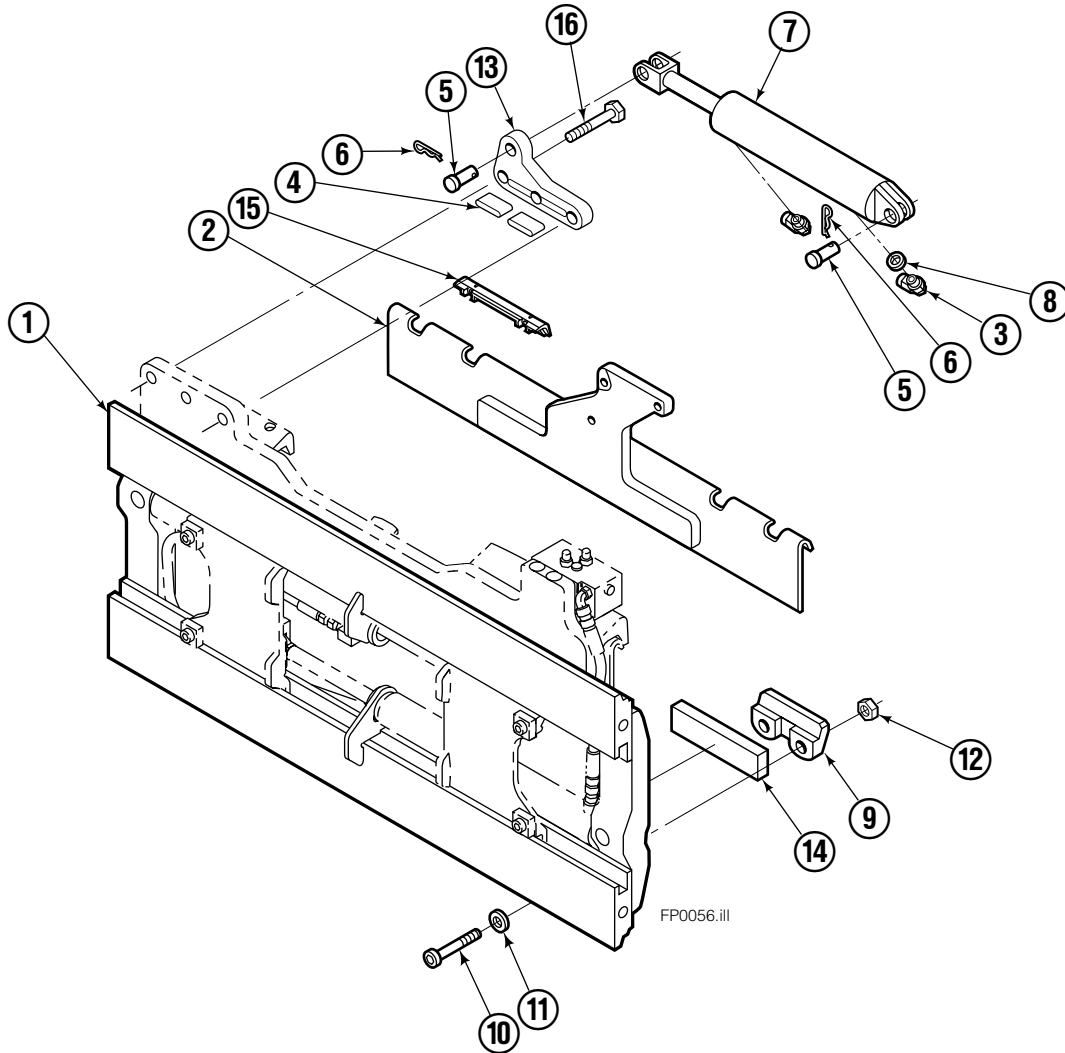

Safety Decals

FP0033.eps

Mounting Group Sideshifting

Reference:
BC-106
SK-6042
2S-4096

100F							
REF	QTY	PART NO.	DESCRIPTION	REF	QTY	PART NO.	DESCRIPTION
		209450●	Sideshifting Mounting-41" ■	9	2	204186	Lower Hook
1	1	209384	Frame-41" ■	10	4	766154	Capscrew, M16x2,0x40-8.8
2	1	209393	Anchor Bracket-41" ■	11	4	667225	Washer
3	2	601676	Fitting, 6-6	12	4	678990	Nut
4	2	209542	Key, M10x8x63	13	1	209309	Lug
5	2	678528	Clevis Pin	14	2	208350	Lower Bearing
6	2	672726	Hairpin Cotter	15	2	672018	Upper Bearing
◆7	1	676649	Cylinder Assembly	16	3	752907	Capscrew, M20x50 Lg-8.8
8	1	675550	Washer (orifice .085)				

- Carriage width.
- Includes items 2 through 16.
- ◆ See Cylinder page for parts breakdown.

Sideshift Cylinder

FP0029.ill

REF	QTY	PART NO.	DESCRIPTION
		676649	Cylinder Assembly
1	1	553717	Nut
■ 2	1	662456	Seal
3	1	553527	Piston
■ 4	1	636852	Wiper
■ 5	1	649817	Back-up Ring
6	1	675550	Washer (orifice .085)
7	1	676776	Shell
8	1	553530	Rod
■ 9	1	2789	O-Ring
■ 10	1	615132	Back-up Ring
11	1	553528	Retainer
12	1	553688	Retaining Ring
13	1	7211	Snap Ring
■ 14	1	662447	Seal
		553866	Service Kit

■ Included in Service Kit 553866.

Hydraulic/Fork Group

Reference:
BC-106
SK-6042

100F

REF	QTY	PART NO.	DESCRIPTION	REF	QTY	PART NO.	DESCRIPTION
		●209464	Hydraulic Group – 41 in. ■	13	2	763169	Capscrew
		□209502	Fork Group	14	2	680217	Lockwasher
◆1	1	209486	Cylinder Assembly L.H. – 41 in. ■	15	8	681370	Capscrew
▼2	1	209493	Cylinder Assembly R.H. – 41 in. ■	16	2	209308	Pin
3	1	209514	Hose – 41 in. ■	17	4	209306	Block
4	1	209521	Hose – 41 in. ■	18	2	209305	Grommet
5	1	209528	Hose	19	2	661675	Clevis Pin
6	1	209529	Hose – 41 in. ■	20	2	672726	Hairpin Cotter
7	2	209391	Fork Carrier	21	1	763022	Capscrew
8	2	209280	Lug	22	2	7403	Grease Fitting
9	4	209303	Bearing	23	1	681238	Lockwasher
10	4	768838	Capscrew	24	1	200008	Cable Tie
11	4	678992	Lockwasher	25	5	604511	Fitting, 6-6
12	2	206923	Eyebolt				