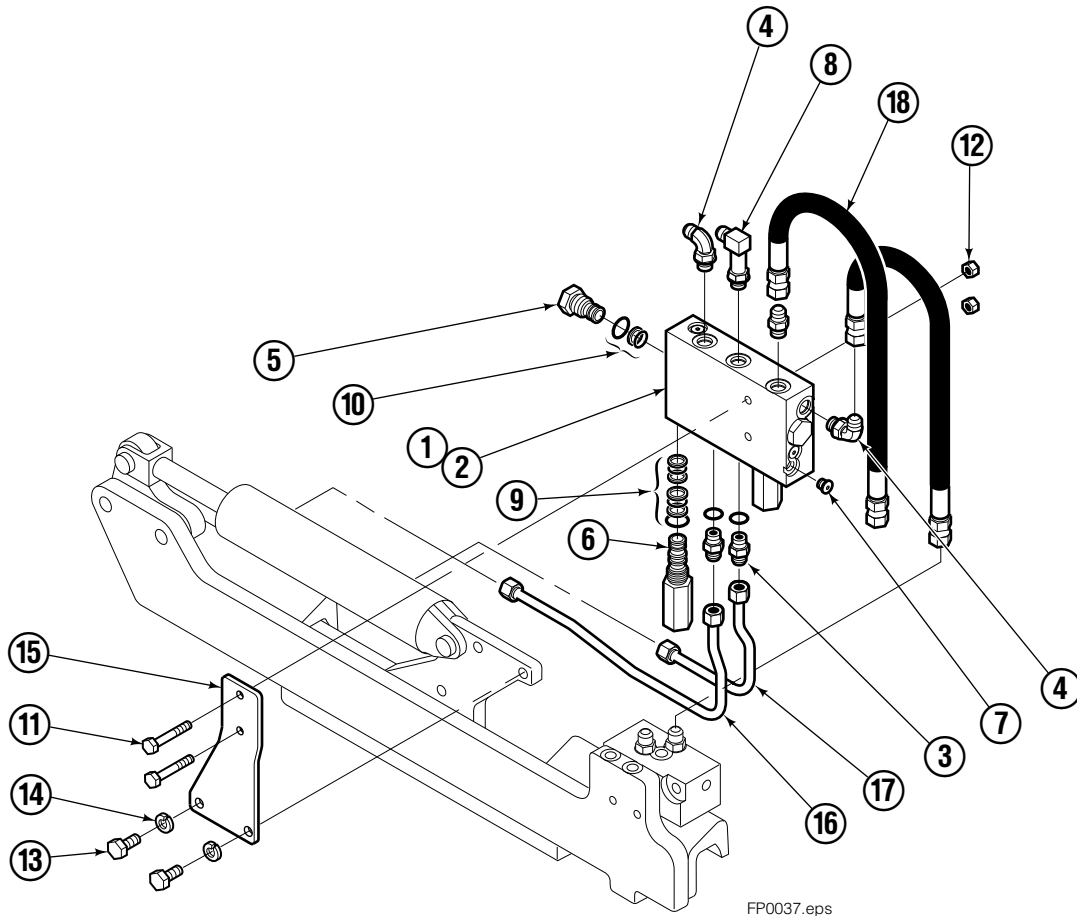

■ Carriage width.

● Included in Service Kit 564453.

Right Hand Cylinder

100F

REF	QTY	PART NO.	DESCRIPTION
		209493	Cylinder Assembly – 41 in. ■
1	1	564500	Shell – 41 in. ■
2	1	564493	Rod – 41 in. ■
3	1	564451	Retainer
4	1	562056	Piston
5	1	564452	Rod End
6	1	5721	Nut
7	1	564408	● Rod Wiper
8	1	564406	● Rod Seal
9	1	562127	● O-Ring
10	1	563388	● Back-up Ring
11	1	563278	● O-Ring
12	1	564141	● Piston Seal
13	1	678019	Piston Nut
14	1	562942	Retaining Ring
15	1	562951	Snap Ring
		564453	Service Kit

■ Carriage width.

● Included in Service Kit 564453.

Flow Divider Group

FP0035.iii

100F			
REF	QTY	PART NO.	DESCRIPTION
		209504	Flow Divider Group
1	1	209310	Valve ■
2	1	209311	Valve Body
3	1	201527	Cartridge-Combiner
4	2	663694	Fitting, 3
5	2	604511	Fitting, 6-6
6	1	601676	Fitting, 6-6
7	1	679992	Service Kit
8	3	685105	Capscrew
9	3	678993	Lockwasher
10	2	207300	O-Ring
11	1	604511	Fitting, 6-6
12	2	2680	Fitting, 6-6
13	2	604510	Fitting, 6
14	1	605743	Fitting, 6-6

■ Includes items 1 through 7.

Sequence Valve Group

FP0037.eps

100F

REF	QTY	PART NO.	DESCRIPTION
		209539	Sequence Valve Group
1	1	■207305	Sequence Valve
2	1	207306	Valve Body
3	3	604511	Fitting, 6-6
4	2	601676	Fitting, 6-6
5	2	205134	Cartridge-Check Valve
6	2	686503	Cartridge-Sequence Valve
7	5	663694	Fitting, 3
8	1	207304	Fitting, 6-6
9	2	679991	Service Kit
10	2	682170	Service Kit
11	2	768528	Capscrew, M8x1,25x55-8.8
12	2	786881	Lock Nut
13	2	681370	Capscrew, M10x1,5x20-8.8
14	2	681238	Lockwasher, M10
15	1	207308	Bracket
16	1	209540	Tube
17	1	209541	Tube
18	2	686472	Hose

■ Includes items 1 through 9.

Backrest

100F			
REF	QTY	PART NO.	DESCRIPTION
1	1	209472	Backrest-41x48 in. (1041x1219 mm) ■
2	4	684586	Lockwasher
3	4	200173	Capscrew

■ Width by Height.
Reference: S-4098

Do you have questions you need answered right now? Call your nearest Cascade Parts Department.