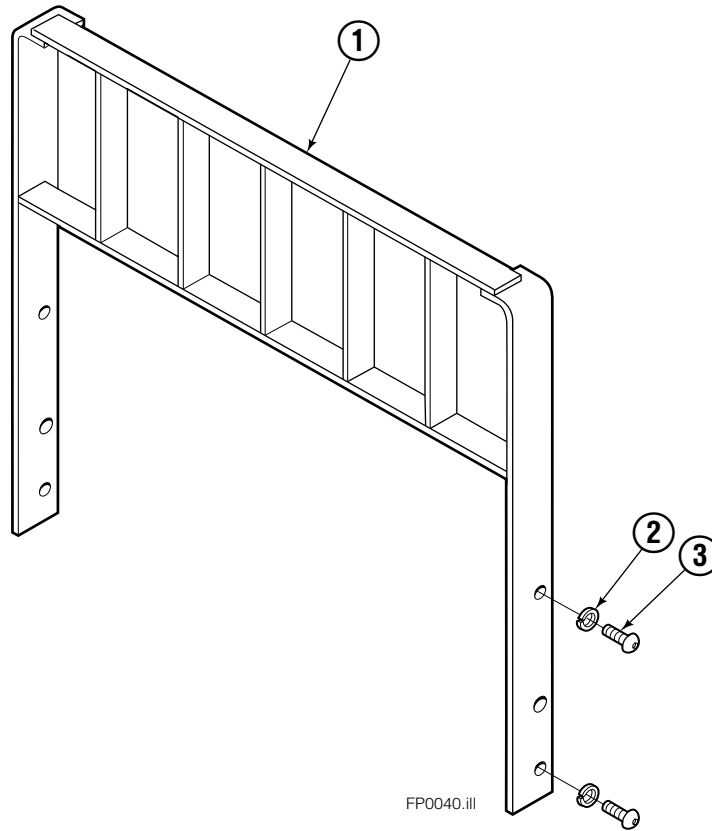

■ Includes items 1 through 9.

Backrest

100F			
REF	QTY	PART NO.	DESCRIPTION
1	1	209472	Backrest-41x48 in. (1041x1219 mm) ■
2	4	684586	Lockwasher
3	4	200173	Capscrew

■ Width by Height.
Reference: S-4098

Do you have questions you need answered right now? Call your nearest Cascade Parts Department.