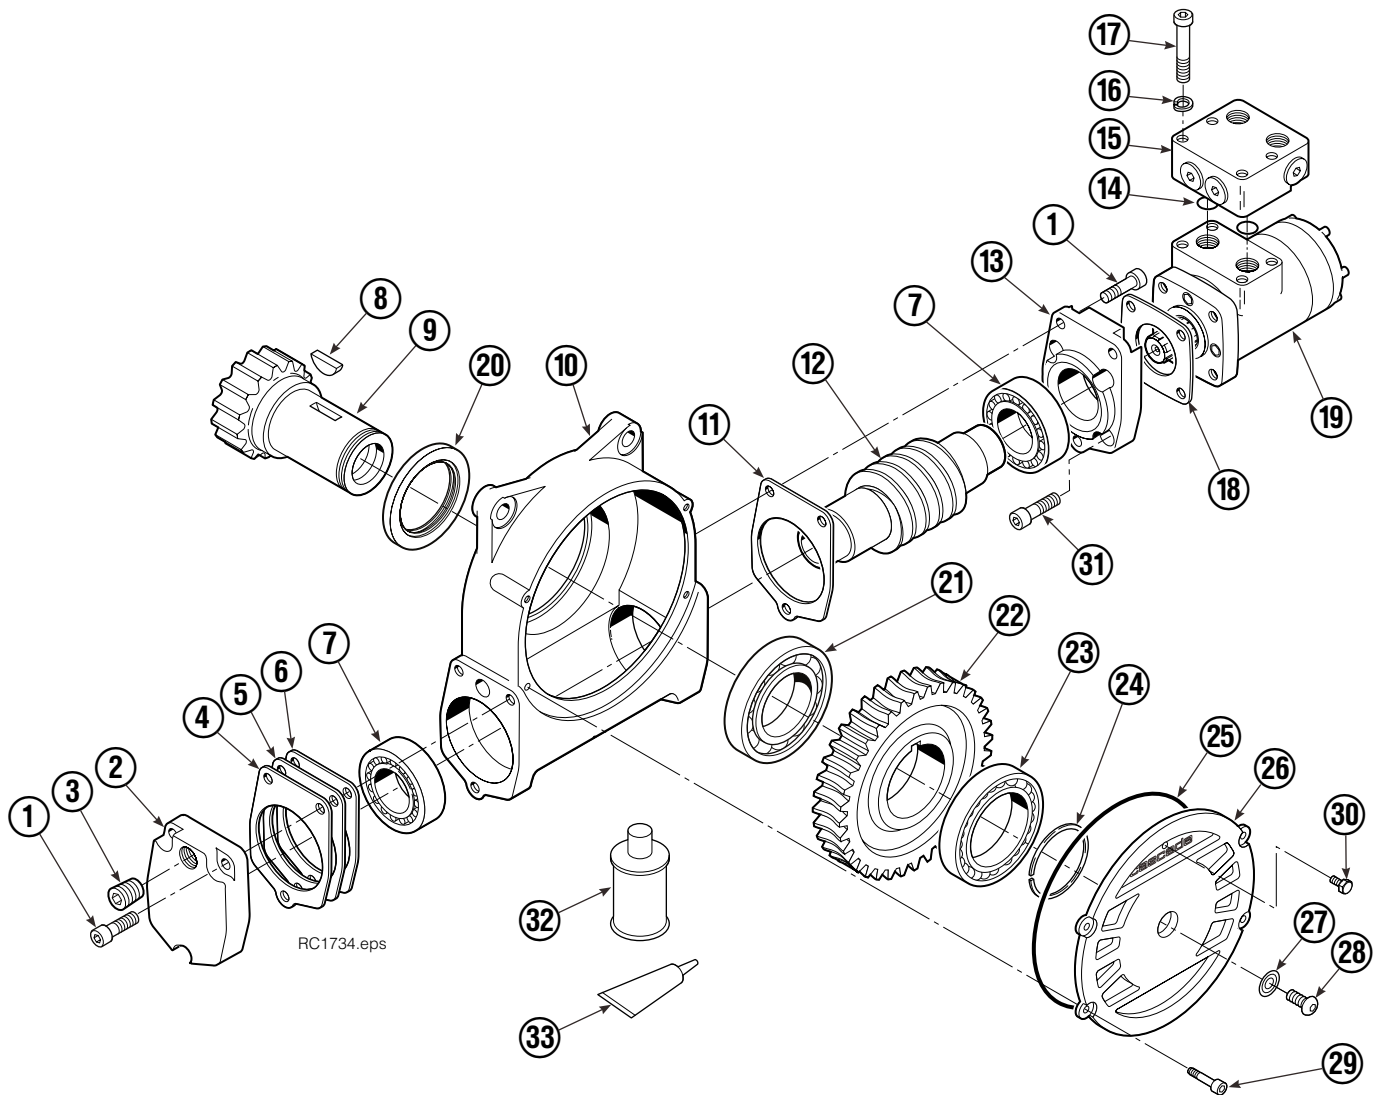

Drive Group

REF	QTY	PART NO.	DESCRIPTION	REF	QTY	PART NO.	DESCRIPTION
		795491	Drive Group with 2.8 C.I. Motor	18	1	670575	Gasket
1	6	769570	Capscrew, M12 x 25	19	1	206392	Drive Motor – 2.8 C.I. ▼
2	1	676855	Cover	20	1	3014870	Seal
3	1	604510	Fitting, 6	21	1	6033892	Bearing ■
4	●	670574	Shim – .010" (brown)	22	1	675609	Worm Gear
5	●	671757	Shim – .015" (pink)	23	1	670581	Bearing
6	●	671758	Shim – .020" (yellow)	24	1	7214	Snap Ring
7	2	670579	Bearing	25	1	643423	O-Ring
8	1	670582	Key	26	1	775552	Cover
9	1	670506	Pinion	27	1	783609	Seal
10	1	775551	Housing	28	1	783608	Capscrew, M12 x 16
11	1	686465	Gasket	29	4	200882	Capscrew, M8 x 20
12	1	675608	Worm	30	1	644010	Relief Fitting
13	1	775553	Adapter	31	4	4468	Capscrew, 3/8 NC x .75 GR8
14	2	2705	O-Ring	32	1	656300	Gear Box Lube – 48 oz.
15	1	670549	Check Valve ▲	33	1	668184	Sealant
16	4	6444	Lockwasher			670578	Shim Service Kit (items 4-6,11,25,33)
17	4	607059	Capscrew, 5/16 NC x 1.75 GR8			206394	Motor Kit-2.8 (items 11,14,18,19,33)

● Quantity as required.

▲ See Check Valve page for parts breakdown.

■ For service replacement use Bearing 670580.

▼ See Drive Motor page for parts breakdown.

Reference: Common Parts 795490, SKN-5527.