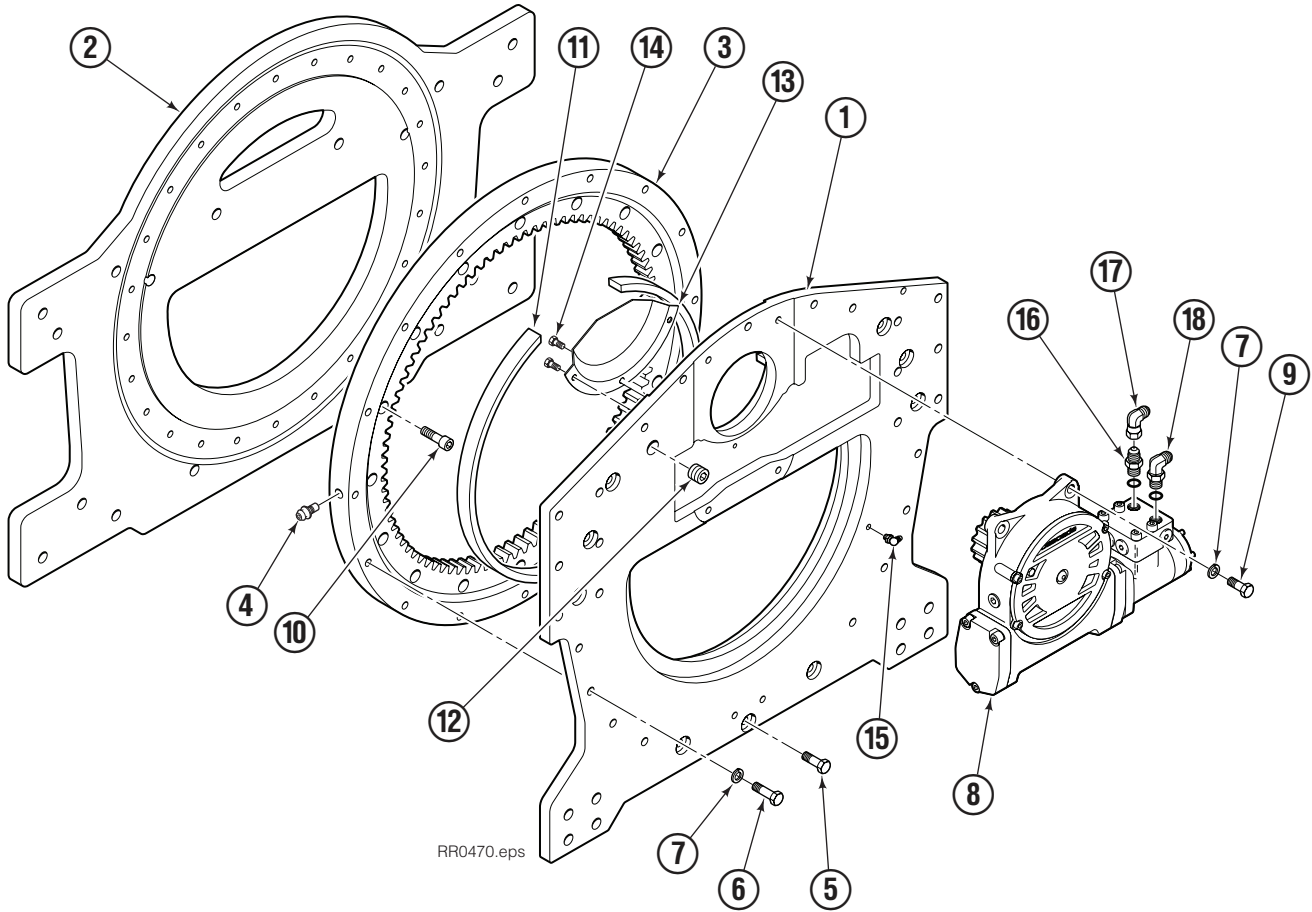

Internet: www.cascorp.com

Safety Decals

RR0026.eps

G Rotator			
REF	QTY	PART NO.	DESCRIPTION
1	1	679150	No Step Decal

Publications

G Rotator	
6073002	Installation Instructions
672714	Operator Guide
6073955	Service Manual
679929	Tool Catalog
673964	Literature Index Order Form

Rotator Group

RR0470.eps

65G			
REF	QTY	PART NO.	DESCRIPTION
		6051997	Rotator Group
1	1	6059682	Baseplate
2	1	6050786	Faceplate
3	1	213761	Bearing Assembly
4	1	7401	Grease Fitting
5	9	6057357	Capscrew, M12 x 45
6	13	213633	Capscrew, M12 x 55
7	17	683822	Lockwasher, M12
8	1	795491	Drive Group ♦
9	4	763021	Capscrew, M12 x 30
10	24	767596	Capscrew, M12 x 40
11	1	6036248	Seal
12	1	6605	Plug
13	1	6036287	Cover Plate
14	3	767961	Capscrew, M8 x 16
15	1	7406	Grease Fitting
16	1	601377	Fitting, 8-8 ■
17	1	605761	Fitting, 8-8 ■
18	1	601250	Fitting, 8-8 ■

REF	QTY	PART NO.	DESCRIPTION
		206392	Drive Motor
1	1	675478	Shaft
2	1	675477	Drive
3	1	675479	Spacer Plate
4	1	675480	■ Gerotor Set (101-1768-007)
4	1	685075	■ Gerotor Set (101-1768-009)
5	1	675482	End Cap
6	1	206405	● Service Kit
7	1	685089	■ Flange (101-1768-007)
7	1	685090	■ Flange (101-1768-009)