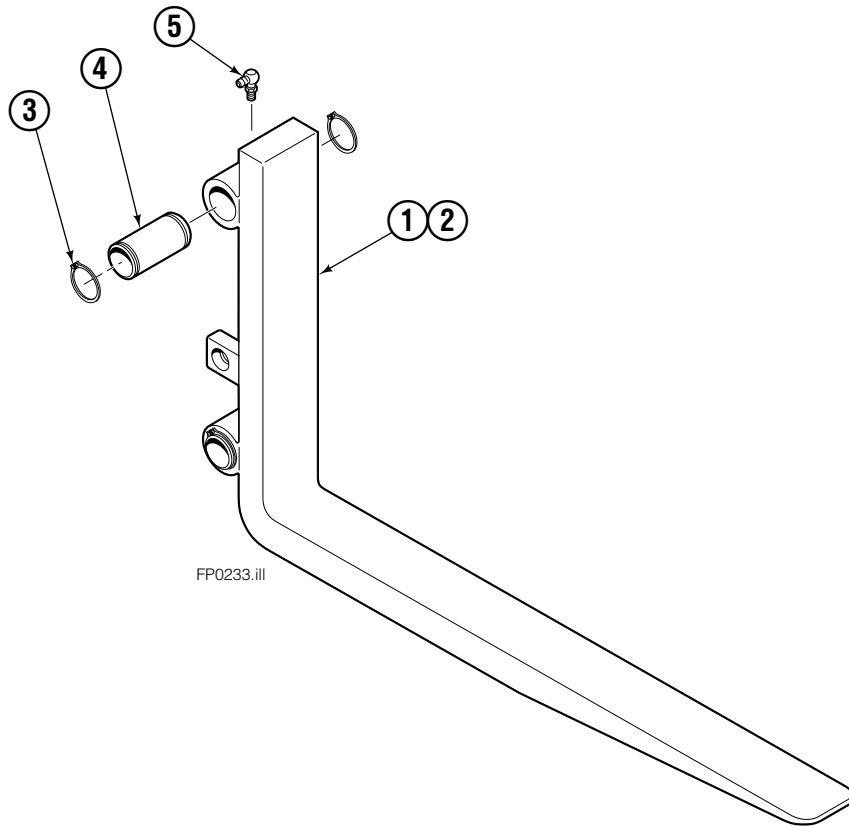

Fork Group

REF	QTY	PART NO.	DESCRIPTION
		3007498	Fork Group
1	1	392202	Fork – LH
2	1	392203	Fork – RH
3	8	7217	Retaining Ring
4	4	827203	Bushing
5	4	3000530	Grease Fitting

Reference: S-8653, S-8654.