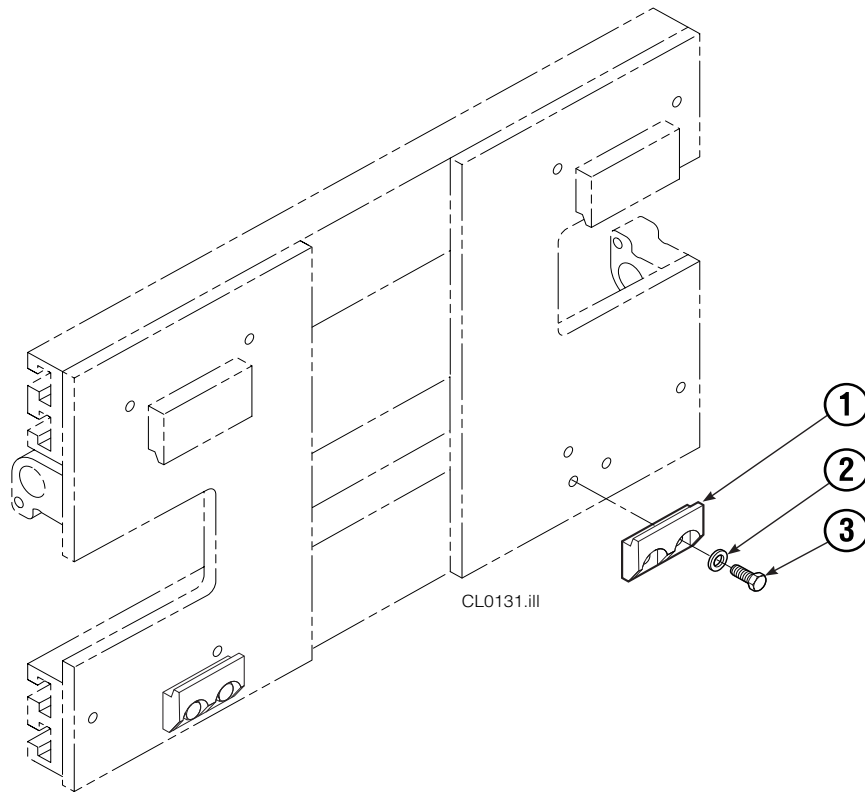

Mounting Group

100C Class III			
REF	QTY	PART NO	DESCRIPTION
		381524	Mounting Group
1	2	675969	Lower Hook
2	4	667225	Washer
3	4	667369	Capscrew, .625 NC x 1.25