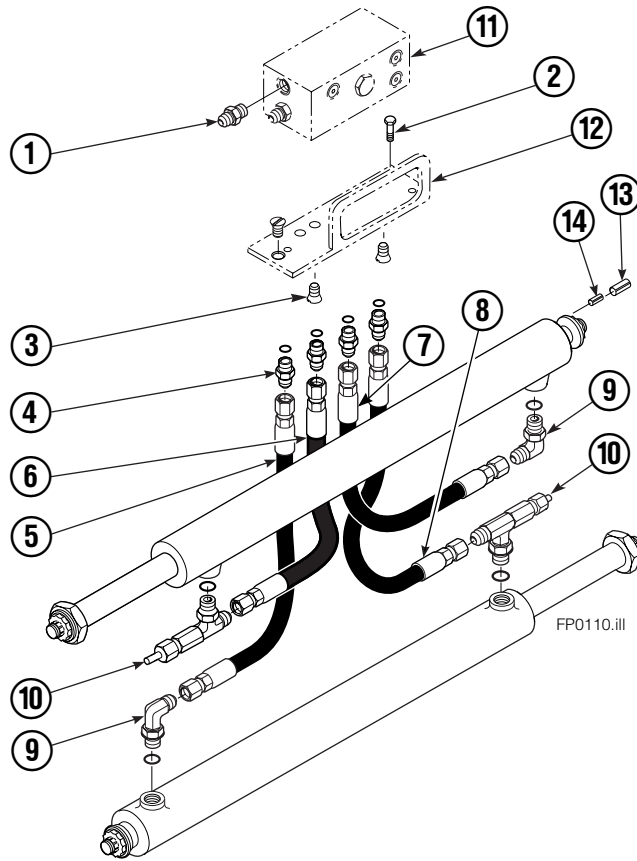

# Frame Group

FP0192.iii

REF	QTY	PART NO.	DESCRIPTION
		214712	Frame Group, 48 in. (items 1 & 2)
		214679	Retainer Group (items 3 & 4)
1	1	829125	Frame
2	2	829205	Shaft
3	4	826123	End Plates
4	8	4771	Capscrews

# Hydraulic Valve Group

REF	QTY	PART NO	DESCRIPTION
		381520	Hydraulic Valve Group ★
		384618	Hose Group ▲
1	1	601377	Fitting, 8-8
2	1	643524	Capscrew
3	3	4750	Capscrew, .375x.750
4	4	611288	Fitting, 6-8
5	1	681231	Hose
6	1	380315	Hose
7	1	380315	Hose
8	1	681231	Hose
9	2	601676	Fitting-90, 6-6
10	2	617487	Elbow Restrictor ●
11	1	668861	Valve Assembly ■
12	1	844137	Bracket
13	2	7961	Roll Pins
14	2	7882	Roll Pins

# Restrictor Fitting

REF	QTY	PART NO.	DESCRIPTION
		617487	Restrictor Assembly
1	1	617486	Tee
2	1	2698	O-Ring
3	1	11100	Setscrew
4	1	11099	Cap
5	1	5715	Jam Nut
6	1	2840	O-Ring

# Cylinder

REF	QTY	PART NO.	DESCRIPTION
		383034	Cylinder Assembly
1	2	■ 6511	Cotter Pin
2	2	■ 667667	Retainer
3	2	■ 667668	Nut
4	1	564906	Shell
5	1	558402	Piston
6	1	✕ 2722	O-Ring
7	1	✕ 557376	Seal
8	1	✕ 2791	O-Ring
9	1	✕ 615134	Back-Up Ring
10	1	667675	Retainer
11	1	✕ 662451	Seal
12	1	✕ 638246	Nylon Ring
13	1	✕ 628047	Wiper
14	1	561012	Nut
15	1	584479	Rod
16	1	667676	Washer
17	1	829236	Spacer
18	1	✕ 671049	Seal Loader, Piston
19	1	✕ 671052	Seal Loader, Retainer
		667723	Service Kit