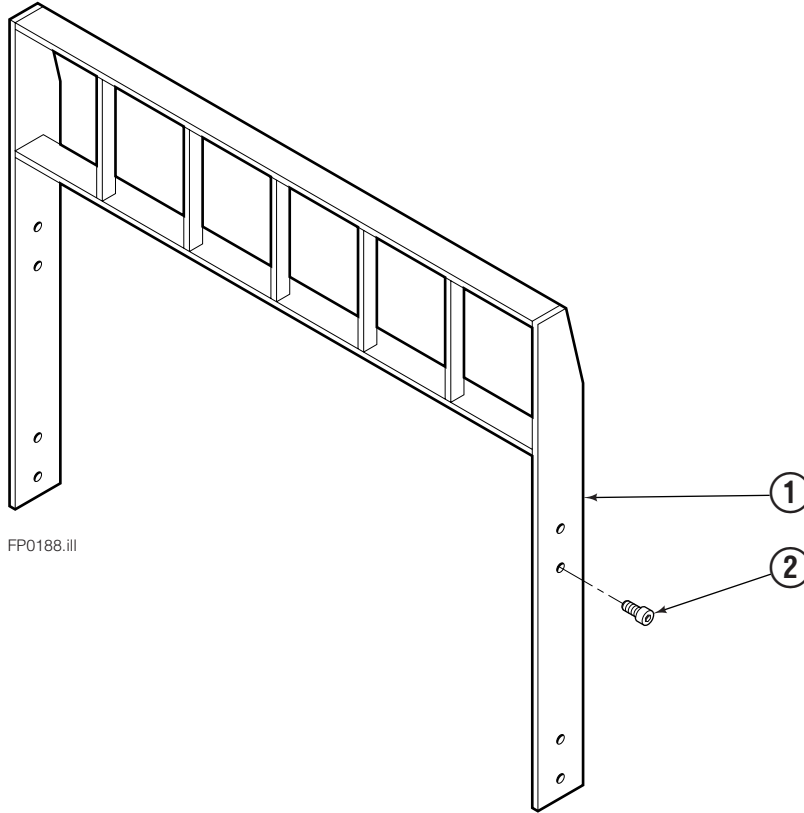

Backrest

REF	QTY	PART NO.	DESCRIPTION
		214681	Backrest Group
1	1	831133	Backrest
2	8	4771	Capscrew

Reference: S-8604