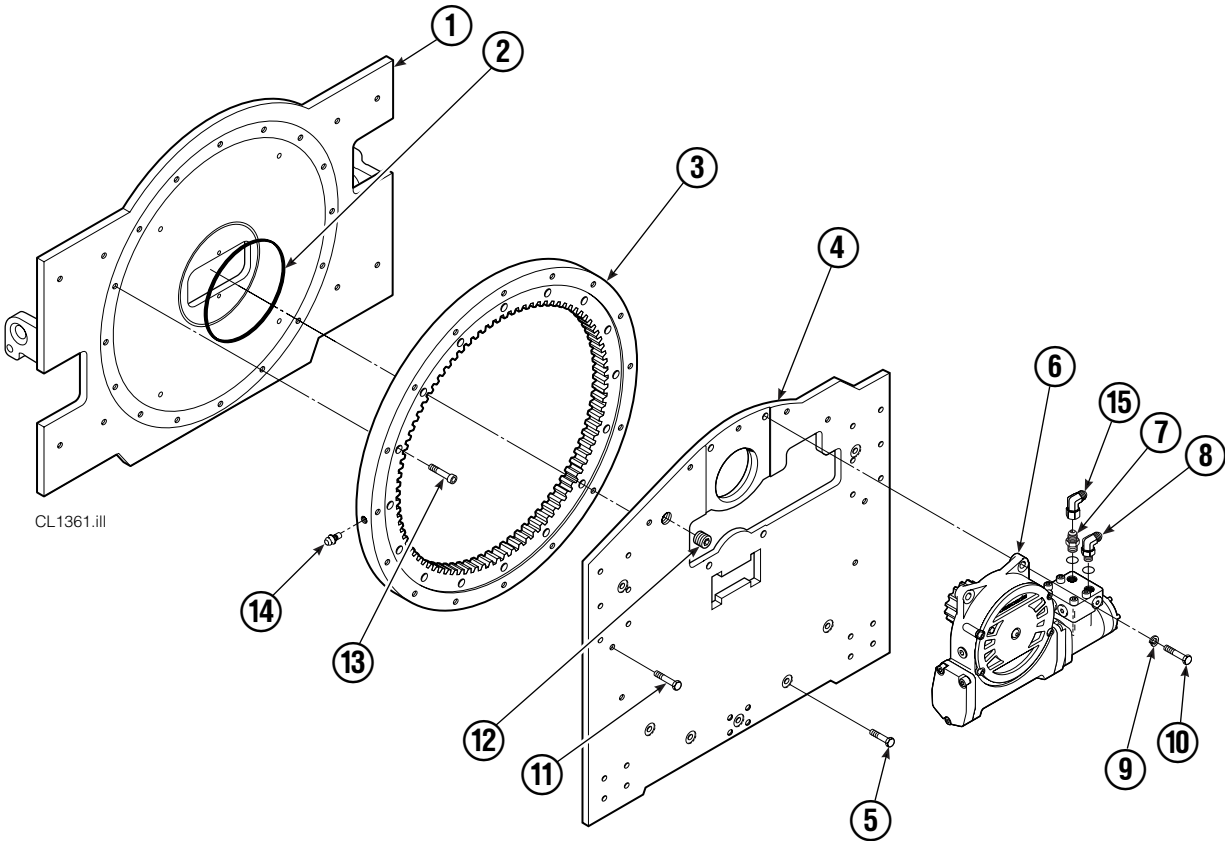

Internet: www.cascorp.com

Safety Decals

REF	QTY	PART NO.	DESCRIPTION
1	2	665595	No Hand Hold Decal
2	2	679150	No Step Decal

Publications

PART NO.	DESCRIPTION
672362	Service Manual
672903	Operators Guide
672361	Installation Instructions
680664	Servicing Cascade Cylinders-VHS
679929	Tool Catalog
673964	Literature Index Order Form

Rotator Group

50D			
REF	QTY	PART NO.	DESCRIPTION
		361047	Rotator Group
1	1	362272	Faceplate
2	1	670931	Seal
3	1	672828	Bearing Assembly
4	1	687229	Baseplate
5	7	643538	Capscrew, 1/2 NC x 1.50 GR8
6	1	795491	Drive Group ▲
7	1	601377	Fitting, 8-8
8	1	601250	Fitting, 8-8
9	4	6290	Lockwasher, 1/2 in. ID
10	4	661742	Capscrew, 1/2 NC x 1.25 GR5
11	9	643539	Capscrew, 1/2 NC x 1.75 GR8
12	1	6605	Plug
13	16	4505	Capscrew, 1/2 NC x 1.25
14	1	7401	Grease Fitting
15	1	605761	Fitting, 8-8
		672481	Bearing Service Kit, Items 3 & 13

● Quantity as required.

▲ See Check Valve page for parts breakdown.

Drive Motor

REF	QTY	PART NO.	DESCRIPTION
		206392	Drive Motor
1	1	675478	Shaft
2	1	675477	Drive
3	1	675479	Spacer Plate
■ 4	1	675480	Gerotor Set (101-1768-007)
■ 4	1	685075	Gerotor Set (101-1768-009)
5	1	675482	End Cap
● 6	1	206405	Service Kit
■ 7	1	685089	Flange (101-1768-007)
■ 7	1	685090	Flange (101-1768-009)

Frame Group

50D							
REF	QTY	PART NO.	DESCRIPTION	REF	QTY	PART NO.	DESCRIPTION
		6024683	Frame Group	12	1	358830	Bumper
1	2	321435	Frame	13	2	611288	Fitting, 6-8
2	2	686119	Lockwasher, M8	14	2	675055	Hose, 17.50 in.
3	2	765352	Capscrew, M8 x 30	15	2	682069	Hose, 19.25 in.
4	1	350331	Revolving Connection ■	16	2	686369	Fitting
5	4	646248	Capscrew, 5/8 NC x 3.00	17	4	667663	Bearing
6	4	601676	Fitting, 6-6	18	4	668904	Bearing
7	2	665707	Nut, 1/2 in. ID	19	4	668905	Bearing
8	2	3660	Capscrew, 1/2 NC x 2.50	20	1	7882	Roll Pin – Inner
9	8	667225	Washer, 5/8 in. ID	21	2	7961	Roll Pin – Outer
10	8	667644	Capscrew, 5/8 NC x 3.25	22	2	667609	Restrictor Cartridge ●
11	2	384754	Cylinder ▲				