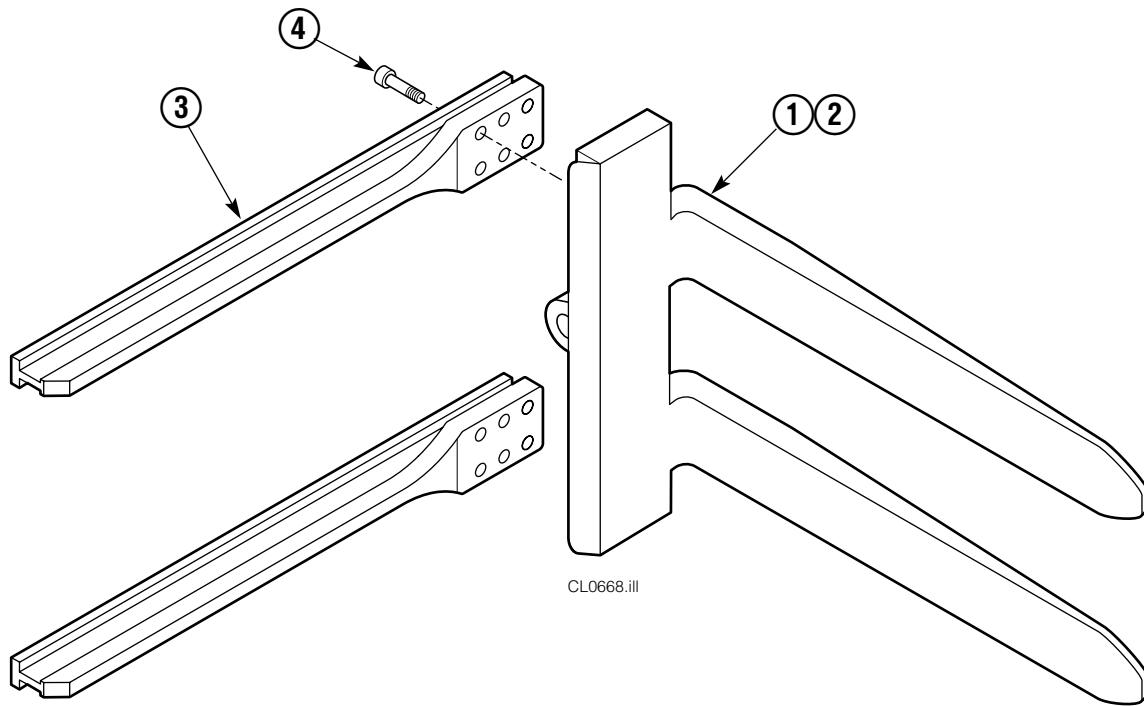

Turn-A-Load Arms

ARM CAPSCREW EXTENSION TOOL		
Required for proper torquing of capscrews		
	35-50D	667699

50D			
REF	QTY	PART NO.	DESCRIPTION
		6024681	Turn-A-Load Arm Group
1	1	6024638	Turn-A-Load Arm
2	1	6024638	Turn-A-Load Arm
3	4	317546	Arm Bar
4	24	607105	Capscrew, 3/4 NC x 2.00 GR8