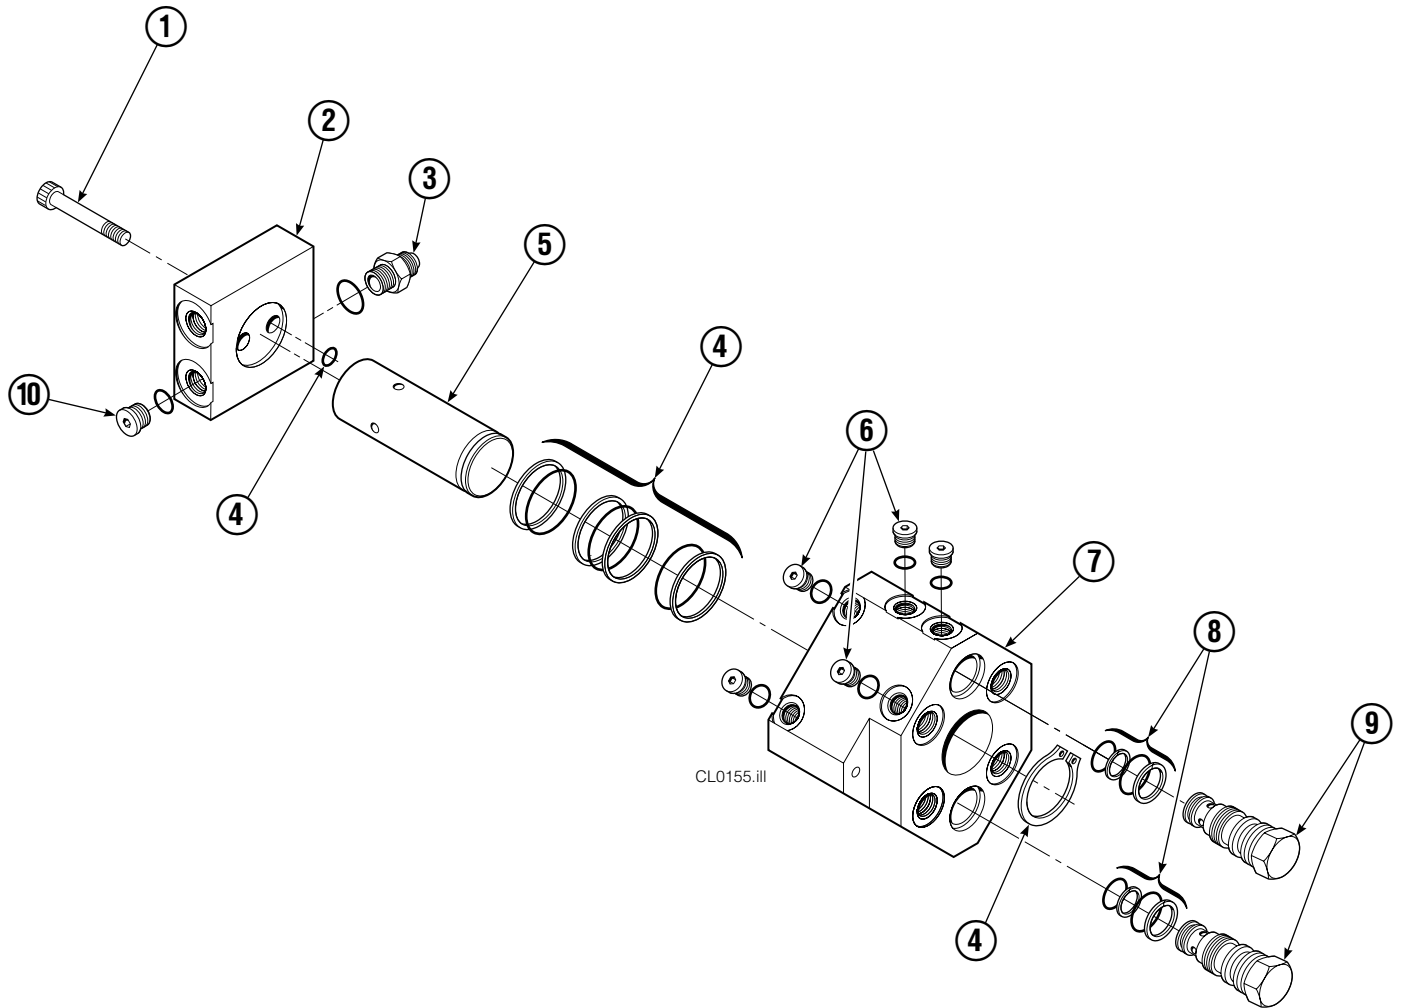

Frame Group

50D							
REF	QTY	PART NO.	DESCRIPTION	REF	QTY	PART NO.	DESCRIPTION
		6024683	Frame Group	12	1	358830	Bumper
1	2	321435	Frame	13	2	611288	Fitting, 6-8
2	2	686119	Lockwasher, M8	14	2	675055	Hose, 17.50 in.
3	2	765352	Capscrew, M8 x 30	15	2	682069	Hose, 19.25 in.
4	1	350331	Revolving Connection ■	16	2	686369	Fitting
5	4	646248	Capscrew, 5/8 NC x 3.00	17	4	667663	Bearing
6	4	601676	Fitting, 6-6	18	4	668904	Bearing
7	2	665707	Nut, 1/2 in. ID	19	4	668905	Bearing
8	2	3660	Capscrew, 1/2 NC x 2.50	20	1	7882	Roll Pin – Inner
9	8	667225	Washer, 5/8 in. ID	21	2	7961	Roll Pin – Outer
10	8	667644	Capscrew, 5/8 NC x 3.25	22	2	667609	Restrictor Cartridge ●
11	2	384754	Cylinder ▲				

■ See Revolving Connection page for parts breakdown.

▲ See Cylinder page for parts breakdown.

● See Restrictor Cartridge page for parts breakdown.

Reference: SK-5659.

Cylinder

50D			
REF	QTY	PART NO.	DESCRIPTION
		384754	Cylinder Assembly
1	2	6511	Cotter Pin ■
2	2	667667	Nut Retainer ■
3	2	667668	Nut ■
4	1	584551	Shell
5	1	602580	Fitting
6	1	558402	Piston
7	1	2722	O-Ring ▲
8	1	557376	Seal ▲
9	1	2791	O-Ring ▲
10	1	615134	Back-Up Ring ▲
11	1	667675	Retainer
12	1	662451	Seal ▲
13	1	638246	Nylon Ring ▲
14	1	564930	Wiper ▲
15	1	561012	Nut
16	1	584552	Rod
17	1	667676	Washer
18	1	—	Spacer
19	1	667609	Restrictor Cartridge ●
20	1	671049	Seal Loader, Piston ▲
21	1	671052	Seal Loader, Retainer ▲
		667723	Service Kit

▲ Included in Service Kit 667723.

■ Included in Nut Service Kit 668925.

● Not included in Cylinder Assembly.

Reference: S-7666, S-7642.

Revolving Connection

35D/50D			
REF	QTY	PART NO.	DESCRIPTION
		350331	Revolving Connection
1	2	768796	Capscrew
2	1	686421	End Block
3	2	604511	Fitting, 6-6
4	1	687237	Service Kit
5	1	686422	Shaft
6	5	663694	Fitting, 3
7	1	350332	Body
8	2	667516	Check Valve Service Kit
9	2	678376	Check Valve
10	2	604510	Fitting, 6