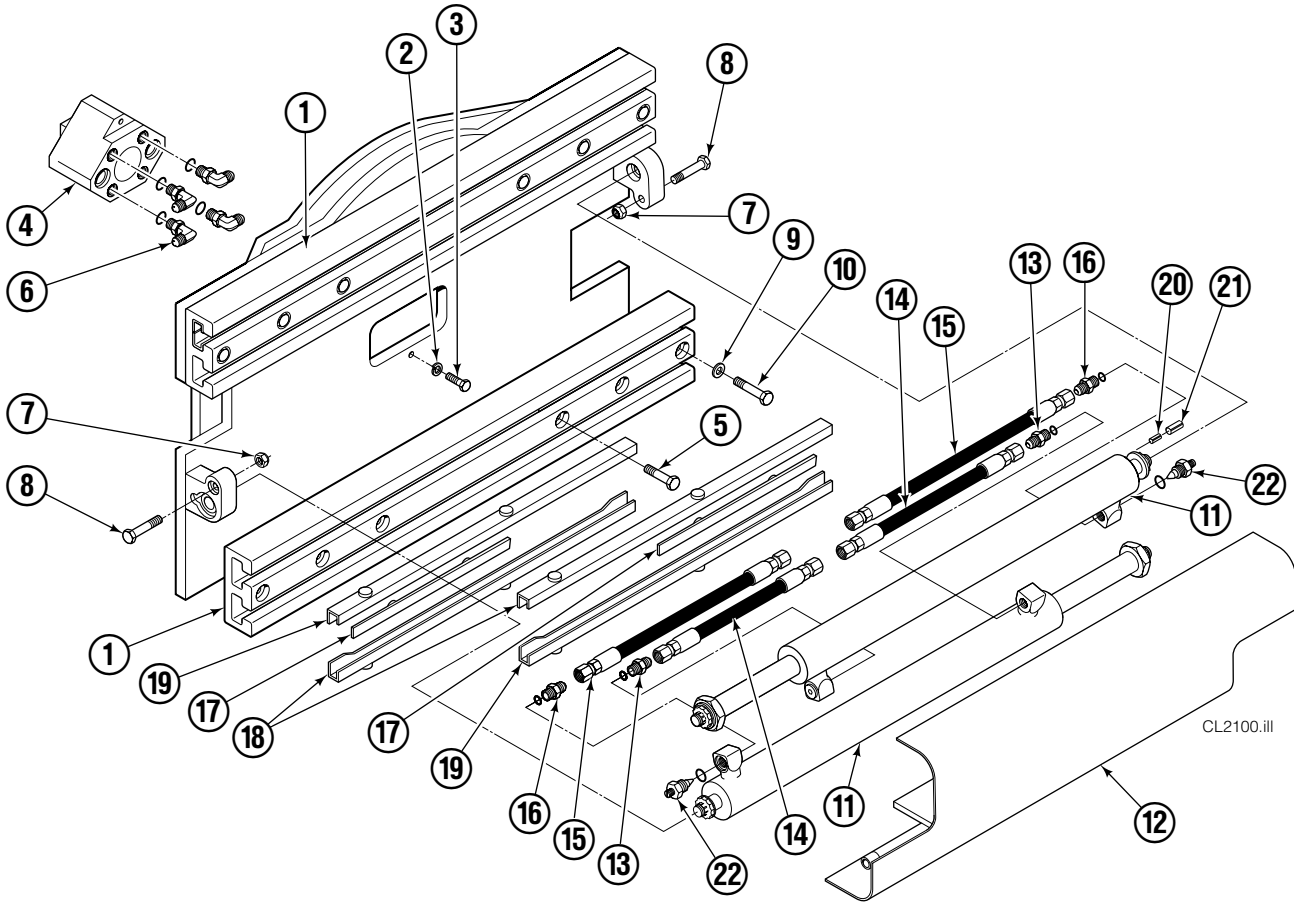

Check Valve

REF	QTY	PART NO.	DESCRIPTION
		670549	Check Valve Assembly
1	2	609453	Fitting, 10
2	2	670552	Spring
3	2	670551	Guide
4	2	7020	Ball
5	2	602580	Fitting, 8
6	2	673989	Spring
7	1	670550	Body
8	1	670553	Spool

Frame Group

50D							
REF	QTY	PART NO.	DESCRIPTION	REF	QTY	PART NO.	DESCRIPTION
		6024683	Frame Group	12	1	358830	Bumper
1	2	321435	Frame	13	2	611288	Fitting, 6-8
2	2	686119	Lockwasher, M8	14	2	675055	Hose, 17.50 in.
3	2	765352	Capscrew, M8 x 30	15	2	682069	Hose, 19.25 in.
4	1	350331	Revolving Connection ■	16	2	686369	Fitting
5	4	646248	Capscrew, 5/8 NC x 3.00	17	4	667663	Bearing
6	4	601676	Fitting, 6-6	18	4	668904	Bearing
7	2	665707	Nut, 1/2 in. ID	19	4	668905	Bearing
8	2	3660	Capscrew, 1/2 NC x 2.50	20	1	7882	Roll Pin – Inner
9	8	667225	Washer, 5/8 in. ID	21	2	7961	Roll Pin – Outer
10	8	667644	Capscrew, 5/8 NC x 3.25	22	2	667609	Restrictor Cartridge ●
11	2	384754	Cylinder ▲				

■ See Revolving Connection page for parts breakdown.

▲ See Cylinder page for parts breakdown.

● See Restrictor Cartridge page for parts breakdown.

Reference: SK-5659.

Cylinder

50D			
REF	QTY	PART NO.	DESCRIPTION
		384754	Cylinder Assembly
1	2	6511	Cotter Pin ■
2	2	667667	Nut Retainer ■
3	2	667668	Nut ■
4	1	584551	Shell
5	1	602580	Fitting
6	1	558402	Piston
7	1	2722	O-Ring ▲
8	1	557376	Seal ▲
9	1	2791	O-Ring ▲
10	1	615134	Back-Up Ring ▲
11	1	667675	Retainer
12	1	662451	Seal ▲
13	1	638246	Nylon Ring ▲
14	1	564930	Wiper ▲
15	1	561012	Nut
16	1	584552	Rod
17	1	667676	Washer
18	1	—	Spacer
19	1	667609	Restrictor Cartridge ●
20	1	671049	Seal Loader, Piston ▲
21	1	671052	Seal Loader, Retainer ▲
		667723	Service Kit