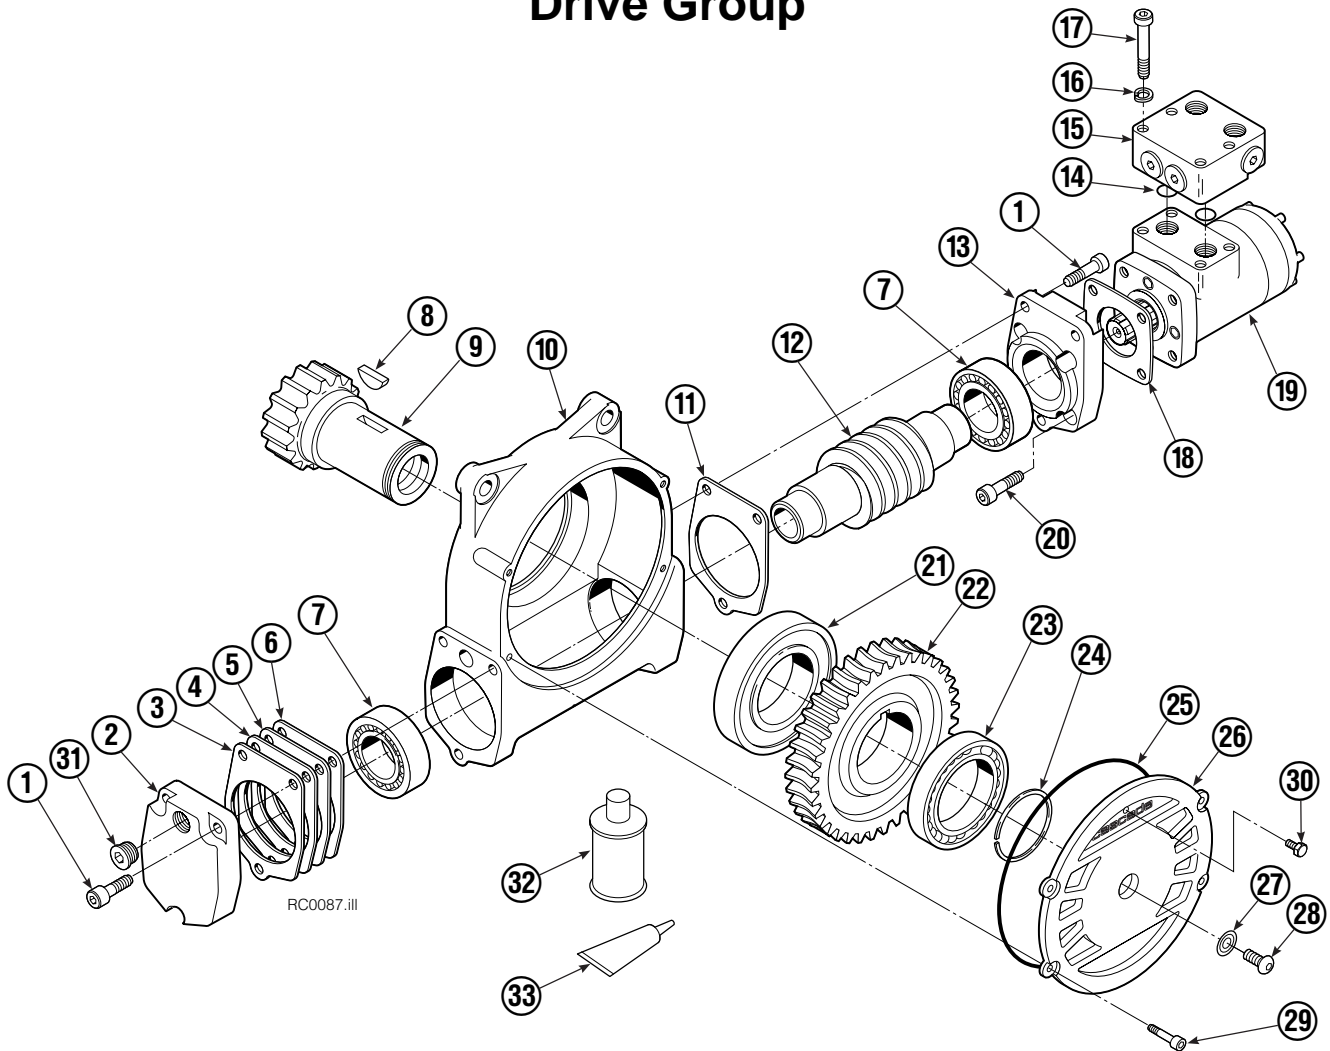

Drive Group

50D							
REF	QTY	PART NO.	DESCRIPTION	REF	QTY	PART NO.	DESCRIPTION
		795491	Drive Group with 2.8 c.i. Motor	19	1	206392	Drive Motor – 2.8 c.i.
1	6	769570	Capscrew, M12 x 25	20	4	4468	Capscrew, 3/8 NC x .75 GR8
2	1	676855	Cover	21	1	670580	Bearing
3	●	674513	Shim – .005" (blue)	22	1	675609	Worm Gear
4	●	670574	Shim – .010" (brown)	23	1	670581	Bearing
5	●	671757	Shim – .015" (pink)	24	1	7214	Snap Ring
6	●	671758	Shim – .020" (yellow)	25	1	643423	O-Ring
7	2	670579	Bearing	26	1	775552	Cover
8	1	670582	Key	27	1	783609	Seal
9	1	670506	Pinion	28	1	783608	Capscrew, M12 x 16
10	1	775551	Housing	29	4	200882	Capscrew, M8 x 20
11	1	686465	Gasket	30	1	644010	Relief Fitting
12	1	675608	Worm	31	1	604510	Fitting, 6
13	1	775553	Adapter	32	1	656300	Gear Box Lube – 48 oz.
14	2	2705	O-Ring	33	1	668184	Sealant
15	1	670549	Check Valve ▲			670578	Shim Service Kit (items 3-6,25,33)
16	4	6444	Lockwasher			675637	Bearing Service Kit (items 21 & 33)
17	4	607059	Capscrew, 5/16 NC x 1.75 GR8			675638	Bearing Service Kit (items 3-7,25)
18	1	670575	Gasket			685227	Motor Kit-4.5 (items 4,14,18)

● Quantity as required.

▲ See Check Valve page for parts breakdown.