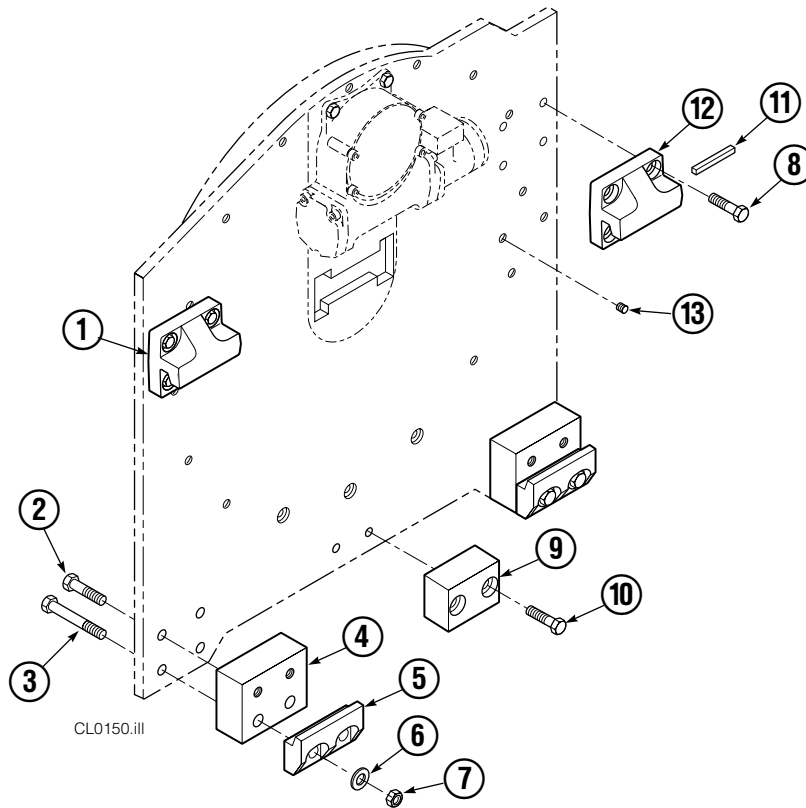

■ See Revolving Connection page for parts breakdown.

▲ See Cylinder page for parts breakdown.

● See Restrictor Cartridge page for parts breakdown.

Reference: SK-5659.

Cylinder

50D			
REF	QTY	PART NO.	DESCRIPTION
		384754	Cylinder Assembly
1	2	6511	Cotter Pin ■
2	2	667667	Nut Retainer ■
3	2	667668	Nut ■
4	1	584551	Shell
5	1	602580	Fitting
6	1	558402	Piston
7	1	2722	O-Ring ▲
8	1	557376	Seal ▲
9	1	2791	O-Ring ▲
10	1	615134	Back-Up Ring ▲
11	1	667675	Retainer
12	1	662451	Seal ▲
13	1	638246	Nylon Ring ▲
14	1	564930	Wiper ▲
15	1	561012	Nut
16	1	584552	Rod
17	1	667676	Washer
18	1	—	Spacer
19	1	667609	Restrictor Cartridge ●
20	1	671049	Seal Loader, Piston ▲
21	1	671052	Seal Loader, Retainer ▲
		667723	Service Kit

▲ Included in Service Kit 667723.

■ Included in Nut Service Kit 668925.

● Not included in Cylinder Assembly.

Reference: S-7666, S-7642.

Revolving Connection

35D/50D			
REF	QTY	PART NO.	DESCRIPTION
		350331	Revolving Connection
1	2	768796	Capscrew
2	1	686421	End Block
3	2	604511	Fitting, 6-6
4	1	687237	Service Kit
5	1	686422	Shaft
6	5	663694	Fitting, 3
7	1	350332	Body
8	2	667516	Check Valve Service Kit
9	2	678376	Check Valve
10	2	604510	Fitting, 6

Restrictor Cartridge

REF	QTY	PART NO.	DESCRIPTION
		667609	Restrictor Cartridge
1	1	2701	O-Ring
2	1	667611	Plunger
3	1	2841	O-Ring
4	1	667610	Plug - Special
5	1	5716	Jam Nut

Turn-A-Load Arms

ARM CAPSCREW EXTENSION TOOL		
Required for proper torquing of capscrews		
	35-50D	667699

50D			
REF	QTY	PART NO.	DESCRIPTION
		6024681	Turn-A-Load Arm Group
1	1	6024638	Turn-A-Load Arm
2	1	6024638	Turn-A-Load Arm
3	4	317546	Arm Bar
4	24	607105	Capscrew, 3/4 NC x 2.00 GR8

Bolt-On Mounting Group