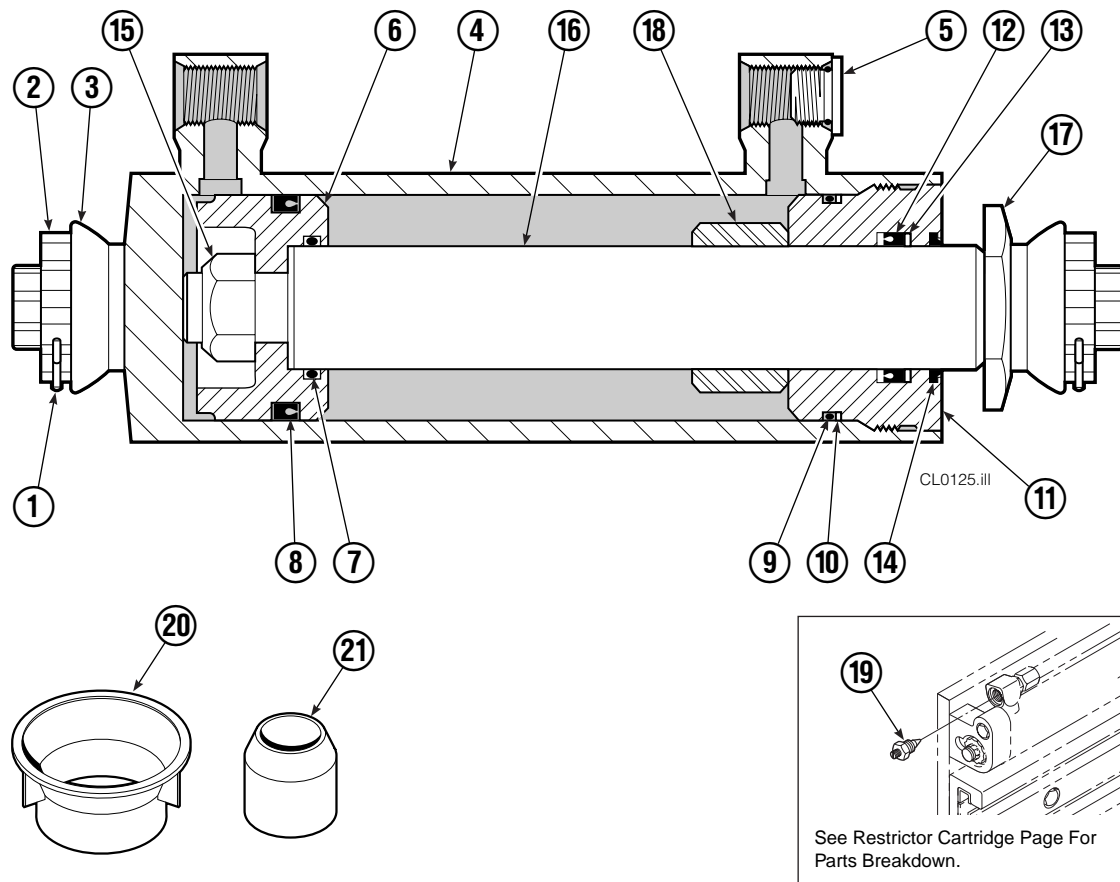

Frame Group

50D							
REF	QTY	PART NO.	DESCRIPTION	REF	QTY	PART NO.	DESCRIPTION
		6024683	Frame Group	12	1	358830	Bumper
1	2	321435	Frame	13	2	611288	Fitting, 6-8
2	2	686119	Lockwasher, M8	14	2	675055	Hose, 17.50 in.
3	2	765352	Capscrew, M8 x 30	15	2	682069	Hose, 19.25 in.
4	1	350331	Revolving Connection ■	16	2	686369	Fitting
5	4	646248	Capscrew, 5/8 NC x 3.00	17	4	667663	Bearing
6	4	601676	Fitting, 6-6	18	4	668904	Bearing
7	2	665707	Nut, 1/2 in. ID	19	4	668905	Bearing
8	2	3660	Capscrew, 1/2 NC x 2.50	20	1	7882	Roll Pin – Inner
9	8	667225	Washer, 5/8 in. ID	21	2	7961	Roll Pin – Outer
10	8	667644	Capscrew, 5/8 NC x 3.25	22	2	667609	Restrictor Cartridge ●
11	2	384754	Cylinder ▲				

■ See Revolving Connection page for parts breakdown.

▲ See Cylinder page for parts breakdown.

● See Restrictor Cartridge page for parts breakdown.

Reference: SK-5659.

Cylinder

50D			
REF	QTY	PART NO.	DESCRIPTION
		384754	Cylinder Assembly
1	2	6511	Cotter Pin ■
2	2	667667	Nut Retainer ■
3	2	667668	Nut ■
4	1	584551	Shell
5	1	602580	Fitting
6	1	558402	Piston
7	1	2722	O-Ring ▲
8	1	557376	Seal ▲
9	1	2791	O-Ring ▲
10	1	615134	Back-Up Ring ▲
11	1	667675	Retainer
12	1	662451	Seal ▲
13	1	638246	Nylon Ring ▲
14	1	564930	Wiper ▲
15	1	561012	Nut
16	1	584552	Rod
17	1	667676	Washer
18	1	—	Spacer
19	1	667609	Restrictor Cartridge ●
20	1	671049	Seal Loader, Piston ▲
21	1	671052	Seal Loader, Retainer ▲
		667723	Service Kit

▲ Included in Service Kit 667723.

■ Included in Nut Service Kit 668925.

● Not included in Cylinder Assembly.

Reference: S-7666, S-7642.

Revolving Connection

35D/50D			
REF	QTY	PART NO.	DESCRIPTION
		350331	Revolving Connection
1	2	768796	Capscrew
2	1	686421	End Block
3	2	604511	Fitting, 6-6
4	1	687237	Service Kit
5	1	686422	Shaft
6	5	663694	Fitting, 3
7	1	350332	Body
8	2	667516	Check Valve Service Kit
9	2	678376	Check Valve
10	2	604510	Fitting, 6