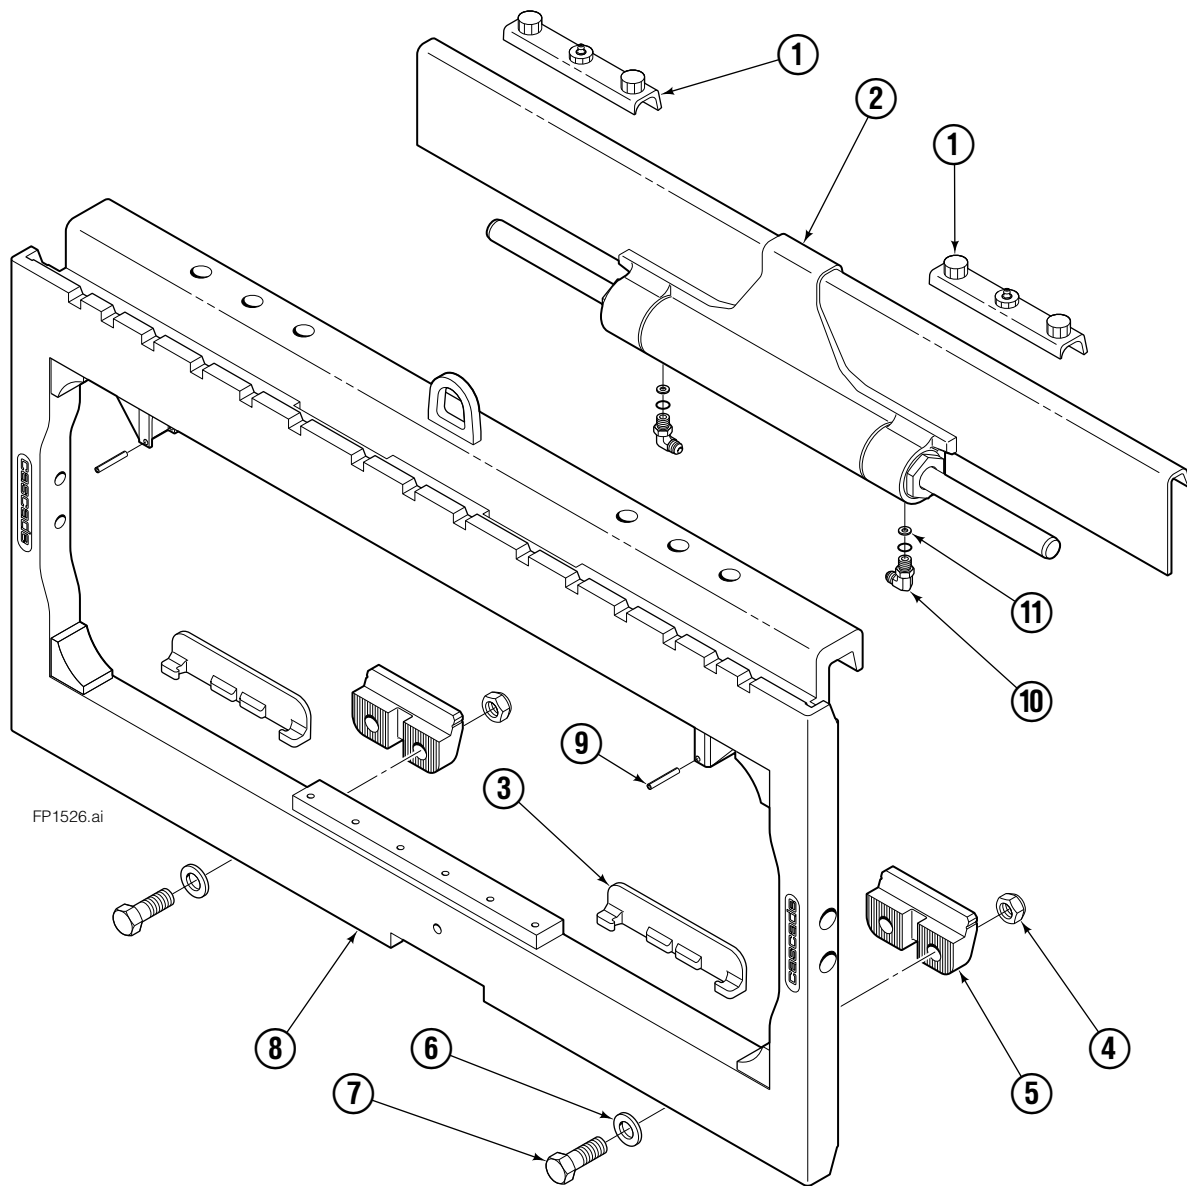

Fork Positioner Assembly

Items that vary by width

120K/150K			
ASSEMBLY PART NO.	REF. NO. 1 ★ CYLINDER SHELL QTY 2	REF. NO. 2 ★ CYLINDER ROD QTY 2	REF. NO. 3 TUBE QTY 2
6804638	6804634	6804636	6804637

REF	QTY	PART NO.	DESCRIPTION
		6069312	Common Parts Group
4	1	6059224	Manifold
5	2	6059395	◆ Fork Carrier, Inner, 122/150/180 mm Fork
6	2	6059301	Fork Carrier, Outer
7	2	424115	Grease Fitting
8	2	6059267	Cylinder Head End
9	2	6042658	Restrictor Fitting
10	4	6059383	Shim
11	2	6059219	Cylinder Retainer
12	8	6059580	O-Ring, Retainer OD ✖
13	2	562132	Rod Seal, Retainer ✖
14	2	562131	Rod Wiper, Retainer ✖
15	4	6059382	Half-Ring Keeper
16	2	6059421	Piston Wear Ring ✖
17	2	6059422	Piston Seal ✖
18	4	6059419	Bearing, Composite
19	4	6059584	Wiper
20	2	6059459	Rod Retainer Plug
21	4	6405531	Capscrew, M12 x 160
22	2	6043332	Fitting, M10 to No.4 JIC ●
23	4	6042689	Fitting, M10 to EO-2 Tube
24	4	769577	Capscrew, M16 x 50 ■
25	4	678992	Lockwasher, M16 ■
26	4	767615	◆ Capscrew, M10 x 25
27	2	6059397	◆ Spacer Bar
28	2	—	Rod Spacer
29	2	8100527	Piston Spacer

★ If cylinder shell or rod needs replacing due to bending damage, order complete Fork Positioner Assembly.

◆ Included in Fork Carrier Assembly 6059395.

✖ Included in Cylinder Service Kit 6081752.

● Included in Fitting Group 6045440.

■ Included in Mounting Kit 6059460.

Reference: SK-8919.1

Sideshift Assembly

120K							
REF	QTY	PART NO.	DESCRIPTION	REF	QTY	PART NO.	DESCRIPTION
1	2	6079936	Upper Bearing	7	4	768580	◆ Capscrew, M20 x 60
2	1	6802912	Cylinder ▲	8	1	6804824	Frame
3	2	6057162	Lower Bearing	9	2	7916	Roll Pin
4	4	783800	◆ Nut, M20	10	2	607616	■ Fitting, 6-6
5	2	6083157	◆ Lower Hook	11	2	221733	▼ Restrictor Washer
6	4	215419	◆ Washer, M20				