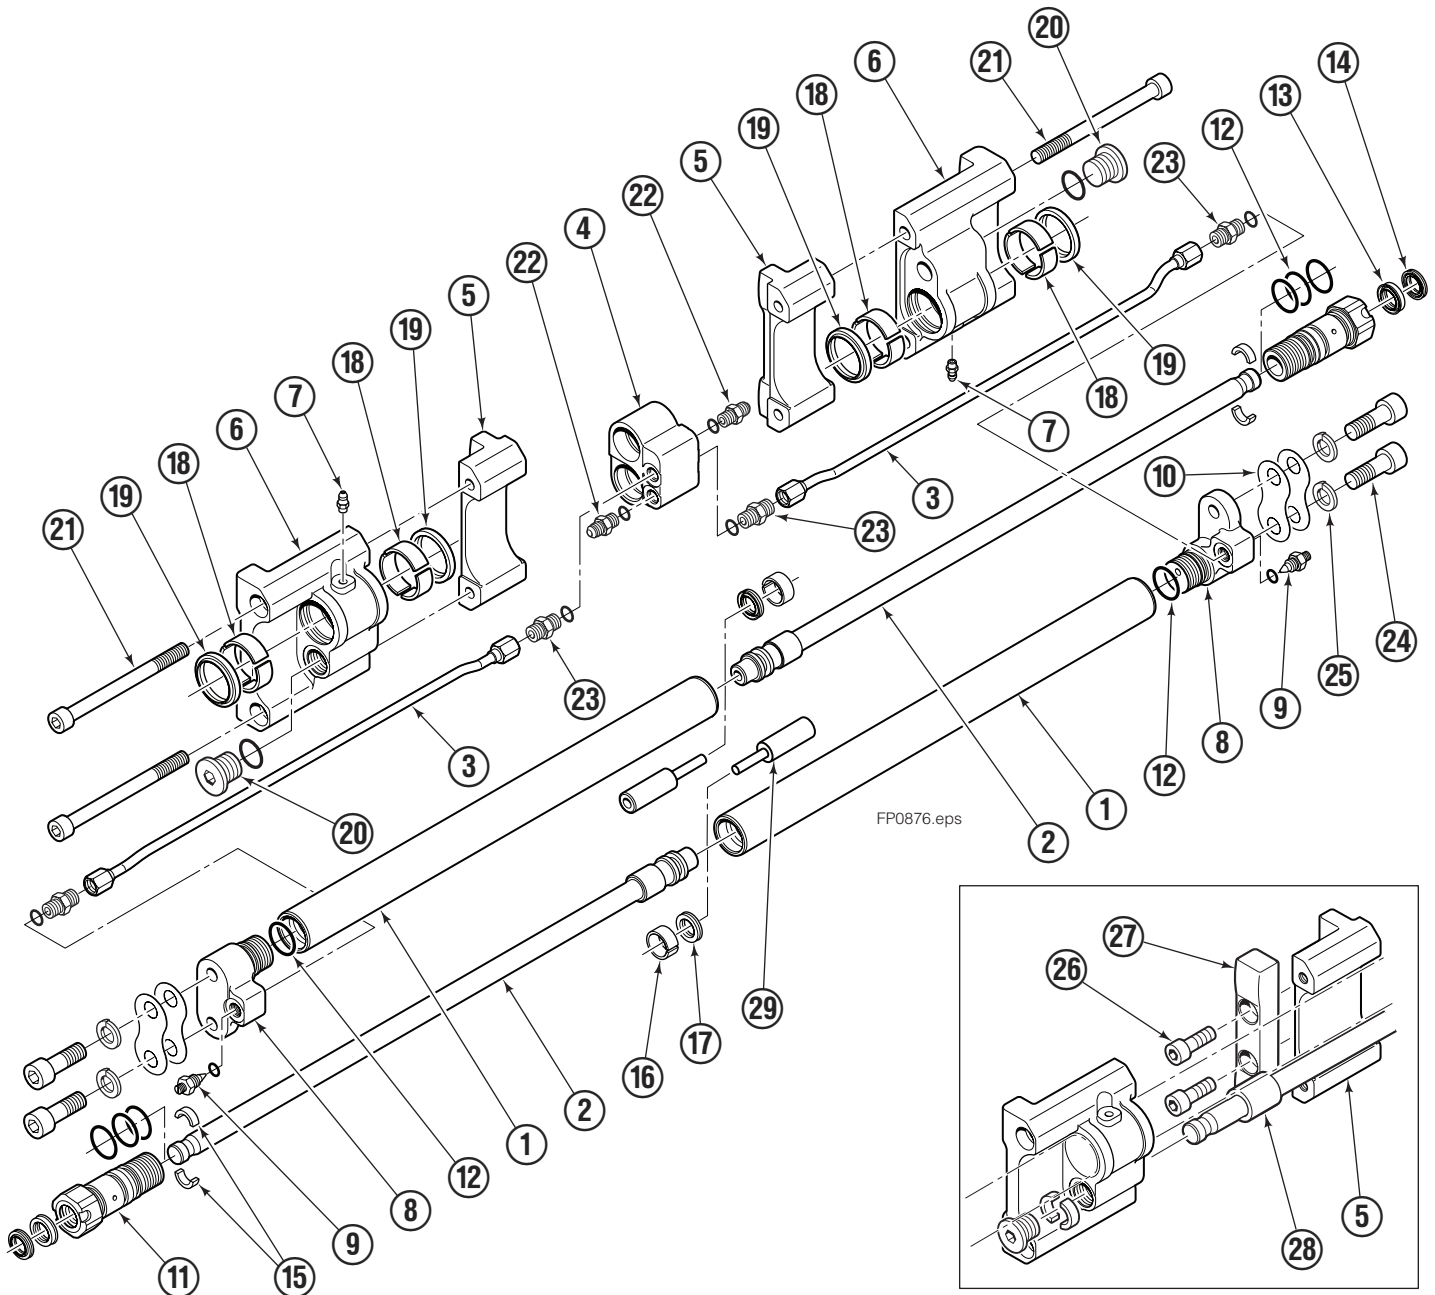

OR

Write: Cascade Corporation, P.O. Box 20187, Portland, OR 97220

Internet: www.cascorp.com

Fork Positioner Assembly

Sticker showing operating pressure, phone numbers for service & parts.

Assembly part number (on LH fork carrier).

Fork Positioner Assembly

Items that vary by width

120K/150K			
ASSEMBLY PART NO.	REF. NO. 1 ★ CYLINDER SHELL QTY 2	REF. NO. 2 ★ CYLINDER ROD QTY 2	REF. NO. 3 TUBE QTY 2
6804638	6804634	6804636	6804637

REF	QTY	PART NO.	DESCRIPTION
		6069312	Common Parts Group
4	1	6059224	Manifold
5	2	6059395	◆ Fork Carrier, Inner, 122/150/180 mm Fork
6	2	6059301	Fork Carrier, Outer
7	2	424115	Grease Fitting
8	2	6059267	Cylinder Head End
9	2	6042658	Restrictor Fitting
10	4	6059383	Shim
11	2	6059219	Cylinder Retainer
12	8	6059580	O-Ring, Retainer OD ✖
13	2	562132	Rod Seal, Retainer ✖
14	2	562131	Rod Wiper, Retainer ✖
15	4	6059382	Half-Ring Keeper
16	2	6059421	Piston Wear Ring ✖
17	2	6059422	Piston Seal ✖
18	4	6059419	Bearing, Composite
19	4	6059584	Wiper
20	2	6059459	Rod Retainer Plug
21	4	6405531	Capscrew, M12 x 160
22	2	6043332	Fitting, M10 to No.4 JIC ●
23	4	6042689	Fitting, M10 to EO-2 Tube
24	4	769577	Capscrew, M16 x 50 ■
25	4	678992	Lockwasher, M16 ■
26	4	767615	◆ Capscrew, M10 x 25
27	2	6059397	◆ Spacer Bar
28	2	—	Rod Spacer
29	2	8100527	Piston Spacer

★ If cylinder shell or rod needs replacing due to bending damage, order complete Fork Positioner Assembly.

◆ Included in Fork Carrier Assembly 6059395.

✖ Included in Cylinder Service Kit 6081752.

● Included in Fitting Group 6045440.

■ Included in Mounting Kit 6059460.

Reference: SK-8919.1

Sideshift Assembly

120K							
REF	QTY	PART NO.	DESCRIPTION	REF	QTY	PART NO.	DESCRIPTION
1	2	6079936	Upper Bearing	7	4	768580	◆ Capscrew, M20 x 60
2	1	6802912	Cylinder ▲	8	1	6804824	Frame
3	2	6057162	Lower Bearing	9	2	7916	Roll Pin
4	4	783800	◆ Nut, M20	10	2	607616	■ Fitting, 6-6
5	2	6083157	◆ Lower Hook	11	2	221733	▼ Restrictor Washer
6	4	215419	◆ Washer, M20				