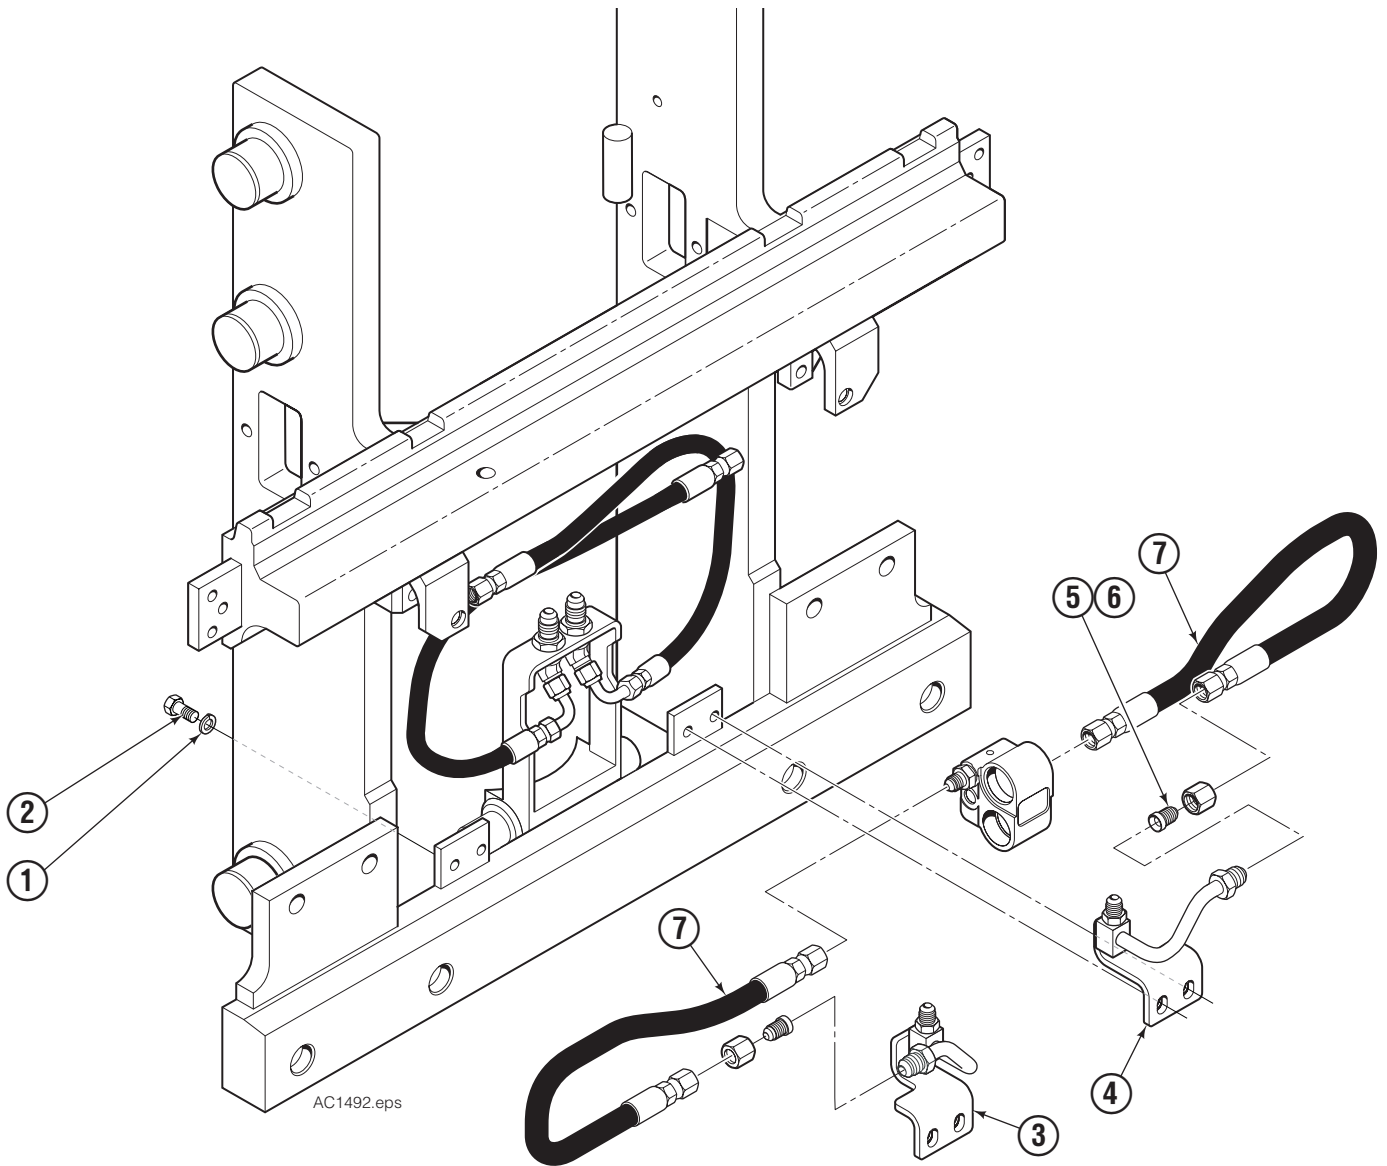

Installation Kit Toyota

REF	QTY	PART NO.	DESCRIPTION
		6070976	Installation Kit
1	4	767961	Capscrew, M8 x 16
2	4	787389	Lockwasher, M8
3	1	6070977	Tube
4	1	6070979	Tube
5	2	2669	Fitting, 6-4
6	2	2617	Nut, 6
7	2	6050405	Hose