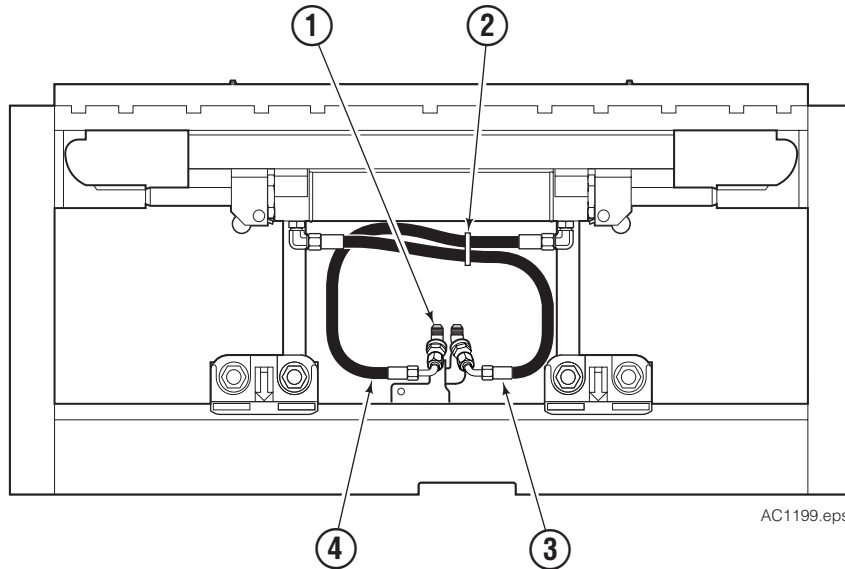

Installation Kit Toyota Class II

REF	QTY	PART NO.	DESCRIPTION
		6066576	Installation Kit
1	2	2492	Fitting, 6-6
2	2	200343	Cable Tie
3	1	6066578	Hose, 490 mm
4	1	6066578	Hose, 490 mm