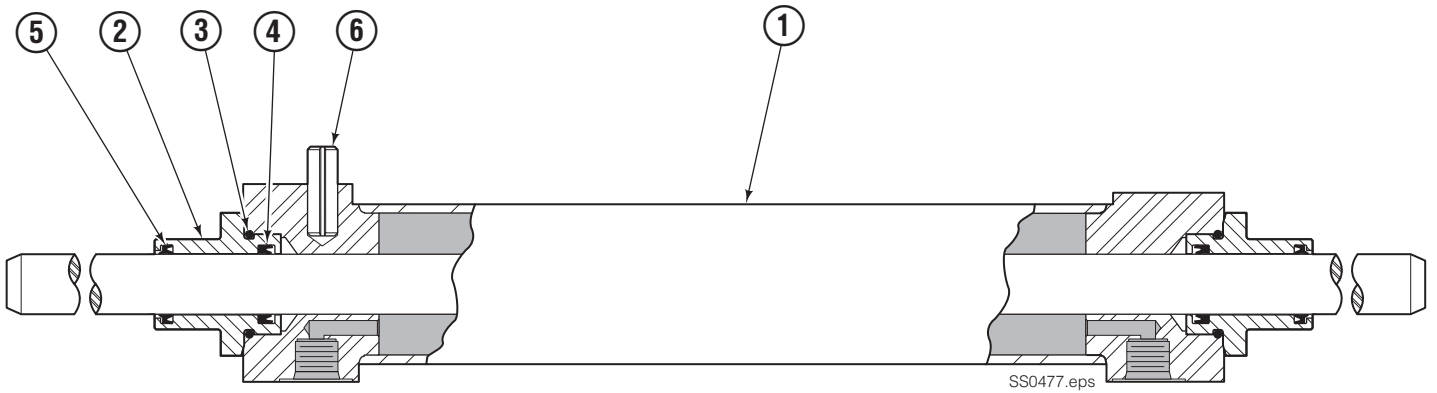

Cylinder Assembly

REF	QTY	PART NO.	DESCRIPTION
		6020048	Cylinder Assembly
1	1	S-21144	Cylinder Weldment ◆
2	2	6016571	● Threaded Retainer
3	2	415866	● O-Ring
4	2	562131	● Seal Wiper
5	2	562132	● Seal
6	1	769050	Roll Pin

◆ Not serviceable.

Order complete cylinder if replacement needed.

● Included in Retainer Assembly 6017490.

Reference: S-21145.