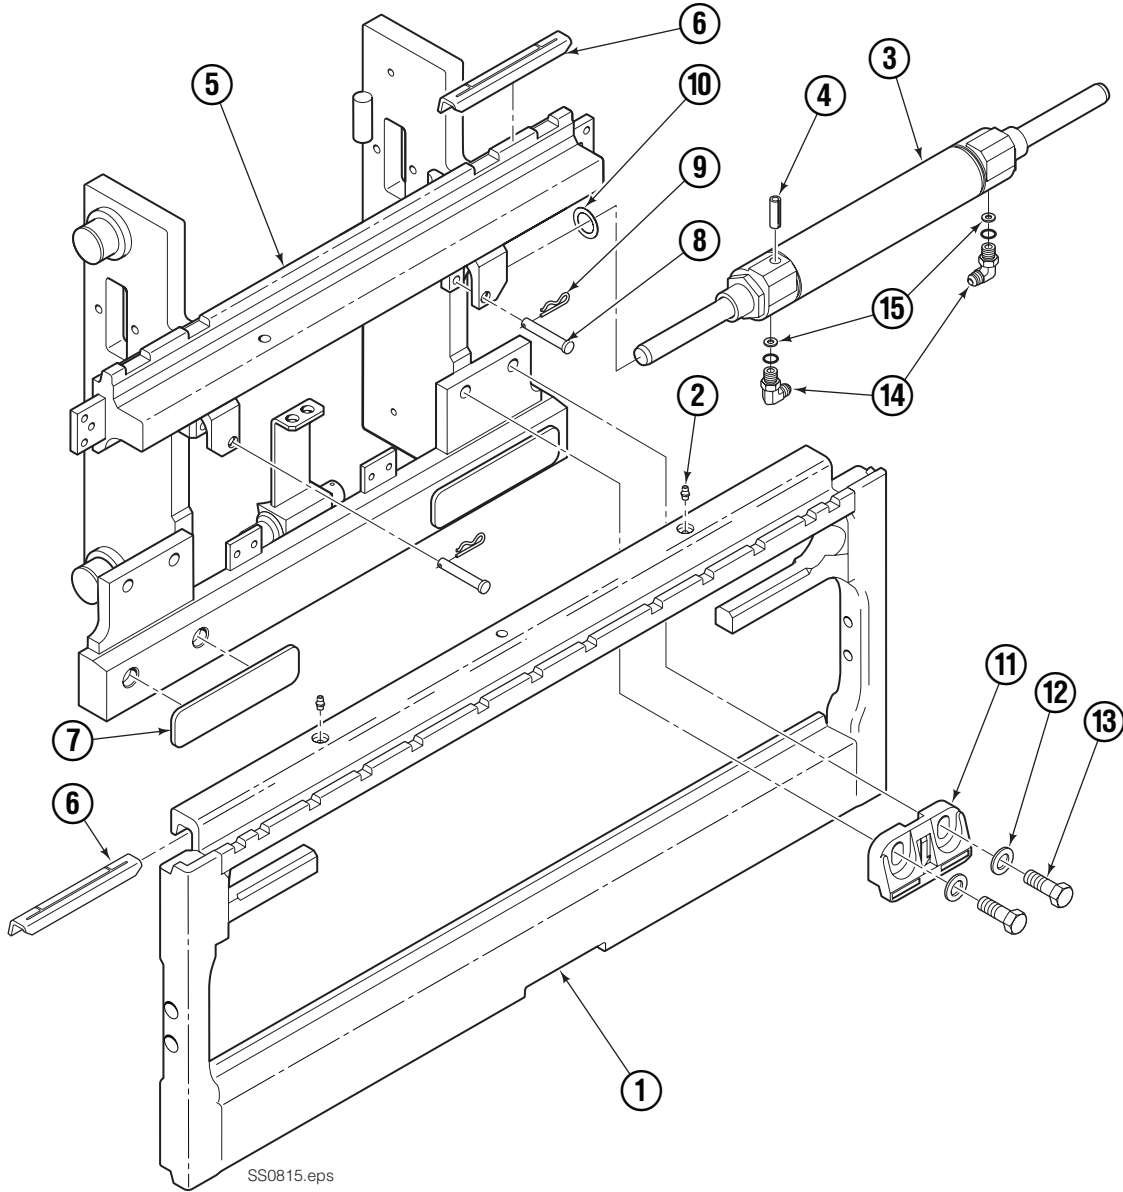

Sticker showing operating pressure,
phone numbers for service & parts.

Fork Positioner Assembly

Items that vary by width

55K			
ASSEMBLY PART NO.	REF. NO. 1 ★ CYLINDER SHELL QTY 2	REF. NO. 2 ★ CYLINDER ROD QTY 2	REF. NO. 3 TUBE QTY 2
6056265	6045839	6045841	6045850

★ If cylinder shell and/or rod needs replacing due to bending damage, the best value is to order a complete Fork Positioner Assembly.

◆ Included in Fork Carrier Assembly 6052316.

✘ Included in Cylinder Service Kit 6055389.

✓ Included in Composite Bearing Service Kit 6055390.

● Included in Fitting Group 6045440.

■ Included in Mounting Kit 6045442.

Reference: SK-8117, SK-8277.

Integral Sideshifter

55K							
REF	QTY	PART NO.	DESCRIPTION	REF	QTY	PART NO.	DESCRIPTION
1	1	6068138	Outer Frame	9	2	6022929	Cotter Pin
2	2	651853	Grease Fitting	10	3	6016591	Shim
3	1	6020048	Cylinder ▲	11	2	8508373	● Lower Hook
4	1	769050	Roll Pin	12	4	667225	● Washer
5	1	6068139	Inner Carriage	13	4	684295	● Capscrew, M16 x 35
6	2	8508374	Upper Bearing	14	2	666984	Fitting, 4-6 ■
7	2	8508376	Lower Bearing	15	2	221733	Restrictor Washer ◆
8	2	6016592	Clevis Pin				