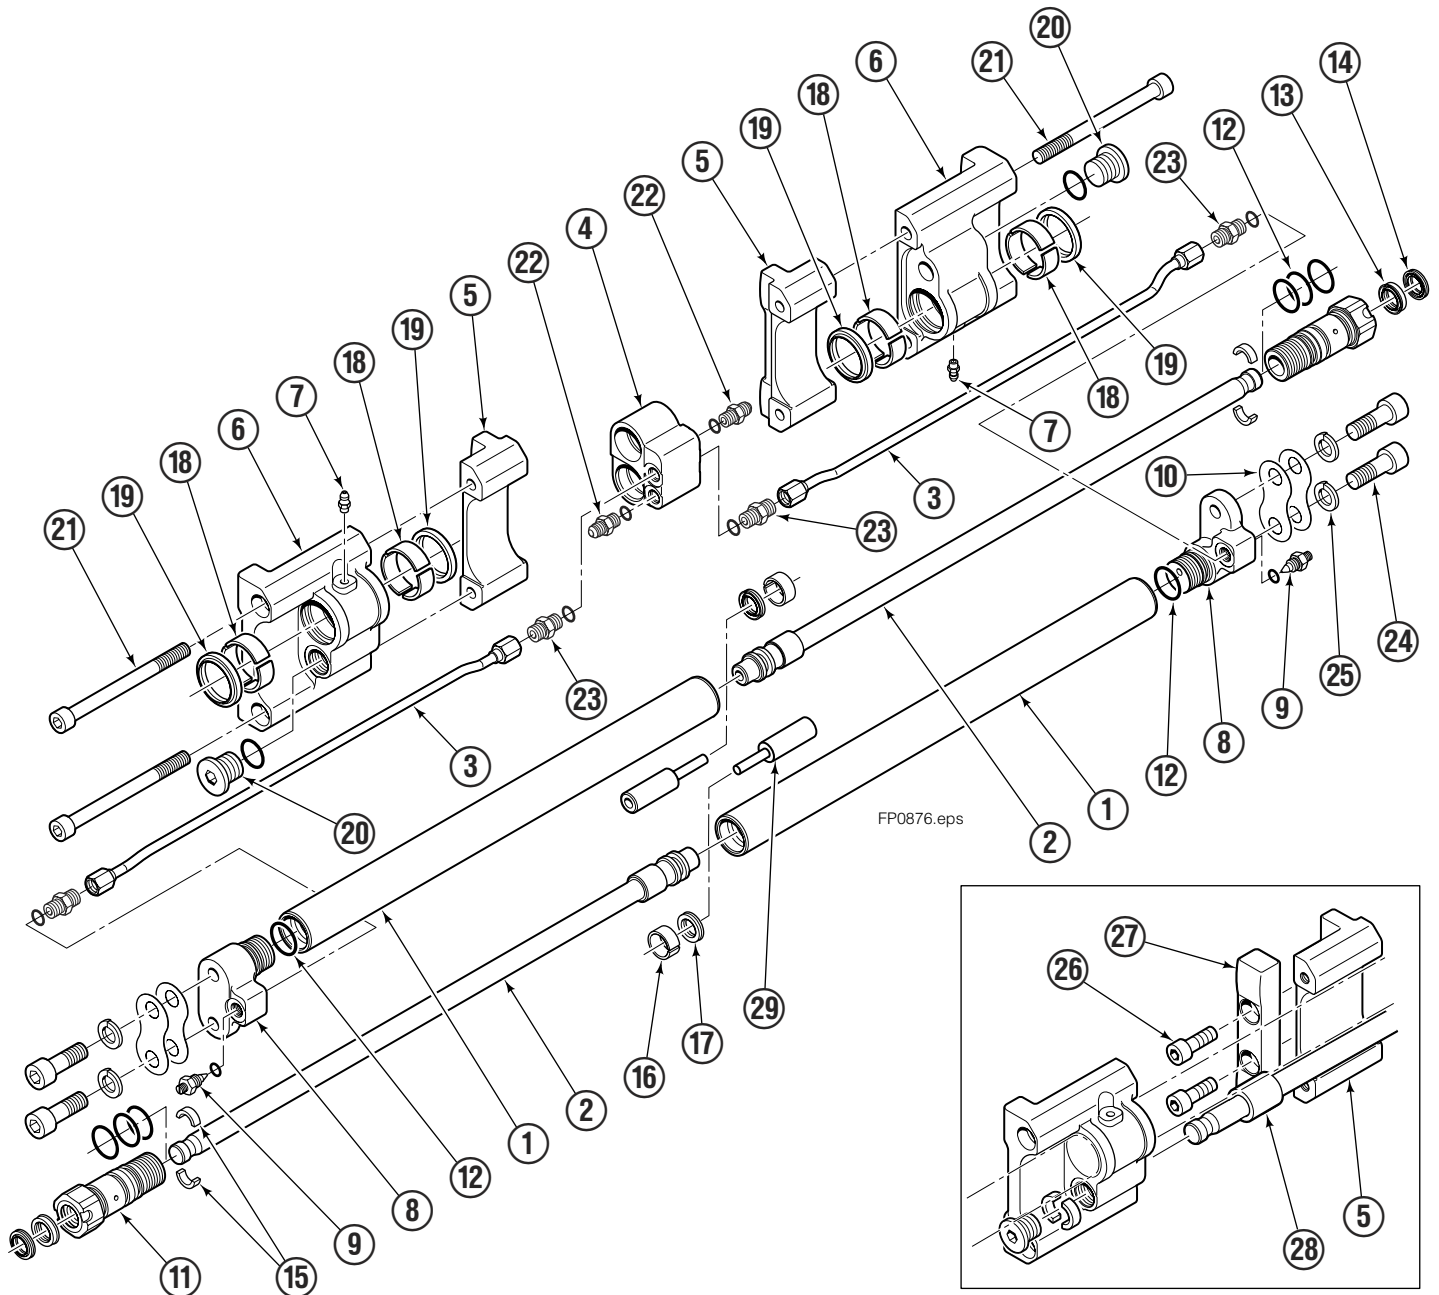

OR

Write: Cascade Corporation, P.O. Box 20187, Portland, OR 97220

Internet: www.cascorp.com

Recommended Spare Parts & Publications

K-Series Integral Fork Positioner				
PART NUMBER	DESCRIPTION	ATTACHMENTS SERVICED		
		1-5	6-19	20-50
	FORK POSITIONER			
6055389	Cylinder Internal Service Kit	0	4	8
6055390	Composite Bearing Service Kit	1	2	4
6055391	Bronze Bearing Service Kit	1	2	4
6039245	Mounting Shims	4	6	8

Sticker showing operating pressure,
phone numbers for service & parts.

Fork Positioner Assembly

Items that vary by width

55K			
ASSEMBLY PART NO.	REF. NO. 1 ★ CYLINDER SHELL QTY 2	REF. NO. 2 ★ CYLINDER ROD QTY 2	REF. NO. 3 TUBE QTY 2
6056265	6045839	6045841	6045850

REF	QTY	PART NO.	DESCRIPTION
		6045408	Common Parts Group
4	1	6043391	Manifold
5	2	6052301	◆ Fork Carrier, Inner, 80/100/122 mm Fork
6	2	6042449	Fork Carrier, Outer
7	2	424115	Grease Fitting
8	2	6052709	Cylinder Head End
9	2	6042658	Restrictor Fitting
10	4	6039245	Shim
11	2	6039028	Cylinder Retainer
	2	6055787	Cylinder Retainer w/Seals (Items 12-14)
12	8	666183	O-Ring, Retainer OD ✘
13	2	6039179	Rod Seal, Retainer ✘
14	2	6039180	Rod Wiper, Retainer ✘
15	4	6042830	Half-Ring Keeper
16	2	6039172	Piston Wear Ring ✘
17	2	6047577	Piston Seal ✘
18	4	6039171	Bearing, Composite ✓
19	4	6043341	Wiper ✓
20	2	6043316	Rod Retainer Plug
21	4	768824	Capscrew, M10 x 120
22	2	6043332	Fitting, M10 to No.4 JIC ●
23	4	6042689	Fitting, M10 to EO-2 Tube
24	4	769572	Capscrew, M12 x 35 ■
25	4	684660	Lockwasher, M12 ■
26	4	767615	◆ Capscrew, M10 x 25
27	2	6052315	◆ Spacer Bar
28	2	—	Rod Spacer
29	2	6055038	Piston Spacer