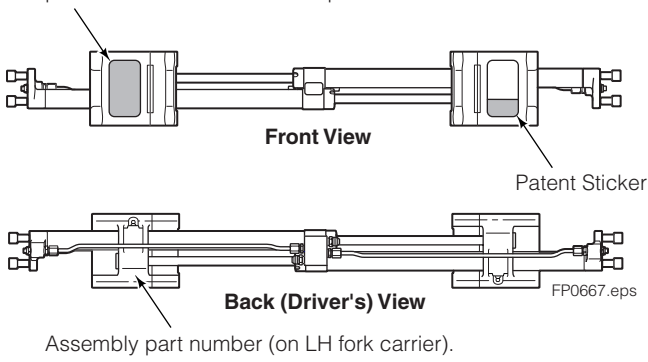

Fork Positioner Assembly

Sticker showing operating pressure,
phone numbers for service & parts.

Fork Positioner Assembly

Items that vary by width

55K			
ASSEMBLY PART NO.	REF. NO. 1 ★ CYLINDER SHELL QTY 2	REF. NO. 2 ★ CYLINDER ROD QTY 2	REF. NO. 3 TUBE QTY 2
6056265	6045839	6045841	6045850

REF	QTY	PART NO.	DESCRIPTION
		6045408	Common Parts Group
4	1	6043391	Manifold
5	2	6052301	◆ Fork Carrier, Inner, 80/100/122 mm Fork
6	2	6042449	Fork Carrier, Outer
7	2	424115	Grease Fitting
8	2	6052709	Cylinder Head End
9	2	6042658	Restrictor Fitting
10	4	6039245	Shim
11	2	6039028	Cylinder Retainer
	2	6055787	Cylinder Retainer w/Seals (Items 12-14)
12	8	666183	O-Ring, Retainer OD ✘
13	2	6039179	Rod Seal, Retainer ✘
14	2	6039180	Rod Wiper, Retainer ✘
15	4	6042830	Half-Ring Keeper
16	2	6039172	Piston Wear Ring ✘
17	2	6047577	Piston Seal ✘
18	4	6039171	Bearing, Composite ✓
19	4	6043341	Wiper ✓
20	2	6043316	Rod Retainer Plug
21	4	768824	Capscrew, M10 x 120
22	2	6043332	Fitting, M10 to No.4 JIC ●
23	4	6042689	Fitting, M10 to EO-2 Tube
24	4	769572	Capscrew, M12 x 35 ■
25	4	684660	Lockwasher, M12 ■
26	4	767615	◆ Capscrew, M10 x 25
27	2	6052315	◆ Spacer Bar
28	2	—	Rod Spacer
29	2	6055038	Piston Spacer

★ If cylinder shell and/or rod needs replacing due to bending damage, the best value is to order a complete Fork Positioner Assembly.

◆ Included in Fork Carrier Assembly 6052316.

✘ Included in Cylinder Service Kit 6055389.

✓ Included in Composite Bearing Service Kit 6055390.

● Included in Fitting Group 6045440.

■ Included in Mounting Kit 6045442.

Reference: SK-8117, SK-8277.