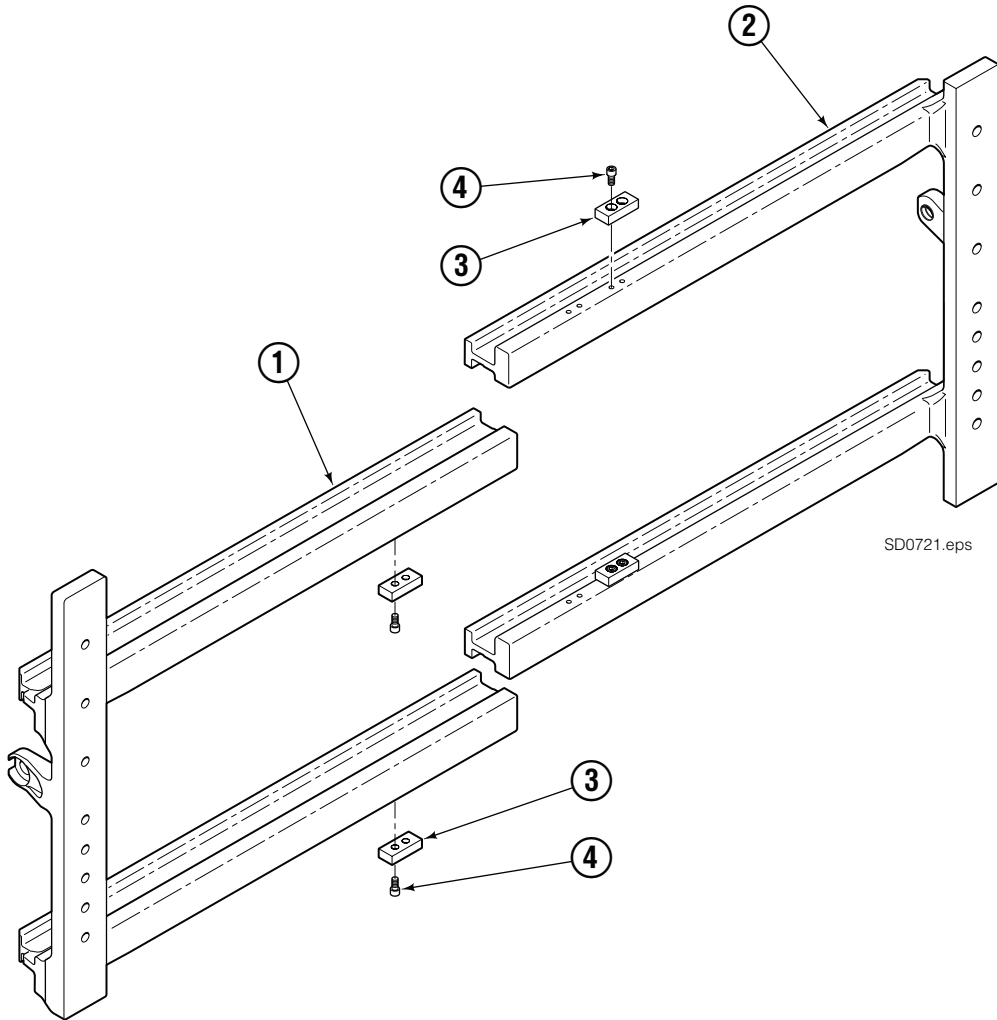

Fork Carrier Group

25G			
REF	QTY	PART NO.	DESCRIPTION
		6076957	Fork Carrier Group
1	1	6081993	Fork Carrier, RH
2	1	6082090	Fork Carrier, LH
3	4	6066470	Fork Stop
4	8	219596	Capscrew, M8 x 16

Reference: Fastener Kit 6067507, SK-9720, S-23332, S-23334.