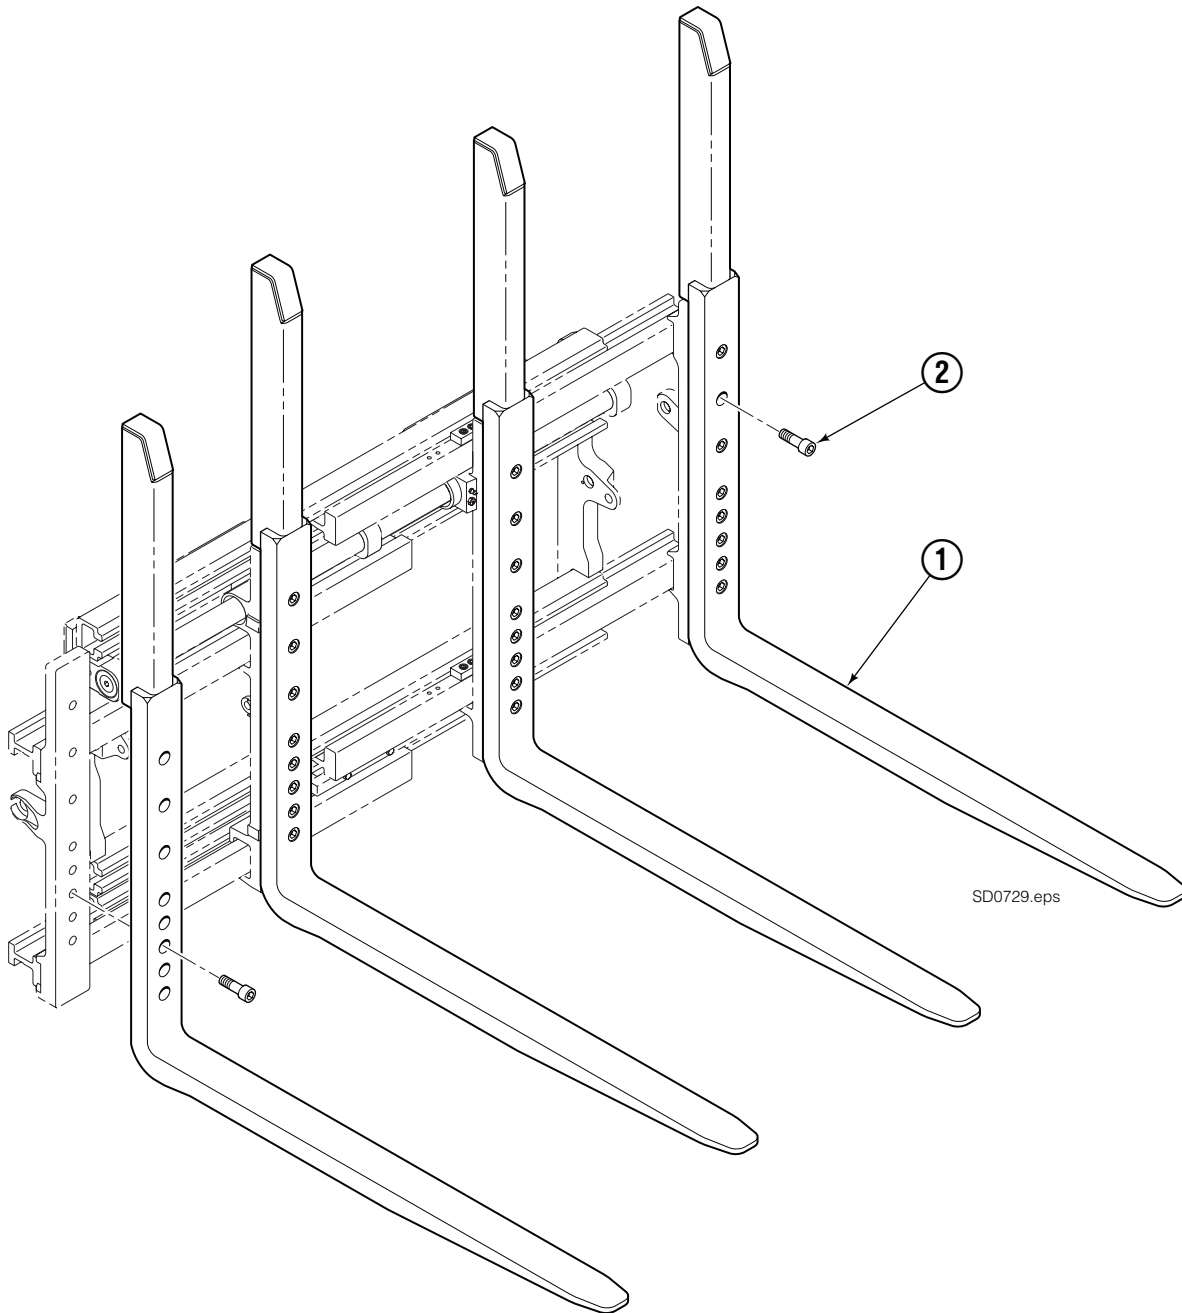

◆ Includes items 1-17.

● See Cylinder page for parts breakdown.

■ If required for Fork tip alignment. Not included in Base Unit.

Reference: Fastener Kit 6067507, SK-9717, SK-9718.

Cylinder

25G			
REF	QTY	PART NO.	DESCRIPTION
		6076828	Cylinder
1	1	6076827	Shell
2	2	663694	Plug, 3
3	1	6066334	O-Ring ◆
4	1	6066370	Backup Ring ◆
5	2	6066318	Piston Ring ◆
6	1	6066303	Rod Seal ◆
7	1	6066320	Piston Seal ◆
8	1	6066280	Rod Wiper ◆
9	1	6065874	Retainer
10	1	6066599	Piston/Rod Assembly
		6068008	Service Kit

♦ See Valve Assembly page for parts breakdown.
Reference: S-28864, Fitting Group 6076518.

Valve Assembly

25G			
REF	QTY	PART NO.	DESCRIPTION
		6072308	Valve Assembly
1	1	6072310	Valve Body
2	3	752555	Fitting, 6 SAE – M10 L-Series
3	1	210266	Flow Divider/Combiner
4	1	6071170	Seal Kit

Forks

25G			
REF	QTY	PART NO.	DESCRIPTION
1	4	6076960	Fork
2	32	769577	Capscrew, M16 x 50

Reference: Fastener Kit 6072117, S-23198.

Sideshift Mounting Group

SD0913.eps

Class III

REF	QTY	PART NO.	DESCRIPTION	REF	QTY	PART NO.	DESCRIPTION
		6070173	Sideshift Group (R12) ■	11	1	209542	◆ Key
		6071855	Lower Hook Group (R4) ▼	12	1	6131029	◆ Key
1	1	6081063	Upper Mounting Hook, RH	13	2	219529	◆ Capscrew, M16 x 40
2	1	6081143	Upper Mounting Hook, LH	14	2	601676	□ Fitting, 6-6
3	1	6081564	◆ Anchor Bracket	15	8	6040801	● Capscrew, M16 x 60
4	2	6127049	Upper Bearing	16	4	768809	● Capscrew, M10 x 16
5	2	7403	Grease Fitting	17	1	6085314	Cylinder Support Pad
6	1	675548	Sideshift Cylinder ▲	18	1	671176	Clevis Pin
7	1	678525	Clevis Pin	19	2	6066574	Lower Hook
8	2	672726	Cotter Pin	20	2	6070833	Lower Bearing
9	1	675550	Restrictor Washer	21	4	214991	Capscrew, M16 x 45
10	2	6066570	Spacer	22	4	667225	Washer