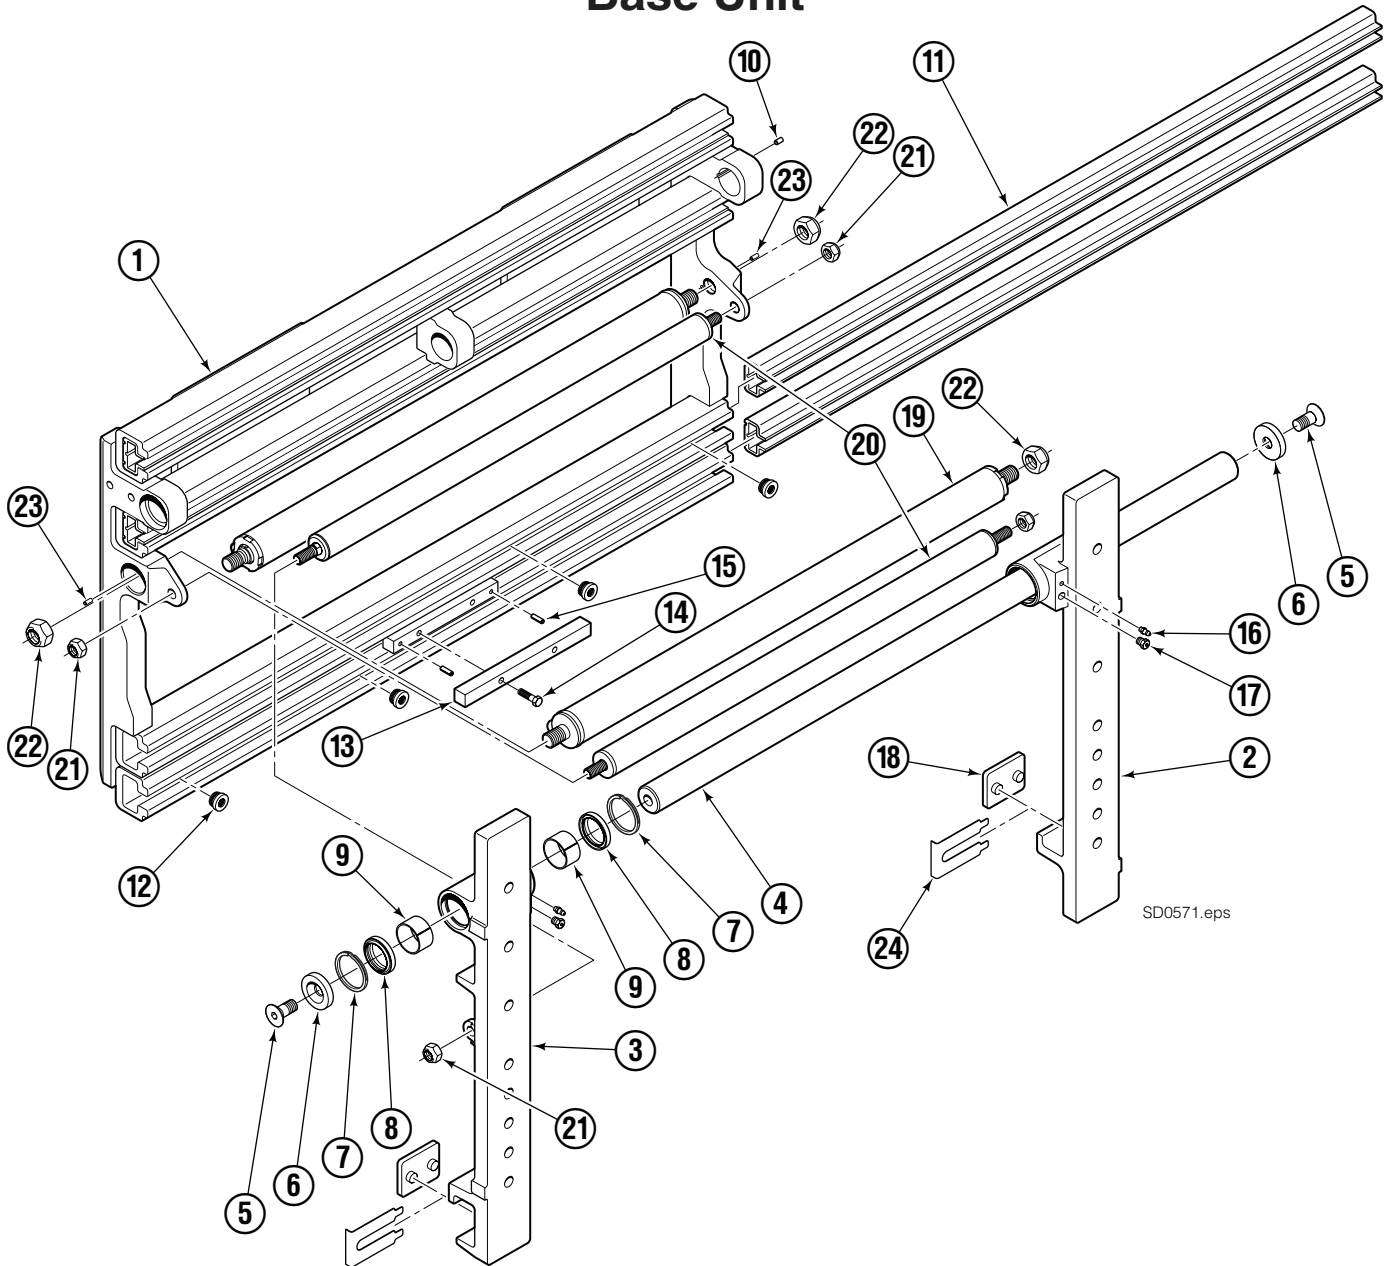

Safety Decals

G Single-Double			
REF	QTY	PART NO.	DESCRIPTION
1	2	679150	No Step Decal
2	8	665595	No Hand Hold Decal
3	1	6229149	Nameplate
4	1	6229145	Nameplate – Single Capacity
5	1	655268	Patent Plate
6	1	6071983	Close Forks Decal

Base Unit

25G							
REF	QTY	PART NO.	DESCRIPTION	REF	QTY	PART NO.	DESCRIPTION
		6076829	Base Unit (R1)	12	8	6028433	Bearing Retainer Plug
		6076823	Frame Assembly (R2) ◆	13	1	6069764	Fork Stop
1	1	6076057	Frame	14	2	765352	Capscrew, M8 x 30
2	1	6071859	Inner Fork Carrier – LH	15	2	767811	Roll Pin
3	1	6071858	Inner Fork Carrier – RH	16	2	424115	Lube Fitting
4	1	6138136	Bar	17	2	6069835	Relief Fitting
5	2	388348	Capscrew, M16 x 35	18	2	6069530	Pad Assembly
6	2	6069483	Upper Pin Retainer	19	2	6076828	Cylinder ●
7	4	6070661	Retaining Ring	20	2	6133449	Spring Cylinder
8	4	6066832	Seal	21	4	6066555	Nut, M14
9	4	6066556	Bushing	22	4	783800	Nut, M20
10	1	209776	Dowel Pin	23	2	768992	Roll Pin
11	4	6138135	Arm Bearing	24	1	6088014	Shim Kit ■

◆ Includes items 1-17.

● See Cylinder page for parts breakdown.

■ If required for Fork tip alignment. Not included in Base Unit.

Reference: Fastener Kit 6067507, SK-9717, SK-9718.

Cylinder

25G			
REF	QTY	PART NO.	DESCRIPTION
		6076828	Cylinder
1	1	6076827	Shell
2	2	663694	Plug, 3
3	1	6066334	O-Ring ◆
4	1	6066370	Backup Ring ◆
5	2	6066318	Piston Ring ◆
6	1	6066303	Rod Seal ◆
7	1	6066320	Piston Seal ◆
8	1	6066280	Rod Wiper ◆
9	1	6065874	Retainer
10	1	6066599	Piston/Rod Assembly
		6068008	Service Kit

♦ See Valve Assembly page for parts breakdown.
Reference: S-28864, Fitting Group 6076518.

Valve Assembly

25G			
REF	QTY	PART NO.	DESCRIPTION
		6072308	Valve Assembly
1	1	6072310	Valve Body
2	3	752555	Fitting, 6 SAE – M10 L-Series
3	1	210266	Flow Divider/Combiner
4	1	6071170	Seal Kit