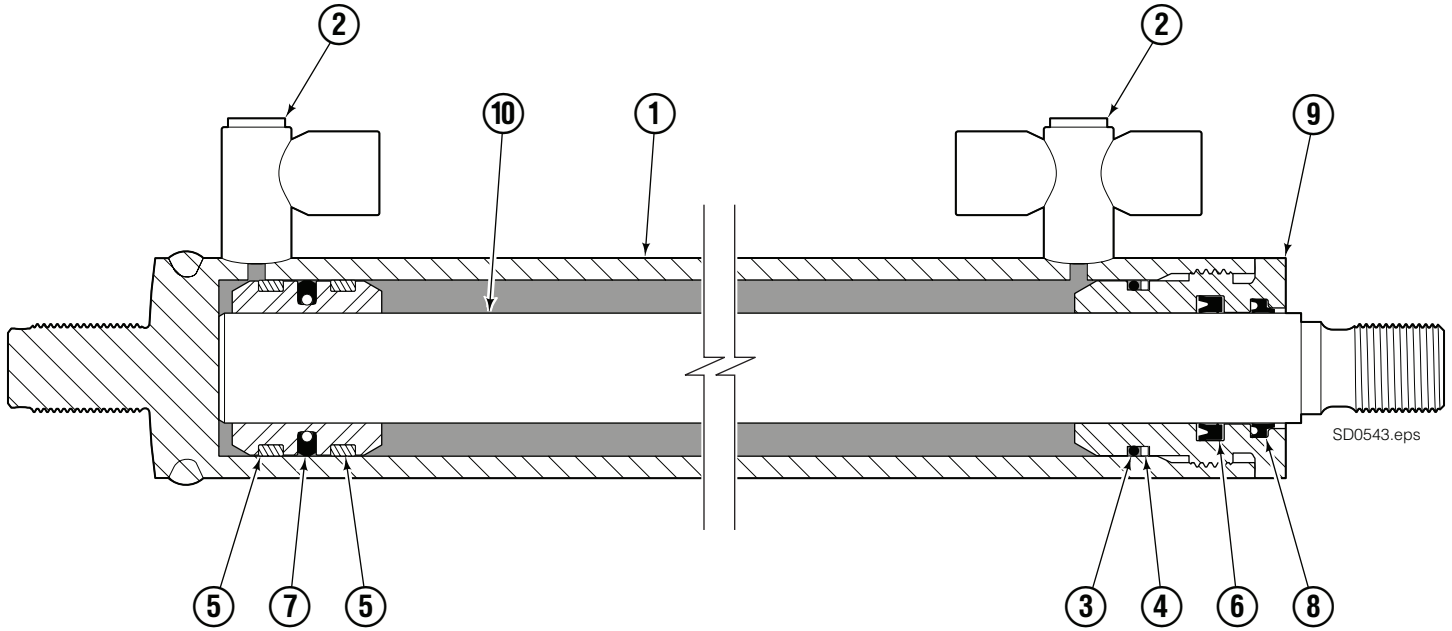

Base Unit

25G							
REF	QTY	PART NO.	DESCRIPTION	REF	QTY	PART NO.	DESCRIPTION
		6076829	Base Unit (R1)	12	8	6028433	Bearing Retainer Plug
		6076823	Frame Assembly (R2) ◆	13	1	6069764	Fork Stop
1	1	6076057	Frame	14	2	765352	Capscrew, M8 x 30
2	1	6071859	Inner Fork Carrier – LH	15	2	767811	Roll Pin
3	1	6071858	Inner Fork Carrier – RH	16	2	424115	Lube Fitting
4	1	6138136	Bar	17	2	6069835	Relief Fitting
5	2	388348	Capscrew, M16 x 35	18	2	6069530	Pad Assembly
6	2	6069483	Upper Pin Retainer	19	2	6076828	Cylinder ●
7	4	6070661	Retaining Ring	20	2	6133449	Spring Cylinder
8	4	6066832	Seal	21	4	6066555	Nut, M14
9	4	6066556	Bushing	22	4	783800	Nut, M20
10	1	209776	Dowel Pin	23	2	768992	Roll Pin
11	4	6138135	Arm Bearing	24	1	6088014	Shim Kit ■

◆ Includes items 1-17.

● See Cylinder page for parts breakdown.

■ If required for Fork tip alignment. Not included in Base Unit.

Reference: Fastener Kit 6067507, SK-9717, SK-9718.

Cylinder

25G			
REF	QTY	PART NO.	DESCRIPTION
		6076828	Cylinder
1	1	6076827	Shell
2	2	663694	Plug, 3
3	1	6066334	O-Ring ◆
4	1	6066370	Backup Ring ◆
5	2	6066318	Piston Ring ◆
6	1	6066303	Rod Seal ◆
7	1	6066320	Piston Seal ◆
8	1	6066280	Rod Wiper ◆
9	1	6065874	Retainer
10	1	6066599	Piston/Rod Assembly
		6068008	Service Kit

◆ Included in Service Kit 6068008.

Reference: S-22885.

Hydraulic Group

SD0903.ai

25G							
REF	QTY	PART NO.	DESCRIPTION	REF	QTY	PART NO.	DESCRIPTION
		6148897	Hydraulic Group	10	1	6068555	Tube Clamp
1	1	6044937	Hose, 385 mm	11	1	768788	Capscrew, M6 x 35
2	1	6138170	Hose, 575 mm	12	1	6083810	Fitting
3	1	6137924	Hose, 610 mm	13	2	6072245	Fitting
4	1	6046613	Hose, 360 mm	14	1	6072308	Valve Assembly ♦
5	1	6046613	Hose, 360 mm	15	2	768787	Capscrew, M6 x 30
6	1	6148845	Tube	16	4	200008	Cable Tie
7	1	6148844	Tube	17	1	6148843	Block
8	4	778100	Fitting, 6 SAE – M10 L Series	18	2	6076514	Adapter Fitting
9	2	604510	Plug, 6				