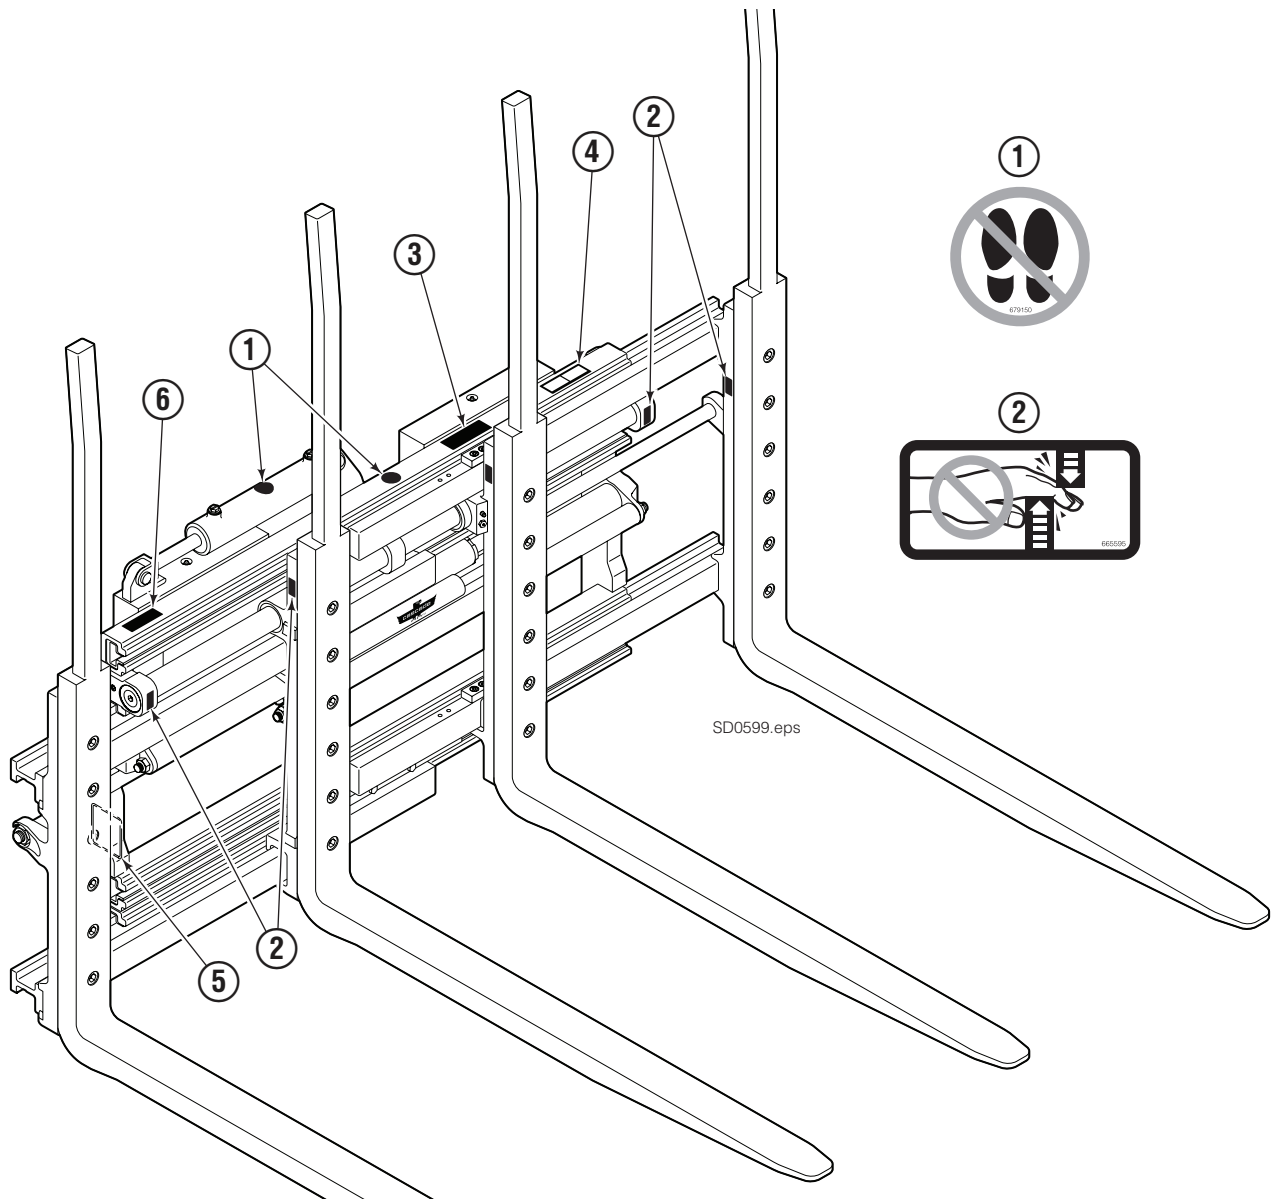

Safety Decals

G Single-Double			
REF	QTY	PART NO.	DESCRIPTION
1	2	679150	No Step Decal
2	8	665595	No Hand Hold Decal
3	1	6229149	Nameplate
4	1	6229145	Nameplate – Single Capacity
5	1	655268	Patent Plate
6	1	6071983	Close Forks Decal

Base Unit

25G							
REF	QTY	PART NO.	DESCRIPTION	REF	QTY	PART NO.	DESCRIPTION
		6076829	Base Unit (R1)	12	8	6028433	Bearing Retainer Plug
		6076823	Frame Assembly (R2) ◆	13	1	6069764	Fork Stop
1	1	6076057	Frame	14	2	765352	Capscrew, M8 x 30
2	1	6071859	Inner Fork Carrier – LH	15	2	767811	Roll Pin
3	1	6071858	Inner Fork Carrier – RH	16	2	424115	Lube Fitting
4	1	6138136	Bar	17	2	6069835	Relief Fitting
5	2	388348	Capscrew, M16 x 35	18	2	6069530	Pad Assembly
6	2	6069483	Upper Pin Retainer	19	2	6076828	Cylinder ●
7	4	6070661	Retaining Ring	20	2	6133449	Spring Cylinder
8	4	6066832	Seal	21	4	6066555	Nut, M14
9	4	6066556	Bushing	22	4	783800	Nut, M20
10	1	209776	Dowel Pin	23	2	768992	Roll Pin
11	4	6138135	Arm Bearing	24	1	6088014	Shim Kit ■

◆ Includes items 1-17.

● See Cylinder page for parts breakdown.

■ If required for Fork tip alignment. Not included in Base Unit.

Reference: Fastener Kit 6067507, SK-9717, SK-9718.

Cylinder

25G			
REF	QTY	PART NO.	DESCRIPTION
		6076828	Cylinder
1	1	6076827	Shell
2	2	663694	Plug, 3
3	1	6066334	O-Ring ◆
4	1	6066370	Backup Ring ◆
5	2	6066318	Piston Ring ◆
6	1	6066303	Rod Seal ◆
7	1	6066320	Piston Seal ◆
8	1	6066280	Rod Wiper ◆
9	1	6065874	Retainer
10	1	6066599	Piston/Rod Assembly
		6068008	Service Kit