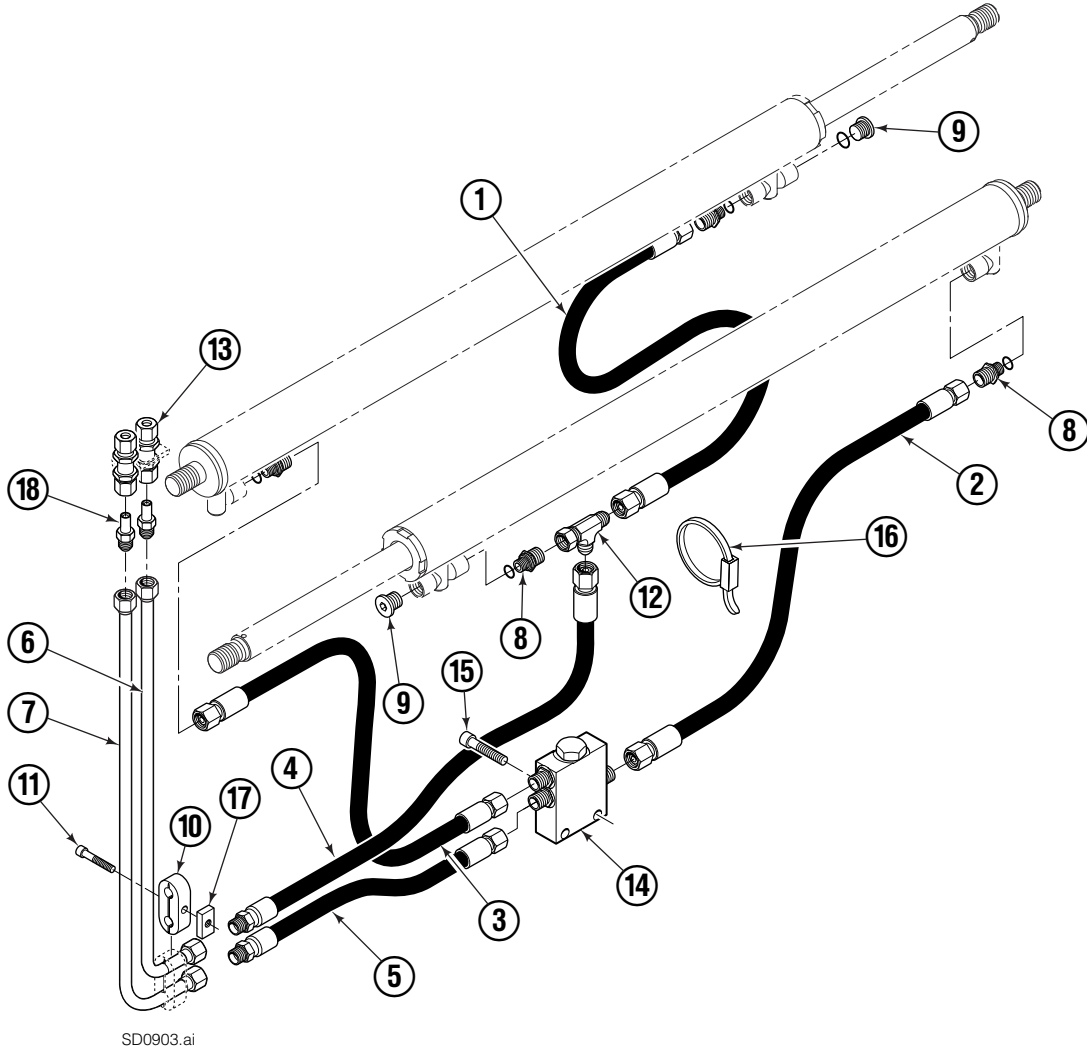

Hydraulic Group

SD0903.ai

25G							
REF	QTY	PART NO.	DESCRIPTION	REF	QTY	PART NO.	DESCRIPTION
		6148897	Hydraulic Group	10	1	6068555	Tube Clamp
1	1	6044937	Hose, 385 mm	11	1	768788	Capscrew, M6 x 35
2	1	6138170	Hose, 575 mm	12	1	6083810	Fitting
3	1	6137924	Hose, 610 mm	13	2	6072245	Fitting
4	1	6046613	Hose, 360 mm	14	1	6072308	Valve Assembly ♦
5	1	6046613	Hose, 360 mm	15	2	768787	Capscrew, M6 x 30
6	1	6148845	Tube	16	4	200008	Cable Tie
7	1	6148844	Tube	17	1	6148843	Block
8	4	778100	Fitting, 6 SAE – M10 L Series	18	2	6076514	Adapter Fitting
9	2	604510	Plug, 6				

♦ See Valve Assembly page for parts breakdown.
Reference: S-28864, Fitting Group 6076518.