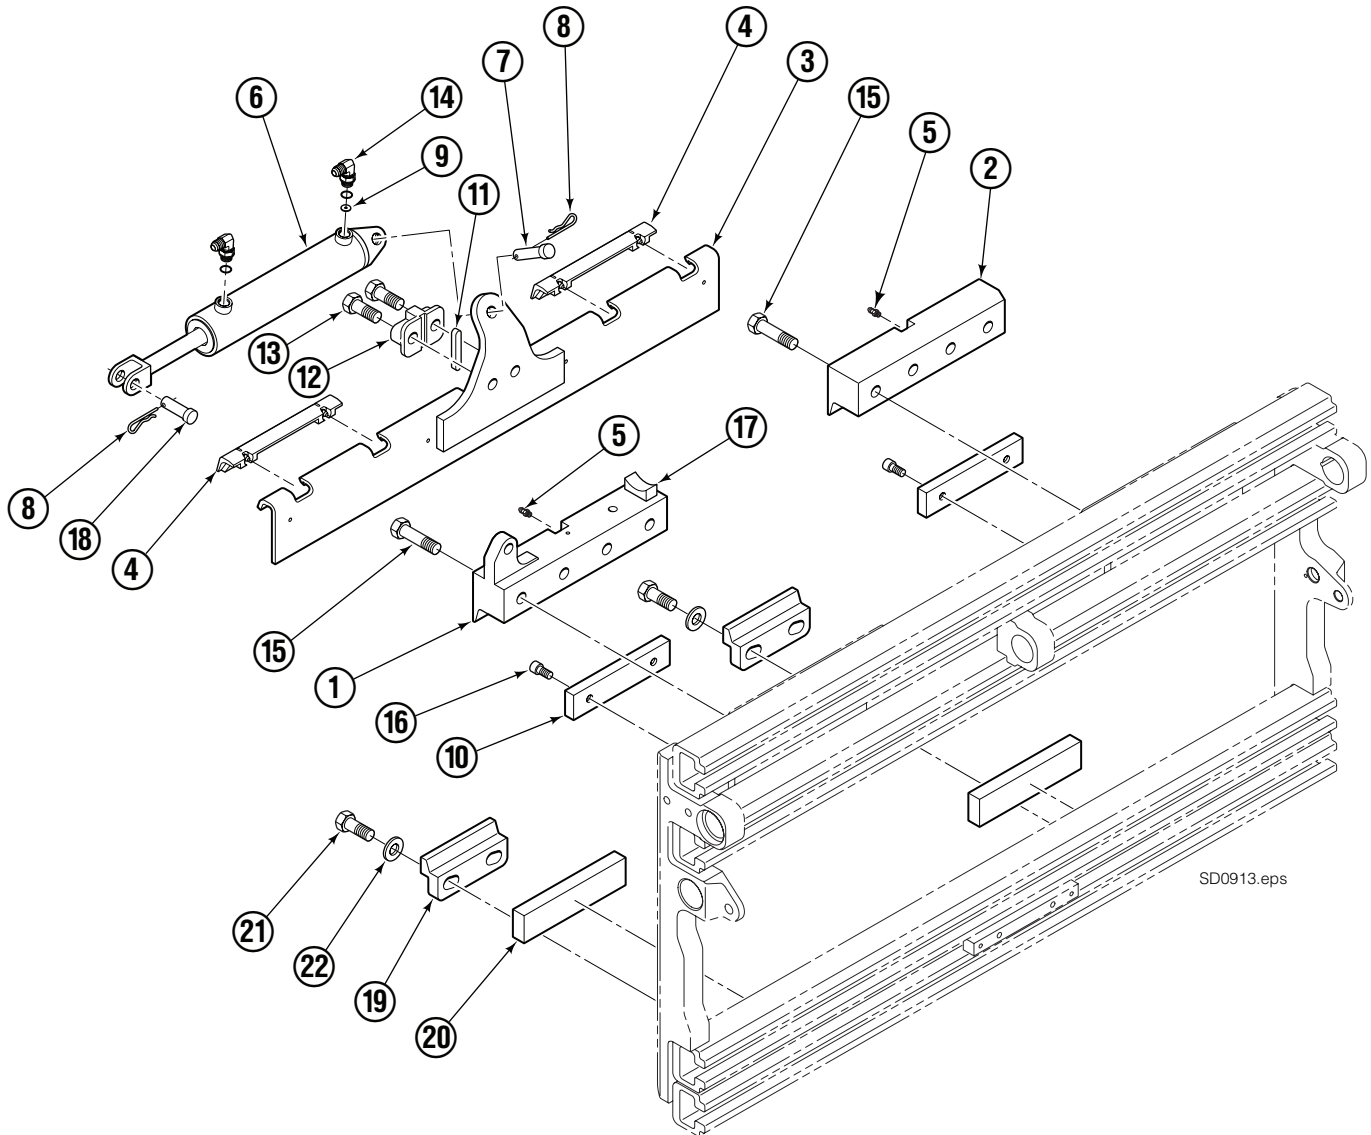

♦ See Valve Assembly page for parts breakdown.
Reference: S-28864, Fitting Group 6076518.

Valve Assembly

25G			
REF	QTY	PART NO.	DESCRIPTION
		6072308	Valve Assembly
1	1	6072310	Valve Body
2	3	752555	Fitting, 6 SAE – M10 L-Series
3	1	210266	Flow Divider/Combiner
4	1	6071170	Seal Kit

Fork Carrier Group

25G			
REF	QTY	PART NO.	DESCRIPTION
		6076957	Fork Carrier Group
1	1	6081993	Fork Carrier, RH
2	1	6082090	Fork Carrier, LH
3	4	6066470	Fork Stop
4	8	219596	Capscrew, M8 x 16

Reference: Fastener Kit 6067507, SK-9720, S-23332, S-23334.

Forks

25G			
REF	QTY	PART NO.	DESCRIPTION
1	4	6076960	Fork
2	32	769577	Capscrew, M16 x 50

Reference: Fastener Kit 6072117, S-23198.

Sideshift Mounting Group

SD0913.eps

Class III

REF	QTY	PART NO.	DESCRIPTION	REF	QTY	PART NO.	DESCRIPTION
		6070173	Sideshift Group (R12) ■	11	1	209542	◆ Key
		6071855	Lower Hook Group (R4) ▼	12	1	6131029	◆ Key
1	1	6081063	Upper Mounting Hook, RH	13	2	219529	◆ Capscrew, M16 x 40
2	1	6081143	Upper Mounting Hook, LH	14	2	601676	□ Fitting, 6-6
3	1	6081564	◆ Anchor Bracket	15	8	6040801	● Capscrew, M16 x 60
4	2	6127049	Upper Bearing	16	4	768809	● Capscrew, M10 x 16
5	2	7403	Grease Fitting	17	1	6085314	Cylinder Support Pad
6	1	675548	Sideshift Cylinder ▲	18	1	671176	Clevis Pin
7	1	678525	Clevis Pin	19	2	6066574	Lower Hook
8	2	672726	Cotter Pin	20	2	6070833	Lower Bearing
9	1	675550	Restrictor Washer	21	4	214991	Capscrew, M16 x 45
10	2	6066570	Spacer	22	4	667225	Washer