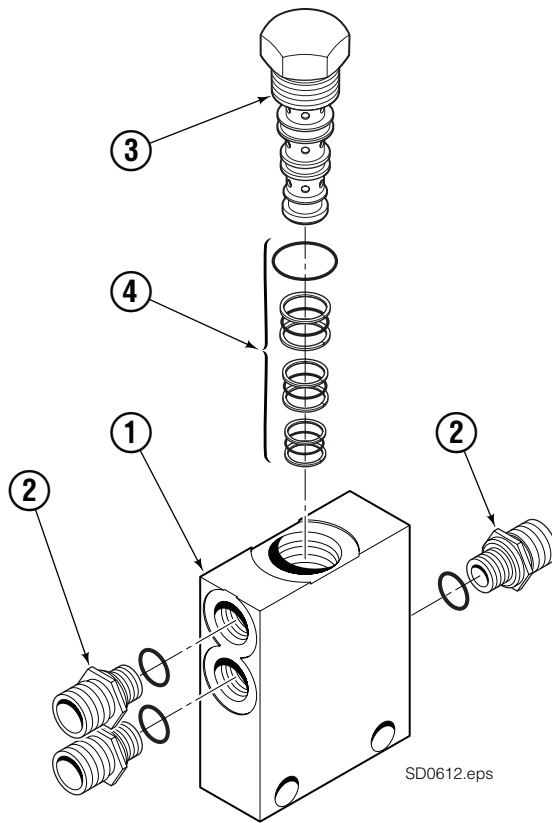

◆ Includes items 1-17.

● See Cylinder page for parts breakdown.

■ If required for Fork tip alignment. Not included in Base Unit.

Reference: Fastener Kit 6067507, SK-9717, SK-9718.

Cylinder

25G			
REF	QTY	PART NO.	DESCRIPTION
		6076828	Cylinder
1	1	6076827	Shell
2	2	663694	Plug, 3
3	1	6066334	O-Ring ◆
4	1	6066370	Backup Ring ◆
5	2	6066318	Piston Ring ◆
6	1	6066303	Rod Seal ◆
7	1	6066320	Piston Seal ◆
8	1	6066280	Rod Wiper ◆
9	1	6065874	Retainer
10	1	6066599	Piston/Rod Assembly
		6068008	Service Kit

◆ Included in Service Kit 6068008.

Reference: S-22885.

Hydraulic Group

SD0903.ai

25G							
REF	QTY	PART NO.	DESCRIPTION	REF	QTY	PART NO.	DESCRIPTION
		6148897	Hydraulic Group	10	1	6068555	Tube Clamp
1	1	6044937	Hose, 385 mm	11	1	768788	Capscrew, M6 x 35
2	1	6138170	Hose, 575 mm	12	1	6083810	Fitting
3	1	6137924	Hose, 610 mm	13	2	6072245	Fitting
4	1	6046613	Hose, 360 mm	14	1	6072308	Valve Assembly ♦
5	1	6046613	Hose, 360 mm	15	2	768787	Capscrew, M6 x 30
6	1	6148845	Tube	16	4	200008	Cable Tie
7	1	6148844	Tube	17	1	6148843	Block
8	4	778100	Fitting, 6 SAE – M10 L Series	18	2	6076514	Adapter Fitting
9	2	604510	Plug, 6				

♦ See Valve Assembly page for parts breakdown.
Reference: S-28864, Fitting Group 6076518.

Valve Assembly

25G			
REF	QTY	PART NO.	DESCRIPTION
		6072308	Valve Assembly
1	1	6072310	Valve Body
2	3	752555	Fitting, 6 SAE – M10 L-Series
3	1	210266	Flow Divider/Combiner
4	1	6071170	Seal Kit