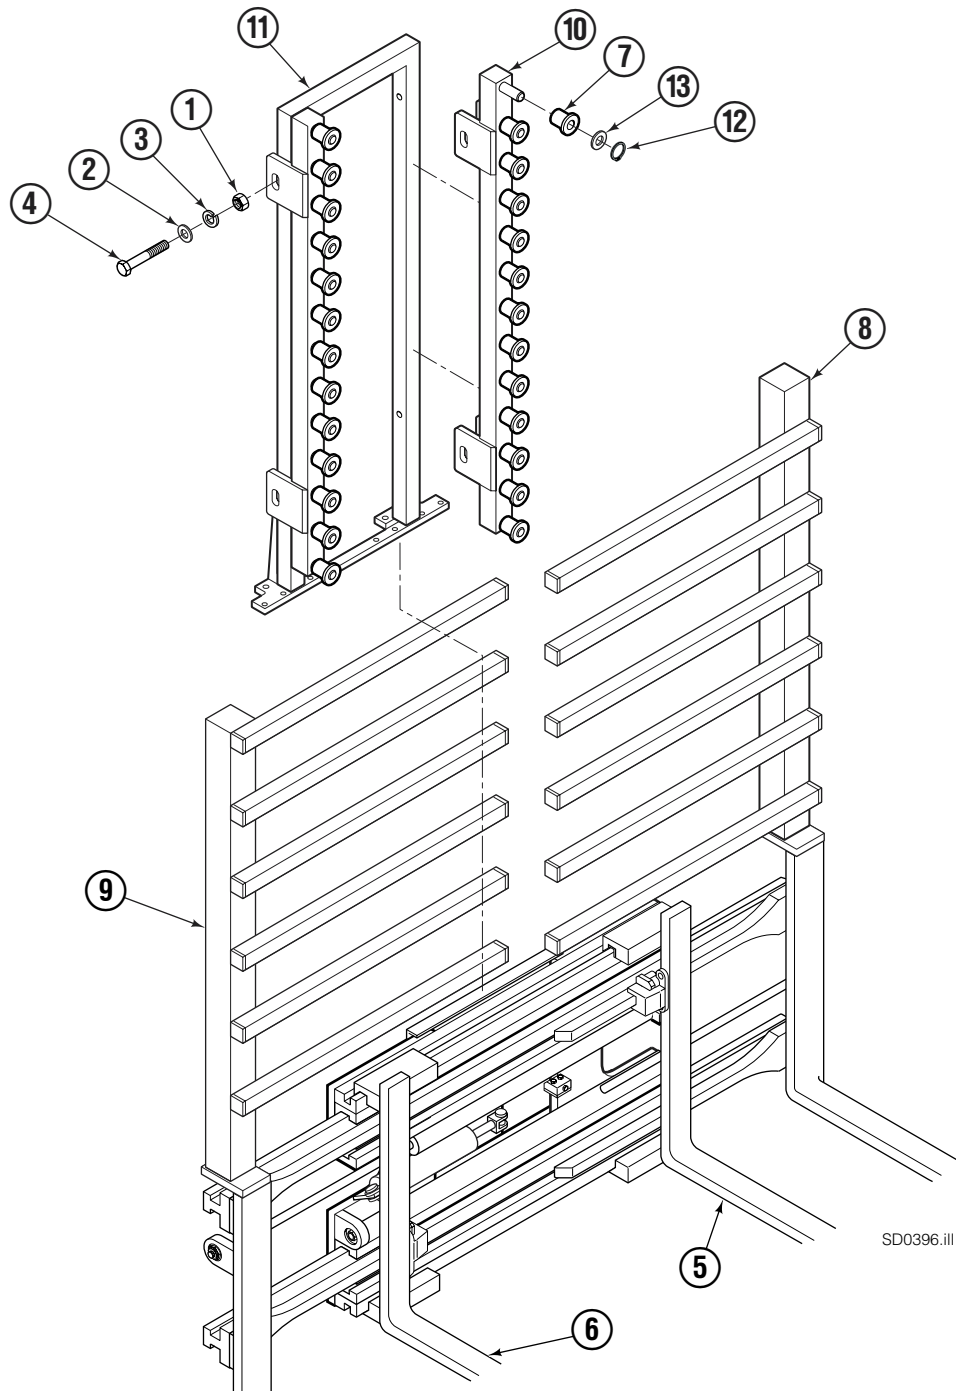

■ Included in Service Kit 553861.

Arm Group

50D			
REF	QTY	PART NO.	DESCRIPTION
		358157	Arm Group
1	2	355959	Arm Bar
2	16	607103	Capscrew, 3/4NCx1.50 GR8
■ 3	2	●	Latch Assembly
4	2	●	Latch Plates
5	4	●	Spring
6	2	●	Housing
7	4	6455	Lockwasher, 1/2
8	4	4506	Capscrew, 1/2NCx1.50 GR8
9	4	633801	Capscrew, 1/2NCx1.25 GR8
10	4	6290	Washer, 1/2
11	4	355725	Bearing
12	2	357729	Arm Bar

Reference:
205245 Base Unit Group
205243 Common Parts Group

- Includes items 4-6.
- Replaced by Service Kit 211748.

Fork and Backrest Group

SD0396.ill

50D							
REF	QTY	PART NO.	DESCRIPTION	REF	QTY	PART NO.	DESCRIPTION
		363156	Fork and Backrest Group	7	26	362219	Center Bearing
1	4	5906	Nut, 5/8 NC R.H.	8	1	363386	Outer Fork/Backrest-LH
2	4	6207	Washer, 5/8 in.	9	1	363387	Outer Fork/Backrest-RH
3	4	6292	Lockwasher	10	2	363389	Center Tube Weldment
4	4	8603	Capscrew, 5/8 NC x 3.50	11	1	363391	Center Backrest Weldment
5	1	357719	Inner Fork-LH	12	26	673373	Retaining Ring
6	1	357720	Inner Fork-RH	13	26	675620	Washer