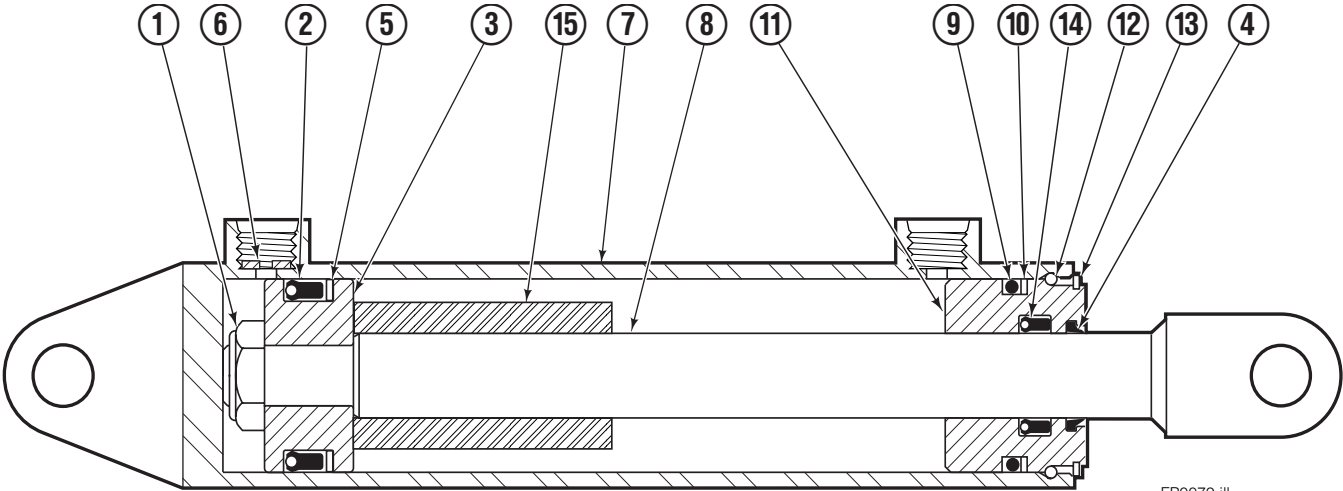

Sideshift Cylinder

FP0079.iii

REF	QTY	PART NO.	DESCRIPTION
		675548	Cylinder Assembly
1	1	553857	Nut
■ 2	1	662452	Seal
3	1	553501	Piston
■ 4	1	636851	Wiper
■ 5	1	638247	Back-up Ring
6	1	675550	Washer (orifice .085)
7	1	675549	Shell
8	1	553449	Rod
■ 9	1	2785	O-Ring
■ 10	1	615128	Back-up Ring
11	1	553500	Retainer
12	1	553856	Retaining Ring
13	1	7202	Snap Ring
■ 14	1	641835	Seal
15	1	---	Spacer
		553861	Service Kit

■ Included in Service Kit 553861.