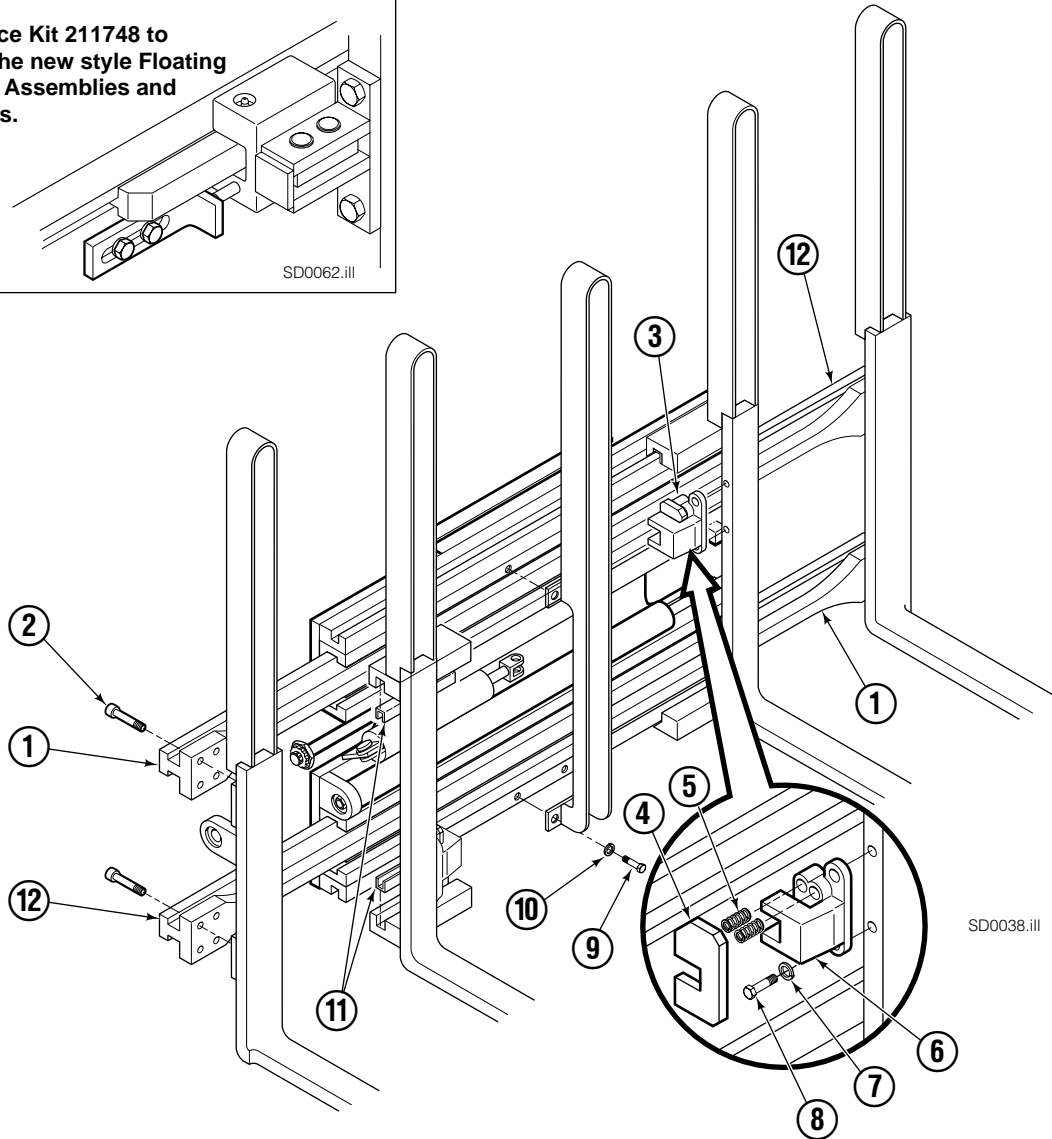

■ Included in Service Kit 560729.

Sideshift Cylinder

FP0079.iii

REF	QTY	PART NO.	DESCRIPTION
		675548	Cylinder Assembly
1	1	553857	Nut
■ 2	1	662452	Seal
3	1	553501	Piston
■ 4	1	636851	Wiper
■ 5	1	638247	Back-up Ring
6	1	675550	Washer (orifice .085)
7	1	675549	Shell
8	1	553449	Rod
■ 9	1	2785	O-Ring
■ 10	1	615128	Back-up Ring
11	1	553500	Retainer
12	1	553856	Retaining Ring
13	1	7202	Snap Ring
■ 14	1	641835	Seal
15	1	---	Spacer
		553861	Service Kit

■ Included in Service Kit 553861.

Arm Group

50D			
REF	QTY	PART NO.	DESCRIPTION
		358157	Arm Group
1	2	355959	Arm Bar
2	16	607103	Capscrew, 3/4NCx1.50 GR8
■ 3	2	●	Latch Assembly
4	2	●	Latch Plates
5	4	●	Spring
6	2	●	Housing
7	4	6455	Lockwasher, 1/2
8	4	4506	Capscrew, 1/2NCx1.50 GR8
9	4	633801	Capscrew, 1/2NCx1.25 GR8
10	4	6290	Washer, 1/2
11	4	355725	Bearing
12	2	357729	Arm Bar