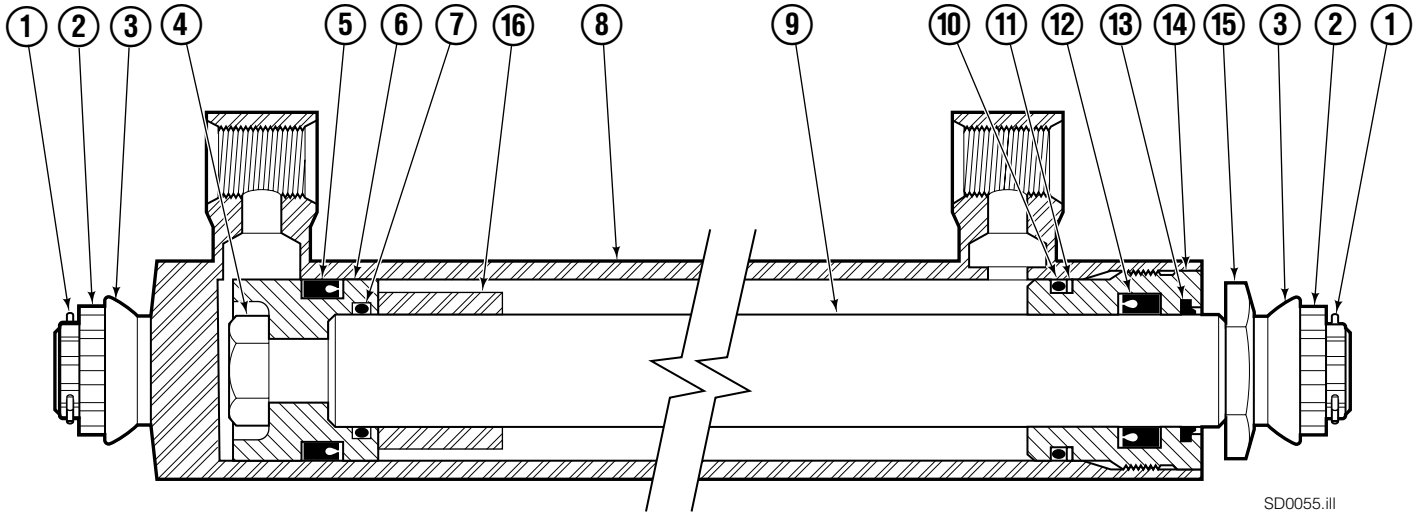

SD0056.iii

Base Unit and Mounting ITA Class III

50D							
REF	QTY	PART NO.	DESCRIPTION	REF	QTY	PART NO.	DESCRIPTION
		205245	Base Unit Group	21	2	7962	Roll Pin
		205243	Common Parts Group	22	2	7861	Roll Pin
		204276	Mounting Group	■23	2	204200	Cylinder
1	1	204265	Upper Hook–RH	24	4	208857	Bearing
2	4	7403	Grease Fitting	25	4	208858	Bearing
3	2	675969	Lower Hook	26	4	667663	Bearing
4	2	204273	Spacer	27	8	667909	Capscrew, 1/2NCx3.0
5	4	667808	Capscrew, 5/8NCx2.0 GR8	28	8	667910	Washer
6	4	667225	Washer	29	2	204255	Frame
7	4	6292	Lockwasher	30	2	209427	Stop
8	20	643539	Capscrew, 1/2NCx1.75 GR8	31	4	6288	Lockwasher, 3/8
9	30	6290	Lockwasher, 1/2	32	4	643524	Capscrew, 3/8NCx.75 GR8
10	2	672018	Bearing	◆33	1	675548	Sideshift Cylinder
11	1	204266	Anchor	34	1	204218	Mounting Plate–RH
12	2	672726	Cotter Pin	35	2	204212	Lower Bearing
13	2	678525	Pin	36	2	5027	Setscrew
14	1	205227	Bracket	37	2	5932	Nut
15	2	205222	Channel	38	2	200761	Thrust Plug
16	4	205324	Spring Pin	39	6	643538	Capscrew, 1/2NCx1.50 GR8
17	2	3559	Capscrew, 1/4NCx2.0 GR5	40	1	204267	Upper Hook–LH
18	2	6201	Washer, 1/4	41	2	204274	Strip
19	2	6097	Nut	42	4	643542	Capscrew, 1/2NCx2.75 GR8
20	1	204285	Mounting Plate–LH				

■ See Cylinder page for parts breakdown.

◆ See Sideshift Cylinder page for parts breakdown.

Cylinder

SD0055.ill

50D			
REF	QTY	PART NO.	DESCRIPTION
		204200	Cylinder Assembly
1	2	6510	Cotter Pin
2	2	667624	Retainer
3	2	667625	Nut
4	1	667623	Nut
■ 5	1	557598	Seal
6	1	559702	Piston
■ 7	1	2716	O-Ring
8	1	559662	Shell
9	1	416991	Rod
■ 10	1	2722	O-Ring
■ 11	1	615126	Back-up Ring
■ 12	1	662448	Seal
■ 13	1	636853	Wiper
14	1	413799	Retainer
15	1	667626	Washer
16	1	---	Spacer
		560729	Service Kit