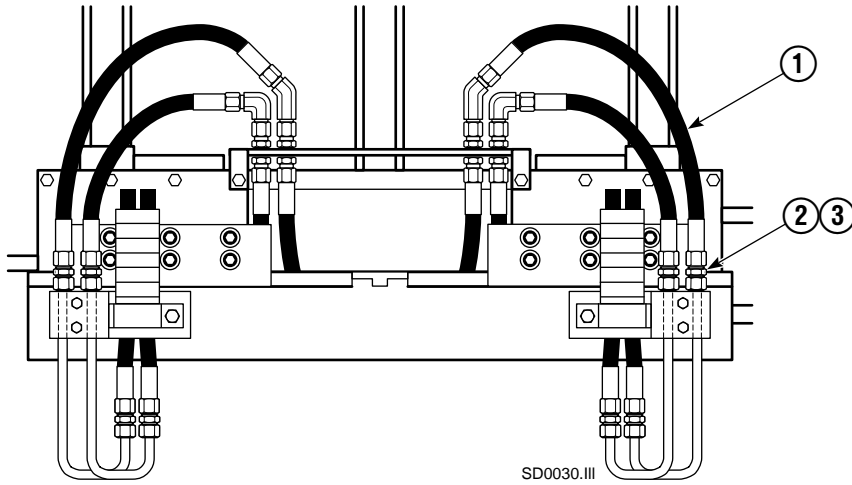

■ Included in Service Kit 553861.

Arm Group

50D			
REF	QTY	PART NO.	DESCRIPTION
		358157	Arm Group
1	2	355959	Arm Bar
2	16	607103	Capscrew, 3/4NCx1.50 GR8
■ 3	2	●	Latch Assembly
4	2	●	Latch Plates
5	4	●	Spring
6	2	●	Housing
7	4	6455	Lockwasher, 1/2
8	4	4506	Capscrew, 1/2NCx1.50 GR8
9	4	633801	Capscrew, 1/2NCx1.25 GR8
10	4	6290	Washer, 1/2
11	4	355725	Bearing
12	2	357729	Arm Bar

Reference:
205245 Base Unit Group
205243 Common Parts Group

- Includes items 4-6.
- Replaced by Service Kit 211748.

Fork and Backrest Group

SD0396.ill

50D							
REF	QTY	PART NO.	DESCRIPTION	REF	QTY	PART NO.	DESCRIPTION
		363156	Fork and Backrest Group	7	26	362219	Center Bearing
1	4	5906	Nut, 5/8 NC R.H.	8	1	363386	Outer Fork/Backrest-LH
2	4	6207	Washer, 5/8 in.	9	1	363387	Outer Fork/Backrest-RH
3	4	6292	Lockwasher	10	2	363389	Center Tube Weldment
4	4	8603	Capscrew, 5/8 NC x 3.50	11	1	363391	Center Backrest Weldment
5	1	357719	Inner Fork-LH	12	26	673373	Retaining Ring
6	1	357720	Inner Fork-RH	13	26	675620	Washer

Installation Kit

REF	QTY	PART NO.	DESCRIPTION
		205854	Installation Kit
1	4	2161	Hose
2	4	2347	Fitting, 6-6
3	4	674294	Fitting, 6-8

Do you have questions you need answered right now? Call your nearest Cascade Parts Department. Visit us online at www.cascorp.com