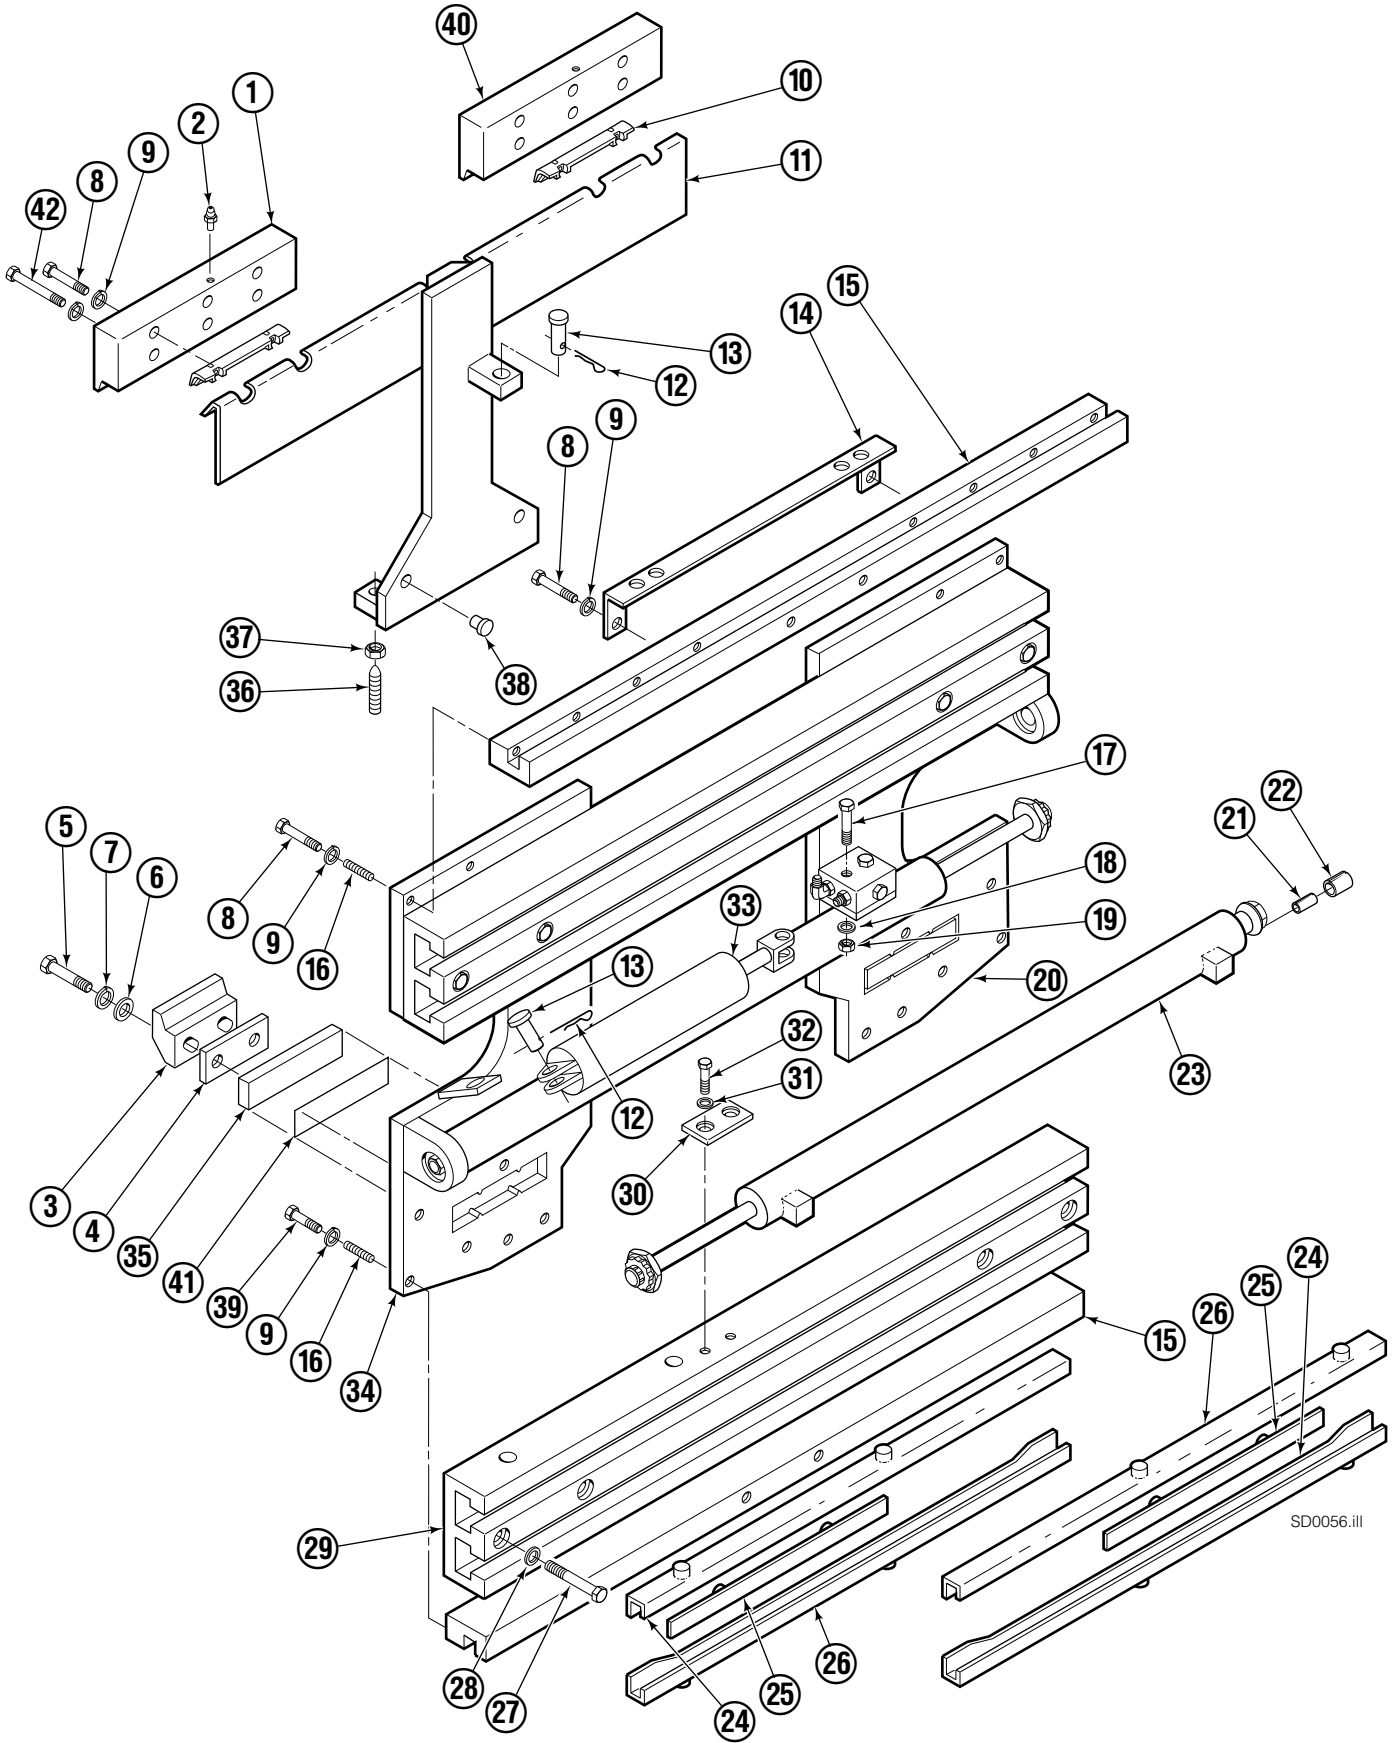

SD0056.iii

Base Unit and Mounting ITA Class III

50D							
REF	QTY	PART NO.	DESCRIPTION	REF	QTY	PART NO.	DESCRIPTION
		205245	Base Unit Group	21	2	7962	Roll Pin
		205243	Common Parts Group	22	2	7861	Roll Pin
		204276	Mounting Group	■23	2	204200	Cylinder
1	1	204265	Upper Hook–RH	24	4	208857	Bearing
2	4	7403	Grease Fitting	25	4	208858	Bearing
3	2	675969	Lower Hook	26	4	667663	Bearing
4	2	204273	Spacer	27	8	667909	Capscrew, 1/2NCx3.0
5	4	667808	Capscrew, 5/8NCx2.0 GR8	28	8	667910	Washer
6	4	667225	Washer	29	2	204255	Frame
7	4	6292	Lockwasher	30	2	209427	Stop
8	20	643539	Capscrew, 1/2NCx1.75 GR8	31	4	6288	Lockwasher, 3/8
9	30	6290	Lockwasher, 1/2	32	4	643524	Capscrew, 3/8NCx.75 GR8
10	2	672018	Bearing	◆33	1	675548	Sideshift Cylinder
11	1	204266	Anchor	34	1	204218	Mounting Plate–RH
12	2	672726	Cotter Pin	35	2	204212	Lower Bearing
13	2	678525	Pin	36	2	5027	Setscrew
14	1	205227	Bracket	37	2	5932	Nut
15	2	205222	Channel	38	2	200761	Thrust Plug
16	4	205324	Spring Pin	39	6	643538	Capscrew, 1/2NCx1.50 GR8
17	2	3559	Capscrew, 1/4NCx2.0 GR5	40	1	204267	Upper Hook–LH
18	2	6201	Washer, 1/4	41	2	204274	Strip
19	2	6097	Nut	42	4	643542	Capscrew, 1/2NCx2.75 GR8
20	1	204285	Mounting Plate–LH				

■ See Cylinder page for parts breakdown.

◆ See Sideshift Cylinder page for parts breakdown.

Cylinder

SD0055.ill

50D			
REF	QTY	PART NO.	DESCRIPTION
		204200	Cylinder Assembly
1	2	6510	Cotter Pin
2	2	667624	Retainer
3	2	667625	Nut
4	1	667623	Nut
■ 5	1	557598	Seal
6	1	559702	Piston
■ 7	1	2716	O-Ring
8	1	559662	Shell
9	1	416991	Rod
■ 10	1	2722	O-Ring
■ 11	1	615126	Back-up Ring
■ 12	1	662448	Seal
■ 13	1	636853	Wiper
14	1	413799	Retainer
15	1	667626	Washer
16	1	---	Spacer
		560729	Service Kit