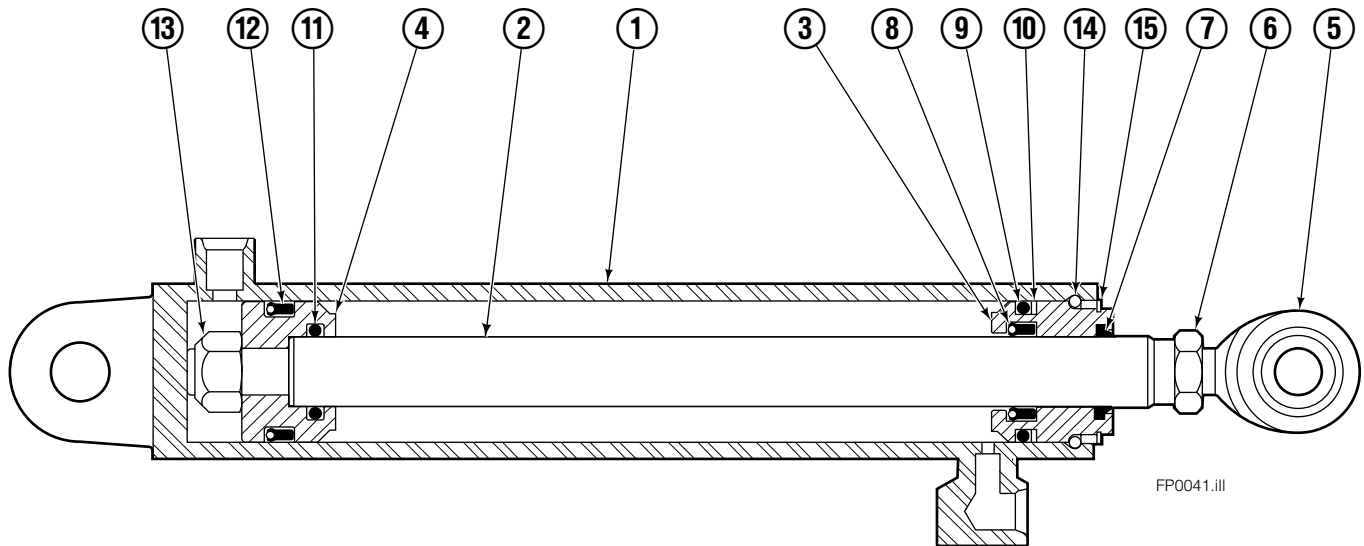

■ Included in Service Kit 553861.

Hydraulic/Fork Group

55F							
REF	QTY	PART NO.	DESCRIPTION	REF	QTY	PART NO.	DESCRIPTION
		207220	Hydraulic Group – 37 in. ■ ●	13	2	763169	Capscrew
		206912	Fork Group □	14	2	680217	Lockwasher
1	1	583943	Cylinder Assembly, LH ◆	15	8	206924	Capscrew
2	1	583951	Cylinder Assembly, RH ◆	16	2	206925	Pin
3	1	207563	Hose	17	4	207552	Block
4	1	207564	Hose	18	2	206916	Grommet
5	1	207565	Hose	19	2	206926	Clevis Pin
6	1	207566	Hose	20	2	207210	Hairpin Cotter
7	2	207208	Fork Carrier	21	2	768551	Capscrew
8	2	206914	Lug	22	2	7403	Grease Fitting
9	4	206915	Bearing	23	1	768753	Setscrew
10	4	206922	Capscrew	24	1	207211	Jam Nut
11	4	678991	Lockwasher	25	1	200008	Cable Tie
12	2	206923	Eyebolt	26	6	617915	Fitting, 4-4

■ Carriage width.

◆ See Cylinder page for parts breakdown.

Reference: BC-101, S-5981, S-3990.

● Includes items 1 through 6.

□ Includes items 7 through 26.

Left Hand Cylinder

55F			
REF	QTY	PART NO.	DESCRIPTION
		583943	Cylinder Assembly – 37" ■
1	1	564168	Shell – 37" ■
2	1	564184	Rod – 37" ■
3	1	685664	Retainer
4	1	685665	Piston
5	1	564193	● Rod End
6	1	5718	● Nut
7	1	636850	● Rod Wiper
8	1	646540	● Rod Seal
9	1	2718	● O-Ring
10	1	615122	● Back-up Ring
11	1	2710	● O-Ring
12	1	663728	● Piston Seal
13	1	563462	Piston Nut
14	1	563916	Retaining Ring
15	1	3137	Snap Ring
		684827	Service Kit

■ Carriage width.

● Included in Service Kit 684827.

Reference: S-6140, S-6141.

Right Hand Cylinder

55F

REF	QTY	PART NO.	DESCRIPTION
		583951	Cylinder Assembly - 37" ■
1	1	564176	Shell - 37" ■
2	1	564184	Rod - 37" ■
3	1	685664	Retainer
4	1	685665	Piston
5	1	564193	● Rod End
6	1	5718	● Nut
7	1	636850	● Rod Wiper
8	1	646540	● Rod Seal
9	1	2718	● O-Ring
10	1	615122	● Back-up Ring
11	1	2710	● O-Ring
12	1	663728	● Piston Seal
13	1	563462	Piston Nut
14	1	563916	Retaining Ring
15	1	3137	Snap Ring
		684827	Service Kit