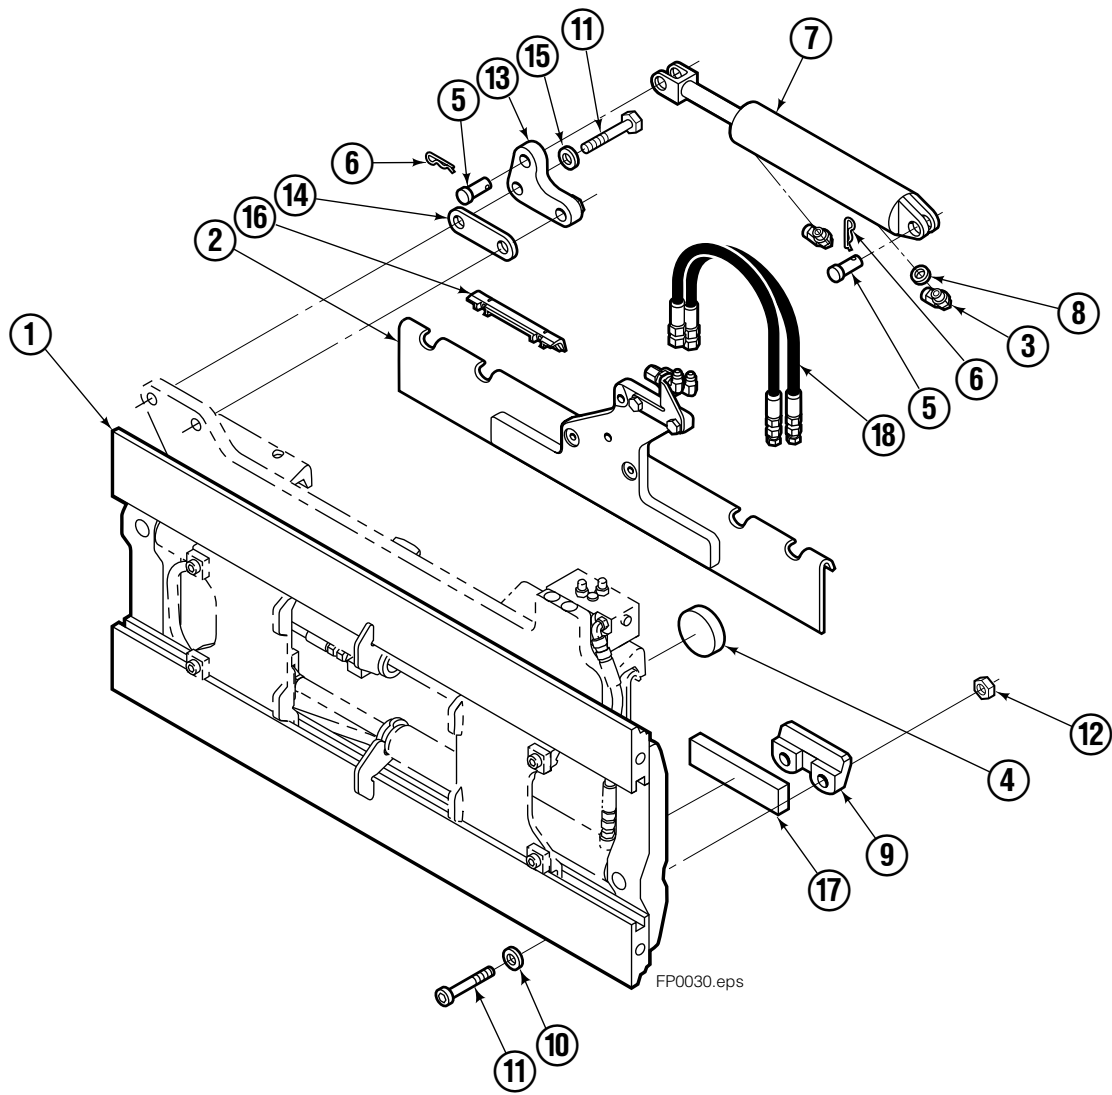

Safety Decals

Mounting Group Sideshifting

Reference:
BC-101
SK-5981
2S-3988

55F

REF	QTY	PART NO.	DESCRIPTION	REF	QTY	PART NO.	DESCRIPTION
		207326●	Sideshifting Mounting-37" ■	10	4	667225	Washer
1	1	395315	Frame-37" ■	11	6	766154	Capscrew, M16x2,0x40-8.8
2	1	207184	Anchor Bracket-37" ■	12	4	678990	Nut
3	2	601676	Fitting, 6-6	13	1	206909	Lug
4	1	206917	Center Bearing-49" only	14	1	206910	Spacer
5	2	678525	Clevis Pin	15	2	684355	Lockwasher
6	2	672726	Hairpin Cotter	16	2	204187	Upper Bearing
◆7	1	675548	Cylinder Assembly	17	2	207209	Lower Bearing
8	1	675550	Washer (orifice .085)	18	2	207578	Hose
9	2	204186	Lower Hook				

- Carriage width.
- Includes items 2 through 17.
- ◆ See Cylinder page for parts breakdown.

Sideshift Cylinder ITA Class III

FP0126.ill

55E			
REF	QTY	PART NO.	DESCRIPTION
		675548	Cylinder Assembly
1	1	553857	Nut
2	1	662452	■ Seal
3	1	553501	Piston
4	1	636851	■ Wiper
5	1	638247	■ Back-up Ring
6	1	675550	Washer (orifice .085 in.)
7	1	675549	Shell
8	1	553449	Rod
9	1	2785	■ O-Ring
10	1	615128	■ Back-up Ring
11	1	553500	Retainer
12	1	553856	Retaining Ring
13	1	7202	Snap Ring
14	1	641835	■ Seal
		553861	Service Kit

■ Included in Service Kit 553861.

Hydraulic/Fork Group

55F							
REF	QTY	PART NO.	DESCRIPTION	REF	QTY	PART NO.	DESCRIPTION
		207220	Hydraulic Group – 37 in. ■ ●	13	2	763169	Capscrew
		206912	Fork Group □	14	2	680217	Lockwasher
1	1	583943	Cylinder Assembly, LH ◆	15	8	206924	Capscrew
2	1	583951	Cylinder Assembly, RH ◆	16	2	206925	Pin
3	1	207563	Hose	17	4	207552	Block
4	1	207564	Hose	18	2	206916	Grommet
5	1	207565	Hose	19	2	206926	Clevis Pin
6	1	207566	Hose	20	2	207210	Hairpin Cotter
7	2	207208	Fork Carrier	21	2	768551	Capscrew
8	2	206914	Lug	22	2	7403	Grease Fitting
9	4	206915	Bearing	23	1	768753	Setscrew
10	4	206922	Capscrew	24	1	207211	Jam Nut
11	4	678991	Lockwasher	25	1	200008	Cable Tie
12	2	206923	Eyebolt	26	6	617915	Fitting, 4-4