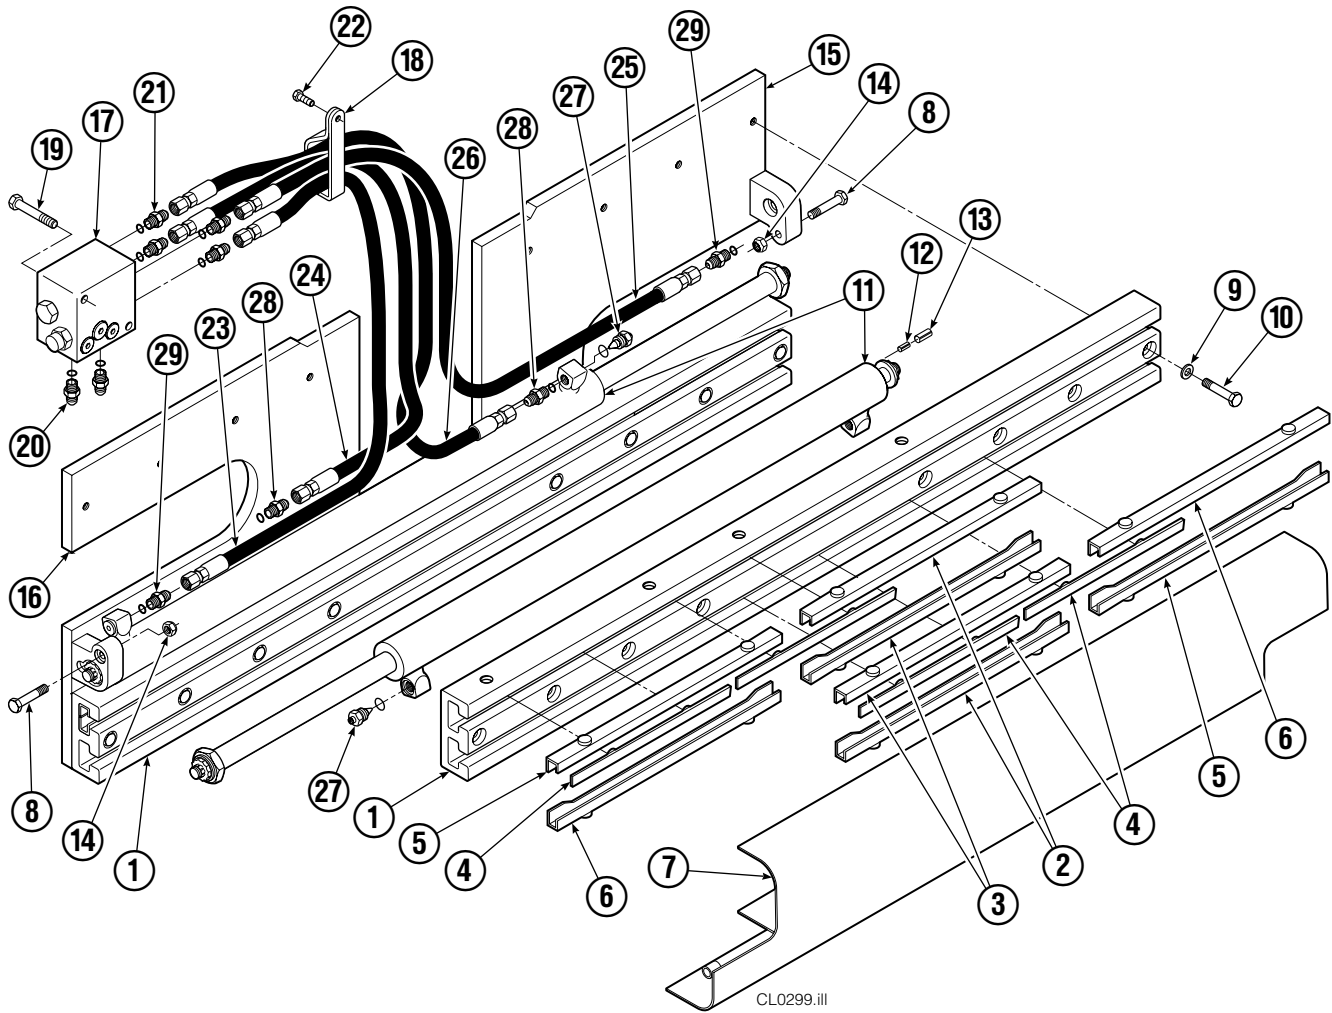

Internet: www.cascorp.com

Safety Decals

REF	QTY	PART NO.	DESCRIPTION
1	1	679150	No Step Decal
2	2	665595	No Hand Hold Decal
3	1	679059	Quick Change Hook Decal

Publications

PART NO.	DESCRIPTION
669224	Service Manual
672944	Operators Guide
668987	Installation Instructions
680664	Servicing Cascade Cylinders-VHS
679929	Tool Catalog
673964	Literature Index Order Form

Base Unit Group

40D							
REF	QTY	PART NO.	DESCRIPTION	REF	QTY	PART NO.	DESCRIPTION
		385896	Base Unit Group – Items 1-16	15	1	385898	Mounting Plate – LH
1	1	207325	Frame – Lower	16	1	385900	Mounting Plate – RH
	1	207394	Frame – Upper	17	1	204405	Valve ●
	2	672610	Bearing	18	1	204404	Valve Bracket
3	4	672609	Bearing	19	2	8601	Capscrew, .375 x 3.50
4	4	667663	Bearing	20	2	601377	Fitting, 8-8
5	4	671852	Bearing	21	4	604511	Fitting, 6-6
6	4	671851	Bearing	22	1	3651	Capscrew, .50 x .75
7	1	207318	Bumper	23	1	680221	Hose – 51.75 in.
8	2	640699	Capscrew, .50 x 2.75	24	1	201255	Hose – 35 in.
9	16	667225	Washer, .625	25	1	204912	Hose – 54.5 in.
10	16	667644	Capscrew, .625 x 3.25	26	1	678514	Hose – 31.5 in.
11	2	207317	Cylinder ▲	27	2	667609	Restrictor Cartridge ■
12	2	7961	Roll Pin – Outer	28	2	686369	Fitting
13	2	7882	Roll Pin – Inner	29	2	611288	Fitting, 6-8
14	2	665707	Nut				

Cylinder

40D			
REF	QTY	PART NO.	DESCRIPTION
		207317	Cylinder Assembly
1	2	6511	Cotter Pin ■
2	2	667667	Nut Retainer ■
3	2	667668	Nut ■
4	1	564194	Shell
5	1	602580	Fitting
6	1	558402	Piston
7	1	2722	O-Ring ▲
8	1	557376	Seal ▲
9	1	2791	O-Ring ▲
10	1	615134	Back-Up Ring ▲
11	1	667675	Retainer
12	1	662451	Seal ▲
13	1	638246	Nylon Ring ▲
14	1	628047	Wiper ▲
15	1	561012	Nut
16	1	564195	Rod
17	1	667676	Washer
18	1	—	Spacer
19	1	667609	Restrictor Cartridge ●
20	1	671049	Seal Loader, Piston ▲
21	1	671052	Seal Loader, Retainer ▲
		667723	Service Kit