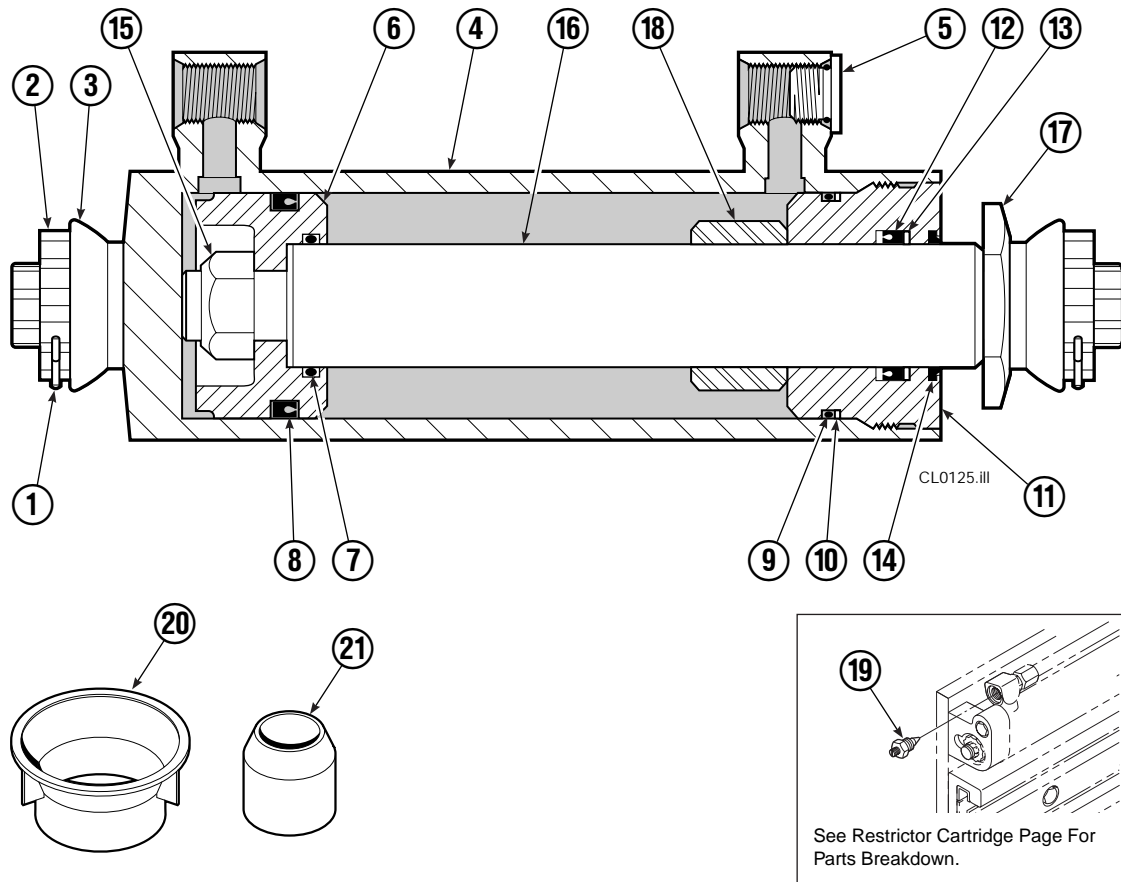

Base Unit Group

40D							
REF	QTY	PART NO.	DESCRIPTION	REF	QTY	PART NO.	DESCRIPTION
		385896	Base Unit Group – Items 1-16	15	1	385898	Mounting Plate – LH
1	1	207325	Frame – Lower	16	1	385900	Mounting Plate – RH
	1	207394	Frame – Upper	17	1	204405	Valve ●
	2	672610	Bearing	18	1	204404	Valve Bracket
3	4	672609	Bearing	19	2	8601	Capscrew, .375 x 3.50
4	4	667663	Bearing	20	2	601377	Fitting, 8-8
5	4	671852	Bearing	21	4	604511	Fitting, 6-6
6	4	671851	Bearing	22	1	3651	Capscrew, .50 x .75
7	1	207318	Bumper	23	1	680221	Hose – 51.75 in.
8	2	640699	Capscrew, .50 x 2.75	24	1	201255	Hose – 35 in.
9	16	667225	Washer, .625	25	1	204912	Hose – 54.5 in.
10	16	667644	Capscrew, .625 x 3.25	26	1	678514	Hose – 31.5 in.
11	2	207317	Cylinder ▲	27	2	667609	Restrictor Cartridge ■
12	2	7961	Roll Pin – Outer	28	2	686369	Fitting
13	2	7882	Roll Pin – Inner	29	2	611288	Fitting, 6-8
14	2	665707	Nut				

Cylinder

40D			
REF	QTY	PART NO.	DESCRIPTION
		207317	Cylinder Assembly
1	2	6511	Cotter Pin ■
2	2	667667	Nut Retainer ■
3	2	667668	Nut ■
4	1	564194	Shell
5	1	602580	Fitting
6	1	558402	Piston
7	1	2722	O-Ring ▲
8	1	557376	Seal ▲
9	1	2791	O-Ring ▲
10	1	615134	Back-Up Ring ▲
11	1	667675	Retainer
12	1	662451	Seal ▲
13	1	638246	Nylon Ring ▲
14	1	628047	Wiper ▲
15	1	561012	Nut
16	1	564195	Rod
17	1	667676	Washer
18	1	—	Spacer
19	1	667609	Restrictor Cartridge ●
20	1	671049	Seal Loader, Piston ▲
21	1	671052	Seal Loader, Retainer ▲
		667723	Service Kit