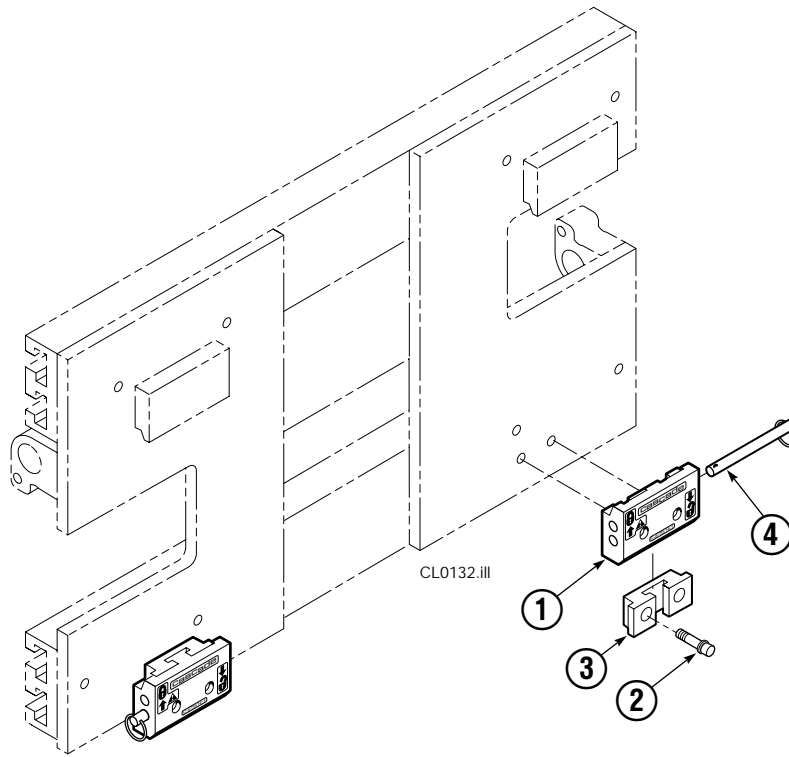

Restrictor Cartridge

REF	QTY	PART NO.	DESCRIPTION
		667609	Restrictor Cartridge
1	1	2701	O-Ring
2	1	667611	Plunger
3	1	2841	O-Ring
4	1	667610	Plug - Special
5	1	5716	Jam Nut

Bale Arms – Integral

40D			
REF	QTY	PART NO.	DESCRIPTION
		207320	Bale Arm Assembly
1	1	207321	Arm Weldment – LH
1	1	207344	Arm Weldment – RH

Quick Change Mounting Group

Class III			
REF	QTY	PART NO.	DESCRIPTION
		678834	Lower Hook Group
1	2	675957	Hook
2	4	678943	Capscrew, 5/8 NC x 1.50
3	2	675958	Guide
4	2	678832	Pin

Reference: S-3197.

Do you have questions you need answered right now? Call your nearest Cascade Parts Department.