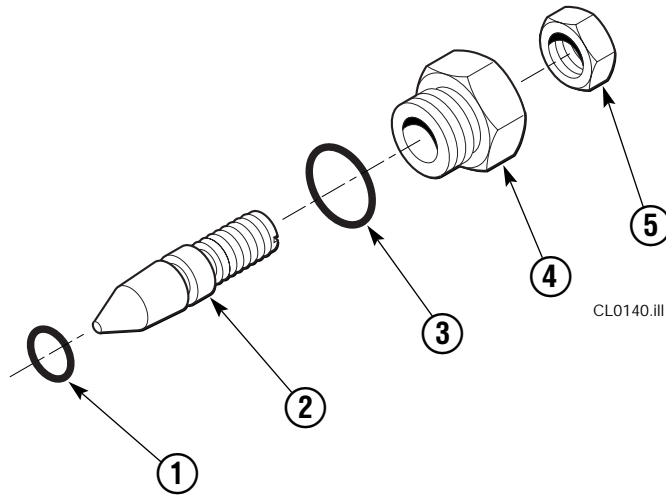

Cylinder

40D			
REF	QTY	PART NO.	DESCRIPTION
		207317	Cylinder Assembly
1	2	6511	Cotter Pin ■
2	2	667667	Nut Retainer ■
3	2	667668	Nut ■
4	1	564194	Shell
5	1	602580	Fitting
6	1	558402	Piston
7	1	2722	O-Ring ▲
8	1	557376	Seal ▲
9	1	2791	O-Ring ▲
10	1	615134	Back-Up Ring ▲
11	1	667675	Retainer
12	1	662451	Seal ▲
13	1	638246	Nylon Ring ▲
14	1	628047	Wiper ▲
15	1	561012	Nut
16	1	564195	Rod
17	1	667676	Washer
18	1	—	Spacer
19	1	667609	Restrictor Cartridge ●
20	1	671049	Seal Loader, Piston ▲
21	1	671052	Seal Loader, Retainer ▲
		667723	Service Kit

▲ Included in Service Kit 667723.

■ Included in Nut Service Kit 668925.

● Not included in Cylinder Assembly.

Reference: S-7666.

Valve

40D			
REF	QTY	PART NO.	DESCRIPTION
		204405	Valve Assembly
1	1	204922	Check Valve - VPO
2	1	204923	Cartridge
3	1	206425	Service Kit
4	1	206426	Service Kit

Restrictor Cartridge

REF	QTY	PART NO.	DESCRIPTION
		667609	Restrictor Cartridge
1	1	2701	O-Ring
2	1	667611	Plunger
3	1	2841	O-Ring
4	1	667610	Plug - Special
5	1	5716	Jam Nut

Bale Arms – Integral

40D			
REF	QTY	PART NO.	DESCRIPTION
		207320	Bale Arm Assembly
1	1	207321	Arm Weldment – LH
1	1	207344	Arm Weldment – RH