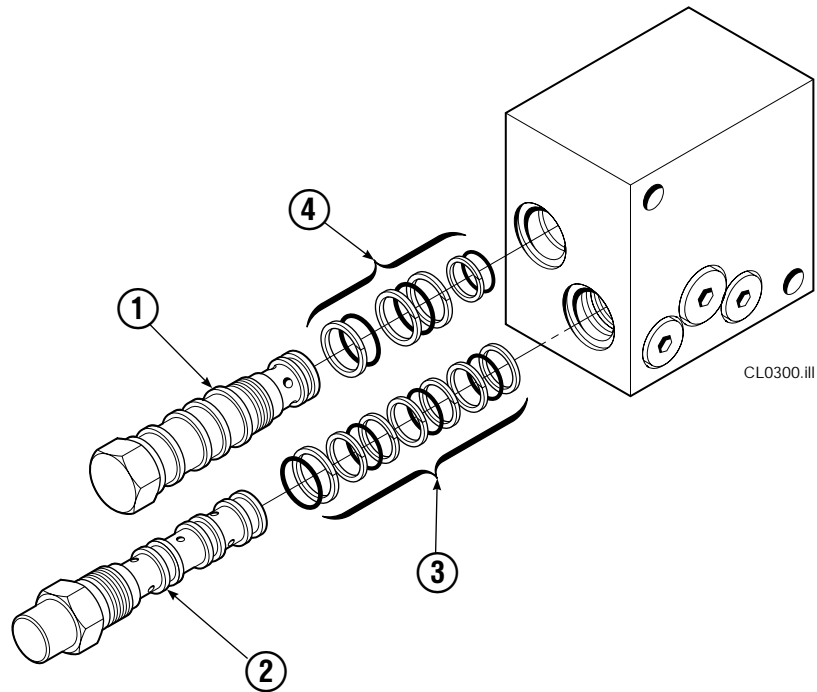

Valve

40D			
REF	QTY	PART NO.	DESCRIPTION
		204405	Valve Assembly
1	1	204922	Check Valve - VPO
2	1	204923	Cartridge
3	1	206425	Service Kit
4	1	206426	Service Kit