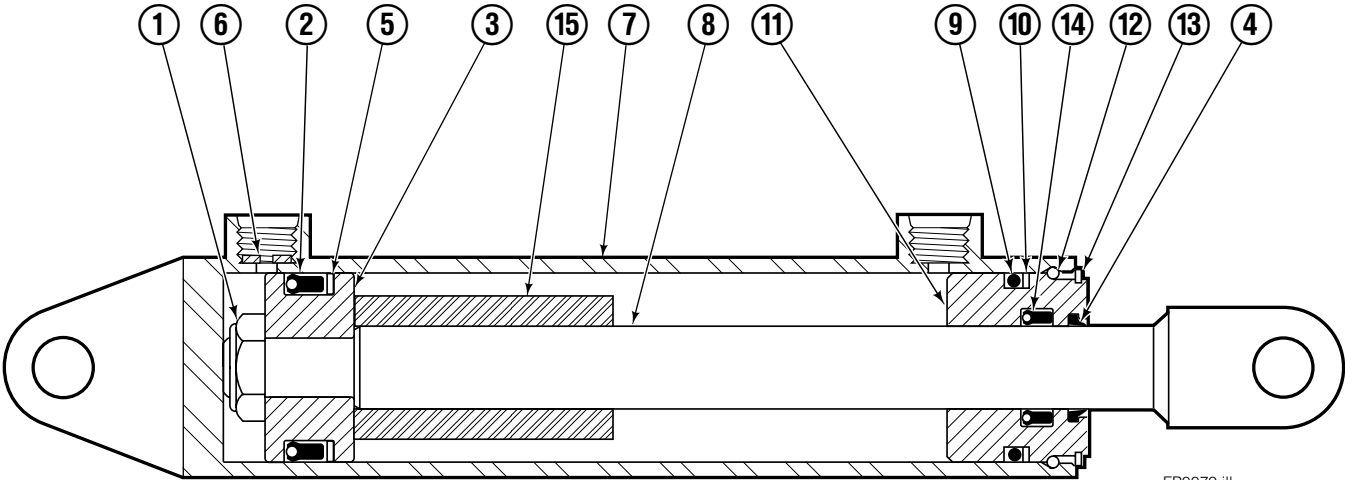

Sideshifter Group

55D							
REF	QTY	PART NO.	DESCRIPTION	REF	QTY	PART NO.	DESCRIPTION
		358809	Sideshifter Group	9	8	667225	▲ Washer
1	8	7403	Grease Fitting	10	4	682814	Lower Bearing
2	4	671165	Bearing Segment	11	4	679360	▲ Lower Hook
3	4	601676	Fitting, 6-6	12	1	358749	R.H. Faceplate ■
4	1	358748	L.H. Faceplate ■	13	1	335480	R.H. Cylinder Assembly ●
5	1	580029	L.H. Cylinder Assembly ●	14	1	358800	False Carriage ★
6	4	672726	Cotter Pin	15	2	675968	◆ Lower Hook ★
7	4	678525	Clevis Pin	16	4	667225	◆ Washer ★
8	8	779010	▲ Capscrew, M16x35	17	4	667369	◆ Capscrew ★

■ If the faceplate needs replacing, your best value is to order the complete sideshifter assembly.

● See Cylinder page for parts Breakdown

▲ Lower Hook Group 683178

◆ Lower Hook Group 678934

★ Not included in sideshifter Group.

Reference: SK-5804, S-8357

Sideshift Cylinder

FP0079.ill

REF	QTY	PART NO.	DESCRIPTION
		335480	Cylinder Assembly
1	1	553857	Nut
2	1	662452	Seal ■
3	1	553501	Piston
4	1	636851	Wiper ■
5	1	638247	Nylon Ring ■
6	1	675550	Washer (Orifice .085 in.)
7	1	335481	Shell
8	1	335482	Rod
9	1	2785	O-Ring ■
10	1	615128	Back-up Ring ■
11	1	553500	Retainer
12	1	553856	Retaining Ring
13	1	7202	Snap Ring
14	1	641835	Seal ■
15	1	—	Spacer
		553861	Service Kit