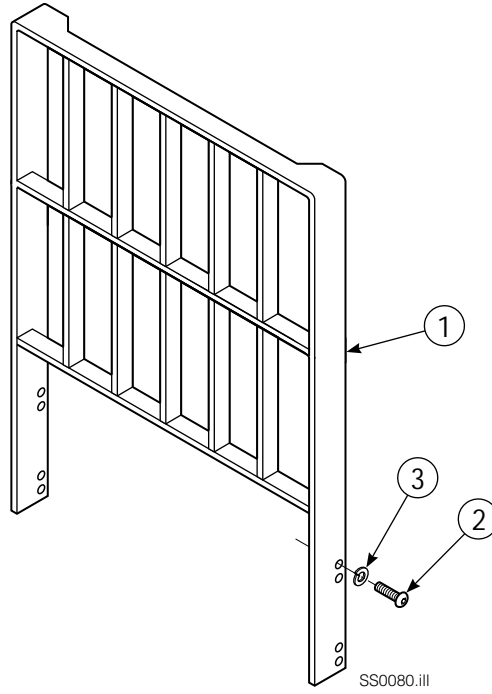

Backrest

REF	QTY	PART NO.	DESCRIPTION
1	1	359174	Backrest
2	8	200173	Capscrew
3	8	684586	Lockwasher