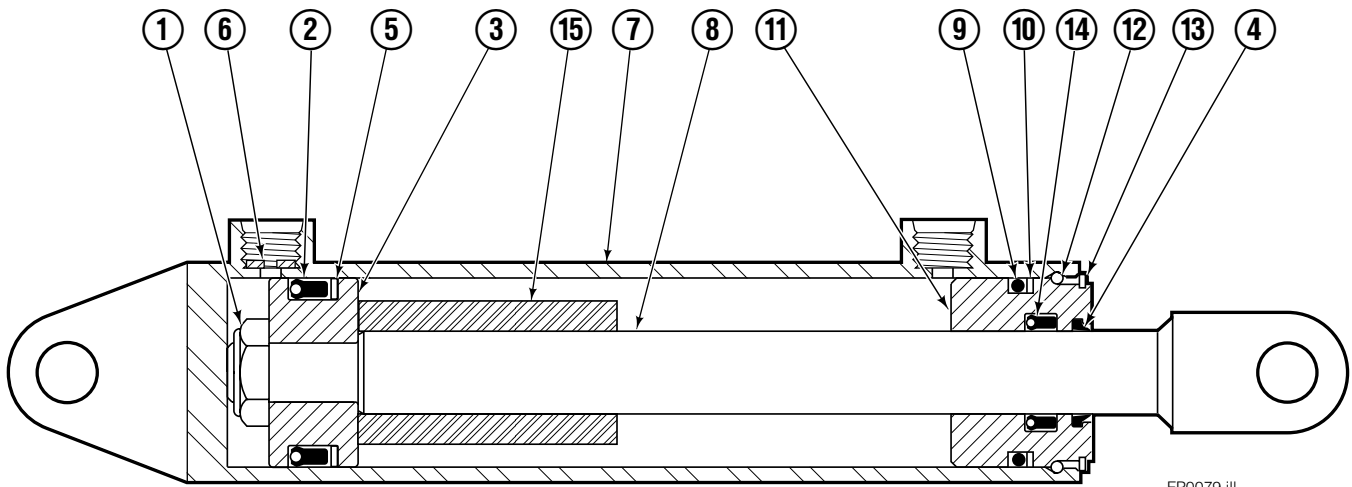

Sideshift Cylinder

FP0079.ill

REF	QTY	PART NO.	DESCRIPTION
		580029	Cylinder Assembly
1	1	553857	Nut
2	1	662452	Seal ■
3	1	553501	Piston
4	1	636851	Wiper ■
5	1	638247	Nylon Ring ■
6	1	675550	Washer (Orifice .085 in.)
7	1	557697	Shell
8	1	335482	Rod
9	1	2785	O-Ring ■
10	1	615128	Back-up Ring ■
11	1	553500	Retainer
12	1	553856	Retaining Ring
13	1	7202	Snap Ring
14	1	641835	Seal ■
15	1	—	Spacer
		553861	Service Kit

■ Included in Service Kit 553861.