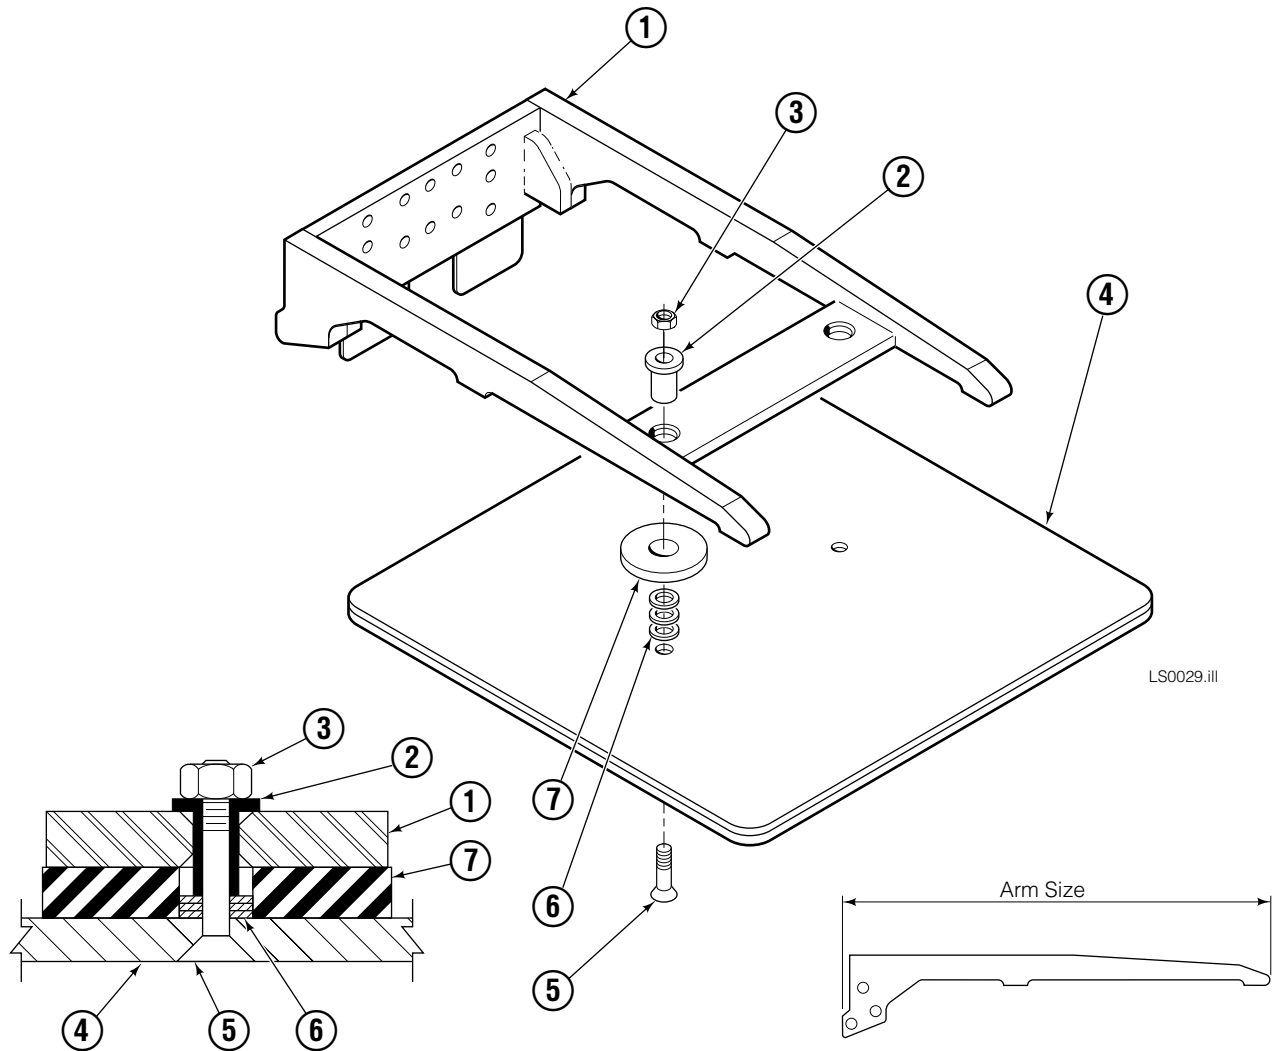

◆ See Cylinder page for parts breakdown.

■ See Valve page for parts breakdown.

Reference: Common Parts Group 201962

Hydraulic Group 202324

Load Stabilizer Cylinder

35E			
REF	QTY	PART NO.	DESCRIPTION
		582490	Cylinder Assembly
1	1	562298	Shell
2	1	562299	Rod
3	1	-	Spacer
4	1	667623	Nut
5	1	■ 557598	Piston Seal
6	1	559702	Piston
7	1	■ 2716	O-Ring
8	1	■ 2722	O-Ring
9	1	■ 615126	Back-Up Ring
10	1	■ 663728	Rod Seal
11	1	562300	Retainer
12	1	■ 626468	Wiper
		562447	Service Kit

■ Included in Service Kit 562447.

Valve Assembly

35E

REF	QTY	PART NO.	DESCRIPTION
		202047	Valve Assembly
1	1	682168	Valve Cartridge
2	3	682170	Service Kit
3	2	663694	Plug, 3
4	1	601676	Fitting, 6-6
5	1	201566	Valve Cartridge - Adjustable Relief
6	1	201565	Valve Cartridge - Fixed Relief
7	3	604511	Fitting, 6-6
8	1	204424	Service Kit
9	1	201564	Valve Cartridge - P. O. Check
10	2	604510	Plug, 6
11	1	609234	Plug, 4
12	1	202125	Valve Body

Arm Group

35E			
REF	QTY	PART NO.	DESCRIPTION
1	1	202061	Arm, 33 in.
2	2	205976	Sleeve ▲
3	2	205979	Nut, M12 ▲
4	1	202260	Contact Pad, 30 in. x 30 in.
5	2	768709	Capscrew ▲
6	6	202251	Washer, M12 ▲
7	2	202145	Washer, Rubber ▲
		205980	Service Kit