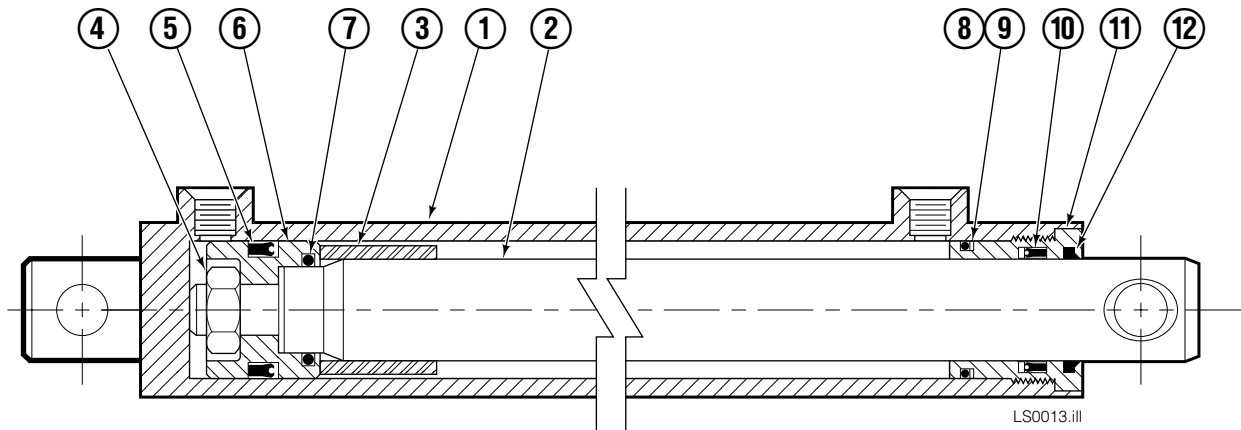

Internet: www.cascorp.com

Decals

Load Stabilizer

Frame Group

LS0011.iii

Frame Group

35E			
REF	QTY	PART NO.	DESCRIPTION
1	3	206478	Capscrew, M10x1.5x35-10,9
2	9	201570	Washer
3	2	201956	Shim
4	1	201976	Cylinder Clevis
5	4	678990	Nut
6	2	211250	Capscrew
7	1	206501	Frame
8	1	◆ 582490	Cylinder – 42"-84" Opening Range
9	2	601676	Fitting, 6-6
10	1	2645	Fitting, 6
11	1	611329	Fitting, 6-6
12	1	675058	Hose – 42"-84" Opening Range
13	2	2680	Fitting, 6-6
14	1	206880	Hose
15	2	689997	Capscrew, M16x2x60
16	2	667225	Washer
17	1	201568	Capscrew
18	1	680253	Lockwasher, M8
19	1	205349	Washer
20	1	202049	Lower Hook
21	1	767414	Nut, M8
22	8	209684	Capscrew, M12x1.75x50-10,9
23	2	768795	Capscrew
24	1	■ 202047	Valve Assembly
25	4	766154	Capscrew, M16x2x40
26	4	211179	Washer
27	2	202328	Backrest
28	2	668910	Bearing
29	2	668911	Bearing
30	2	202055	Arm Bar – 42"-84" Opening Range

◆ See Cylinder page for parts breakdown.

■ See Valve page for parts breakdown.

Reference: Common Parts Group 201962

Hydraulic Group 202324

Load Stabilizer Cylinder

35E			
REF	QTY	PART NO.	DESCRIPTION
		582490	Cylinder Assembly
1	1	562298	Shell
2	1	562299	Rod
3	1	-	Spacer
4	1	667623	Nut
5	1	■ 557598	Piston Seal
6	1	559702	Piston
7	1	■ 2716	O-Ring
8	1	■ 2722	O-Ring
9	1	■ 615126	Back-Up Ring
10	1	■ 663728	Rod Seal
11	1	562300	Retainer
12	1	■ 626468	Wiper
		562447	Service Kit

Arm Group

35E			
REF	QTY	PART NO.	DESCRIPTION
1	1	202061	Arm, 33 in.
2	2	205976	Sleeve ▲
3	2	205979	Nut, M12 ▲
4	1	202260	Contact Pad, 30 in. x 30 in.
5	2	768709	Capscrew ▲
6	6	202251	Washer, M12 ▲
7	2	202145	Washer, Rubber ▲
		205980	Service Kit