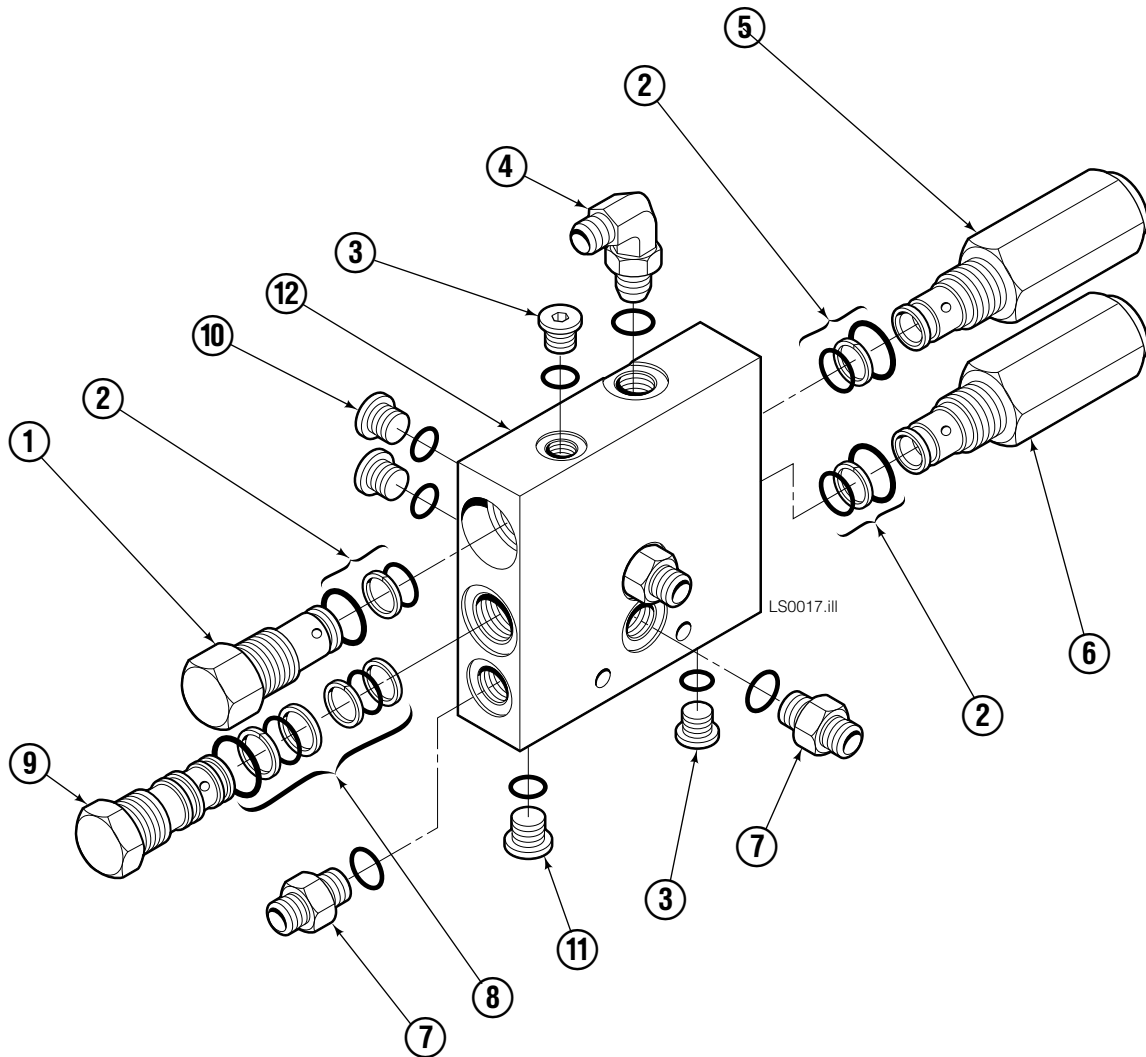

Internet: www.cascorp.com

Decals

Load Stabilizer

Frame Group

LS0011.iii

Frame Group

35E			
REF	QTY	PART NO.	DESCRIPTION
1	3	206478	Capscrew, M10x1.5x35-10,9
2	9	201570	Washer
3	2	201956	Shim
4	1	201976	Cylinder Clevis
5	4	678990	Nut
6	2	211250	Capscrew
7	1	206501	Frame
8	1	◆ 582490	Cylinder – 42"-84" Opening Range
9	2	601676	Fitting, 6-6
10	1	2645	Fitting, 6
11	1	611329	Fitting, 6-6
12	1	675058	Hose – 42"-84" Opening Range
13	2	2680	Fitting, 6-6
14	1	206880	Hose
15	2	689997	Capscrew, M16x2x60
16	2	667225	Washer
17	1	201568	Capscrew
18	1	680253	Lockwasher, M8
19	1	205349	Washer
20	1	202049	Lower Hook
21	1	767414	Nut, M8
22	8	209684	Capscrew, M12x1.75x50-10,9
23	2	768795	Capscrew
24	1	■ 202047	Valve Assembly
25	4	766154	Capscrew, M16x2x40
26	4	211179	Washer
27	2	202328	Backrest
28	2	668910	Bearing
29	2	668911	Bearing
30	2	202055	Arm Bar – 42"-84" Opening Range

◆ See Cylinder page for parts breakdown.

■ See Valve page for parts breakdown.

Reference: Common Parts Group 201962

Hydraulic Group 202324

Load Stabilizer Cylinder

35E			
REF	QTY	PART NO.	DESCRIPTION
		582490	Cylinder Assembly
1	1	562298	Shell
2	1	562299	Rod
3	1	-	Spacer
4	1	667623	Nut
5	1	■ 557598	Piston Seal
6	1	559702	Piston
7	1	■ 2716	O-Ring
8	1	■ 2722	O-Ring
9	1	■ 615126	Back-Up Ring
10	1	■ 663728	Rod Seal
11	1	562300	Retainer
12	1	■ 626468	Wiper
		562447	Service Kit

■ Included in Service Kit 562447.

Valve Assembly

35E

REF	QTY	PART NO.	DESCRIPTION
		202047	Valve Assembly
1	1	682168	Valve Cartridge
2	3	682170	Service Kit
3	2	663694	Plug, 3
4	1	601676	Fitting, 6-6
5	1	201566	Valve Cartridge - Adjustable Relief
6	1	201565	Valve Cartridge - Fixed Relief
7	3	604511	Fitting, 6-6
8	1	204424	Service Kit
9	1	201564	Valve Cartridge - P. O. Check
10	2	604510	Plug, 6
11	1	609234	Plug, 4
12	1	202125	Valve Body