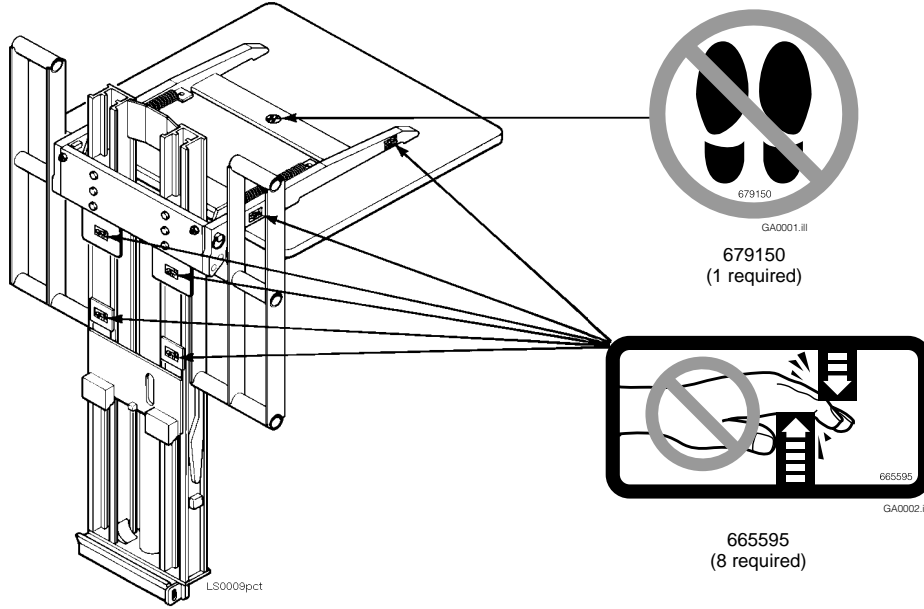

Internet: www.cascorp.com

Decals

Load Stabilizer

Frame Group

LS0011.iii

Frame Group

35E			
REF	QTY	PART NO.	DESCRIPTION
1	3	206478	Capscrew, M10x1.5x35-10,9
2	9	201570	Washer
3	2	201956	Shim
4	1	201976	Cylinder Clevis
5	4	678990	Nut
6	2	211250	Capscrew
7	1	206501	Frame
8	1	◆ 582490	Cylinder – 42"-84" Opening Range
9	2	601676	Fitting, 6-6
10	1	2645	Fitting, 6
11	1	611329	Fitting, 6-6
12	1	675058	Hose – 42"-84" Opening Range
13	2	2680	Fitting, 6-6
14	1	206880	Hose
15	2	689997	Capscrew, M16x2x60
16	2	667225	Washer
17	1	201568	Capscrew
18	1	680253	Lockwasher, M8
19	1	205349	Washer
20	1	202049	Lower Hook
21	1	767414	Nut, M8
22	8	209684	Capscrew, M12x1.75x50-10,9
23	2	768795	Capscrew
24	1	■ 202047	Valve Assembly
25	4	766154	Capscrew, M16x2x40
26	4	211179	Washer
27	2	202328	Backrest
28	2	668910	Bearing
29	2	668911	Bearing
30	2	202055	Arm Bar – 42"-84" Opening Range

◆ See Cylinder page for parts breakdown.

■ See Valve page for parts breakdown.

Reference: Common Parts Group 201962

Hydraulic Group 202324

Load Stabilizer Cylinder

35E			
REF	QTY	PART NO.	DESCRIPTION
		582490	Cylinder Assembly
1	1	562298	Shell
2	1	562299	Rod
3	1	-	Spacer
4	1	667623	Nut
5	1	■ 557598	Piston Seal
6	1	559702	Piston
7	1	■ 2716	O-Ring
8	1	■ 2722	O-Ring
9	1	■ 615126	Back-Up Ring
10	1	■ 663728	Rod Seal
11	1	562300	Retainer
12	1	■ 626468	Wiper
		562447	Service Kit