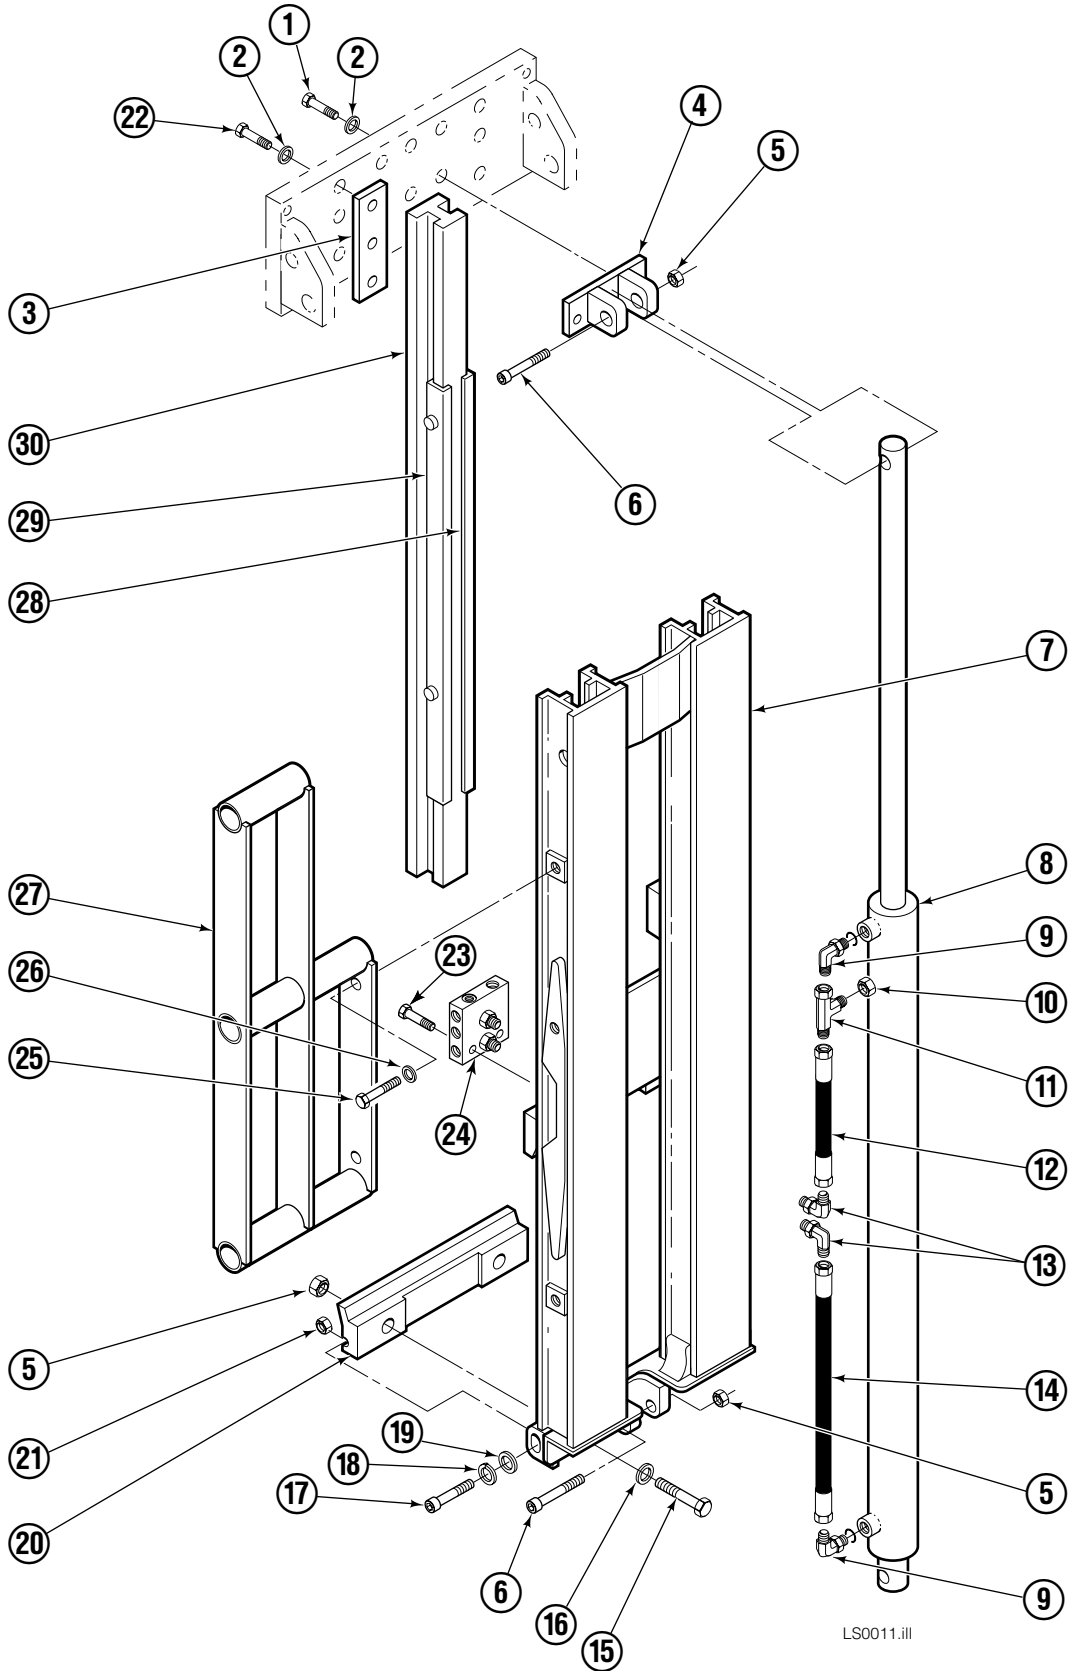

Internet: www.cascorp.com

Decals

Load Stabilizer

Frame Group

LS0011.iii

Frame Group

35E			
REF	QTY	PART NO.	DESCRIPTION
1	3	206478	Capscrew, M10x1.5x35-10,9
2	9	201570	Washer
3	2	201956	Shim
4	1	201976	Cylinder Clevis
5	4	678990	Nut
6	2	211250	Capscrew
7	1	206501	Frame
8	1	◆ 582490	Cylinder – 42"-84" Opening Range
9	2	601676	Fitting, 6-6
10	1	2645	Fitting, 6
11	1	611329	Fitting, 6-6
12	1	675058	Hose – 42"-84" Opening Range
13	2	2680	Fitting, 6-6
14	1	206880	Hose
15	2	689997	Capscrew, M16x2x60
16	2	667225	Washer
17	1	201568	Capscrew
18	1	680253	Lockwasher, M8
19	1	205349	Washer
20	1	202049	Lower Hook
21	1	767414	Nut, M8
22	8	209684	Capscrew, M12x1.75x50-10,9
23	2	768795	Capscrew
24	1	■ 202047	Valve Assembly
25	4	766154	Capscrew, M16x2x40
26	4	211179	Washer
27	2	202328	Backrest
28	2	668910	Bearing
29	2	668911	Bearing
30	2	202055	Arm Bar – 42"-84" Opening Range

◆ See Cylinder page for parts breakdown.

■ See Valve page for parts breakdown.

Reference: Common Parts Group 201962

Hydraulic Group 202324

Load Stabilizer Cylinder

35E			
REF	QTY	PART NO.	DESCRIPTION
		582490	Cylinder Assembly
1	1	562298	Shell
2	1	562299	Rod
3	1	-	Spacer
4	1	667623	Nut
5	1	■ 557598	Piston Seal
6	1	559702	Piston
7	1	■ 2716	O-Ring
8	1	■ 2722	O-Ring
9	1	■ 615126	Back-Up Ring
10	1	■ 663728	Rod Seal
11	1	562300	Retainer
12	1	■ 626468	Wiper
		562447	Service Kit

Arm Group

35E			
REF	QTY	PART NO.	DESCRIPTION
1	1	202061	Arm, 33 in.
2	2	205976	Sleeve ▲
3	2	205979	Nut, M12 ▲
4	1	202260	Contact Pad, 30 in. x 30 in.
5	2	768709	Capscrew ▲
6	6	202251	Washer, M12 ▲
7	2	202145	Washer, Rubber ▲
		205980	Service Kit