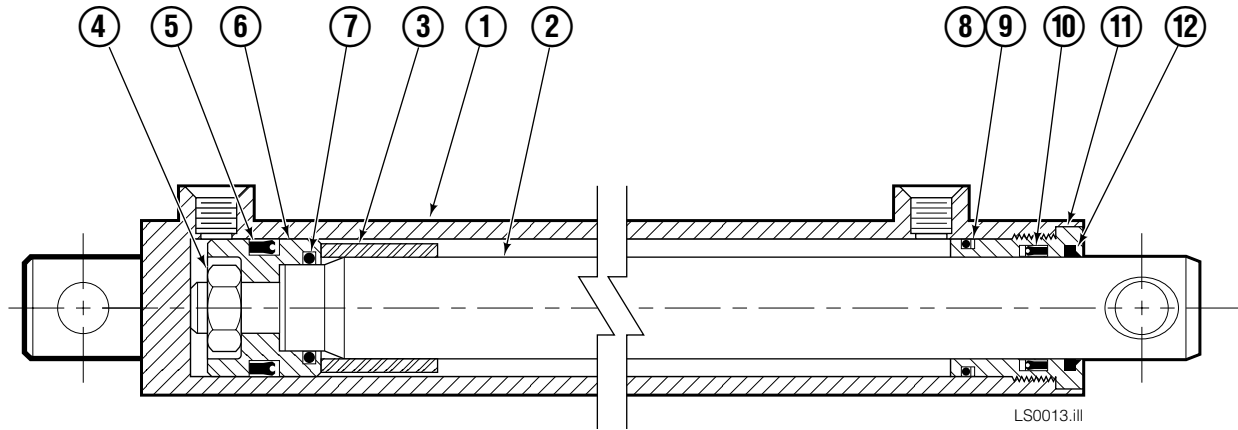

Load Stabilizer Cylinder

35E			
REF	QTY	PART NO.	DESCRIPTION
		583675	Cylinder Assembly
1	1	562298	Shell
2	1	562299	Rod
3	1	563370	Spacer
4	1	667623	Nut
5	1	557598	■ Piston Seal
6	1	559702	Piston
7	1	2716	■ O-Ring
8	1	2722	■ O-Ring
9	1	615126	■ Back-Up Ring
10	1	663728	■ Rod Seal
11	1	562300	Retainer
12	1	626468	■ Wiper
		562447	Service Kit

■ Included in Service Kit 562447.

Reference: S-6063, S-6062.