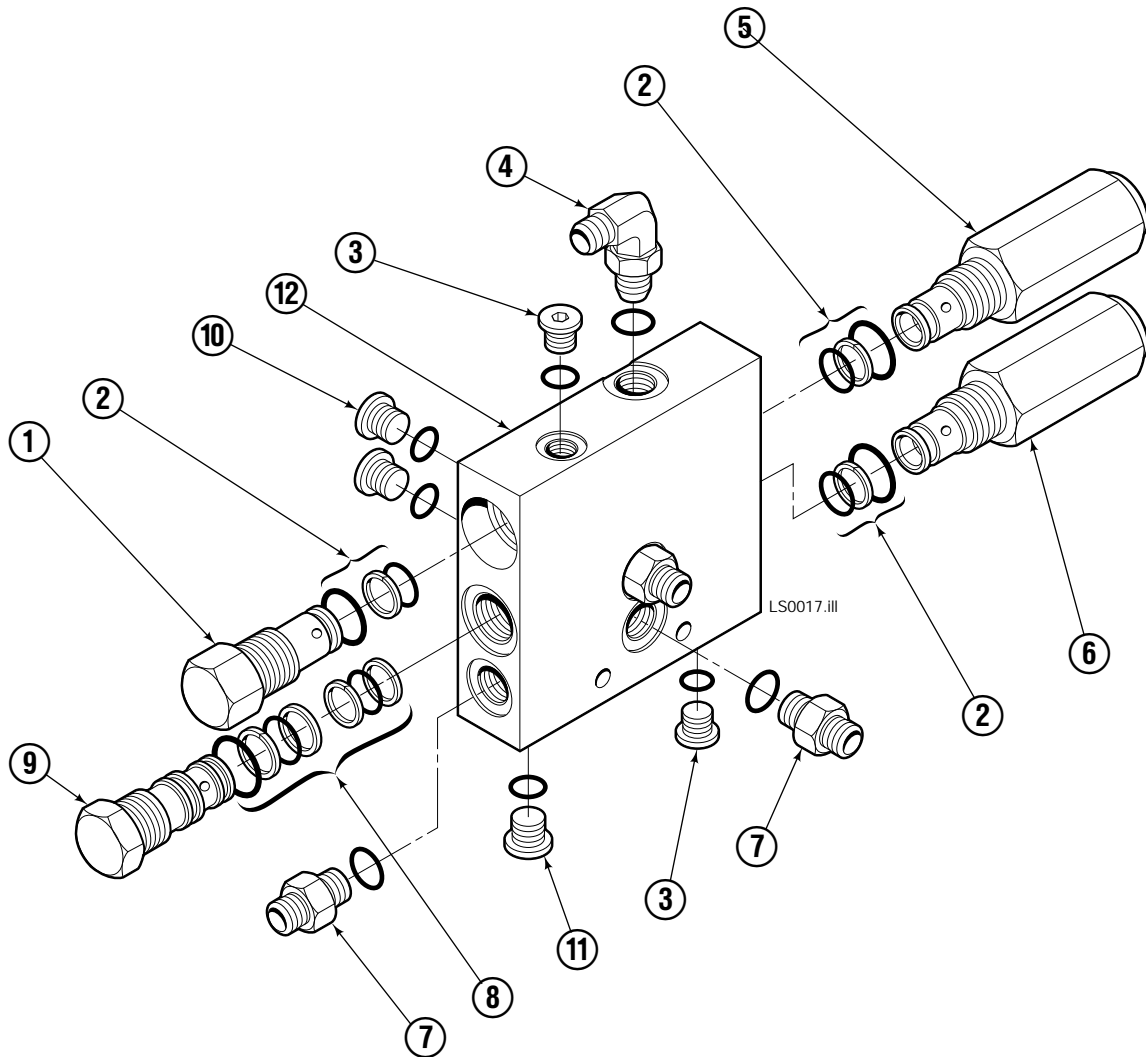

35E			
REF	QTY	PART NO.	DESCRIPTION
1	3	206478	Capscrew
2	15	201570	Washer
3	2	201956	Shim
4	1	201976	Cylinder Clevis
5	4	678990	Nut
6	2	211250	Capscrew
7	1	202131	Frame
8	1	◆ 583675	Cylinder
9	2	601676	Fitting, 6-6
10	1	2645	Fitting, 6
11	1	611329	Fitting, 6-6
12	1	675058	Hose
13	2	2680	Fitting, 6-6
14	1	675058	Hose
15	2	689997	Capscrew, M16 x 60
16	2	667225	Washer
17	1	201568	Capscrew
18	1	680253	Lockwasher, M8
19	1	205349	Washer
20	1	202049	Lower Hook
21	1	767414	Nut, M8
22	8	209684	Capscrew, M12 x 50
23	2	768795	Capscrew
24	1	■ 202047	Valve Assembly
25	6	763101	Capscrew, M 16 X 25
26	6	211179	Washer
27	20	202263	Washer-Shim
28	2	668910	Bearing
29	2	668911	Bearing
30	2	202057	Arm Bar
31	1	202141	Backrest
32	15	202264	Capscrew
33	15	6201	Washer
34	3	202138	Bumper

Load Stabilizer Cylinder

35E			
REF	QTY	PART NO.	DESCRIPTION
		583675	Cylinder Assembly
1	1	562298	Shell
2	1	562299	Rod
3	1	563370	Spacer
4	1	667623	Nut
5	1	557598	■ Piston Seal
6	1	559702	Piston
7	1	2716	■ O-Ring
8	1	2722	■ O-Ring
9	1	615126	■ Back-Up Ring
10	1	663728	■ Rod Seal
11	1	562300	Retainer
12	1	626468	■ Wiper
		562447	Service Kit

■ Included in Service Kit 562447.

Reference: S-6063, S-6062.

Valve Assembly

35E

REF	QTY	PART NO.	DESCRIPTION
		202047	Valve Assembly
1	1	682168	Valve Cartridge
2	3	682170	Service Kit
3	2	663694	Plug, 3
4	1	601676	Fitting, 6-6
5	1	201566	Valve Cartridge - Adjustable Relief
6	1	201565	Valve Cartridge - Fixed Relief
7	3	604511	Fitting, 6-6
8	1	204424	Service Kit
9	1	201564	Valve Cartridge - P. O. Check
10	2	604510	Plug, 6
11	1	609234	Plug, 4
12	1	202125	Valve Body

Bottled Water Arm Group

REF	QTY	PART NO.	DESCRIPTION
1	1	202142	Arm
2	1	202147	Top Plate
3	6	762899	Capscrew
4	6	201570	Washer
5	6	205979	Nut
6	4	205978	Sleeve
7	1	202144	Bottom Plate
8	4	202136	Rubber Washer
9	18	202251	Washer
11	2	202152	Contact Pad
12	6	768709	Capscrew
13	2	202135	Rubber Washer
10	2	205977	Sleeve