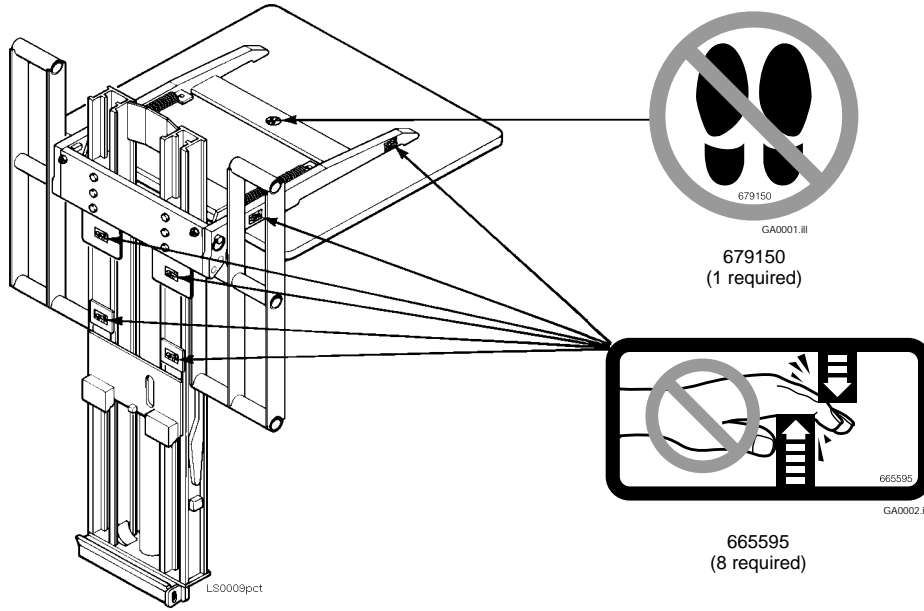

Decals

Load Stabilizer