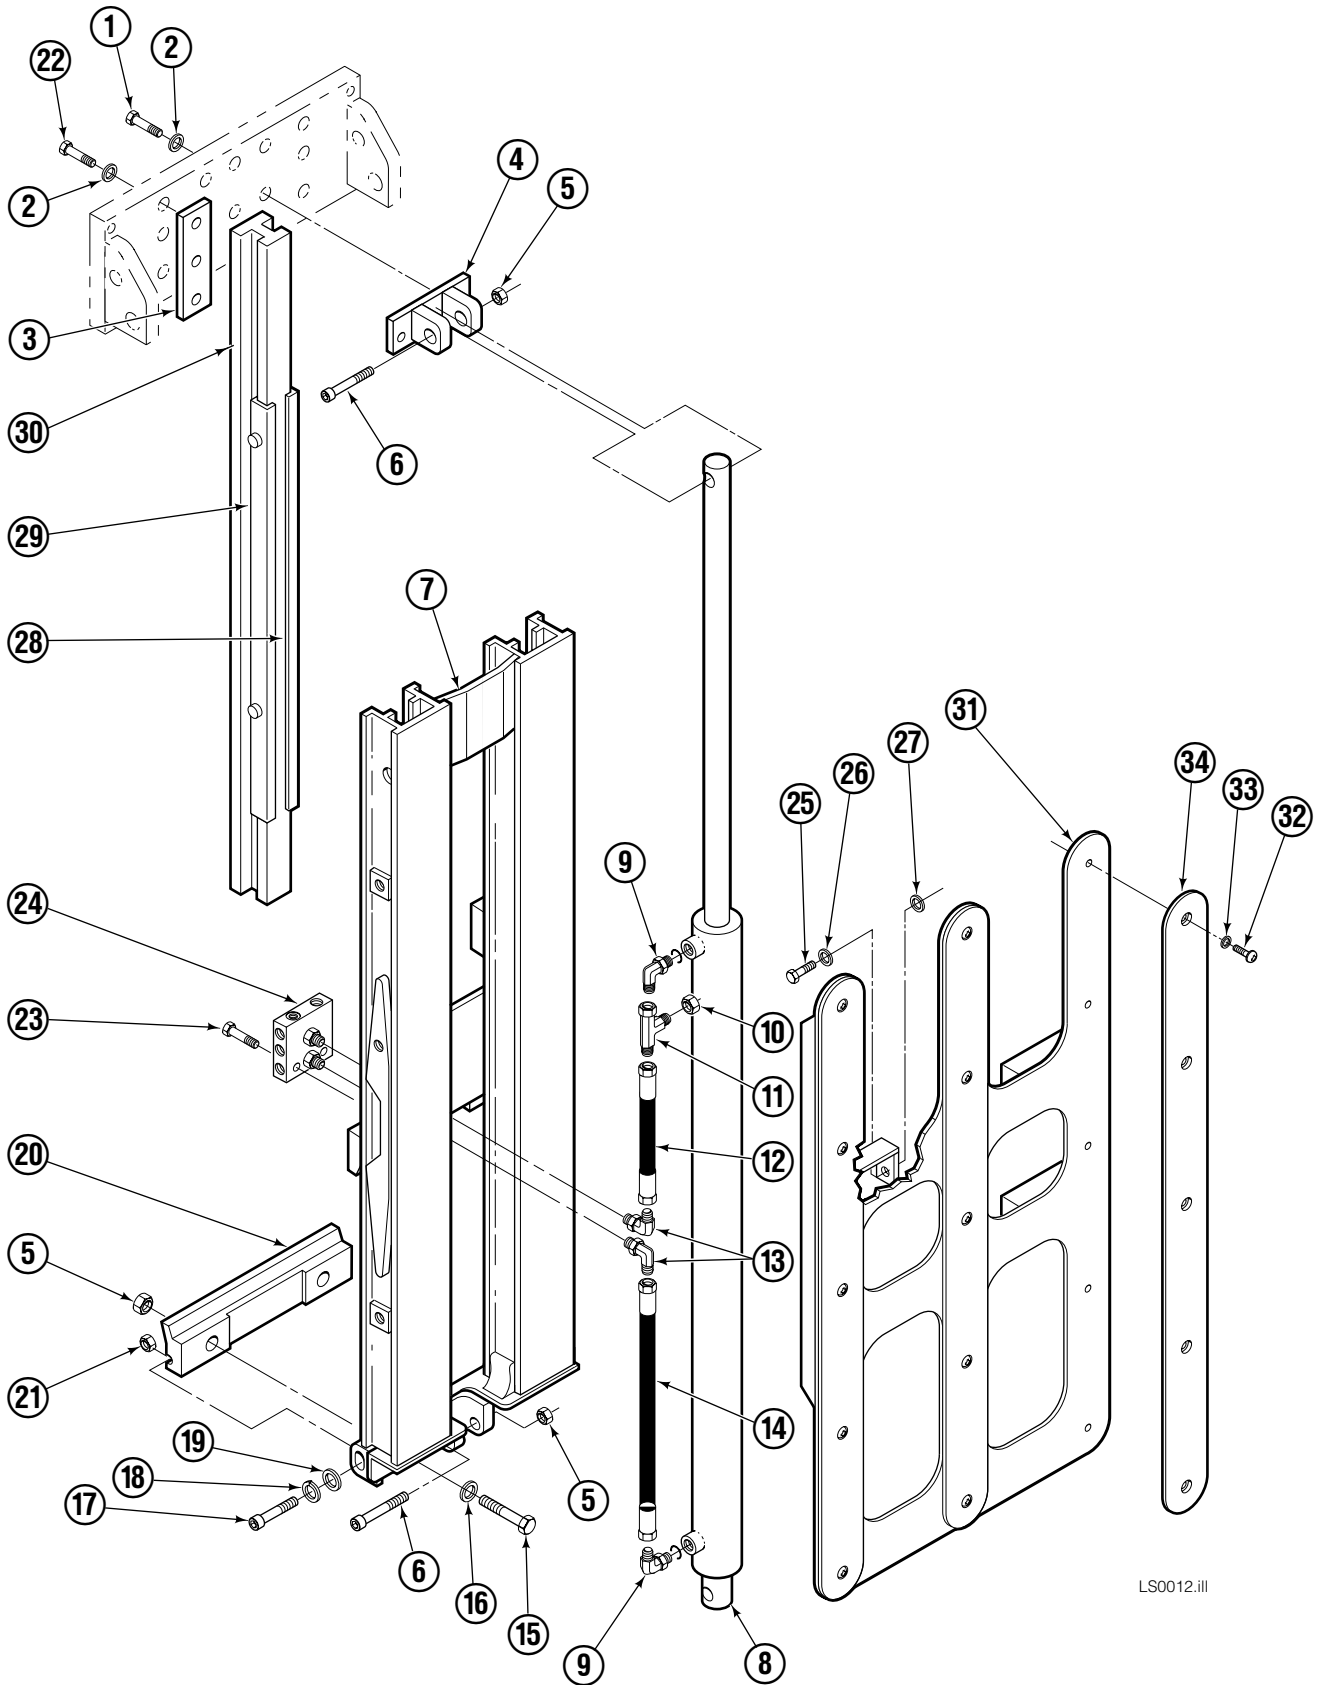

Bottled Water Frame Group

LS0012.iii

Bottled Water Frame Group

35E			
REF	QTY	PART NO.	DESCRIPTION
1	3	206478	Capscrew
2	15	201570	Washer
3	2	201956	Shim
4	1	201976	Cylinder Clevis
5	4	678990	Nut
6	2	211250	Capscrew
7	1	202131	Frame
8	1	◆ 583675	Cylinder
9	2	601676	Fitting, 6-6
10	1	2645	Fitting, 6
11	1	611329	Fitting, 6-6
12	1	675058	Hose
13	2	2680	Fitting, 6-6
14	1	675058	Hose
15	2	689997	Capscrew, M16 x 60
16	2	667225	Washer
17	1	201568	Capscrew
18	1	680253	Lockwasher, M8
19	1	205349	Washer
20	1	202049	Lower Hook
21	1	767414	Nut, M8
22	8	209684	Capscrew, M12 x 50
23	2	768795	Capscrew
24	1	■ 202047	Valve Assembly
25	6	763101	Capscrew, M 16 X 25
26	6	211179	Washer
27	20	202263	Washer-Shim
28	2	668910	Bearing
29	2	668911	Bearing
30	2	202057	Arm Bar
31	1	202141	Backrest
32	15	202264	Capscrew
33	15	6201	Washer
34	3	202138	Bumper

◆ See Cylinder page for parts breakdown.

■ See Valve Assembly page for parts breakdown

Reference: Backrest Group 202266

Common Parts Group 202158 (SK-5828)

Hydraulic Group 202326 (S-3764)

Frame Group 206503 (S-3763)