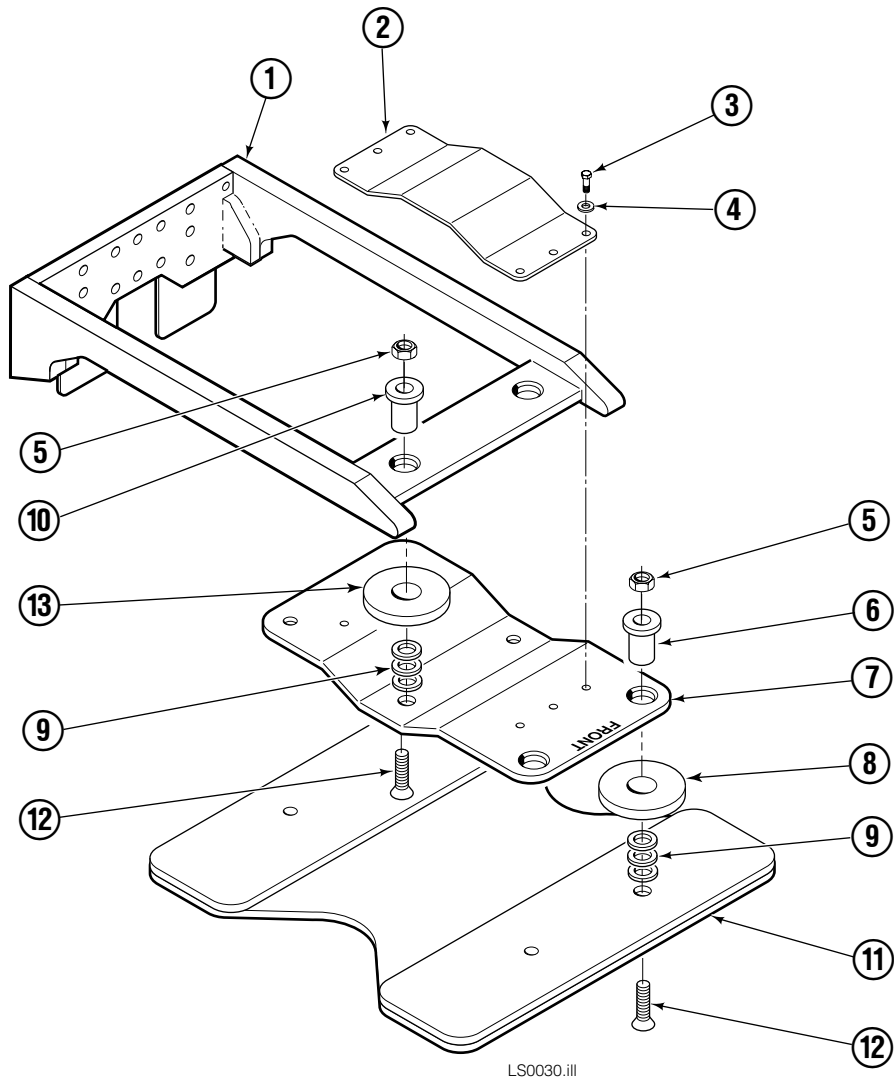

■ Included in Service Kit 562447.

Reference: S-6063, S-6062.

Valve Assembly

35E

REF	QTY	PART NO.	DESCRIPTION
		202047	Valve Assembly
1	1	682168	Valve Cartridge
2	3	682170	Service Kit
3	2	663694	Plug, 3
4	1	601676	Fitting, 6-6
5	1	201566	Valve Cartridge - Adjustable Relief
6	1	201565	Valve Cartridge - Fixed Relief
7	3	604511	Fitting, 6-6
8	1	204424	Service Kit
9	1	201564	Valve Cartridge - P. O. Check
10	2	604510	Plug, 6
11	1	609234	Plug, 4
12	1	202125	Valve Body

Bottled Water Arm Group

REF	QTY	PART NO.	DESCRIPTION
1	1	202142	Arm
2	1	202147	Top Plate
3	6	762899	Capscrew
4	6	201570	Washer
5	6	205979	Nut
6	4	205978	Sleeve
7	1	202144	Bottom Plate
8	4	202136	Rubber Washer
9	18	202251	Washer
11	2	202152	Contact Pad
12	6	768709	Capscrew
13	2	202135	Rubber Washer
10	2	205977	Sleeve