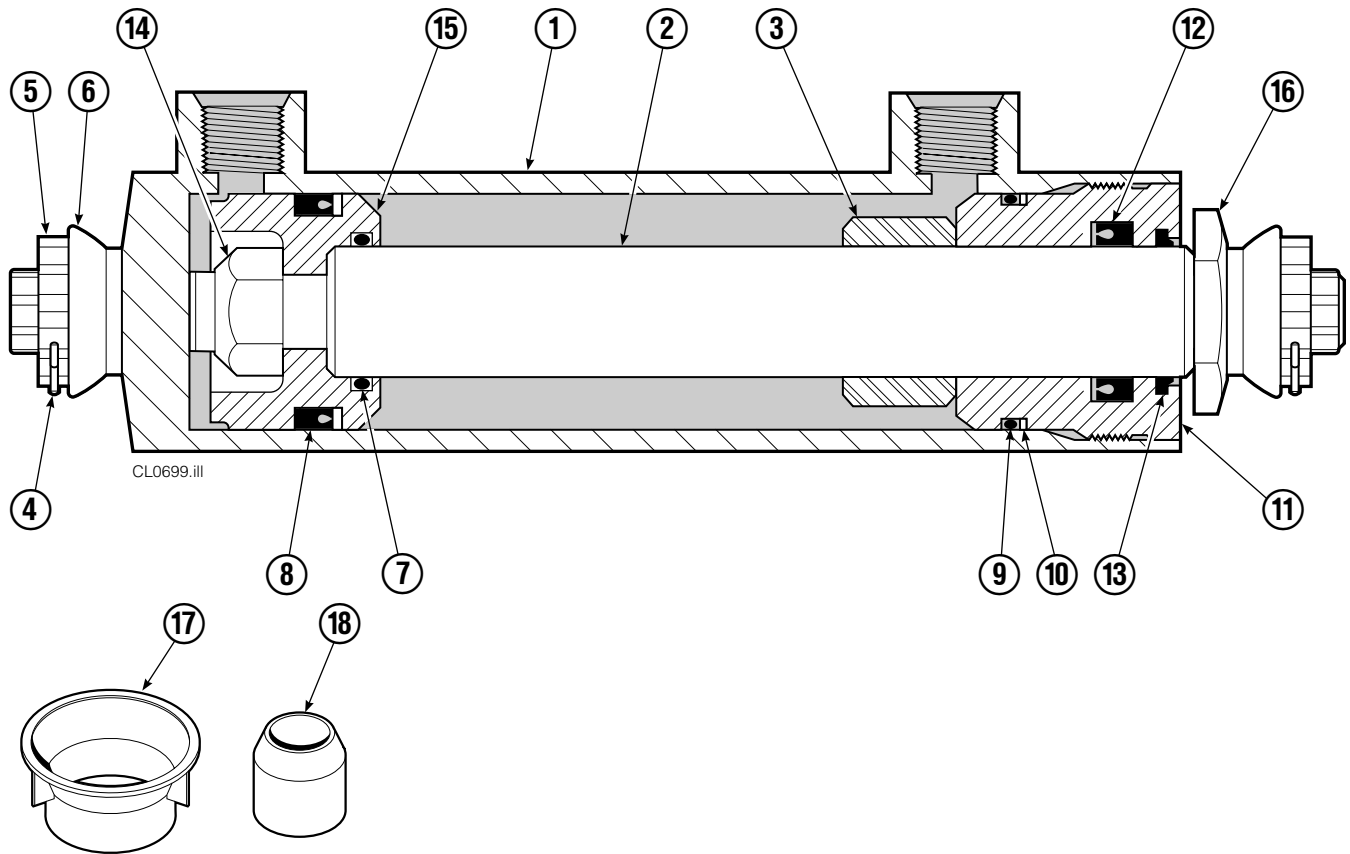

OR

Write: Cascade Corporation, P.O. Box 20187, Portland, OR 97220

Internet: www.cascorp.com

Frame Group

FP0230.III

120C

REF	QTY	PART NO.	DESCRIPTION	REF	QTY	PART NO.	DESCRIPTION
		6010784	Frame Group ♦	9	1	675067	Hose – 34 in.
		384624	Hose Group	10	1	668861	Valve ▲
		381520	Hydraulic Group	11	1	844137	Bracket
1	1	842804	Frame – 54 in.	12	1	643524	Capscrew, 3/8NCx.75 GR8
2	2	830820	Shaft	13	3	4750	Capscrew, 3/8NCx.75 GR8
3	2	6010761	Cylinder ▲	14	1	601377	Fitting, 8-8
4	2	7961	Roll Pin	15	4	611288	Fitting, 6-8
5	2	7882	Roll Pin	16	2	601676	Fitting, 6-6
6	1	675067	Hose – 34 in.	17	2	617487	Restrictor ▲
7	1	685673	Hose – 60.75 in.	18	-	-	Cover
8	1	685673	Hose – 60.75 in.	19	-	-	Capscrew

- ▲ See specific page for parts breakdown.
 - ♦ Includes Sideshift Common Parts 381515.
- Reference: S-8704, S-8631 Frame.

Cylinder

REF	QTY	PART NO.	DESCRIPTION
		6010761	Cylinder Assembly
1	1	6010762	Shell
2	1	564911	Rod
3	1	829242	Spacer
4	2	6511	Cotter Pin ■
5	2	667667	Nut Retainer ■
6	2	667668	Nut ■
7	1	2722	O-Ring ✕
8	1	557376	Seal ✕
9	1	2791	O-Ring ✕
10	1	615134	Back-Up Ring ✕
11	1	667675	Retainer
12	1	662451	Seal ✕
13	1	564930	Wiper ✕
14	1	561012	Nut
15	1	558402	Piston
16	1	667676	Washer
17	1	671049	Seal Loader, Piston ✕
18	1	671052	Seal Loader, Retainer ✕
		667723	Service Kit

✕ Included in Service Kit 667723.

■ Included in Nut Service Kit 668925.

Reference: S-5564, S-5565.

Valve Assembly

REF	QTY	PART NO.	DESCRIPTION
		668861	Check Valve
1	1	667490	Special Fitting
● 2	2	2841	O-Ring
3	1	667471	Spool
4	3	609455	Fitting
5	1	668862	Valve Body
6	1	678270	Check Valve - V.P.O.
● 7	1	661347	Service Kit
8	1	604510	Fitting, 6
■ 9	1	676343	Regeneration Elimination Plug
		668864	Service Kit