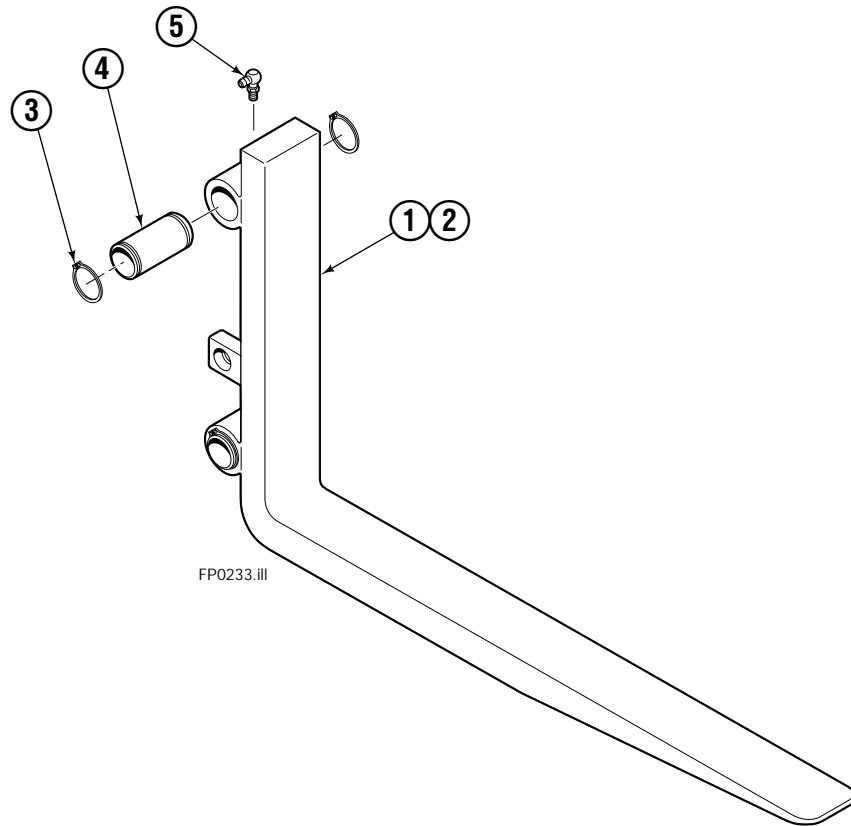

- ▲ See specific page for parts breakdown.
 - ♦ Includes Sideshift Common Parts 381515.
- Reference: S-8704, S-8631 Frame.

Cylinder

REF	QTY	PART NO.	DESCRIPTION
		6010761	Cylinder Assembly
1	1	6010762	Shell
2	1	564911	Rod
3	1	829242	Spacer
4	2	6511	Cotter Pin ■
5	2	667667	Nut Retainer ■
6	2	667668	Nut ■
7	1	2722	O-Ring ✕
8	1	557376	Seal ✕
9	1	2791	O-Ring ✕
10	1	615134	Back-Up Ring ✕
11	1	667675	Retainer
12	1	662451	Seal ✕
13	1	564930	Wiper ✕
14	1	561012	Nut
15	1	558402	Piston
16	1	667676	Washer
17	1	671049	Seal Loader, Piston ✕
18	1	671052	Seal Loader, Retainer ✕
		667723	Service Kit

Sideshifter Common Parts

FP0448.III

120C/150C			
REF	QTY	PART NO.	DESCRIPTION
		381515	Sideshifter Common Parts
1	2	672018	Bearing, Upper
2	2	676650	Bearing, Lower
3	1	686214	Clevis Pin, 76 mm
4	1	686215	Clevis Pin
5	2	686217	Cotter Pin
6	1	686243	Cylinder ■
7	1	841031	Anchor Bracket

■ See Cylinder page for parts breakdown.

Sideshift Cylinder

REF	QTY	PART NO.	DESCRIPTION
		686243	Cylinder Assembly
1	1	561012	Nut
■ 2	1	662457	Seal
3	1	564562	Spacer - Head
■ 4	1	2718	O-Ring
5	1	561427	Piston
6	1	561422	Shell
7	1	561422	Rod
8	1	561428	Retainer
■ 9	1	2791	O-Ring
■ 10	1	615134	Back-up Ring
■ 11	1	662449	Seal
12	1	561429	Retaining Ring
13	1	7215	Snap Ring
■ 14	1	626468	Wiper
15	1	---	Spacer - Rod
		561430	Service Kit

■ Included in Service Kit 561430.

Ref: S-6053, S-6054

Fork Group

REF	QTY	PART NO.	DESCRIPTION
		6010795	Fork Group
1	1	6010749	Fork - LH
2	1	6010752	Fork - RH
3	8	7223	Retaining Ring
4	4	828468	Bushing
5	4	828471	Grease Fitting