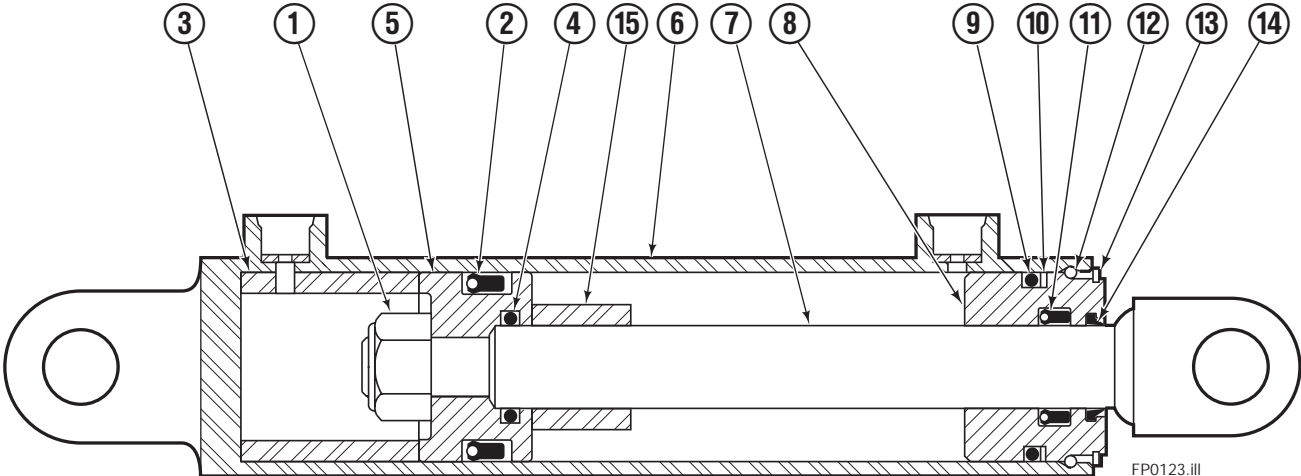

Sideshifter Common Parts

FP0448.III

120C/150C			
REF	QTY	PART NO.	DESCRIPTION
		381515	Sideshifter Common Parts
1	2	672018	Bearing, Upper
2	2	676650	Bearing, Lower
3	1	686214	Clevis Pin, 76 mm
4	1	686215	Clevis Pin
5	2	686217	Cotter Pin
6	1	686243	Cylinder ■
7	1	841031	Anchor Bracket

■ See Cylinder page for parts breakdown.

Sideshift Cylinder

REF	QTY	PART NO.	DESCRIPTION
		686243	Cylinder Assembly
1	1	561012	Nut
■ 2	1	662457	Seal
3	1	564562	Spacer - Head
■ 4	1	2718	O-Ring
5	1	561427	Piston
6	1	561422	Shell
7	1	561422	Rod
8	1	561428	Retainer
■ 9	1	2791	O-Ring
■ 10	1	615134	Back-up Ring
■ 11	1	662449	Seal
12	1	561429	Retaining Ring
13	1	7215	Snap Ring
■ 14	1	626468	Wiper
15	1	---	Spacer - Rod
		561430	Service Kit