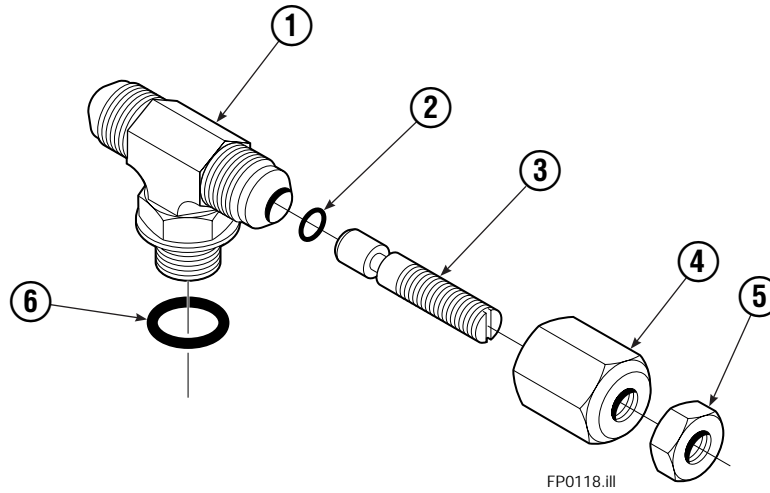

OR

Write: Cascade Corporation, P.O. Box 20187, Portland, OR 97220

Internet: www.cascorp.com

Frame Group

FP0230.III

120C

REF	QTY	PART NO.	DESCRIPTION	REF	QTY	PART NO.	DESCRIPTION
		6010784	Frame Group ♦	9	1	675067	Hose – 34 in.
		384624	Hose Group	10	1	668861	Valve ▲
		381520	Hydraulic Group	11	1	844137	Bracket
1	1	842804	Frame – 54 in.	12	1	643524	Capscrew, 3/8NCx.75 GR8
2	2	830820	Shaft	13	3	4750	Capscrew, 3/8NCx.75 GR8
3	2	6010761	Cylinder ▲	14	1	601377	Fitting, 8-8
4	2	7961	Roll Pin	15	4	611288	Fitting, 6-8
5	2	7882	Roll Pin	16	2	601676	Fitting, 6-6
6	1	675067	Hose – 34 in.	17	2	617487	Restrictor ▲
7	1	685673	Hose – 60.75 in.	18	-	-	Cover
8	1	685673	Hose – 60.75 in.	19	-	-	Capscrew

- ▲ See specific page for parts breakdown.
 - ♦ Includes Sideshift Common Parts 381515.
- Reference: S-8704, S-8631 Frame.

Cylinder

REF	QTY	PART NO.	DESCRIPTION
		6010761	Cylinder Assembly
1	1	6010762	Shell
2	1	564911	Rod
3	1	829242	Spacer
4	2	6511	Cotter Pin ■
5	2	667667	Nut Retainer ■
6	2	667668	Nut ■
7	1	2722	O-Ring ✕
8	1	557376	Seal ✕
9	1	2791	O-Ring ✕
10	1	615134	Back-Up Ring ✕
11	1	667675	Retainer
12	1	662451	Seal ✕
13	1	564930	Wiper ✕
14	1	561012	Nut
15	1	558402	Piston
16	1	667676	Washer
17	1	671049	Seal Loader, Piston ✕
18	1	671052	Seal Loader, Retainer ✕
		667723	Service Kit

✕ Included in Service Kit 667723.

■ Included in Nut Service Kit 668925.

Reference: S-5564, S-5565.

Valve Assembly

REF	QTY	PART NO.	DESCRIPTION
		668861	Check Valve
1	1	667490	Special Fitting
● 2	2	2841	O-Ring
3	1	667471	Spool
4	3	609455	Fitting
5	1	668862	Valve Body
6	1	678270	Check Valve - V.P.O.
● 7	1	661347	Service Kit
8	1	604510	Fitting, 6
■ 9	1	676343	Regeneration Elimination Plug
		668864	Service Kit

- Included in Service Kit 668864.
- For eliminating regeneration circuit only.
(See Technical Bulletin Number 121)

Restrictor Fitting

REF	QTY	PART NO.	DESCRIPTION
		617487	Restrictor Assembly
1	1	617486	Tee
2	1	2698	O-Ring
3	1	11100	Setscrew
4	1	11099	Cap
5	1	5715	Jam Nut
6	1	2840	O-Ring