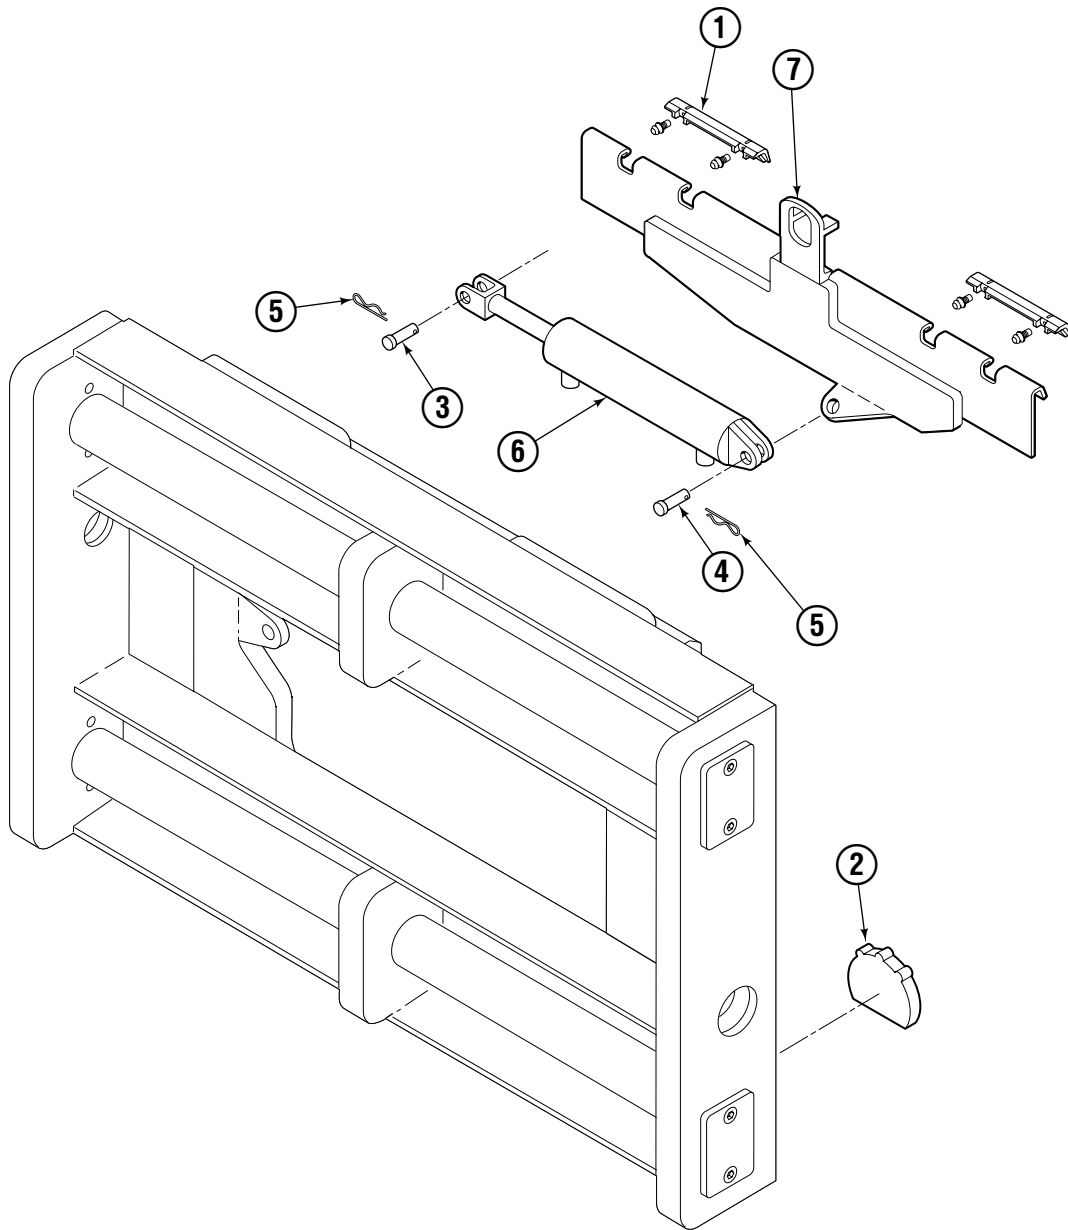

Sideshifter Common Parts

FP0448.III

120C/150C			
REF	QTY	PART NO.	DESCRIPTION
		381515	Sideshifter Common Parts
1	2	672018	Bearing, Upper
2	2	676650	Bearing, Lower
3	1	686214	Clevis Pin, 76 mm
4	1	686215	Clevis Pin
5	2	686217	Cotter Pin
6	1	686243	Cylinder ■
7	1	841031	Anchor Bracket

■ See Cylinder page for parts breakdown.