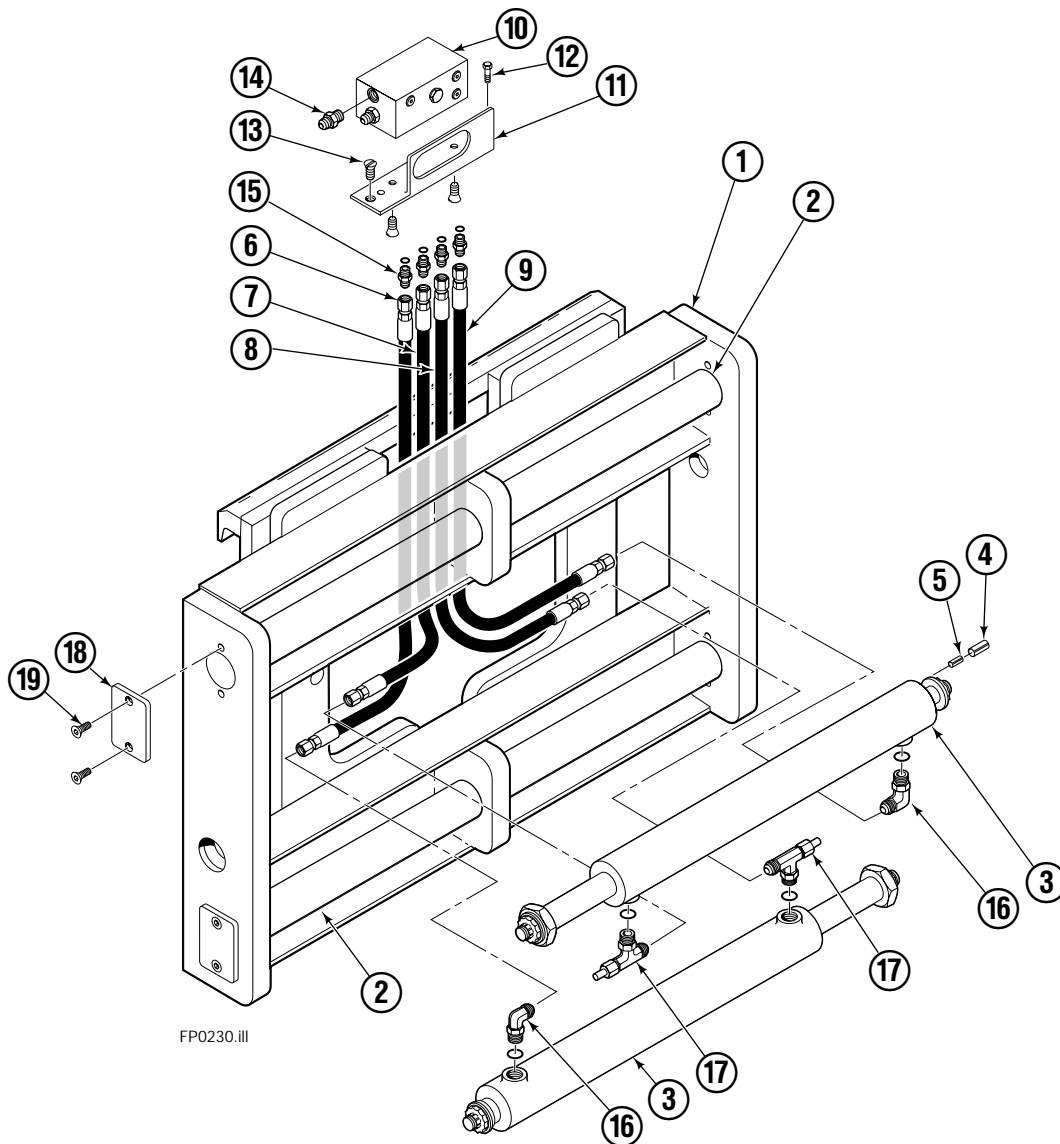

OR

Write: Cascade Corporation, P.O. Box 20187, Portland, OR 97220

Internet: www.cascorp.com

Frame Group

FP0230.III

120C

REF	QTY	PART NO.	DESCRIPTION	REF	QTY	PART NO.	DESCRIPTION
		6010784	Frame Group ♦	9	1	675067	Hose – 34 in.
		384624	Hose Group	10	1	668861	Valve ▲
		381520	Hydraulic Group	11	1	844137	Bracket
1	1	842804	Frame – 54 in.	12	1	643524	Capscrew, 3/8NCx.75 GR8
2	2	830820	Shaft	13	3	4750	Capscrew, 3/8NCx.75 GR8
3	2	6010761	Cylinder ▲	14	1	601377	Fitting, 8-8
4	2	7961	Roll Pin	15	4	611288	Fitting, 6-8
5	2	7882	Roll Pin	16	2	601676	Fitting, 6-6
6	1	675067	Hose – 34 in.	17	2	617487	Restrictor ▲
7	1	685673	Hose – 60.75 in.	18	-	-	Cover
8	1	685673	Hose – 60.75 in.	19	-	-	Capscrew

- ▲ See specific page for parts breakdown.
 - ♦ Includes Sideshift Common Parts 381515.
- Reference: S-8704, S-8631 Frame.

Cylinder

REF	QTY	PART NO.	DESCRIPTION
		6010761	Cylinder Assembly
1	1	6010762	Shell
2	1	564911	Rod
3	1	829242	Spacer
4	2	6511	Cotter Pin ■
5	2	667667	Nut Retainer ■
6	2	667668	Nut ■
7	1	2722	O-Ring ✕
8	1	557376	Seal ✕
9	1	2791	O-Ring ✕
10	1	615134	Back-Up Ring ✕
11	1	667675	Retainer
12	1	662451	Seal ✕
13	1	564930	Wiper ✕
14	1	561012	Nut
15	1	558402	Piston
16	1	667676	Washer
17	1	671049	Seal Loader, Piston ✕
18	1	671052	Seal Loader, Retainer ✕
		667723	Service Kit

✕ Included in Service Kit 667723.

■ Included in Nut Service Kit 668925.

Reference: S-5564, S-5565.

Valve Assembly

REF	QTY	PART NO.	DESCRIPTION
		668861	Check Valve
1	1	667490	Special Fitting
● 2	2	2841	O-Ring
3	1	667471	Spool
4	3	609455	Fitting
5	1	668862	Valve Body
6	1	678270	Check Valve - V.P.O.
● 7	1	661347	Service Kit
8	1	604510	Fitting, 6
■ 9	1	676343	Regeneration Elimination Plug
		668864	Service Kit

- Included in Service Kit 668864.
- For eliminating regeneration circuit only.
(See Technical Bulletin Number 121)

Restrictor Fitting

REF	QTY	PART NO.	DESCRIPTION
		617487	Restrictor Assembly
1	1	617486	Tee
2	1	2698	O-Ring
3	1	11100	Setscrew
4	1	11099	Cap
5	1	5715	Jam Nut
6	1	2840	O-Ring