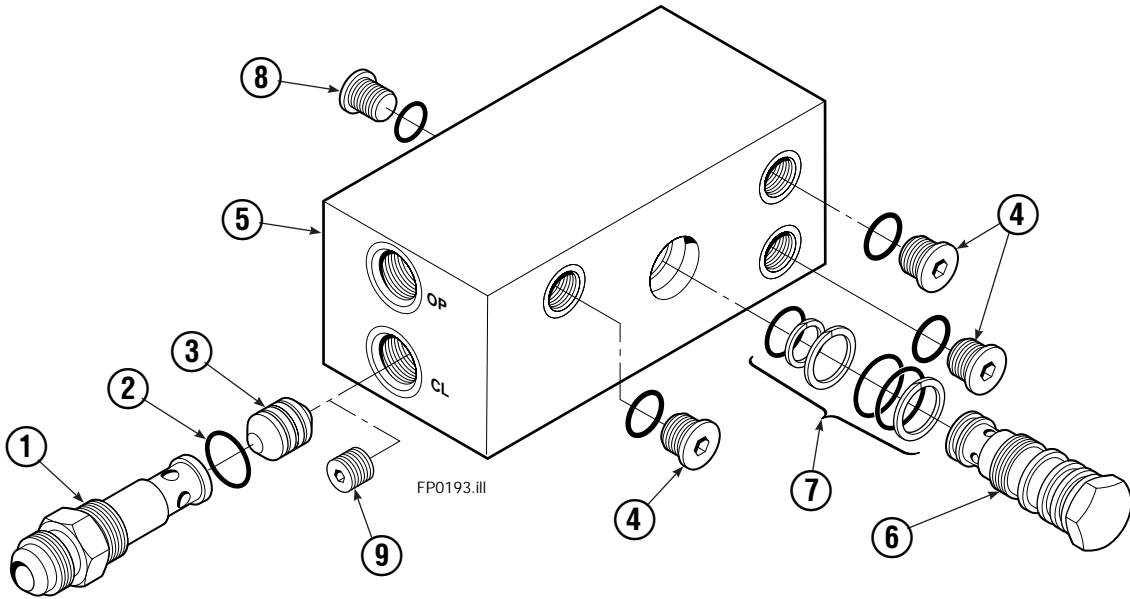

OR

Write: Cascade Corporation, P.O. Box 20187, Portland, OR 97220

Internet: www.cascorp.com

Frame Group

FP0230.III

120C

REF	QTY	PART NO.	DESCRIPTION	REF	QTY	PART NO.	DESCRIPTION
		6010784	Frame Group ♦	9	1	675067	Hose – 34 in.
		384624	Hose Group	10	1	668861	Valve ▲
		381520	Hydraulic Group	11	1	844137	Bracket
1	1	842804	Frame – 54 in.	12	1	643524	Capscrew, 3/8NCx.75 GR8
2	2	830820	Shaft	13	3	4750	Capscrew, 3/8NCx.75 GR8
3	2	6010761	Cylinder ▲	14	1	601377	Fitting, 8-8
4	2	7961	Roll Pin	15	4	611288	Fitting, 6-8
5	2	7882	Roll Pin	16	2	601676	Fitting, 6-6
6	1	675067	Hose – 34 in.	17	2	617487	Restrictor ▲
7	1	685673	Hose – 60.75 in.	18	-	-	Cover
8	1	685673	Hose – 60.75 in.	19	-	-	Capscrew

- ▲ See specific page for parts breakdown.
 - ♦ Includes Sideshift Common Parts 381515.
- Reference: S-8704, S-8631 Frame.

Cylinder

REF	QTY	PART NO.	DESCRIPTION
		6010761	Cylinder Assembly
1	1	6010762	Shell
2	1	564911	Rod
3	1	829242	Spacer
4	2	6511	Cotter Pin ■
5	2	667667	Nut Retainer ■
6	2	667668	Nut ■
7	1	2722	O-Ring ✕
8	1	557376	Seal ✕
9	1	2791	O-Ring ✕
10	1	615134	Back-Up Ring ✕
11	1	667675	Retainer
12	1	662451	Seal ✕
13	1	564930	Wiper ✕
14	1	561012	Nut
15	1	558402	Piston
16	1	667676	Washer
17	1	671049	Seal Loader, Piston ✕
18	1	671052	Seal Loader, Retainer ✕
		667723	Service Kit

✕ Included in Service Kit 667723.

■ Included in Nut Service Kit 668925.

Reference: S-5564, S-5565.

Valve Assembly

REF	QTY	PART NO.	DESCRIPTION
		668861	Check Valve
1	1	667490	Special Fitting
● 2	2	2841	O-Ring
3	1	667471	Spool
4	3	609455	Fitting
5	1	668862	Valve Body
6	1	678270	Check Valve - V.P.O.
● 7	1	661347	Service Kit
8	1	604510	Fitting, 6
■ 9	1	676343	Regeneration Elimination Plug
		668864	Service Kit

- Included in Service Kit 668864.
- For eliminating regeneration circuit only.
(See Technical Bulletin Number 121)

Restrictor Fitting

REF	QTY	PART NO.	DESCRIPTION
		617487	Restrictor Assembly
1	1	617486	Tee
2	1	2698	O-Ring
3	1	11100	Setscrew
4	1	11099	Cap
5	1	5715	Jam Nut
6	1	2840	O-Ring