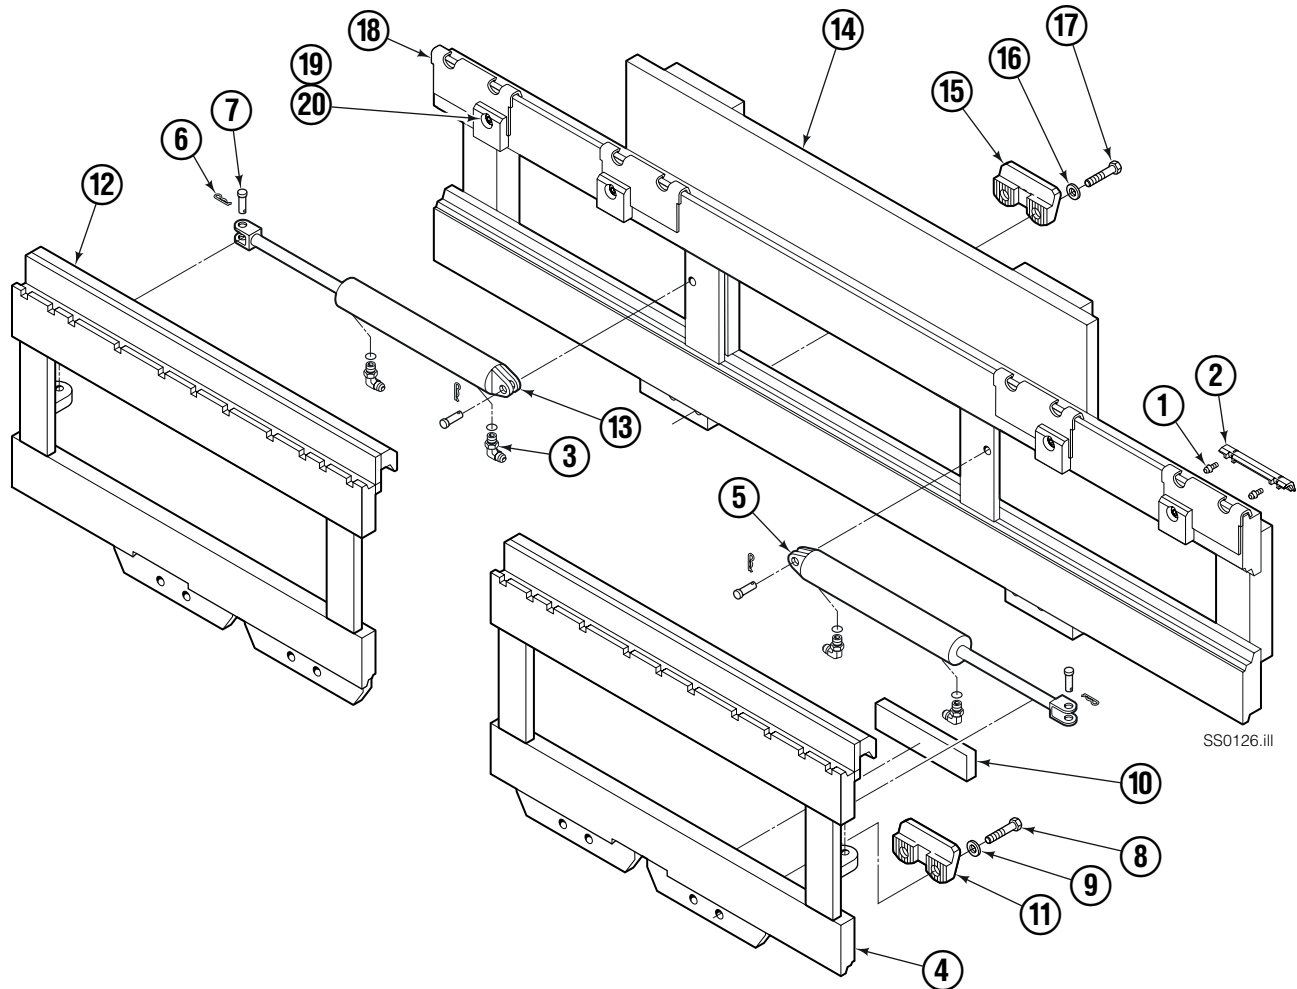

Internet: www.cascorp.com

Safety Decals

GA0001.iii

GA0002.iii

65 D	
PART NO.	DESCRIPTION
679150	'No Step' Decal
221906	'Pinch Point' Decal

Publications

GA0006.iii

65D	
PART NO.	DESCRIPTION
677487	Service Manual
672715	Operator's Guide
672358	Installation Instructions
680664	'Servicing Cascade Cylinders' – VHS
679929	Tool Catalog
673964	Literature Index Order Form

Sideshifter Group

65D							
REF	QTY	PART NO.	DESCRIPTION	REF	QTY	PART NO.	DESCRIPTION
		358809	Sideshifter Group	11	4	679360	▲ Lower Hook
1	8	7403	Grease Fitting	12	1	358749	R.H. Faceplate ■
2	4	671165	Bearing Segment	13	1	335480	R.H. Cylinder Assembly ●
3	4	601676	Fitting, 6-6	14	1	358804	False Carriage ★
4	1	358748	L.H. Faceplate ■	15	2	675969	◆ Lower Hook ★
5	1	580029	L.H. Cylinder Assembly ●	16	4	667225	◆ Washer ★
6	4	672726	Cotter Pin	17	4	667369	◆ Capscrew ★
7	4	206926	Clevis Pin	18	4	358814	Plate
8	8	779010	▲ Capscrew, M16x35	19	4	399079	Bearing
9	8	667225	▲ Washer	20	4	4880	Capscrew, .50 NCx1.00
10	4	682814	Lower Bearing				