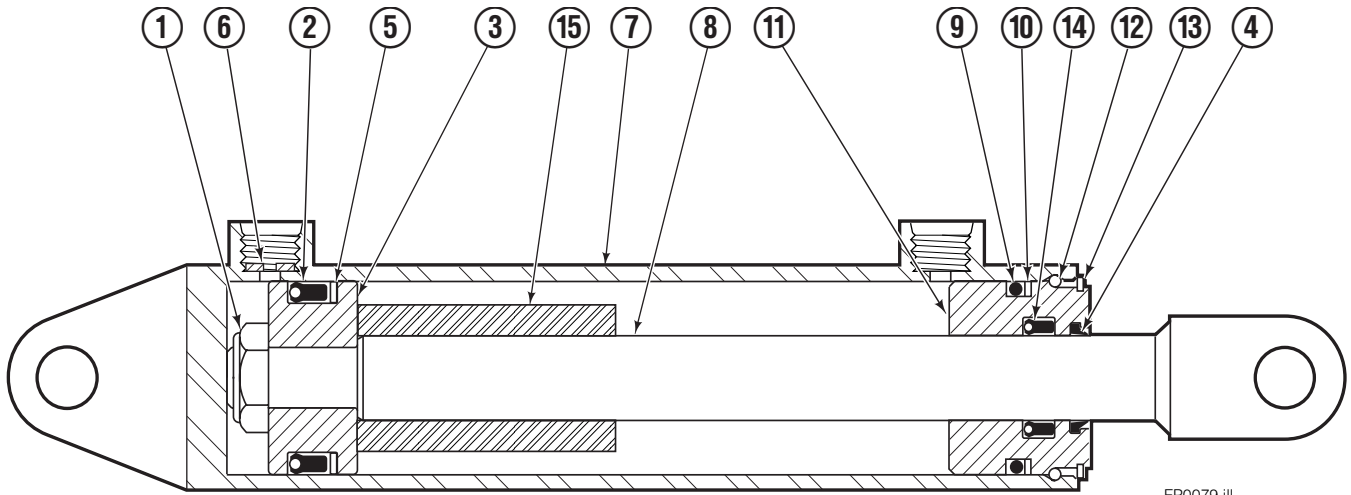

Sideshifter Group

65D							
REF	QTY	PART NO.	DESCRIPTION	REF	QTY	PART NO.	DESCRIPTION
		358809	Sideshifter Group	11	4	679360	▲ Lower Hook
1	8	7403	Grease Fitting	12	1	358749	R.H. Faceplate ■
2	4	671165	Bearing Segment	13	1	335480	R.H. Cylinder Assembly ●
3	4	601676	Fitting, 6-6	14	1	358804	False Carriage ★
4	1	358748	L.H. Faceplate ■	15	2	675969	◆ Lower Hook ★
5	1	580029	L.H. Cylinder Assembly ●	16	4	667225	◆ Washer ★
6	4	672726	Cotter Pin	17	4	667369	◆ Capscrew ★
7	4	206926	Clevis Pin	18	4	358814	Plate
8	8	779010	▲ Capscrew, M16x35	19	4	399079	Bearing
9	8	667225	▲ Washer	20	4	4880	Capscrew, .50 NCx1.00
10	4	682814	Lower Bearing				

■ If the faceplate needs replacing, your best value is to order the complete sideshifter assembly.

● See Cylinder page for parts Breakdown.

▲ Lower Hook Group 683178.

◆ Lower Hook Group 678935.

★ Not included in Sideshifter Group.

Reference: S-28049.

Sideshift Cylinder

FP0079.ill

REF	QTY	PART NO.	DESCRIPTION
		580029	Cylinder Assembly
1	1	553857	Nut
■ 2	1	662452	Seal
3	1	553501	Piston
■ 4	1	636851	Wiper
■ 5	1	638247	Back-up Ring
6	1	675550	Washer (orifice .085)
7	1	557697	Shell
8	1	335482	Rod
■ 9	1	2785	O-Ring
■ 10	1	615128	Back-up Ring
11	1	553500	Retainer
12	1	553856	Retaining Ring
13	1	7202	Snap Ring
■ 14	1	641835	Seal
15	1	---	Spacer
		553861	Service Kit