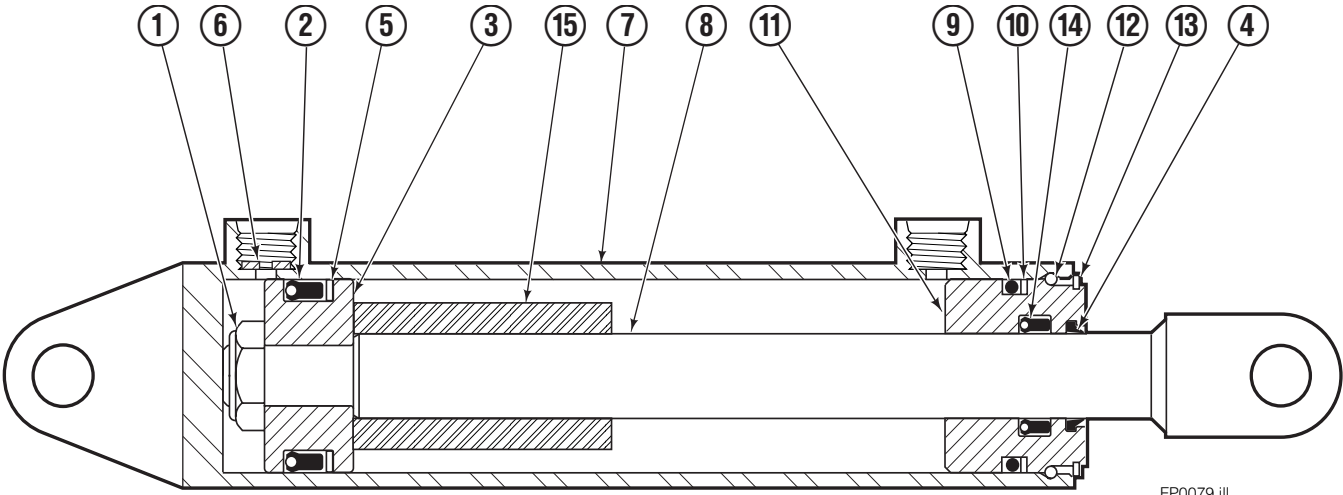

Sideshift Cylinder

FP0079.ill

REF	QTY	PART NO.	DESCRIPTION
		335480	Cylinder Assembly
1	1	553857	Nut
■ 2	1	662452	Seal
3	1	553501	Piston
■ 4	1	636851	Wiper
■ 5	1	638247	Back-up Ring
6	1	675550	Washer (orifice .085)
7	1	335481	Shell
8	1	335482	Rod
■ 9	1	2785	O-Ring
■ 10	1	615128	Back-up Ring
11	1	553500	Retainer
12	1	553856	Retaining Ring
13	1	7202	Snap Ring
■ 14	1	641835	Seal
15	1	---	Spacer
		553861	Service Kit

■ Included in Service Kit 553861.