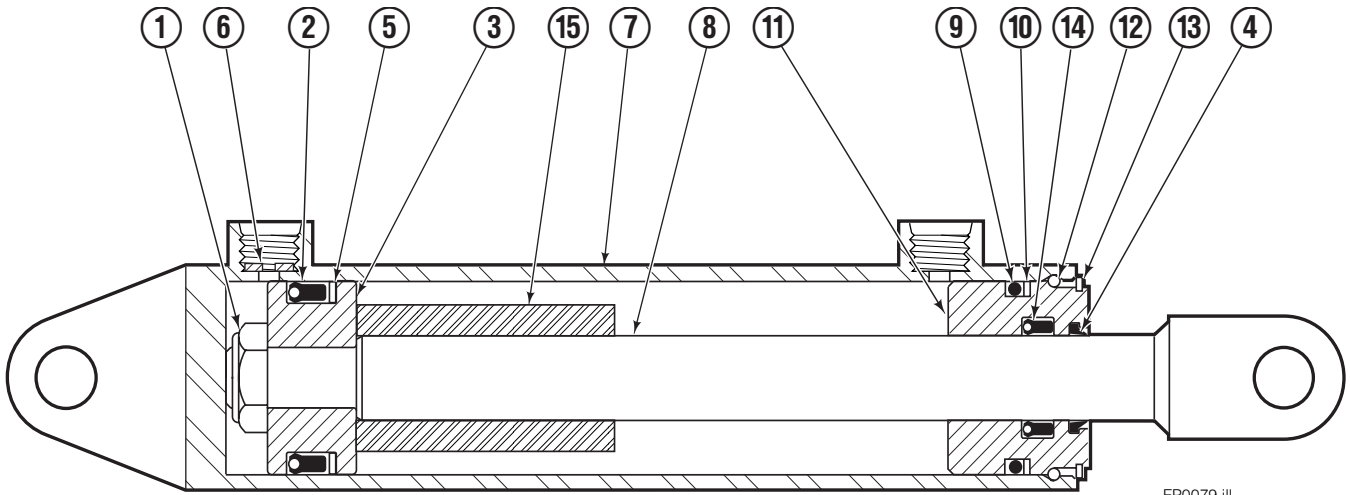

Sideshift Cylinder

FP0079.ill

REF	QTY	PART NO.	DESCRIPTION
		335480	Cylinder Assembly
1	1	553857	Nut
■ 2	1	662452	Seal
3	1	553501	Piston
■ 4	1	636851	Wiper
■ 5	1	638247	Back-up Ring
6	1	675550	Washer (orifice .085)
7	1	335481	Shell
8	1	335482	Rod
■ 9	1	2785	O-Ring
■ 10	1	615128	Back-up Ring
11	1	553500	Retainer
12	1	553856	Retaining Ring
13	1	7202	Snap Ring
■ 14	1	641835	Seal
15	1	---	Spacer
		553861	Service Kit

■ Included in Service Kit 553861.