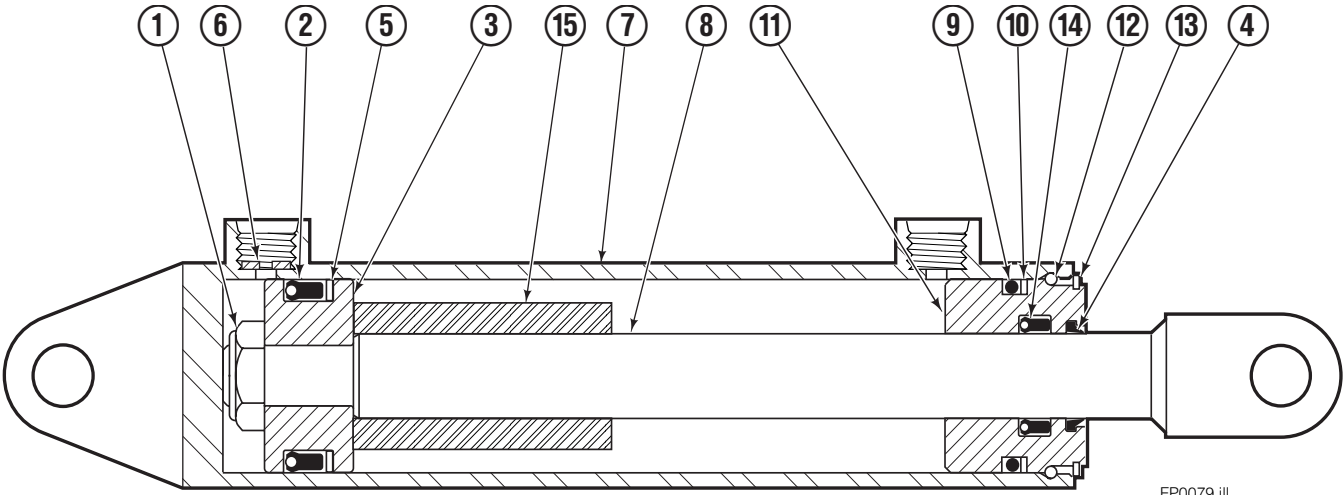

Sideshift Cylinder

FP0079.ill

REF	QTY	PART NO.	DESCRIPTION
		580029	Cylinder Assembly
1	1	553857	Nut
■ 2	1	662452	Seal
3	1	553501	Piston
■ 4	1	636851	Wiper
■ 5	1	638247	Back-up Ring
6	1	675550	Washer (orifice .085)
7	1	557697	Shell
8	1	335482	Rod
■ 9	1	2785	O-Ring
■ 10	1	615128	Back-up Ring
11	1	553500	Retainer
12	1	553856	Retaining Ring
13	1	7202	Snap Ring
■ 14	1	641835	Seal
15	1	---	Spacer
		553861	Service Kit

■ Included in Service Kit 553861.