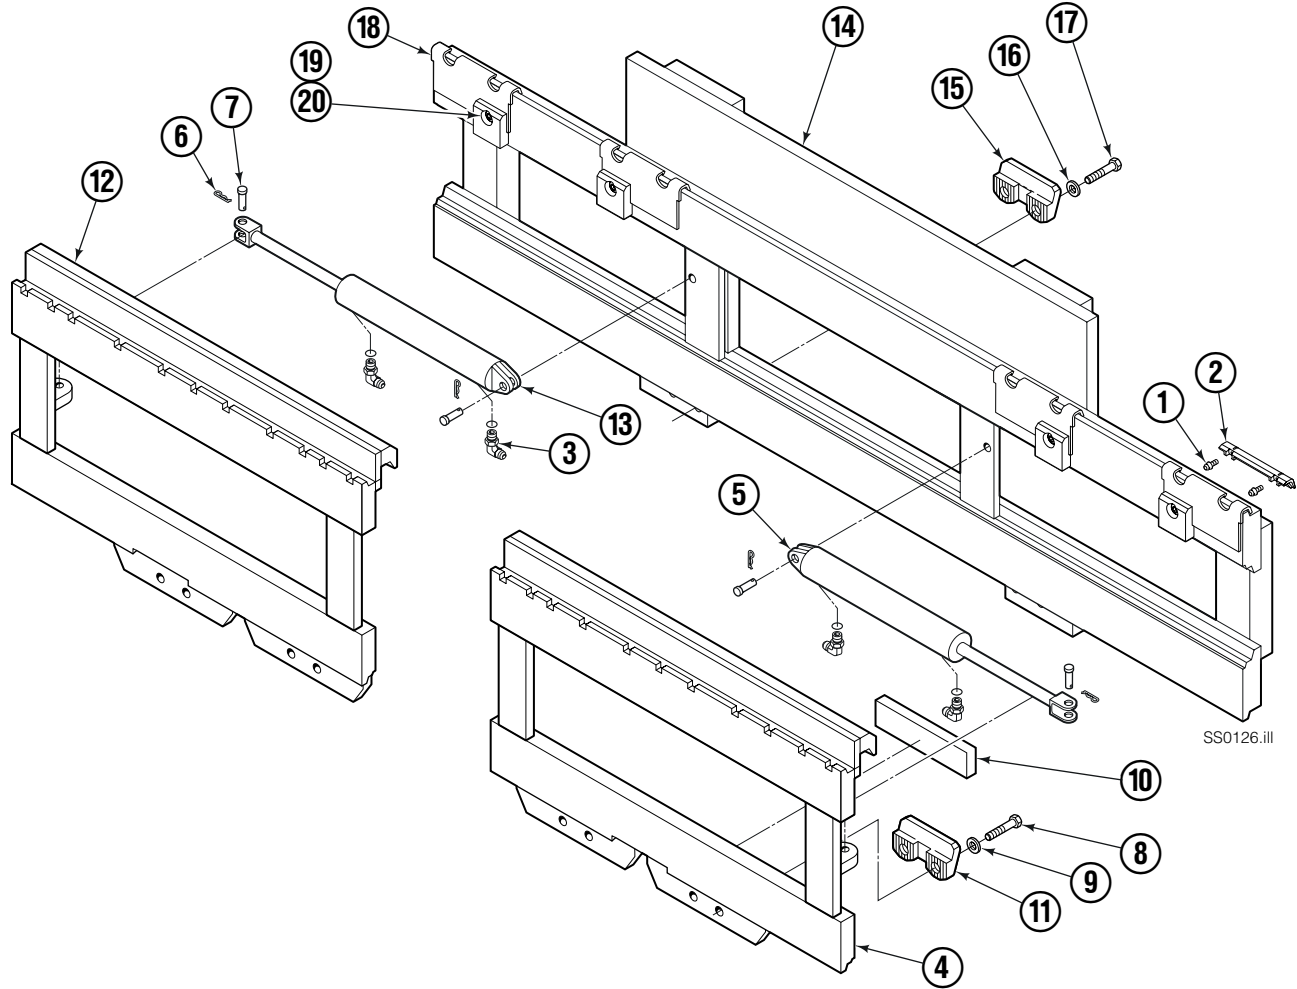

Parts Manual

Model Double Wide Sideshifter

Serial Number 65D-SSD-166

cascade[®]
corporation

For Technical Assistance call: 800-227-2233, Fax: 888-329-8207

To Order Parts call: 888-227-2233, Fax: 888-329-0234

OR

Write: Cascade Corporation, P.O. Box 20187, Portland, OR 97220

Internet: www.cascorp.com

Sideshifter Group

SS0126.ill

65D							
REF	QTY	PART NO.	DESCRIPTION	REF	QTY	PART NO.	DESCRIPTION
		358809	Sideshifter Group	11	4	679360	Lower Hook ▲
1	8	7403	Grease Fitting	12	1	358749	R.H. Faceplate ■
2	4	671165	Bearing Segment	13	1	335480	R.H. Cylinder Assembly ●
3	4	601676	Fitting, 6-6	14	1	358803	False Carriage ★
4	1	358748	L.H. Faceplate ■	15	2	675969	Lower Hook ◆ ★
5	1	580029	L.H. Cylinder Assembly ●	16	4	667225	Washer ◆ ★
6	4	672726	Cotter Pin	17	4	667369	Capscrew ◆ ★
7	4	206926	Clevis Pin	18	4	358814	Plate
8	8	779010	Capscrew, M16x35 ▲	19	4	399079	Bearing
9	8	667225	Washer ▲	20	4	4880	Capscrew, .50 NCx1.00
10	4	682814	Lower Bearing				

- If the faceplate needs replacing, your best value is to order the complete sideshifter assembly.
- See Cylinder page for parts Breakdown.
- ▲ Lower Hook Group 683178.

- ◆ Lower Hook Group 678935.
 - ★ Not included in Sideshifter Group.
- Reference: S-28049.

Sideshift Cylinder

FP0079.ill

REF	QTY	PART NO.	DESCRIPTION
		580029	Cylinder Assembly
1	1	553857	Nut
■ 2	1	662452	Seal
3	1	553501	Piston
■ 4	1	636851	Wiper
■ 5	1	638247	Back-up Ring
6	1	675550	Washer (orifice .085)
7	1	557697	Shell
8	1	335482	Rod
■ 9	1	2785	O-Ring
■ 10	1	615128	Back-up Ring
11	1	553500	Retainer
12	1	553856	Retaining Ring
13	1	7202	Snap Ring
■ 14	1	641835	Seal
15	1	---	Spacer
		553861	Service Kit