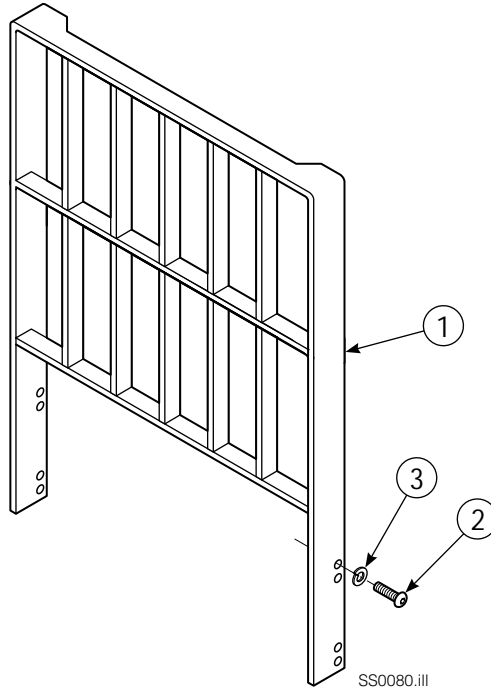

■ Included in Service Kit 553861.

Sideshift Cylinder

FP0079.ill

REF	QTY	PART NO.	DESCRIPTION
		335480	Cylinder Assembly
1	1	553857	Nut
■ 2	1	662452	Seal
3	1	553501	Piston
■ 4	1	636851	Wiper
■ 5	1	638247	Back-up Ring
6	1	675550	Washer (orifice .085)
7	1	335481	Shell
8	1	335482	Rod
■ 9	1	2785	O-Ring
■ 10	1	615128	Back-up Ring
11	1	553500	Retainer
12	1	553856	Retaining Ring
13	1	7202	Snap Ring
■ 14	1	641835	Seal
15	1	---	Spacer
		553861	Service Kit

■ Included in Service Kit 553861.

Backrest

REF	QTY	PART NO.	DESCRIPTION
1	1	359172	Backrest
2	8	200173	Capscrew
3	8	684586	Lockwasher

Do you have questions you need answered right now? Call your nearest Cascade Parts Department. Visit us online at www.cascorp.com