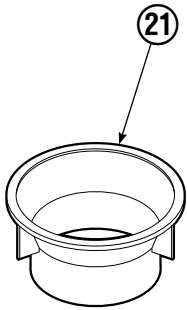

● See Revolving Connection page for parts breakdown.

Swing Frame Revolving Connection

90F			
REF	QTY	PART NO.	DESCRIPTION
		208798	Revolving Connection
1	1	207443	Body
2	1	680449	Shaft
3	1	680451	End Block
4	1	674777	Service Kit
5	14	604511	Fitting, 6-6
6	2	674732	Counterbalance Valve
7	3	768800	Capscrew, M8 x 1.25 x 45-8.8
8	5	663694	Fitting, 3
9	1	7341	Snap Ring
10	1	3138	Snap Ring
11	1	667516	Service Kit

Long Arm Cylinder

REF	QTY	PART NO.	DESCRIPTION
		3001192	Cylinder Assembly
1	1	674843	Bearing
2	1	560997	Nut
◆3	1	660769	Bearing
◆4	1	662462	Seal
◆5	2	638295	Back-Up Ring
6	2	604511	Fitting, 6-6
7	1	556852	Fitting, 4
8	1	557212	Check Valve
◆9	1	2801	O-Ring
◆10	1	563977	Back-Up Ring
◆11	1	554598	Seal
◆12	1	564930	Wiper
13	1	3001195	Rod
14	1	555724	Retainer
15	1	557389	Piston
◆16	1	2722	O-Ring
17	1	3001193	Shell
18	1	667516	Check Valve Service Kit
19	1	—	Spacer
20	1	—	Spacer
21	2	675006	Bearing
22	1	669243	Seal Loader
		555725	Service Kit

◆ Included in Service Kit 555725.

Ref: S-5320, S-5321

Short Arm Cylinder

REF	QTY	PART NO.	DESCRIPTION
		394335	Cylinder Assembly
1	1	674843	Bearing
2	1	560997	Nut
3	1	660769	Bearing ♦
4	1	662462	Seal ♦
5	2	638295	Back-Up Ring ♦
6	2	604511	Fitting, 6-6
7	1	556852	Fitting, 4
8	1	557212	Check Valve
9	1	2801	O-Ring ♦
10	1	563977	Back-Up Ring ♦
11	1	554598	Seal ♦
12	1	564930	Wiper ♦
13	1	215409	Rod
14	1	555724	Retainer
15	1	557389	Piston
16	1	2722	O-Ring ♦
17	1	215407	Shell
18	1	667516	Check Valve Service Kit
19	1	—	Spacer
20	2	675006	Bearing
21	1	669243	Seal Loader
		555725	Service Kit