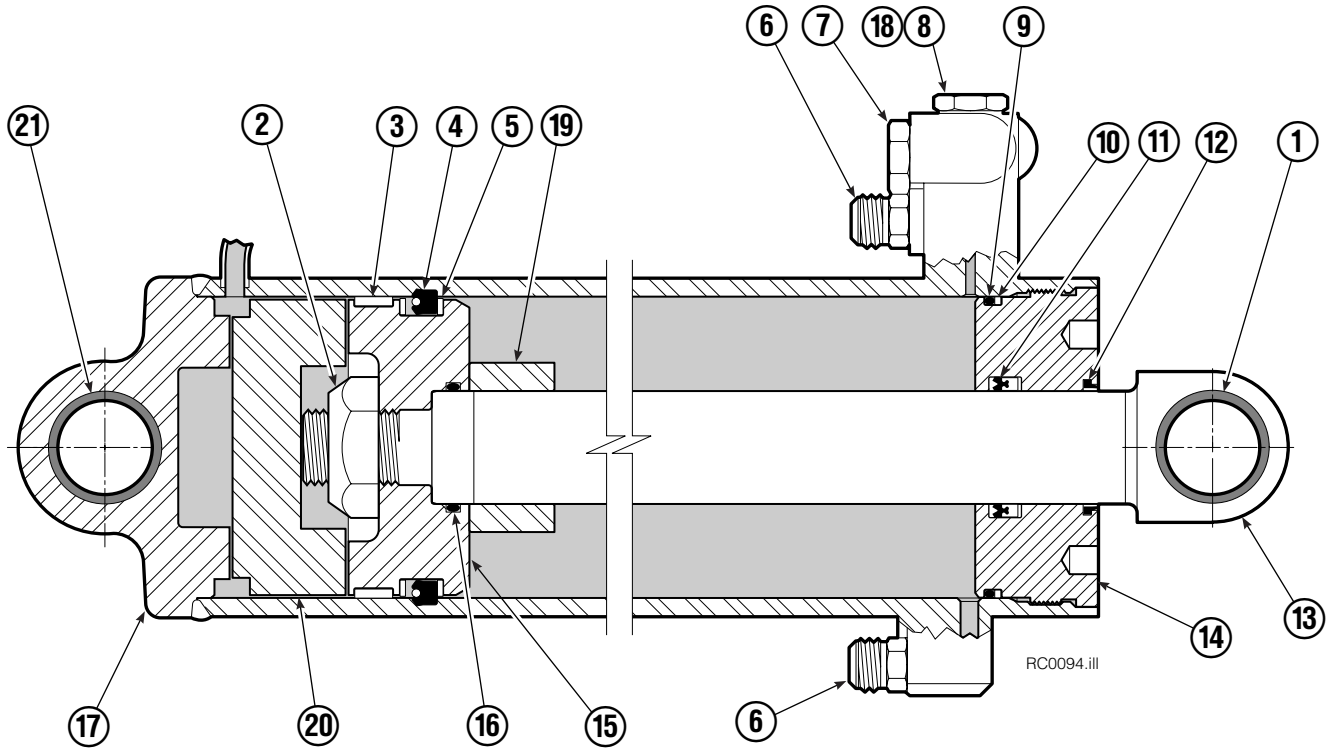

Long Arm Cylinder

REF	QTY	PART NO.	DESCRIPTION
		3001192	Cylinder Assembly
1	1	674843	Bearing
2	1	560997	Nut
◆3	1	660769	Bearing
◆4	1	662462	Seal
◆5	2	638295	Back-Up Ring
6	2	604511	Fitting, 6-6
7	1	556852	Fitting, 4
8	1	557212	Check Valve
◆9	1	2801	O-Ring
◆10	1	563977	Back-Up Ring
◆11	1	554598	Seal
◆12	1	564930	Wiper
13	1	3001195	Rod
14	1	555724	Retainer
15	1	557389	Piston
◆16	1	2722	O-Ring
17	1	3001193	Shell
18	1	667516	Check Valve Service Kit
19	1	—	Spacer
20	1	—	Spacer
21	2	675006	Bearing
22	1	669243	Seal Loader
		555725	Service Kit

◆ Included in Service Kit 555725.

Ref: S-5320, S-5321