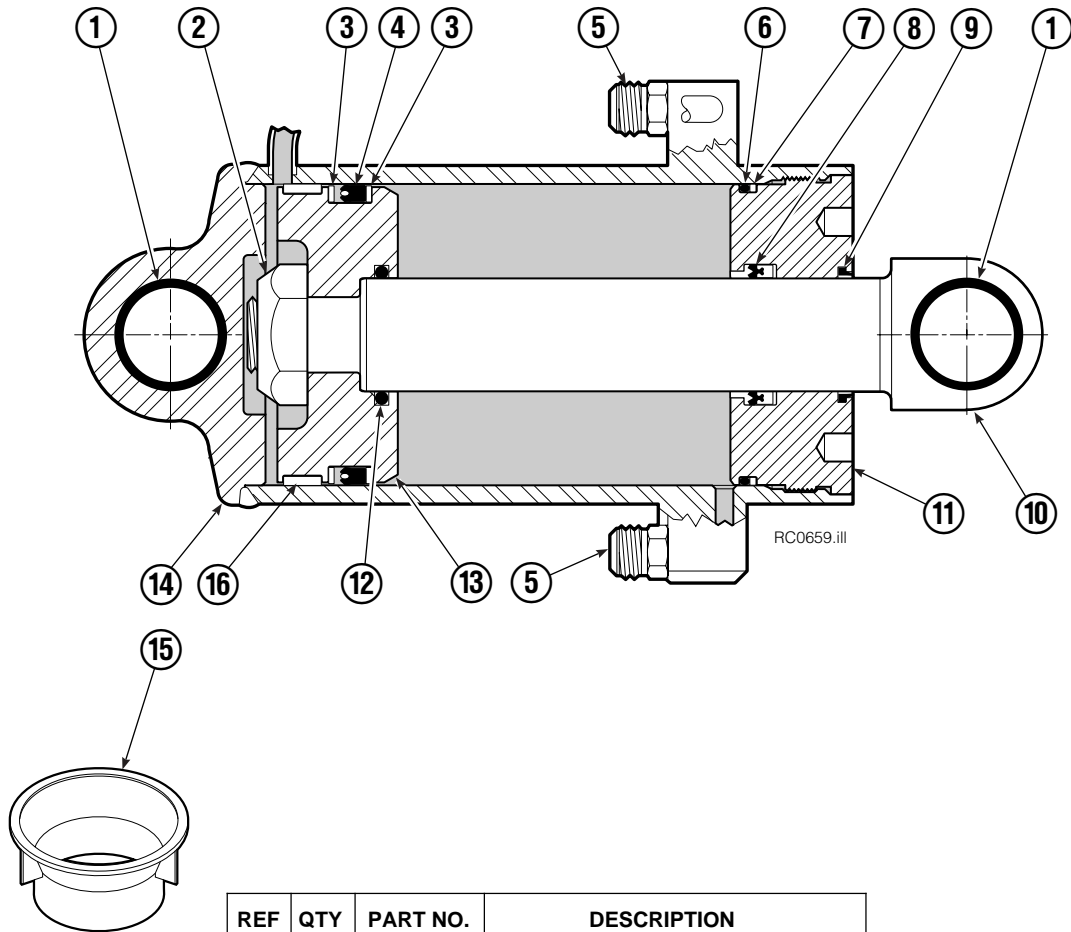

● See Revolving Connection page for parts breakdown.

Swing Frame Revolving Connection

90F			
REF	QTY	PART NO.	DESCRIPTION
		208798	Revolving Connection
1	1	207443	Body
2	1	680449	Shaft
3	1	680451	End Block
4	1	674777	Service Kit
5	14	604511	Fitting, 6-6
6	2	674732	Counterbalance Valve
7	3	768800	Capscrew, M8 x 1.25 x 45-8.8
8	5	663694	Fitting, 3
9	1	7341	Snap Ring
10	1	3138	Snap Ring
11	1	667516	Service Kit

◆ Included in Service Kit 555725.

Ref: S-5320, S-5321

Short Arm Cylinder

REF	QTY	PART NO.	DESCRIPTION
		394335	Cylinder Assembly
1	1	674843	Bearing
2	1	560997	Nut
3	1	660769	Bearing ♦
4	1	662462	Seal ♦
5	2	638295	Back-Up Ring ♦
6	2	604511	Fitting, 6-6
7	1	556852	Fitting, 4
8	1	557212	Check Valve
9	1	2801	O-Ring ♦
10	1	563977	Back-Up Ring ♦
11	1	554598	Seal ♦
12	1	564930	Wiper ♦
13	1	215409	Rod
14	1	555724	Retainer
15	1	557389	Piston
16	1	2722	O-Ring ♦
17	1	215407	Shell
18	1	667516	Check Valve Service Kit
19	1	—	Spacer
20	2	675006	Bearing
21	1	669243	Seal Loader
		555725	Service Kit

♦ Included in Service Kit 555725.

Reference: S-5313, S-5314.

Swing Cylinder

REF	QTY	PART NO.	DESCRIPTION
		580034	Cylinder Assembly
1	3	674843	Bearing
2	1	561997	Nut
3	2	638295	Back-Up Ring ♦
4	1	557446	Seal ♦
5	2	604511	Fitting, 6-6
6	1	2801	O-Ring ♦
7	1	563977	Back-Up Ring ♦
8	1	554598	Seal ♦
9	1	564930	Wiper ♦
10	1	557713	Rod
11	1	555724	Retainer
12	1	2722	O-Ring ♦
13	1	557389	Piston
14	1	555776	Shell
15	1	672910	Seal Loader ♦
16	1	660769	Bearing
		555725	Service Kit