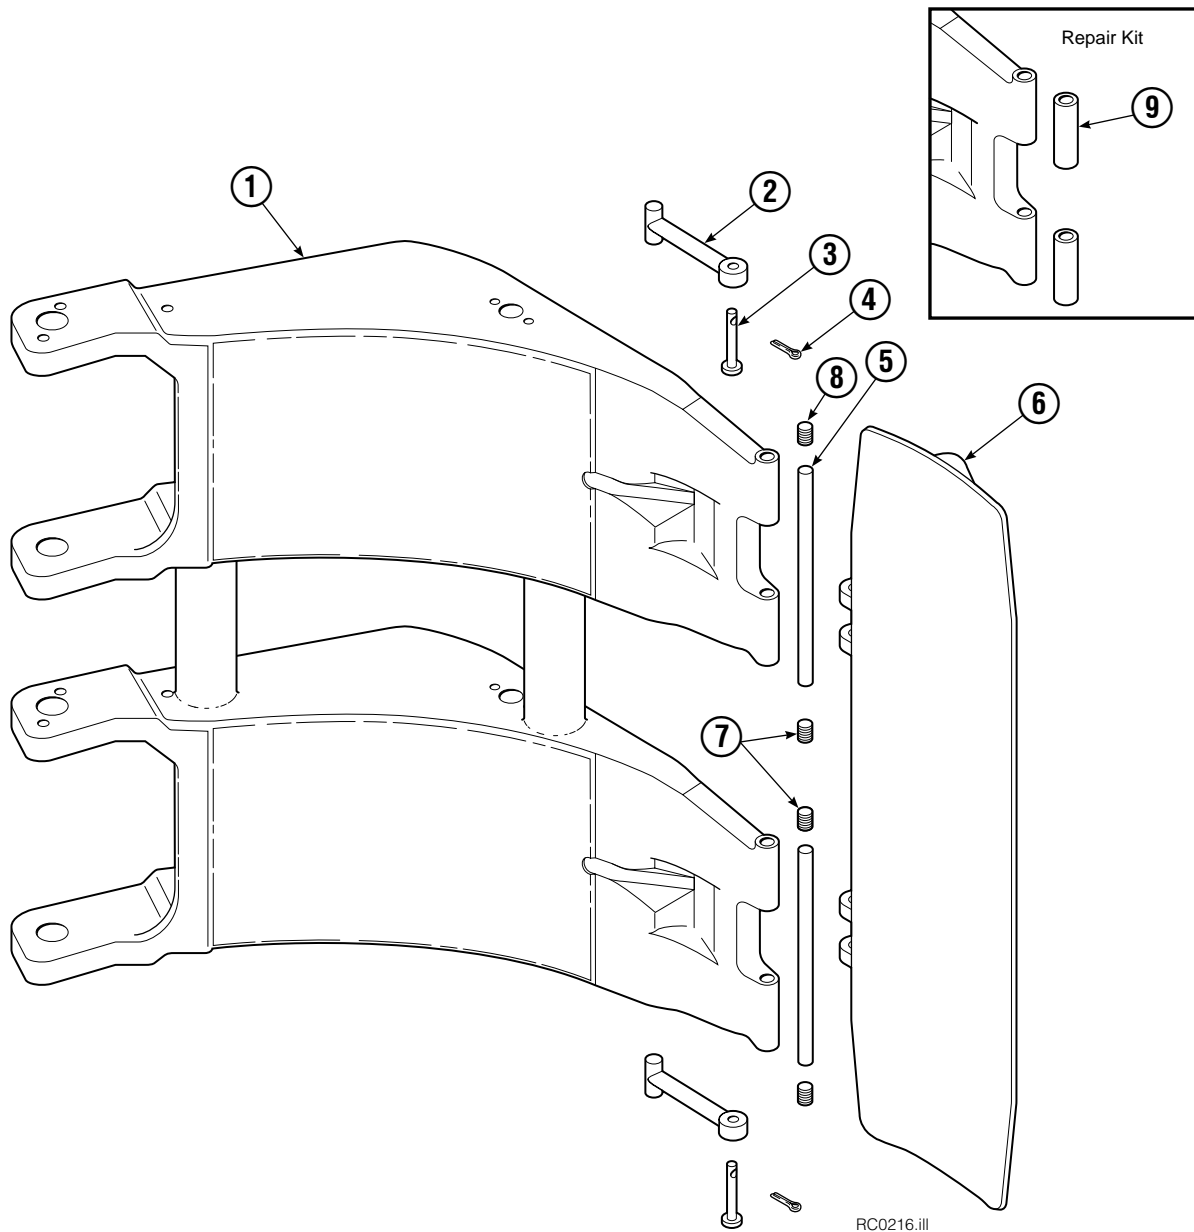

Long Arm

90F			
REF	QTY	PART NO.	DESCRIPTION
		6002800	Contact Pad Group – items 2 thru 8
1	1	394330	Long Arm
2	2	674994	Link
3	2	682978	Clevis Pin
4	2	6525	Cotter Pin
5	2	363823	Pin
6	1	6002801	Contact Pad
7	2	201102	Plug
8	2	201102	Plug
9	1	676810	Arm Tip Repair Kit