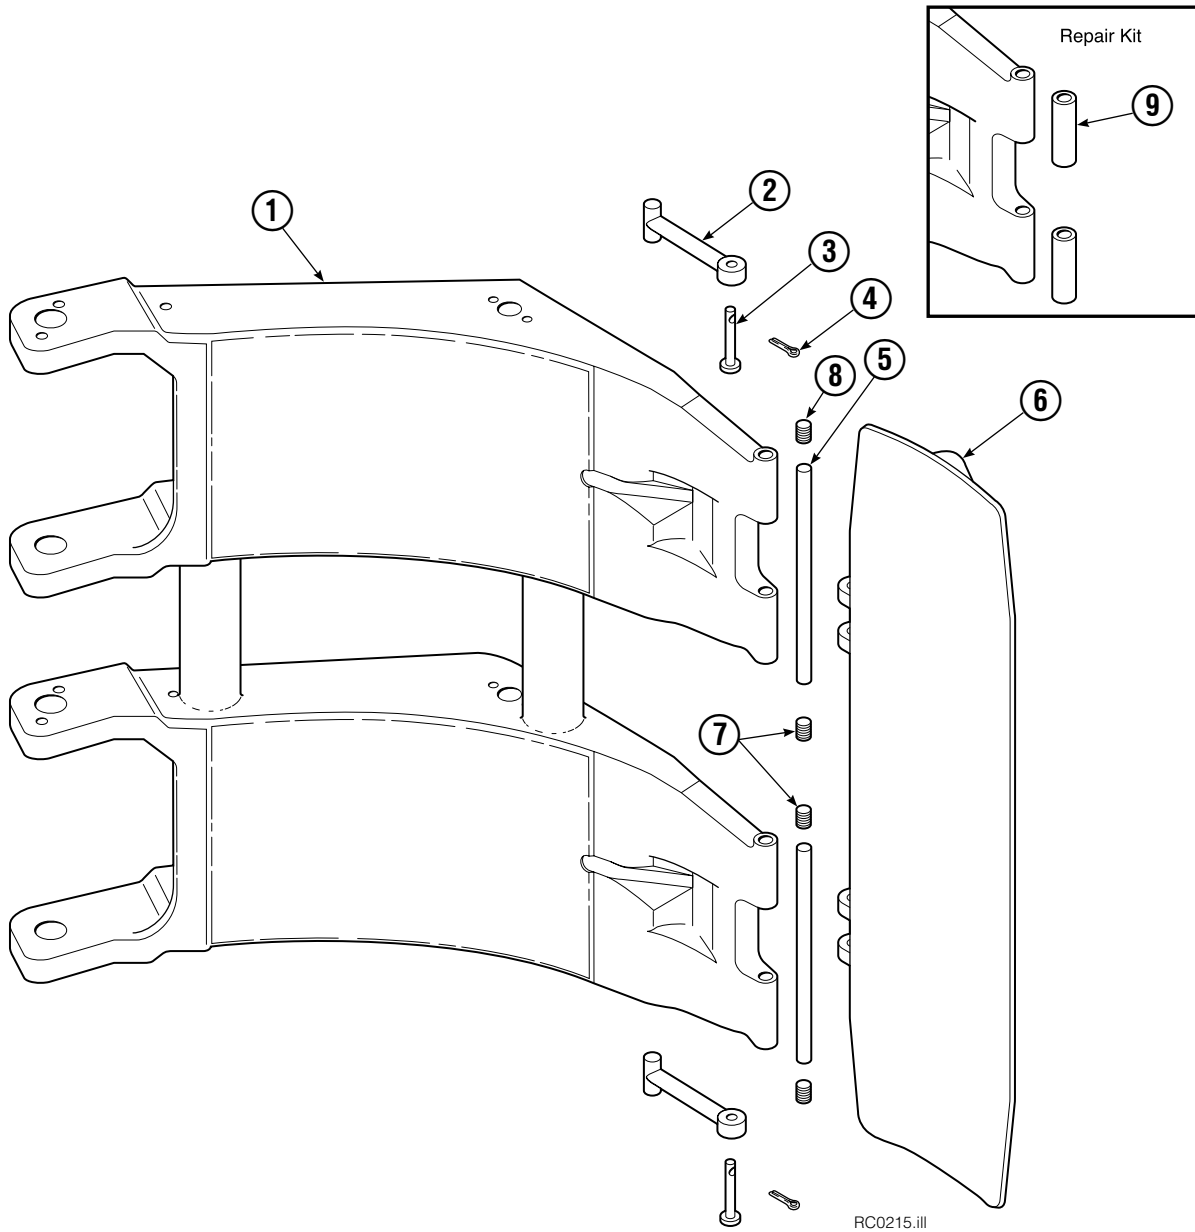

Short Arm

90F			
REF	QTY	PART NO.	DESCRIPTION
		6002800	Contact Pad Group – items 2 thru 8
1	1	394346	Short Arm
2	2	674994	Link
3	2	682978	Clevis Pin
4	2	6525	Cotter Pin
5	2	363823	Pin
6	1	6002801	Contact Pad
7	2	201102	Plug
8	2	201102	Plug
9	1	676810	Arm Tip Repair Kit