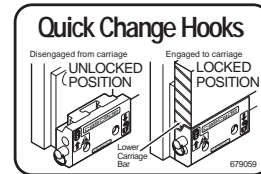

Write: Cascade Corporation, P.O. Box 20187, Portland, OR 97220

Internet: www.cascorp.com

Safety Decals

RC0636.ill

4

6

5

Roll Clamp Safety Decals			
REF	QTY	PART NO.	DESCRIPTION
1	6	665595	No Hand Hold Decal
2	3	660269	Short Arm Rotation Position Decal
3	4	656038	Caution Decal
4	4	679150	No Step Decal
5	4	665677	Trapped Pressure Decal
6	1	679059	Quick-Change Hook Decal