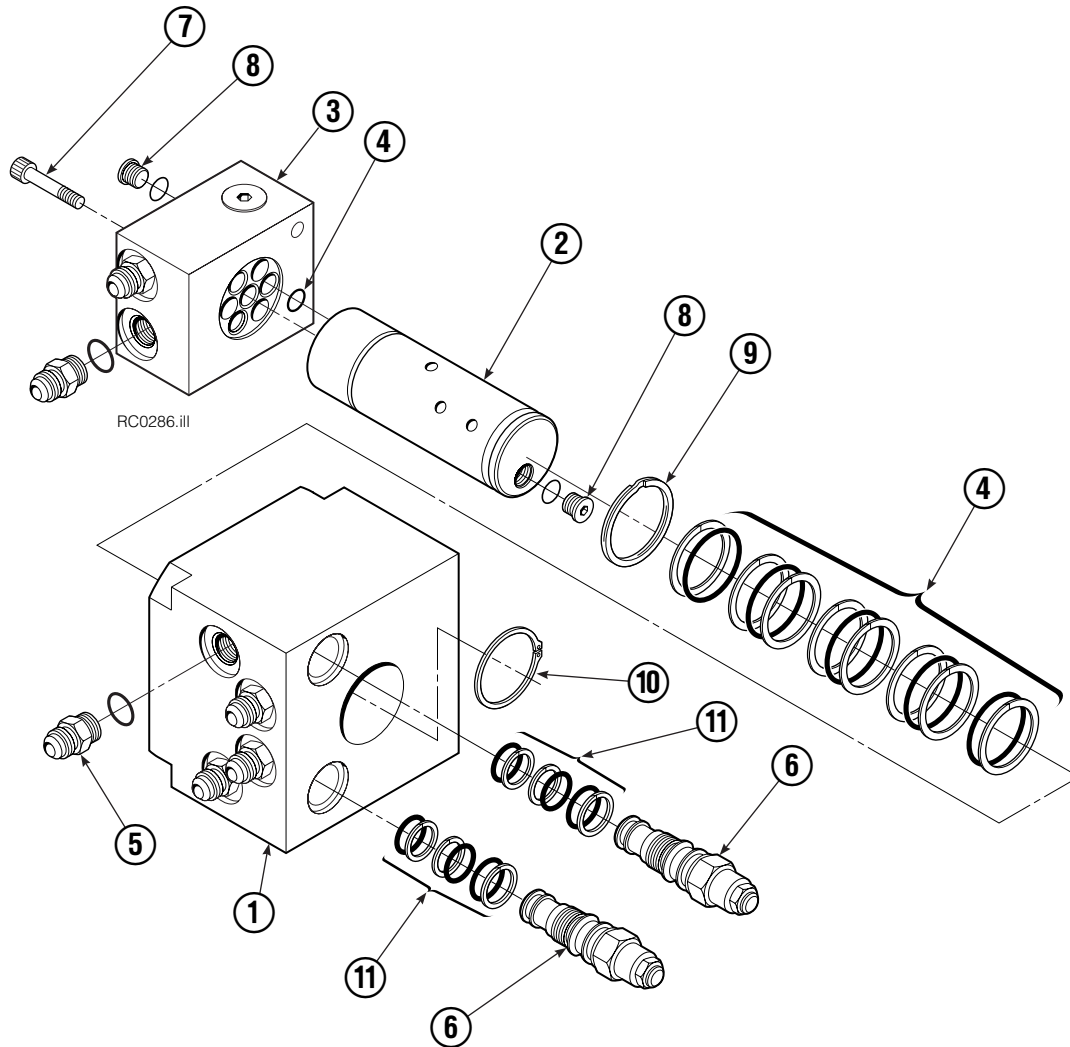

Adjustable Bumper

RC0097.iii

90F			
REF	QTY	PART NO.	DESCRIPTION
		394311	Bumper Group
1	1	675027	Roller
2	6	674041	Bearing
3	8	660200	Shim
4	4	3655	Capscrew, 1/2 NC x 1.50
5	4	6455	Lockwasher, 1/2 ID
6	2	674850	Bar
7	2	676419	Tie Down
8	4	3577	Capscrew, 5/16 NC x 1.00
9	2	675026	Roller
10	1	6394336	Belt

Reference: Common Parts Group 394312, SK-5008.

Swing Frame Hosing Group

RC0285.ill

REF	QTY	PART NO.	DESCRIPTION
		3001198	Hosing Group
1	2	206606	Angle
● 2	1	208798	Revolving Connection
3	4	675955	Hose
4	4	6288	Lockwasher, 3/8"
5	4	3600	Capscrew, 3/8 NC x .62
6	8	2347	Fitting, 6-6
7	8	674743	Eye Bolt
8	4	381146	Hose
9	1	675051	Tube
10	2	675058	Hose
11	1	675049	Tube
12	1	675050	Tube
13	1	675048	Tube
14	1	675047	Tube
15	1	675045	Tube
16	1	675044	Tube
17	1	675046	Tube
18	2	649086	Cable Tie
19	2	665992	Shoulder Bolt
20	2	209021	Washer
21	2	208765	Grommet

● See Revolving Connection page for parts breakdown.

Swing Frame Revolving Connection

90F			
REF	QTY	PART NO.	DESCRIPTION
		208798	Revolving Connection
1	1	207443	Body
2	1	680449	Shaft
3	1	680451	End Block
4	1	674777	Service Kit
5	14	604511	Fitting, 6-6
6	2	674732	Counterbalance Valve
7	3	768800	Capscrew, M8 x 1.25 x 45-8.8
8	5	663694	Fitting, 3
9	1	7341	Snap Ring
10	1	3138	Snap Ring
11	1	667516	Service Kit