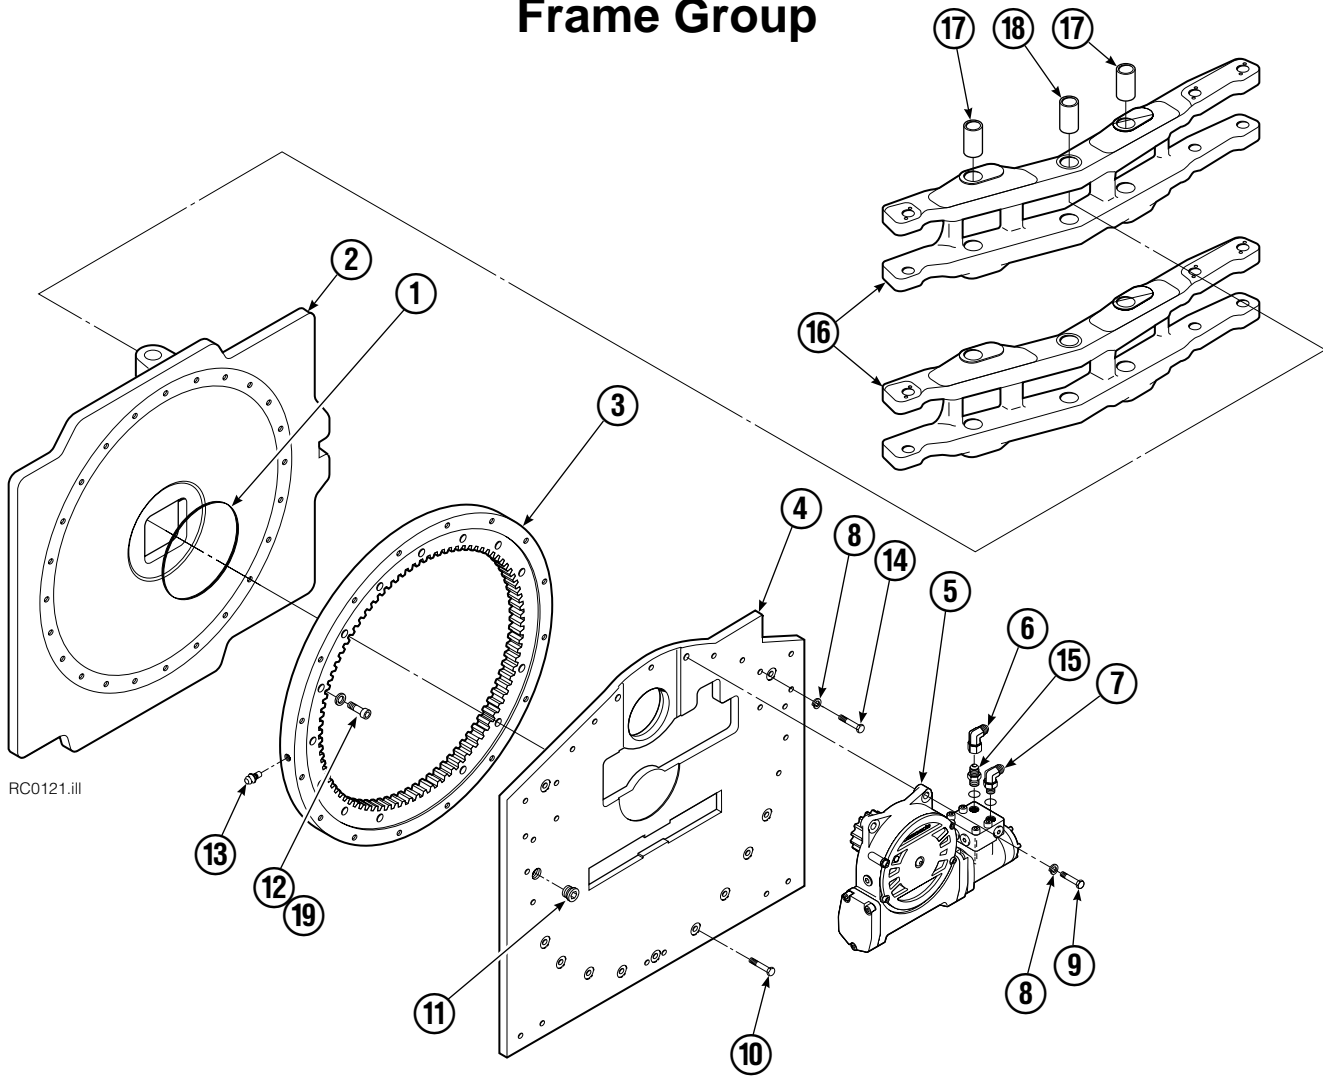

Frame Group

RC0121.iii

90F			
REF	QTY	PART NO.	DESCRIPTION
		394374	Frame Group
1	1	670931	Seal
2	1	394373	Faceplate
3	1	214481	Bearing Assembly
4	1	214484	Baseplate
5	1	795492	Drive Group ●
6	1	605761	Fitting, 8-8
7	1	601250	Fitting, 8-8
8	4	6290	Lockwasher, 1/2 ID
9	4	763021	Capscrew, M12 x 30
10	13	206174	Capscrew, M12 x 45
11	1	664071	Plug
12	24	753221	Capscrew, M12 x 50
13	1	7401	Grease Fitting
14	19	213633	Capscrew, M12 x 55
15	1	601377	Fitting, 8-8
16	2	381130	Swing Frame ▲
17	8	675008	Bushing ▲
18	4	675006	Bushing ▲
19	24	681473	Lockwasher, M12