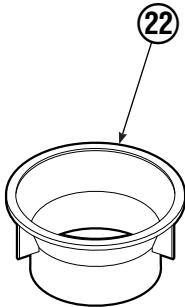

Long Arm Cylinder

REF	QTY	PART NO.	DESCRIPTION
		3001192	Cylinder Assembly
1	1	674843	Bearing
2	1	560997	Nut
◆3	1	660769	Bearing
◆4	1	662462	Seal
◆5	2	638295	Back-Up Ring
6	2	604511	Fitting, 6-6
7	1	556852	Fitting, 4
8	1	557212	Check Valve
◆9	1	2801	O-Ring
◆10	1	563977	Back-Up Ring
◆11	1	554598	Seal
◆12	1	564930	Wiper
13	1	3001195	Rod
14	1	555724	Retainer
15	1	557389	Piston
◆16	1	2722	O-Ring
17	1	3001193	Shell
18	1	667516	Check Valve Service Kit
19	1	—	Spacer
20	1	—	Spacer
21	2	675006	Bearing
22	1	669243	Seal Loader
		555725	Service Kit

◆ Included in Service Kit 555725.

Ref: S-5320, S-5321