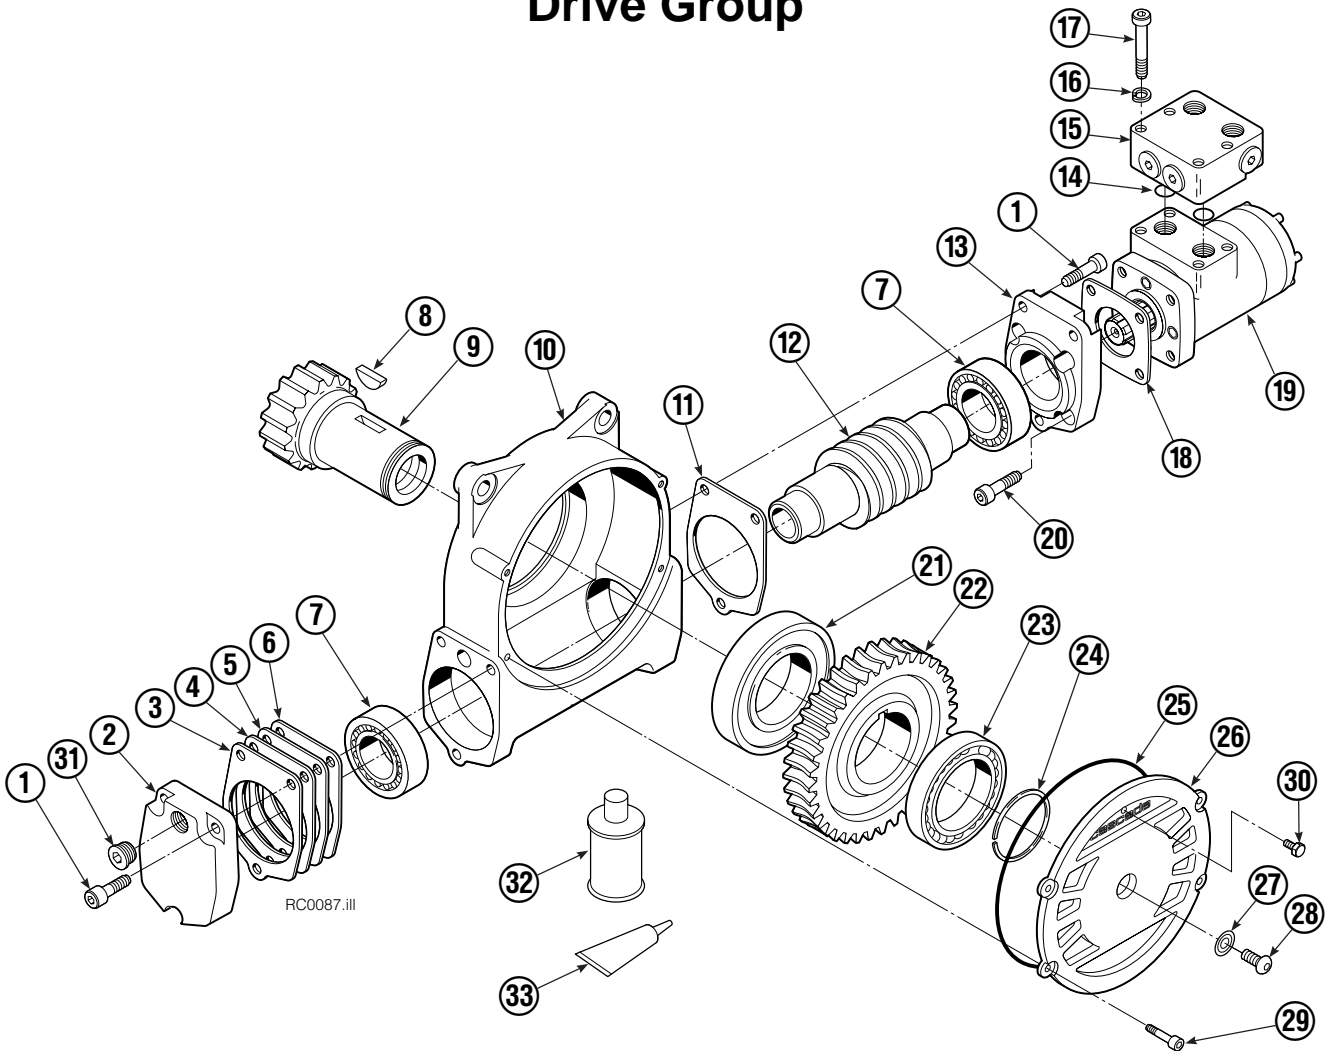

Drive Group

90F							
REF	QTY	PART NO.	DESCRIPTION	REF	QTY	PART NO.	DESCRIPTION
		795492	Drive Group with 2.8 c.i. Motor	19	1	206392	Drive Motor – 2.8 c.i.
1	6	769570	Capscrew, M12 x 25	20	4	4468	Capscrew, 3/8 NC x .75 GR8
2	1	676855	Cover	21	1	670580	Bearing
3	●	674513	Shim – .005" (blue)	22	1	675609	Worm Gear
4	●	670574	Shim – .010" (brown)	23	1	670581	Bearing
5	●	671757	Shim – .015" (pink)	24	1	7214	Snap Ring
6	●	671758	Shim – .020" (yellow)	25	1	643423	O-Ring
7	2	670579	Bearing	26	1	775552	Cover
8	1	670582	Key	27	1	783609	Seal
9	1	670556	Pinion	28	1	783608	Capscrew, M12 x 16
10	1	775551	Housing	29	4	200882	Capscrew, M8 x 20
11	1	686465	Gasket	30	1	644010	Relief Fitting
12	1	675608	Worm	31	1	604510	Fitting, 6
13	1	775553	Adapter	32	1	656300	Gear Box Lube – 48 oz.
14	2	2705	O-Ring	33	1	668184	Sealant
15	1	670549	Check Valve ▲			670578	Shim Service Kit (items 3-6,25,33)
16	4	6444	Lockwasher			675637	Bearing Service Kit (items 21 & 33)
17	4	607059	Capscrew, 5/16 NC x 1.75 GR8			675638	Bearing Service Kit (items 3-7,25)
18	1	670575	Gasket			685227	Motor Kit-4.5 (items 4,14,18)

● Quantity as required.

▲ See Check Valve page for parts breakdown.