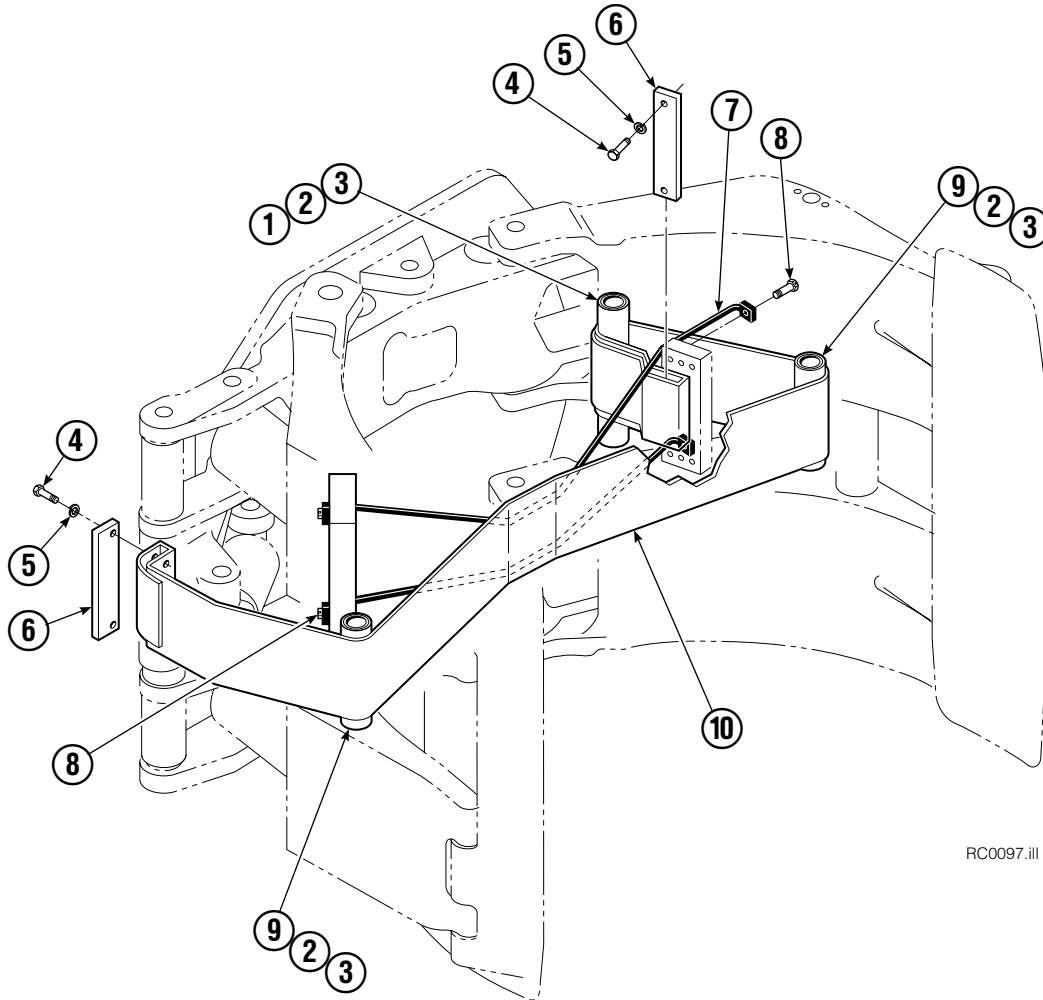

Check Valve

REF	QTY	PART NO.	DESCRIPTION
		670549	Check Valve Assembly
1	2	609453	Fitting, 10
2	2	670552	Spring
3	2	670551	Guide
4	2	7020	Ball
5	2	602580	Fitting, 8
6	2	673989	Spring
7	1	670550	Body
8	1	670553	Spool

Common Components Group

Adjustable Bumper – Swing Frame

RC0098.ill

90F			
REF	QTY	PART NO.	DESCRIPTION
		394347	Components Group
1	2	675024	Roller
2	1	675021	Pin
3	11	673385	Drive Pin
4	11	674828	Retainer
5	4	675018	Pin
6	30	4466	Capscrew, 3/8 NC x .50
7	2	643518	Capscrew, 5/16 x 2.25
8	2	675019	Pin
9	4	674830	Retainer
10	4	675022	Pin
11	16	673379	Shim
12	16	660200	Shim
13	4	675020	Pin
14	1	356185	Swing Casting
15	2	675023	Pin
16	2	6287	Lockwasher, 5/16
17	4	675086	Drive Pin
18	2	681668	Spacer
19	4	681672	Spacer

Adjustable Bumper

RC0097.iii

90F			
REF	QTY	PART NO.	DESCRIPTION
		394311	Bumper Group
1	1	675027	Roller
2	6	674041	Bearing
3	8	660200	Shim
4	4	3655	Capscrew, 1/2 NC x 1.50
5	4	6455	Lockwasher, 1/2 ID
6	2	674850	Bar
7	2	676419	Tie Down
8	4	3577	Capscrew, 5/16 NC x 1.00
9	2	675026	Roller
10	1	6394336	Belt