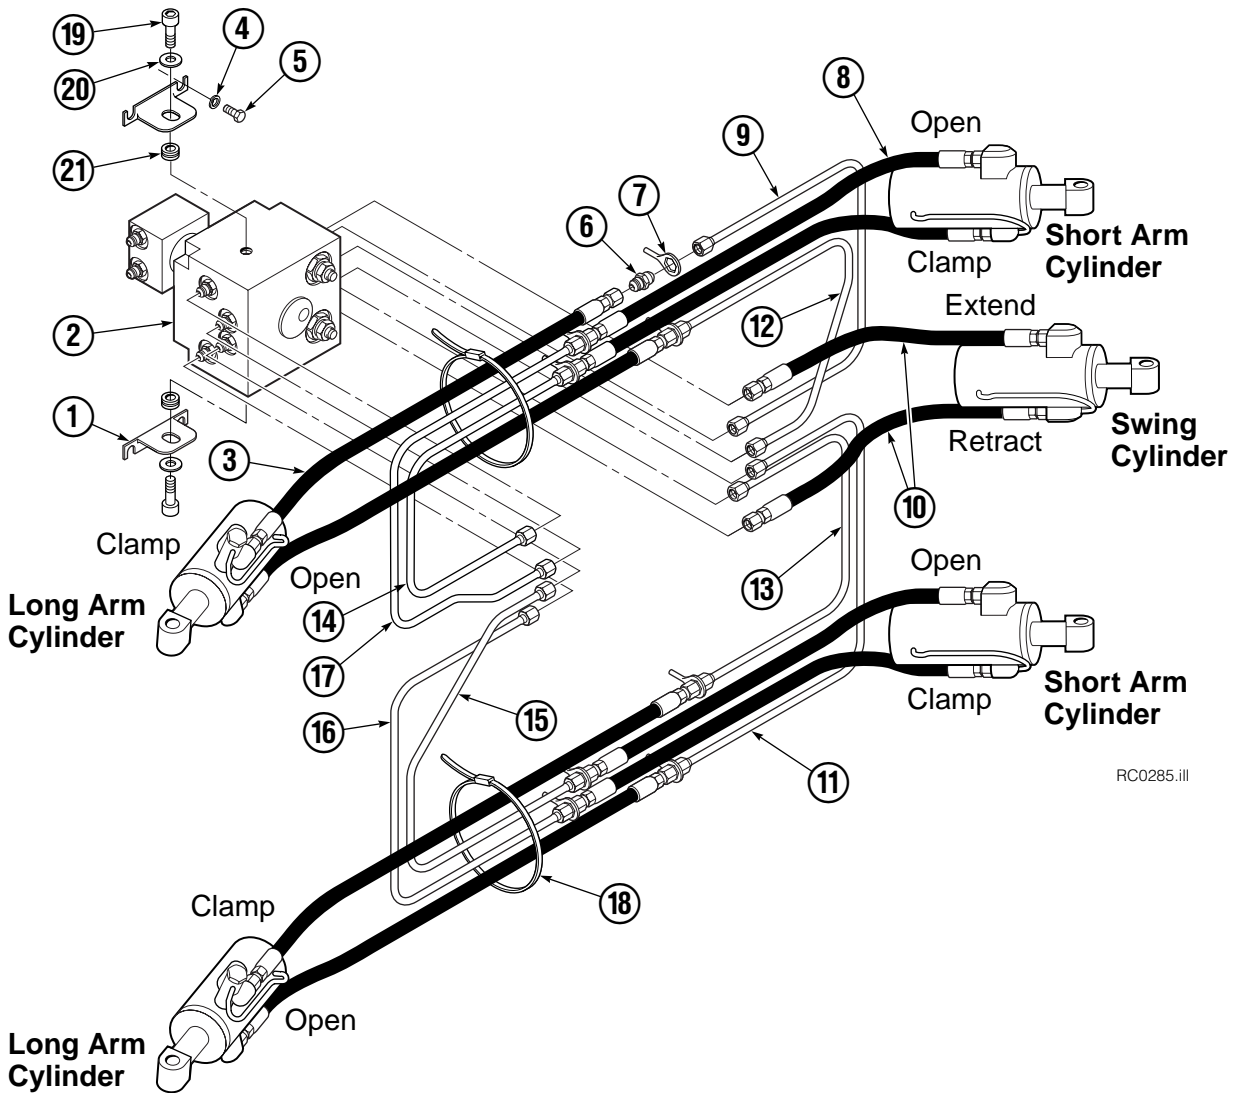

Adjustable Bumper

RC0097.iii

90F			
REF	QTY	PART NO.	DESCRIPTION
		394311	Bumper Group
1	1	675027	Roller
2	6	674041	Bearing
3	8	660200	Shim
4	4	3655	Capscrew, 1/2 NC x 1.50
5	4	6455	Lockwasher, 1/2 ID
6	2	674850	Bar
7	2	676419	Tie Down
8	4	3577	Capscrew, 5/16 NC x 1.00
9	2	675026	Roller
10	1	6394336	Belt

Reference: Common Parts Group 394312, SK-5008.

Swing Frame Hosing Group

RC0285.ill

REF	QTY	PART NO.	DESCRIPTION
		3001198	Hosing Group
1	2	206606	Angle
● 2	1	208798	Revolving Connection
3	4	675955	Hose
4	4	6288	Lockwasher, 3/8"
5	4	3600	Capscrew, 3/8 NC x .62
6	8	2347	Fitting, 6-6
7	8	674743	Eye Bolt
8	4	381146	Hose
9	1	675051	Tube
10	2	675058	Hose
11	1	675049	Tube
12	1	675050	Tube
13	1	675048	Tube
14	1	675047	Tube
15	1	675045	Tube
16	1	675044	Tube
17	1	675046	Tube
18	2	649086	Cable Tie
19	2	665992	Shoulder Bolt
20	2	209021	Washer
21	2	208765	Grommet

● See Revolving Connection page for parts breakdown.

Swing Frame Revolving Connection

90F			
REF	QTY	PART NO.	DESCRIPTION
		208798	Revolving Connection
1	1	207443	Body
2	1	680449	Shaft
3	1	680451	End Block
4	1	674777	Service Kit
5	14	604511	Fitting, 6-6
6	2	674732	Counterbalance Valve
7	3	768800	Capscrew, M8 x 1.25 x 45-8.8
8	5	663694	Fitting, 3
9	1	7341	Snap Ring
10	1	3138	Snap Ring
11	1	667516	Service Kit