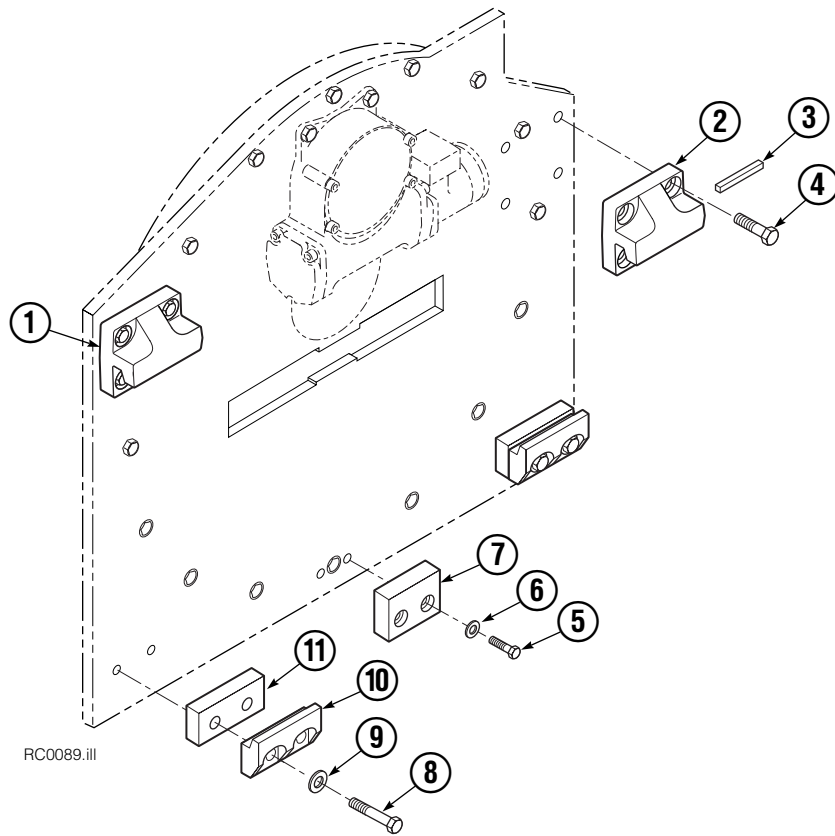

Bolt-On Mounting Group

Class IV, 1.8°			
REF	QTY	PART NO.	DESCRIPTION
		684880	Mounting Group
1	1	684877	Upper Hook – LH
2	1	675061	Upper Hook – RH
3	1	670704	Stop Kit
4	8	679082	Capscrew, M20 x 35
5	2	768810	Capscrew, M10 x 30
6	2	680030	Lockwasher, M10
7	1	681057	Center Spacer
8	4	676854	Capscrew, M20 x 60
9	4	670692	Washer
10	2	679832	Lower Hook
11	2	681056	Spacer

Reference: SK-5286.