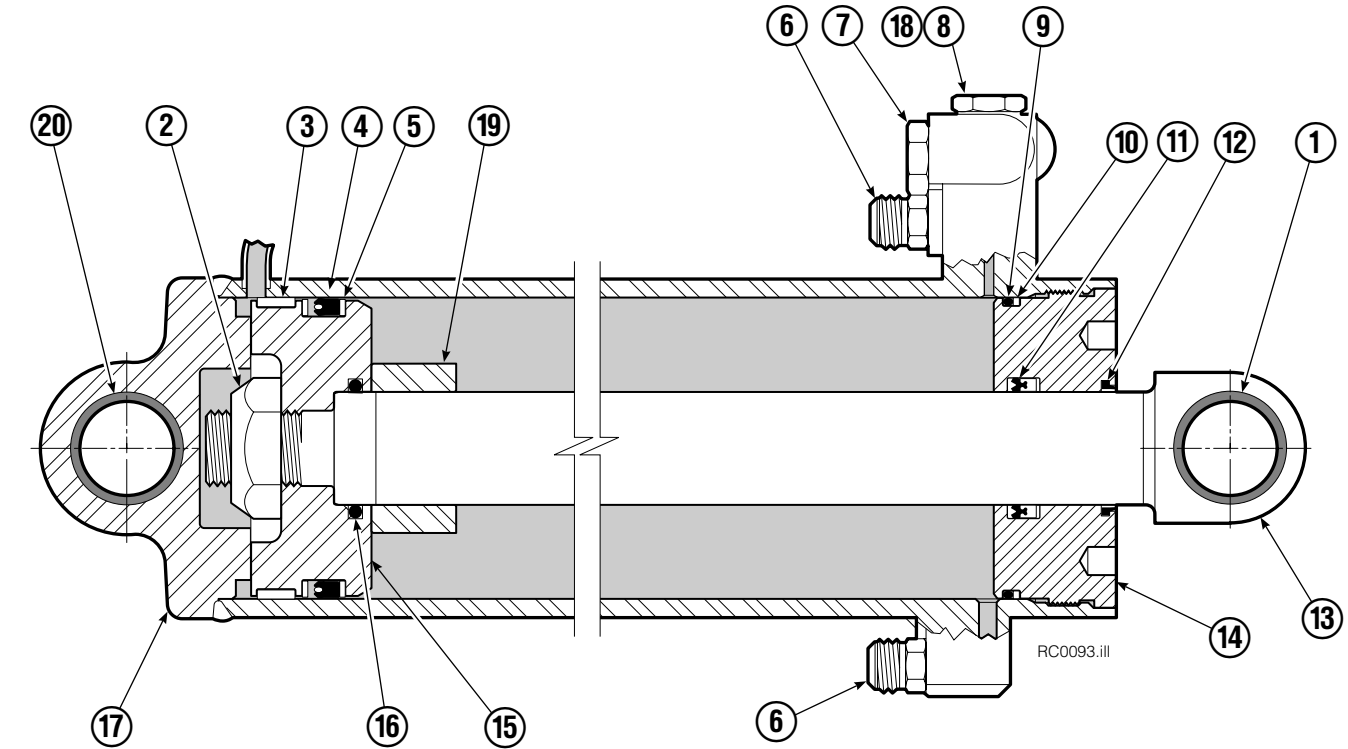

Short Arm Cylinder

REF	QTY	PART NO.	DESCRIPTION
		394335	Cylinder Assembly
1	1	674843	Bearing
2	1	560997	Nut
3	1	660769	Bearing ♦
4	1	662462	Seal ♦
5	2	638295	Back-Up Ring ♦
6	2	604511	Fitting, 6-6
7	1	556852	Fitting, 4
8	1	557212	Check Valve
9	1	2801	O-Ring ♦
10	1	563977	Back-Up Ring ♦
11	1	554598	Seal ♦
12	1	564930	Wiper ♦
13	1	215409	Rod
14	1	555724	Retainer
15	1	557389	Piston
16	1	2722	O-Ring ♦
17	1	215407	Shell
18	1	667516	Check Valve Service Kit
19	1	—	Spacer
20	2	675006	Bearing
21	1	669243	Seal Loader
		555725	Service Kit

♦ Included in Service Kit 555725.

Reference: S-5313, S-5314.