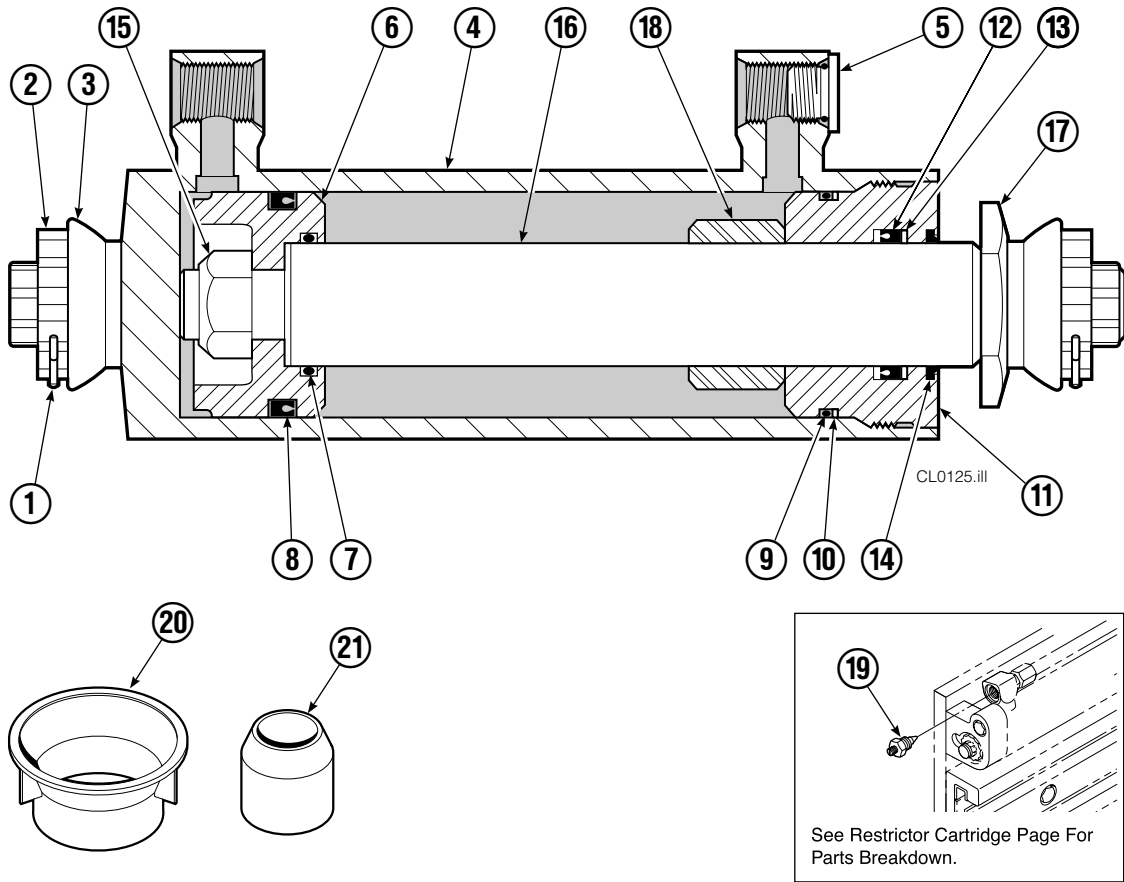

Frame Group

CL0136.iii

50D							
REF	QTY	PART NO.	DESCRIPTION	REF	QTY	PART NO.	DESCRIPTION
		687284	Frame Group	14	2	631443	Hose
1	2	674167	Frame	15	2	678027	Hose
2	2	686119	Lockwasher, M8	16	2	686369	Fitting
3	2	765352	Capscrew, M8 x 30	17	4	667663	Bearing
4	1	686420	Revolving Connection ■	18	4	668904	Bearing
5	2	604511	Fitting, 6-6	19	4	668905	Bearing
6	2	601676	Fitting, 6-6	20	2	7882	Roll Pin - Inner
7	2	665707	Nut, 1/2 in. ID	21	2	7961	Roll Pin - Outer
8	2	3660	Capscrew, 1/2 NC x 2.50	22	2	667609	Restrictor Cartridge ●
9	8	667225	Washer, 5/8 in. ID	23	1	209067	End Block Bracket
10	8	667644	Capscrew, 5/8 NC x 3.25	24	3	665992	Shoulder Bolt
11	2	667666	Cylinder ▲	25	3	209021	Washer, M10
12	1	667664	Bumper	26	3	208765	Grommet
13	2	611288	Fitting, 6-8				

■ See Revolving Connection page for parts breakdown.

▲ See Cylinder page for parts breakdown.

● See Restrictor Cartridge page for parts breakdown.

Reference: SK-5659.

Cylinder

50D			
REF	QTY	PART NO.	DESCRIPTION
		667666	Cylinder Assembly
1	2	6511	■ Cotter Pin
2	2	667667	■ Nut Retainer
3	2	667668	■ Nut
4	1	553760	Shell
5	1	602580	Fitting
6	1	558402	Piston
7	1	2722	▲ O-Ring
8	1	557376	▲ Seal
9	1	2791	▲ O-Ring
10	1	615134	▲ Back-Up Ring
11	1	667675	Retainer
12	1	662451	▲ Seal
13	1	638246	▲ Nylon Ring
14	1	564930	▲ Wiper
15	1	561012	Nut
16	1	667670	Rod
17	1	667676	Washer
18	1	—	Spacer
19	1	667609	Restrictor Cartridge ●
20	1	671049	▲ Seal Loader, Piston
21	1	671052	▲ Seal Loader, Retainer
		667723	Service Kit

- ▲ Included in Service Kit 667723.
 - Included in Nut Service Kit 668925.
 - Not included in Cylinder Assembly.
- Reference: S-7666.

Revolving Connection

35D/50D			
REF	QTY	PART NO.	DESCRIPTION
		686420	Revolving Connection
1	2	768795	Capscrew, M8 x 1,25 x 30 x 8.8
2	1	686421	End Block
3	2	604511	Fitting, 6-6
4	1	687237	Service Kit
5	1	686422	Shaft
6	5	663694	Fitting, 3
7	1	686423	Body
8	2	667516	Check Valve Service Kit
9	2	678376	Check Valve
10	2	604510	Fitting, 6