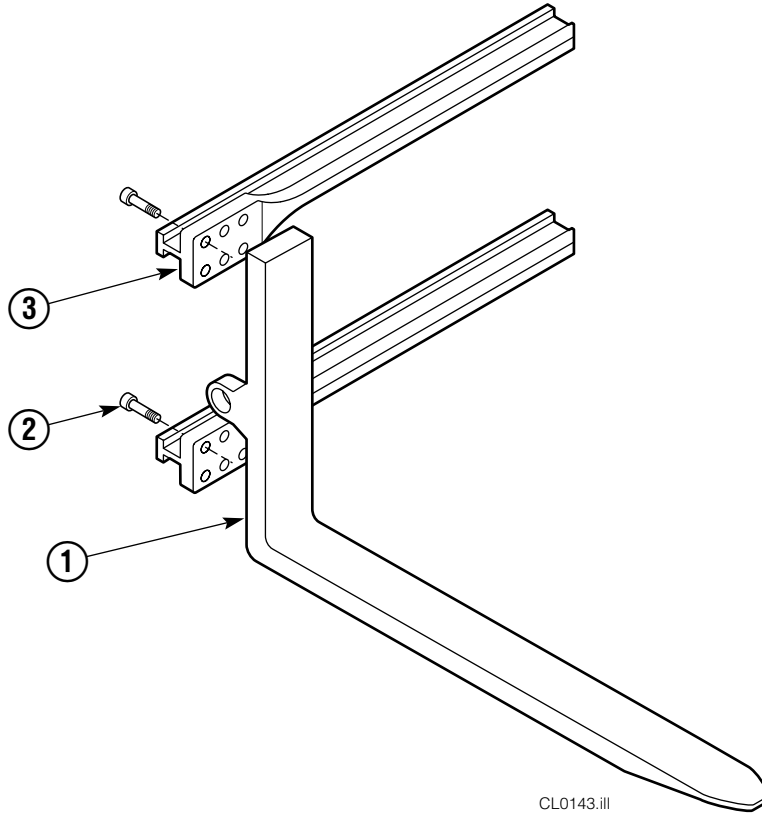

Bolt-On Pallet Forks

ARM CAPSCREW EXTENSION TOOL
Required for proper torquing of capscrews

35D/50D

667699

50D			
REF	QTY	PART NO.	DESCRIPTION
		●670962	Pallet Fork Assembly (pair)
1	1	670955	Pallet Fork – LH
	1	670957	Pallet Fork – RH
2	24	607105	Capscrew
3	4	667700	Arm Bar

● Includes items 1 & 2 only.