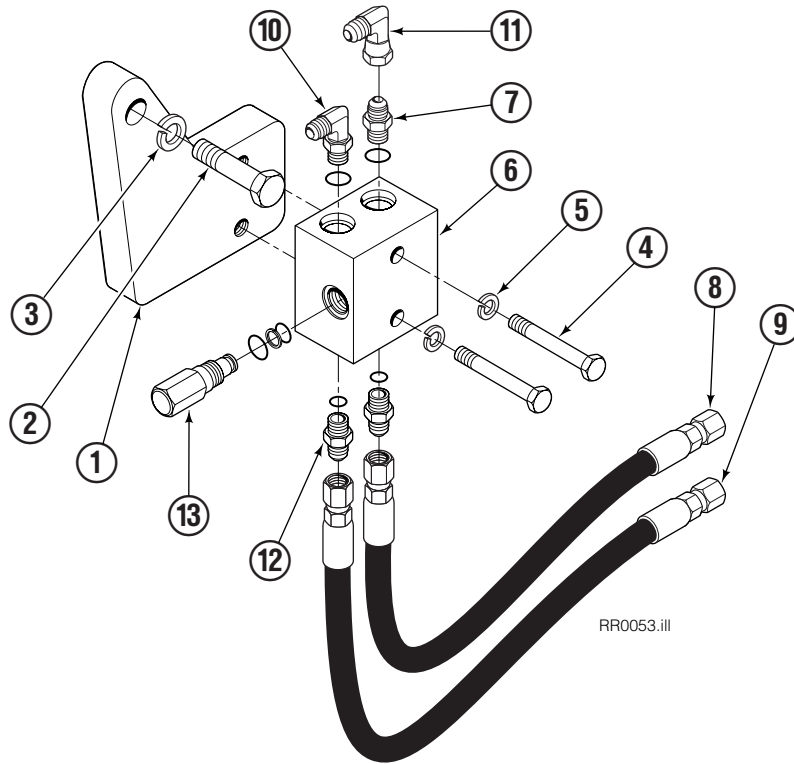

Valve Group

RR0053.iii

REF	QTY	PART NO.	DESCRIPTION
		689952	Valve Group
		679888	Valve Assembly (Items 6 & 13)
1	1	679934	Plate
2	1	645636	Capscrew
3	1	6290	Lockwasher
4	2	643519	Capscrew
5	2	6287	Lockwasher
6	1	679889	Valve Body
7	1	601377	Fitting, 8-8
8	1	206479	Hose
9	1	210351	Hose
10	1	601250	Fitting, 8-8
11	1	605761	Fitting, 8-8
12	2	611288	Fitting, 6-8
13	1	679890	Relief Valve