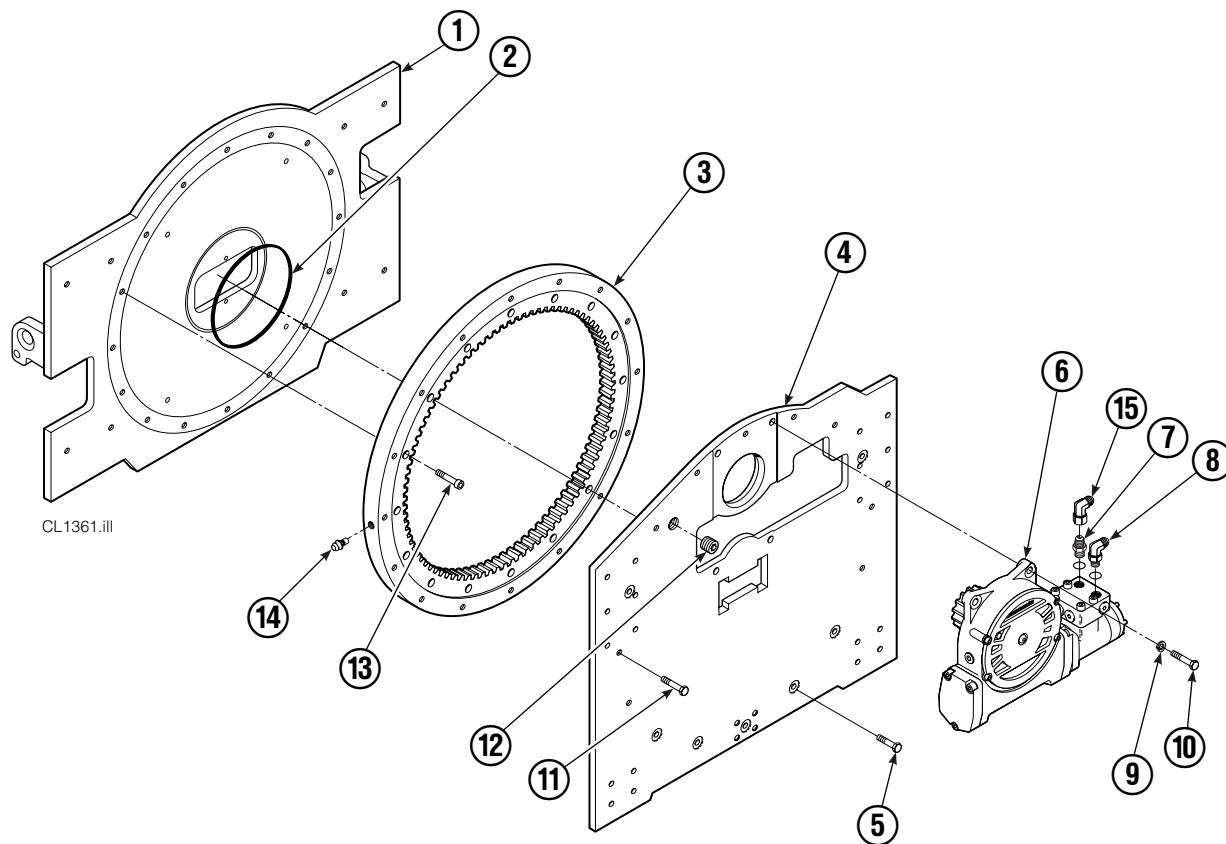

Rotator Group

CL1361.iii

50D			
REF	QTY	PART NO.	DESCRIPTION
		3009821	Rotator Group
1	1	687230	Faceplate
2	1	670931	Seal
3	1	672828	Bearing Assembly
4	1	687229	Baseplate
5	7	643538	Capscrew, 1/2 NC x 1.50 GR8
6	1	3007532	Drive Group ▲
7	1	601377	Fitting, 8-8
8	1	601250	Fitting, 8-8
9	4	6290	Lockwasher, 1/2 in. ID
10	4	661742	Capscrew, 1/2 NC x 1.25 GR5
11	9	643539	Capscrew, 1/2 NC x 1.75 GR8
12	1	6605	Plug
13	16	4505	Capscrew, 1/2 NC x 1.25
14	1	7401	Grease Fitting
15	1	605761	Fitting, 8-8
		672481	Bearing Service Kit