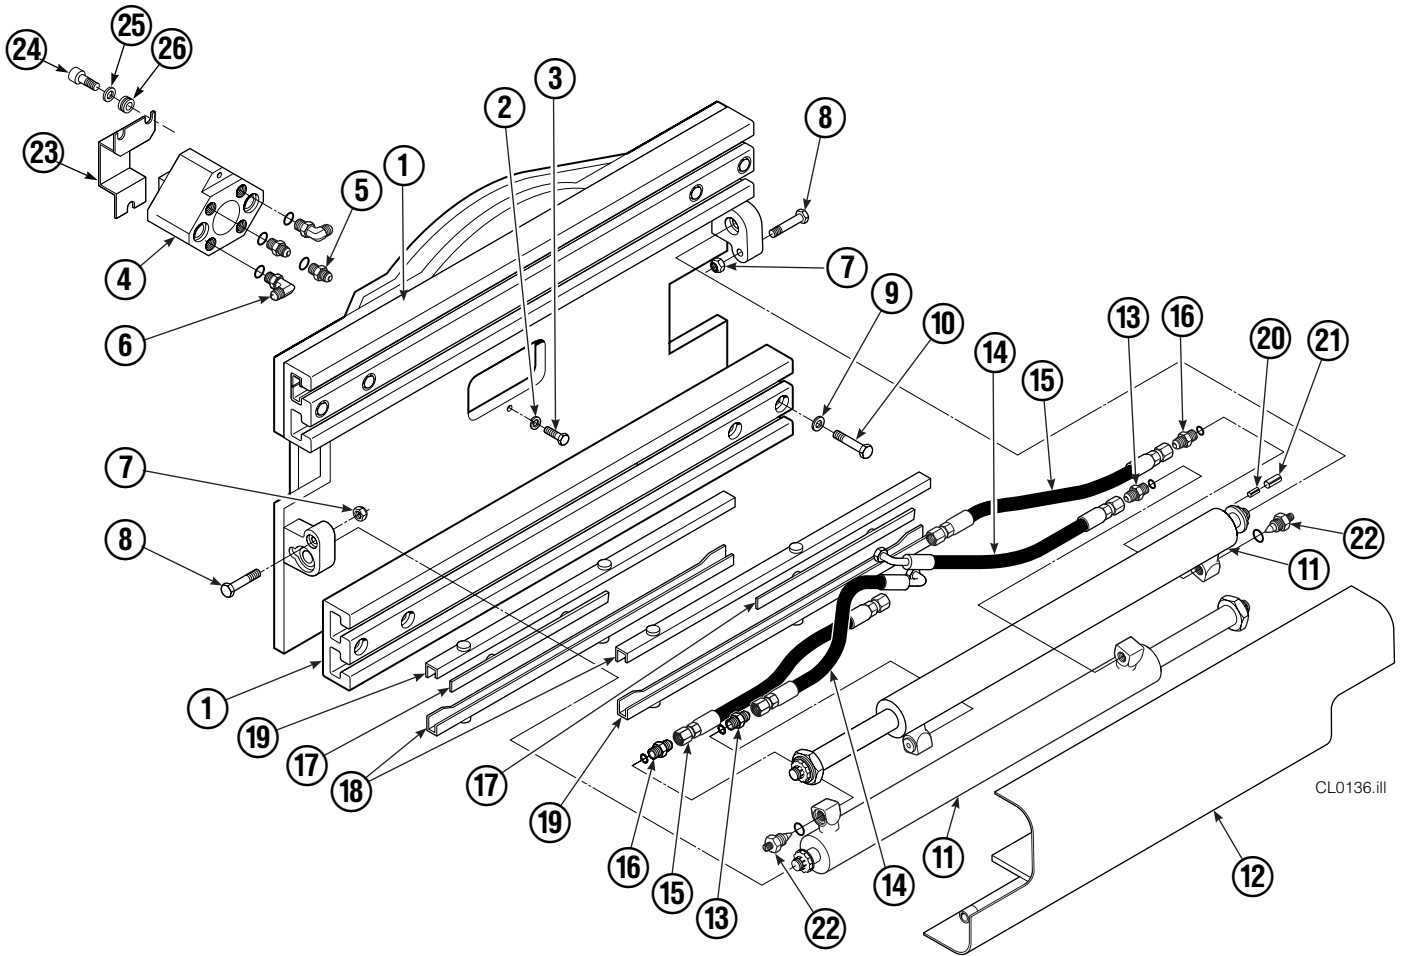

Check Valve

REF	QTY	PART NO.	DESCRIPTION
		670549	Check Valve Assembly
1	2	609453	Fitting, 10
2	2	670552	Spring
3	2	670551	Guide
4	2	7020	Ball
5	2	602580	Fitting, 8
6	2	673989	Spring
7	1	670550	Body
8	1	670553	Spool

Frame Group

CL0136.iii

50D							
REF	QTY	PART NO.	DESCRIPTION	REF	QTY	PART NO.	DESCRIPTION
		687284	Frame Group	14	2	631443	Hose
1	2	674167	Frame	15	2	678027	Hose
2	2	686119	Lockwasher, M8	16	2	686369	Fitting
3	2	765352	Capscrew, M8 x 30	17	4	667663	Bearing
4	1	686420	Revolving Connection ■	18	4	668904	Bearing
5	2	604511	Fitting, 6-6	19	4	668905	Bearing
6	2	601676	Fitting, 6-6	20	2	7882	Roll Pin - Inner
7	2	665707	Nut, 1/2 in. ID	21	2	7961	Roll Pin - Outer
8	2	3660	Capscrew, 1/2 NC x 2.50	22	2	667609	Restrictor Cartridge ●
9	8	667225	Washer, 5/8 in. ID	23	1	209067	End Block Bracket
10	8	667644	Capscrew, 5/8 NC x 3.25	24	3	665992	Shoulder Bolt
11	2	667666	Cylinder ▲	25	3	209021	Washer, M10
12	1	667664	Bumper	26	3	208765	Grommet
13	2	611288	Fitting, 6-8				

■ See Revolving Connection page for parts breakdown.

▲ See Cylinder page for parts breakdown.

● See Restrictor Cartridge page for parts breakdown.

Reference: SK-5659.

Cylinder

50D			
REF	QTY	PART NO.	DESCRIPTION
		667666	Cylinder Assembly
1	2	6511	■ Cotter Pin
2	2	667667	■ Nut Retainer
3	2	667668	■ Nut
4	1	553760	Shell
5	1	602580	Fitting
6	1	558402	Piston
7	1	2722	▲ O-Ring
8	1	557376	▲ Seal
9	1	2791	▲ O-Ring
10	1	615134	▲ Back-Up Ring
11	1	667675	Retainer
12	1	662451	▲ Seal
13	1	638246	▲ Nylon Ring
14	1	564930	▲ Wiper
15	1	561012	Nut
16	1	667670	Rod
17	1	667676	Washer
18	1	—	Spacer
19	1	667609	Restrictor Cartridge ●
20	1	671049	▲ Seal Loader, Piston
21	1	671052	▲ Seal Loader, Retainer
		667723	Service Kit