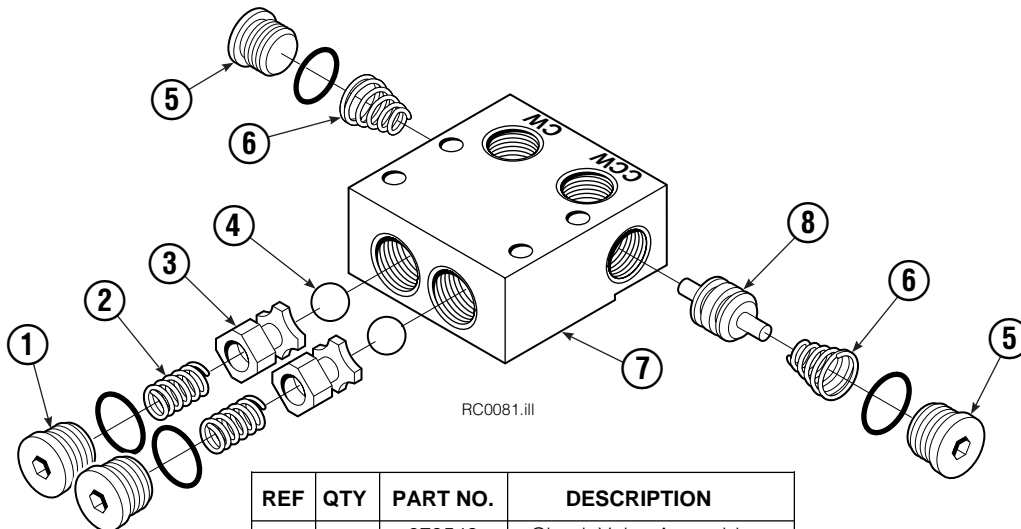

Check Valve

REF	QTY	PART NO.	DESCRIPTION
		670549	Check Valve Assembly
1	2	609453	Fitting, 10
2	2	670552	Spring
3	2	670551	Guide
4	2	7020	Ball
5	2	602580	Fitting, 8
6	2	673989	Spring
7	1	670550	Body
8	1	670553	Spool