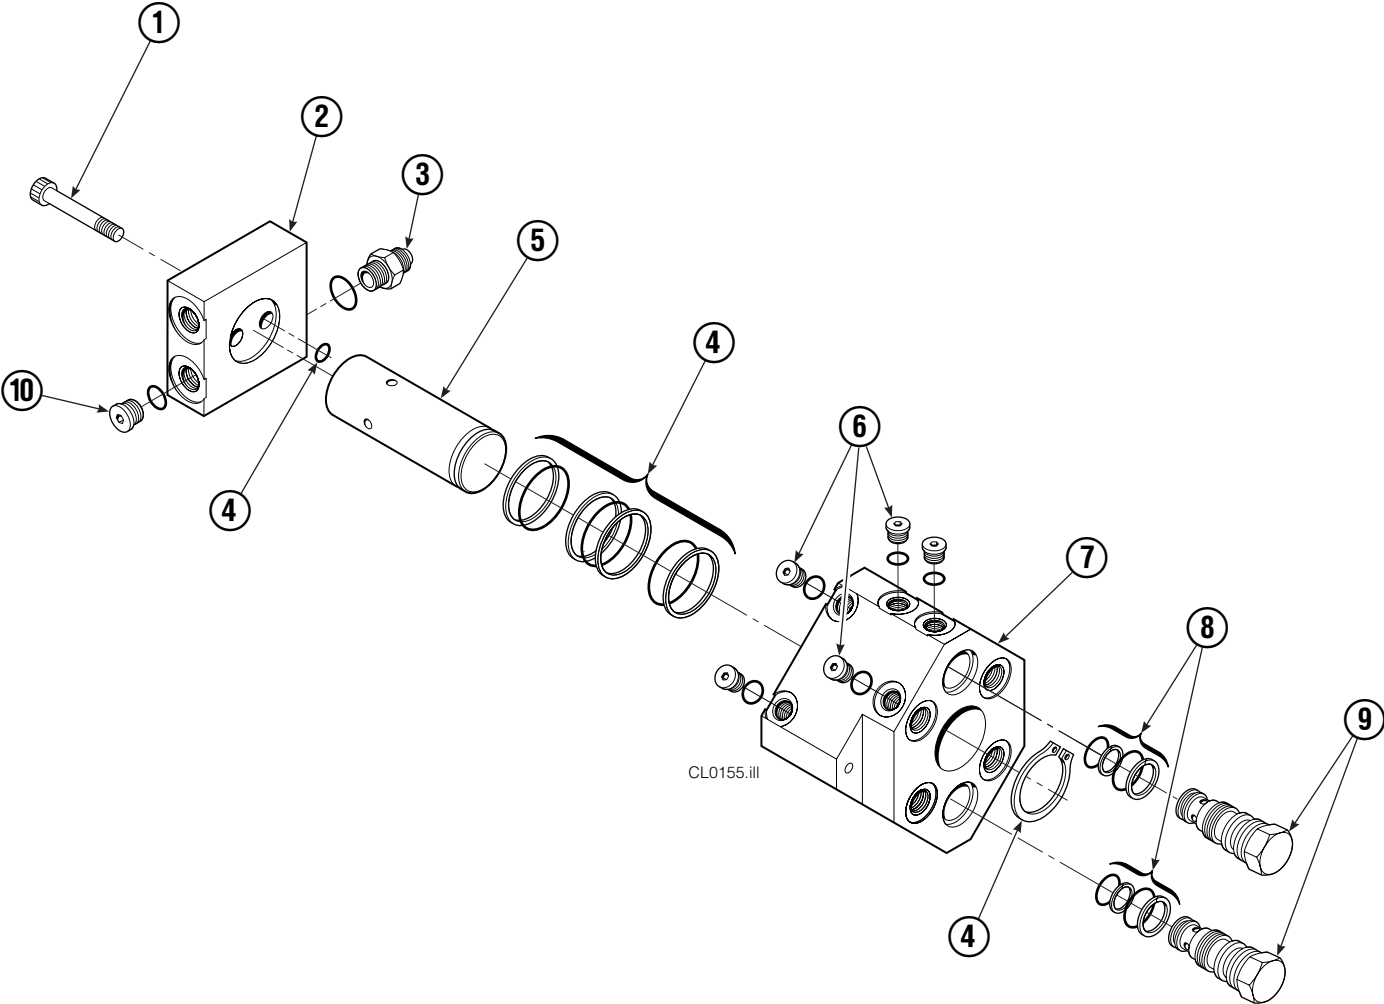

Frame Group

CL0136.iii

50D							
REF	QTY	PART NO.	DESCRIPTION	REF	QTY	PART NO.	DESCRIPTION
		687284	Frame Group	14	2	631443	Hose
1	2	674167	Frame	15	2	678027	Hose
2	2	686119	Lockwasher, M8	16	2	686369	Fitting
3	2	765352	Capscrew, M8 x 30	17	4	667663	Bearing
4	1	686420	Revolving Connection ■	18	4	668904	Bearing
5	2	604511	Fitting, 6-6	19	4	668905	Bearing
6	2	601676	Fitting, 6-6	20	2	7882	Roll Pin - Inner
7	2	665707	Nut, 1/2 in. ID	21	2	7961	Roll Pin - Outer
8	2	3660	Capscrew, 1/2 NC x 2.50	22	2	667609	Restrictor Cartridge ●
9	8	667225	Washer, 5/8 in. ID	23	1	209067	End Block Bracket
10	8	667644	Capscrew, 5/8 NC x 3.25	24	3	665992	Shoulder Bolt
11	2	667666	Cylinder ▲	25	3	209021	Washer, M10
12	1	667664	Bumper	26	3	208765	Grommet
13	2	611288	Fitting, 6-8				

■ See Revolving Connection page for parts breakdown.

▲ See Cylinder page for parts breakdown.

● See Restrictor Cartridge page for parts breakdown.

Reference: SK-5659.

Cylinder

50D			
REF	QTY	PART NO.	DESCRIPTION
		667666	Cylinder Assembly
1	2	6511	■ Cotter Pin
2	2	667667	■ Nut Retainer
3	2	667668	■ Nut
4	1	553760	Shell
5	1	602580	Fitting
6	1	558402	Piston
7	1	2722	▲ O-Ring
8	1	557376	▲ Seal
9	1	2791	▲ O-Ring
10	1	615134	▲ Back-Up Ring
11	1	667675	Retainer
12	1	662451	▲ Seal
13	1	638246	▲ Nylon Ring
14	1	564930	▲ Wiper
15	1	561012	Nut
16	1	667670	Rod
17	1	667676	Washer
18	1	—	Spacer
19	1	667609	Restrictor Cartridge ●
20	1	671049	▲ Seal Loader, Piston
21	1	671052	▲ Seal Loader, Retainer
		667723	Service Kit

- ▲ Included in Service Kit 667723.
 - Included in Nut Service Kit 668925.
 - Not included in Cylinder Assembly.
- Reference: S-7666.

Revolving Connection

35D/50D			
REF	QTY	PART NO.	DESCRIPTION
		686420	Revolving Connection
1	2	768795	Capscrew, M8 x 1,25 x 30 x 8.8
2	1	686421	End Block
3	2	604511	Fitting, 6-6
4	1	687237	Service Kit
5	1	686422	Shaft
6	5	663694	Fitting, 3
7	1	686423	Body
8	2	667516	Check Valve Service Kit
9	2	678376	Check Valve
10	2	604510	Fitting, 6