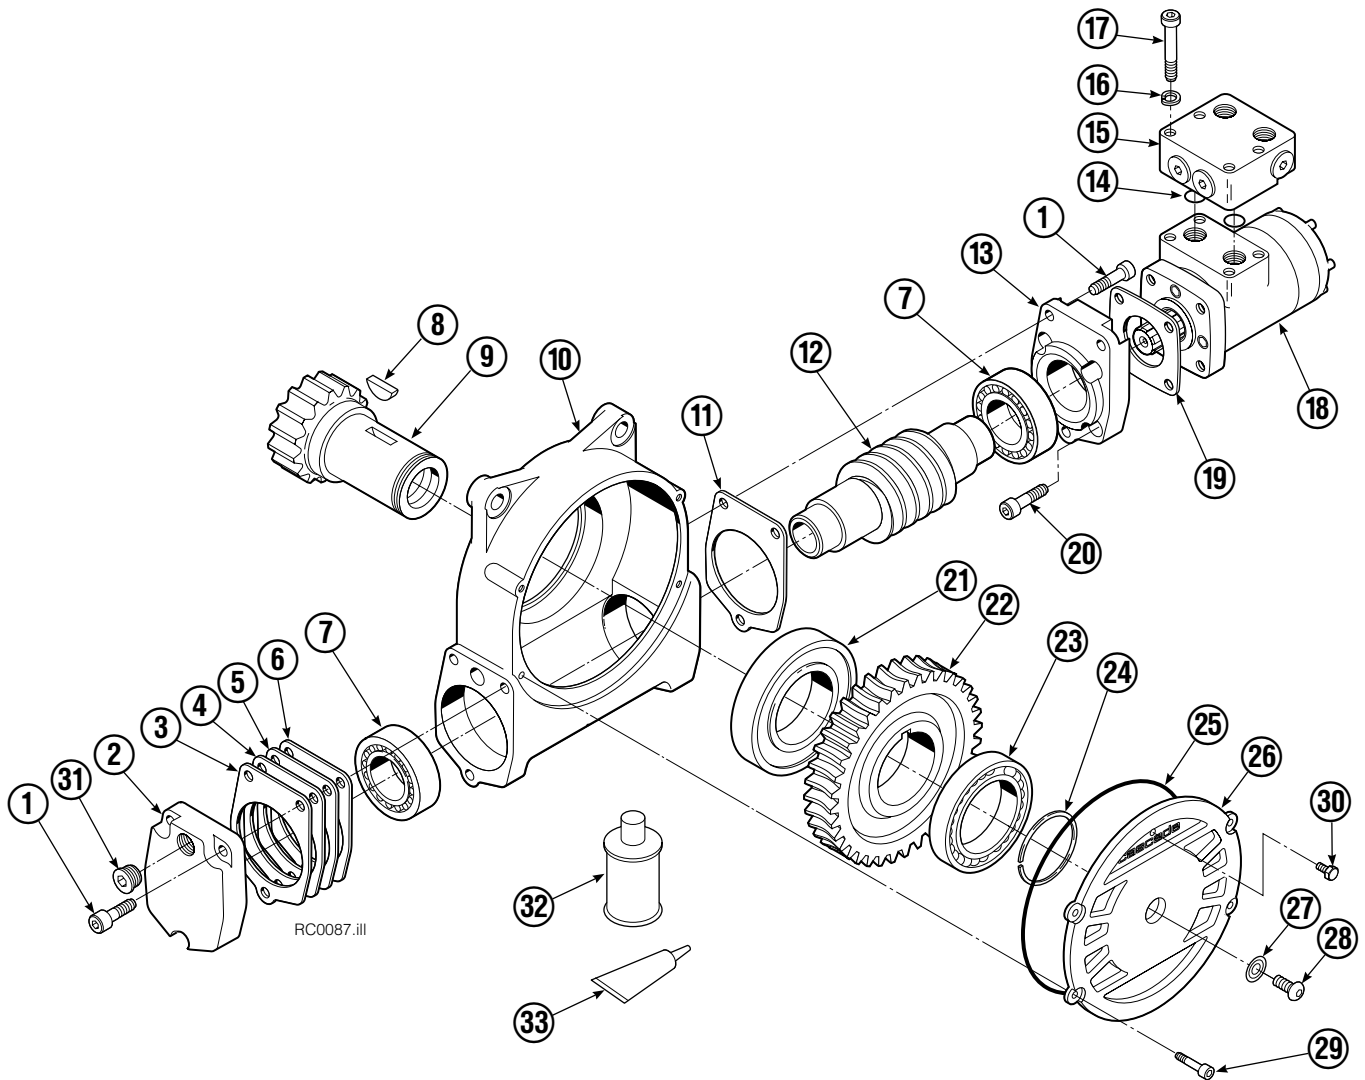

Drive Group

REF	QTY	PART NO.	DESCRIPTION	REF	QTY	PART NO.	DESCRIPTION
		3007532	Drive Group with Motor	20	4	4468	Capscrew, 3/8 NC x .75 GR8
1	6	769570	Capscrew, M12 x 25	21	1	670580	Bearing
2	1	676855	Cover	22	1	675609	Worm Gear
3	●	674513	Shim – .005 in. (blue)	23	1	670581	Bearing
4	●	670574	Shim – .010 in. (brown)	24	1	7214	Snap Ring
5	●	671757	Shim – .015 in. (pink)	25	1	643423	O-Ring
6	●	671758	Shim – .020 in. (yellow)	26	1	775552	Cover
7	2	670579	Bearing	27	1	783609	Seal
8	1	670582	Key	28	1	783608	Capscrew
9	1	670506	Pinion	29	4	200882	Capscrew, M8 x 20
10	1	775551	Housing	30	1	644010	Relief Fitting
11	1	686465	Gasket	31	1	6609	Plug
12	1	358953	Worm	32	1	656300	Gear Box Lube - 48 oz.
13	1	358952	Adapter	33	1	668184	Sealant
14	2	2705	Seal	34	1	358954	Seal, install in item 13.
15	1	670549	Check Valve ◆	35	1	359300	Plug, install in item 12.
16	4	6444	Lockwasher			670578	Shim Service Kit (items 3-6,11,25 & 33)
17	4	607059	Capscrew, 5/16 NC			675637	Bearing Service Kit (items 21 & 33)
18	1	358950	Drive Motor ◆			675638	Bearing Service Kit (items 3-7,11 & 25)
19	1	670575	Gasket			206394	Drive Motor Kit (items 11,14,18,19 & 33)

● Quantity as required.

◆ See Drive Motor page for parts breakdown.

Reference: Common Parts Group 3007531.