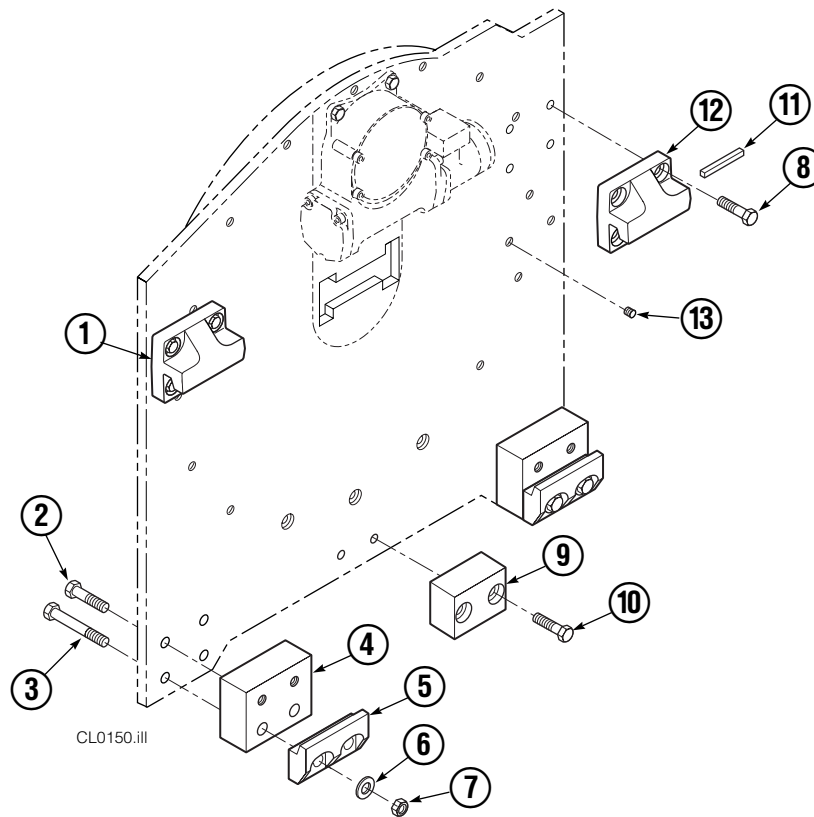

Bolt-On Mounting Group

Class III, 0°

REF	QTY	PART NO.	DESCRIPTION
		680632	Mounting Group
1	1	670527	Upper Hook – LH
2	4	641284	Capscrew, 5/8 NC x 2.25
3	4	669305	Capscrew, 5/8 NC x 5.00
4	2	682068	Spacer
5	2	675969	Lower Hook
6	4	667225	Washer
7	4	676281	Nut, 5/8
8	8	667369	Capscrew, 5/8 NC x 1.25
9	1	682067	Center Spacer
10	2	677828	Capscrew, 1/2 NC x 1.00
11	1	669344	Stop Kit
12	1	670528	Upper Hook – RH
13	2	631385	Plug, 5/8