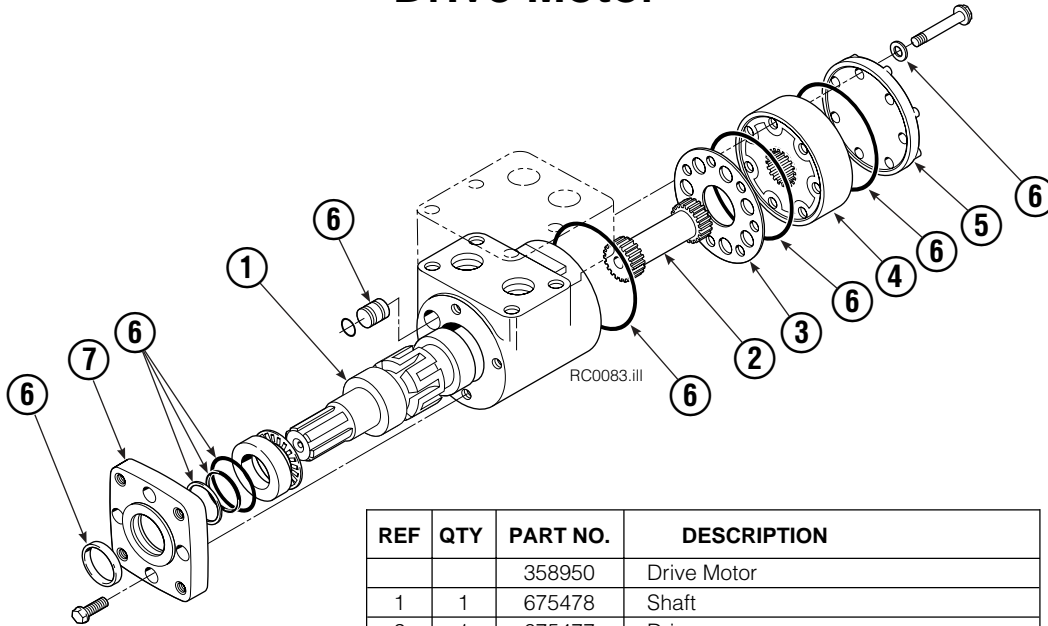

Drive Motor

REF	QTY	PART NO.	DESCRIPTION
		358950	Drive Motor
1	1	675478	Shaft
2	1	675477	Drive
3	1	675479	Spacer Plate
4	1	675480	Gerotor Set (101-1768-007)
5	1	675482	End Cap
6	1	374612	Service Kit ●
7	1	685090	Flange (101-1768-009)

Cascade provides service replacement parts for the listed parts only. Due to cost, if others parts need replacement, the complete drive motor should be replaced.

- Compatible with water glycol based hydraulic fluids.