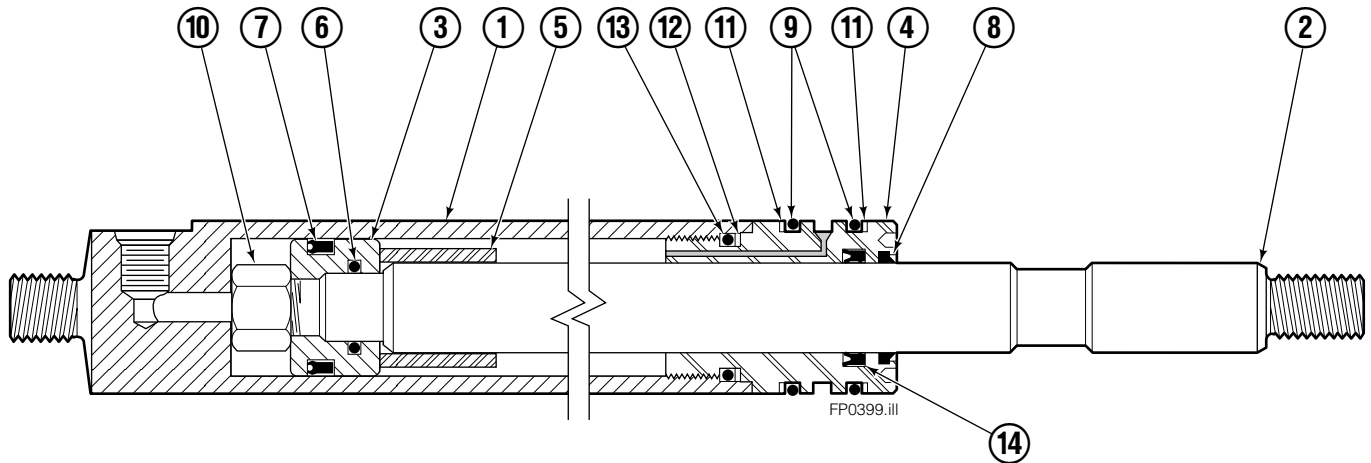

Load Guard Group

FP0400.ill

Load Guard Group

150H			
REF	QTY	PART NO.	DESCRIPTION
		6100506	Fork Positioner Assembly
1	1	6101155	Frame
2	2	6100488	Cylinder
3	1	6101808	Center Plate
4	1	6007060	Shim
5	2	6006682	Lug
6	2	6006759	Bushing
7	1	6006894	Fork Carrier, RH
8	1	6006879	Fork Carrier, LH
9	2	604511	Fitting, 6-6
10	2	680030	Lockwasher, M10
11	2	217933	Capscrew, M10 x 45
12	2	200244	Nut, GR8
13	1	604510	Plug, 6
14	4	683822	Lockwasher, M12
15	4	202407	Capscrew, M12 x 60
16	4	763025	Nut, M12
17	1	215919	Valve Body
18	4	611288	Fitting, 6-8
19	2	2680	Fitting, 6-6
20	1	611329	Fitting, 6-6
21	1	610892	Fitting, 6-6
22	2	200006	Nut
23	2	6009677	Restrictor Fitting
24	2	768528	Capscrew, M8 x 55
25	2	786881	Nut, M8
26	1	6009745	Tube, 6
27	1	2645	Nut, 6
28	1	6012882	Tube, 6
29	1	6101908	Tube
30	4	3154	Snap Ring
31	2	211223	Sun Valve
32	1	605743	Fitting

Cylinder

150H			
REF	QTY	PART NO.	DESCRIPTION
		6100488	Cylinder Assembly
1	1	6100219	Shell
2	1	6100489	Rod
3	1	6006925	Piston
4	1	6006966	Retainer
5	1	6006924	Spacer
6	1	2708	O-Ring ●
7	1	663728	Piston Seal ●
8	1	636851	Wiper ●
9	2	2784	O-Ring ●
10	1	667623	Nut, .625
11	2	615127	Back Up Ring ●
12	1	615125	Back Up Ring ●
13	1	2721	O-Ring ●
14	1	6010310	Rod Seal ●
		6100214	Service Kit