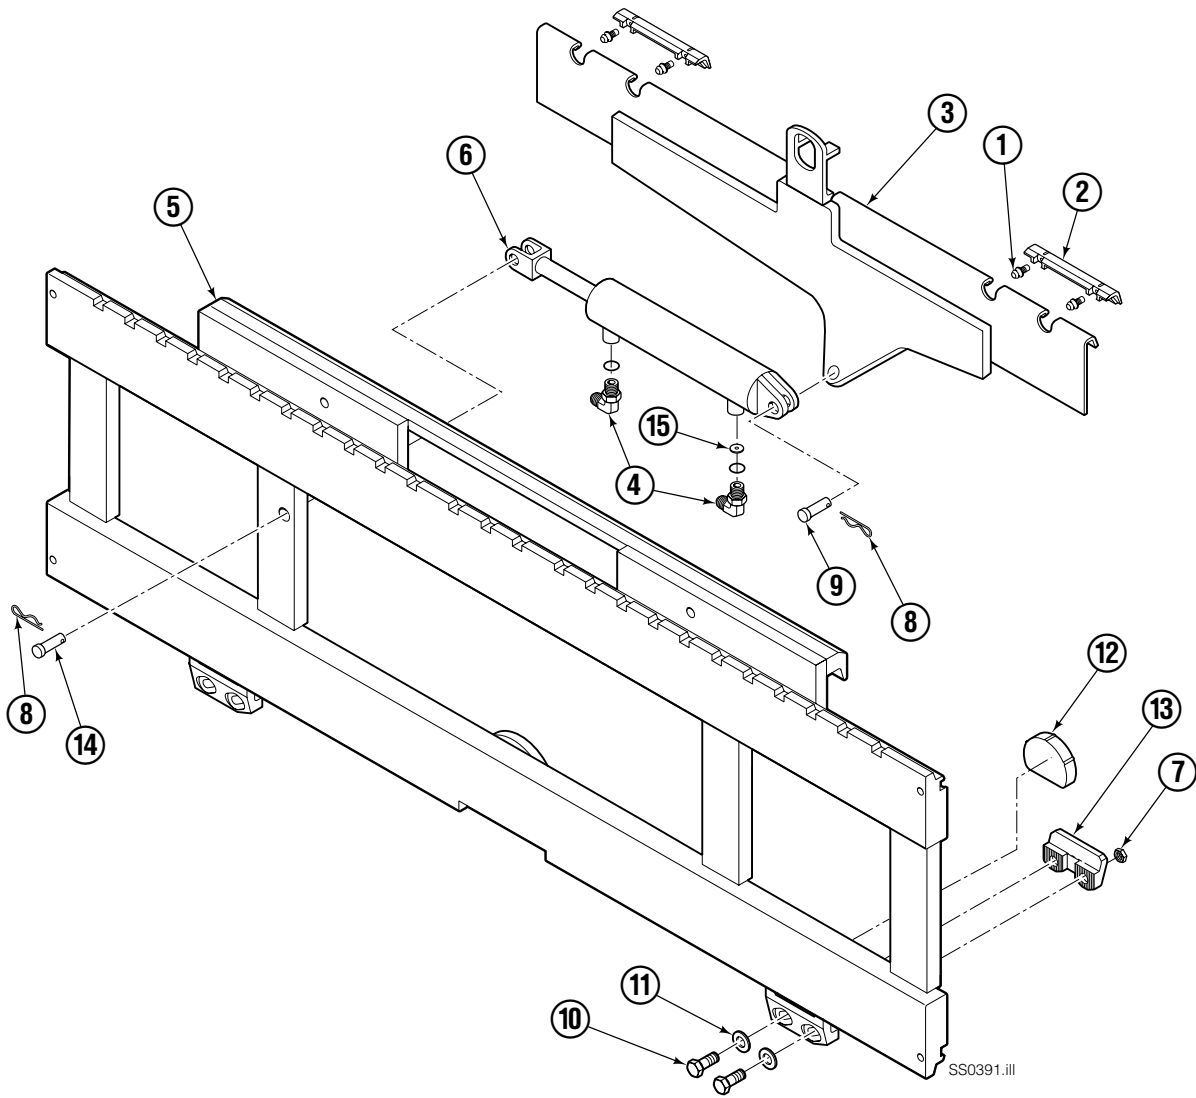

Sideshifter Group

150D			
REF	QTY	PART NO.	DESCRIPTION
1	4	7403	Grease Fitting
2	2	672018	Bearing Segment
3	1	686238	Anchor Bracket
4	2	601676	Fitting, 6-6
5	1	6100038	Faceplate ■
6	1	686243	Cylinder Assembly ▲
7	4	553857	Nut
8	2	686217	Cotter Pin
9	1	686215	Clevis Pin
10	4	638601	Capscrew, 5/8 NC x 2.00 GR5
11	4	667225	Washer
12	3	676650	Lower Bearing
13	2	678034	Lower Hook
14	1	686214	Clevis Pin
15	1	564226	Washer - Restrictor
		672022	Service Kit - Items 1 & 2
		675856	Service Kit - Item 12

■ If the Faceplate needs replacing, your best value is to order the complete Sideshifter Assembly.

▲ See Cylinder page for parts breakdown.

Reference: S-21039, Sideshifter Group 6100051.