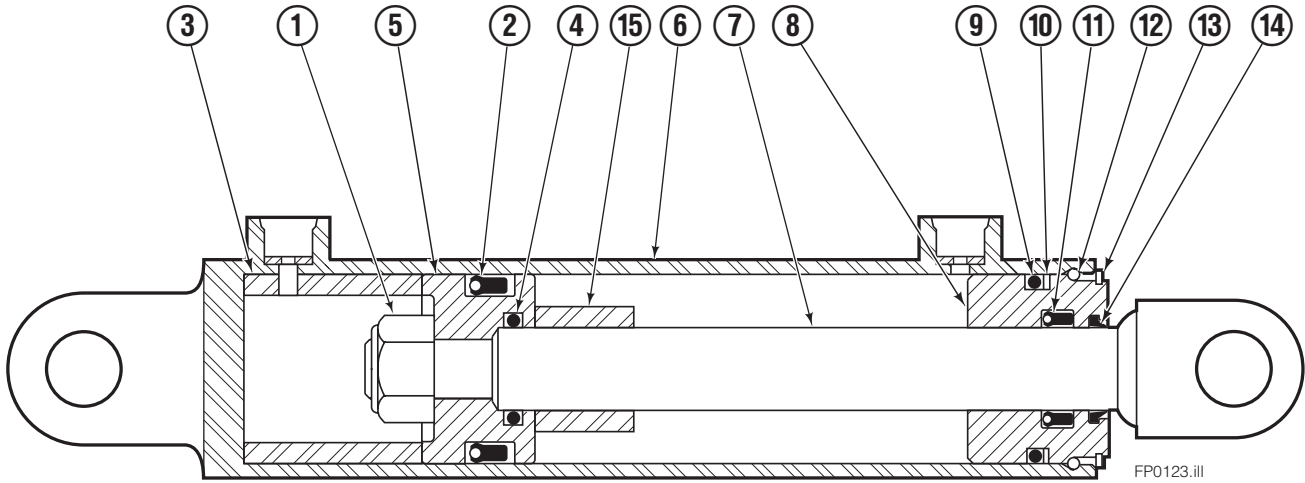

●Included in Service Kit 6100214.
Reference: S-21126, S-21132.

Sideshifter Group

150D			
REF	QTY	PART NO.	DESCRIPTION
1	4	7403	Grease Fitting
2	2	672018	Bearing Segment
3	1	686238	Anchor Bracket
4	2	601676	Fitting, 6-6
5	1	6100038	Faceplate ■
6	1	686243	Cylinder Assembly ▲
7	4	553857	Nut
8	2	686217	Cotter Pin
9	1	686215	Clevis Pin
10	4	638601	Capscrew, 5/8 NC x 2.00 GR5
11	4	667225	Washer
12	3	676650	Lower Bearing
13	2	678034	Lower Hook
14	1	686214	Clevis Pin
15	1	564226	Washer - Restrictor
		672022	Service Kit - Items 1 & 2
		675856	Service Kit - Item 12

■ If the Faceplate needs replacing, your best value is to order the complete Sideshifter Assembly.

▲ See Cylinder page for parts breakdown.

Reference: S-21039, Sideshifter Group 6100051.

Sideshift Cylinder