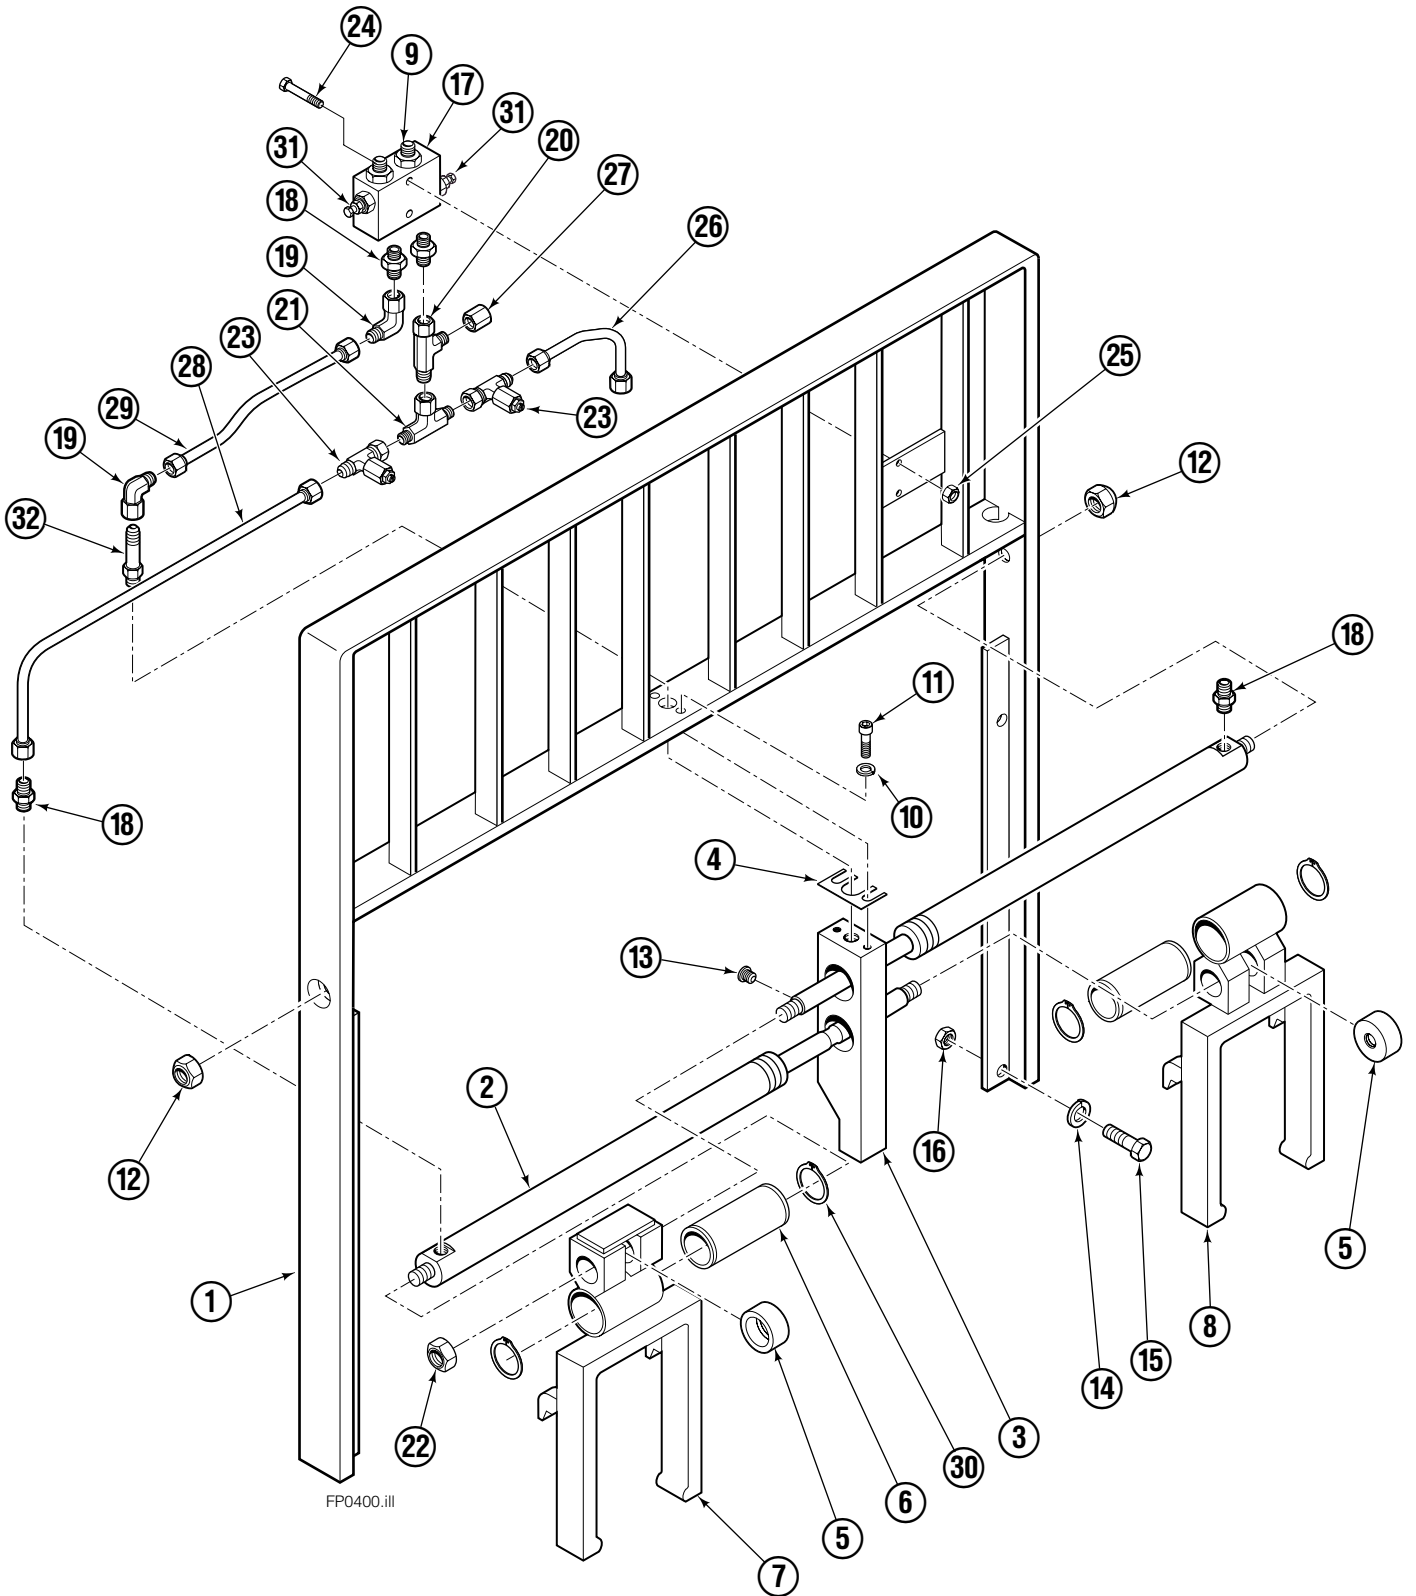

OR

Write: Cascade Corporation, P.O. Box 20187, Portland, OR 97220

Internet: www.cascorp.com

About This Manual

Introduction

This Manual shows the parts breakdown for the 150H Fork Positioner. Locate the nameplate on the left side of the backrest. If the nameplate is missing all necessary information is stamped into the backrest at the same location. The serial number must be supplied when ordering replacement parts for this product.

Load Guard Group

FP0400.ill

Load Guard Group

150H			
REF	QTY	PART NO.	DESCRIPTION
		6100506	Fork Positioner Assembly
1	1	6101155	Frame
2	2	6100488	Cylinder
3	1	6101808	Center Plate
4	1	6007060	Shim
5	2	6006682	Lug
6	2	6006759	Bushing
7	1	6006894	Fork Carrier, RH
8	1	6006879	Fork Carrier, LH
9	2	604511	Fitting, 6-6
10	2	680030	Lockwasher, M10
11	2	217933	Capscrew, M10 x 45
12	2	200244	Nut, GR8
13	1	604510	Plug, 6
14	4	683822	Lockwasher, M12
15	4	202407	Capscrew, M12 x 60
16	4	763025	Nut, M12
17	1	215919	Valve Body
18	4	611288	Fitting, 6-8
19	2	2680	Fitting, 6-6
20	1	611329	Fitting, 6-6
21	1	610892	Fitting, 6-6
22	2	200006	Nut
23	2	6009677	Restrictor Fitting
24	2	768528	Capscrew, M8 x 55
25	2	786881	Nut, M8
26	1	6009745	Tube, 6
27	1	2645	Nut, 6
28	1	6012882	Tube, 6
29	1	6101908	Tube
30	4	3154	Snap Ring
31	2	211223	Sun Valve
32	1	605743	Fitting

Cylinder

150H			
REF	QTY	PART NO.	DESCRIPTION
		6100488	Cylinder Assembly
1	1	6100219	Shell
2	1	6100489	Rod
3	1	6006925	Piston
4	1	6006966	Retainer
5	1	6006924	Spacer
6	1	2708	O-Ring ●
7	1	663728	Piston Seal ●
8	1	636851	Wiper ●
9	2	2784	O-Ring ●
10	1	667623	Nut, .625
11	2	615127	Back Up Ring ●
12	1	615125	Back Up Ring ●
13	1	2721	O-Ring ●
14	1	6010310	Rod Seal ●
		6100214	Service Kit