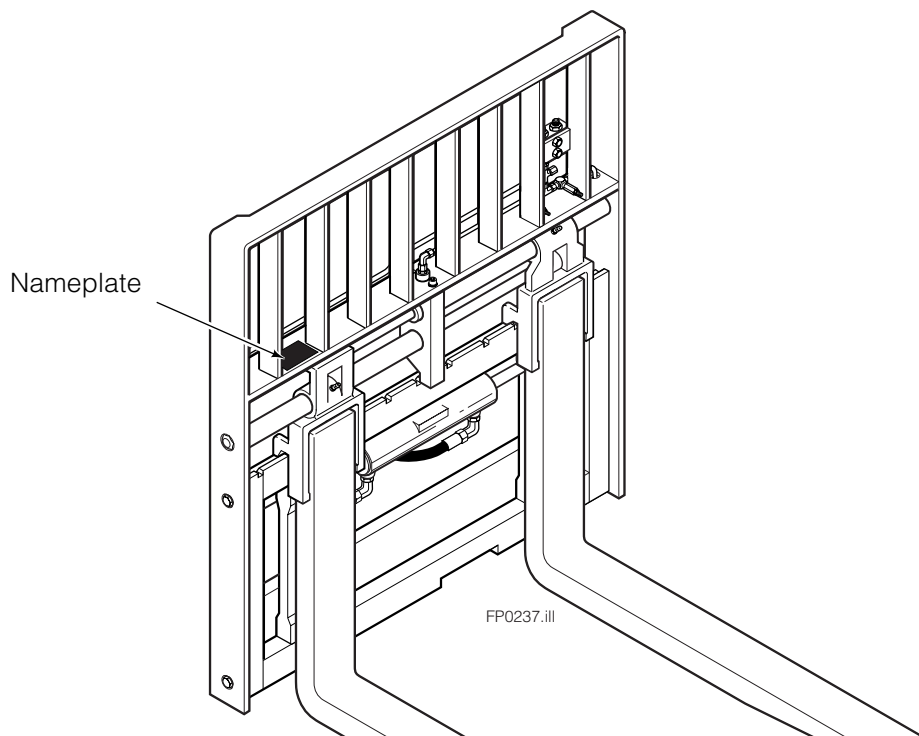

OR

Write: Cascade Corporation, P.O. Box 20187, Portland, OR 97220

Internet: www.cascorp.com

About This Manual

Introduction

This Manual shows the parts breakdown for the 150H Fork Positioner. Locate the nameplate on the left side of the backrest. If the nameplate is missing all necessary information is stamped into the backrest at the same location. The serial number must be supplied when ordering replacement parts for this product.