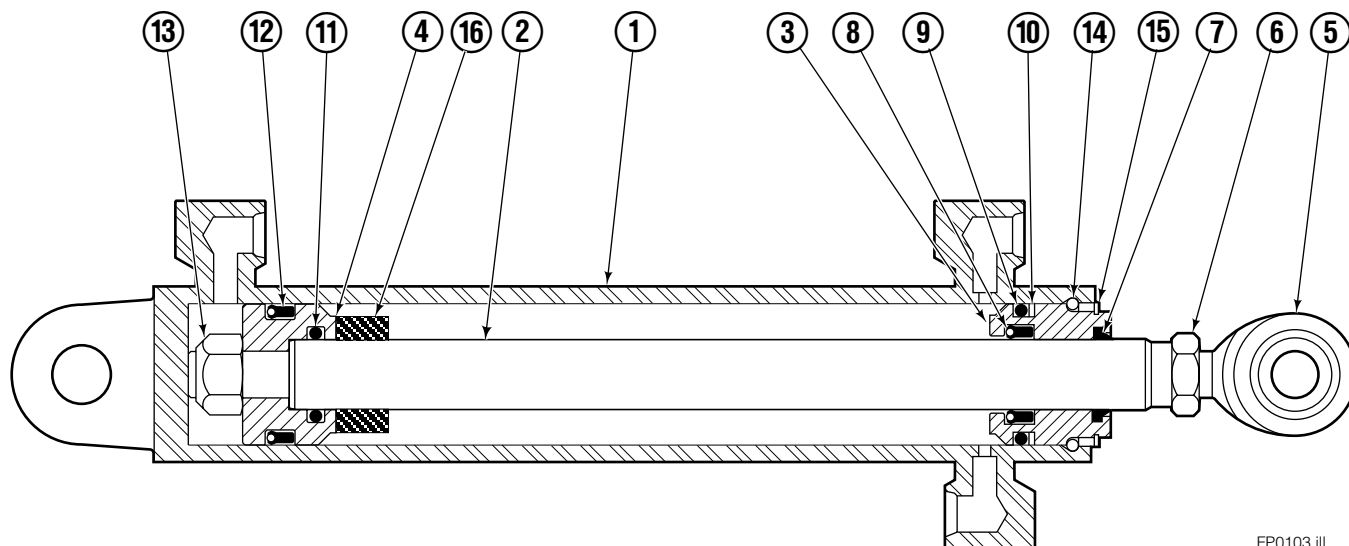

Right Hand Cylinder

FP0103.iii

100F			
REF	QTY	PART NO.	DESCRIPTION
		6004410	Cylinder Assembly
1	1	6004409	Shell
2	1	3018875	Rod
3	1	564451	Retainer
4	1	562056	Piston
5	1	564452	Rod End
6	1	5721	Nut
7	1	564408	● Rod Wiper
8	1	564406	● Rod Seal
9	1	562127	● O-Ring
10	1	563388	● Back-up Ring
11	1	563278	● O-Ring
12	1	564141	● Piston Seal
13	1	678019	Piston Nut
14	1	562942	Retaining Ring
15	1	562951	Snap Ring
16	-	-	Spacer
		564453	Service Kit

● Included in Service Kit 564453.