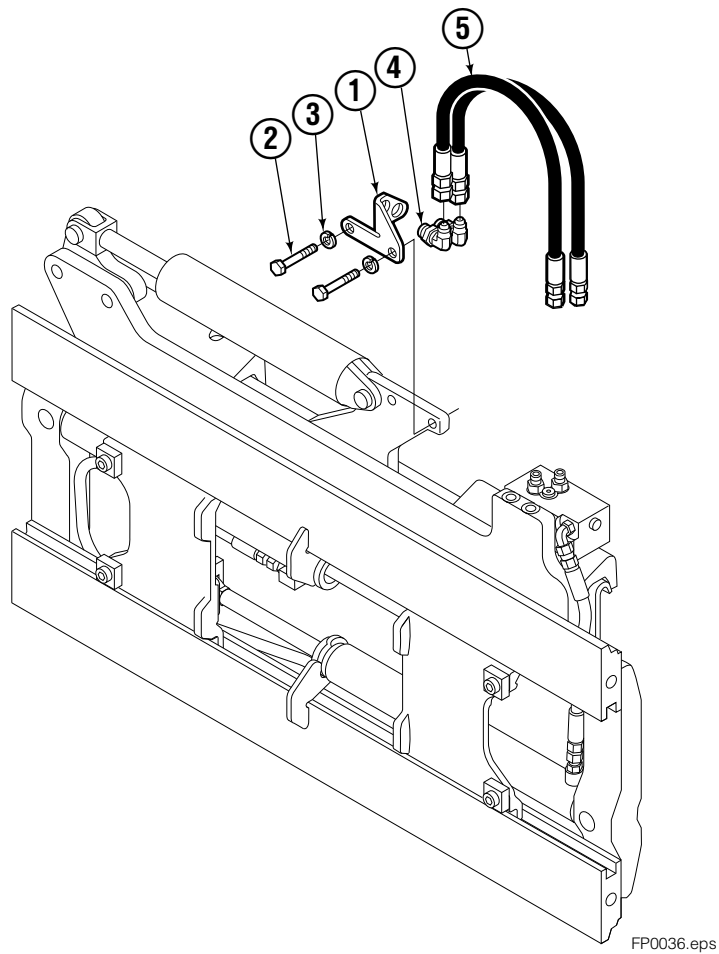

■ Included in Service Kit 553866.

Hydraulic/Fork Group

Reference:
BC-106
SK-6042

100F

REF	QTY	PART NO.	DESCRIPTION	REF	QTY	PART NO.	DESCRIPTION
		3018870	● Hydraulic Group	13	2	763169	Cap screw
		209502	□ Fork Group	14	2	680217	Lockwasher
1	1	6004405	◆ Cylinder Assembly – LH	15	8	681370	Cap screw
2	1	6004410	▼ Cylinder Assembly – RH	16	2	209308	Pin
3	1	202115	Hose, 30.00 in.	17	4	209306	Block
4	1	202406	Hose, 62.75 in.	18	2	209305	Grommet
5	1	201256	Hose, 21.00 in.	19	2	661675	Clevis Pin
6	1	675057	Hose, 43.50 in.	20	2	672726	Hairpin Cotter
7	2	209391	Fork Carrier	21	1	763022	Cap screw
8	2	209280	Lug	22	2	7403	Grease Fitting
9	4	209303	Bearing	23	1	681238	Lockwasher
10	4	768838	Cap screw	24	1	200008	Cable Tie
11	4	678992	Lockwasher	25	5	604511	Fitting, 6-6
12	2	206923	Eyebolt				

● Included in Service Kit 564453.

Flow Divider Group

FP0093.eps

100F			
REF	QTY	PART NO.	DESCRIPTION
		380754	Flow Divider Group
1	2	207300	O-Ring
2	6	604511	Fitting, 6-6
3	4	2680	Fitting, 6-6, 90
4	2	604510	Fitting, 6
5	2	605743	Fitting, 6-6

Standard Installation Group

100F			
REF	QTY	PART NO.	DESCRIPTION
		209506	Installation Group
1	1	207314	Bracket
2	2	762899	Cap screw, M10X20-8.8
3	2	681238	Lockwasher
4	2	2453	Fitting, 8-8
5	2	207425	Hose