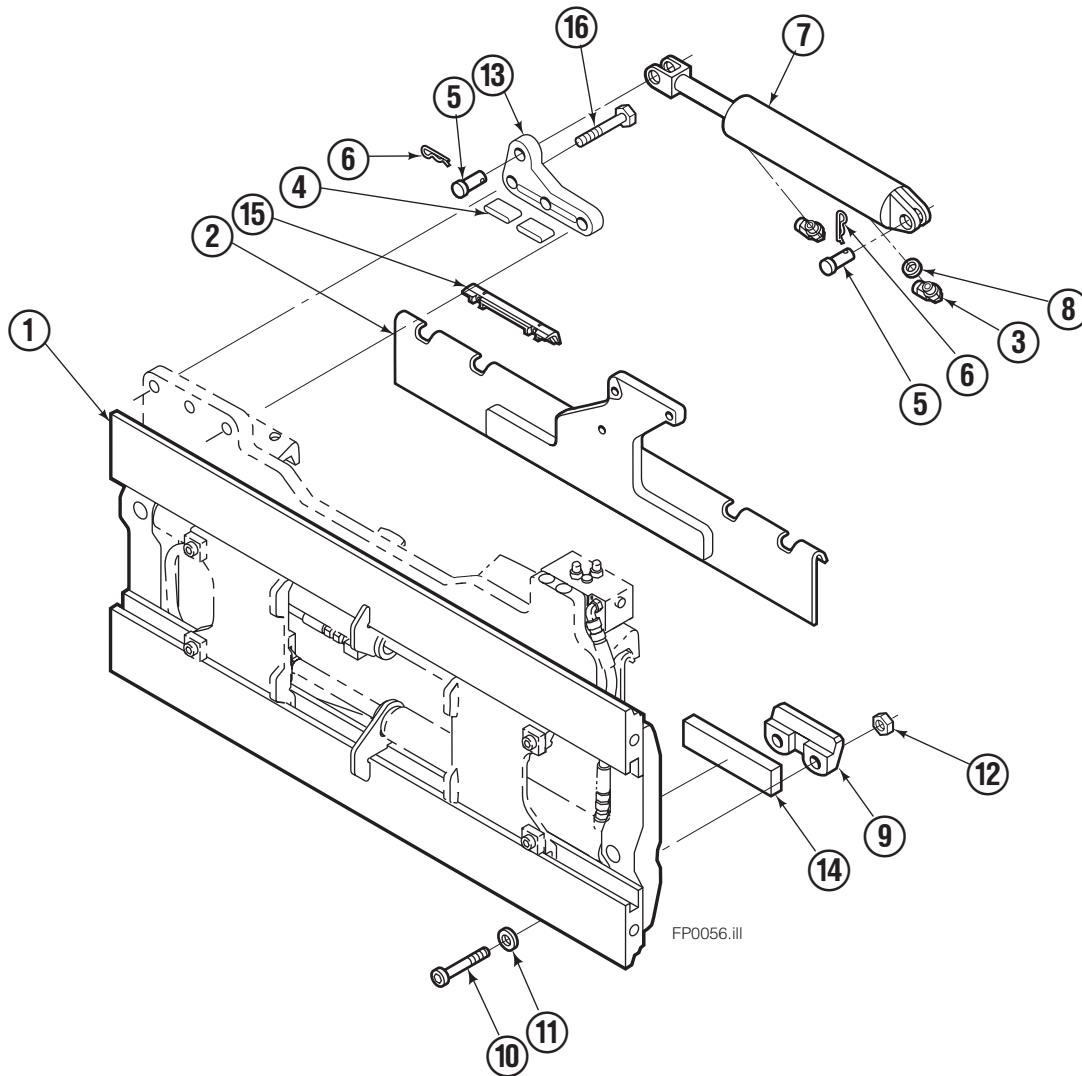

Safety Decals

FP0033.eps

Mounting Group Sideshifting

100F

REF	QTY	PART NO.	DESCRIPTION	REF	QTY	PART NO.	DESCRIPTION
		209452●	Sideshifting Mounting-61" ■	9	2	204186	Lower Hook
1	1	3018868	Frame	10	4	766154	Capscrew, M16x2,0x40-8.8
2	1	209395	Anchor Bracket	11	4	667225	Washer
3	2	601676	Fitting, 6-6	12	4	678990	Nut
4	2	209542	Key, M10x8x63	13	1	209309	Lug
5	2	678528	Clevis Pin	14	2	208350	Lower Bearing
6	2	672726	Hairpin Cotter	15	2	672018	Upper Bearing
◆7	1	676649	Cylinder Assembly	16	3	752907	Capscrew, M20x50 Lg-8.8
8	1	675550	Washer (orifice .085)				

- Carriage width.
- Includes items 2 through 16.
- ◆ See Cylinder page for parts breakdown.

Sideshift Cylinder

FP0029.ill

100F			
REF	QTY	PART NO.	DESCRIPTION
		676649	Cylinder Assembly
1	1	553717	Nut
■ 2	1	662456	Seal
3	1	553527	Piston
■ 4	1	636852	Wiper
■ 5	1	649817	Back-up Ring
6	1	675550	Washer (orifice .085)
7	1	676776	Shell
8	1	553530	Rod
■ 9	1	2789	O-Ring
■ 10	1	615132	Back-up Ring
11	1	553528	Retainer
12	1	553688	Retaining Ring
13	1	7211	Snap Ring
■ 14	1	662447	Seal
		553866	Service Kit

■ Included in Service Kit 553866.

Hydraulic/Fork Group

Reference:
BC-106
SK-6042

100F

REF	QTY	PART NO.	DESCRIPTION	REF	QTY	PART NO.	DESCRIPTION
		3018870	● Hydraulic Group	13	2	763169	Cap screw
		209502	□ Fork Group	14	2	680217	Lockwasher
1	1	6004405	◆ Cylinder Assembly – LH	15	8	681370	Cap screw
2	1	6004410	▼ Cylinder Assembly – RH	16	2	209308	Pin
3	1	202115	Hose, 30.00 in.	17	4	209306	Block
4	1	202406	Hose, 62.75 in.	18	2	209305	Grommet
5	1	201256	Hose, 21.00 in.	19	2	661675	Clevis Pin
6	1	675057	Hose, 43.50 in.	20	2	672726	Hairpin Cotter
7	2	209391	Fork Carrier	21	1	763022	Cap screw
8	2	209280	Lug	22	2	7403	Grease Fitting
9	4	209303	Bearing	23	1	681238	Lockwasher
10	4	768838	Cap screw	24	1	200008	Cable Tie
11	4	678992	Lockwasher	25	5	604511	Fitting, 6-6
12	2	206923	Eyebolt				