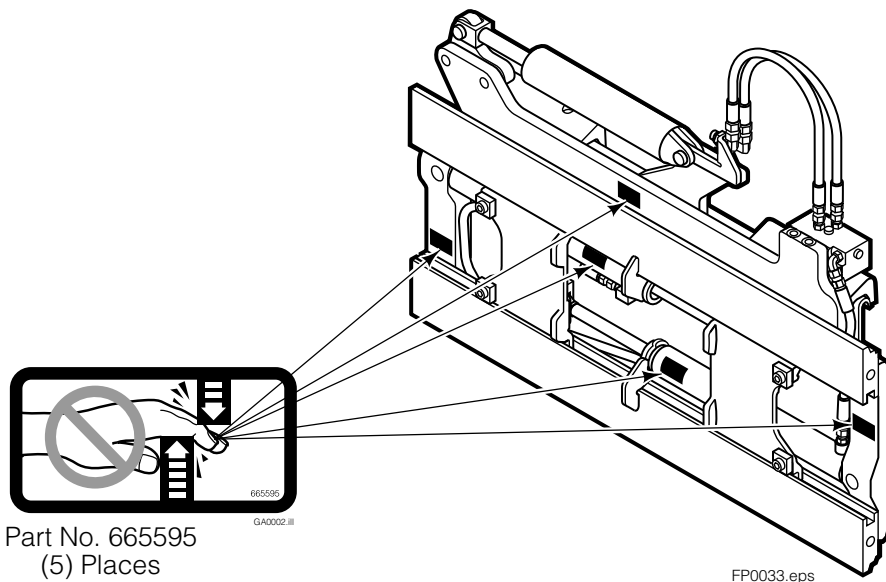

Safety Decals

FP0033.eps

Mounting Group Sideshifting

100F

REF	QTY	PART NO.	DESCRIPTION	REF	QTY	PART NO.	DESCRIPTION
		209452●	Sideshifting Mounting-61" ■	9	2	204186	Lower Hook
1	1	3018868	Frame	10	4	766154	Capscrew, M16x2,0x40-8.8
2	1	209395	Anchor Bracket	11	4	667225	Washer
3	2	601676	Fitting, 6-6	12	4	678990	Nut
4	2	209542	Key, M10x8x63	13	1	209309	Lug
5	2	678528	Clevis Pin	14	2	208350	Lower Bearing
6	2	672726	Hairpin Cotter	15	2	672018	Upper Bearing
◆7	1	676649	Cylinder Assembly	16	3	752907	Capscrew, M20x50 Lg-8.8
8	1	675550	Washer (orifice .085)				