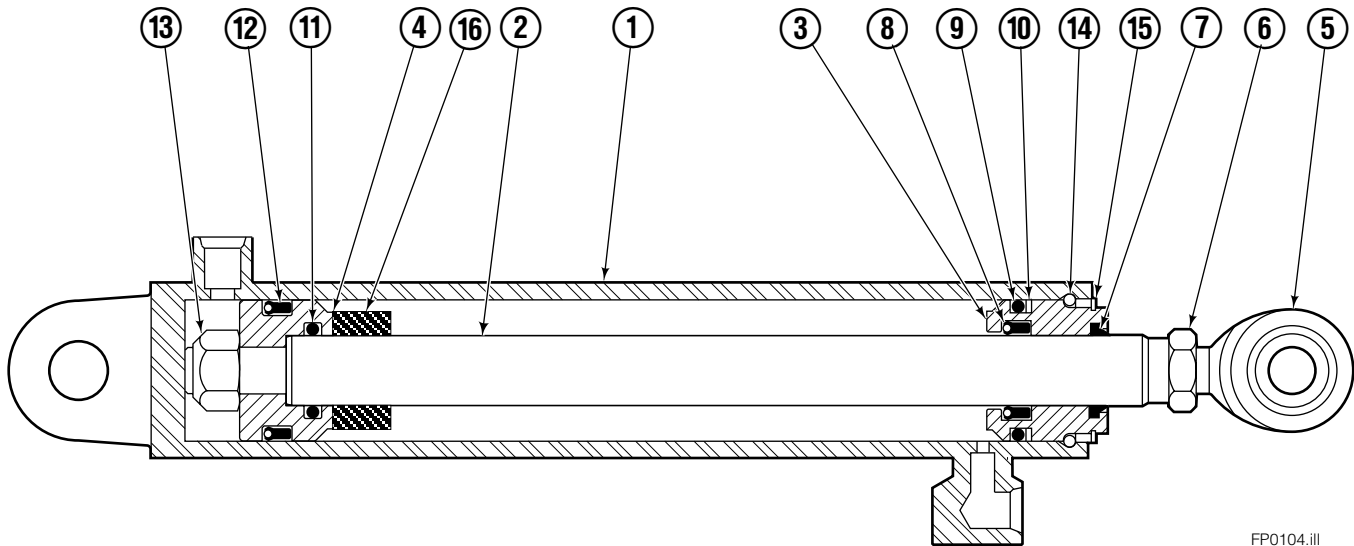

Left Hand Cylinder

FP0104.ill

100F			
REF	QTY	PART NO.	DESCRIPTION
		6004405	Cylinder Assembly
1	1	6004406	Shell
2	1	3018875	Rod
3	1	564451	Retainer
4	1	562056	Piston
5	1	564452	Rod End
6	1	5721	Nut
7	1	564408	● Rod Wiper
8	1	564406	● Rod Seal
9	1	562127	● O-Ring
10	1	563388	● Back-up Ring
11	1	563278	● O-Ring
12	1	564141	● Piston Seal
13	1	678019	Piston Nut
14	1	562942	Retaining Ring
15	1	562951	Snap Ring
16	-	-	Spacer
		564453	Service Kit

● Included in Service Kit 564453.