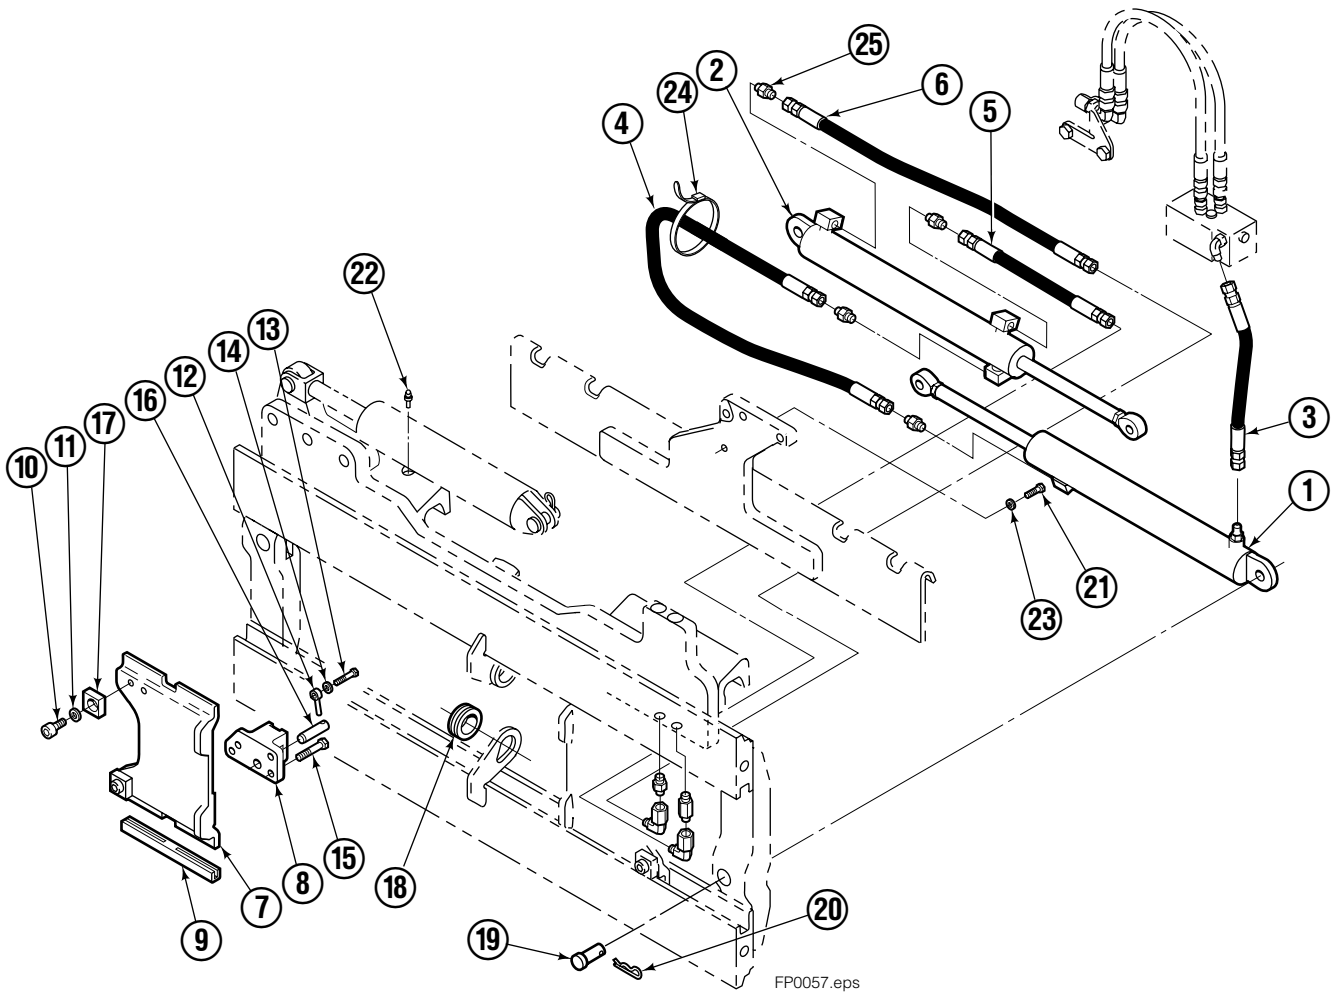

- Carriage width.
- Includes items 2 through 16.
- ◆ See Cylinder page for parts breakdown.

Sideshift Cylinder

FP0029.ill

100F			
REF	QTY	PART NO.	DESCRIPTION
		676649	Cylinder Assembly
1	1	553717	Nut
■ 2	1	662456	Seal
3	1	553527	Piston
■ 4	1	636852	Wiper
■ 5	1	649817	Back-up Ring
6	1	675550	Washer (orifice .085)
7	1	676776	Shell
8	1	553530	Rod
■ 9	1	2789	O-Ring
■ 10	1	615132	Back-up Ring
11	1	553528	Retainer
12	1	553688	Retaining Ring
13	1	7211	Snap Ring
■ 14	1	662447	Seal
		553866	Service Kit

■ Included in Service Kit 553866.

Hydraulic/Fork Group

Reference:
BC-106
SK-6042

100F

REF	QTY	PART NO.	DESCRIPTION	REF	QTY	PART NO.	DESCRIPTION
		3018870	● Hydraulic Group	13	2	763169	Cap screw
		209502	□ Fork Group	14	2	680217	Lockwasher
1	1	6004405	◆ Cylinder Assembly – LH	15	8	681370	Cap screw
2	1	6004410	▼ Cylinder Assembly – RH	16	2	209308	Pin
3	1	202115	Hose, 30.00 in.	17	4	209306	Block
4	1	202406	Hose, 62.75 in.	18	2	209305	Grommet
5	1	201256	Hose, 21.00 in.	19	2	661675	Clevis Pin
6	1	675057	Hose, 43.50 in.	20	2	672726	Hairpin Cotter
7	2	209391	Fork Carrier	21	1	763022	Cap screw
8	2	209280	Lug	22	2	7403	Grease Fitting
9	4	209303	Bearing	23	1	681238	Lockwasher
10	4	768838	Cap screw	24	1	200008	Cable Tie
11	4	678992	Lockwasher	25	5	604511	Fitting, 6-6
12	2	206923	Eyebolt				

◆ See LH Cylinder page for parts breakdown.
▼ See RH Cylinder page for parts breakdown.

● Includes items 1 through 6.
□ Includes items 7 through 25.

Left Hand Cylinder

FP0104.ill

100F			
REF	QTY	PART NO.	DESCRIPTION
		6004405	Cylinder Assembly
1	1	6004406	Shell
2	1	3018875	Rod
3	1	564451	Retainer
4	1	562056	Piston
5	1	564452	Rod End
6	1	5721	Nut
7	1	564408	● Rod Wiper
8	1	564406	● Rod Seal
9	1	562127	● O-Ring
10	1	563388	● Back-up Ring
11	1	563278	● O-Ring
12	1	564141	● Piston Seal
13	1	678019	Piston Nut
14	1	562942	Retaining Ring
15	1	562951	Snap Ring
16	-	-	Spacer
		564453	Service Kit