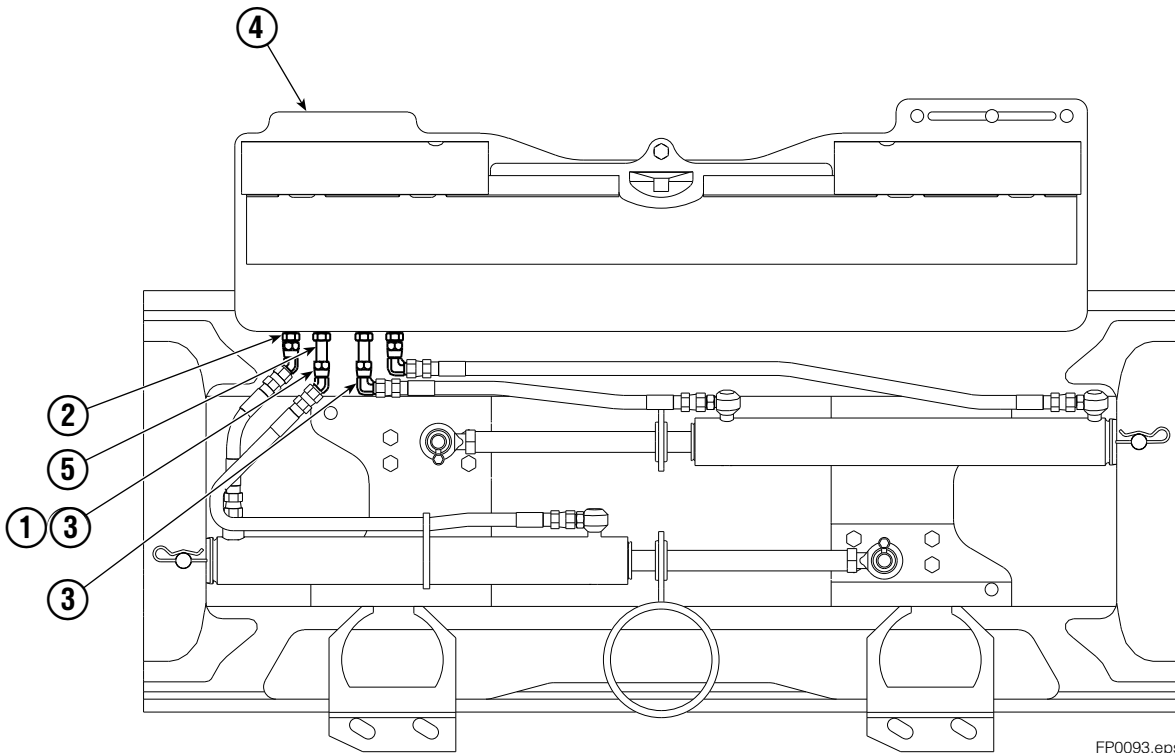

Flow Divider Group

FP0093.eps

100F			
REF	QTY	PART NO.	DESCRIPTION
		380754	Flow Divider Group
1	2	207300	O-Ring
2	6	604511	Fitting, 6-6
3	4	2680	Fitting, 6-6, 90
4	2	604510	Fitting, 6
5	2	605743	Fitting, 6-6