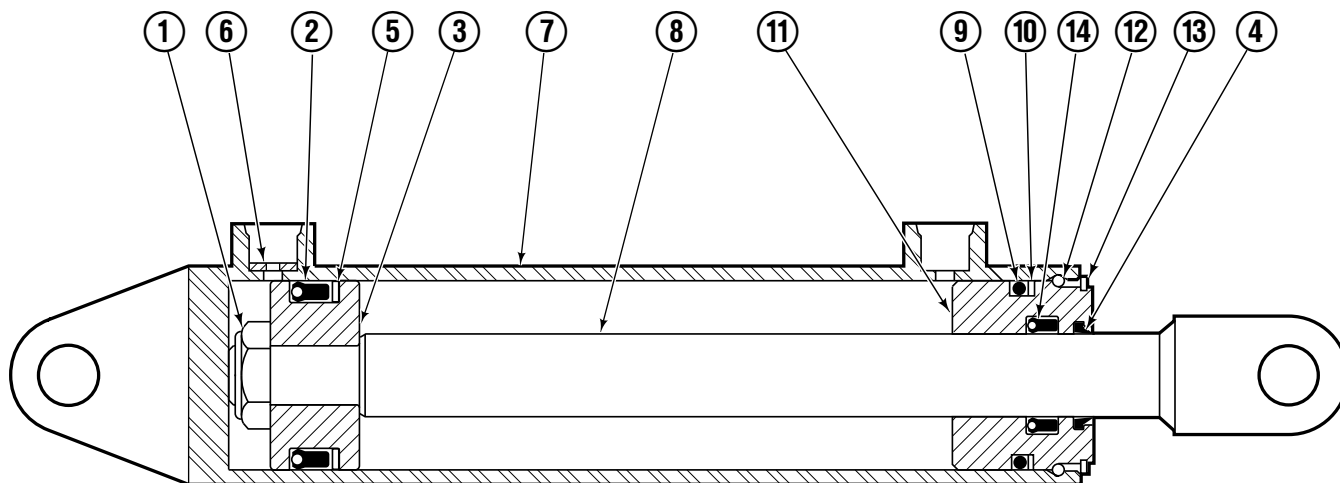

Safety Decals

FP0033.eps

Mounting Group Sideshifting

100F

REF	QTY	PART NO.	DESCRIPTION	REF	QTY	PART NO.	DESCRIPTION
		209452●	Sideshifting Mounting-61" ■	9	2	204186	Lower Hook
1	1	3018868	Frame	10	4	766154	Capscrew, M16x2,0x40-8.8
2	1	209395	Anchor Bracket	11	4	667225	Washer
3	2	601676	Fitting, 6-6	12	4	678990	Nut
4	2	209542	Key, M10x8x63	13	1	209309	Lug
5	2	678528	Clevis Pin	14	2	208350	Lower Bearing
6	2	672726	Hairpin Cotter	15	2	672018	Upper Bearing
◆7	1	676649	Cylinder Assembly	16	3	752907	Capscrew, M20x50 Lg-8.8
8	1	675550	Washer (orifice .085)				

- Carriage width.
- Includes items 2 through 16.
- ◆ See Cylinder page for parts breakdown.

Sideshift Cylinder

FP0029.ill

100F			
REF	QTY	PART NO.	DESCRIPTION
		676649	Cylinder Assembly
1	1	553717	Nut
■ 2	1	662456	Seal
3	1	553527	Piston
■ 4	1	636852	Wiper
■ 5	1	649817	Back-up Ring
6	1	675550	Washer (orifice .085)
7	1	676776	Shell
8	1	553530	Rod
■ 9	1	2789	O-Ring
■ 10	1	615132	Back-up Ring
11	1	553528	Retainer
12	1	553688	Retaining Ring
13	1	7211	Snap Ring
■ 14	1	662447	Seal
		553866	Service Kit